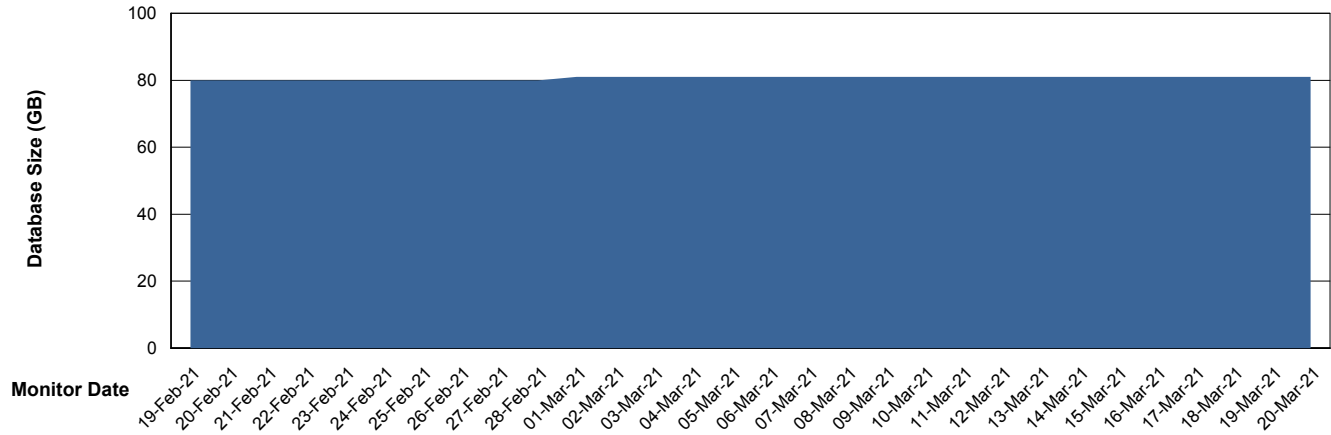

DB Processes Max 1,000

Weekly SLA Customer Report

Customer EUT_Production
Database ID 114

DATABASE SIZE EUT_EUP_PRD_URVINA22T_DB

Database growth over last month

DATABASE SIZE EUT_URM_PRD_URVINA26_DB

Database growth over last month

Weekly SLA Customer Report

Customer EUT_Production
Database ID 114

Database Tablespace EUT_EUP_PRD_URVINA22T_DB

Date	Tablespace Name	Filesize (Gb)	Usedsize (Gb)	Percentage free
20-Mar-21	ABSDATA	100	59	41
	INDX	13	10	24
19-Mar-21	ABSDATA	100	59	41
	INDX	13	10	24
18-Mar-21	ABSDATA	100	59	41
	INDX	13	10	24
17-Mar-21	ABSDATA	100	59	41
	INDX	13	10	24
16-Mar-21	ABSDATA	100	59	41
	INDX	13	10	24
15-Mar-21	ABSDATA	100	59	41
	INDX	13	10	24
14-Mar-21	ABSDATA	100	59	41
	INDX	13	10	24