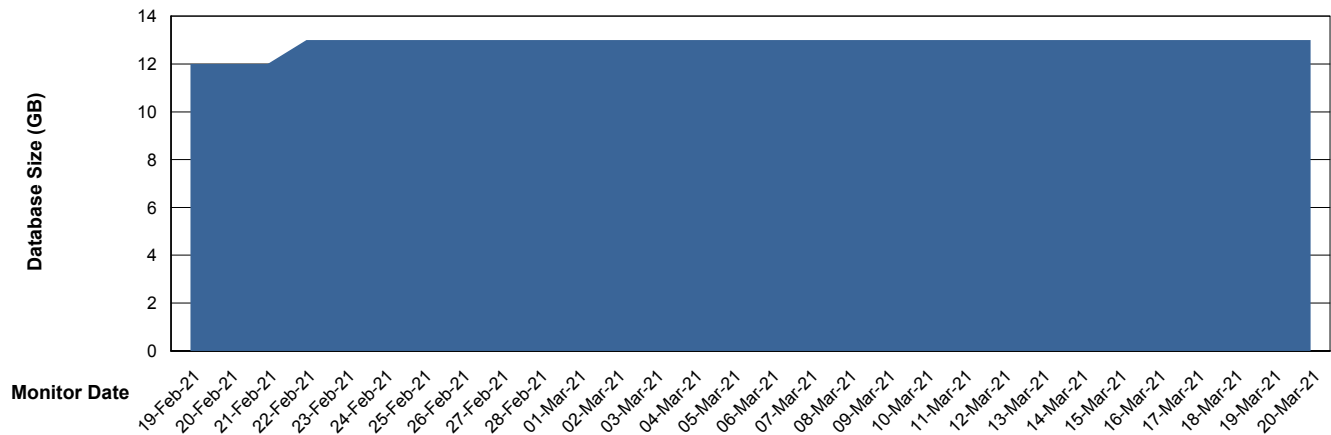

DB Processes Max 1,000

Weekly SLA Customer Report

Customer EUT_Production
Database ID 114

DATABASE SIZE EUT_EUP_PRD_URVINA22T_DB

Database growth over last month

DATABASE SIZE EUT_URM_PRD_URVINA26_DB

Database growth over last month

Weekly SLA Customer Report

Customer EUT_Production
Database ID 114

Database Tablespace EUT_EUP_PRD_URVINA22T_DB

Date	Tablespace Name	Filesize (Gb)	Usedsize (Gb)	Percentage free
20-Mar-21	ABSDATA	100	59	41
	INDX	13	10	24
19-Mar-21	ABSDATA	100	59	41
	INDX	13	10	24
18-Mar-21	ABSDATA	100	59	41
	INDX	13	10	24
17-Mar-21	ABSDATA	100	59	41
	INDX	13	10	24
16-Mar-21	ABSDATA	100	59	41
	INDX	13	10	24
15-Mar-21	ABSDATA	100	59	41
	INDX	13	10	24
14-Mar-21	ABSDATA	100	59	41
	INDX	13	10	24