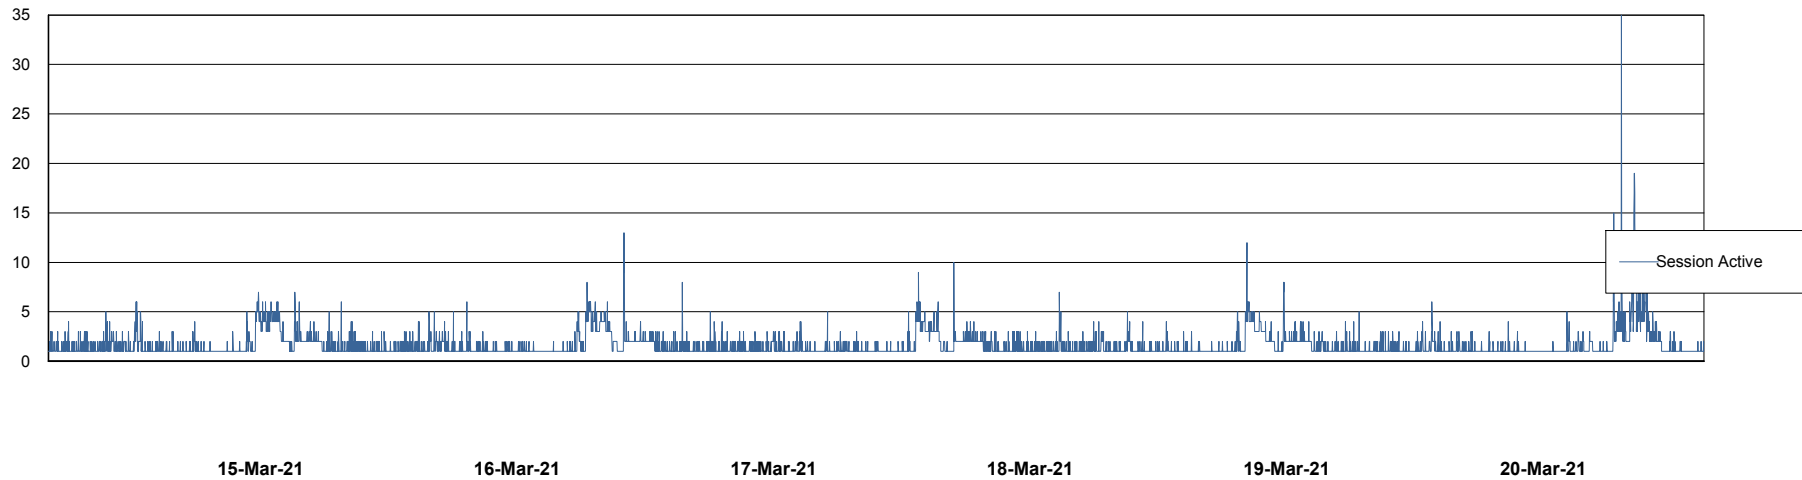

Database Performance ELJDB_Production

DB Processes Max 600
DB Sessions Max 924