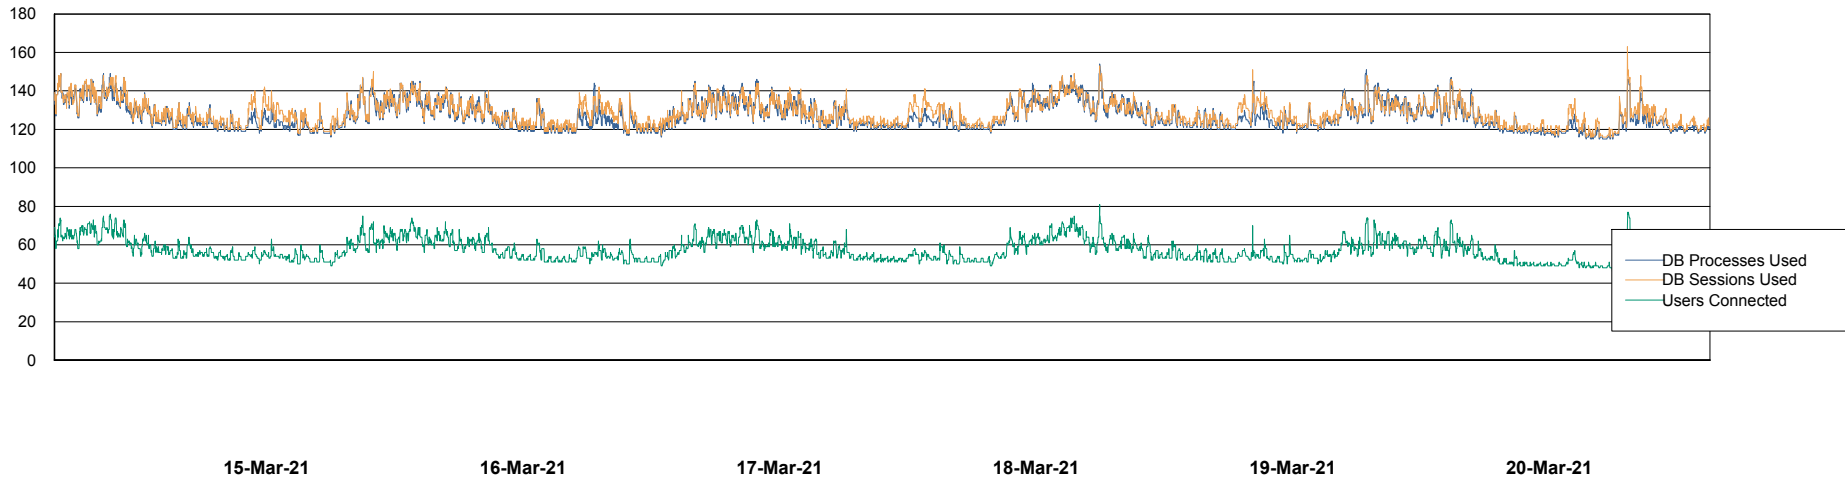

Database Performance ELJDB_Production

DB Processes Max 600
DB Sessions Max 924