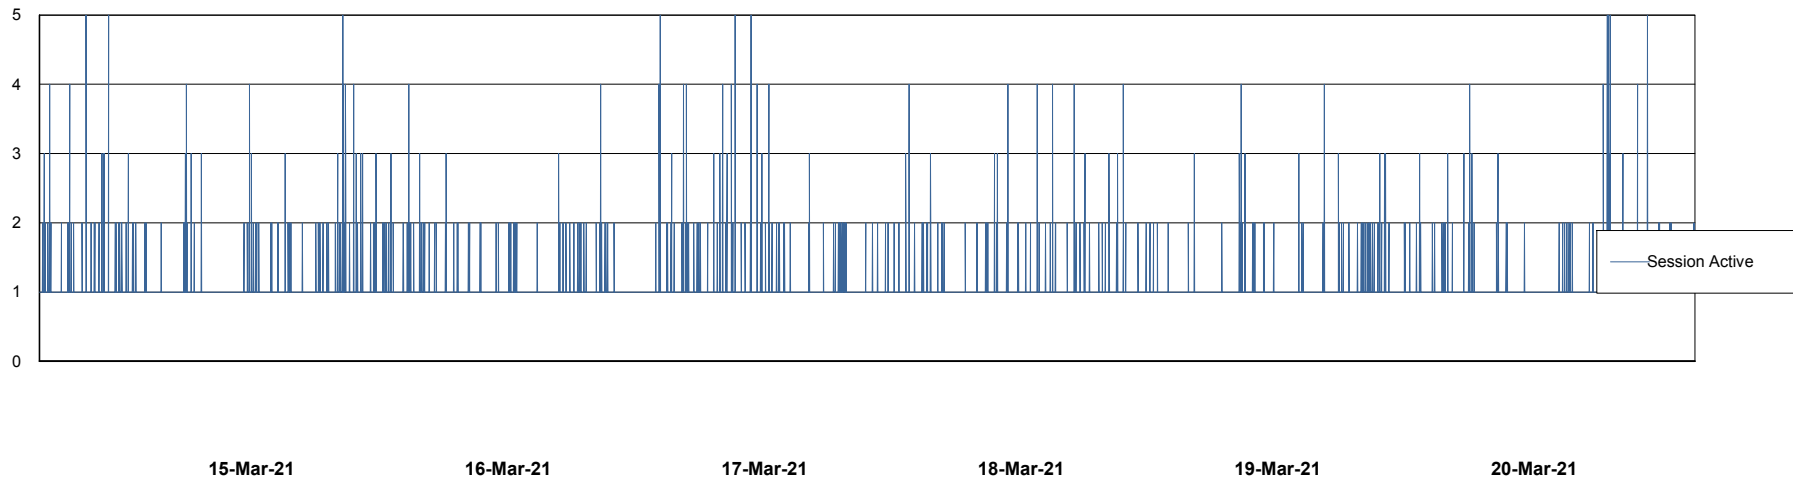

Database Performance ELJDB_Production

DB Processes Max 600
DB Sessions Max 924

Weekly SLA Customer Report

Customer ELJ Production
Database ID 72

Database Performance ELJDB_Standby

DB Processes Max 600
DB Sessions Max 924