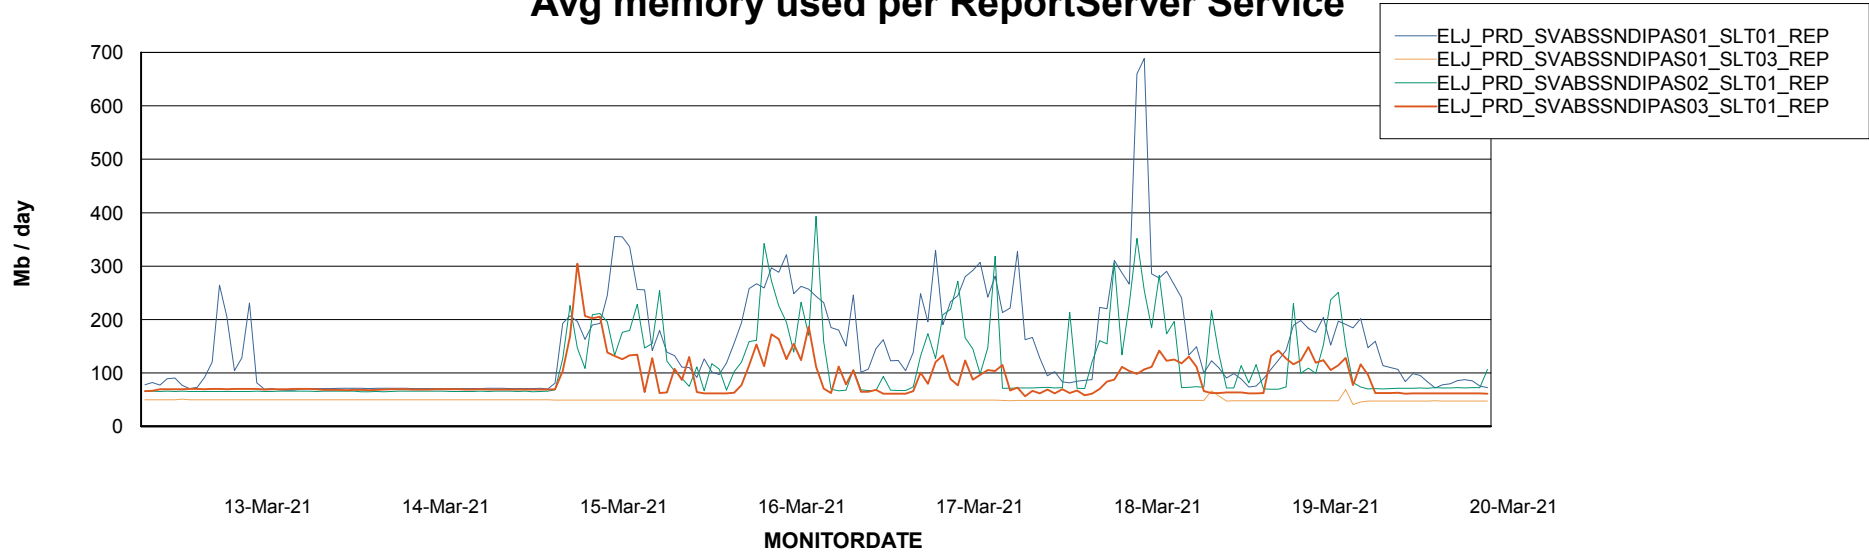

ABSSolute Application ReportServer Services

Avg memory used per ReportServer Service