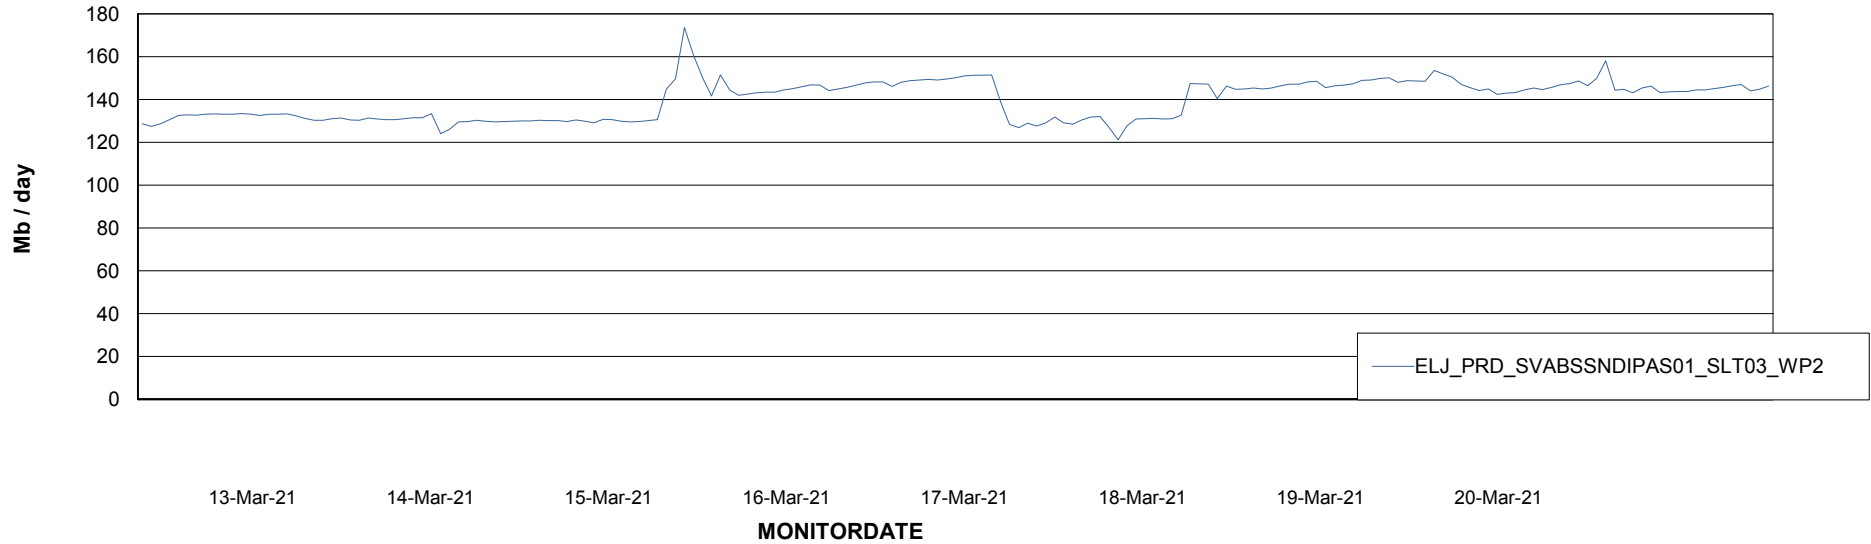

ABSSolute Application ReportServer Services

Avg memory used per ReportServer Service

Weekly SLA Customer Report

Customer ELJ Production
Database ID 72

ABSolute Web Component Services

Avg memory used per ABS Web component