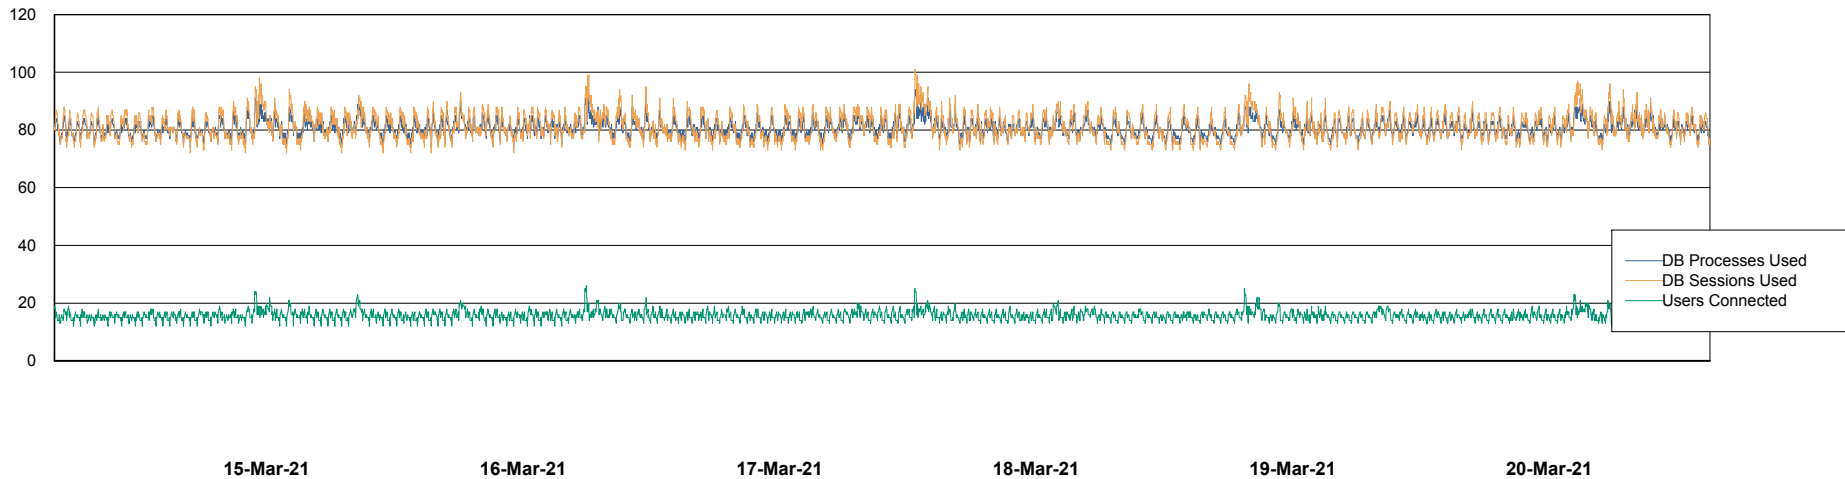

Database Performance ELJDB_PRD_BI

DB Processes Max 1,000
DB Sessions Max 1,524