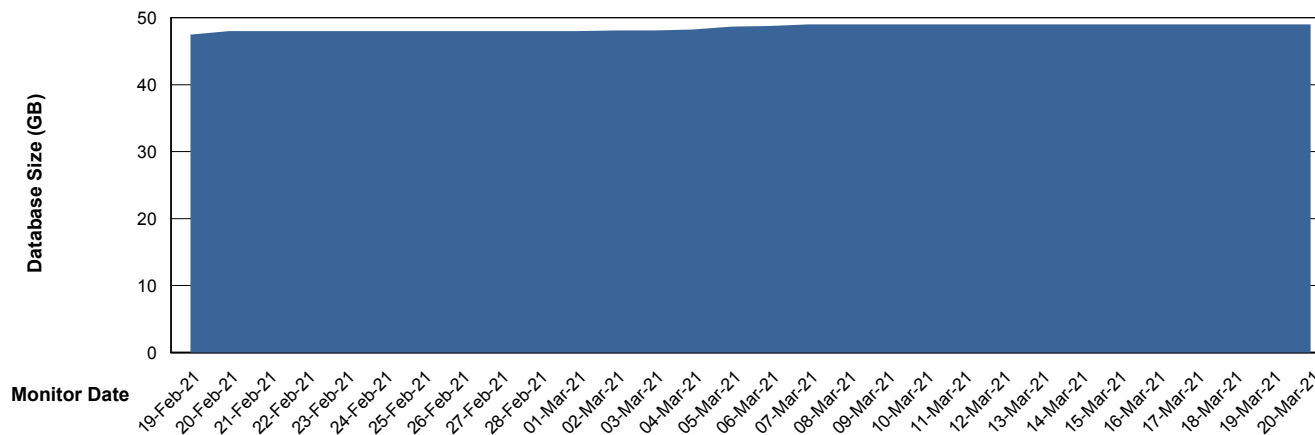

Weekly SLA Customer Report

Customer ELJ Production
Database ID 72

DATABASE SIZE ELJDB_PRD_BI

Database growth over last month

DATABASE SIZE ELJDB_Production

Database growth over last month

Weekly SLA Customer Report