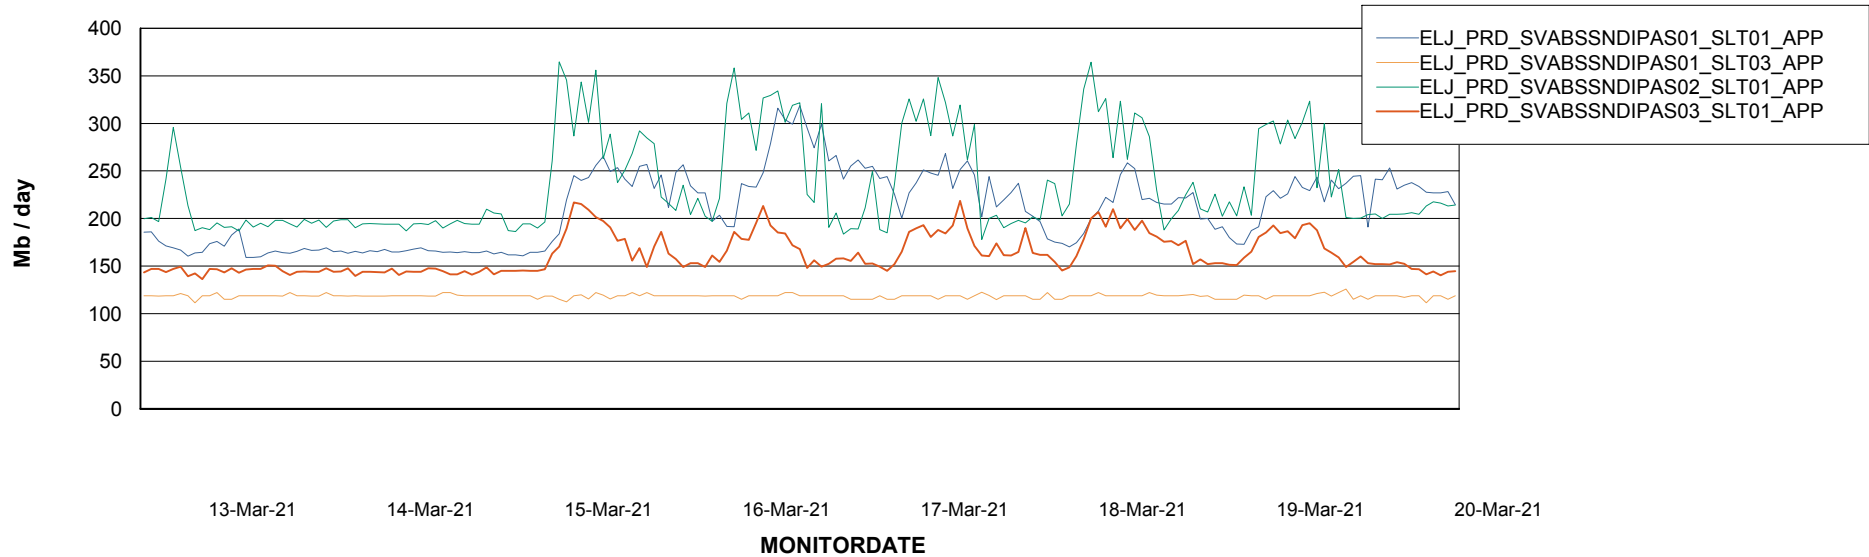

BI Status and last ETL error for ELJDB_PRD_BI

	Sun 14/3/2021	Mon 15/3/2021	Tue 16/3/2021	Wed 17/3/2021	Thu 18/3/2021	Fri 19/3/2021	Sat 20/3/2021
ABS DataWarehouse ETL Health	OK	OK	OK	OK	OK	OK	OK
ABS DWHStaging ETL Health	OK	OK	OK	OK	OK	OK	OK

Weekly SLA Customer Report

Customer ELJ Production
Database ID 72

ABSSolute Application Server Services

Avg memory used per ABS Server Service

Avg users per day per ABS server

Weekly SLA Customer Report

Customer ELJ Production
Database ID 72