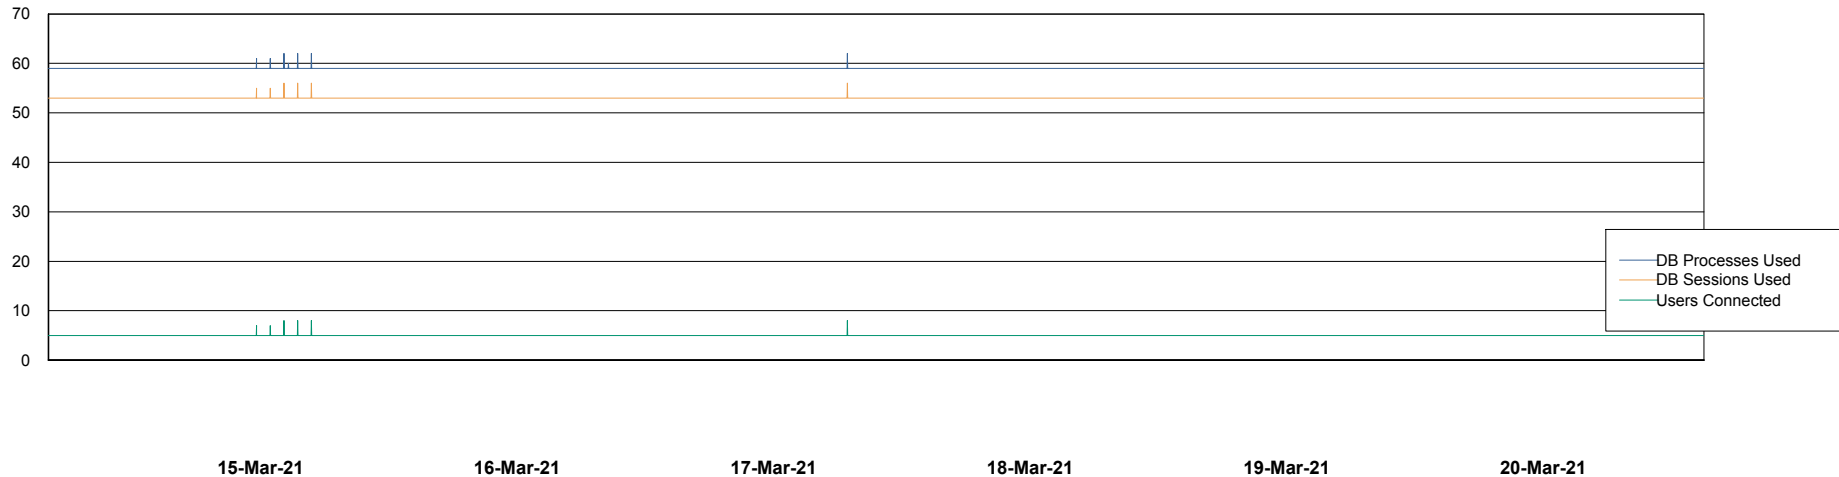

Database Performance ELJDB_Production

DB Processes Max 600
DB Sessions Max 924

Weekly SLA Customer Report

Customer ELJ Production
Database ID 72

Database Performance ELJDB_Standby

DB Processes Max 600
DB Sessions Max 924