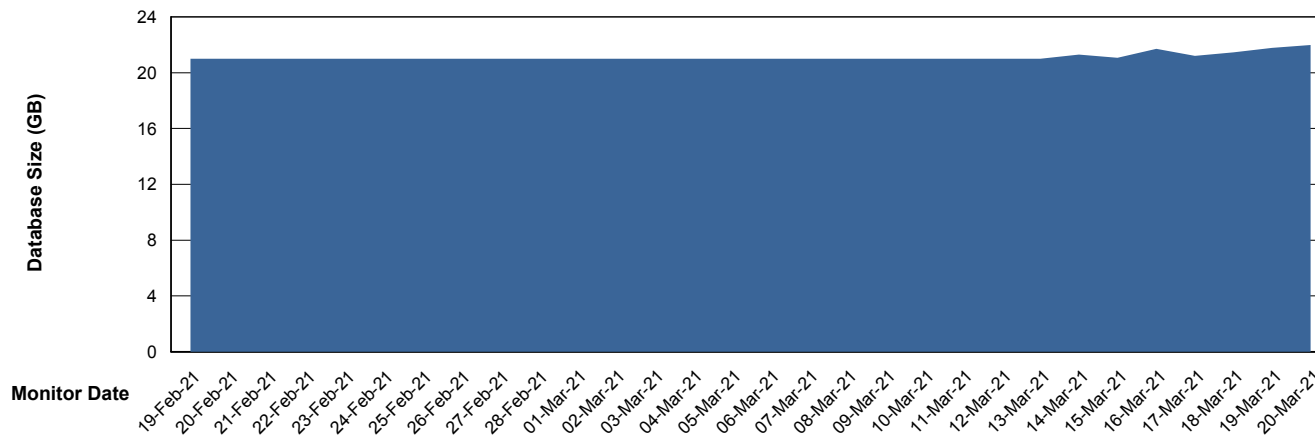

Database Performance ELJDB_Production

DB Processes Max 600
DB Sessions Max 924

Weekly SLA Customer Report

Customer ELJ Production
Database ID 72

Database Performance ELJDB_Standby

DB Processes Max 600
DB Sessions Max 924

Weekly SLA Customer Report

Customer ELJ Production
Database ID 72

DATABASE SIZE ELJDB_PRD_BI

Database growth over last month

DATABASE SIZE ELJDB_Production

Database growth over last month

Weekly SLA Customer Report