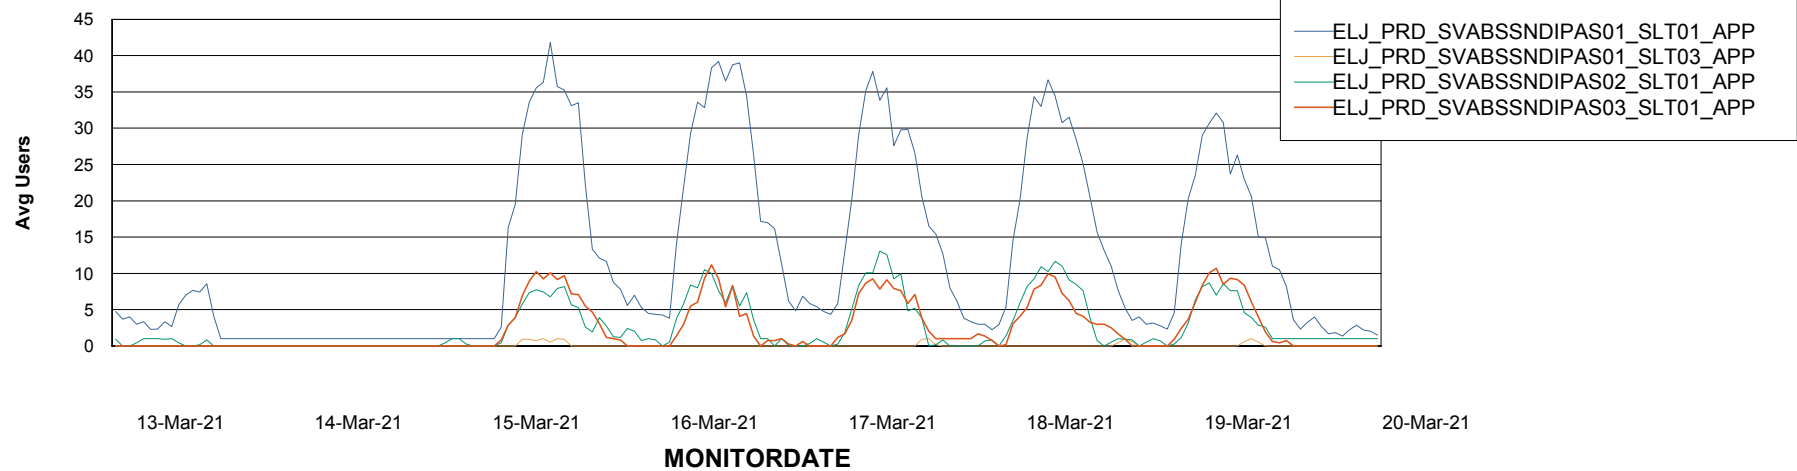

Weekly SLA Customer Report

Customer ELJ Production
Database ID 72

ABSSolute Application Server Services

Avg memory used per ABS Server Service

Avg users per day per ABS server

Weekly SLA Customer Report

Customer ELJ Production
Database ID 72