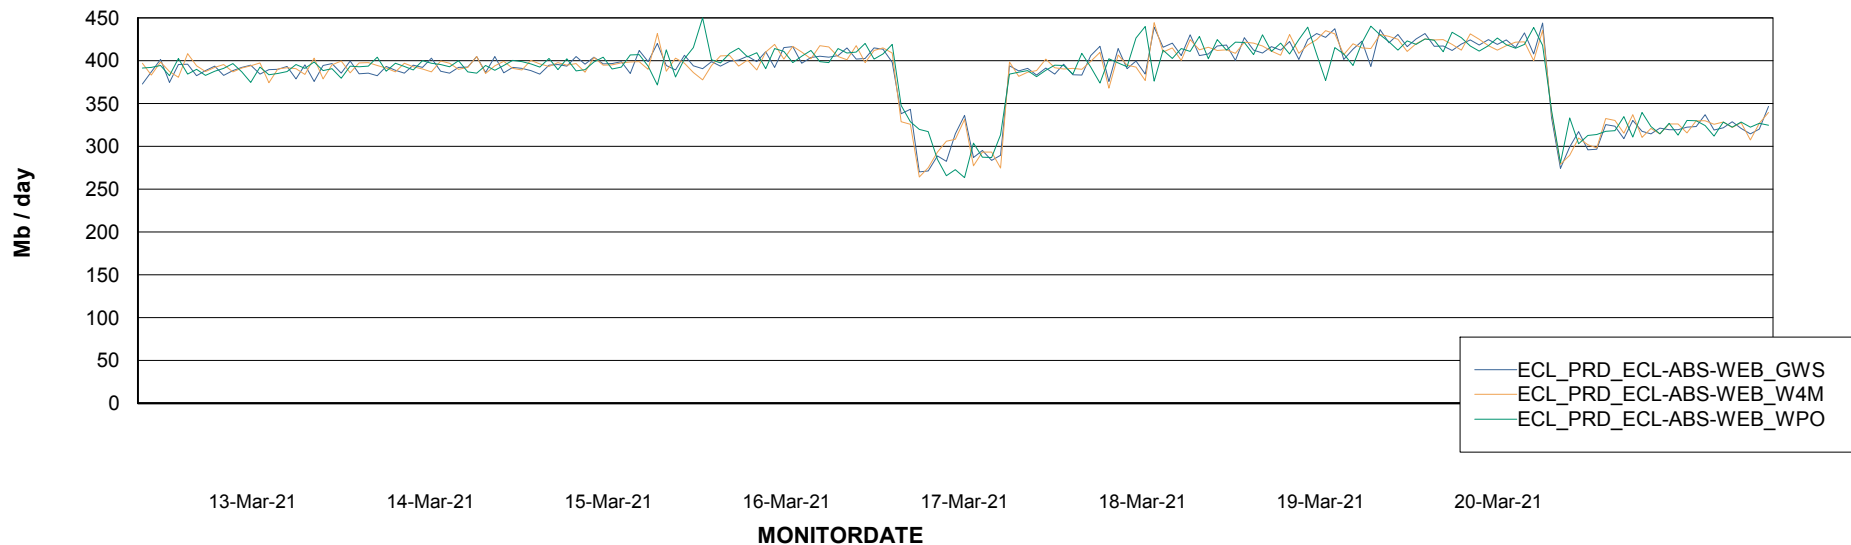

ABSSolute Web Component Services

Avg memory used per ABS Web component