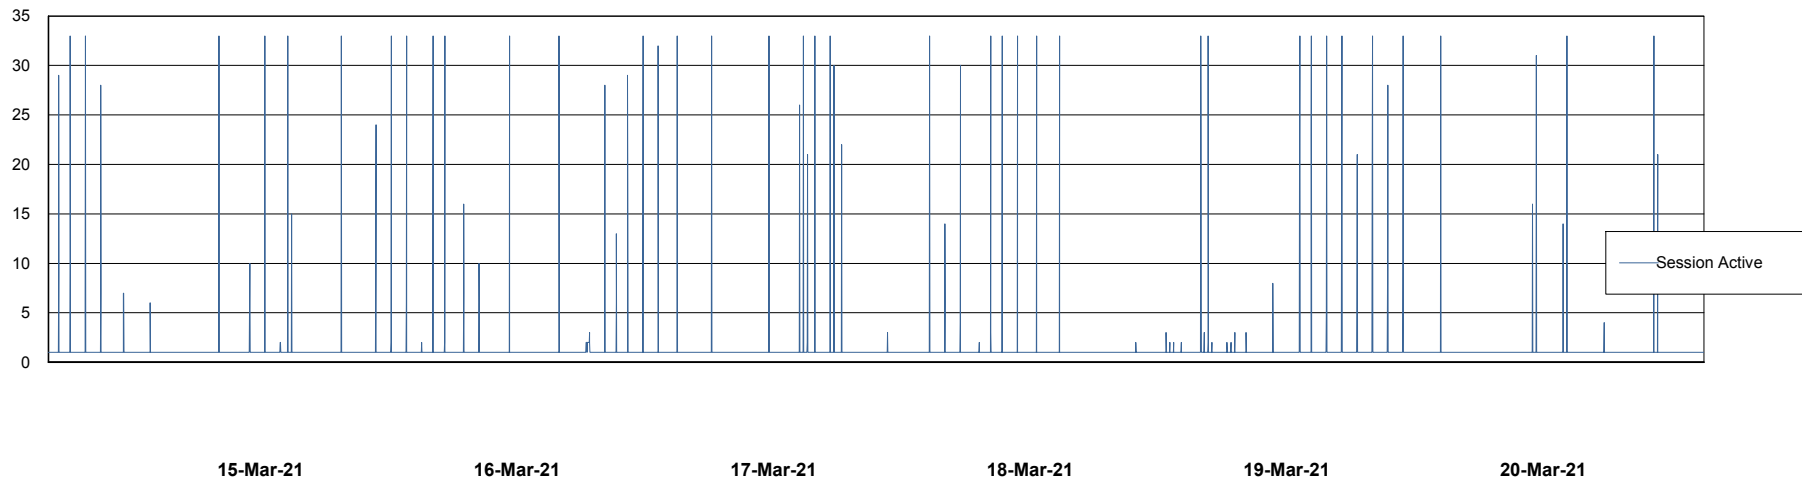

Weekly SLA Customer Report

Customer ECL Production
Database ID 77

Database Performance ECLDB_Production

DB Processes Max 1,000
DB Sessions Max 1,536

Weekly SLA Customer Report

Customer ECL Production
Database ID 77

Database Performance ECLDB_Standby

DB Processes Max 1,000
DB Sessions Max 1,536

Weekly SLA Customer Report

Customer ECL Production
 Database ID 77

DATABASE SIZE ECLDB_Production

Database growth over last month