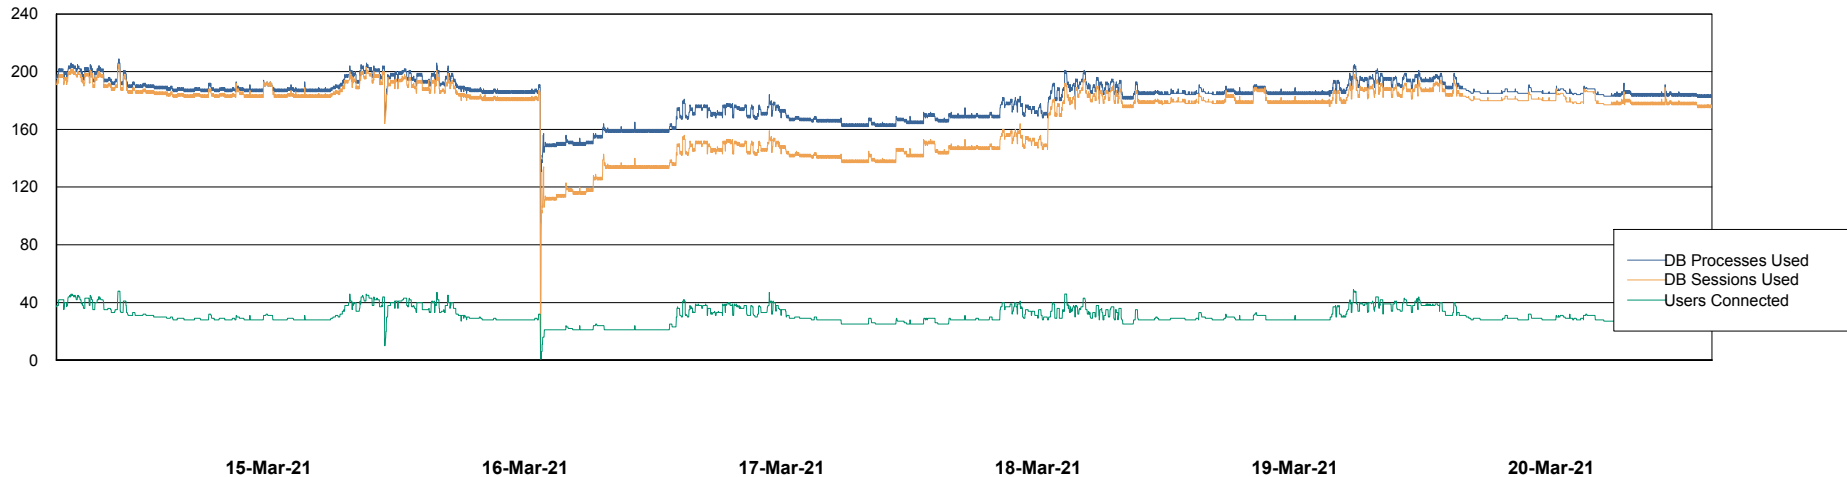

Weekly SLA Customer Report

Customer ECL Production
Database ID 77

Harddisk Usage ECL_PRD_ECL-ABS-WEB

	Free disk space on c: (%)	Total disk space on c: (Gb)
20-Mar-21	69	127
19-Mar-21	69	127
18-Mar-21	69	127
17-Mar-21	69	127
16-Mar-21	68	127
15-Mar-21	68	127
14-Mar-21	68	127

Weekly SLA Customer Report

Customer ECL Production
Database ID 77

Database Performance ECLDB_Production

DB Processes Max 1,000
DB Sessions Max 1,536

Weekly SLA Customer Report

Customer ECL Production
Database ID 77