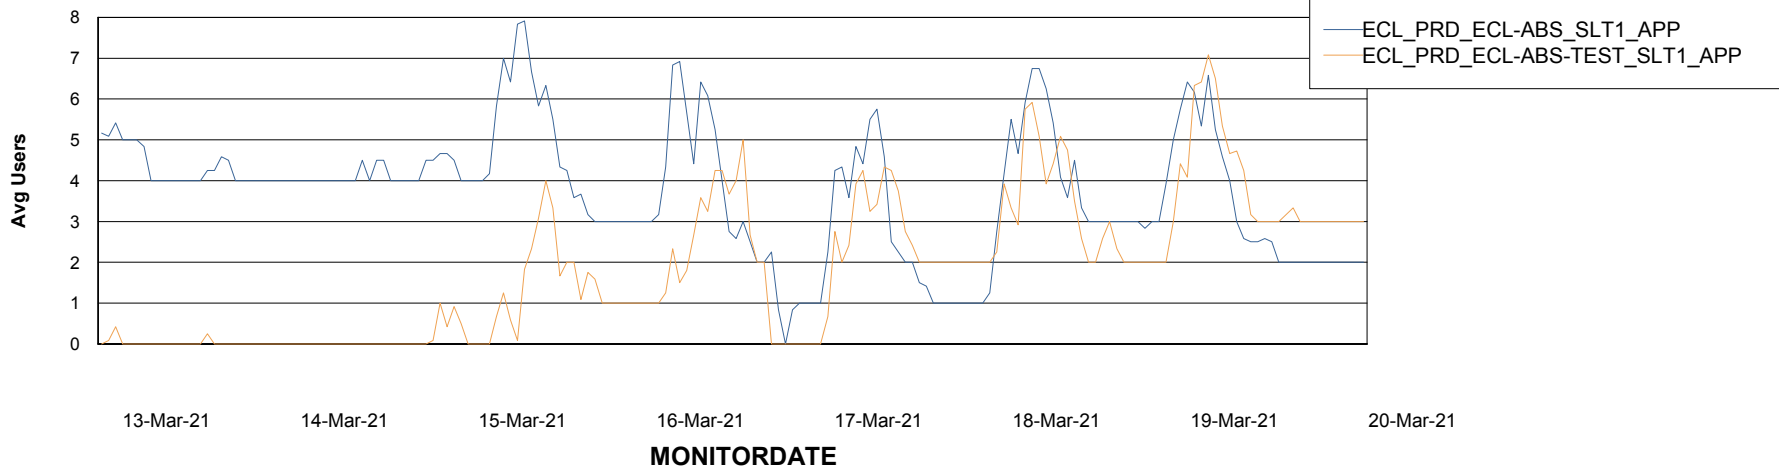

Avg users per day per ABS server