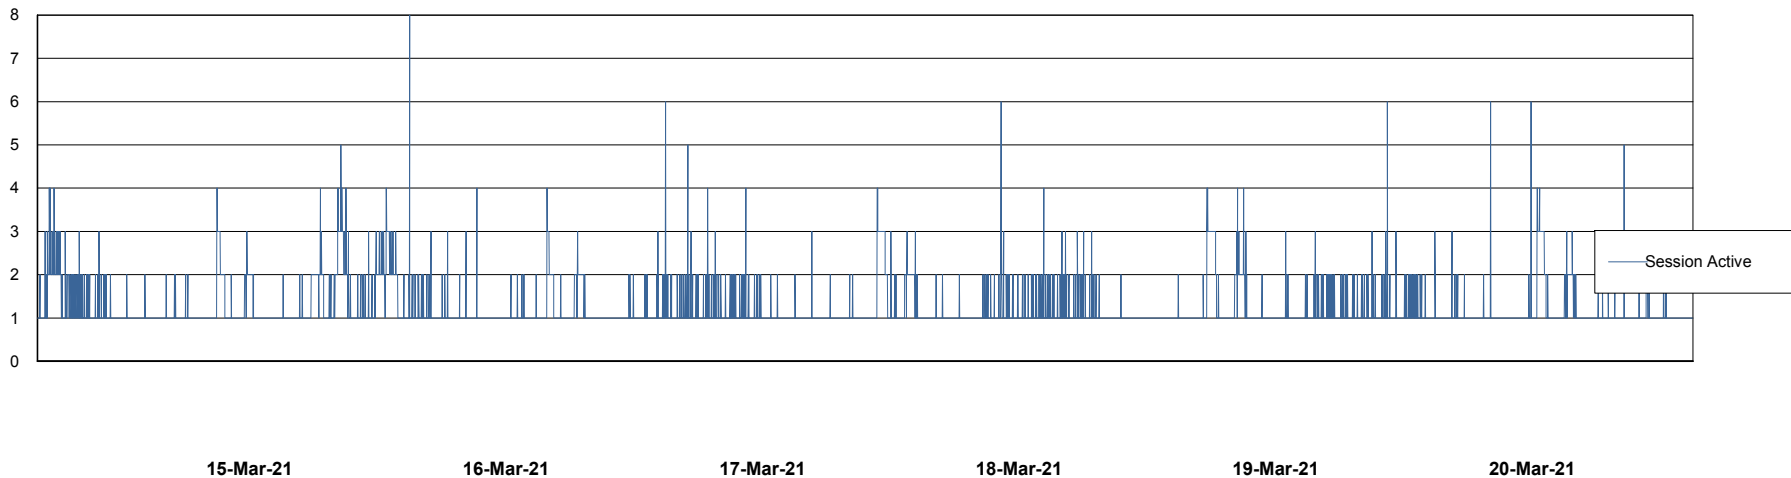

Weekly SLA Customer Report

Customer ECL Production
Database ID 77

Harddisk Usage ECL_PRD_ECL-ABS-WEB

	Free disk space on c: (%)	Total disk space on c: (Gb)
20-Mar-21	69	127
19-Mar-21	69	127
18-Mar-21	69	127
17-Mar-21	69	127
16-Mar-21	68	127
15-Mar-21	68	127
14-Mar-21	68	127

Weekly SLA Customer Report

Customer ECL Production
Database ID 77

Database Performance ECLDB_Production

DB Processes Max 1,000
DB Sessions Max 1,536

Weekly SLA Customer Report

Customer ECL Production
Database ID 77