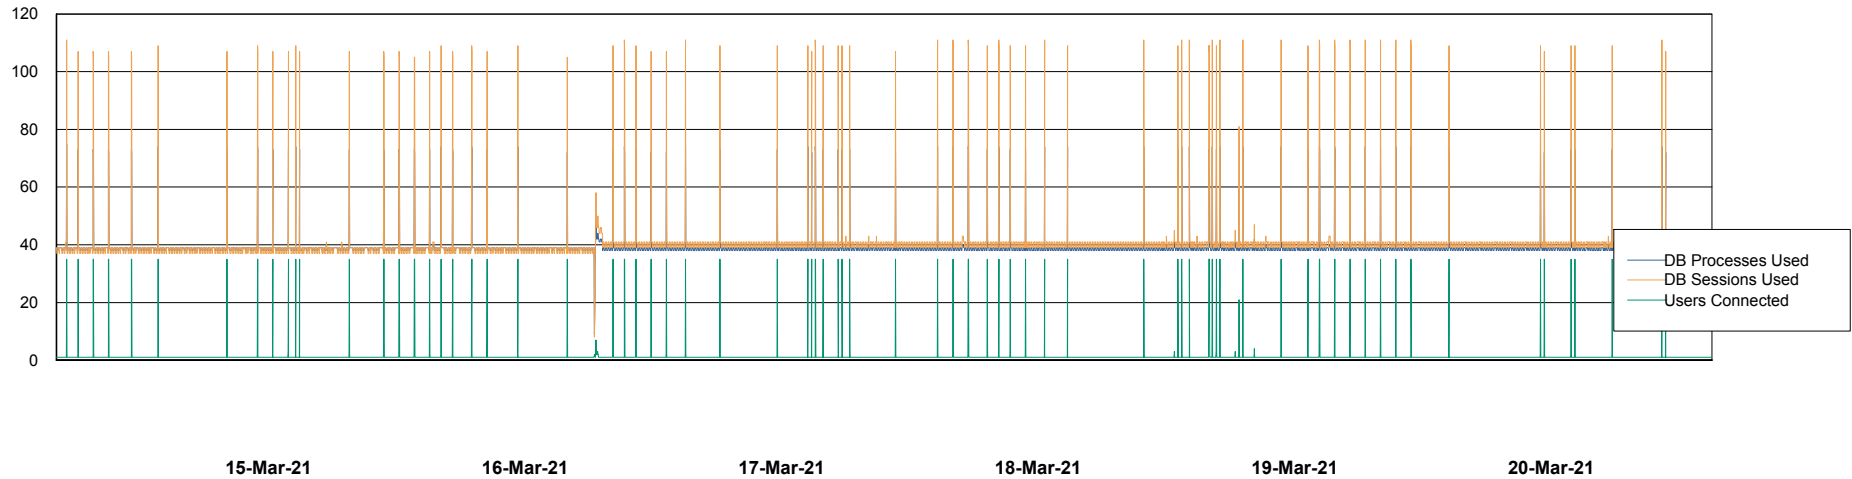

Weekly SLA Customer Report

Customer ECL Production
Database ID 77

Database Performance ECLDB_Production

DB Processes Max 1,000
DB Sessions Max 1,536

Weekly SLA Customer Report

Customer ECL Production
Database ID 77

Database Performance ECLDB_Standby

DB Processes Max 1,000
DB Sessions Max 1,536

Weekly SLA Customer Report

Customer ECL Production
 Database ID 77

DATABASE SIZE ECLDB_Production

Database growth over last month