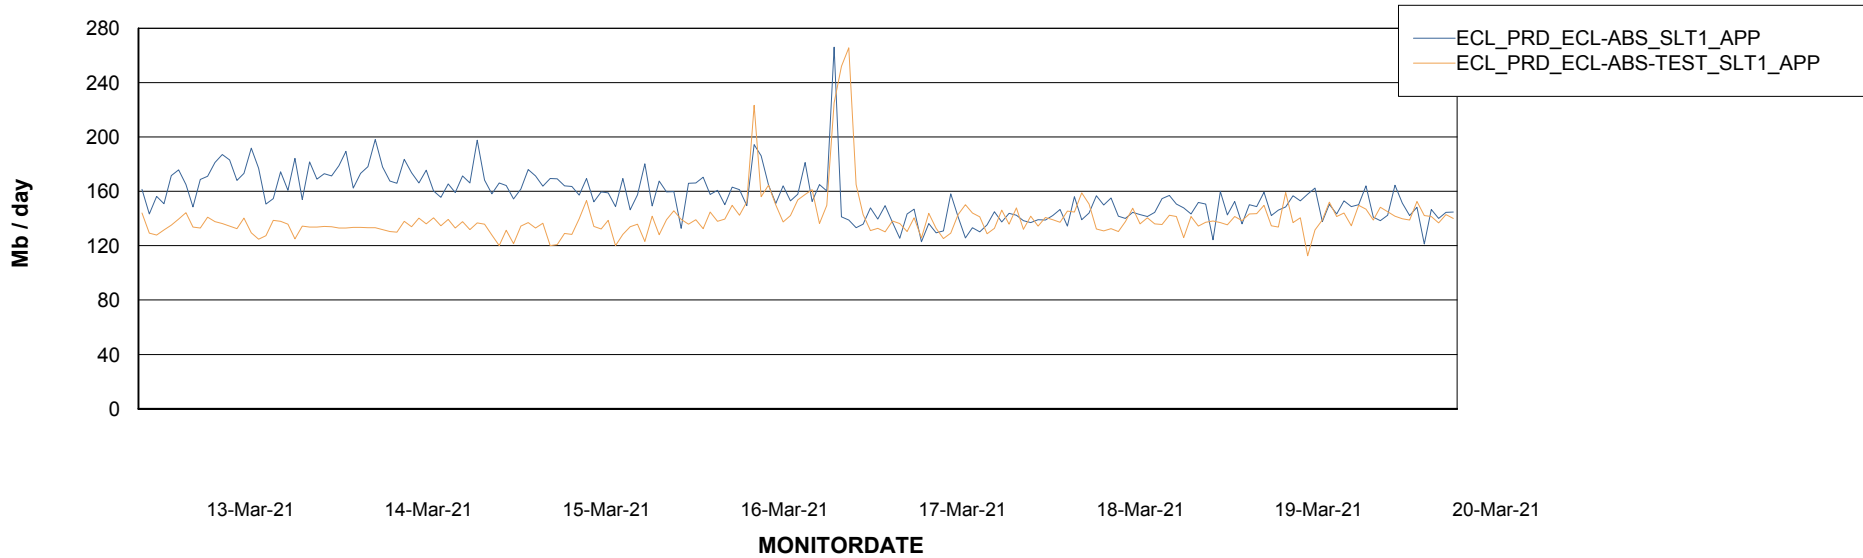

Database Tablespace ECLDB_Production

Date	Tablespace Name	Filesize (Gb)	Usedsize (Gb)	Percentage free
20-Mar-21	ABSDATA	33	29	12
	INDX	8	3	63
19-Mar-21	ABSDATA	33	29	12
	INDX	8	3	63
18-Mar-21	ABSDATA	33	29	12
	INDX	8	3	63
17-Mar-21	ABSDATA	33	29	12
	INDX	8	3	63
16-Mar-21	ABSDATA	33	29	12
	INDX	8	3	63
15-Mar-21	ABSDATA	33	29	12
	INDX	8	3	63
14-Mar-21	ABSDATA	33	29	12
	INDX	8	3	63

Weekly SLA Customer Report

Customer ECL Production
Database ID 77

Standby Database Health ECL Production

Recovery lag for last 7 days

Weekly SLA Customer Report

Customer ECL Production
Database ID 77

ABSSolute Application Server Services

Avg memory used per ABS Server Service

Avg users per day per ABS server

Weekly SLA Customer Report

Customer ECL Production
Database ID 77

ABSSolute Application ReportServer Services

Avg memory used per ReportServer Service