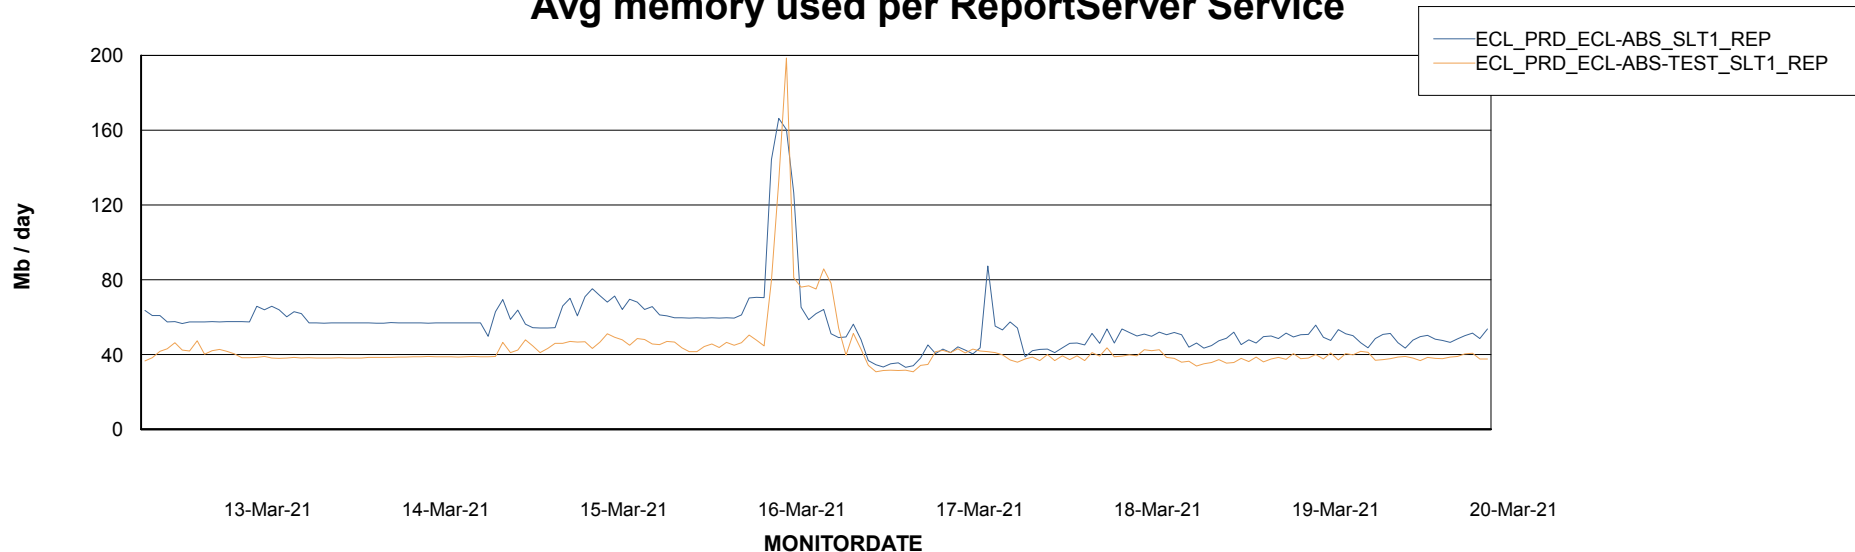

Avg memory used per ABS Server Service

Avg users per day per ABS server

Weekly SLA Customer Report

Customer ECL Production
Database ID 77

ABSSolute Application ReportServer Services

Avg memory used per ReportServer Service