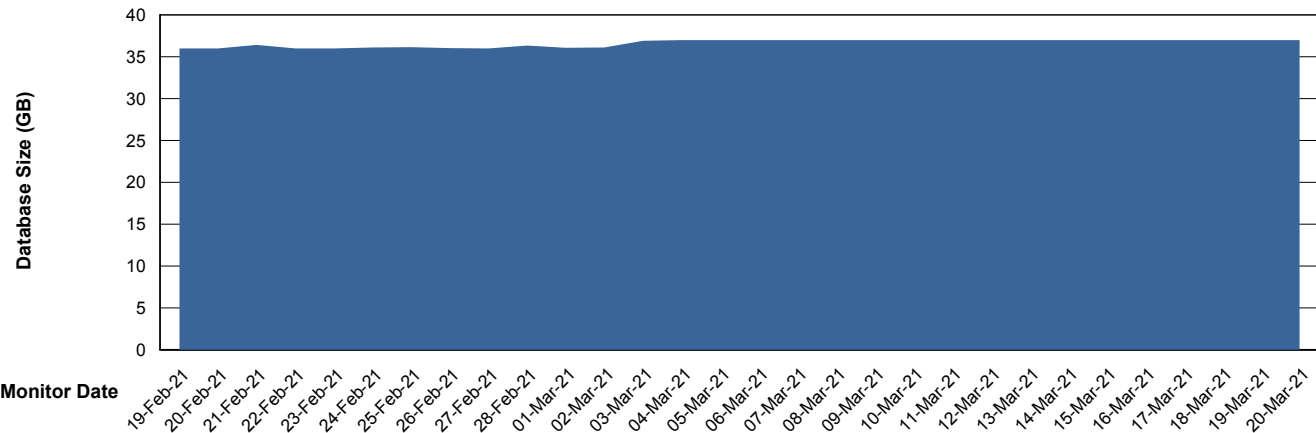

Database Performance ECLDB_Standby

DB Processes Max 1,000
DB Sessions Max 1,536

Weekly SLA Customer Report

Customer ECL Production
 Database ID 77

DATABASE SIZE ECLDB_Production

Database growth over last month

Database Tablespace ECLDB_Production

Date	Tablespace Name	Filesize (Gb)	Usedsize (Gb)	Percentage free
20-Mar-21	ABSDATA	33	29	12
	INDX	8	3	63
19-Mar-21	ABSDATA	33	29	12
	INDX	8	3	63
18-Mar-21	ABSDATA	33	29	12
	INDX	8	3	63
17-Mar-21	ABSDATA	33	29	12
	INDX	8	3	63
16-Mar-21	ABSDATA	33	29	12
	INDX	8	3	63
15-Mar-21	ABSDATA	33	29	12
	INDX	8	3	63
14-Mar-21	ABSDATA	33	29	12
	INDX	8	3	63