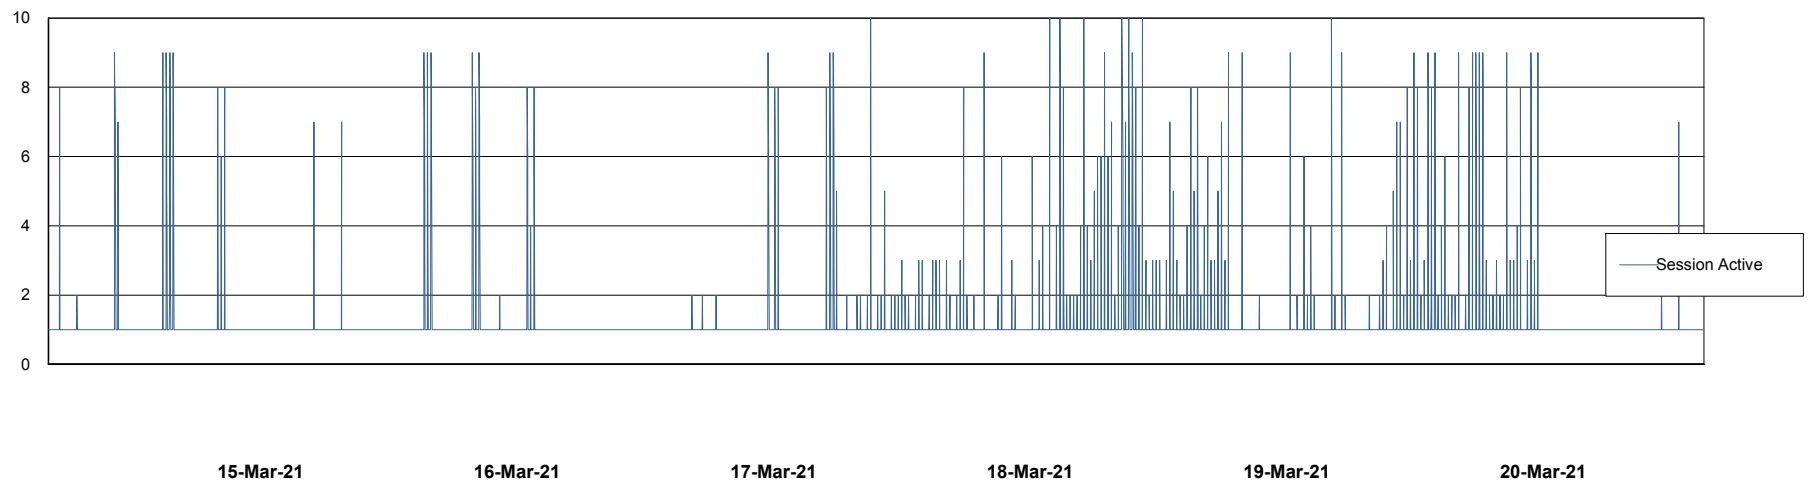

Database Performance CUS_ProdDB_Standby

DB Processes Max 300
DB Sessions Max 472