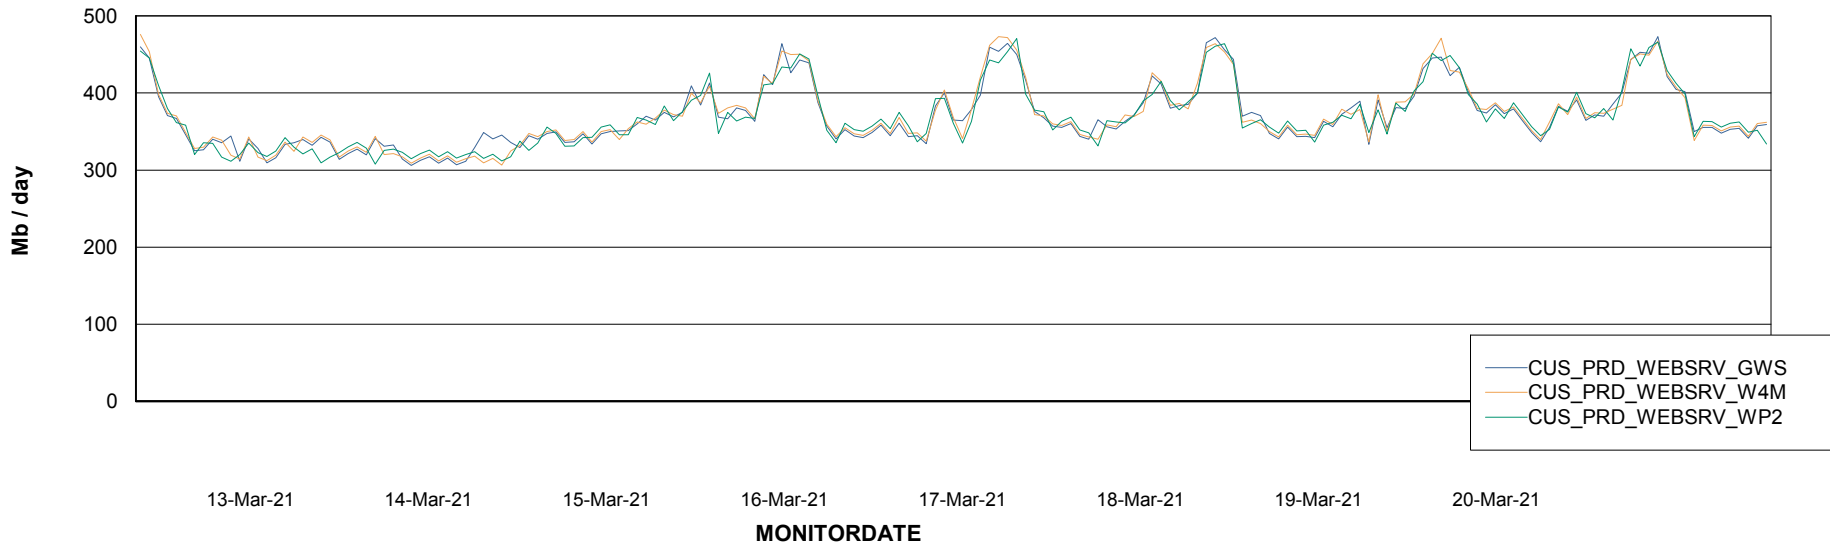

ABSolute Web Component Services

Avg memory used per ReportServer Service

Weekly SLA Customer Report

Customer CUS Production
Database ID 84

ABSSolute Web Component Services

Avg memory used per ABS Web component