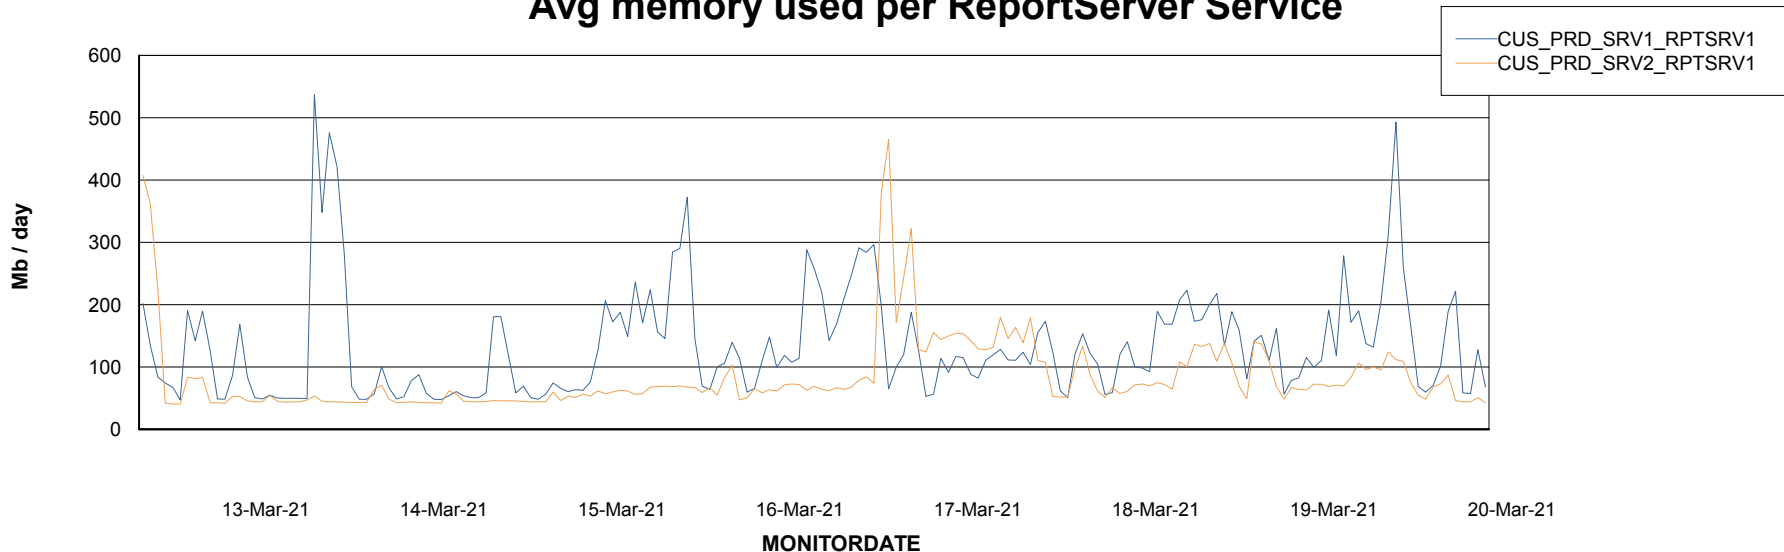

ABSolute Web Component Services

Avg memory used per ReportServer Service