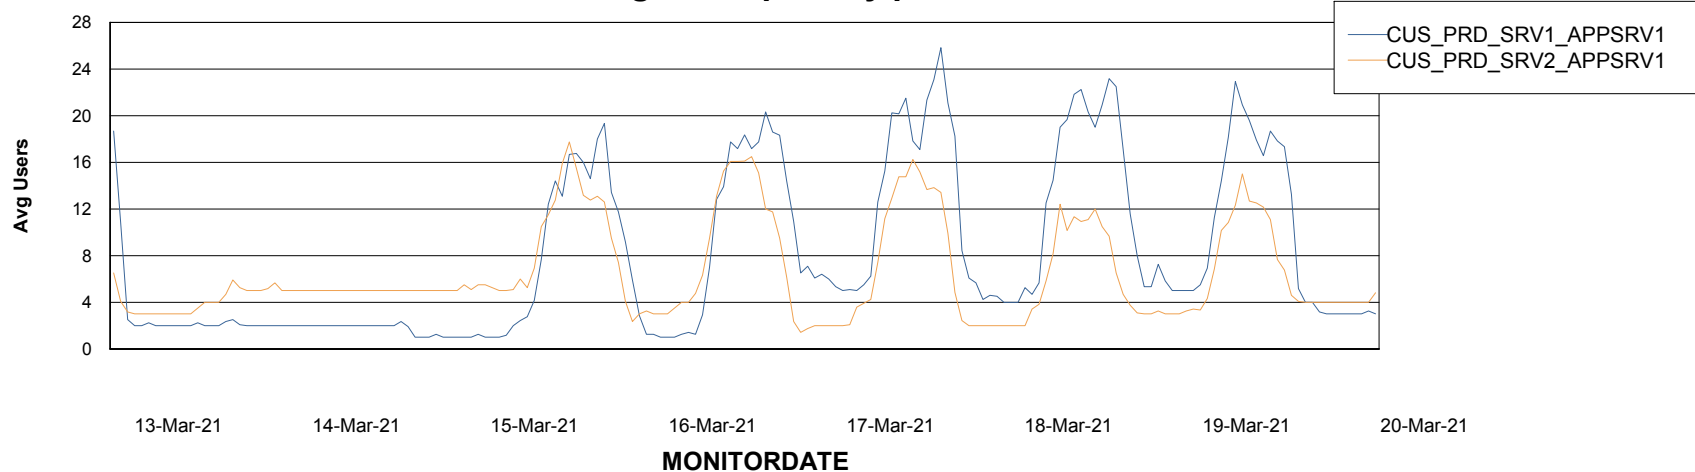

Weekly SLA Customer Report

Customer CUS Production
Database ID 84

ABSSolute Application Server Services

Avg memory used per ABS Server Service

Avg users per day per ABS server

Weekly SLA Customer Report

Customer CUS Production
Database ID 84