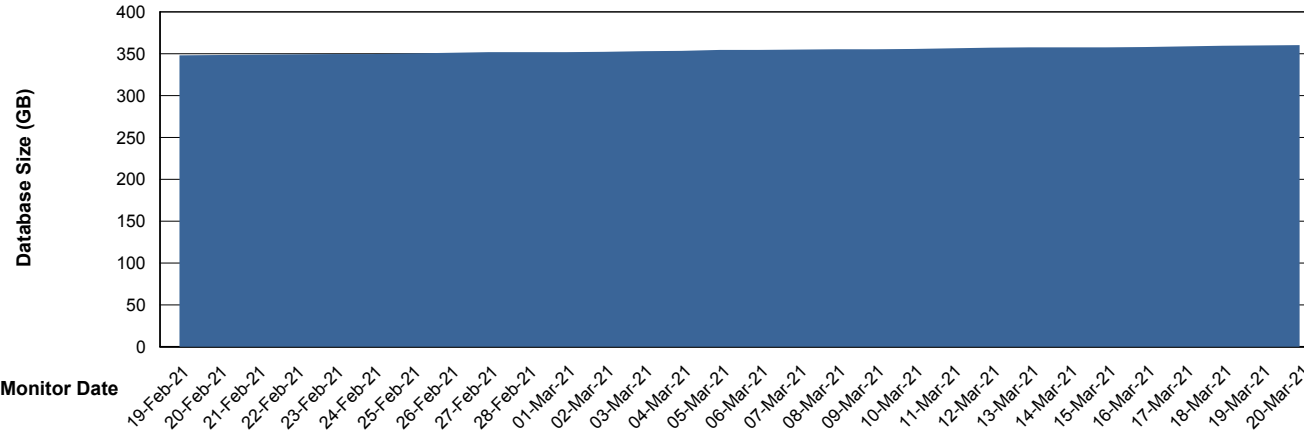

Database Performance CUS_ProdDB_Standby

DB Processes Max 300
DB Sessions Max 472

Weekly SLA Customer Report

Customer CUS Production
 Database ID 84

DATABASE SIZE CUS_ProdDB_Primary

Database growth over last month