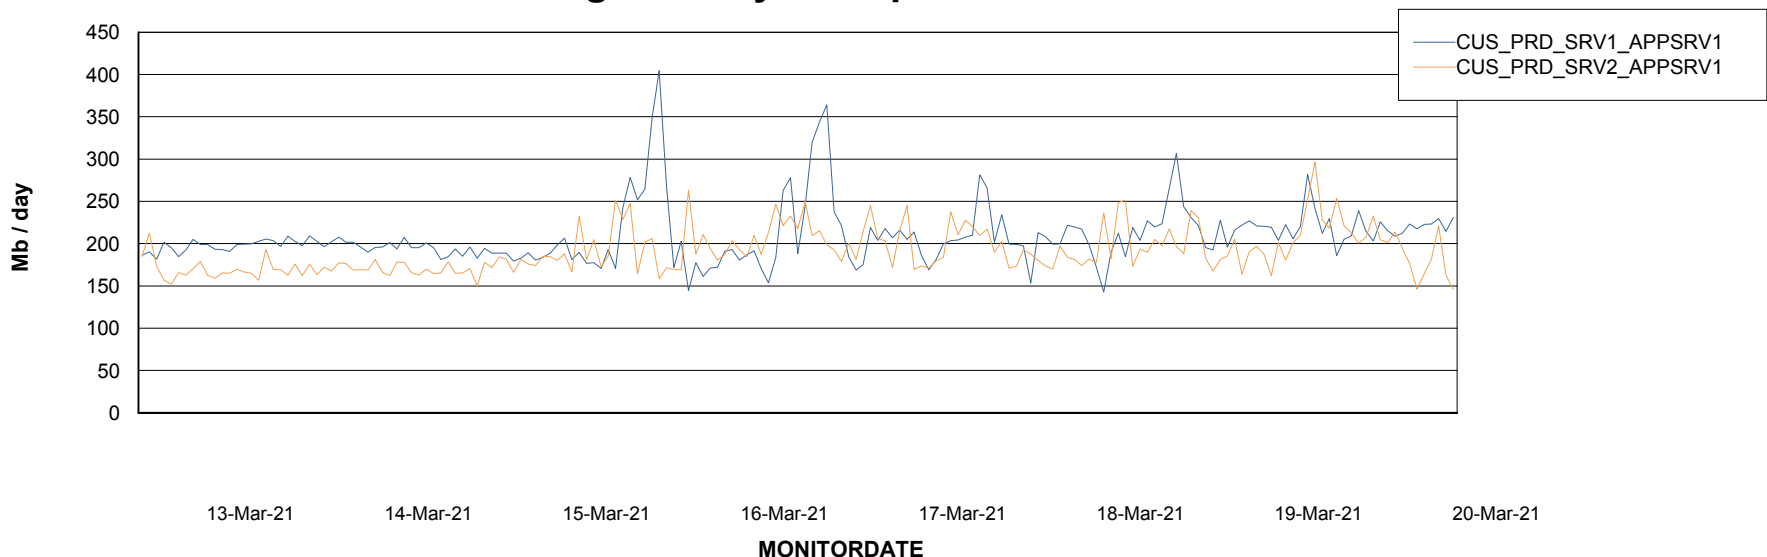

ABSSolute Application Server Services

Avg memory used per ABS Server Service