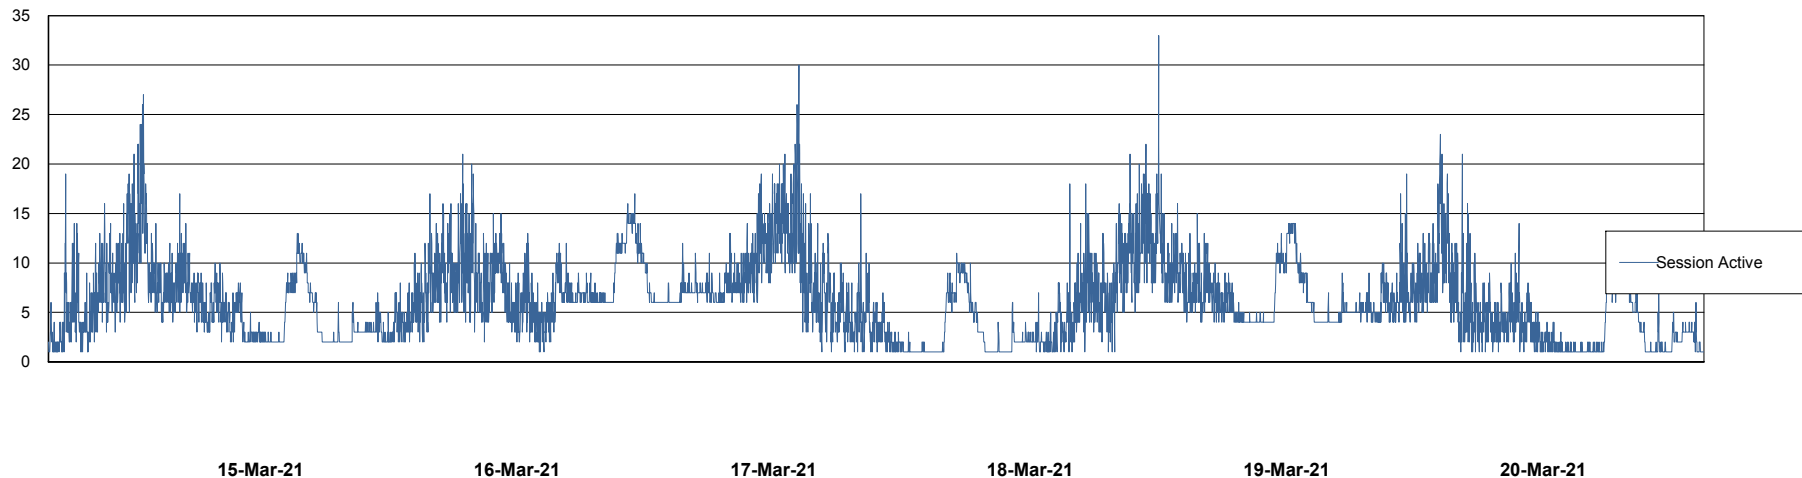

Database Performance CUS_ProdDB_Primary

DB Processes Max 300
DB Sessions Max 472