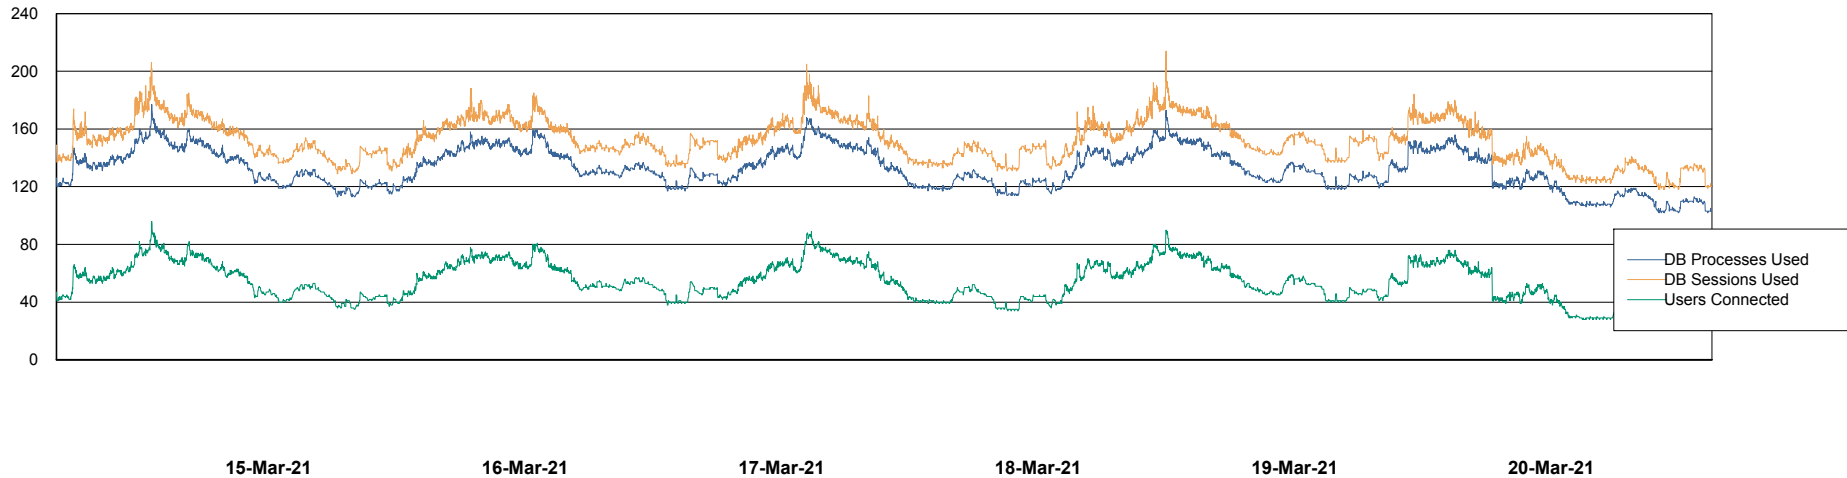

Harddisk Usage CUS_StandByDBSrv_ABSDB2

	Free disk space on c: (%)	Total disk space on c: (Gb)	Free disk space on d: (%)	Total disk space on d: (Gb)
20-Mar-21	69	199	42	1,024
19-Mar-21	69	199	42	1,024
18-Mar-21	69	199	42	1,024
17-Mar-21	69	199	42	1,024
16-Mar-21	69	199	42	1,024
15-Mar-21	69	199	42	1,024
14-Mar-21	69	199	42	1,024

Weekly SLA Customer Report

Customer CUS Production
Database ID 84

Database Performance CUS_ProdDB_Primary

DB Processes Max 300
DB Sessions Max 472

Weekly SLA Customer Report

Customer CUS Production
Database ID 84