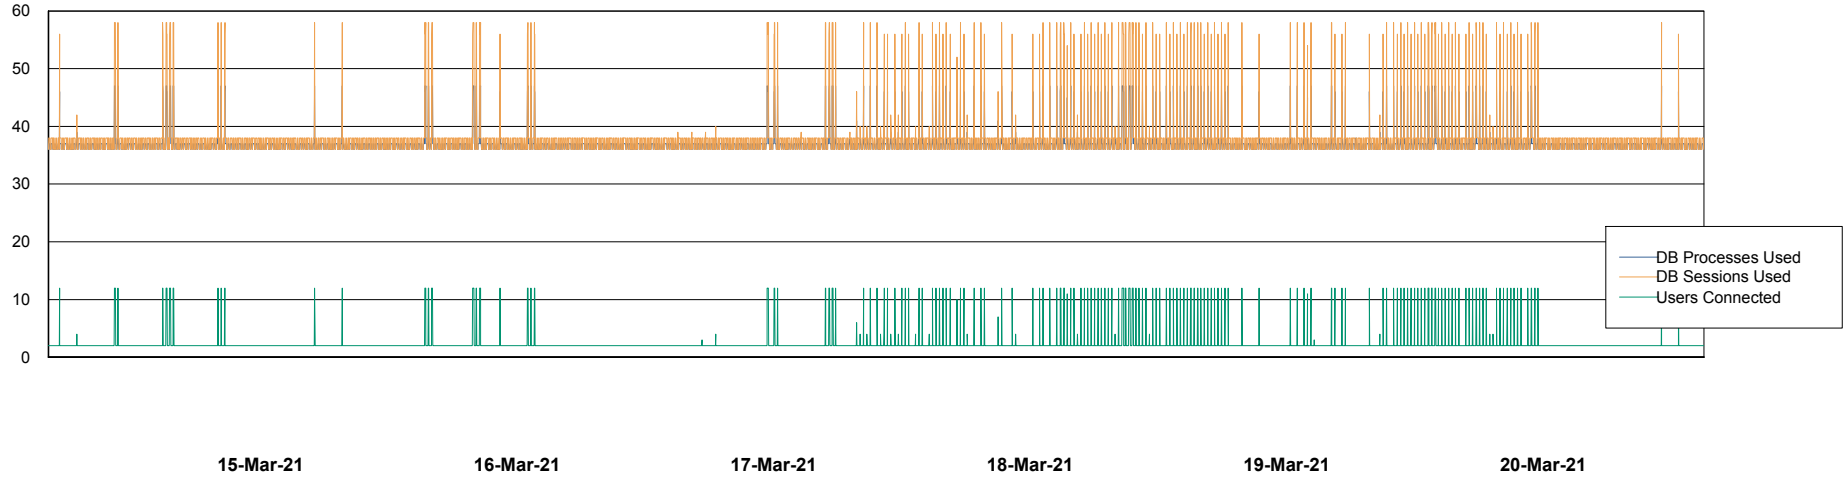

Database Performance CUS_ProdDB_Standby

DB Processes Max 300
DB Sessions Max 472