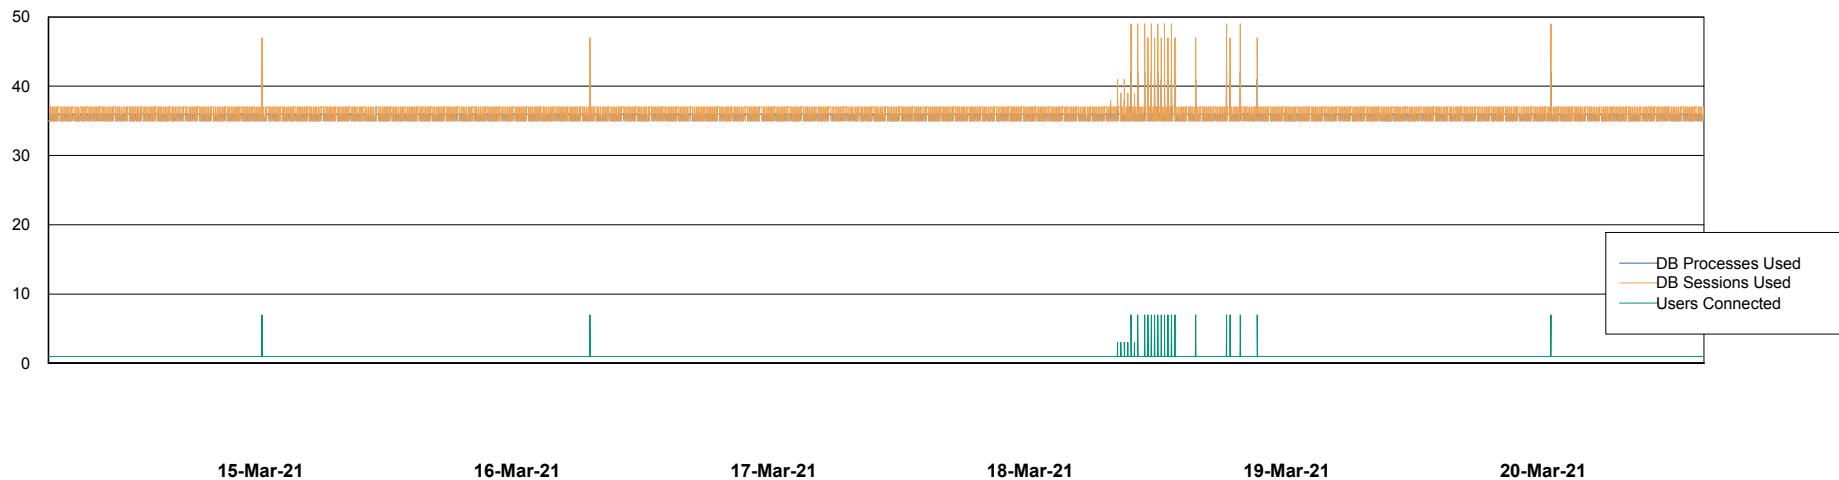

Weekly SLA Customer Report

Customer CIW Production
Database ID 45

Database Performance CIWDB_Production

Weekly SLA Customer Report

Customer CIW Production
Database ID 45

Database Performance CIWDB_Standby

Weekly SLA Customer Report

Customer CIW Production
 Database ID 45

DATABASE SIZE CIWDB_Production

Database growth over last month

Database Tablespace CIWDB_Production

Date	Tablespace Name	Filesize (Gb)	Usedsize (Gb)	Percentage free
20-Mar-21	ABSDATA	51	39	24
	INDX	7	6	14
19-Mar-21	ABSDATA	51	39	24
	INDX	7	6	14
18-Mar-21	ABSDATA	51	39	24
	INDX	7	6	14
17-Mar-21	ABSDATA	51	39	24
	INDX	7	6	14
16-Mar-21	ABSDATA	51	39	24
	INDX	7	6	14
15-Mar-21	ABSDATA	51	39	24
	INDX	7	6	14
14-Mar-21	ABSDATA	51	39	24
	INDX	7	6	14