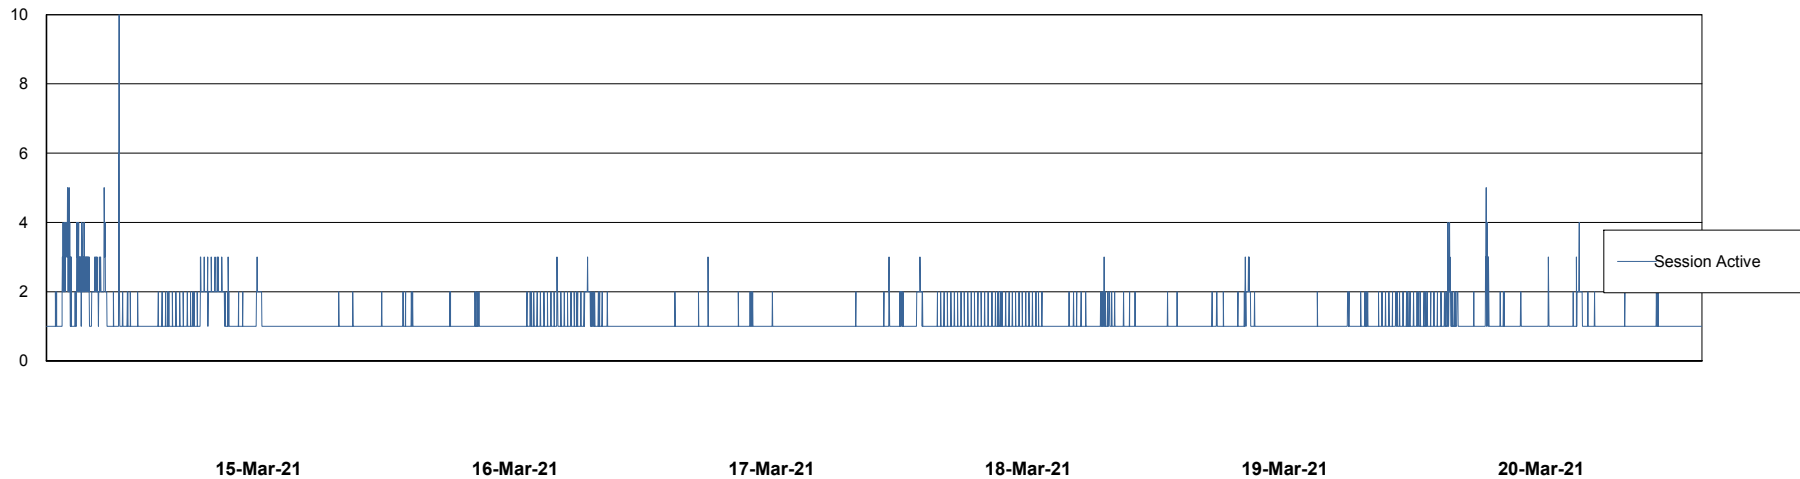

Harddisk Usage CIW_PRD_ORACLE2

	Free disk space on c: (%)	Total disk space on c: (Gb)	Free disk space on d: (%)	Total disk space on d: (Gb)	Free disk space on e: (%)	Total disk space on e: (Gb)
20-Mar-21	92	701	63	700	100	830
19-Mar-21	92	701	62	700	100	830
18-Mar-21	92	701	62	700	100	830
17-Mar-21	92	701	62	700	100	830
16-Mar-21	92	701	63	700	100	830
15-Mar-21	92	701	63	700	100	830
14-Mar-21	92	701	63	700	100	830

Weekly SLA Customer Report

Customer CIW Production
Database ID 45

Database Performance CIWDB_Production

Weekly SLA Customer Report

Customer CIW Production
Database ID 45

Database Performance CIWDB_Standby

Weekly SLA Customer Report