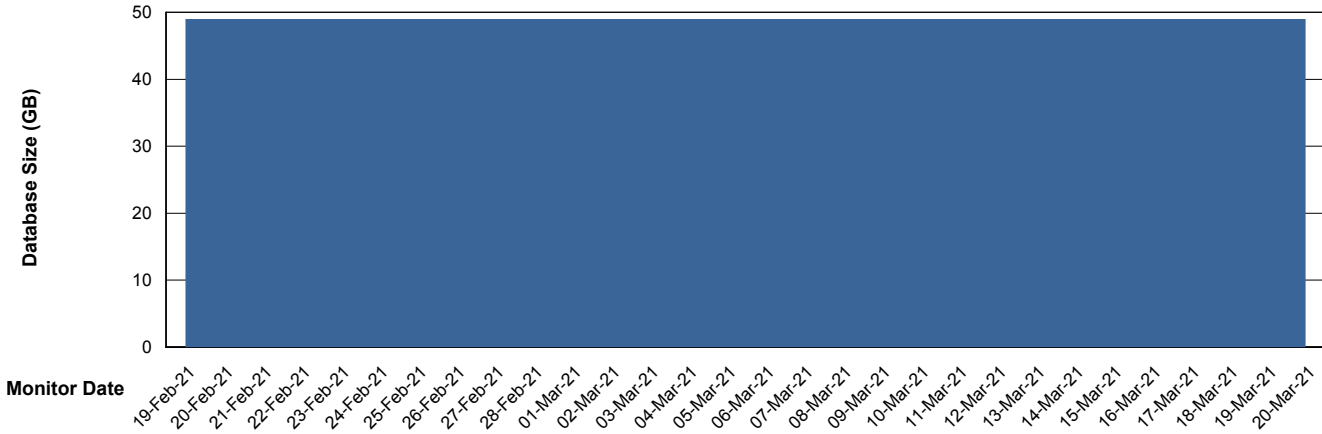

Weekly SLA Customer Report

Customer CIW Production
Database ID 45

Database Performance CIWDB_Production

Weekly SLA Customer Report

Customer CIW Production
Database ID 45

Database Performance CIWDB_Standby

Weekly SLA Customer Report

Customer CIW Production
 Database ID 45

DATABASE SIZE CIWDB_Production

Database growth over last month

Database Tablespace CIWDB_Production

Date	Tablespace Name	Filesize (Gb)	Usedsize (Gb)	Percentage free
20-Mar-21	ABSDATA	51	39	24
	INDX	7	6	14
19-Mar-21	ABSDATA	51	39	24
	INDX	7	6	14
18-Mar-21	ABSDATA	51	39	24
	INDX	7	6	14
17-Mar-21	ABSDATA	51	39	24
	INDX	7	6	14
16-Mar-21	ABSDATA	51	39	24
	INDX	7	6	14
15-Mar-21	ABSDATA	51	39	24
	INDX	7	6	14
14-Mar-21	ABSDATA	51	39	24
	INDX	7	6	14