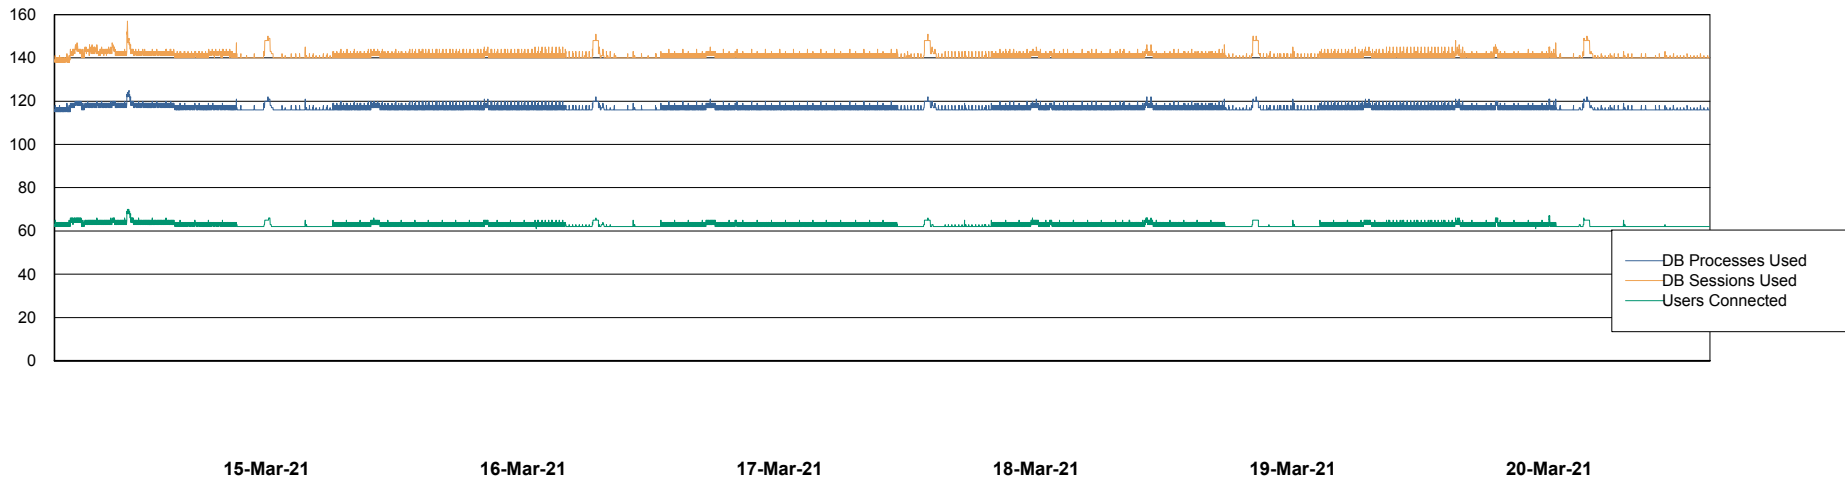

Harddisk Usage CIW_PRD_ORACLE2

	Free disk space on c: (%)	Total disk space on c: (Gb)	Free disk space on d: (%)	Total disk space on d: (Gb)	Free disk space on e: (%)	Total disk space on e: (Gb)
20-Mar-21	92	701	63	700	100	830
19-Mar-21	92	701	62	700	100	830
18-Mar-21	92	701	62	700	100	830
17-Mar-21	92	701	62	700	100	830
16-Mar-21	92	701	63	700	100	830
15-Mar-21	92	701	63	700	100	830
14-Mar-21	92	701	63	700	100	830

Weekly SLA Customer Report

Customer CIW Production
Database ID 45

Database Performance CIWDB_Production

Weekly SLA Customer Report

Customer CIW Production
Database ID 45

Database Performance CIWDB_Standby

Weekly SLA Customer Report