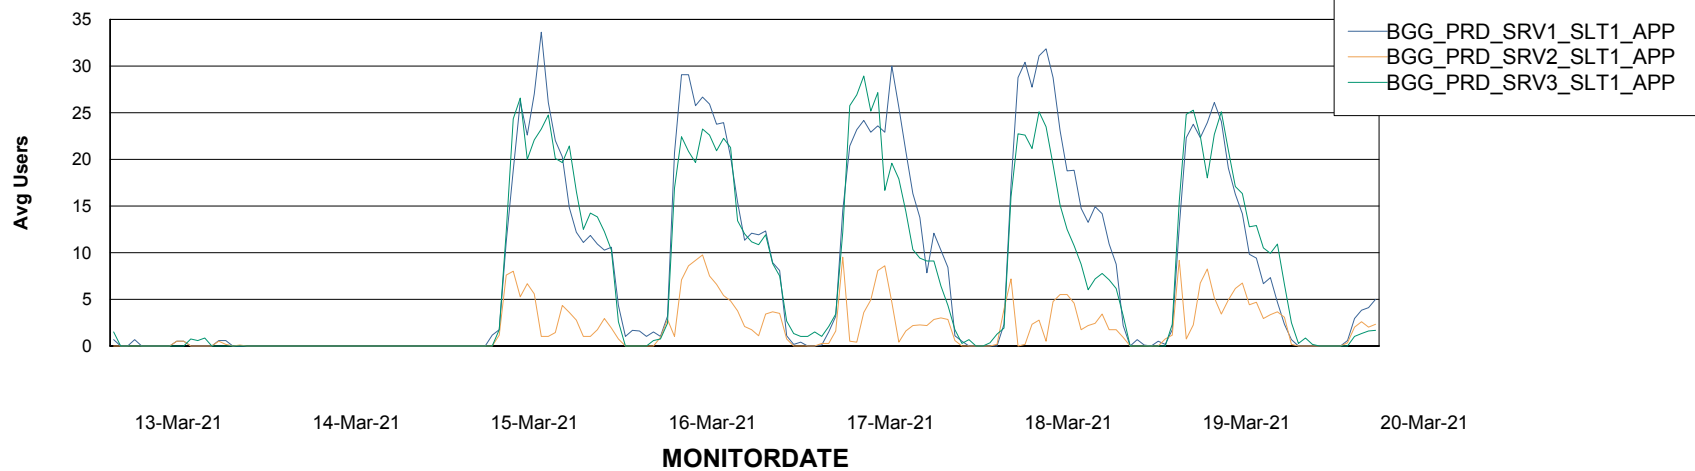

BI Status and last ETL error for BGGDB_BI

	Sun 14/3/2021	Mon 15/3/2021	Tue 16/3/2021	Wed 17/3/2021	Thu 18/3/2021	Fri 19/3/2021	Sat 20/3/2021
ABS DataWarehouse ETL Health	OK	OK	OK	OK	OK	OK	OK
ABS DWHStaging ETL Health	OK	OK	OK	OK	OK	OK	OK

Weekly SLA Customer Report

Customer BGG_Production
Database ID 58

Standby Database Health BGG_Production

Recovery lag for last 7 days

Weekly SLA Customer Report

Customer BGG_Production
Database ID 58

ABSSolute Application Server Services

Avg memory used per ABS Server Service

Avg users per day per ABS server

Weekly SLA Customer Report

Customer BGG_Production
Database ID 58

ABSSolute Application ReportServer Services

Avg memory used per ReportServer Service