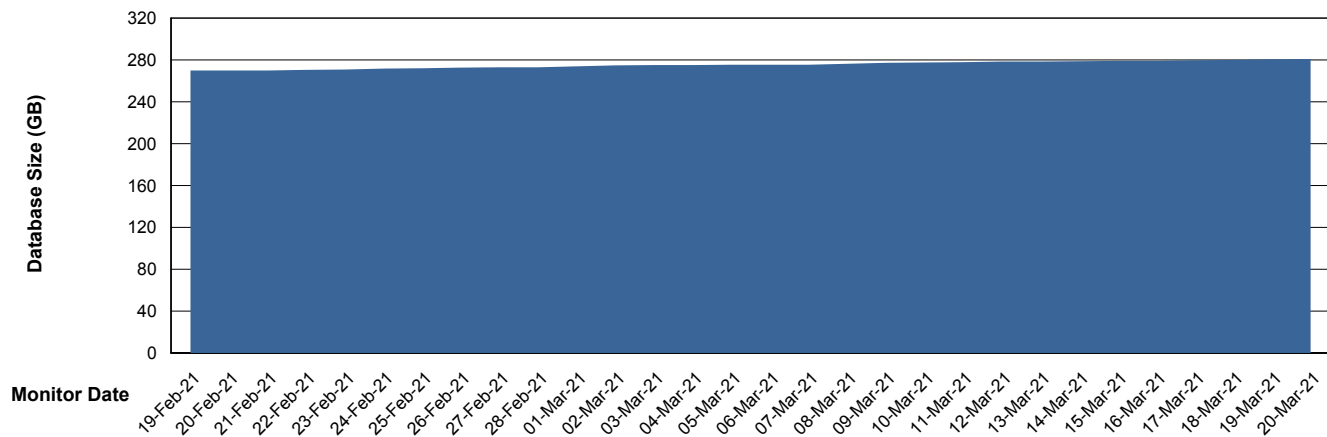

DATABASE SIZE BGGDB_Production

Database growth over last month