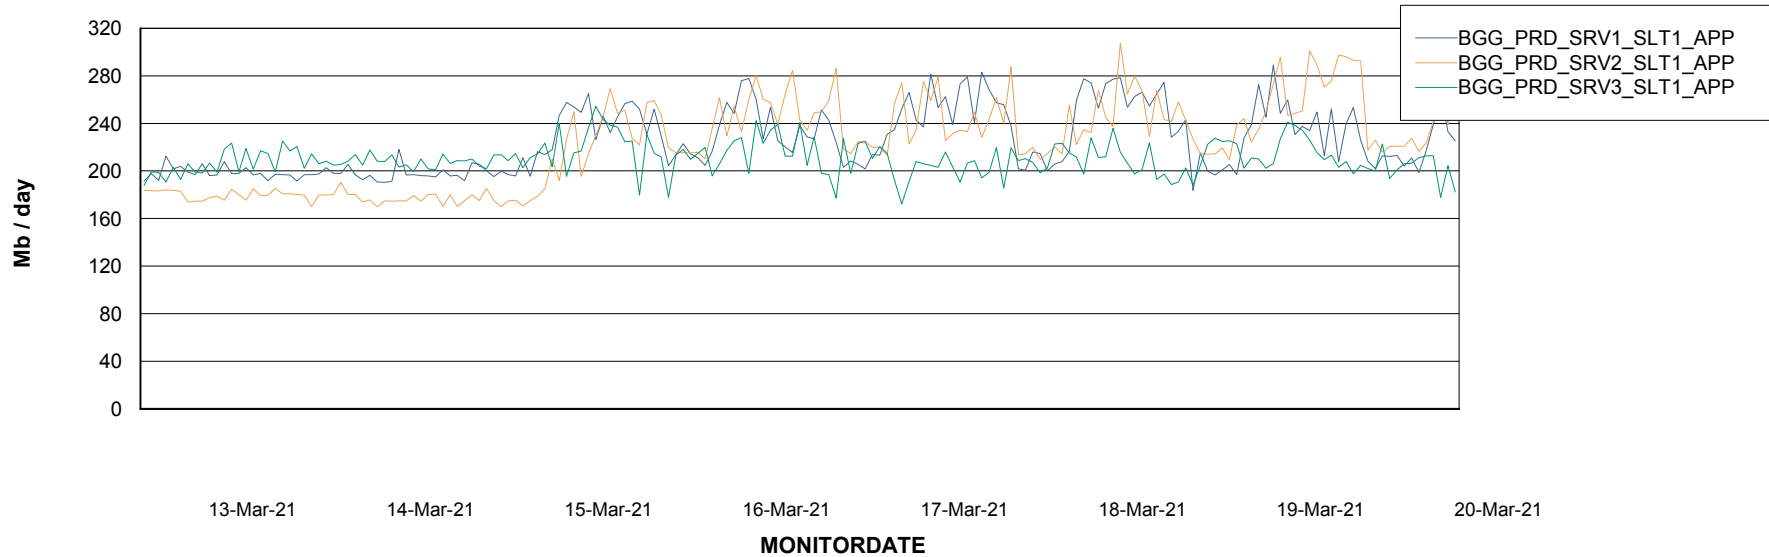

ABSSolute Application Server Services

Avg memory used per ABS Server Service