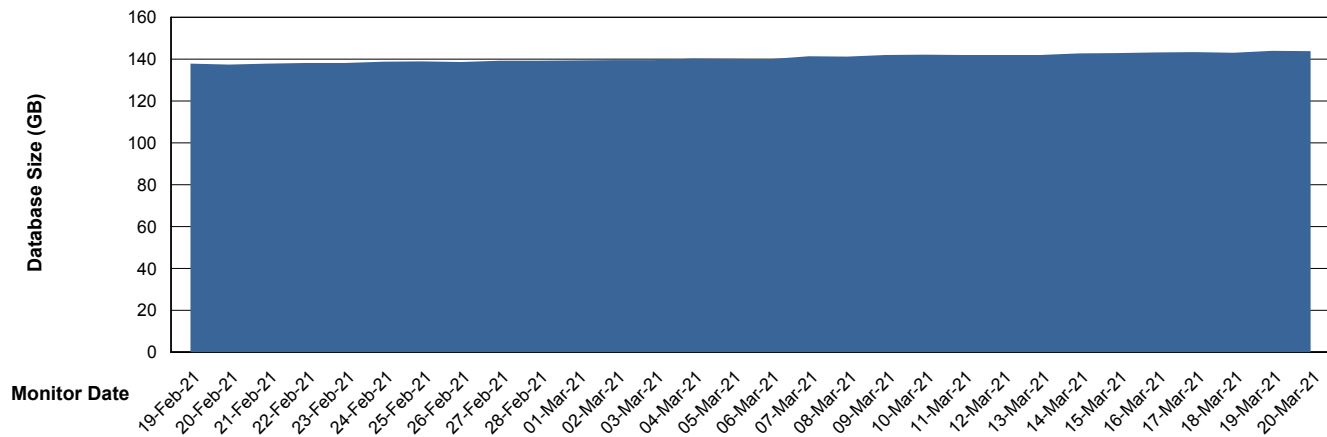

Customer BGG_Production
Database ID 58

Database Performance BGGDB_Standby

Weekly SLA Customer Report

Customer BGG_Production
Database ID 58

DATABASE SIZE BGGDB_BI

Database growth over last month

DATABASE SIZE BGGDB_Production