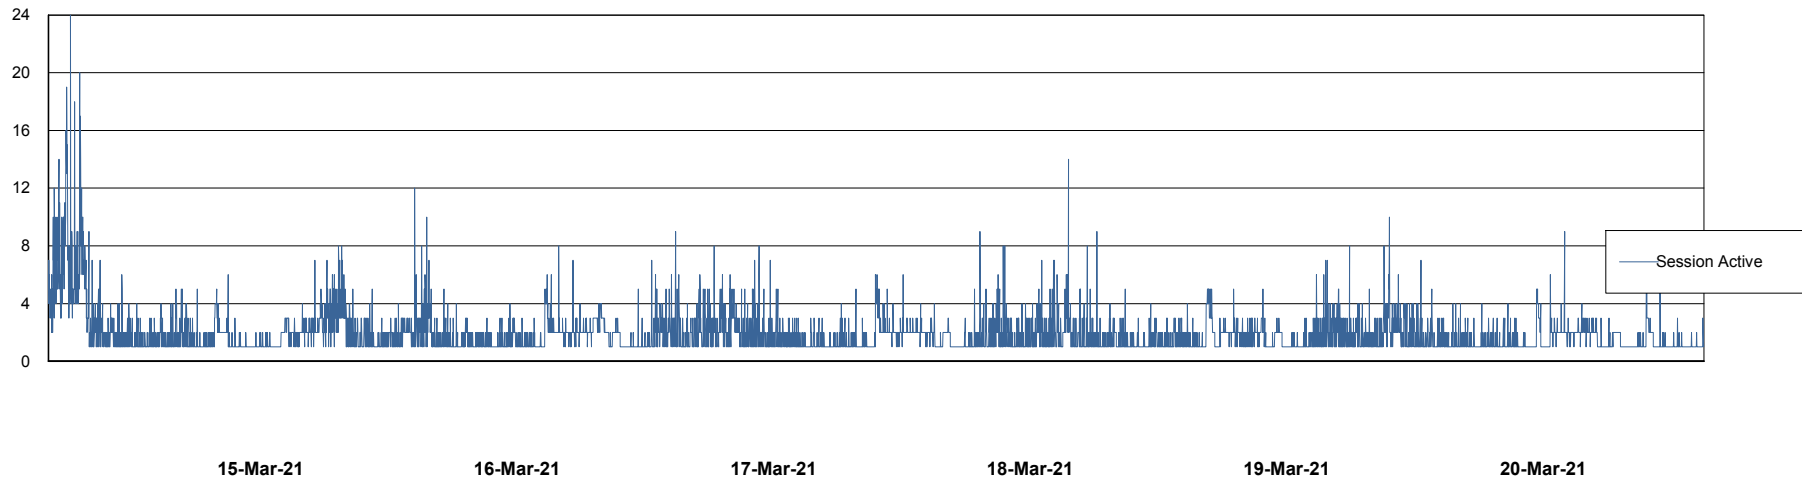

Weekly SLA Customer Report

Customer BGG_Production
Database ID 58

Database Performance BGGDB_BI

Weekly SLA Customer Report

Customer BGG_Production
Database ID 58

Database Performance BGGDB_Production

Weekly SLA Customer Report

Customer BGG_Production
Database ID 58

Database Performance BGGDB_Standby

Weekly SLA Customer Report

Customer BGG_Production
Database ID 58

DATABASE SIZE BGGDB_BI

Database growth over last month

DATABASE SIZE BGGDB_Production