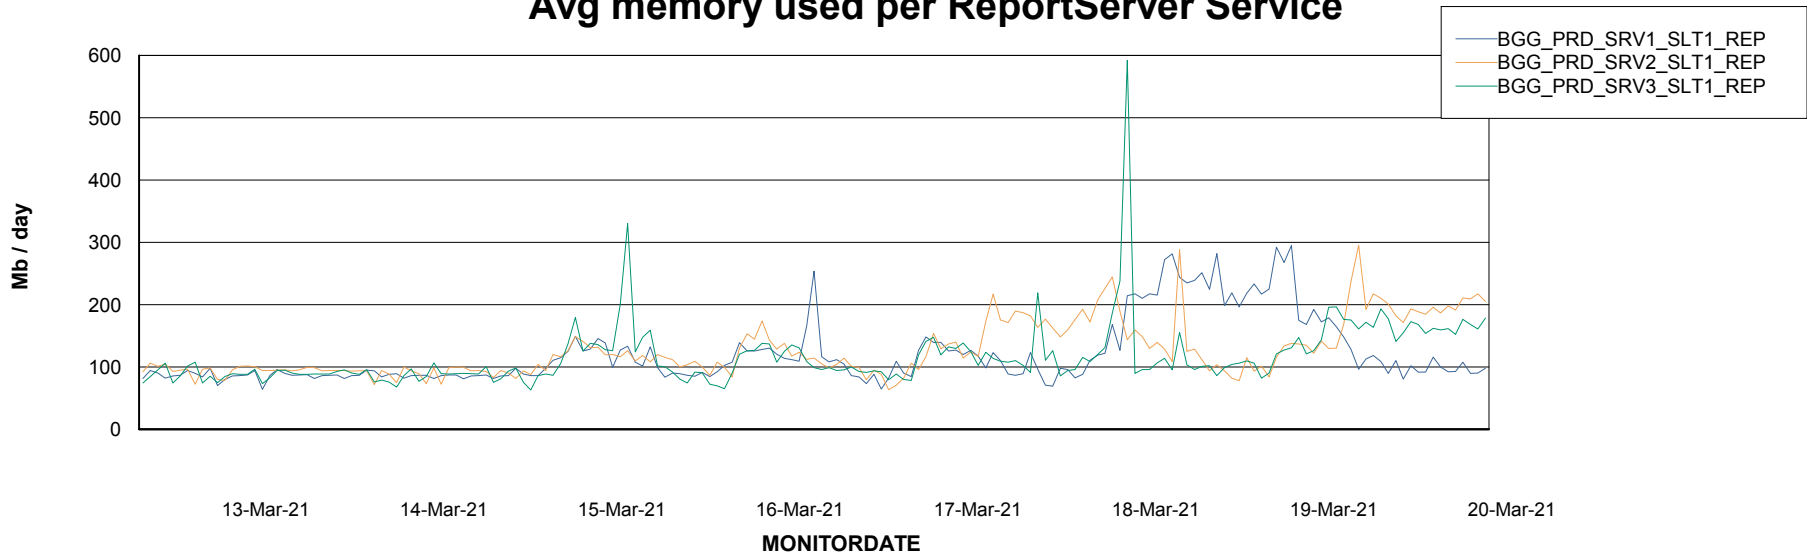

Avg memory used per ABS Server Service

Avg users per day per ABS server

Weekly SLA Customer Report

Customer BGG_Production
Database ID 58

ABSSolute Application ReportServer Services

Avg memory used per ReportServer Service