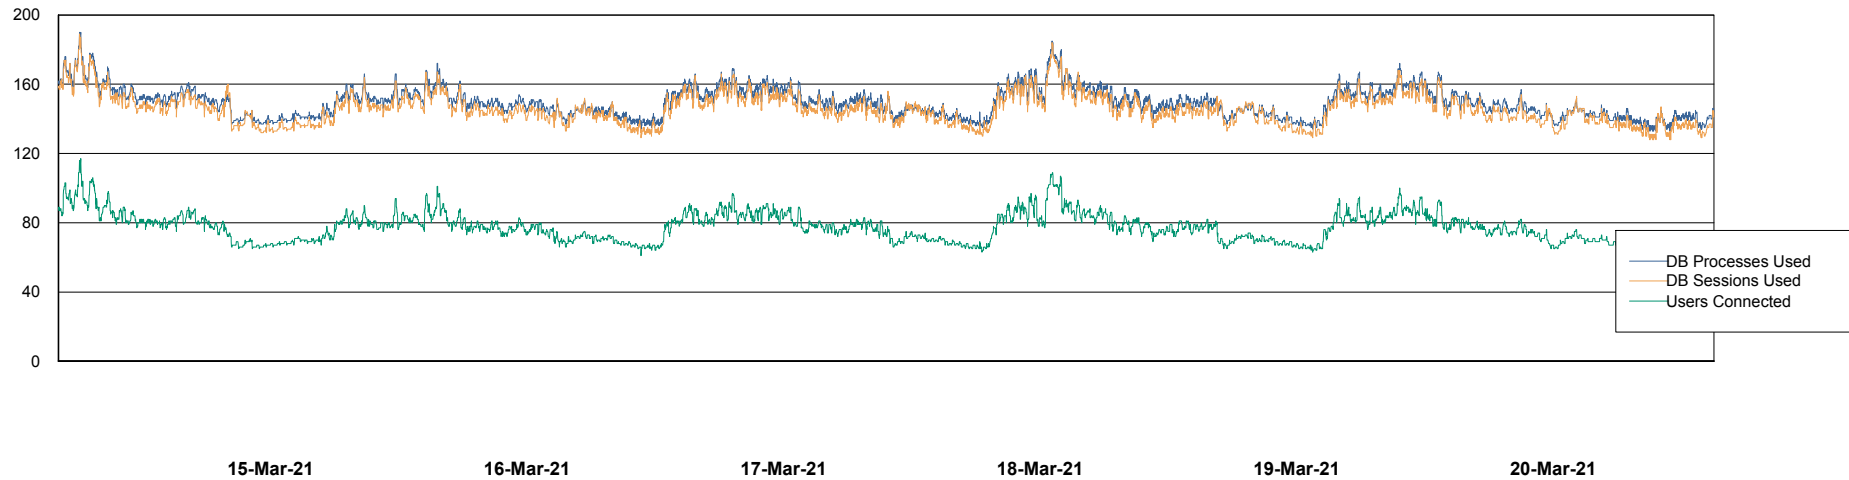

Weekly SLA Customer Report

Customer BGG_Production
Database ID 58

Database Performance BGGDB_BI

Weekly SLA Customer Report

Customer BGG_Production
Database ID 58

Database Performance BGGDB_Production

Weekly SLA Customer Report