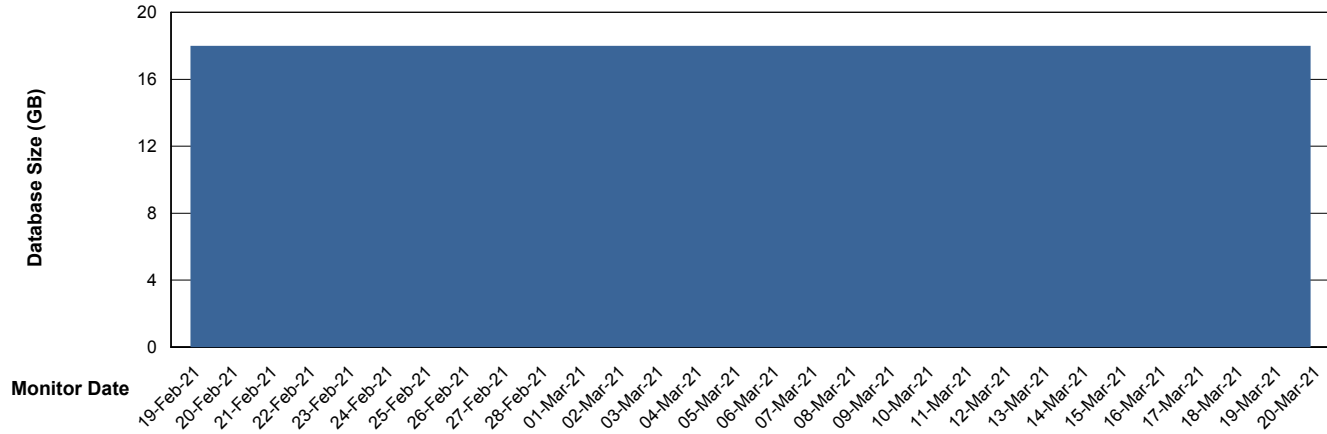

DB Processes Max 500

Weekly SLA Customer Report

Customer BCM_Production
 Database ID 81

DATABASE SIZE BCMDB_ABS1 Production Database

Database growth over last month

Database Tablespace BCMDB_ABS1 Production Database

Date	Tablespace Name	Filesize (Gb)	Usedsize (Gb)	Percentage free
20-Mar-21	ABSDATA	5	4	16
	INDX	10	8	19
19-Mar-21	ABSDATA	5	4	16
	INDX	10	8	19
18-Mar-21	ABSDATA	5	4	16
	INDX	10	8	19
17-Mar-21	ABSDATA	5	4	16
	INDX	10	8	19
16-Mar-21	ABSDATA	5	4	16
	INDX	10	8	19
15-Mar-21	ABSDATA	5	4	16
	INDX	10	8	19
14-Mar-21	ABSDATA	5	4	16
	INDX	10	8	19