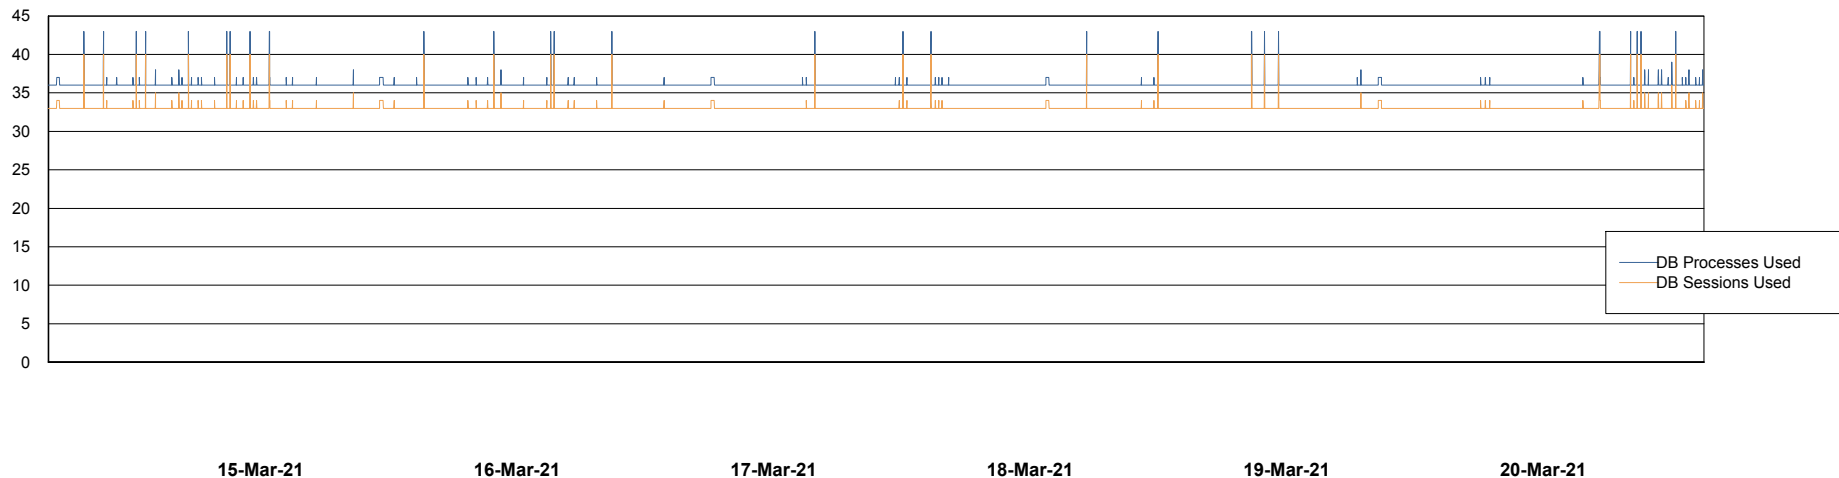

Database Performance BCMDB_ABS1SB Standby Database

DB Processes Max 500