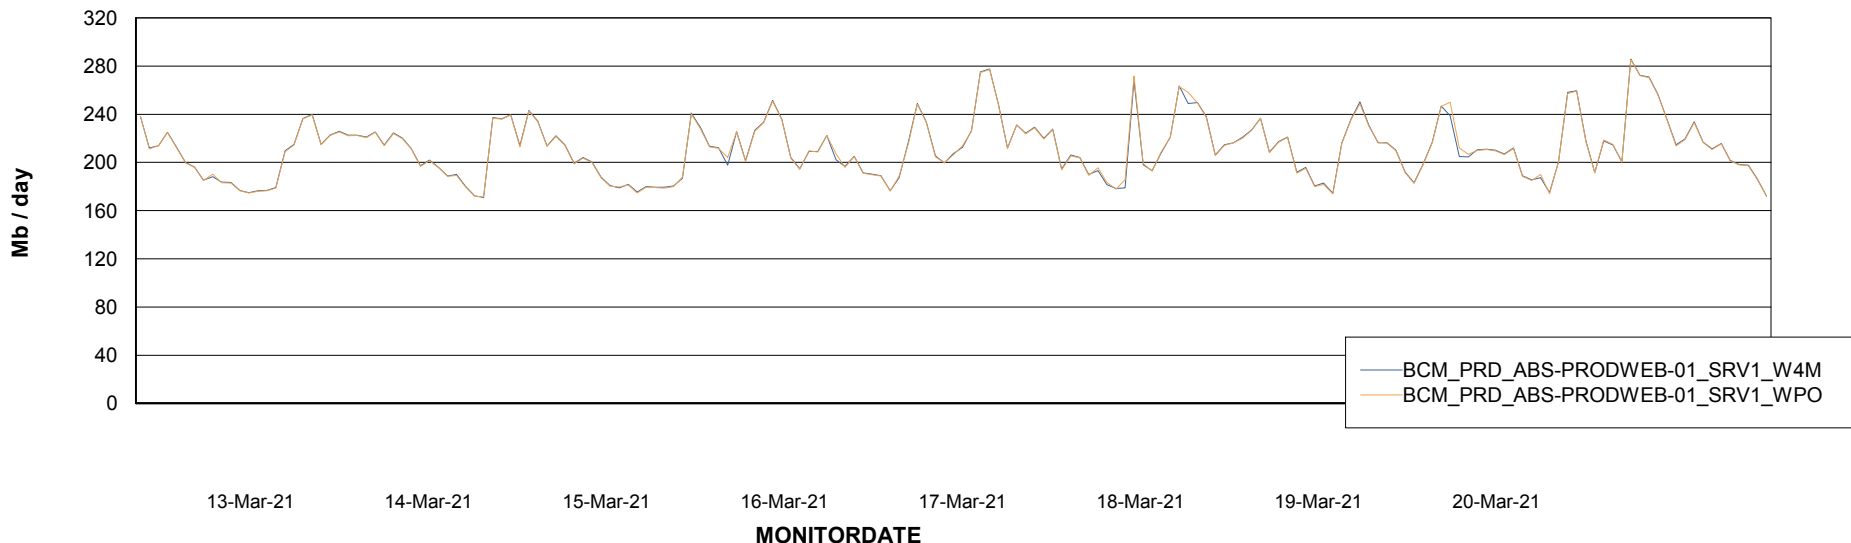

ABSSolute Application ReportServer Services

Avg memory used per ReportServer Service

Weekly SLA Customer Report

Customer BCM_Production
Database ID 81

ABSSolute Web Component Services

Avg memory used per ABS Web component