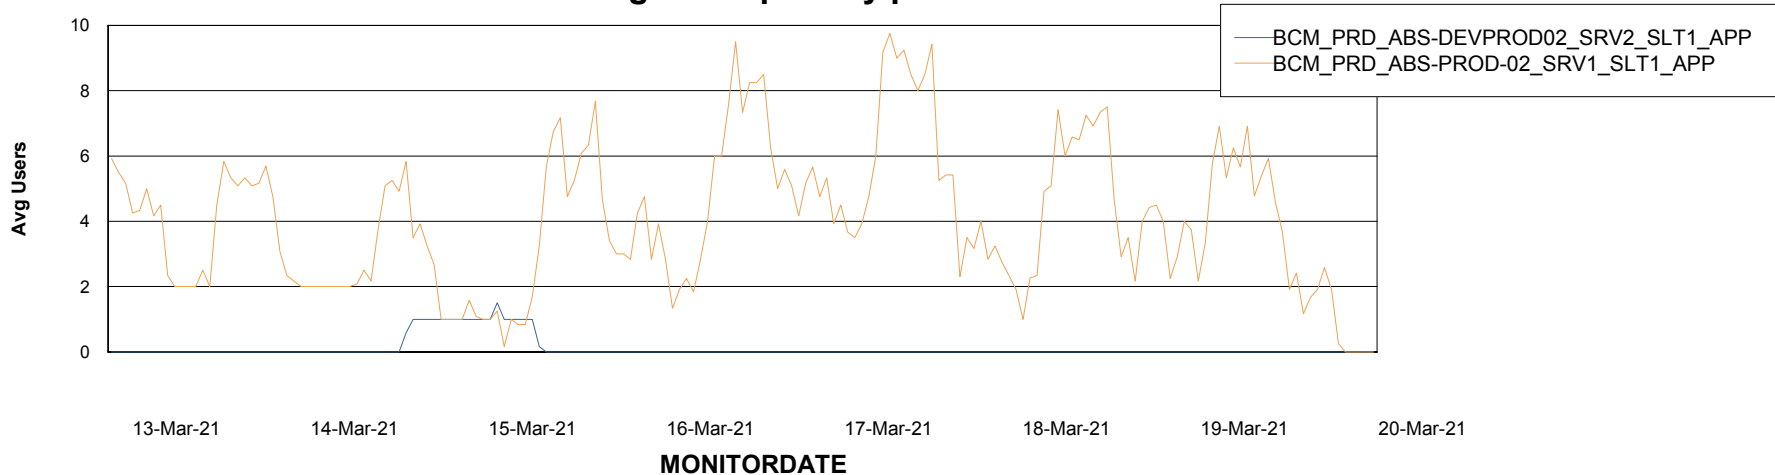

Date	Tablespace Name	Filesize (Gb)	Usedsize (Gb)	Percentage free
20-Mar-21	ABSDATA	5	4	16
	INDX	10	8	19
19-Mar-21	ABSDATA	5	4	16
	INDX	10	8	19
18-Mar-21	ABSDATA	5	4	16
	INDX	10	8	19
17-Mar-21	ABSDATA	5	4	16
	INDX	10	8	19
16-Mar-21	ABSDATA	5	4	16
	INDX	10	8	19
15-Mar-21	ABSDATA	5	4	16
	INDX	10	8	19
14-Mar-21	ABSDATA	5	4	16
	INDX	10	8	19

Weekly SLA Customer Report

Customer BCM_Production
Database ID 81

ABSSolute Application Server Services

Avg memory used per ABS Server Service

Avg users per day per ABS server

Weekly SLA Customer Report

Customer BCM_Production
Database ID 81