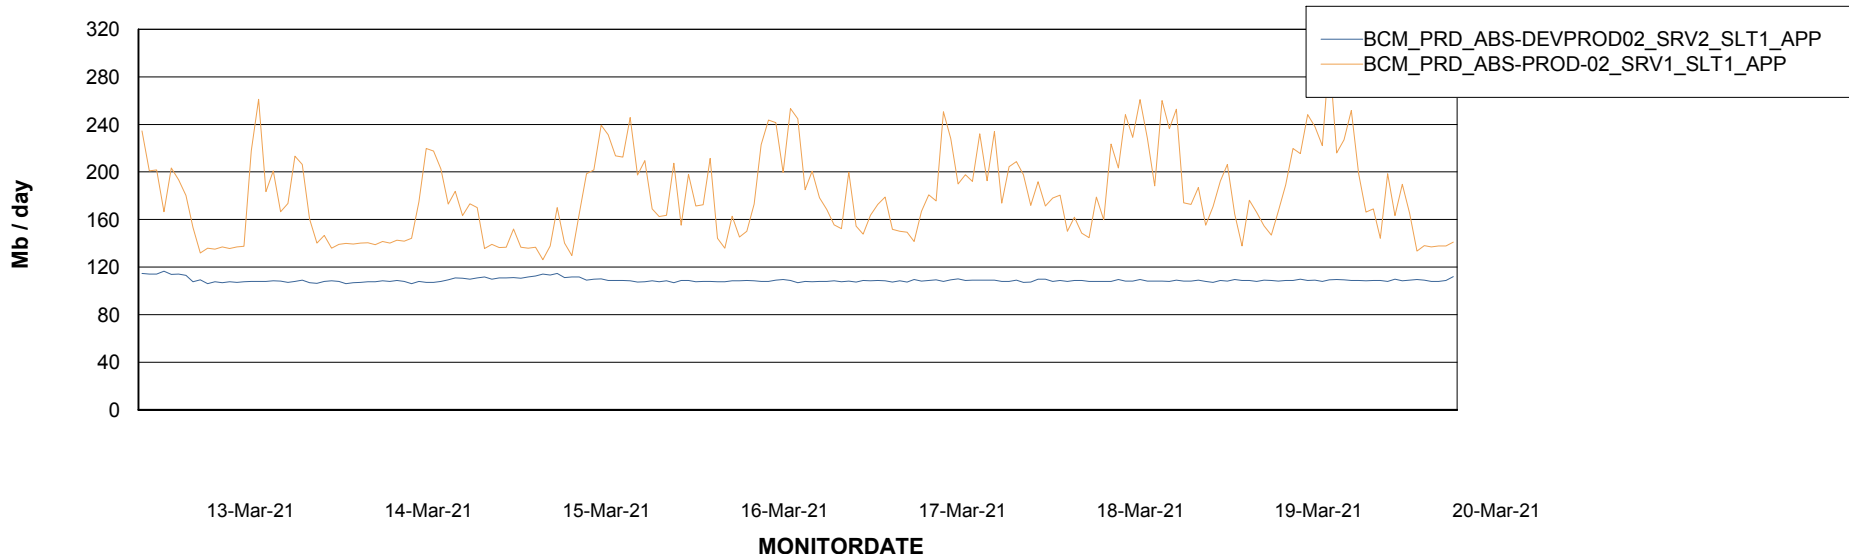

Date	Tablespace Name	Filesize (Gb)	Usedsize (Gb)	Percentage free
20-Mar-21	ABSDATA	5	4	16
	INDX	10	8	19
19-Mar-21	ABSDATA	5	4	16
	INDX	10	8	19
18-Mar-21	ABSDATA	5	4	16
	INDX	10	8	19
17-Mar-21	ABSDATA	5	4	16
	INDX	10	8	19
16-Mar-21	ABSDATA	5	4	16
	INDX	10	8	19
15-Mar-21	ABSDATA	5	4	16
	INDX	10	8	19
14-Mar-21	ABSDATA	5	4	16
	INDX	10	8	19

Weekly SLA Customer Report

Customer BCM_Production
Database ID 81

ABSSolute Application Server Services

Avg memory used per ABS Server Service

Avg users per day per ABS server

Weekly SLA Customer Report

Customer BCM_Production
Database ID 81