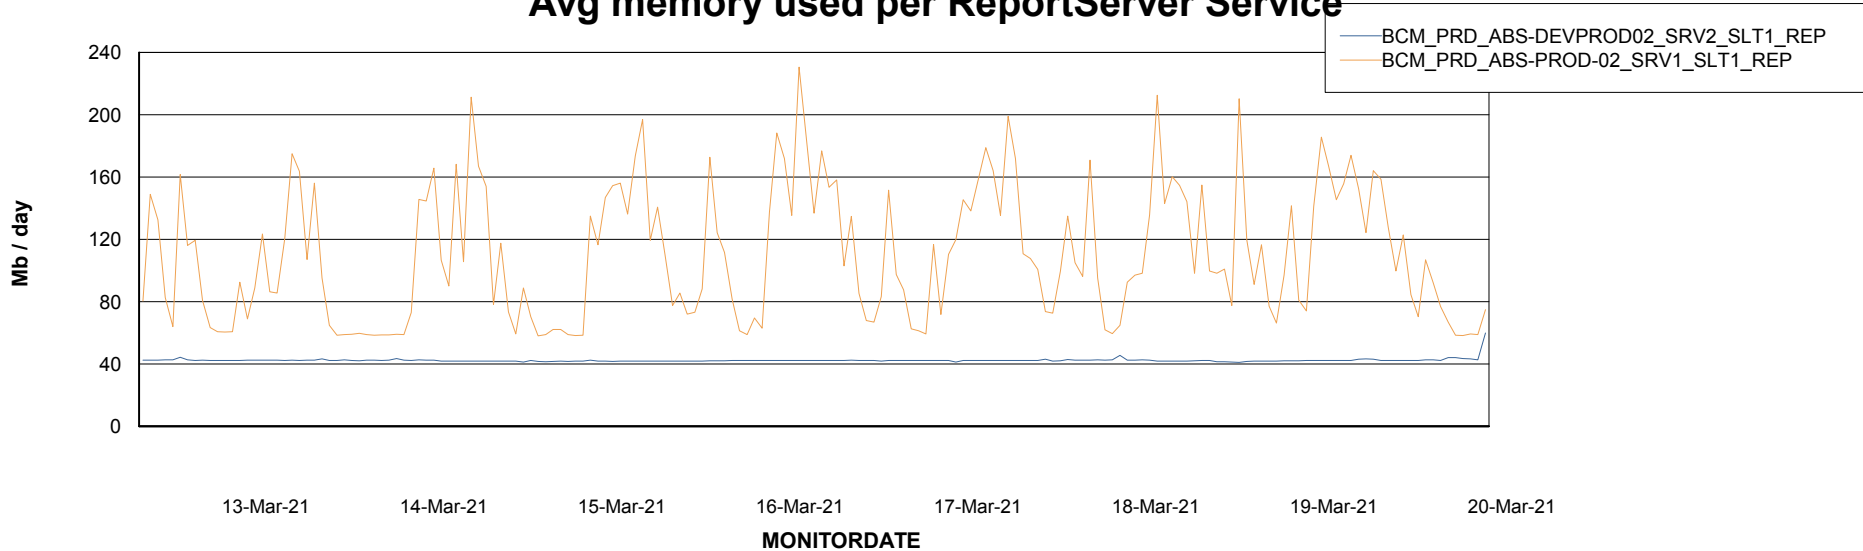

ABSSolute Application ReportServer Services

Avg memory used per ReportServer Service