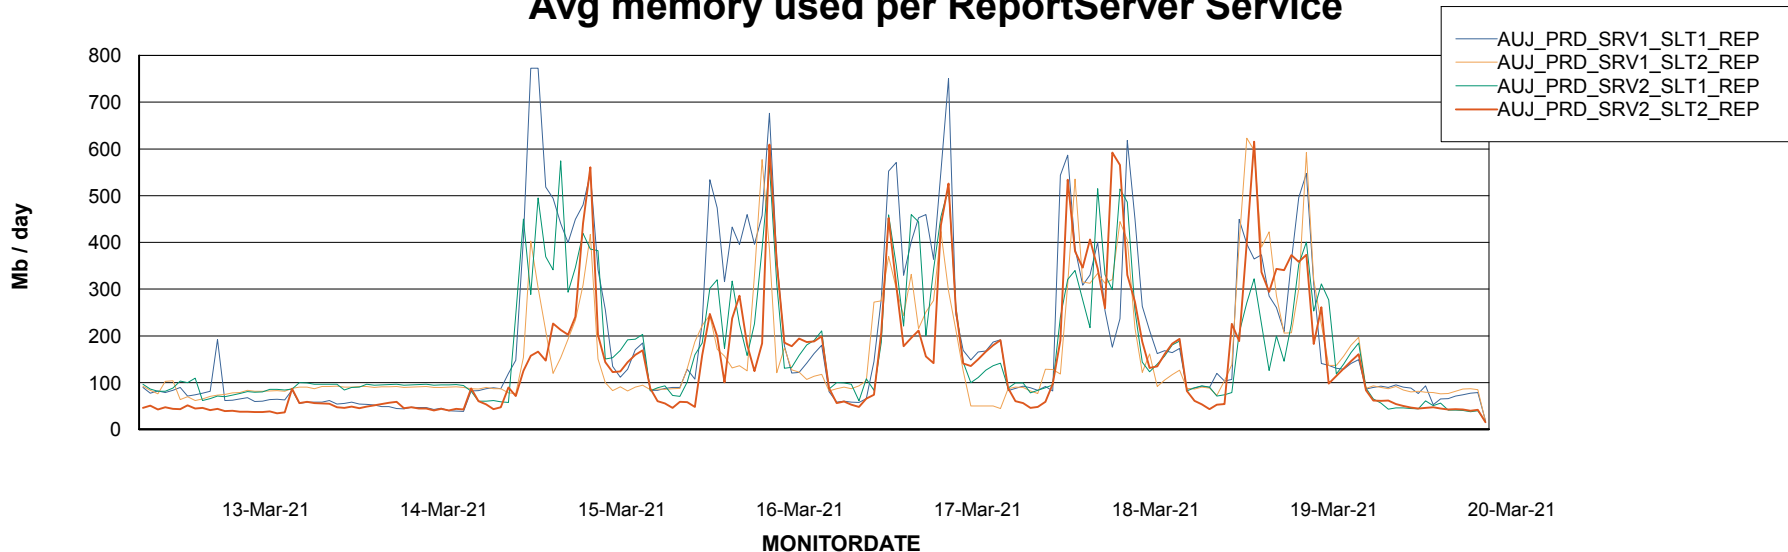

Avg memory used per ABS Server Service

Avg users per day per ABS server

Weekly SLA Customer Report

Customer AUJ_Production
Database ID 41

ABSolute Application ReportServer Services

Avg memory used per ReportServer Service