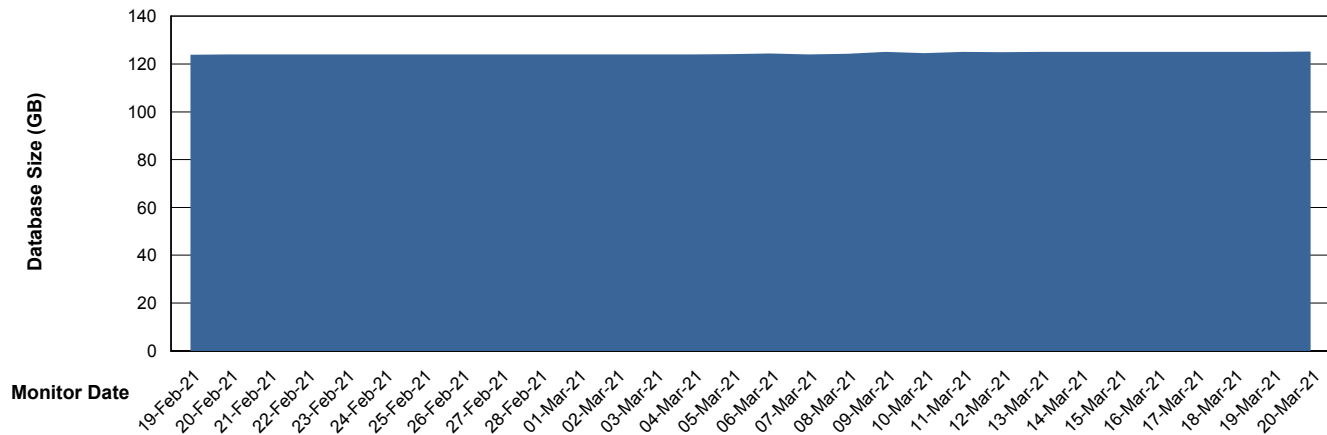

Customer AUJ_Production
Database ID 41

Database Performance AUJDB_BI_TS1

Weekly SLA Customer Report

Customer AUJ_Production
Database ID 41

DATABASE SIZE AUJ_DB4_Primary

Database growth over last month

DATABASE SIZE AUJDB_BI

Database growth over last month

Weekly SLA Customer Report

Customer AUJ_Production
Database ID 41

DATABASE SIZE AUJDB_BI_TS1

Database growth over last month

Weekly SLA Customer Report

Customer AUJ_Production
Database ID 41