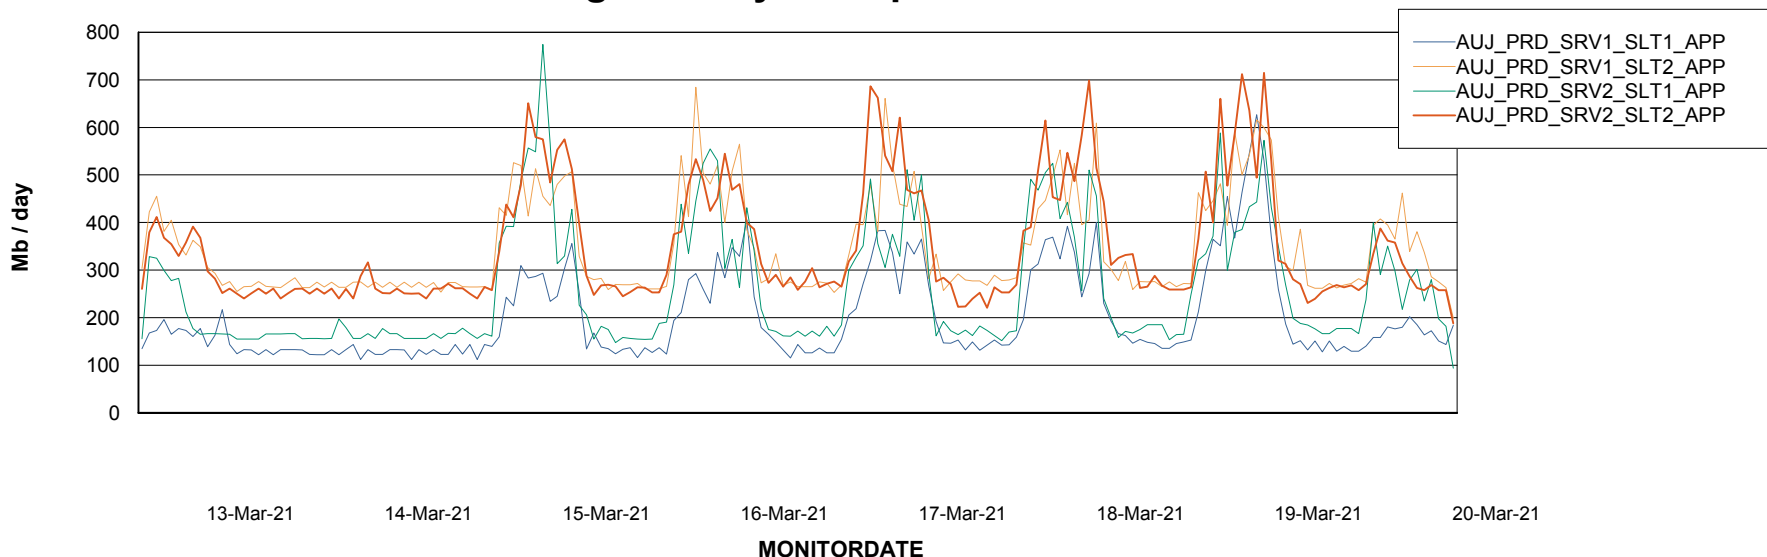

ABSSolute Application Server Services

Avg memory used per ABS Server Service