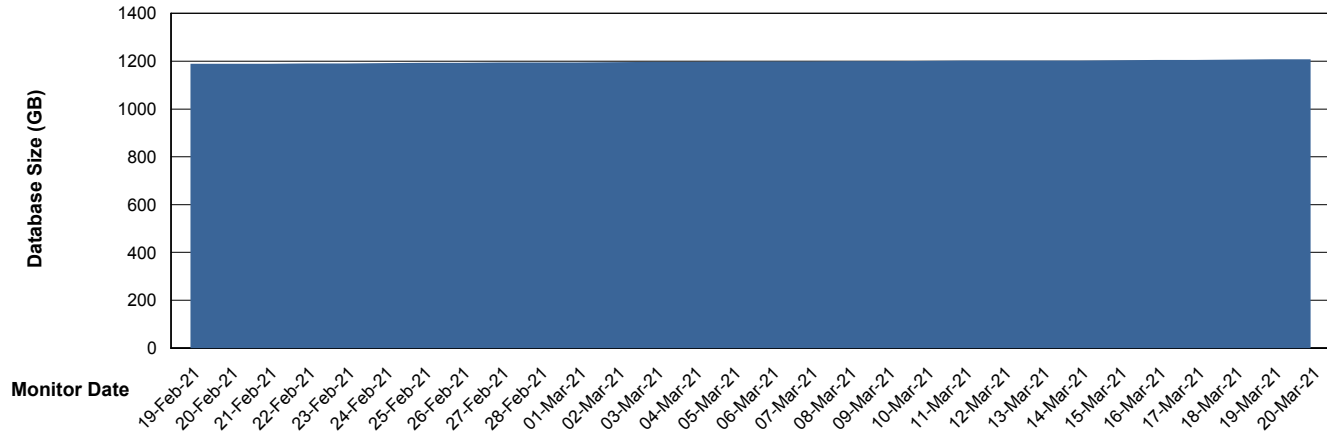

Customer AUJ_Production
Database ID 41

Database Performance AUJDB_BI_TS1

Weekly SLA Customer Report

Customer AUJ_Production
Database ID 41

DATABASE SIZE AUJ_DB4_Primary

Database growth over last month

DATABASE SIZE AUJDB_BI

Database growth over last month

Weekly SLA Customer Report

Customer AUJ_Production
Database ID 41

DATABASE SIZE AUJDB_BI_TS1

Database growth over last month

Weekly SLA Customer Report

Customer AUJ_Production
Database ID 41