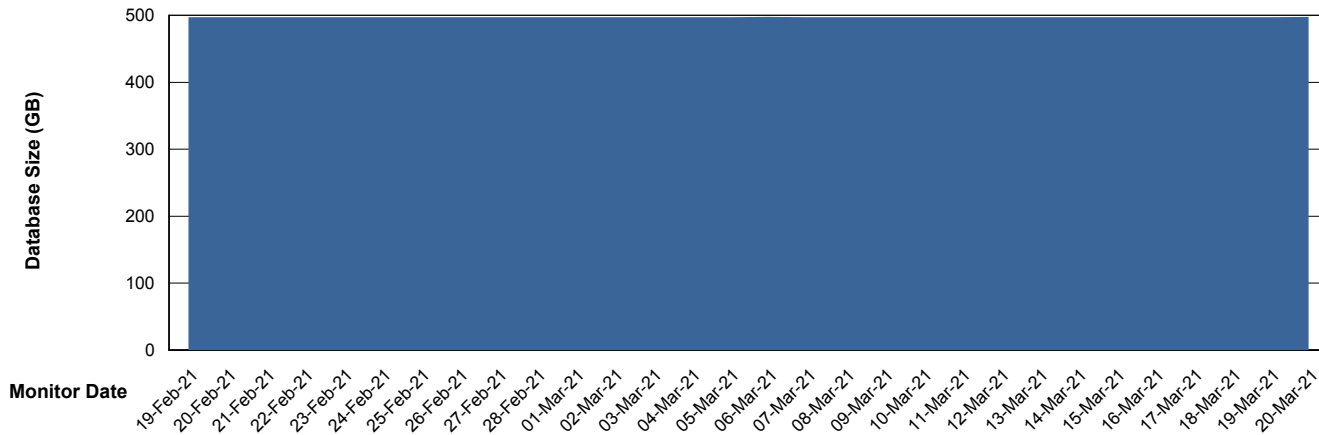

Database growth over last month

Weekly SLA Customer Report

Customer AUJ_Production
Database ID 41

DATABASE SIZE AUJDB_BI_TS1

Database growth over last month

Weekly SLA Customer Report

Customer AUJ_Production
Database ID 41