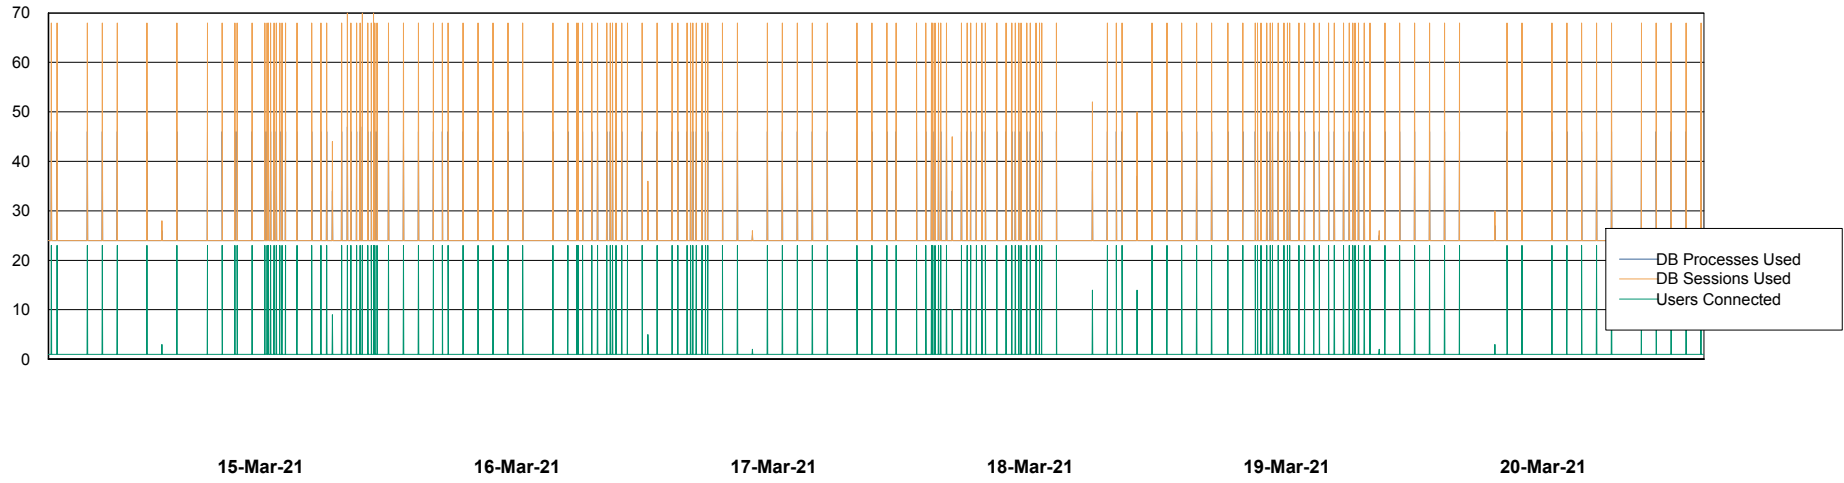

Weekly SLA Customer Report

Customer AUJ_Production
Database ID 41

Database Performance AUJ_DB4_Primary

Weekly SLA Customer Report

Customer AUJ_Production
Database ID 41

Database Performance AUJ_DB5_Standby

Weekly SLA Customer Report

Customer AUJ_Production
Database ID 41

Database Performance AUJ_DB6_Standby2

Weekly SLA Customer Report

Customer AUJ_Production
Database ID 41

Database Performance AUJDB_BI

Weekly SLA Customer Report