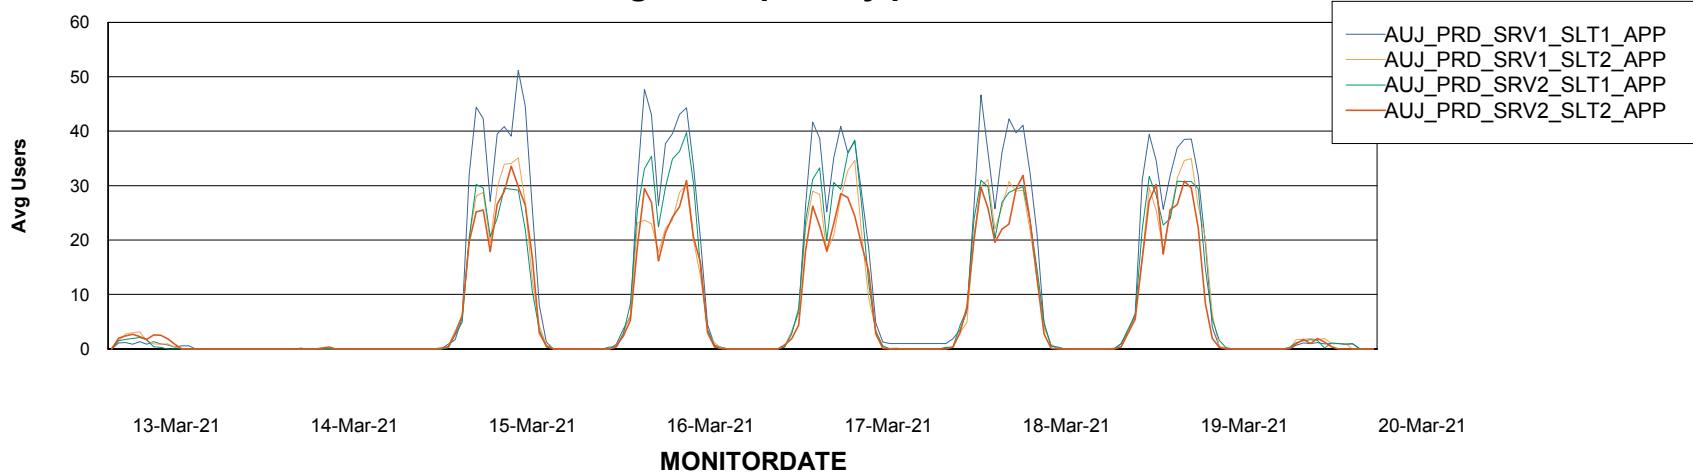

Avg users per day per ABS server