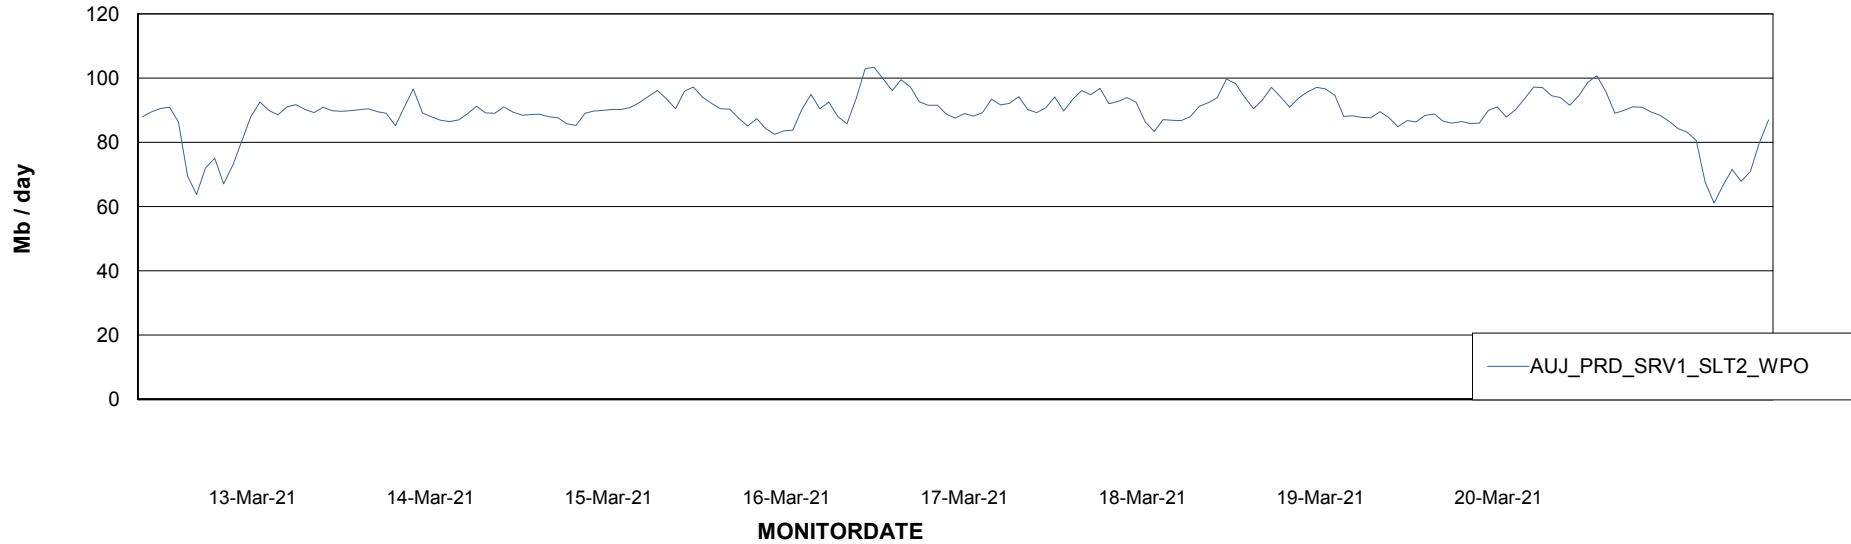

ABSSolute Web Component Services

Avg memory used per ABS Web component