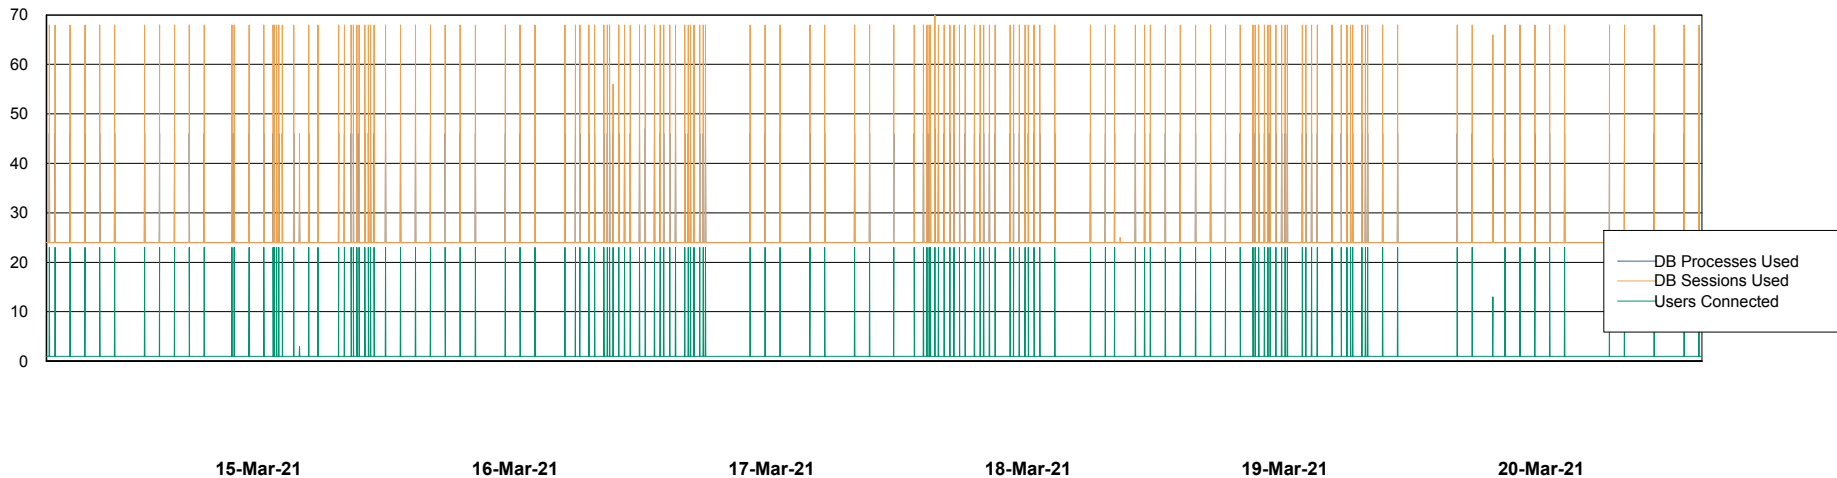

Weekly SLA Customer Report

Customer AUJ_Production
Database ID 41

Database Performance AUJ_DB4_Primary

Weekly SLA Customer Report

Customer AUJ_Production
Database ID 41

Database Performance AUJ_DB5_Standby

Weekly SLA Customer Report

Customer AUJ_Production
Database ID 41

Database Performance AUJ_DB6_Standby2

Weekly SLA Customer Report

Customer AUJ_Production
Database ID 41

Database Performance AUJDB_BI

Weekly SLA Customer Report