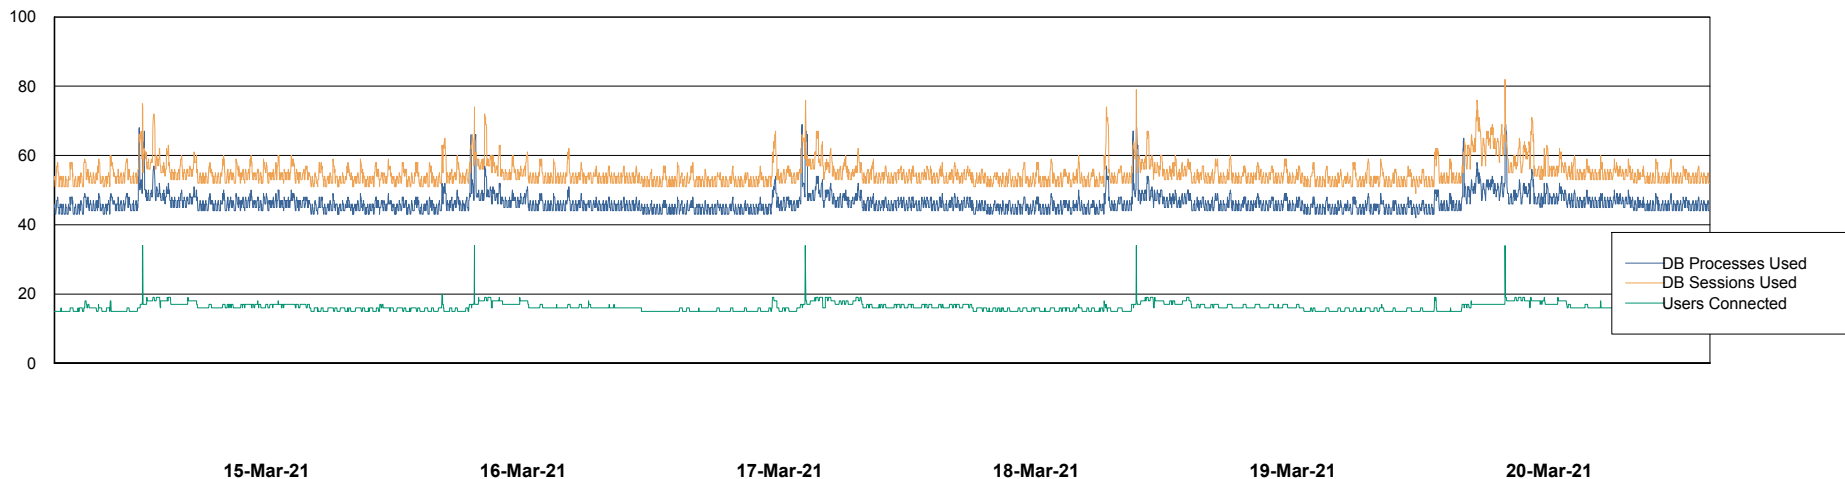

Weekly SLA Customer Report

Customer AUJ_Production
Database ID 41

Database Performance AUJ_DB6_Standby2

Weekly SLA Customer Report

Customer AUJ_Production
Database ID 41

Database Performance AUJDB_BI

Weekly SLA Customer Report