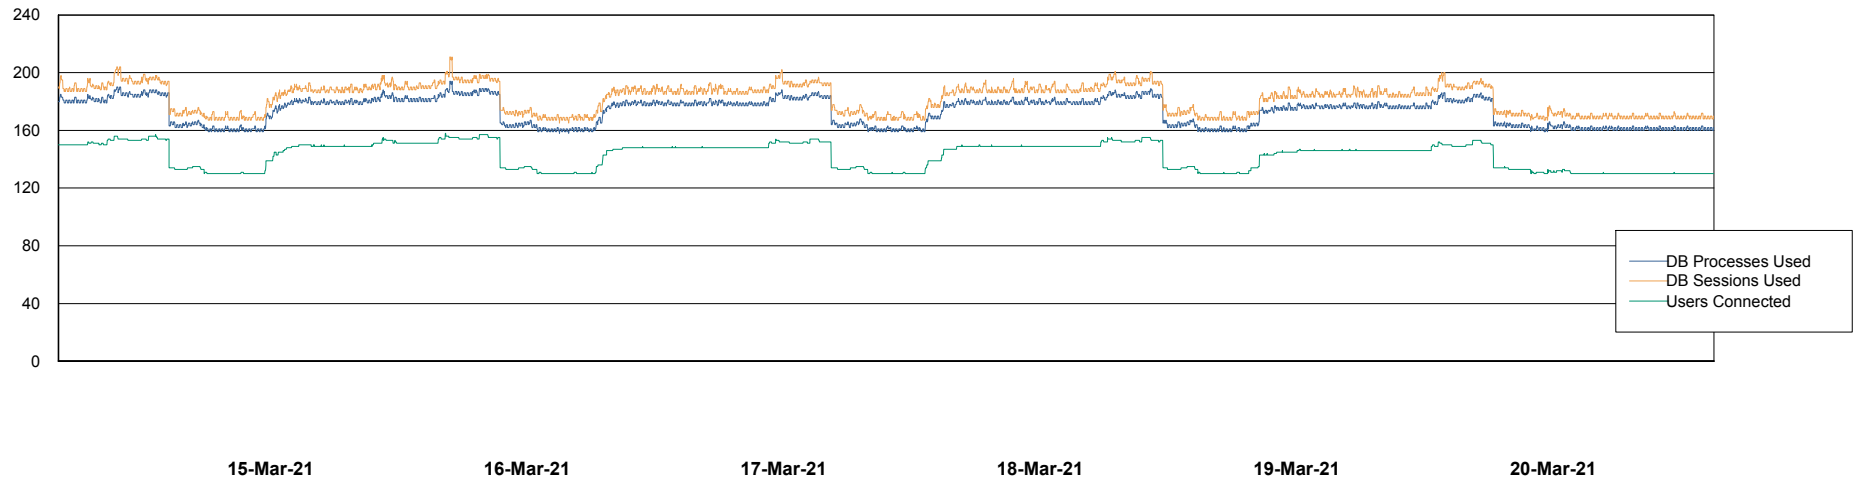

Weekly SLA Customer Report

Customer AUJ_Production
Database ID 41

Harddisk Usage AUJ_PRD_ORACLE_BI1

	Free disk space on / (%)	Total disk space on / (Gb)	Used disk space on / (Gb)
20-Mar-21	24	526	379
19-Mar-21	25	526	376
18-Mar-21	25	526	376
17-Mar-21	25	526	376
16-Mar-21	25	526	376
15-Mar-21	26	526	371
14-Mar-21	26	526	371

Weekly SLA Customer Report

Customer AUJ_Production
Database ID 41

Database Performance AUJ_DB4_Primary

Weekly SLA Customer Report

Customer AUJ_Production
Database ID 41

Database Performance AUJ_DB5_Standby