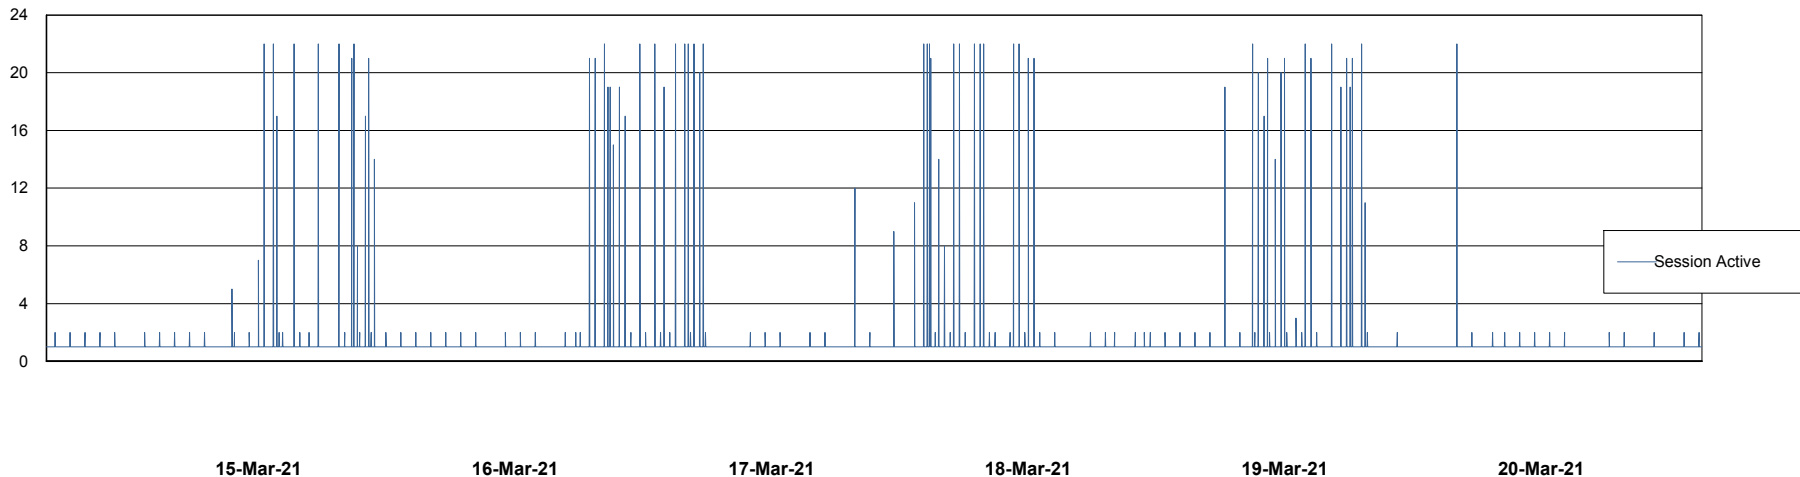

Weekly SLA Customer Report

Customer AUJ_Production
Database ID 41

Database Performance AUJ_DB4_Primary

Weekly SLA Customer Report

Customer AUJ_Production
Database ID 41

Database Performance AUJ_DB5_Standby

Weekly SLA Customer Report

Customer AUJ_Production
Database ID 41

Database Performance AUJ_DB6_Standby2

Weekly SLA Customer Report

Customer AUJ_Production
Database ID 41

Database Performance AUJDB_BI

Weekly SLA Customer Report