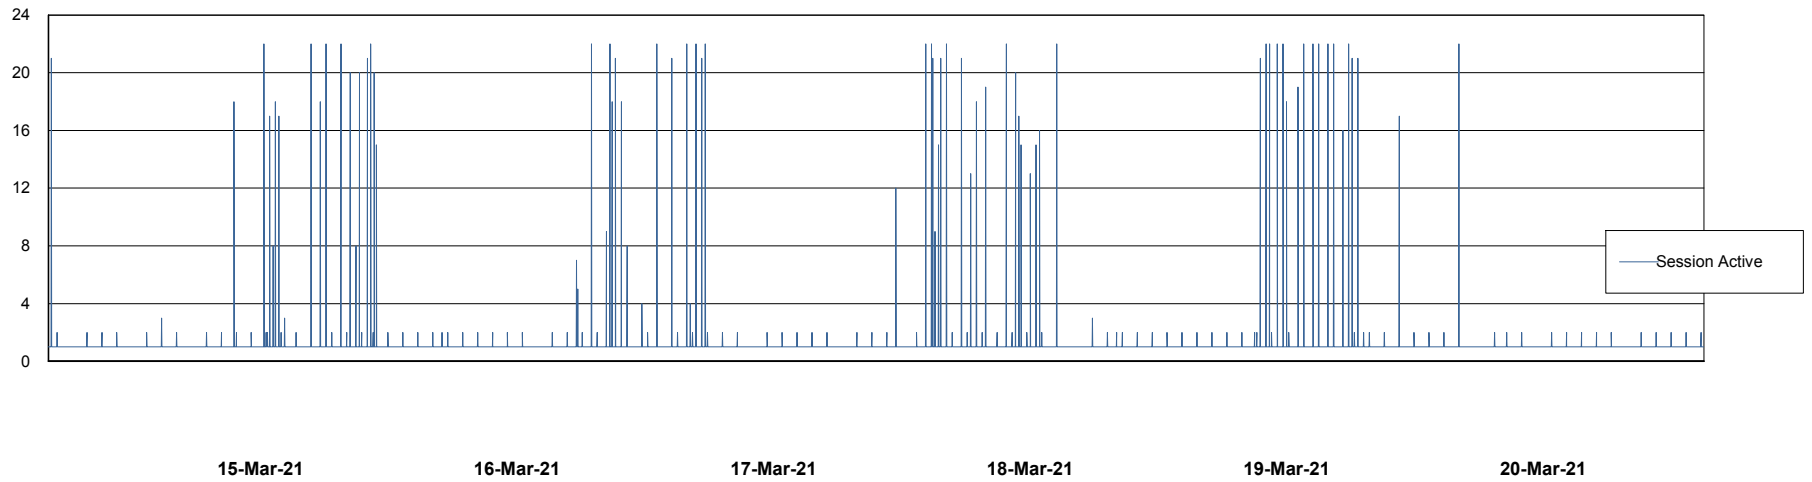

Weekly SLA Customer Report

Customer AUJ_Production
Database ID 41

Database Performance AUJ_DB4_Primary

Weekly SLA Customer Report

Customer AUJ_Production
Database ID 41

Database Performance AUJ_DB5_Standby

Weekly SLA Customer Report

Customer AUJ_Production
Database ID 41

Database Performance AUJ_DB6_Standby2

Weekly SLA Customer Report

Customer AUJ_Production
Database ID 41

Database Performance AUJDB_BI

Weekly SLA Customer Report