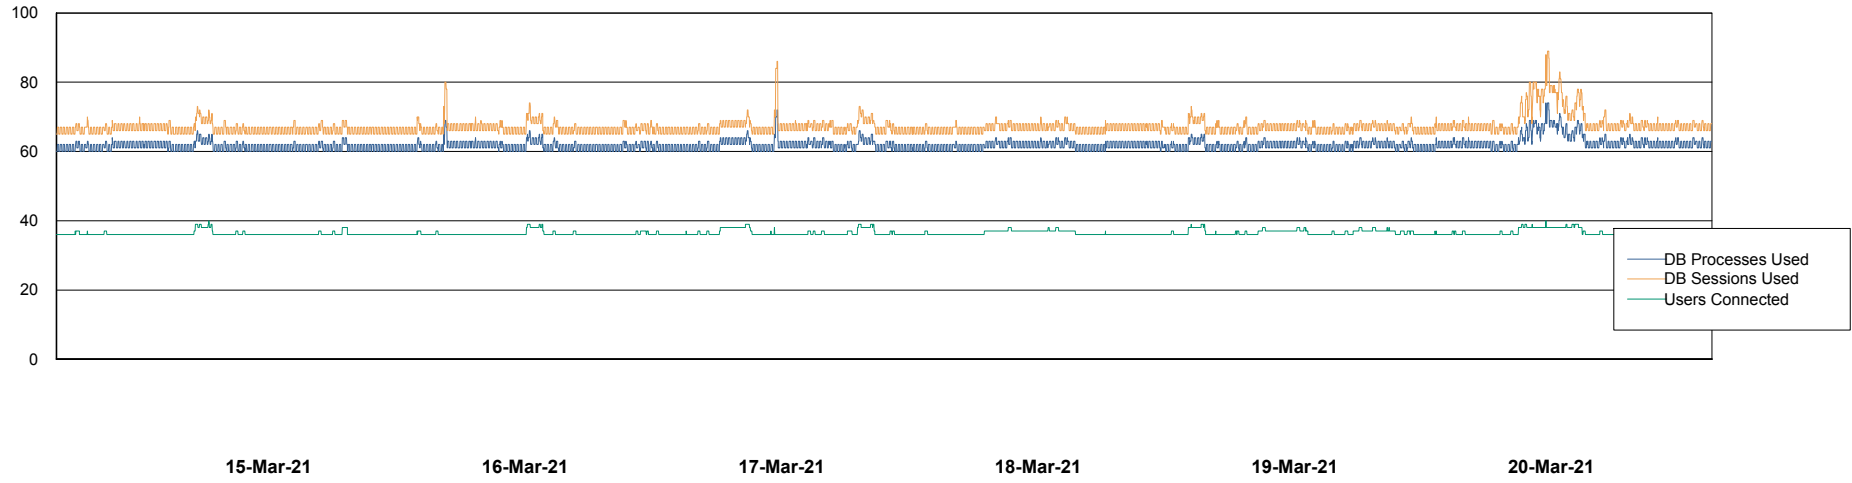

Database Performance AUJDB_BI_TS1