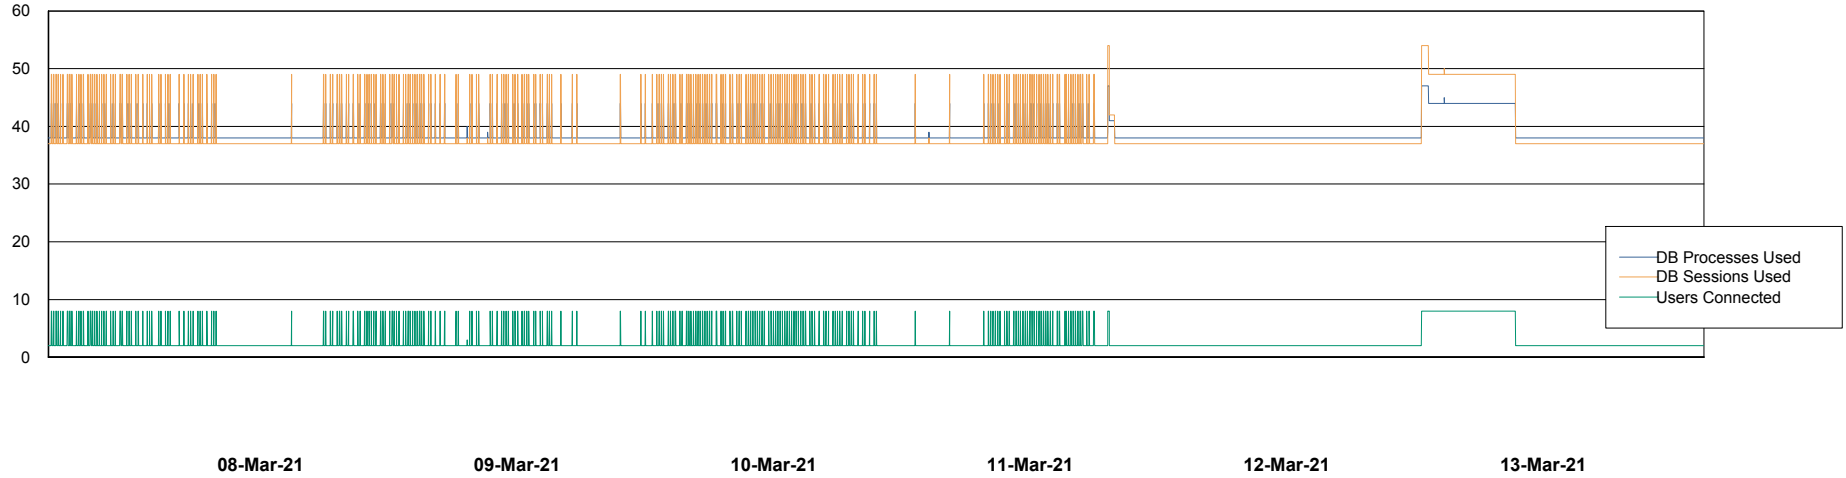

Database Performance VOSDB_Standby

DB Processes Max 500
DB Sessions Max 772