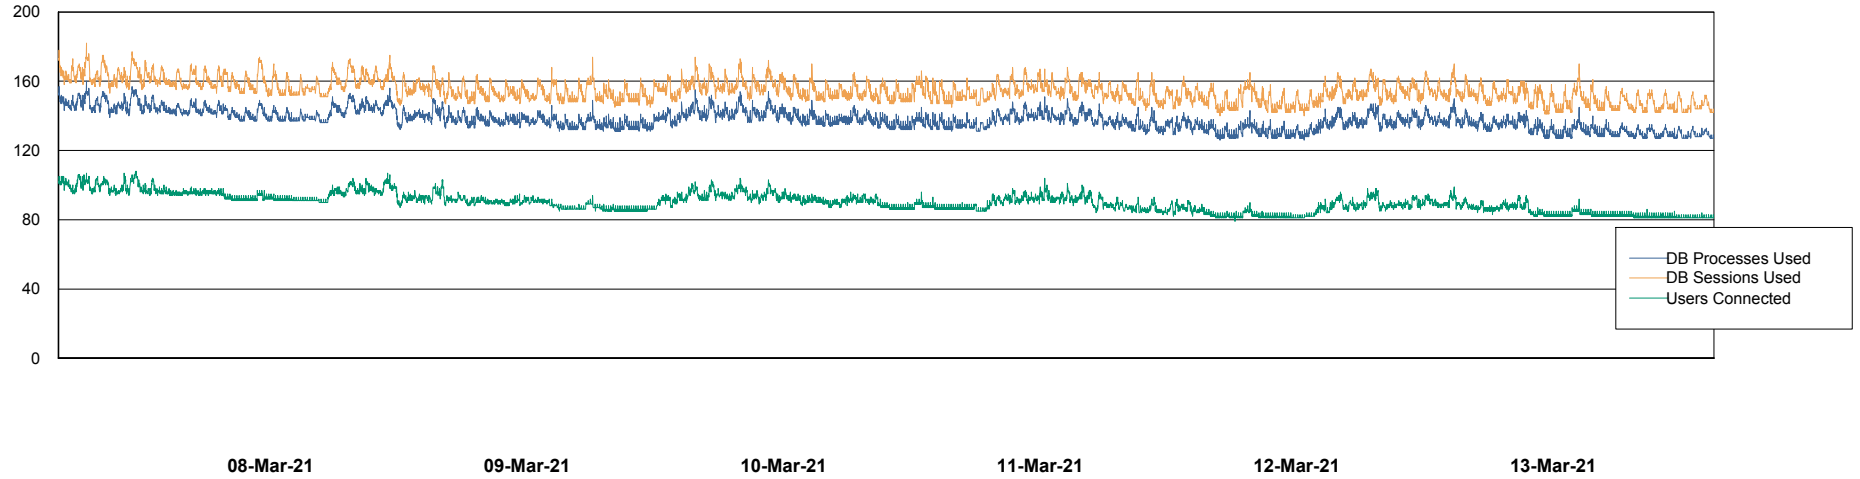

Database Performance VOSDB_Production

DB Processes Max 300
DB Sessions Max 472