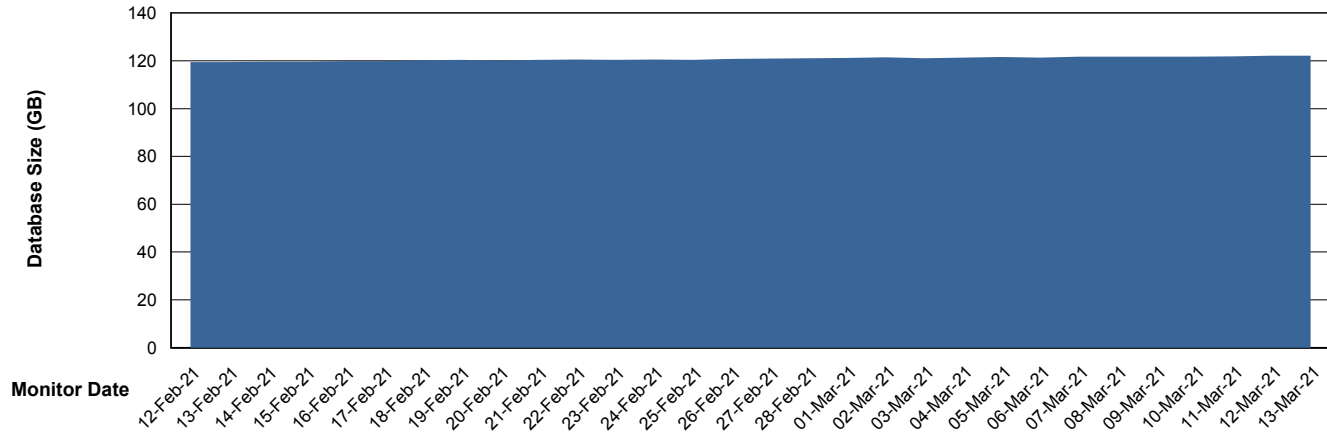

DATABASE SIZE VOSBIDB_Production

Database growth over last month