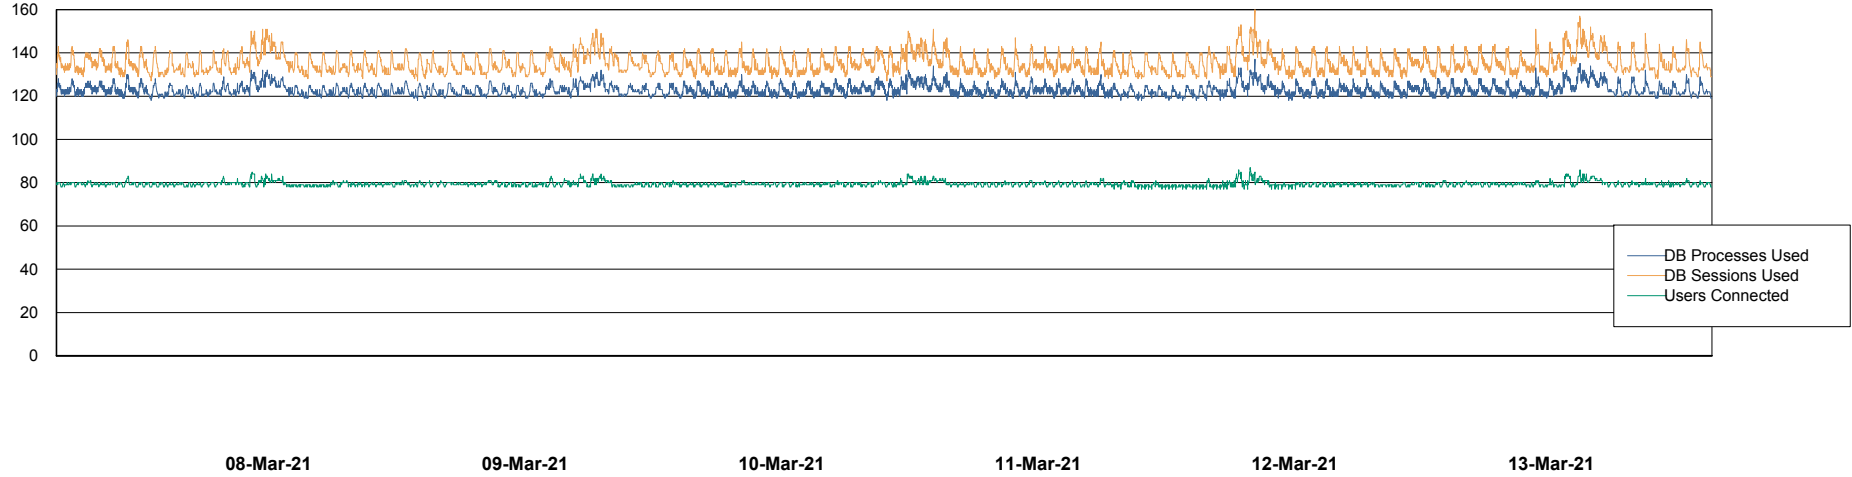

Database Performance VOSBIDB_Production

DB Processes Max 300
DB Sessions Max 472