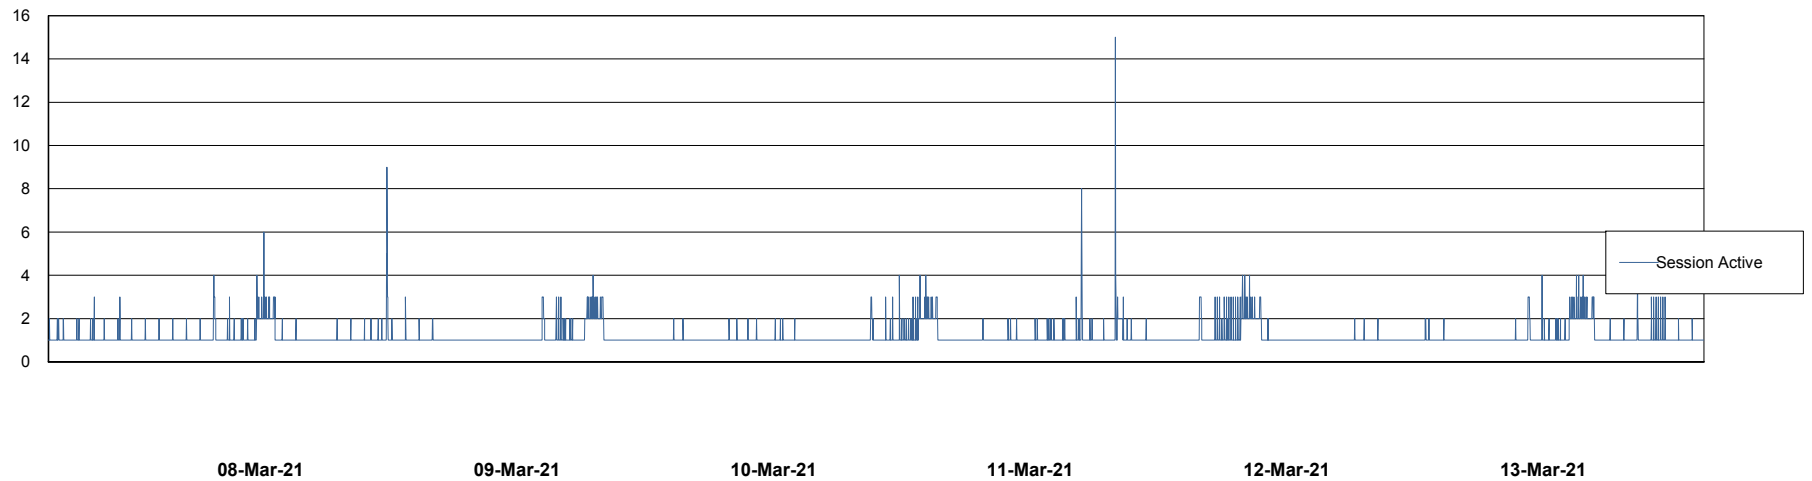

Database Performance VOSBIDB_Production

DB Processes Max 300
DB Sessions Max 472