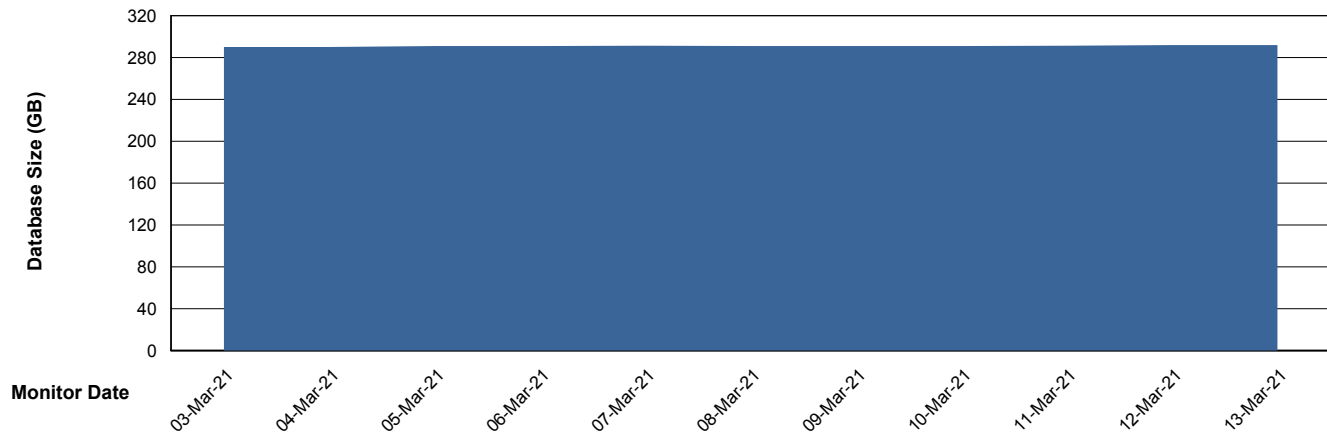

# Weekly SLA Customer Report

Customer VOS\_Production  
Database ID 68

DATABASE SIZE VOSBIDB\_Production

### Database growth over last month

DATABASE SIZE VOSDB\_Production

### Database growth over last month