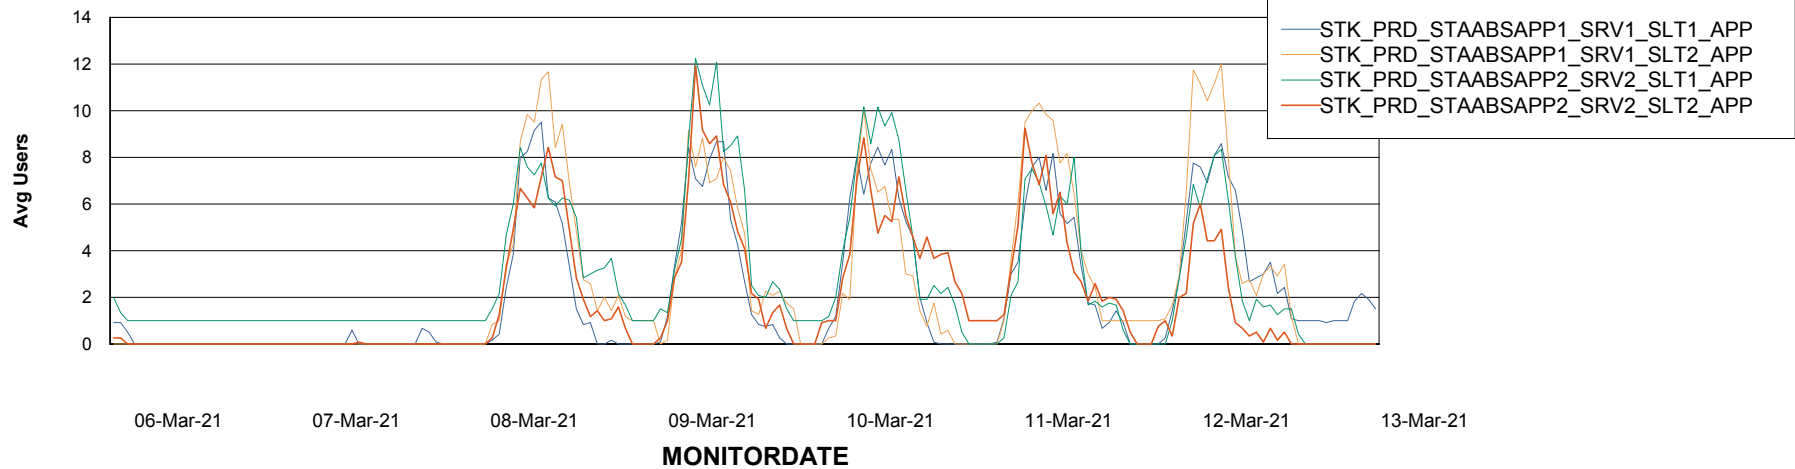

Avg users per day per ABS server