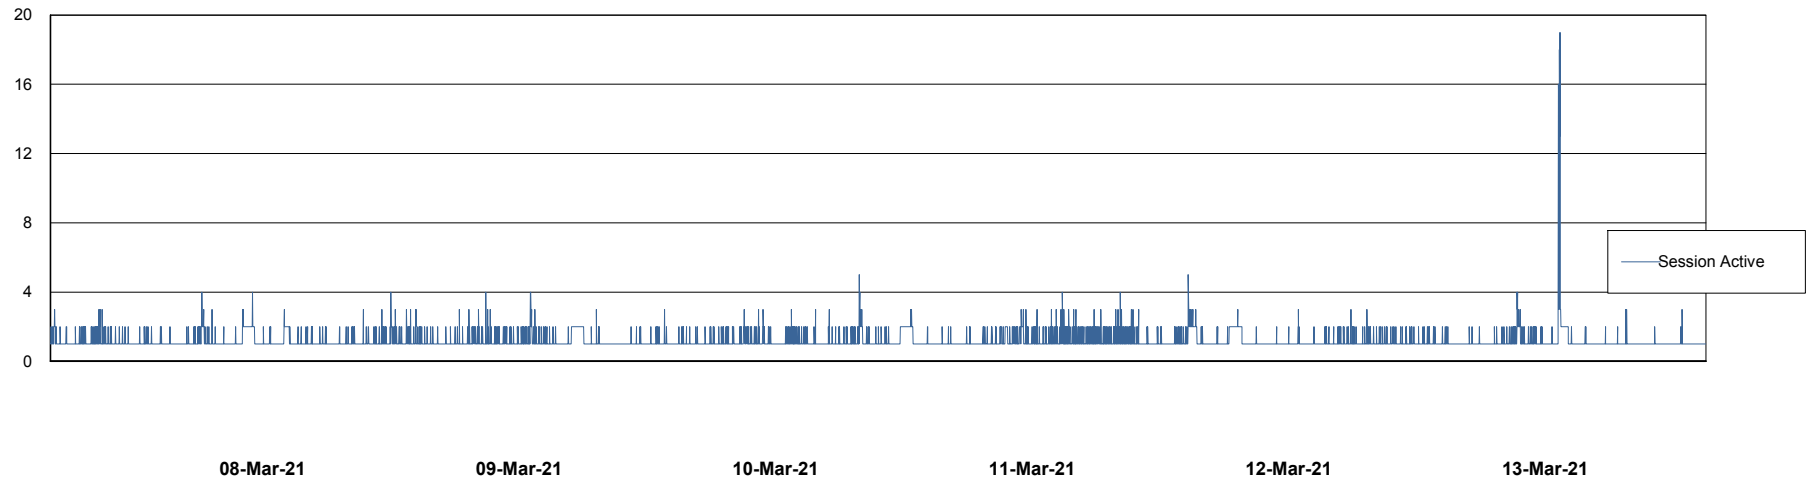

Database Performance STKDB_ABS1 Production Database

DB Processes Max 500
DB Sessions Max 776