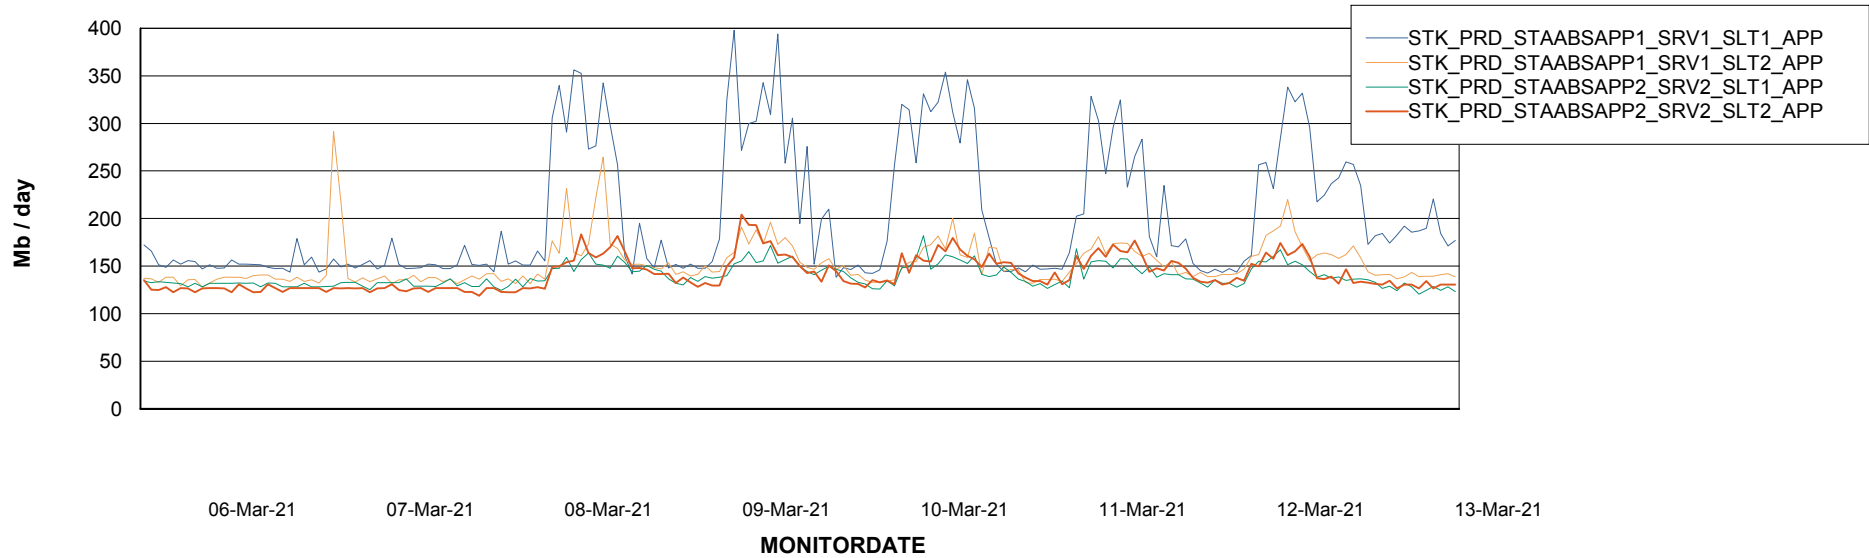

ABSSolute Application Server Services

Avg memory used per ABS Server Service