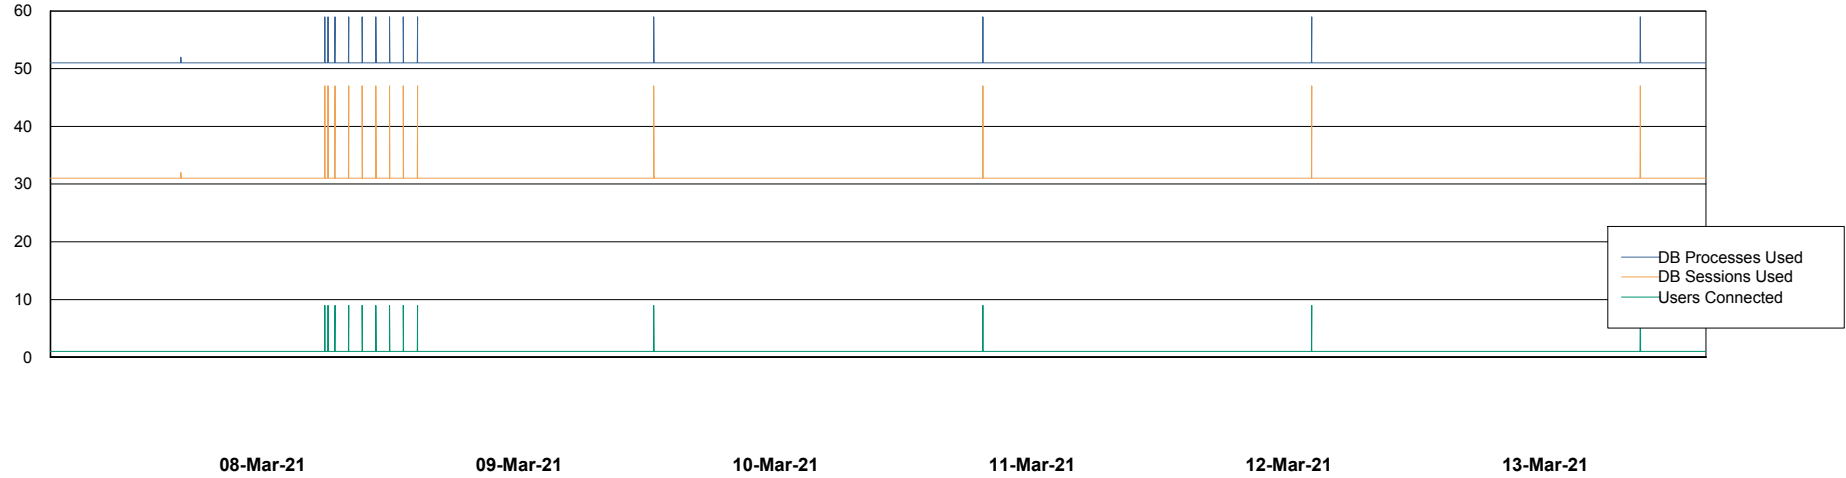

Database Performance STKDB_ABS1SB Standby Database

DB Processes Max 500
DB Sessions Max 774