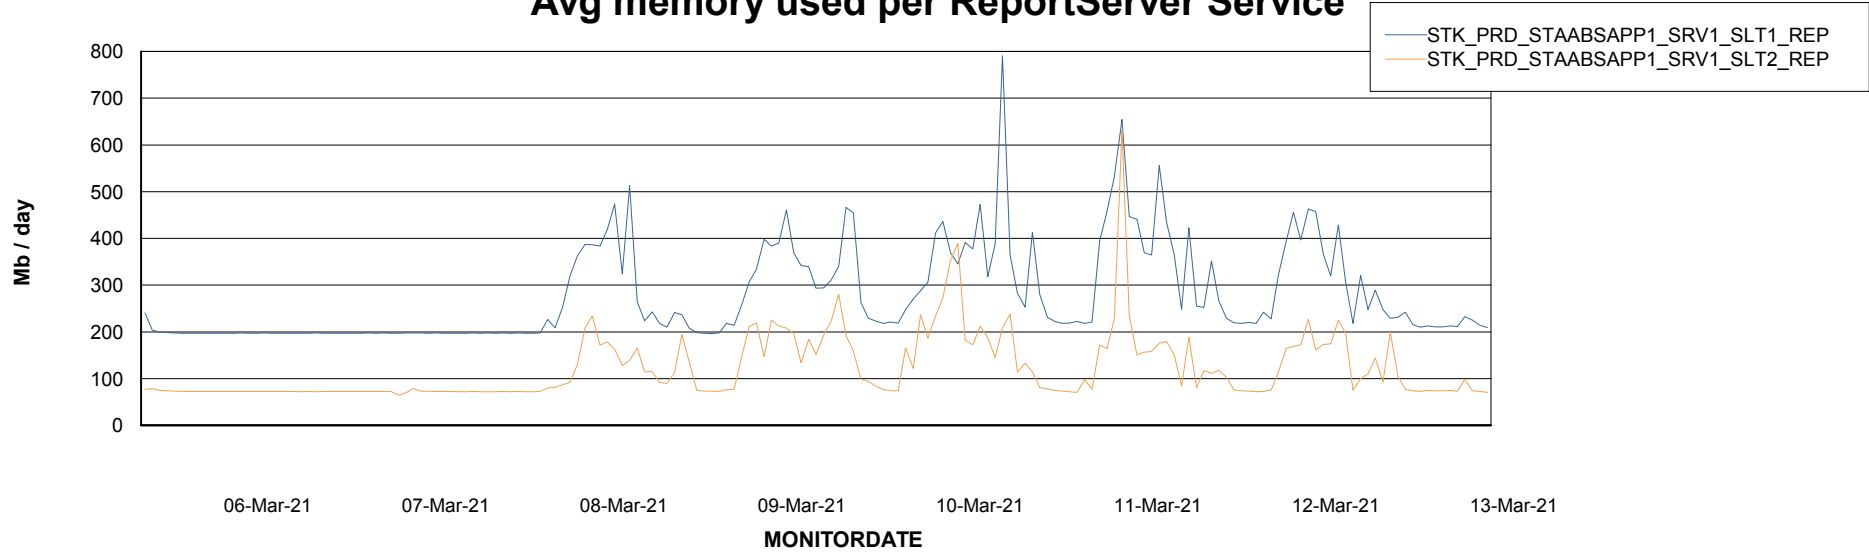

ABSSolute Application ReportServer Services

Avg memory used per ReportServer Service