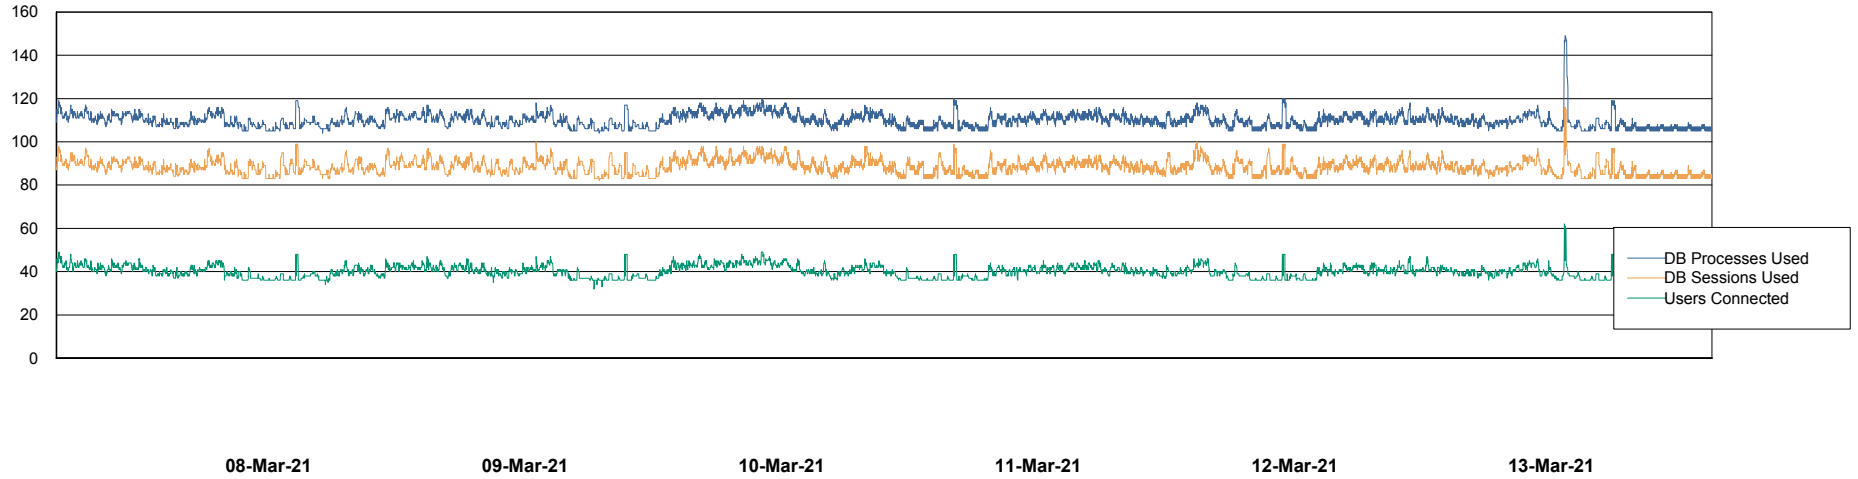

Database Performance STKDB_ABS1 Production Database

DB Processes Max 500
DB Sessions Max 776