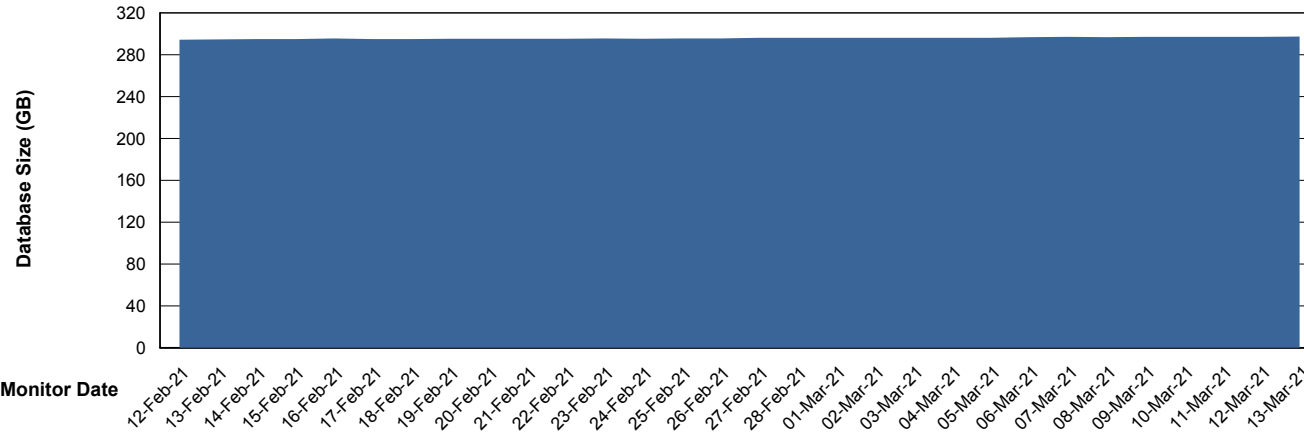

DATABASE SIZE STKDB_ABS1 Production Database

Database growth over last month

Database Tablespace STKDB_ABS1 Production Database

Date	Tablespace Name	Filesize (Gb)	Usedsize (Gb)	Percentage free
13-Mar-21	ABSDATA	177	122	31
	INDX	206	170	17
12-Mar-21	ABSDATA	177	122	31
	INDX	206	170	17
11-Mar-21	ABSDATA	177	122	31
	INDX	206	170	17
10-Mar-21	ABSDATA	177	122	31
	INDX	206	170	17
09-Mar-21	ABSDATA	177	122	31
	INDX	206	170	17
08-Mar-21	ABSDATA	177	122	31
	INDX	206	170	17
07-Mar-21	ABSDATA	177	122	31
	INDX	206	170	17