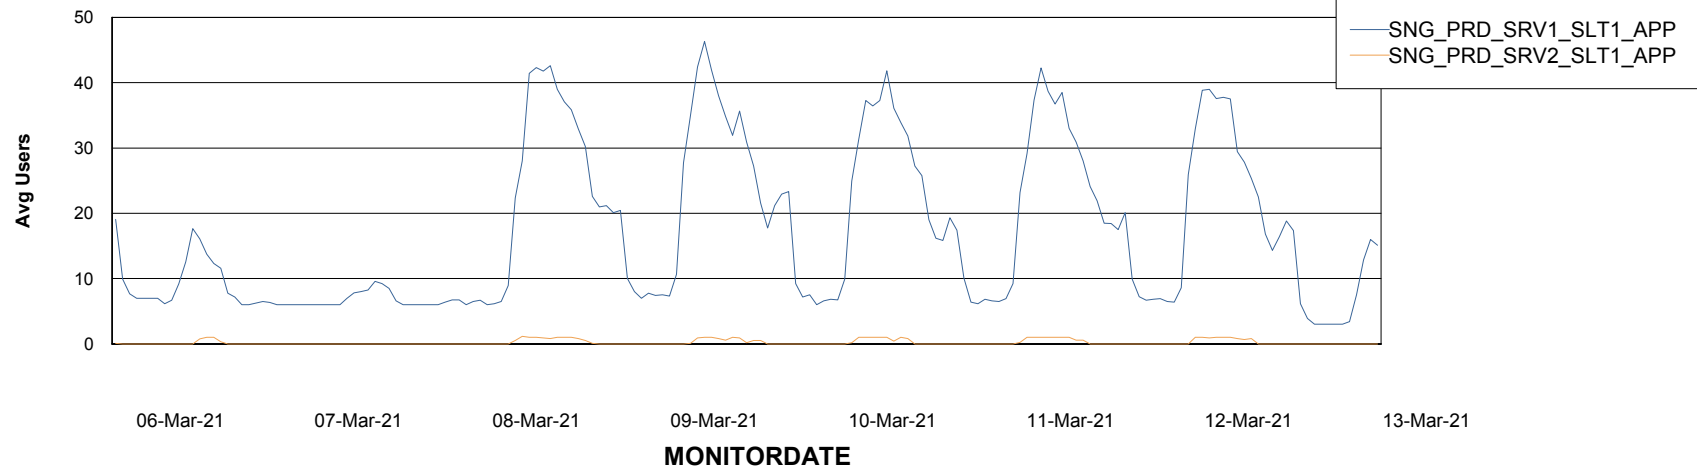

Weekly SLA Customer Report

Customer SNG_Production
Database ID 70

ABSSolute Application Server Services

Avg memory used per ABS Server Service

Avg users per day per ABS server

Weekly SLA Customer Report

Customer SNG_Production
Database ID 70