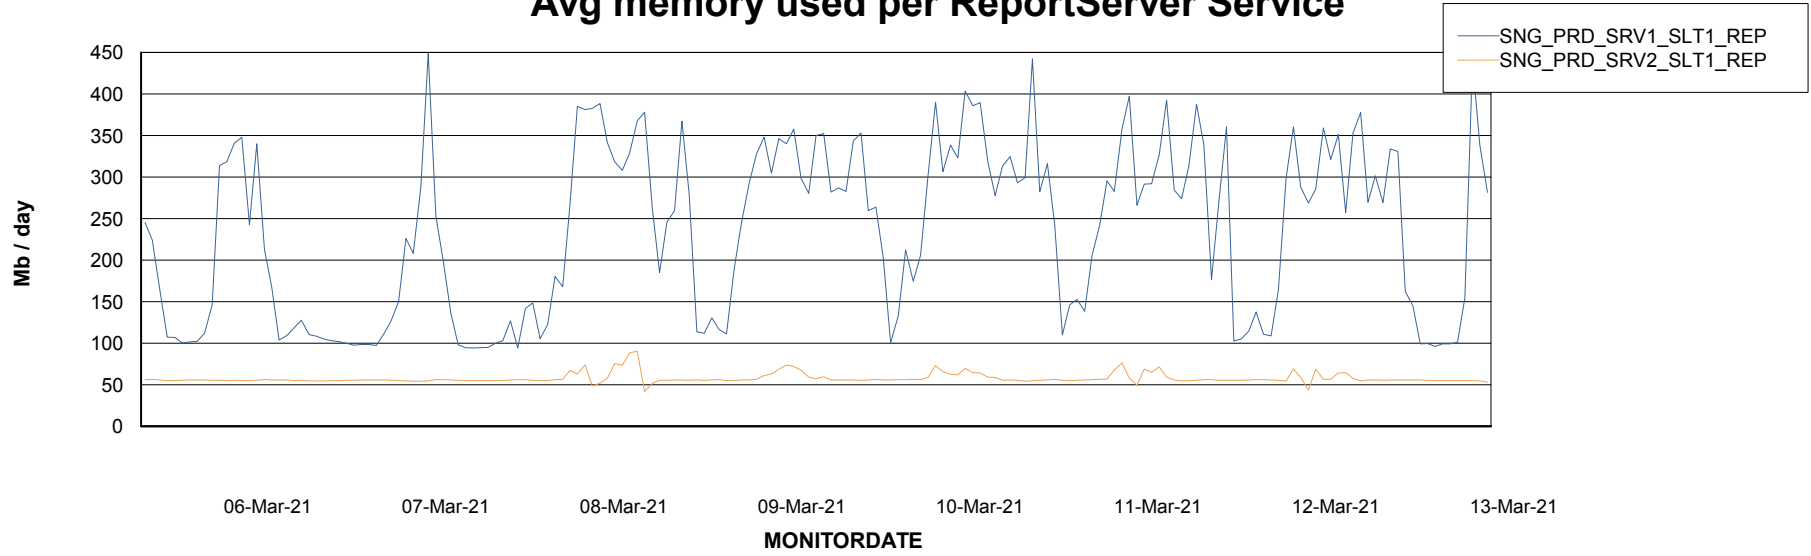

ABSSolute Application ReportServer Services

Avg memory used per ReportServer Service