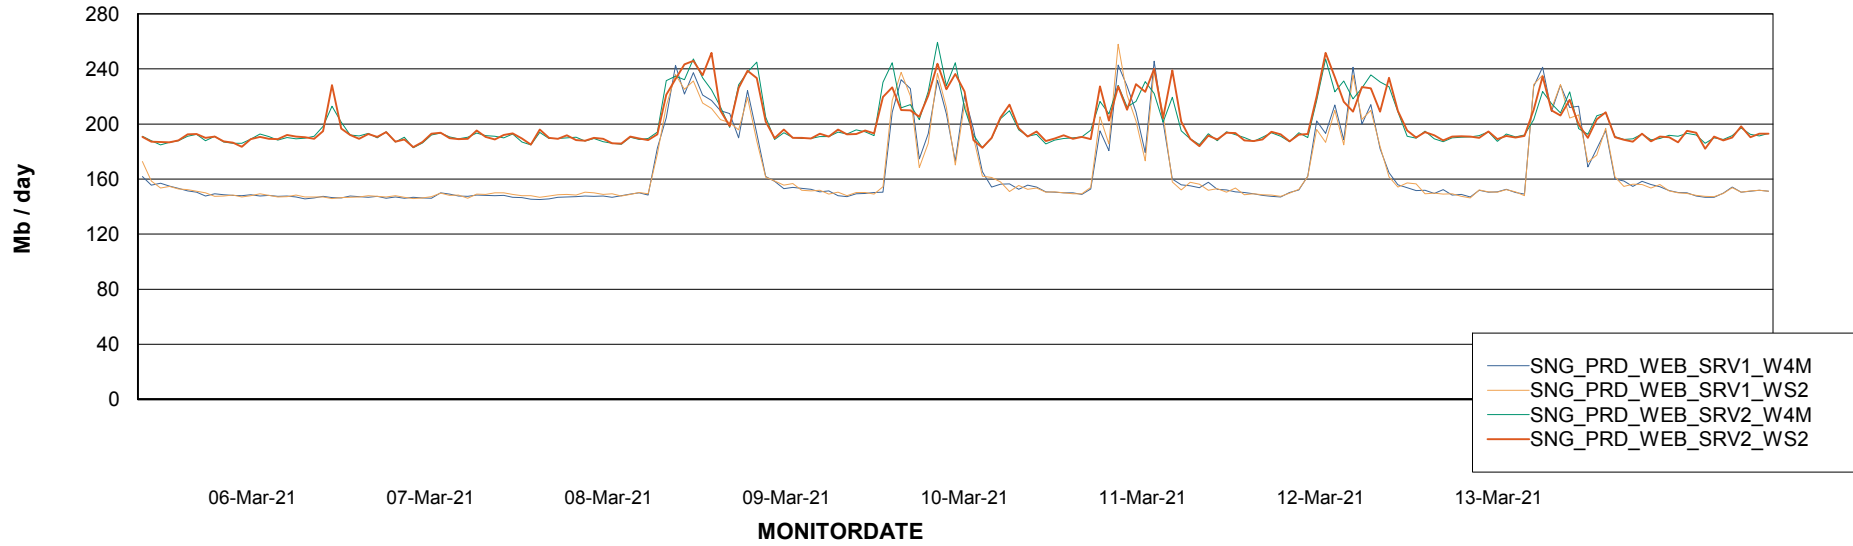

ABSSolute Application ReportServer Services

Avg memory used per ReportServer Service

Weekly SLA Customer Report

Customer SNG_Production
Database ID 70

ABSSolute Web Component Services

Avg memory used per ABS Web component