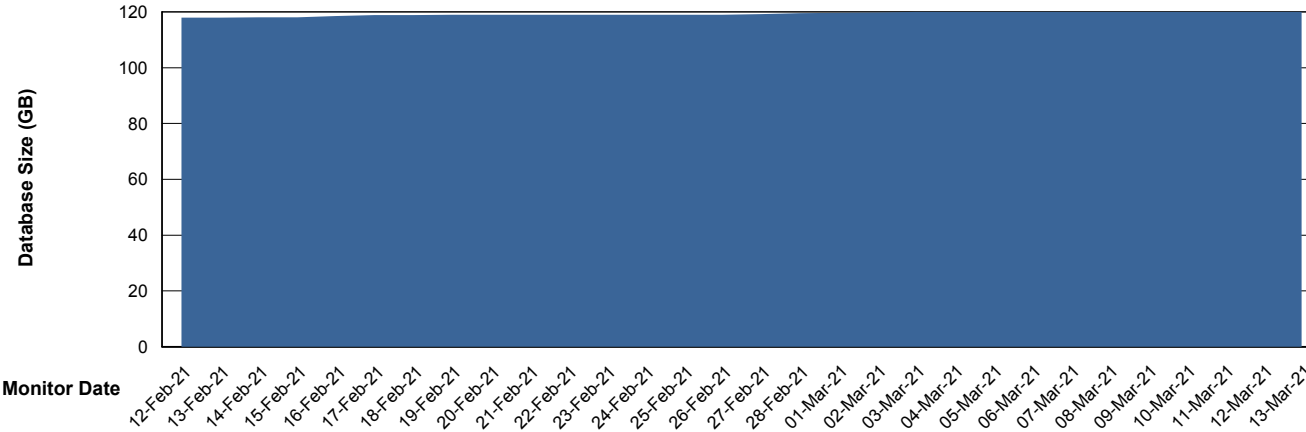

DATABASE SIZE SNGDB_Production

Database growth over last month

Database Tablespace SNGDB_Production

Date	Tablespace Name	Filesize (Gb)	Usedsize (Gb)	Percentage free
13-Mar-21	ABSDATA	40	26	35
	INDX	80	67	16
12-Mar-21	ABSDATA	40	26	35
	INDX	80	67	16
11-Mar-21	ABSDATA	40	26	35
	INDX	80	67	16
10-Mar-21	ABSDATA	40	26	35
	INDX	80	67	16
09-Mar-21	ABSDATA	40	26	35
	INDX	80	67	16
08-Mar-21	ABSDATA	40	26	35
	INDX	80	67	16
07-Mar-21	ABSDATA	40	26	35
	INDX	80	67	16