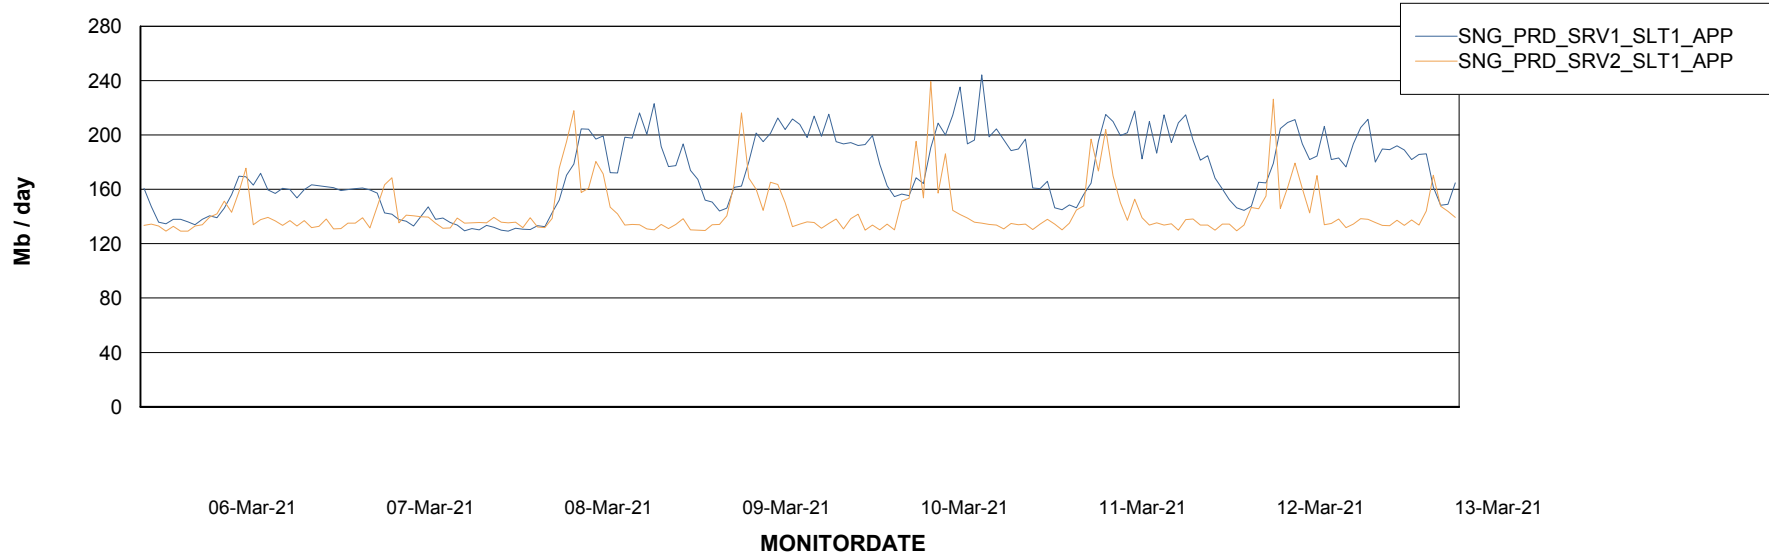

DATABASE SIZE SNGDB_Production

Database growth over last month

Database Tablespace SNGDB_Production

Date	Tablespace Name	Filesize (Gb)	Usedsize (Gb)	Percentage free
13-Mar-21	ABSDATA	40	26	35
	INDX	80	67	16
12-Mar-21	ABSDATA	40	26	35
	INDX	80	67	16
11-Mar-21	ABSDATA	40	26	35
	INDX	80	67	16
10-Mar-21	ABSDATA	40	26	35
	INDX	80	67	16
09-Mar-21	ABSDATA	40	26	35
	INDX	80	67	16
08-Mar-21	ABSDATA	40	26	35
	INDX	80	67	16
07-Mar-21	ABSDATA	40	26	35
	INDX	80	67	16

Weekly SLA Customer Report

Customer SNG_Production
Database ID 70

ABSSolute Application Server Services

Avg memory used per ABS Server Service

Avg users per day per ABS server

Weekly SLA Customer Report

Customer SNG_Production
Database ID 70