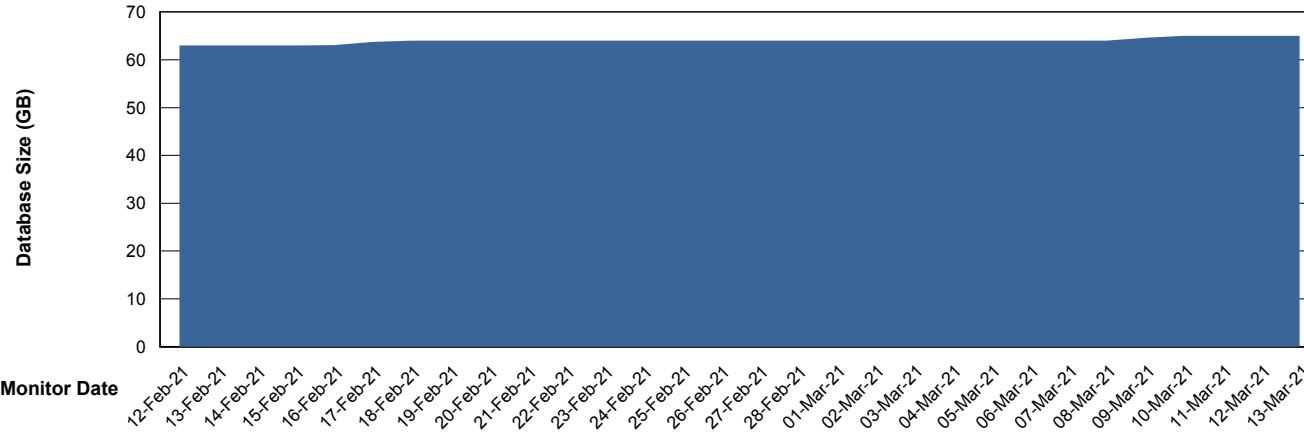

Database Performance RSS_DB_Standby (2020)

DB Processes Max 300
DB Sessions Max 472

Weekly SLA Customer Report

Customer RSS Production
 Database ID 52

DATABASE SIZE RSS_DB_Primary (2020)

Database growth over last month

Database Tablespace RSS_DB_Primary (2020)

Date	Tablespace Name	Filesize (Gb)	Usedsize (Gb)	Percentage free
13-Mar-21	ABSDATA	42	31	26
	INDX	37	32	14
12-Mar-21	ABSDATA	42	31	26
	INDX	37	32	14
11-Mar-21	ABSDATA	42	31	26
	INDX	37	32	14
10-Mar-21	ABSDATA	42	31	26
	INDX	37	32	14
09-Mar-21	ABSDATA	42	31	26
	INDX	37	32	14
08-Mar-21	ABSDATA	42	31	26
	INDX	37	32	14
07-Mar-21	ABSDATA	42	31	26
	INDX	37	32	14