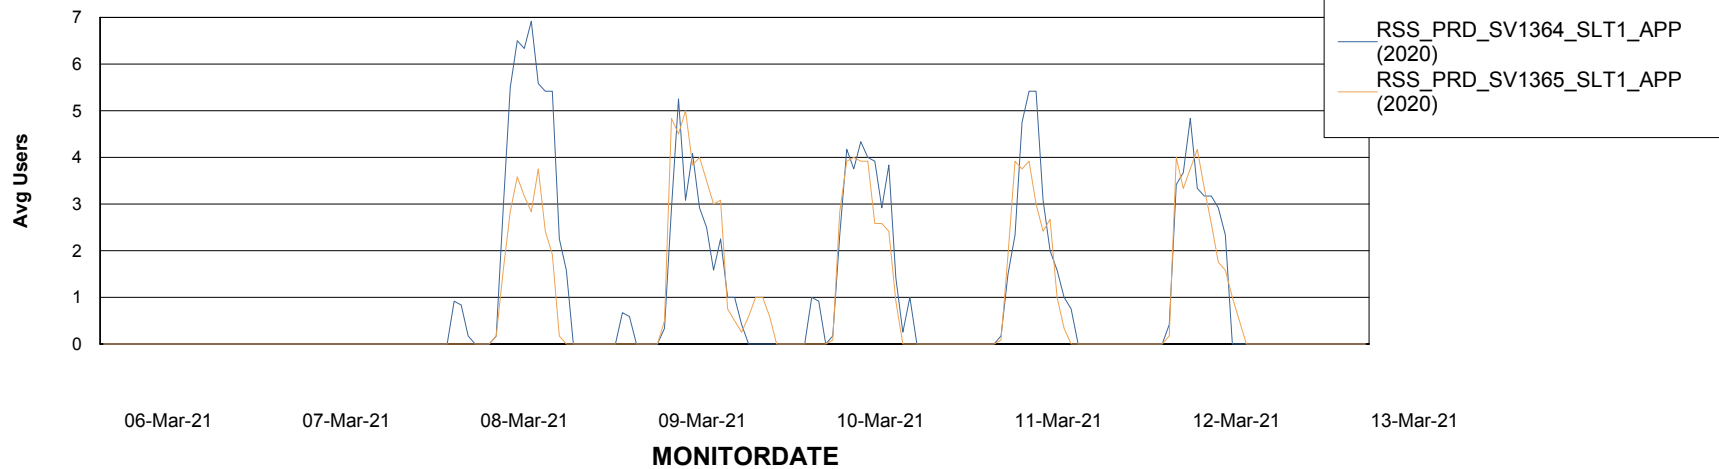

Weekly SLA Customer Report

Customer RSS Production
Database ID 52

ABSSolute Application Server Services

Avg memory used per ABS Server Service

Avg users per day per ABS server

Weekly SLA Customer Report

Customer RSS Production
Database ID 52