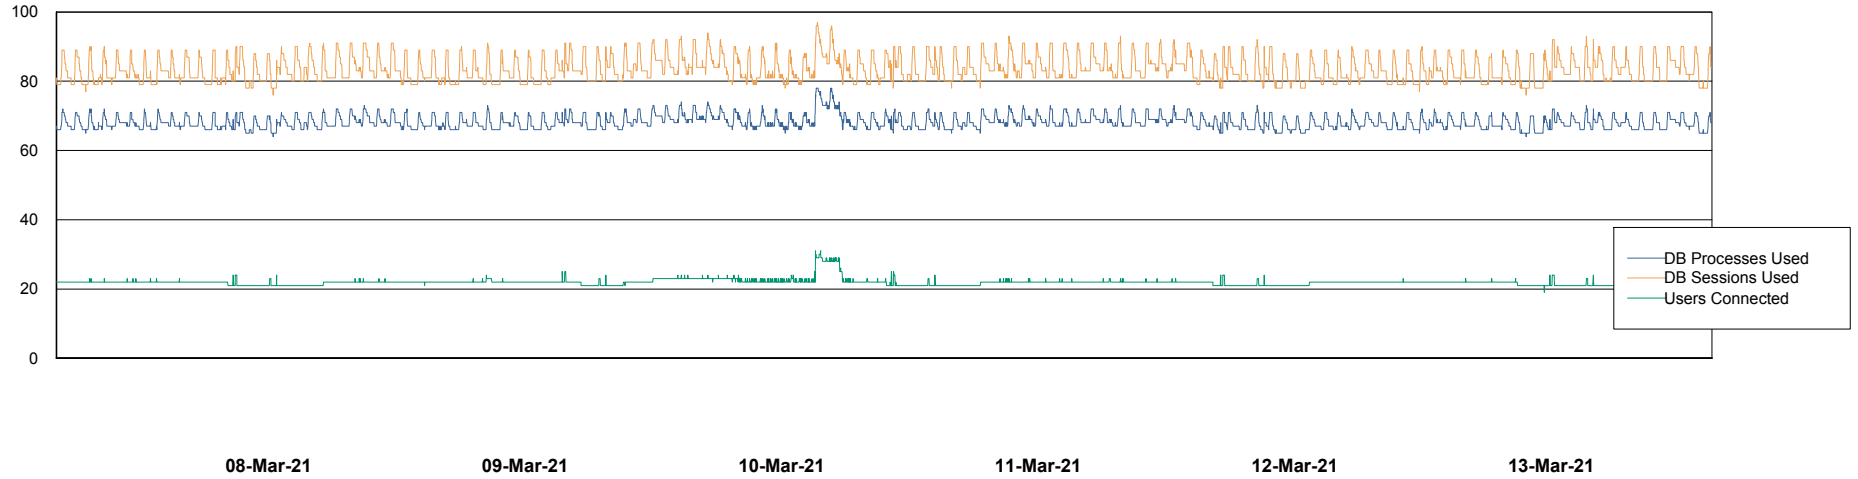

Database Performance RSS_DB_Primary (2020)

DB Processes Max 300
DB Sessions Max 472