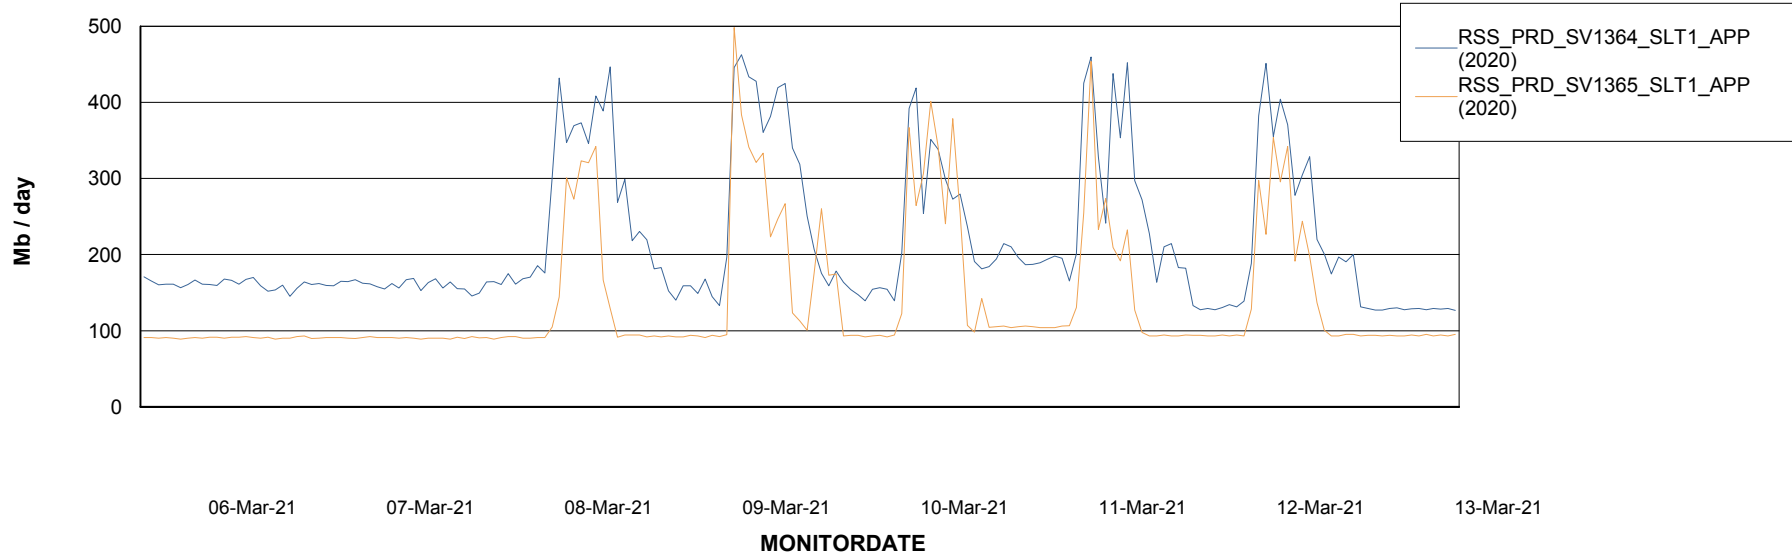

Database Tablespace RSS_DB_Primary (2020)

Date	Tablespace Name	Filesize (Gb)	Usedsize (Gb)	Percentage free
13-Mar-21	ABSDATA	42	31	26
	INDX	37	32	14
12-Mar-21	ABSDATA	42	31	26
	INDX	37	32	14
11-Mar-21	ABSDATA	42	31	26
	INDX	37	32	14
10-Mar-21	ABSDATA	42	31	26
	INDX	37	32	14
09-Mar-21	ABSDATA	42	31	26
	INDX	37	32	14
08-Mar-21	ABSDATA	42	31	26
	INDX	37	32	14
07-Mar-21	ABSDATA	42	31	26
	INDX	37	32	14

Weekly SLA Customer Report

Customer RSS Production
Database ID 52

ABSSolute Application Server Services

Avg memory used per ABS Server Service

Avg users per day per ABS server

Weekly SLA Customer Report

Customer RSS Production
Database ID 52