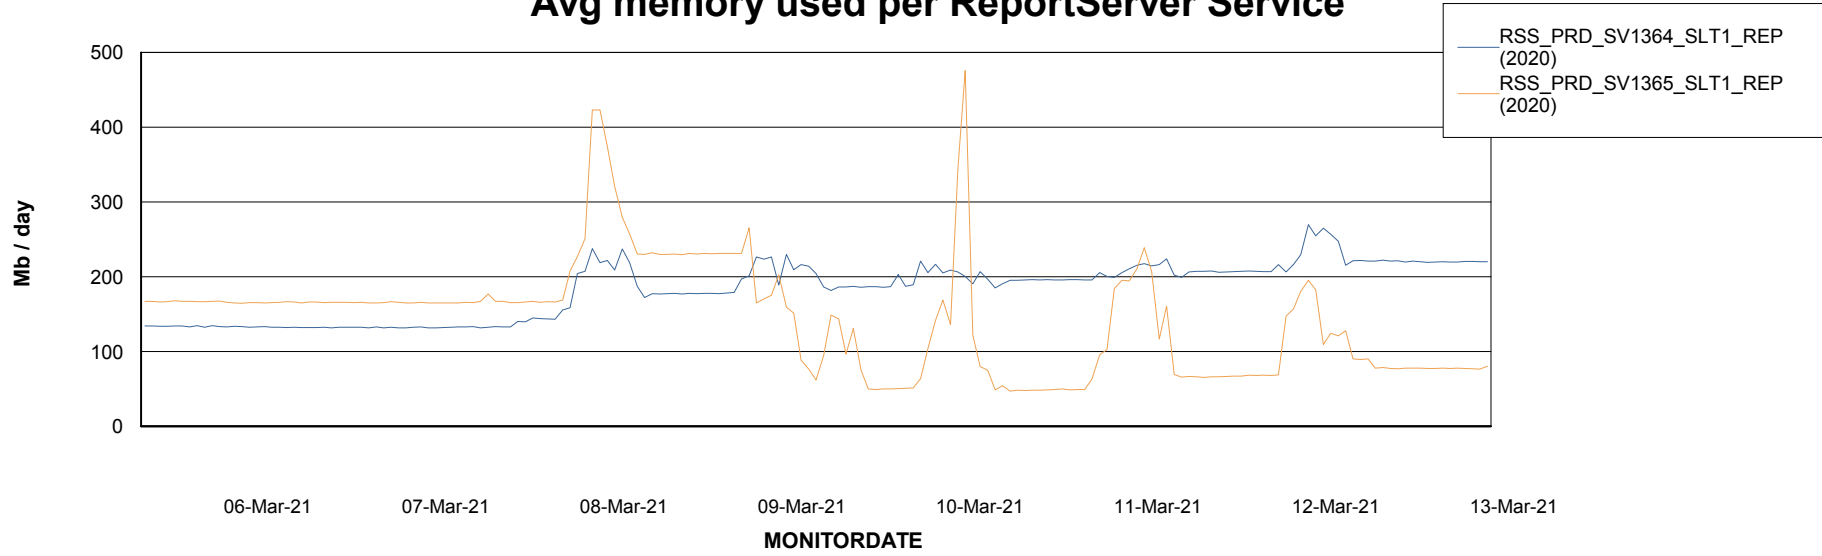

ABSSolute Application ReportServer Services

Avg memory used per ReportServer Service