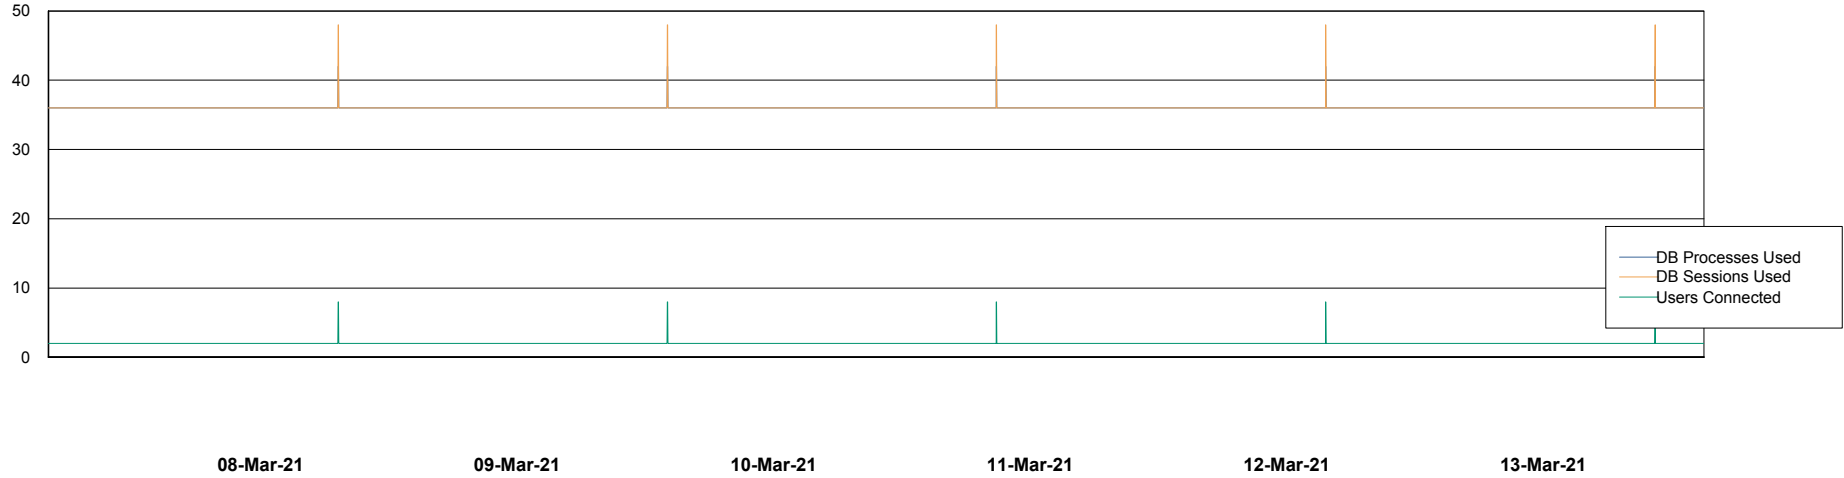

Database Performance RSS_DB_Standby (2020)

DB Processes Max 300
DB Sessions Max 472