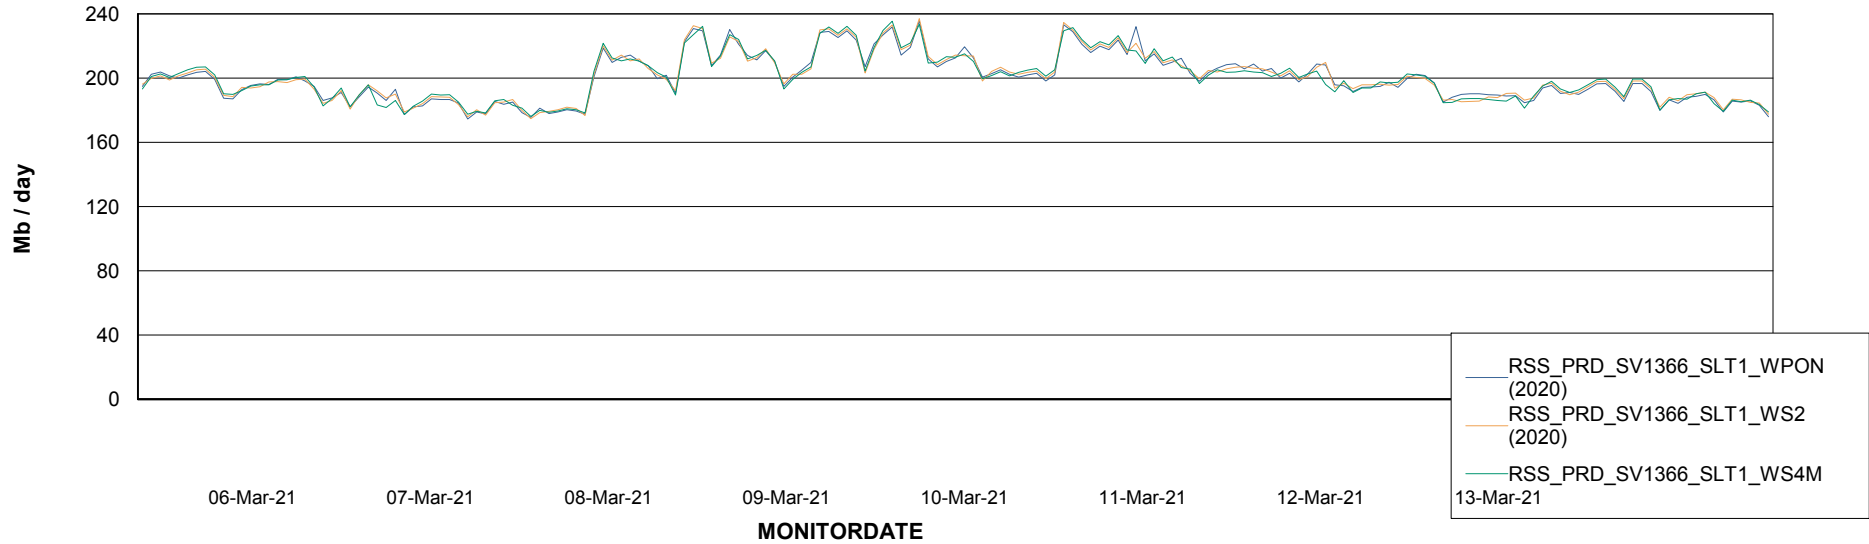

ABSSolute Application ReportServer Services

Avg memory used per ReportServer Service

Weekly SLA Customer Report

Customer RSS Production
Database ID 52

ABSSolute Web Component Services

Avg memory used per ABS Web component