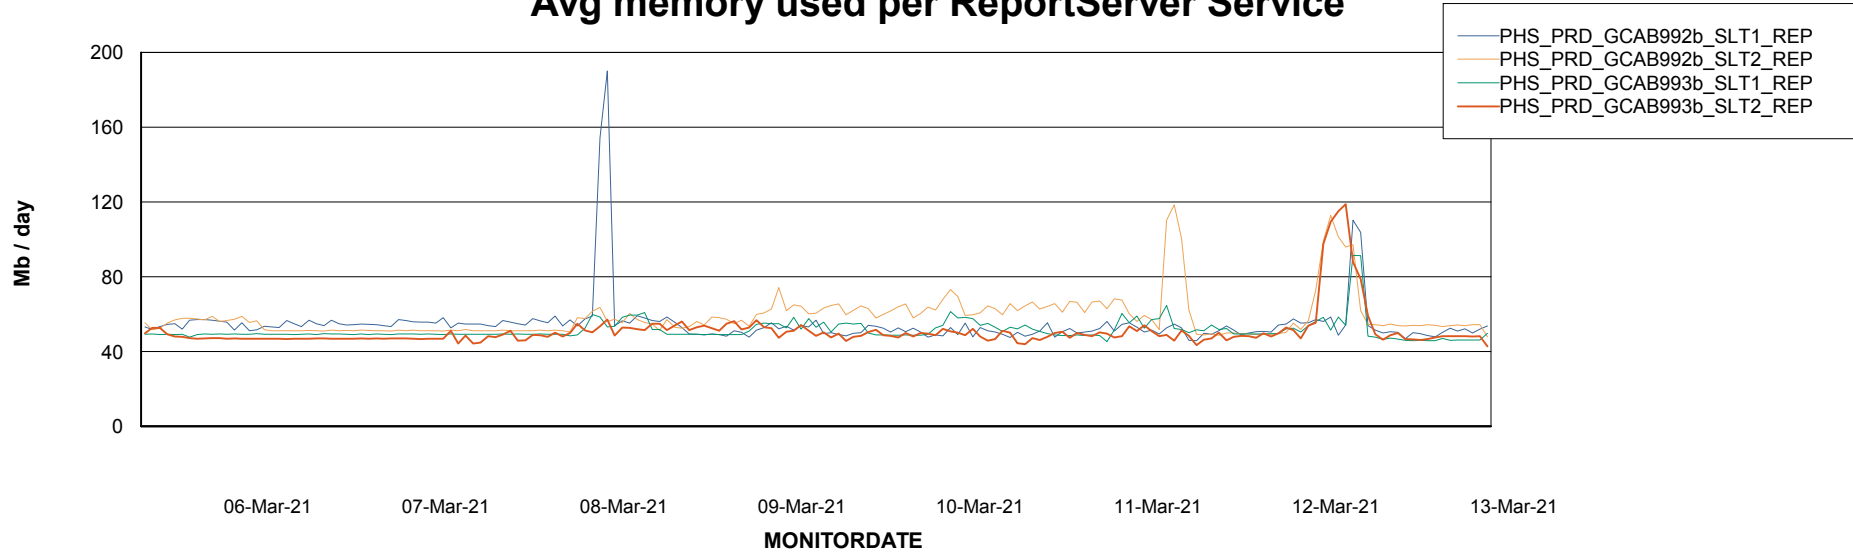

ABSSolute Application ReportServer Services

Avg memory used per ReportServer Service