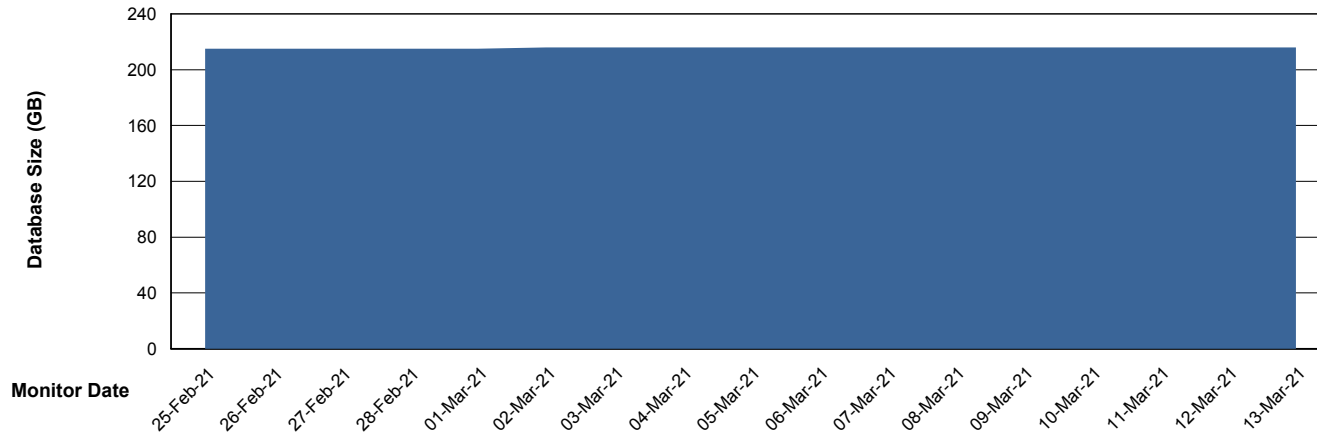

Weekly SLA Customer Report

Customer PHS_Production
Database ID 47

Database Performance PHSDB_Production

DB Processes Max 1,000

DATABASE SIZE PHSDB_Production

Database growth over last month

Weekly SLA Customer Report

Customer PHS_Production
 Database ID 47

Database Tablespace PHSDB_Production

Date	Tablespace Name	Filesize (Gb)	Usedsize (Gb)	Percentage free
13-Mar-21	ABSDATA	116	94	19
	INDX	146	123	16
12-Mar-21	ABSDATA	116	94	19
	INDX	146	123	16
11-Mar-21	ABSDATA	116	94	19
	INDX	146	123	16
10-Mar-21	ABSDATA	116	94	19
	INDX	146	123	16
09-Mar-21	ABSDATA	116	94	19
	INDX	146	123	16
08-Mar-21	ABSDATA	116	94	19
	INDX	146	123	16
07-Mar-21	ABSDATA	116	94	19
	INDX	146	122	16