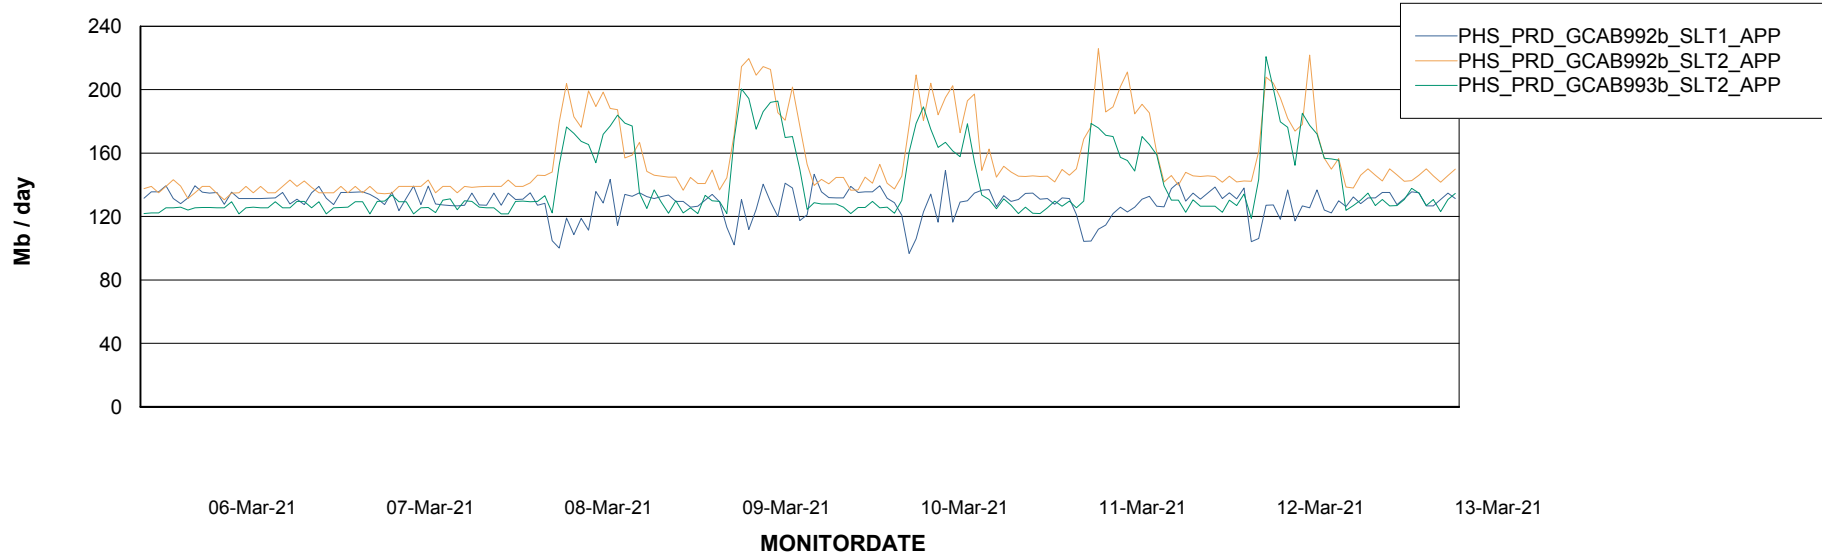

Customer PHS_Production
 Database ID 47

Database Tablespace PHSDB_Production

Date	Tablespace Name	Filesize (Gb)	Usedsize (Gb)	Percentage free
13-Mar-21	ABSDATA	116	94	19
	INDX	146	123	16
12-Mar-21	ABSDATA	116	94	19
	INDX	146	123	16
11-Mar-21	ABSDATA	116	94	19
	INDX	146	123	16
10-Mar-21	ABSDATA	116	94	19
	INDX	146	123	16
09-Mar-21	ABSDATA	116	94	19
	INDX	146	123	16
08-Mar-21	ABSDATA	116	94	19
	INDX	146	123	16
07-Mar-21	ABSDATA	116	94	19
	INDX	146	122	16

Weekly SLA Customer Report

Customer PHS_Production
Database ID 47

ABSSolute Application Server Services

Avg memory used per ABS Server Service

Avg users per day per ABS server

Weekly SLA Customer Report

Customer PHS_Production
Database ID 47