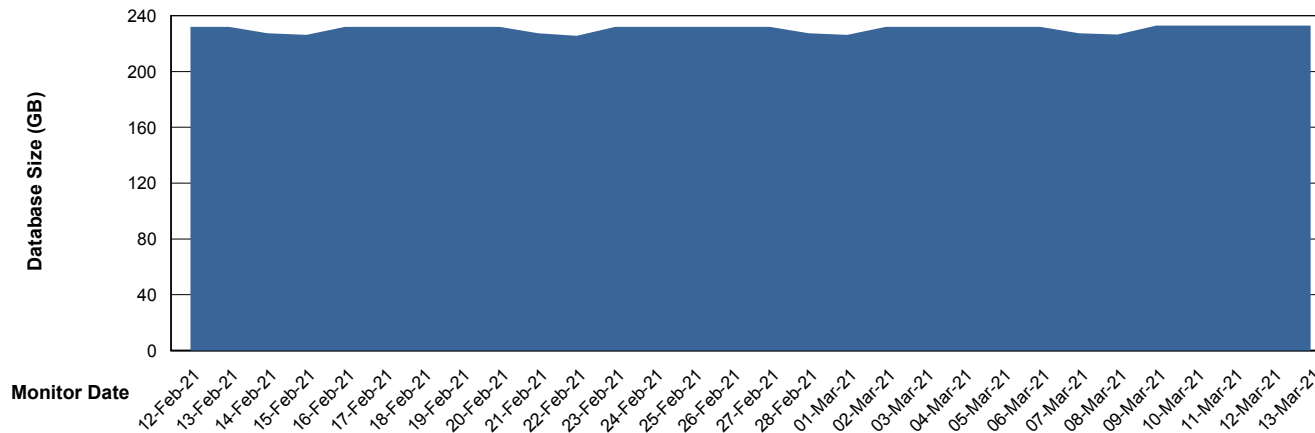

Weekly SLA Customer Report

Customer LLG_Production
Database ID 53

DATABASE SIZE LLGDB_BI02

Database growth over last month

DATABASE SIZE LLGDB_Production

Database growth over last month

Weekly SLA Customer Report

Customer LLG_Production
 Database ID 53

Database Tablespace LLGDB_BI02

Date	Tablespace Name	Filesize (Gb)	Usedsize (Gb)	Percentage free
13-Mar-21	ABSDATA	100	43	57
	INDX	100	45	55
12-Mar-21	ABSDATA	100	43	57
	INDX	100	45	55
11-Mar-21	ABSDATA	100	43	57
	INDX	100	45	55
10-Mar-21	ABSDATA	100	43	57
	INDX	100	45	55
09-Mar-21	ABSDATA	100	43	57
	INDX	100	45	55
08-Mar-21	ABSDATA	100	43	57
	INDX	100	43	57
07-Mar-21	ABSDATA	100	43	57
	INDX	100	43	57