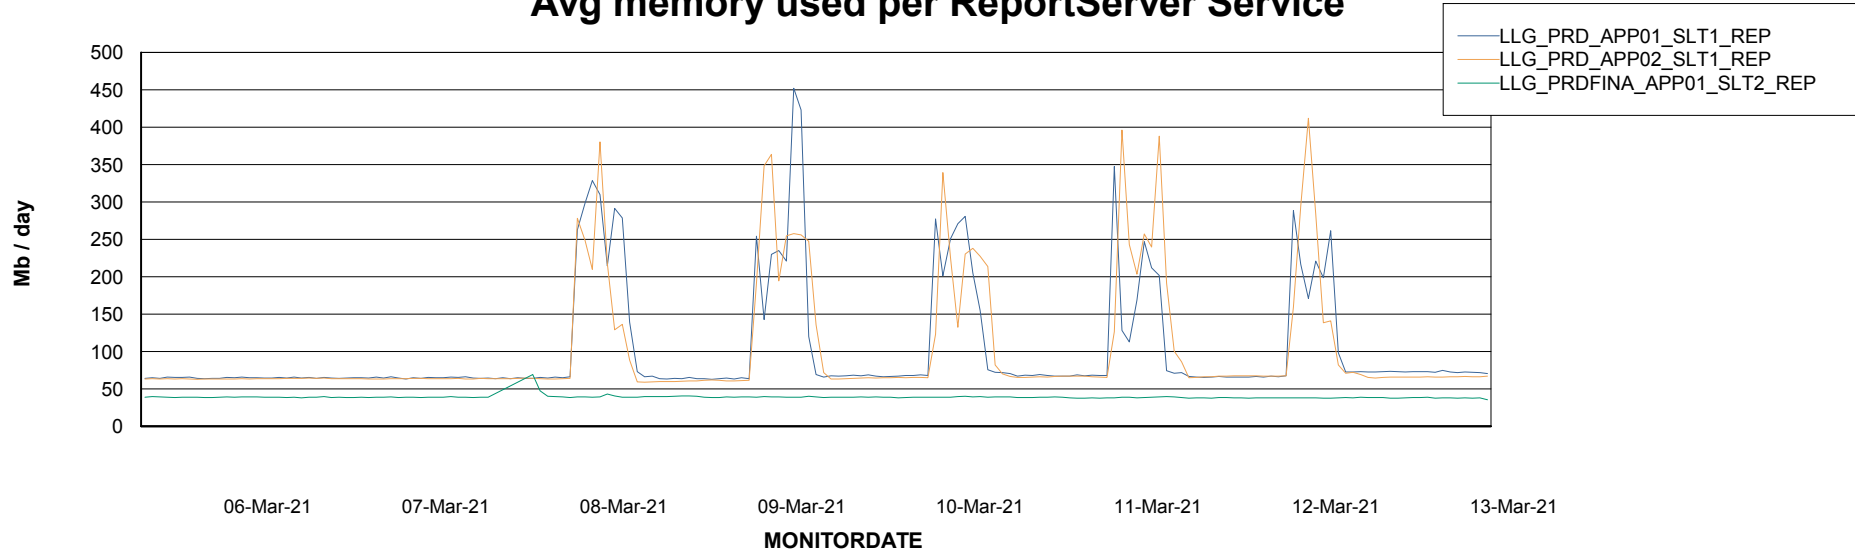

ABSSolute Application Server Services

Avg memory used per ReportServer Service