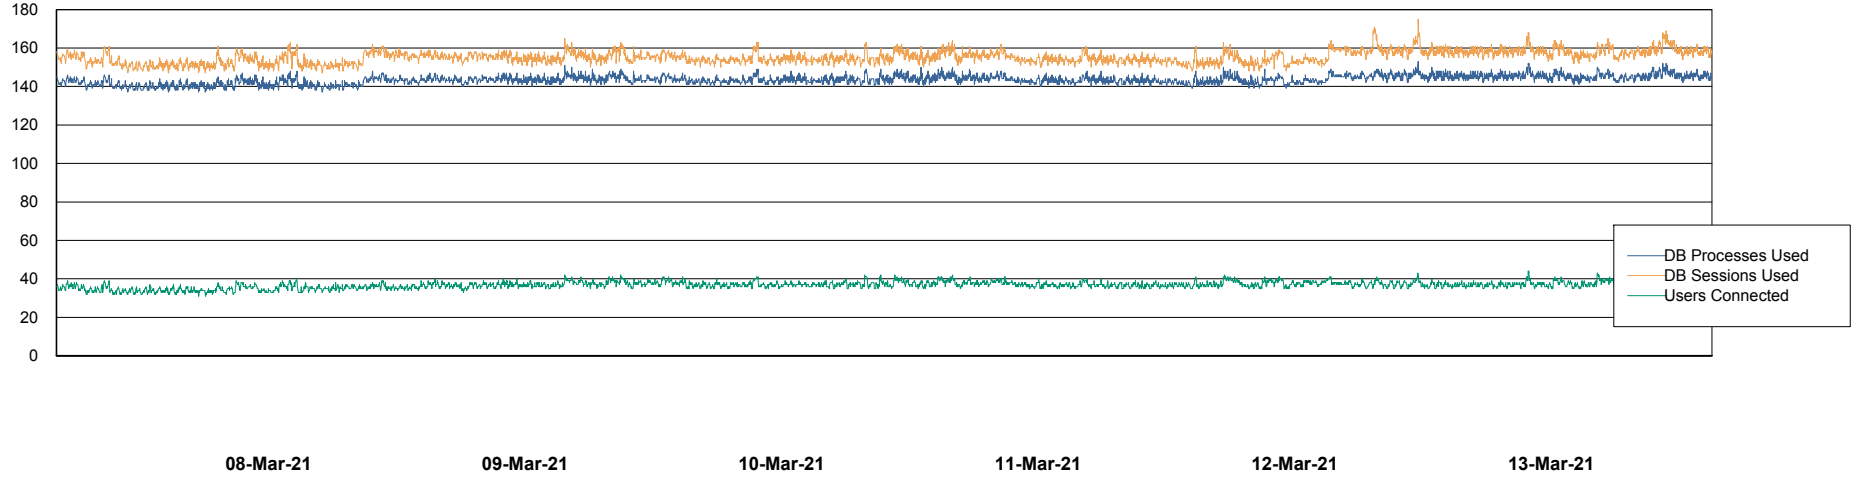

Weekly SLA Customer Report

Customer LLG_Production
Database ID 53

Database Performance LLGDB_BI02

DB Processes Max 1,000
DB Sessions Max 1,536

Weekly SLA Customer Report

Customer LLG_Production
Database ID 53