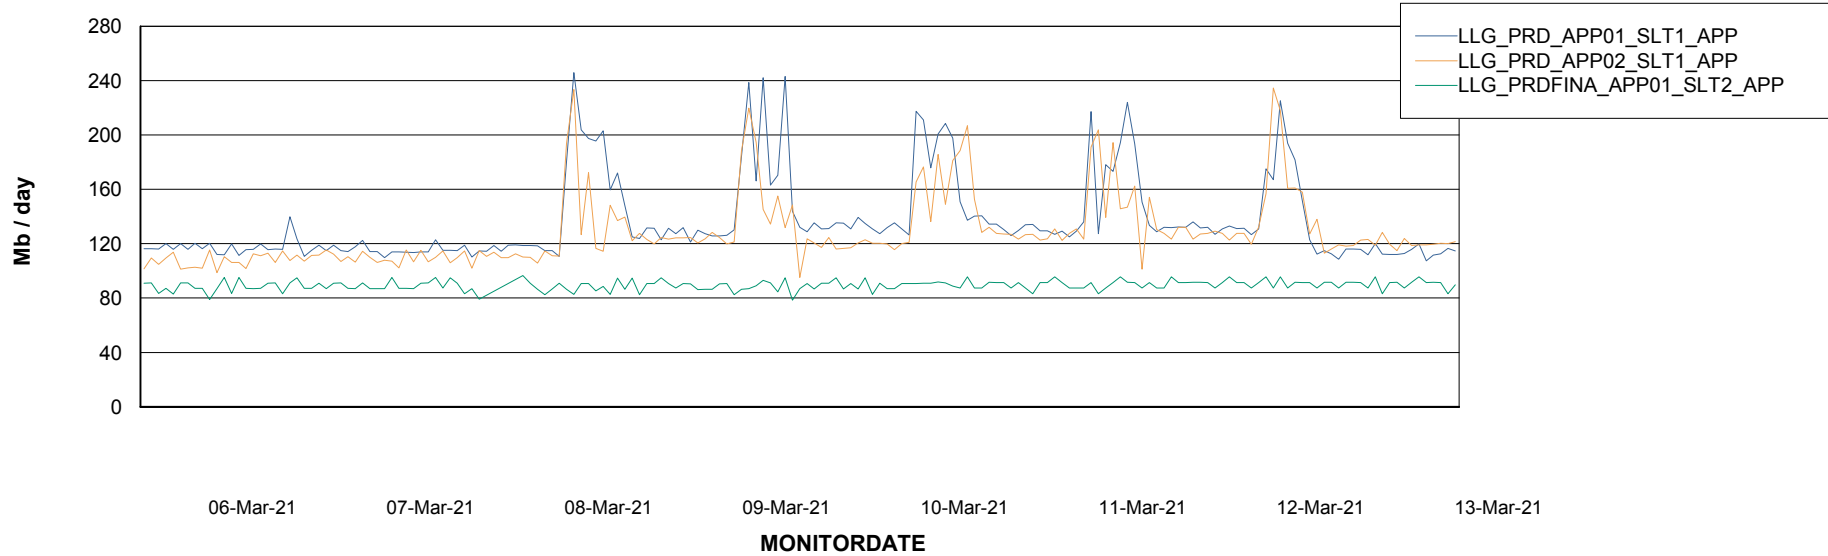

Customer LLG_Production
 Database ID 53

Database Tablespace LLGDB_BI02

Date	Tablespace Name	Filesize (Gb)	Usedsize (Gb)	Percentage free
13-Mar-21	ABSDATA	100	43	57
	INDX	100	45	55
12-Mar-21	ABSDATA	100	43	57
	INDX	100	45	55
11-Mar-21	ABSDATA	100	43	57
	INDX	100	45	55
10-Mar-21	ABSDATA	100	43	57
	INDX	100	45	55
09-Mar-21	ABSDATA	100	43	57
	INDX	100	45	55
08-Mar-21	ABSDATA	100	43	57
	INDX	100	43	57
07-Mar-21	ABSDATA	100	43	57
	INDX	100	43	57

Weekly SLA Customer Report

Customer LLG_Production
 Database ID 53

Database Tablespace LLGDB_Production

Date	Tablespace Name	Filesize (Gb)	Usedsize (Gb)	Percentage free
13-Mar-21	ABSDATA	114	92	19
	INDX	160	131	18
12-Mar-21	ABSDATA	114	92	19
	INDX	160	131	18
11-Mar-21	ABSDATA	114	92	19
	INDX	160	131	18
10-Mar-21	ABSDATA	114	92	19
	INDX	160	131	18
09-Mar-21	ABSDATA	114	92	19
	INDX	160	131	18
08-Mar-21	ABSDATA	114	92	19
	INDX	160	131	18
07-Mar-21	ABSDATA	114	92	19
	INDX	160	131	18

Weekly SLA Customer Report

Customer LLG_Production
Database ID 53

ABSSolute Application Server Services

Avg memory used per ABS Server Service

Weekly SLA Customer Report

Customer LLG_Production
Database ID 53