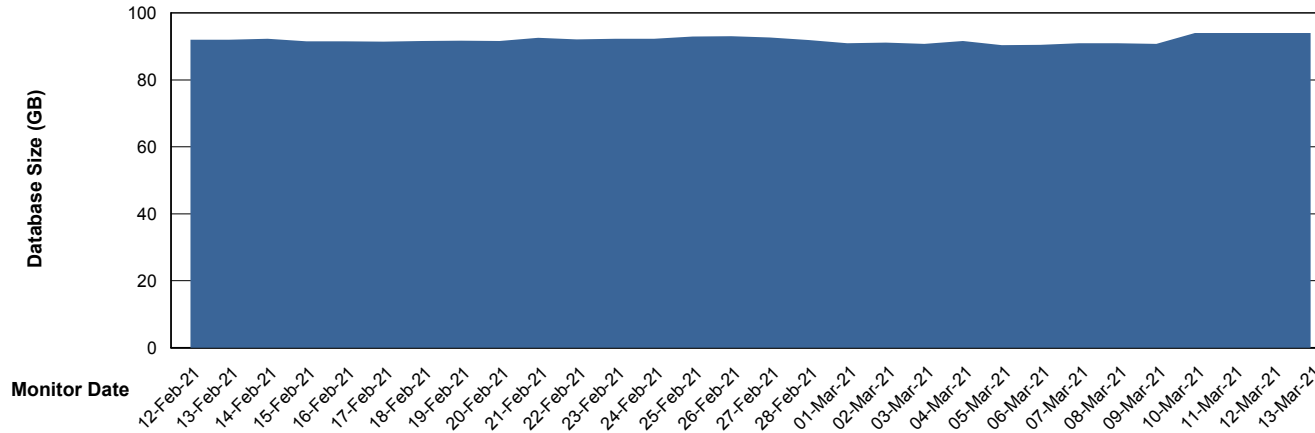

Database Performance LLGDB_Production

DB Processes Max 300
DB Sessions Max 480

Weekly SLA Customer Report

Customer LLG_Production
Database ID 53

Database Performance LLGDB_Standby

DB Processes Max 300
DB Sessions Max 480

Weekly SLA Customer Report

Customer LLG_Production
Database ID 53

DATABASE SIZE LLGDB_BI02

Database growth over last month

DATABASE SIZE LLGDB_Production

Database growth over last month

Weekly SLA Customer Report