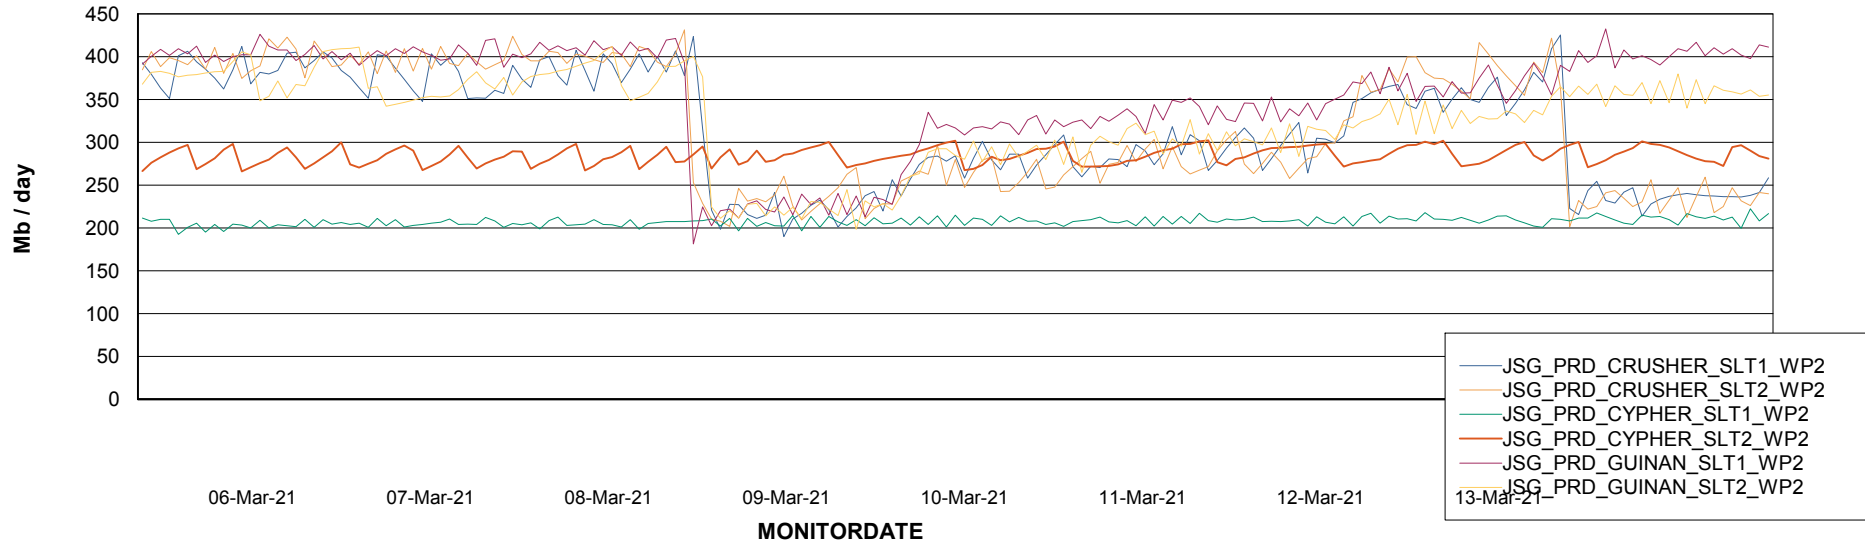

ABSSolute Web Component Services

Avg memory used per ABS Web component