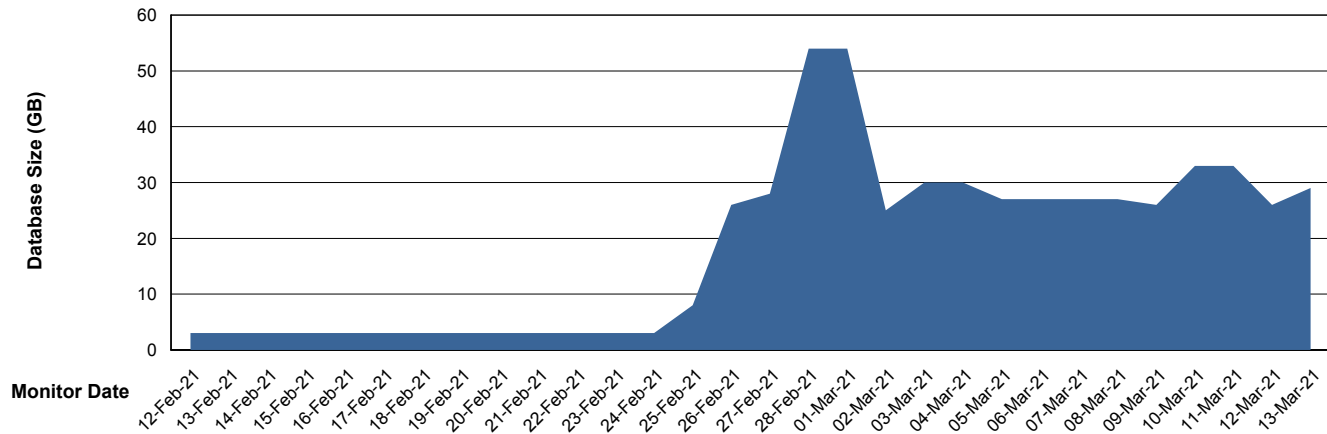

DB Processes Max 1,000

Weekly SLA Customer Report

Customer JSG_Production
Database ID 102

Database Performance JSG_PRD_YAR

DB Processes Max 1,000

Weekly SLA Customer Report

Customer JSG_Production
 Database ID 102

DATABASE SIZE JSG_PRD_PICARD_DB

Database growth over last month

DATABASE SIZE JSG_PRD_YAR

Database growth over last month

Weekly SLA Customer Report

Customer JSG_Production
Database ID 102

Database Tablespace JSG_PRD_PICARD_DB