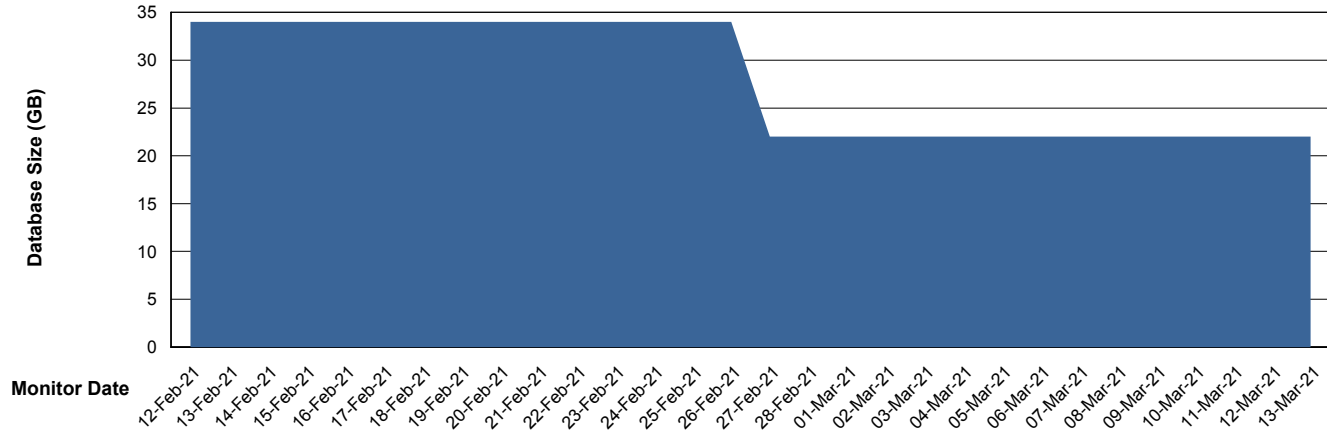

DB Processes Max 1,000

Weekly SLA Customer Report

Customer JSG_Production
Database ID 102

Database Performance JSG_PRD_YAR

DB Processes Max 1,000

Weekly SLA Customer Report

Customer JSG_Production
 Database ID 102

DATABASE SIZE JSG_PRD_PICARD_DB

Database growth over last month

DATABASE SIZE JSG_PRD_YAR

Database growth over last month

Weekly SLA Customer Report

Customer JSG_Production
Database ID 102

Database Tablespace JSG_PRD_PICARD_DB