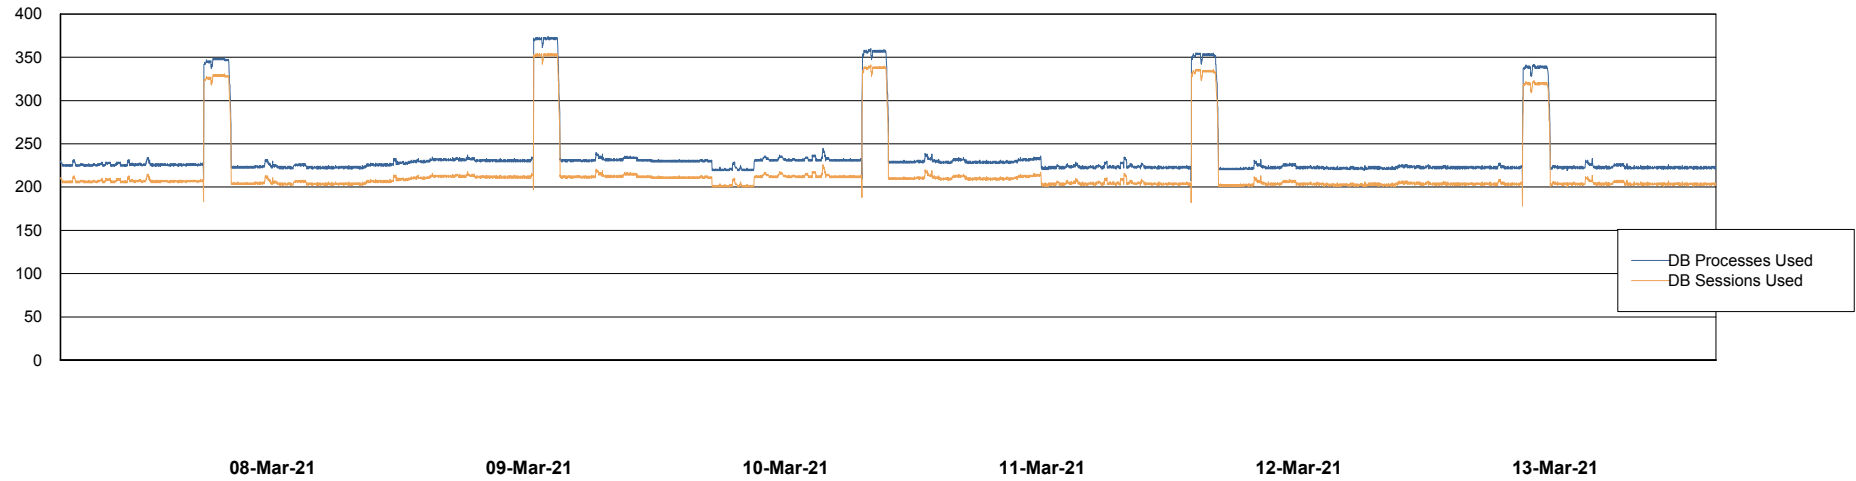

Database Performance JSG_PRD_PICARD_DB

DB Processes Max 1,000