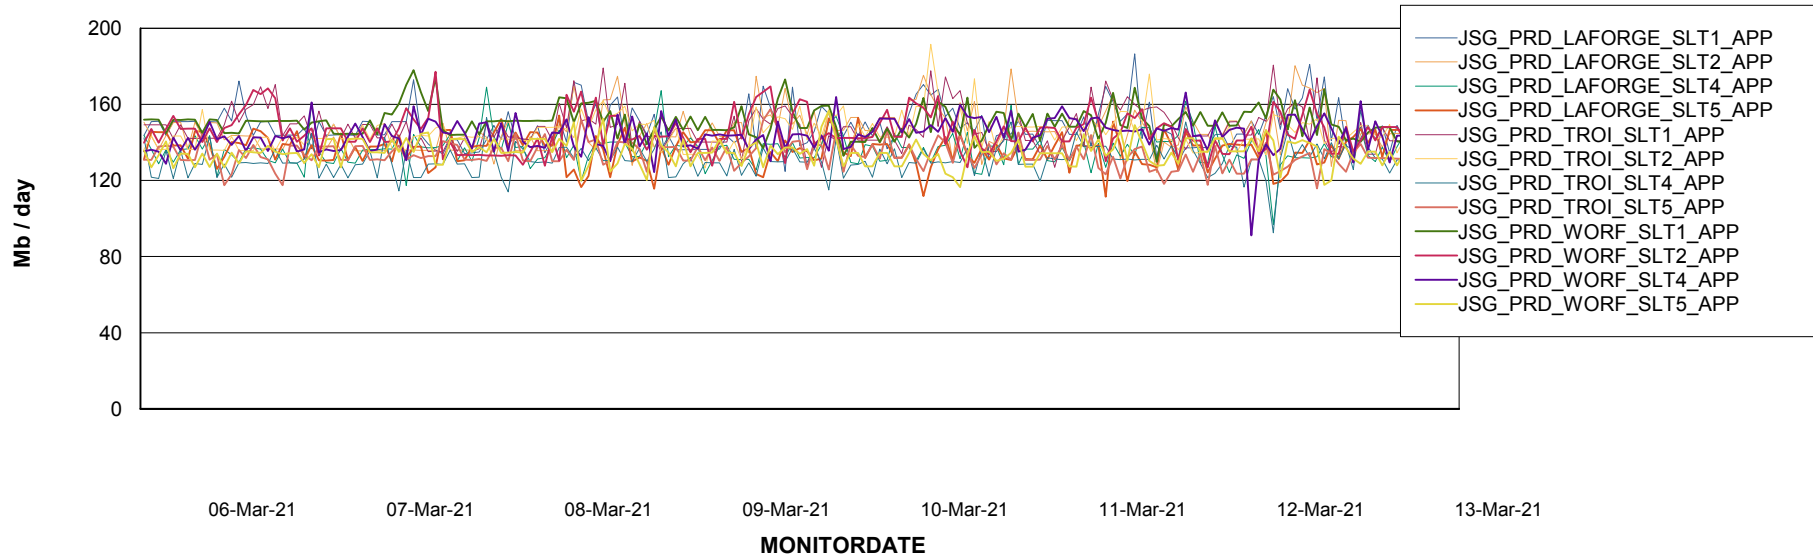

ABSSolute Application Server Services

Avg memory used per ABS Server Service