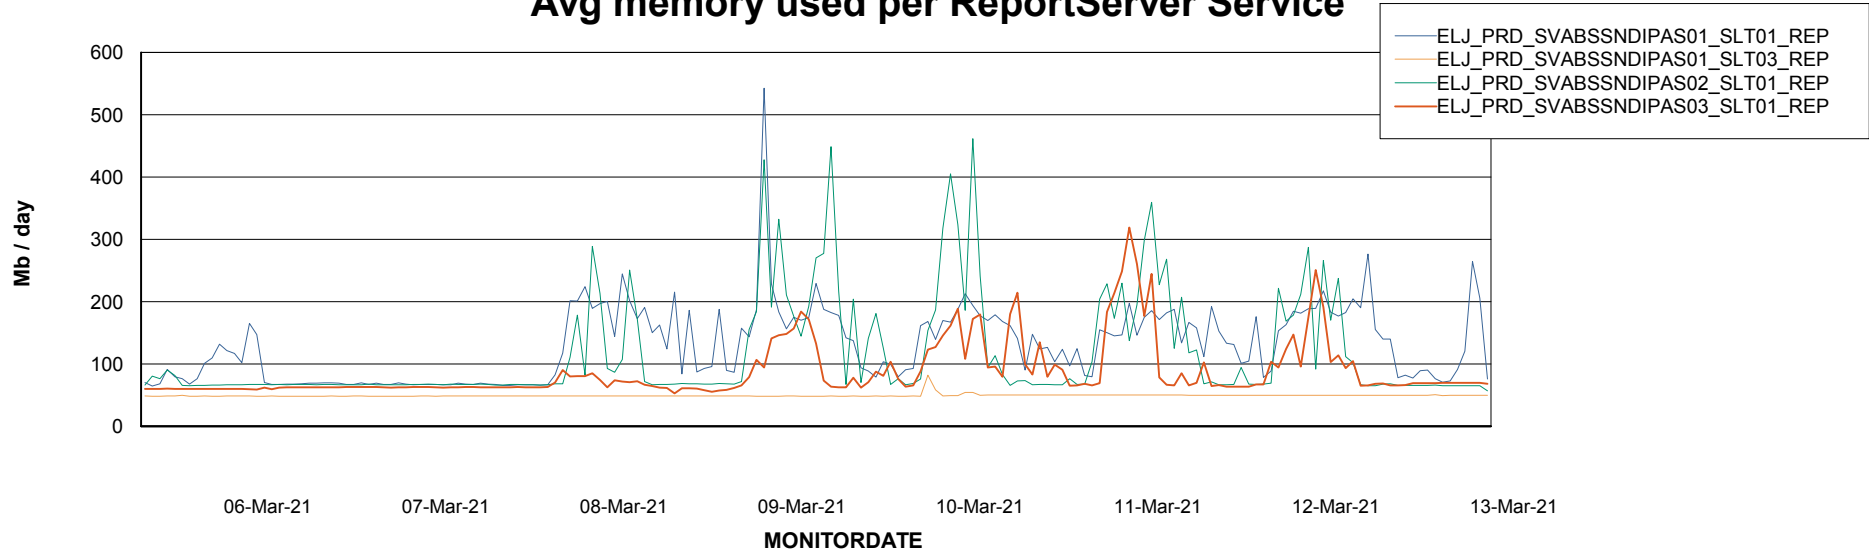

ABSSolute Application ReportServer Services

Avg memory used per ReportServer Service