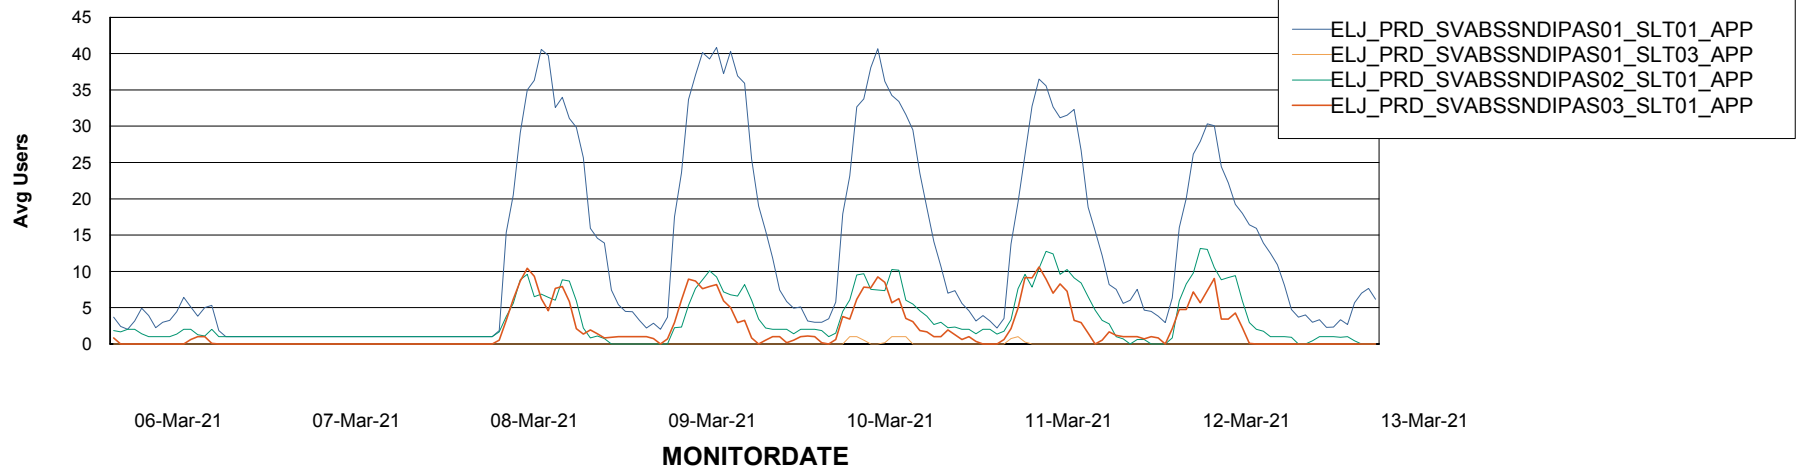

Avg users per day per ABS server