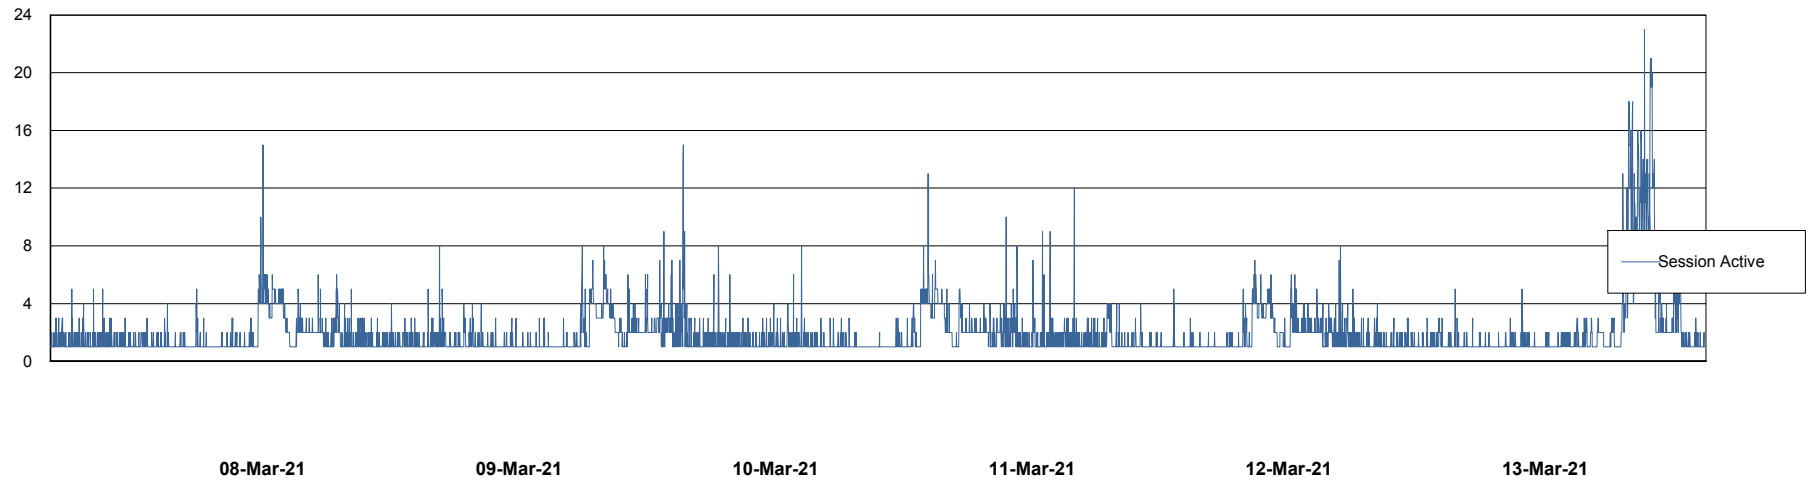

Database Performance ELJDB_Production

DB Processes Max 600
DB Sessions Max 924