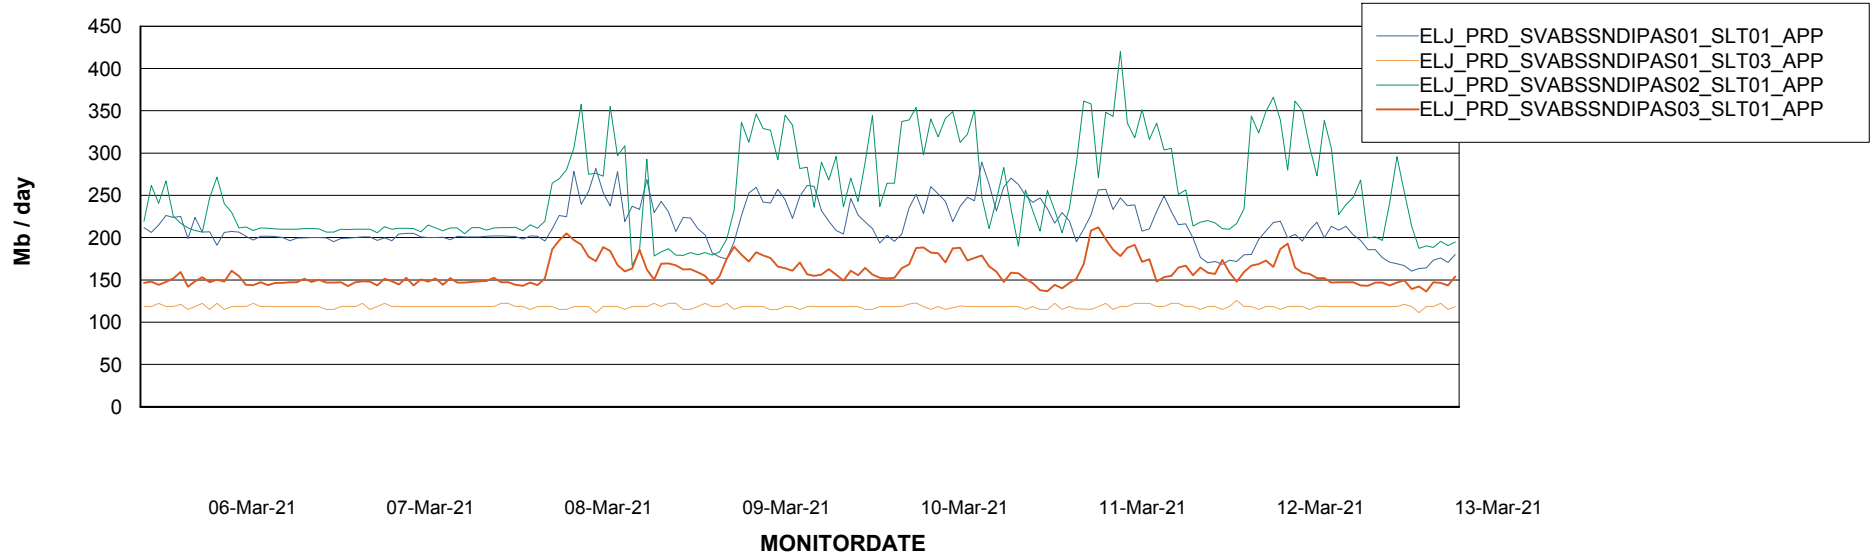

ABSSolute Application Server Services

Avg memory used per ABS Server Service