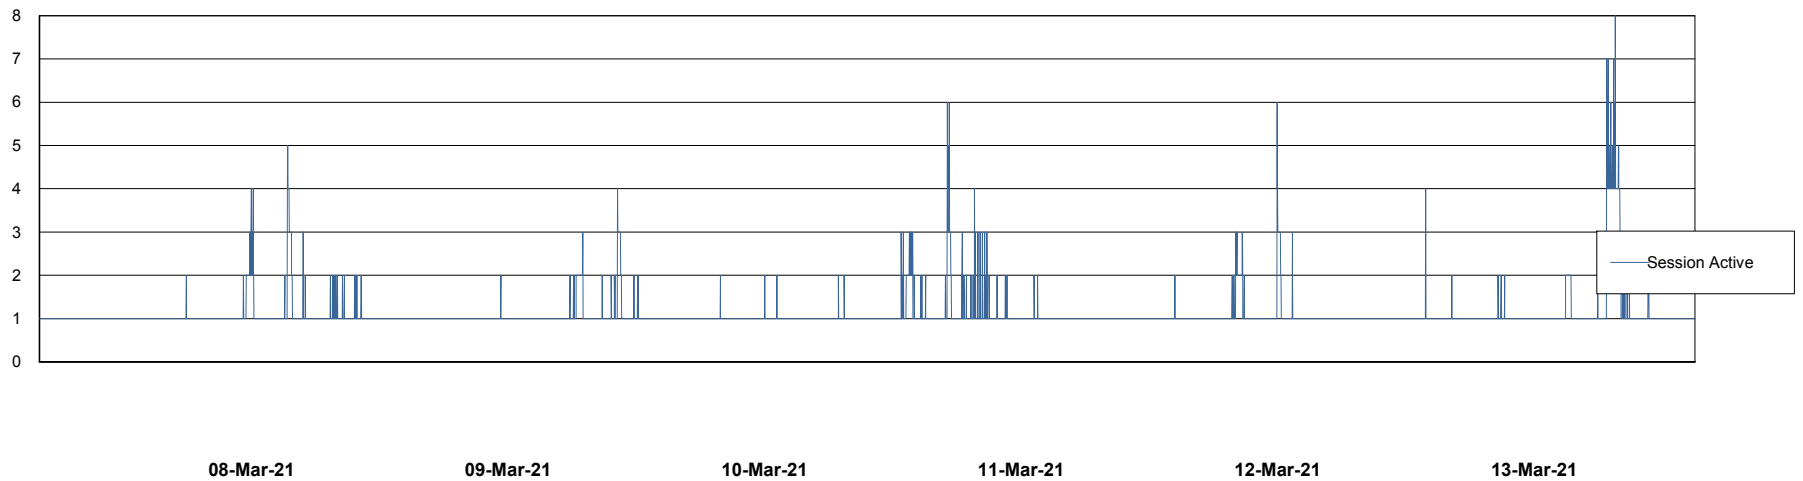

Database Performance ELJDB_PRD_BI

DB Processes Max 1,000
DB Sessions Max 1,524