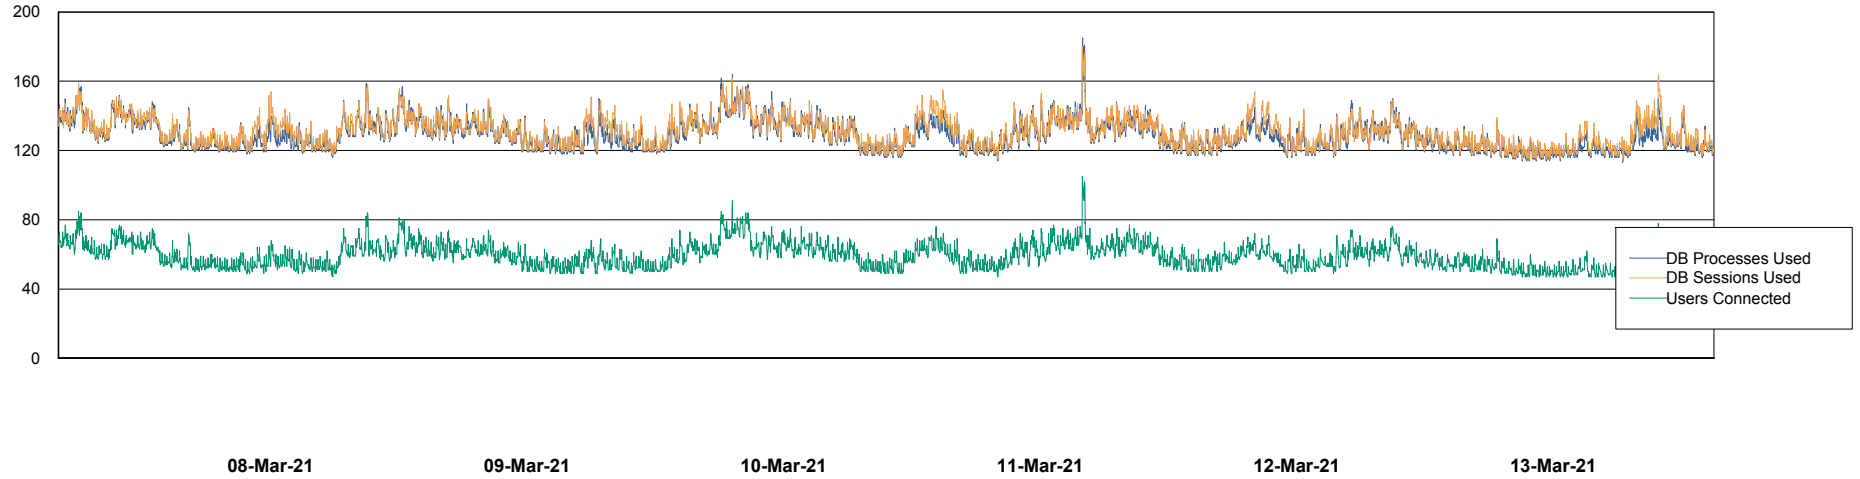

Database Performance ELJDB_Production

DB Processes Max 600
DB Sessions Max 924