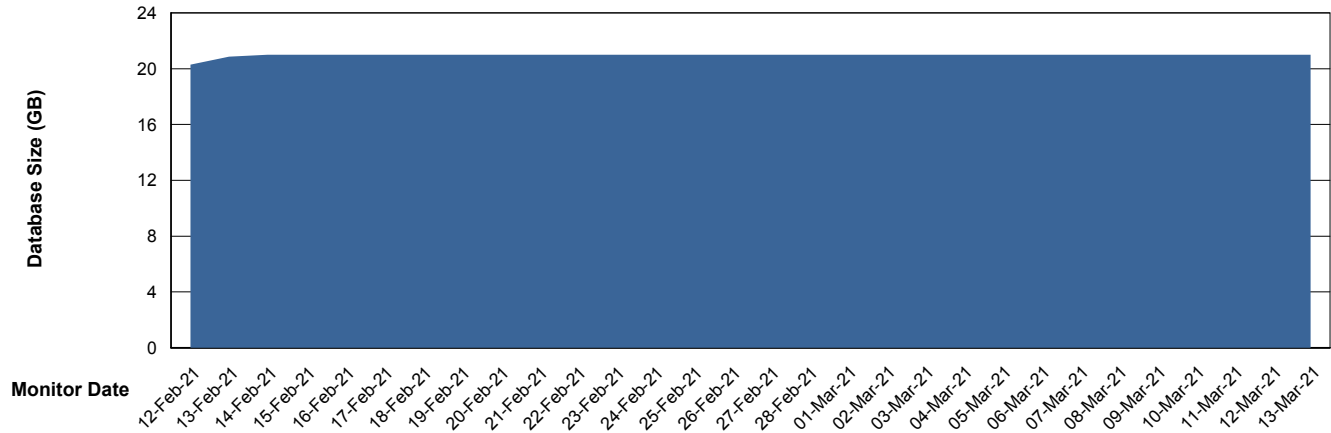

## Database Performance ELJDB\_Standby

DB Processes Max 600  
DB Sessions Max 924

# Weekly SLA Customer Report

Customer ELJ Production  
 Database ID 72

DATABASE SIZE ELJDB\_PRD\_BI

Database growth over last month

DATABASE SIZE ELJDB\_Production

Database growth over last month