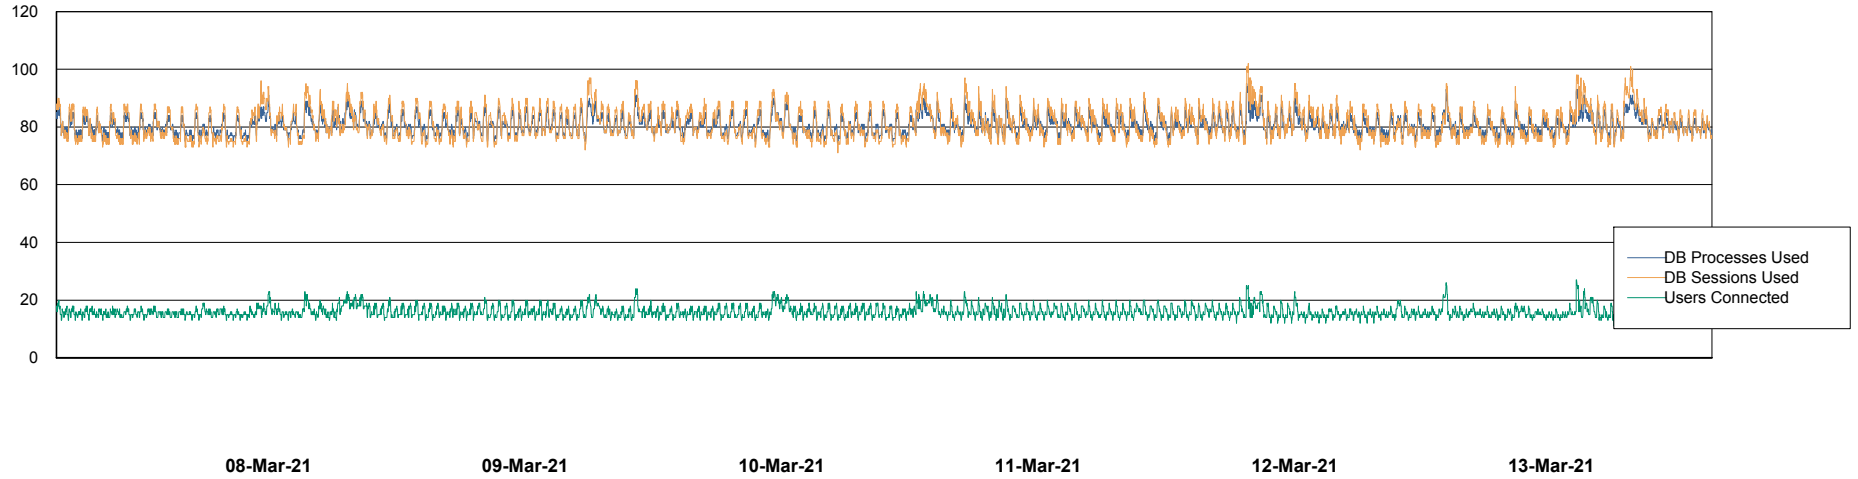

Database Performance ELJDB_PRD_BI

DB Processes Max 1,000
DB Sessions Max 1,524