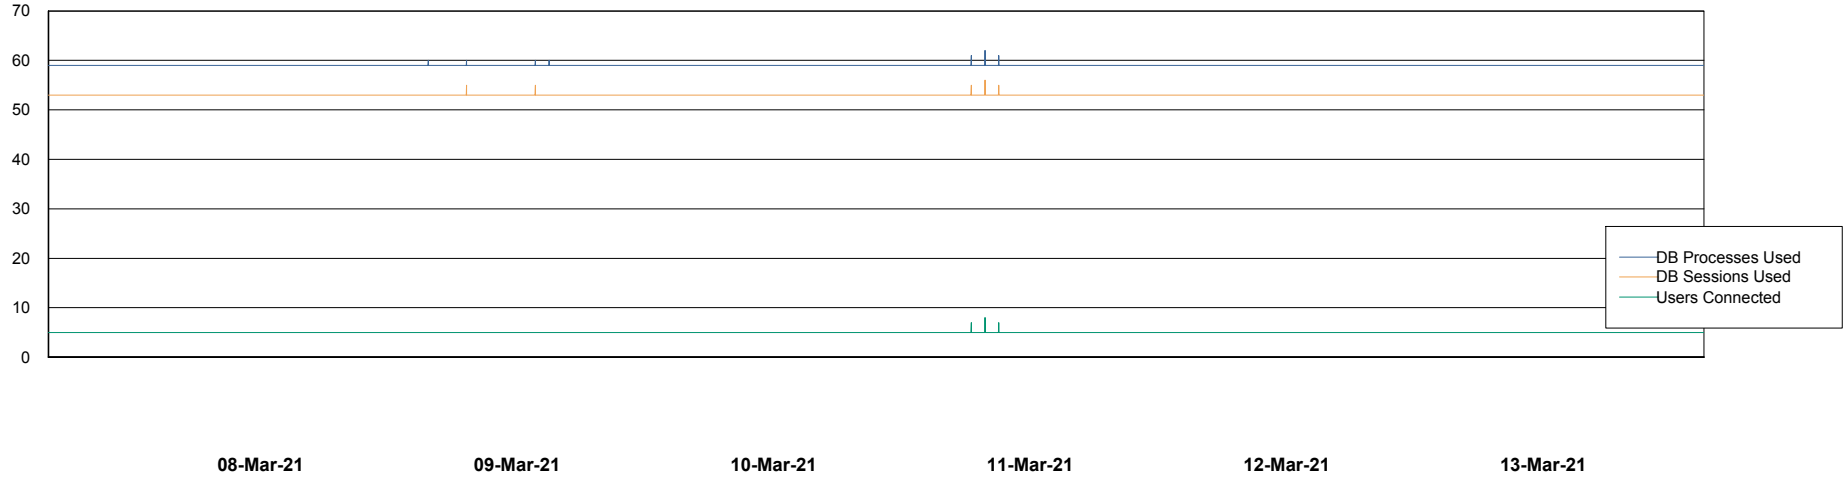

Database Performance ELJDB_Standby

DB Processes Max 600
DB Sessions Max 924