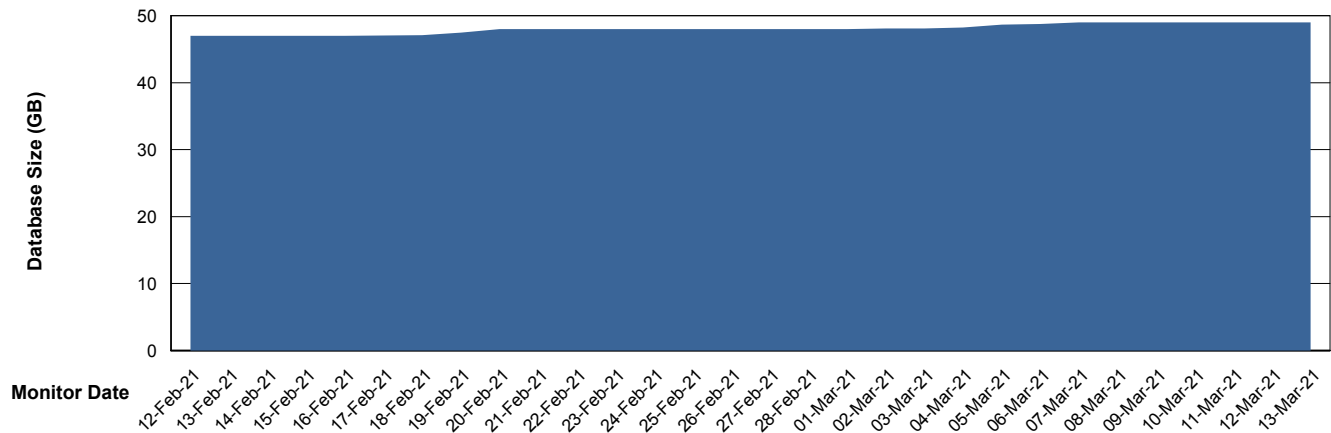

# Weekly SLA Customer Report

Customer ELJ Production  
 Database ID 72

DATABASE SIZE ELJDB\_PRD\_BI

Database growth over last month

DATABASE SIZE ELJDB\_Production

Database growth over last month