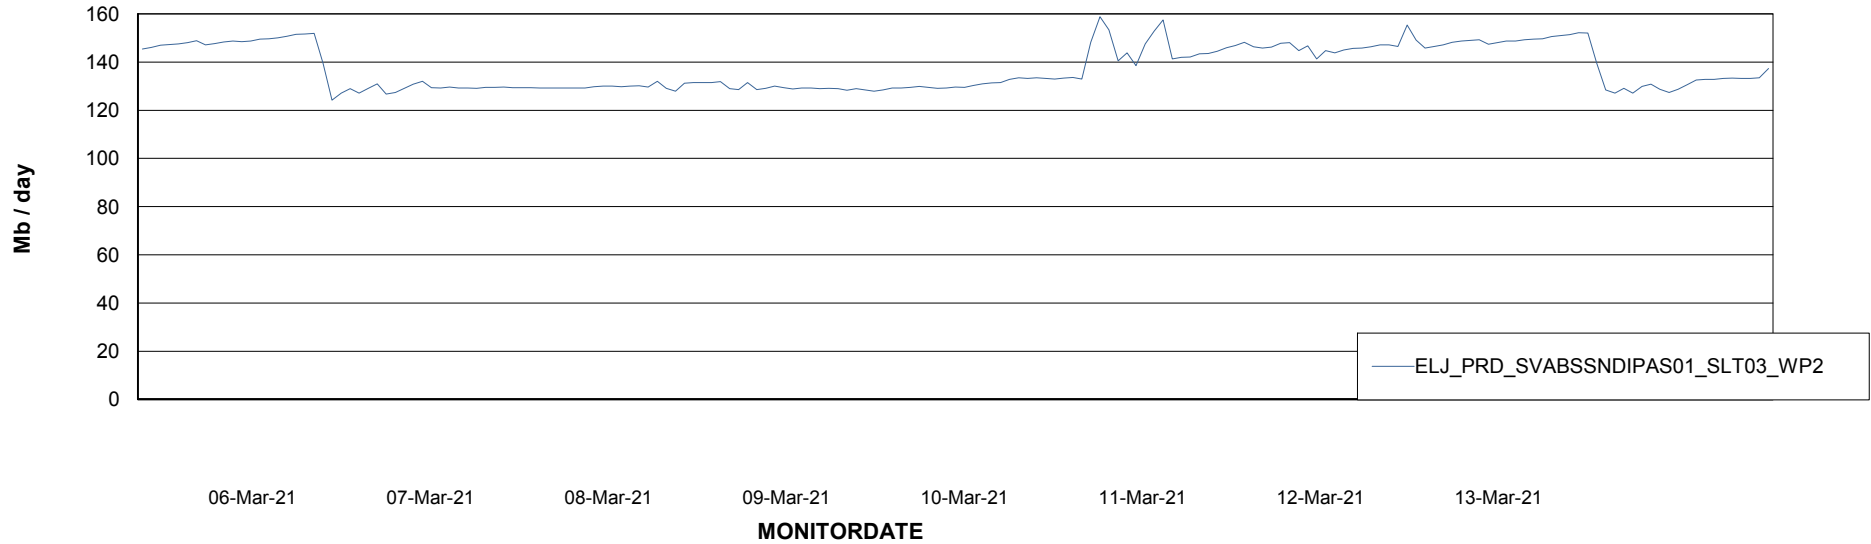

ABSSolute Web Component Services

Avg memory used per ABS Web component