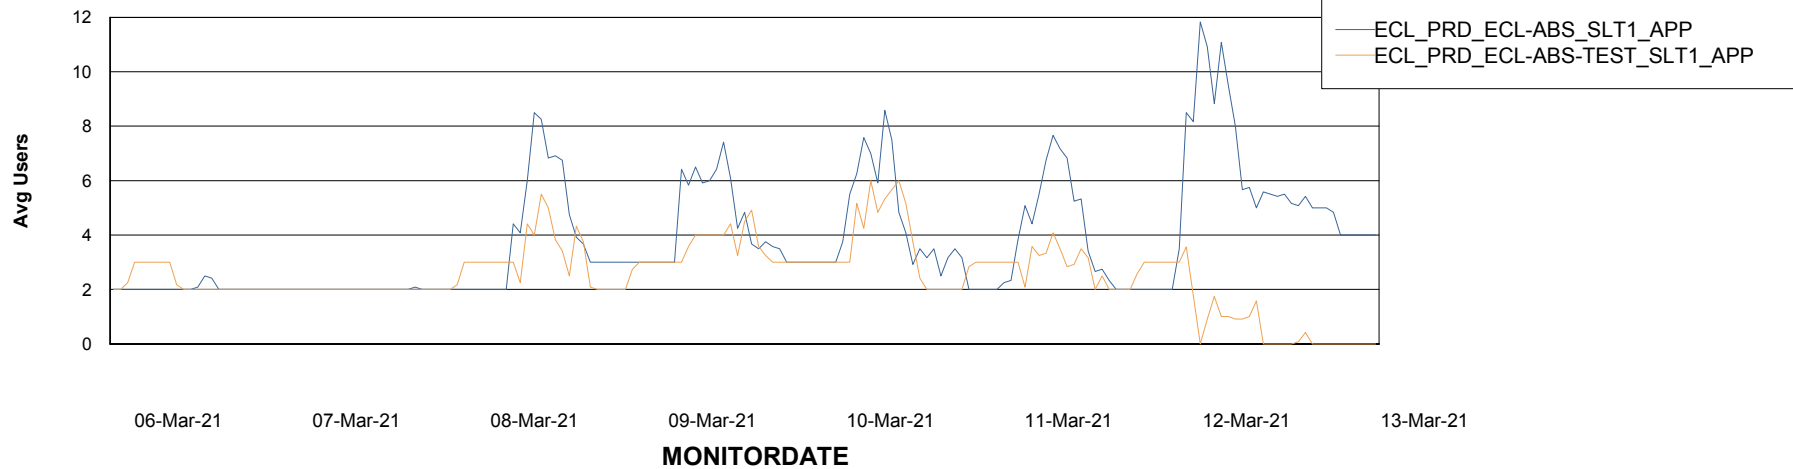

Avg users per day per ABS server