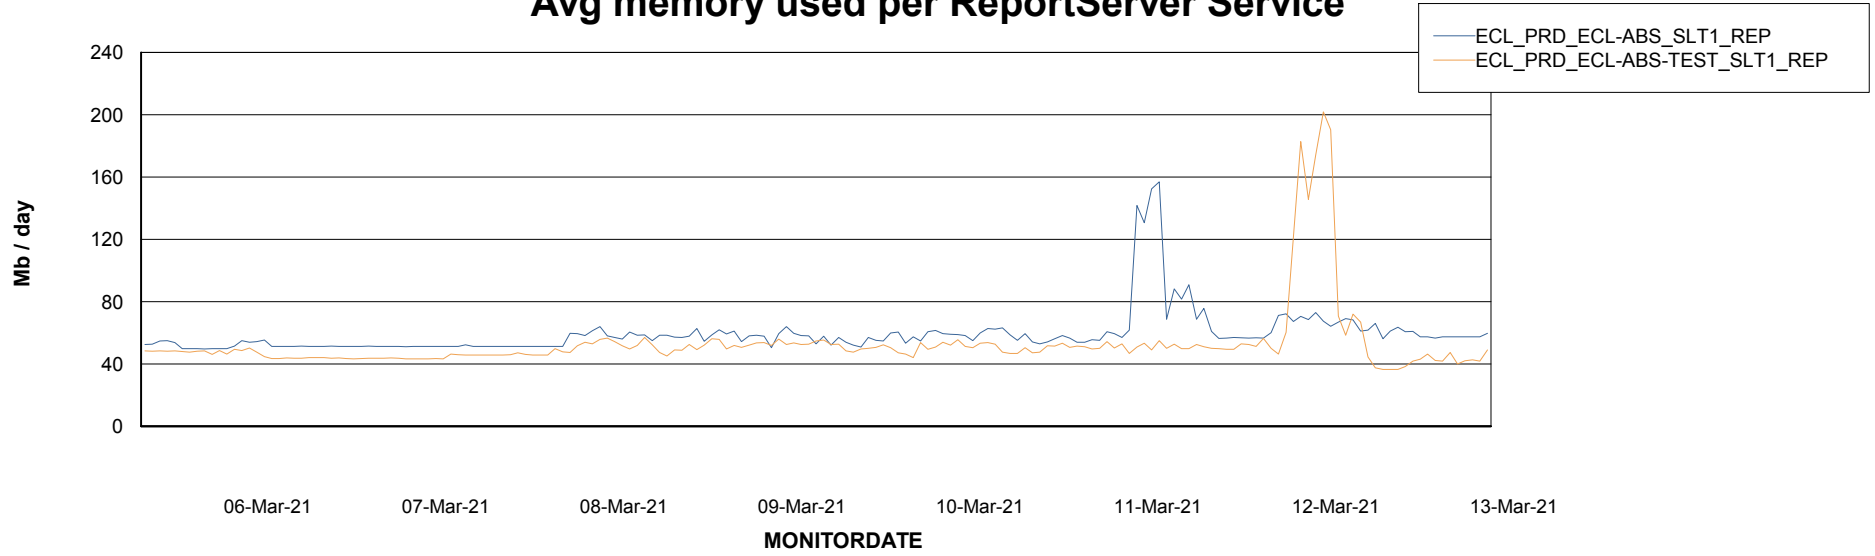

ABSSolute Application ReportServer Services

Avg memory used per ReportServer Service