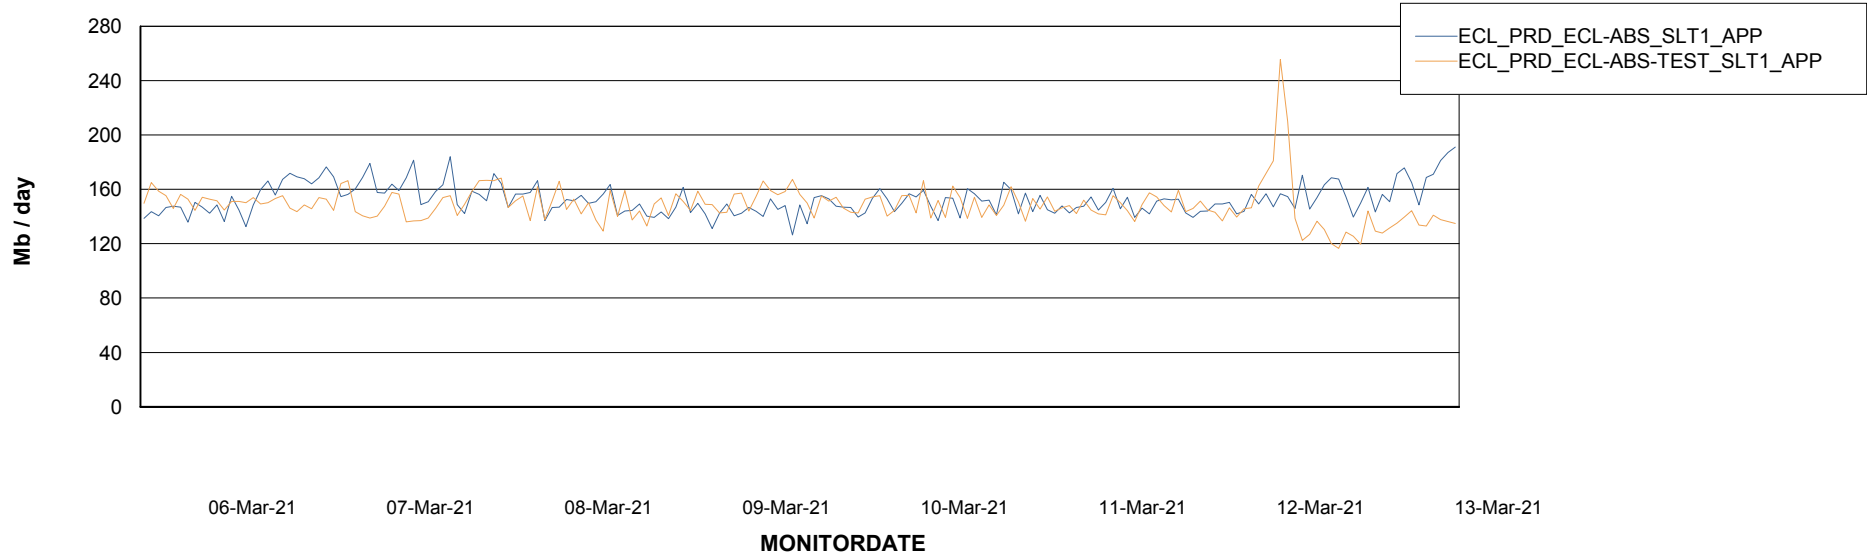

ABSSolute Application Server Services

Avg memory used per ABS Server Service