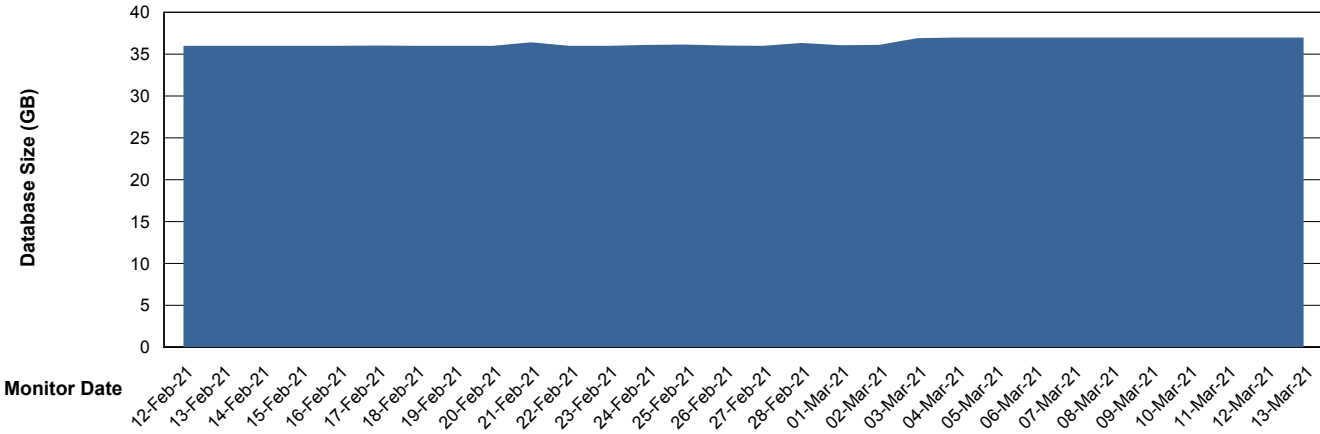

DATABASE SIZE ECLDB_Production

Database growth over last month