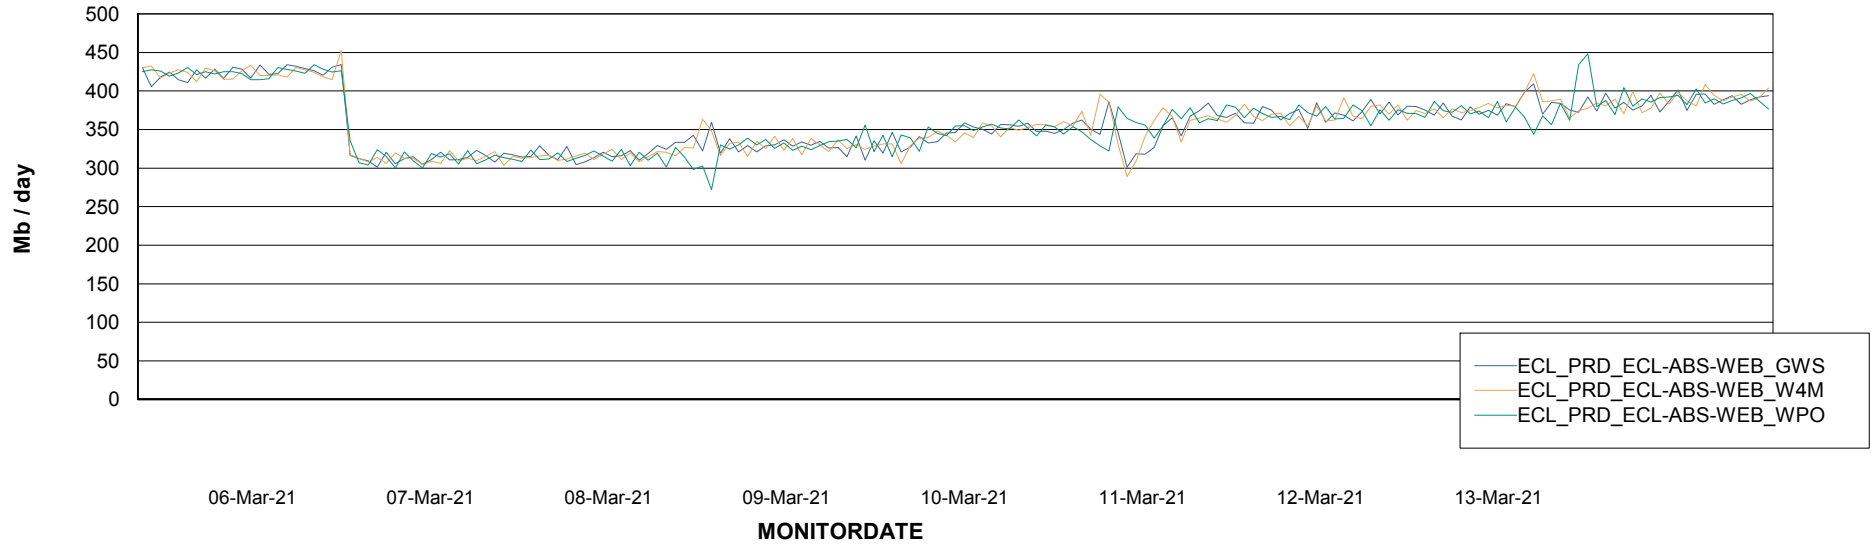

ABSolute Web Component Services

Avg memory used per ABS Web component