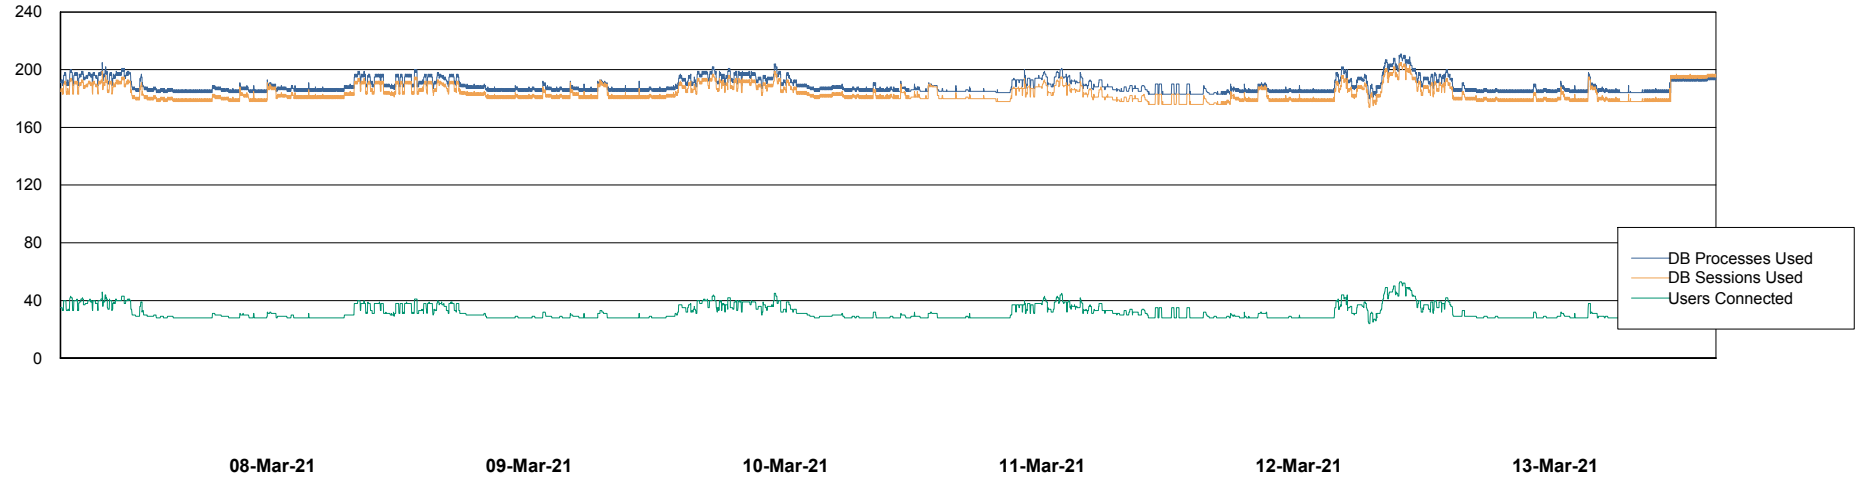

Database Performance ECLDB_Production