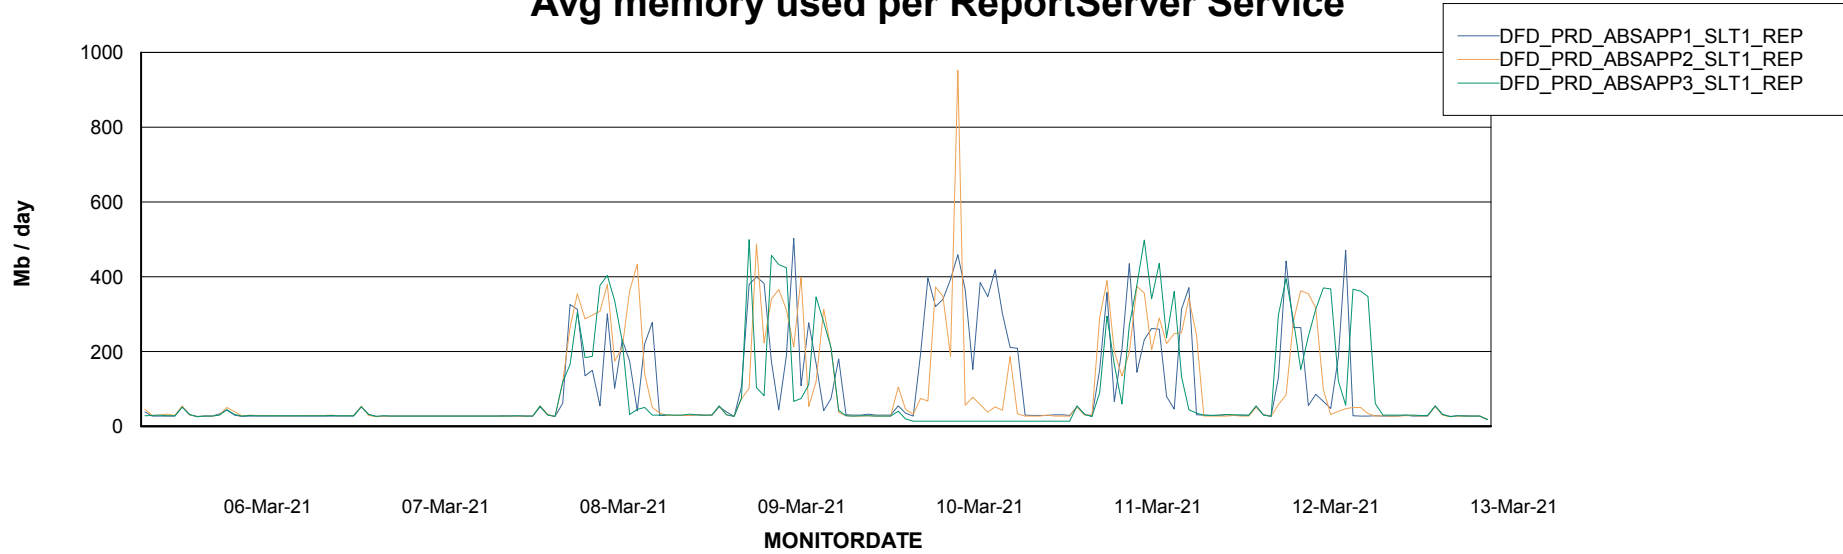

ABSSolute Application ReportServer Services

Avg memory used per ReportServer Service