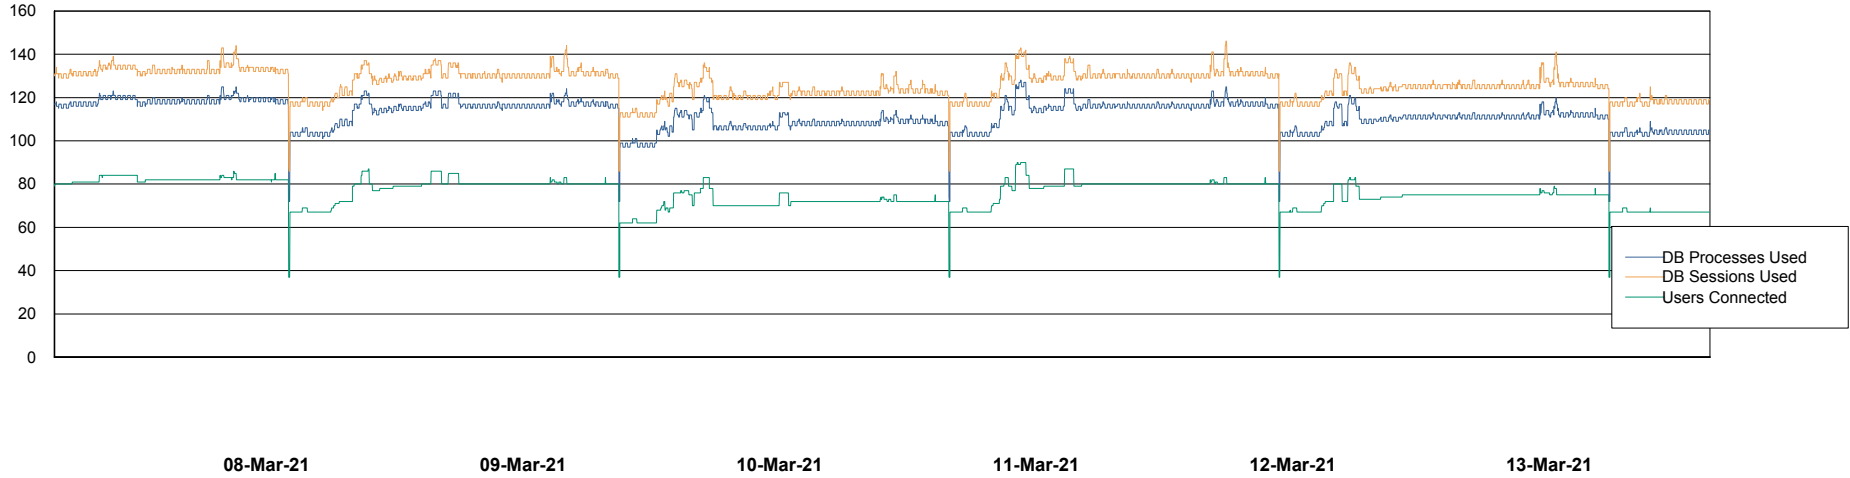

Weekly SLA Customer Report

Customer DFD Production
Database ID 39

Harddisk Usage DFD_PRD_ORACLE1

| | Free disk space on c: (%) | Total disk space on c: (Gb) | Free disk space on d: (%) | Total disk space on d: (Gb) | Free disk space on e: (%) | Total disk space on e: (Gb) | Free disk space on f: (%) | Total disk space on f: (Gb) |
|-----------|---------------------------|-----------------------------|---------------------------|-----------------------------|---------------------------|-----------------------------|---------------------------|-----------------------------|
| 13-Mar-21 | 25 | 78 | 72 | 479 | 24 | 550 | 66 | 800 |
| 12-Mar-21 | 25 | 78 | 72 | 479 | 24 | 550 | 66 | 800 |
| 11-Mar-21 | 25 | 78 | 72 | 479 | 24 | 550 | 66 | 800 |
| 10-Mar-21 | 25 | 78 | 72 | 479 | 24 | 550 | 66 | 800 |
| 09-Mar-21 | 25 | 78 | 72 | 479 | 24 | 550 | 66 | 800 |
| 08-Mar-21 | 24 | 78 | 72 | 479 | 24 | 550 | 66 | 800 |
| 07-Mar-21 | 24 | 78 | 72 | 479 | 24 | 550 | 66 | 800 |

Weekly SLA Customer Report

Customer DFD Production
Database ID 39

Database Performance DFDDDB_Production

DB Processes Max 600
DB Sessions Max 924

Weekly SLA Customer Report

Customer DFD Production
Database ID 39