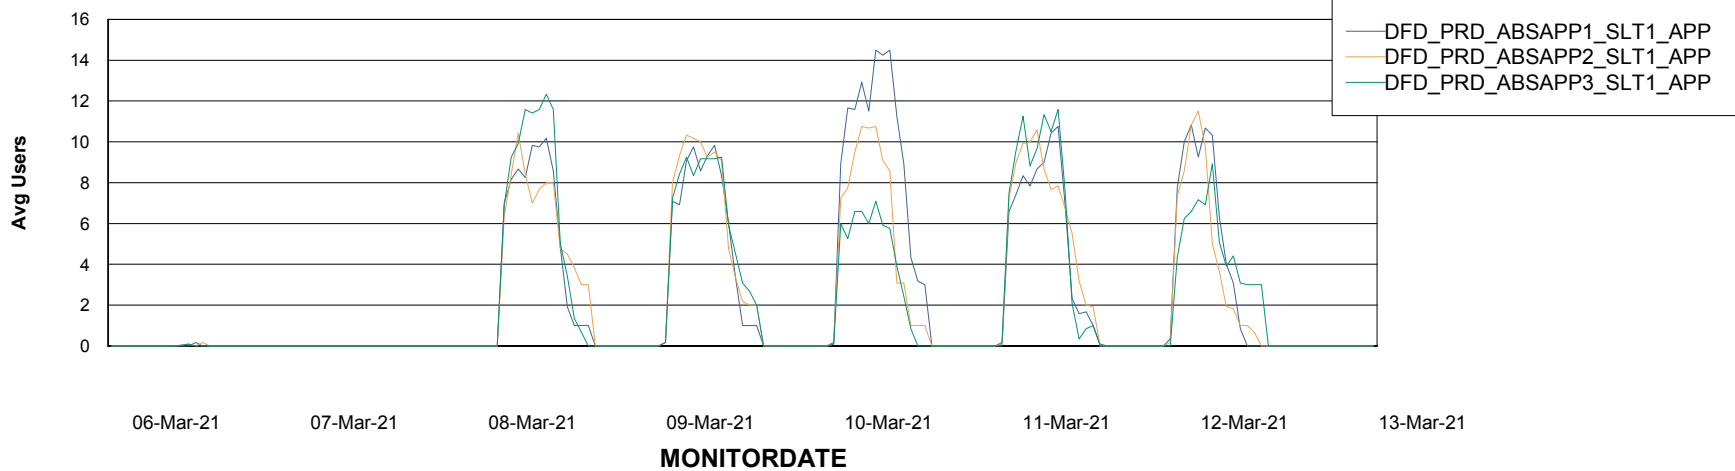

Weekly SLA Customer Report

Customer DFD Production
Database ID 39

ABSSolute Application Server Services

Avg memory used per ABS Server Service

Avg users per day per ABS server

Weekly SLA Customer Report

Customer DFD Production
Database ID 39