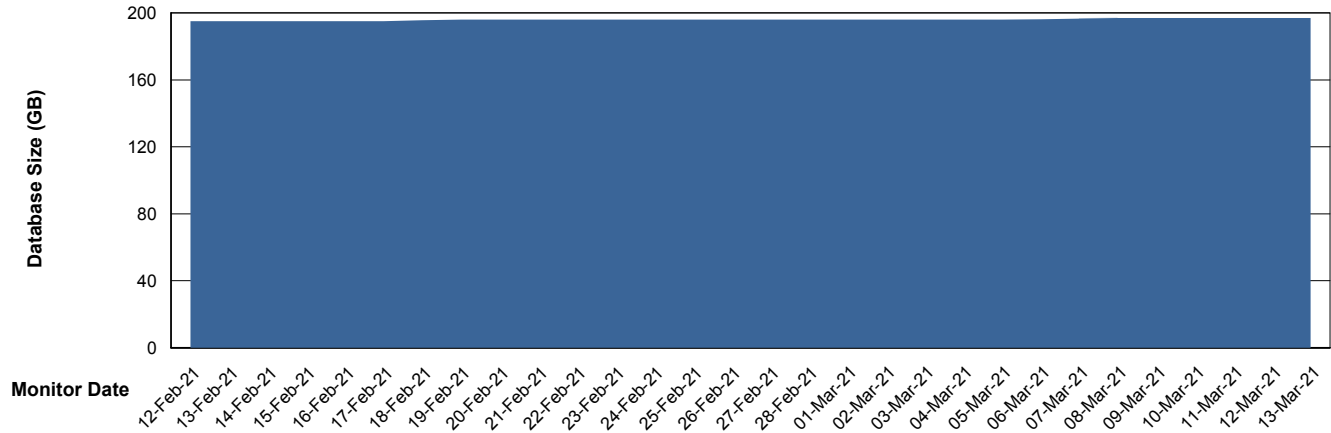

Database Performance DFDDDBI_Production

DB Processes Max 500
DB Sessions Max 772

Weekly SLA Customer Report

Customer DFD Production
 Database ID 39

DATABASE SIZE DFDDDB_Production

Database growth over last month