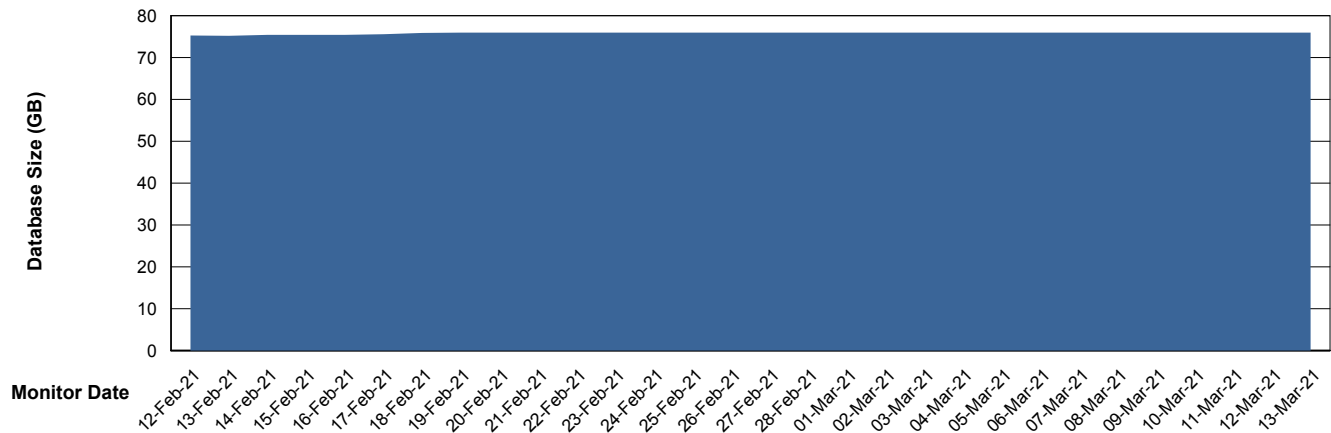

DATABASE SIZE DFDDDBI_Production

Database growth over last month