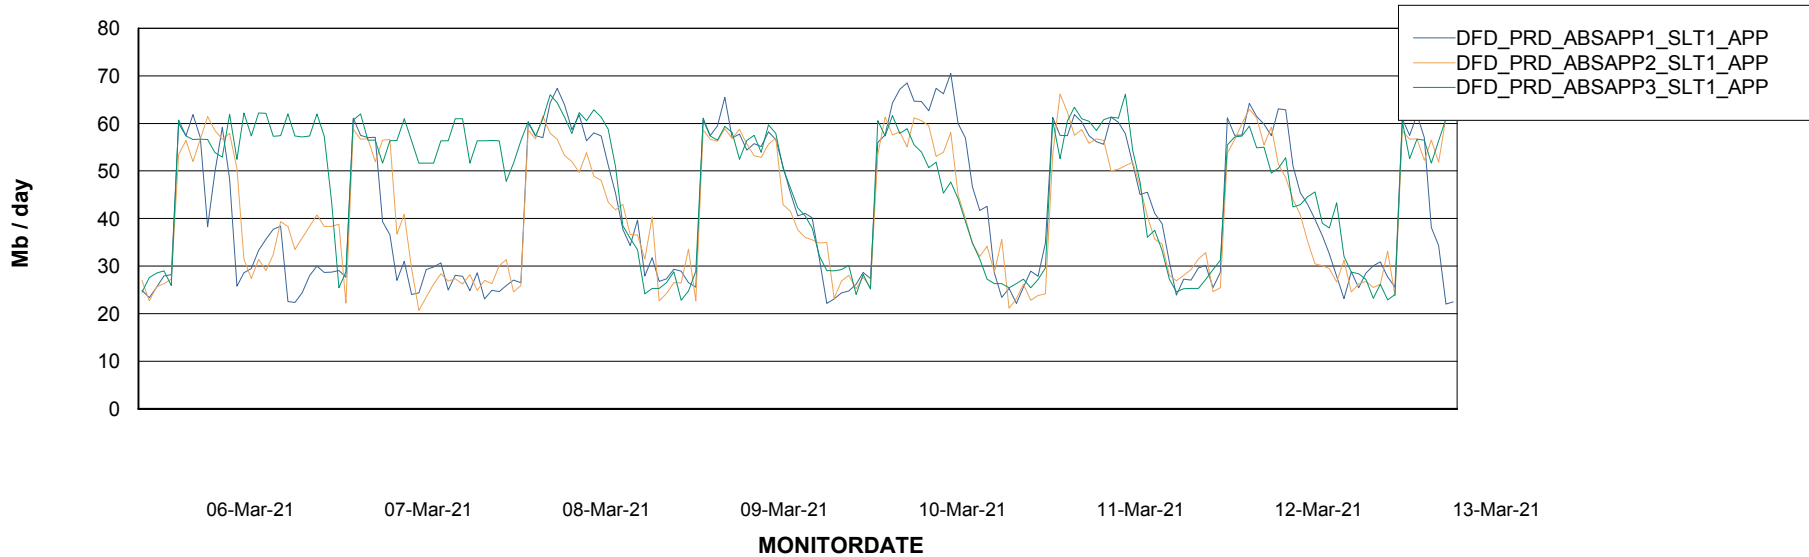

Weekly SLA Customer Report

Customer DFD Production
 Database ID 39

Database Tablespace DFDDDBI_Production

| Date | Tablespace Name | Filesize (Gb) | Usedsize (Gb) | Percentage free |
|-----------|-----------------|---------------|---------------|-----------------|
| 13-Mar-21 | ABSDATA | 44 | 37 | 16 |
| | INDX | 41 | 34 | 17 |
| 12-Mar-21 | ABSDATA | 44 | 37 | 16 |
| | INDX | 41 | 34 | 17 |
| 11-Mar-21 | ABSDATA | 44 | 37 | 16 |
| | INDX | 41 | 34 | 17 |
| 10-Mar-21 | ABSDATA | 44 | 37 | 16 |
| | INDX | 41 | 34 | 17 |
| 09-Mar-21 | ABSDATA | 44 | 37 | 16 |
| | INDX | 41 | 34 | 17 |
| 08-Mar-21 | ABSDATA | 44 | 37 | 16 |
| | INDX | 41 | 34 | 17 |
| 07-Mar-21 | ABSDATA | 44 | 37 | 16 |
| | INDX | 41 | 34 | 17 |

Weekly SLA Customer Report

Customer DFD Production
Database ID 39

ABSSolute Application Server Services

Avg memory used per ABS Server Service

Avg users per day per ABS server

Weekly SLA Customer Report

Customer DFD Production
Database ID 39