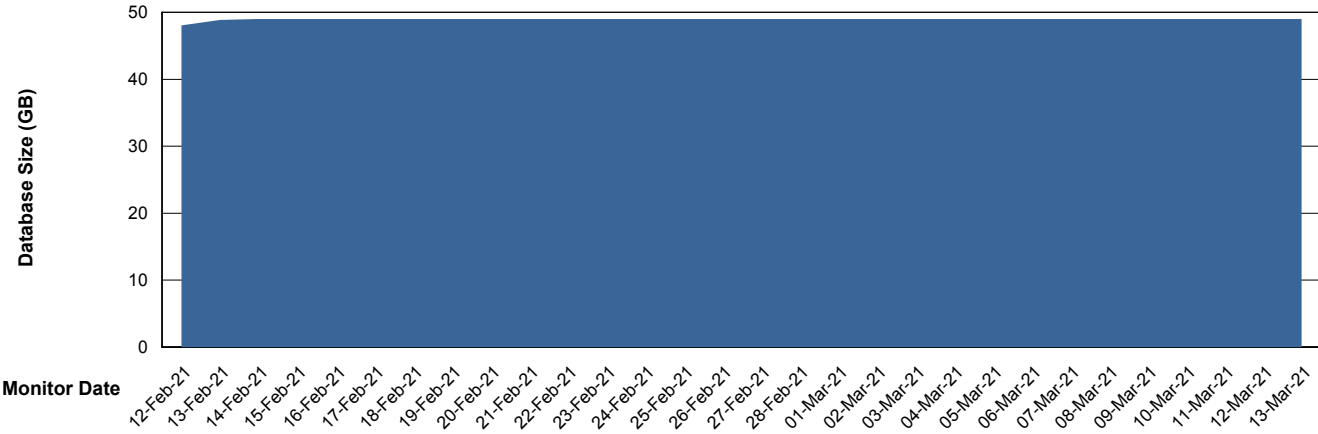

Weekly SLA Customer Report

Customer CIW Production
Database ID 45

Database Performance CIWDB_Production

Weekly SLA Customer Report

Customer CIW Production
Database ID 45

Database Performance CIWDB_Standby

Weekly SLA Customer Report

Customer CIW Production
 Database ID 45

DATABASE SIZE CIWDB_Production

Database growth over last month

Database Tablespace CIWDB_Production

Date	Tablespace Name	Filesize (Gb)	Usedsize (Gb)	Percentage free
13-Mar-21	ABSDATA	51	39	24
	INDX	7	6	14
12-Mar-21	ABSDATA	51	39	24
	INDX	7	6	14
11-Mar-21	ABSDATA	51	39	24
	INDX	7	6	14
10-Mar-21	ABSDATA	51	39	24
	INDX	7	6	14
09-Mar-21	ABSDATA	51	39	24
	INDX	7	6	14
08-Mar-21	ABSDATA	51	39	24
	INDX	7	6	14
07-Mar-21	ABSDATA	51	39	24
	INDX	7	6	14