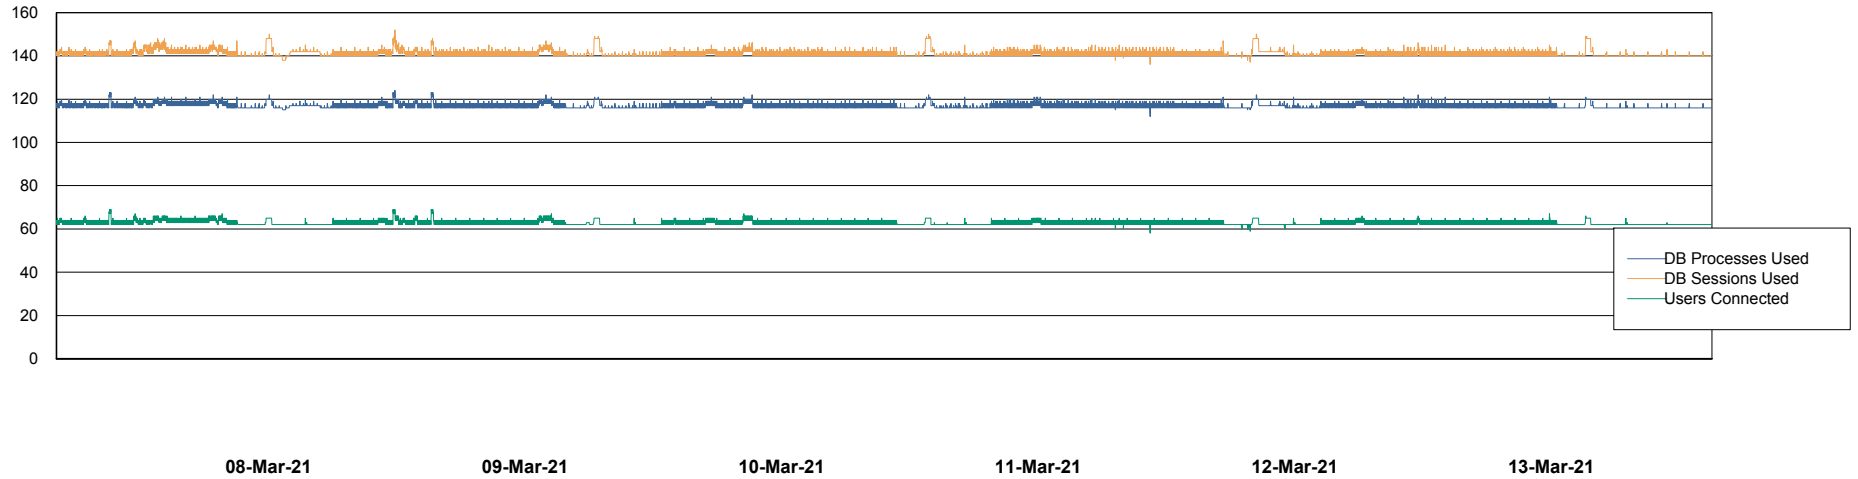

Harddisk Usage CIW_PRD_ORACLE2

	Free disk space on c: (%)	Total disk space on c: (Gb)	Free disk space on d: (%)	Total disk space on d: (Gb)	Free disk space on e: (%)	Total disk space on e: (Gb)
13-Mar-21	92	701	63	700	100	830
12-Mar-21	92	701	62	700	100	830
11-Mar-21	92	701	62	700	100	830
10-Mar-21	92	701	62	700	100	830
09-Mar-21	92	701	62	700	100	830
08-Mar-21	92	701	63	700	100	830
07-Mar-21	92	701	63	700	100	830

Weekly SLA Customer Report

Customer CIW Production
Database ID 45

Database Performance CIWDB_Production

Weekly SLA Customer Report

Customer CIW Production
Database ID 45

Database Performance CIWDB_Standby

Weekly SLA Customer Report