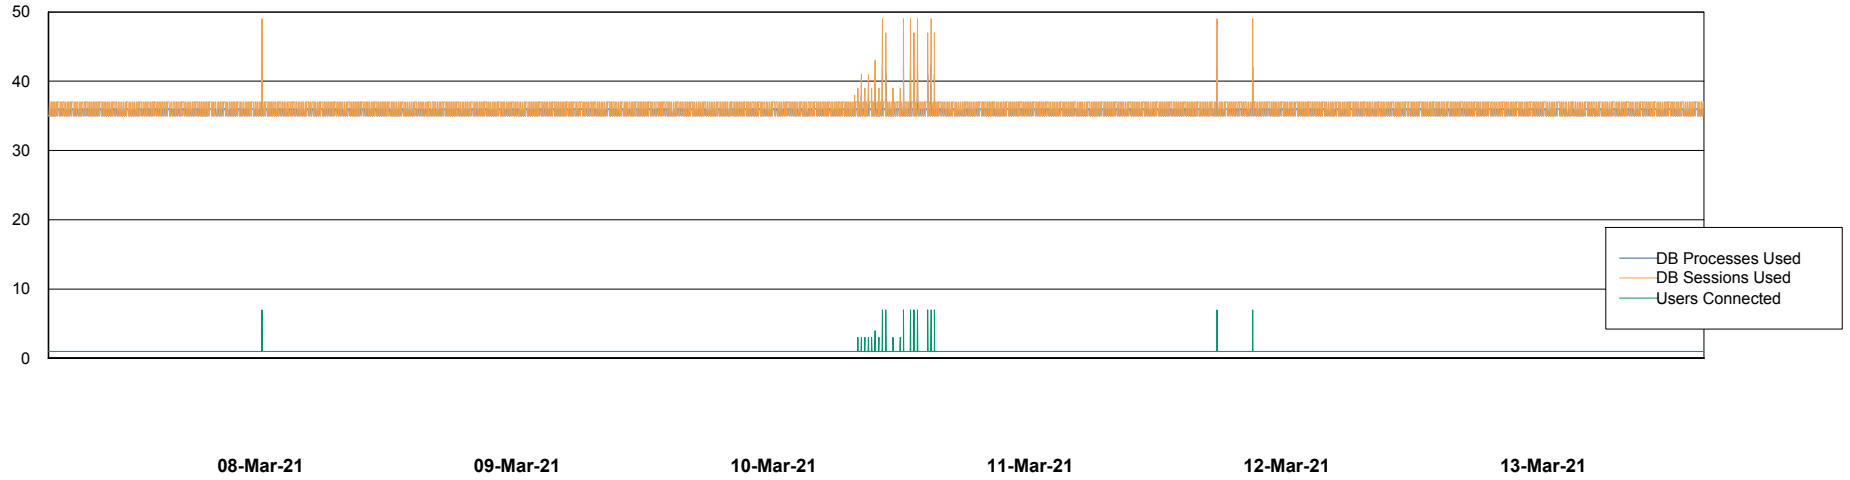

Weekly SLA Customer Report

Customer CIW Production
Database ID 45

Database Performance CIWDB_Production

Weekly SLA Customer Report

Customer CIW Production
Database ID 45

Database Performance CIWDB_Standby

Weekly SLA Customer Report

Customer CIW Production
 Database ID 45

DATABASE SIZE CIWDB_Production

Database growth over last month

Database Tablespace CIWDB_Production

Date	Tablespace Name	Filesize (Gb)	Usedsize (Gb)	Percentage free
13-Mar-21	ABSDATA	51	39	24
	INDX	7	6	14
12-Mar-21	ABSDATA	51	39	24
	INDX	7	6	14
11-Mar-21	ABSDATA	51	39	24
	INDX	7	6	14
10-Mar-21	ABSDATA	51	39	24
	INDX	7	6	14
09-Mar-21	ABSDATA	51	39	24
	INDX	7	6	14
08-Mar-21	ABSDATA	51	39	24
	INDX	7	6	14
07-Mar-21	ABSDATA	51	39	24
	INDX	7	6	14