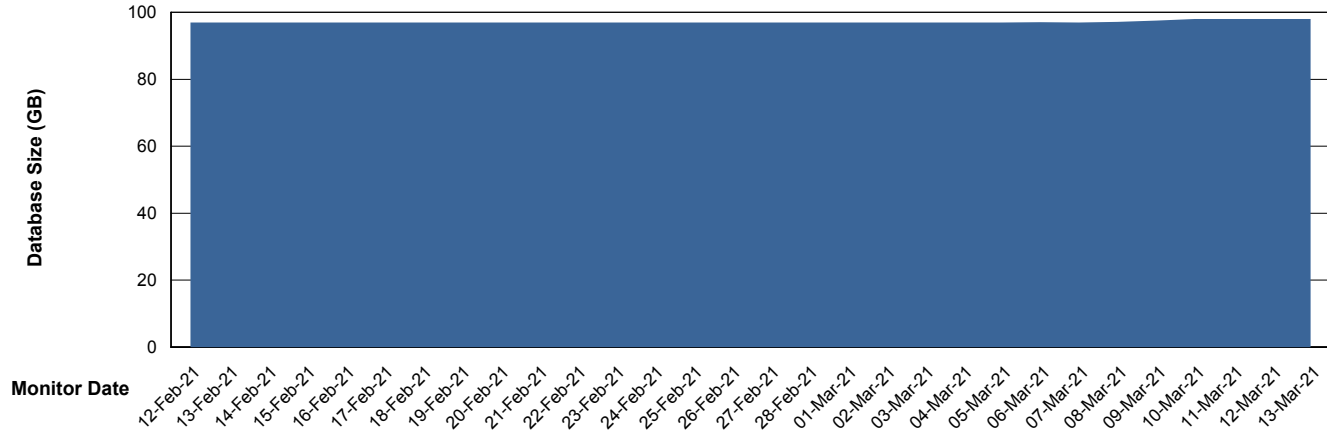

Weekly SLA Customer Report

Customer BOH_Production
Database ID 55

Database Performance BOHABS01_DB_Primary

Weekly SLA Customer Report

Customer BOH_Production
Database ID 55

Database Performance BOHABS02_DB_Standby

Weekly SLA Customer Report

Customer BOH_Production
 Database ID 55

DATABASE SIZE BOHABS01_DB_Primary

Database growth over last month

Database Tablespace BOHABS01_DB_Primary

Date	Tablespace Name	Filesize (Gb)	Usedsize (Gb)	Percentage free
13-Mar-21	ABSDATA	48	33	31
	INDX	72	63	13
12-Mar-21	ABSDATA	48	33	31
	INDX	72	63	13
11-Mar-21	ABSDATA	48	33	31
	INDX	72	63	13
10-Mar-21	ABSDATA	48	33	31
	INDX	72	63	13
09-Mar-21	ABSDATA	48	33	31
	INDX	72	63	13
08-Mar-21	ABSDATA	48	33	31
	INDX	72	63	13
07-Mar-21	ABSDATA	48	33	31
	INDX	72	63	13