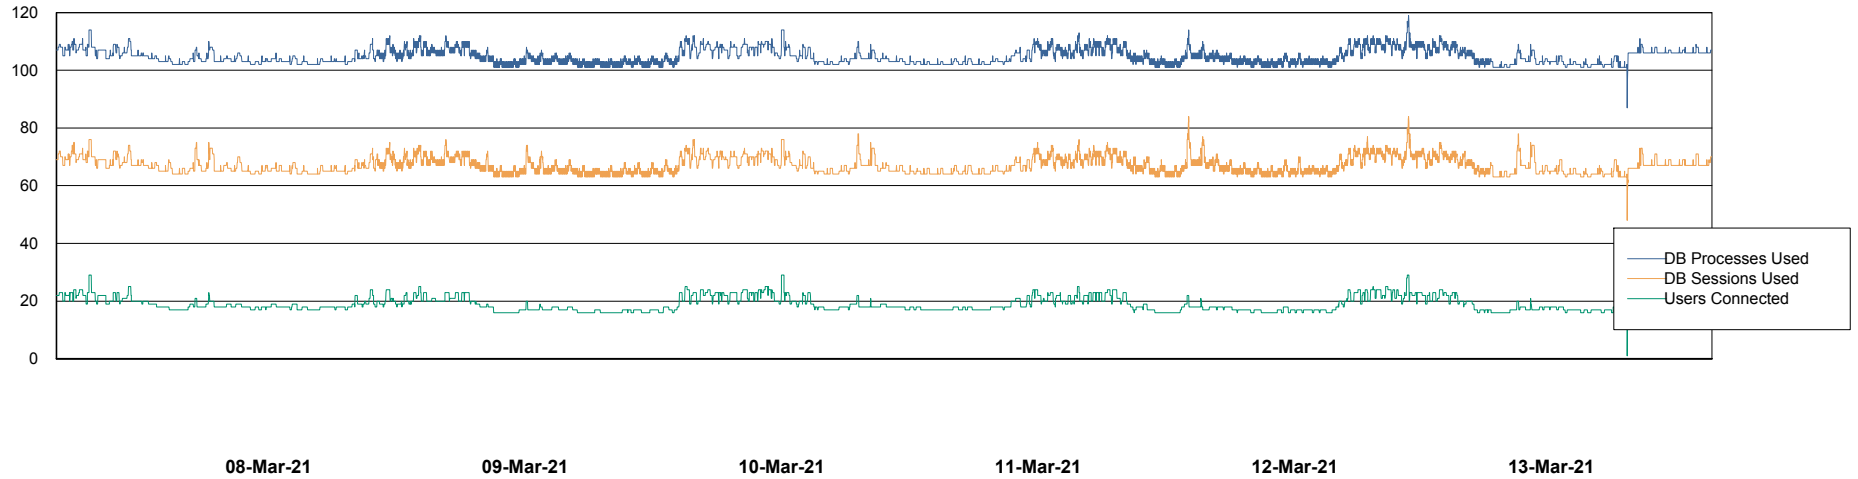

Harddisk Usage BOHABS02

	Free disk space on c: (%)	Total disk space on c: (Gb)	Free disk space on d: (%)	Total disk space on d: (Gb)	Free disk space on e: (%)	Total disk space on e: (Gb)
13-Mar-21	17	110	25	300	69	80
12-Mar-21	17	110	25	300	72	80
11-Mar-21	17	110	25	300	74	80
10-Mar-21	17	110	25	300	76	80
09-Mar-21	17	110	25	300	78	80
08-Mar-21	17	110	25	300	82	80
07-Mar-21	17	110	25	300	83	80

Weekly SLA Customer Report

Customer BOH_Production
Database ID 55

Database Performance BOHABS01_DB_Primary

Weekly SLA Customer Report

Customer BOH_Production
Database ID 55

Database Performance BOHABS02_DB_Standby