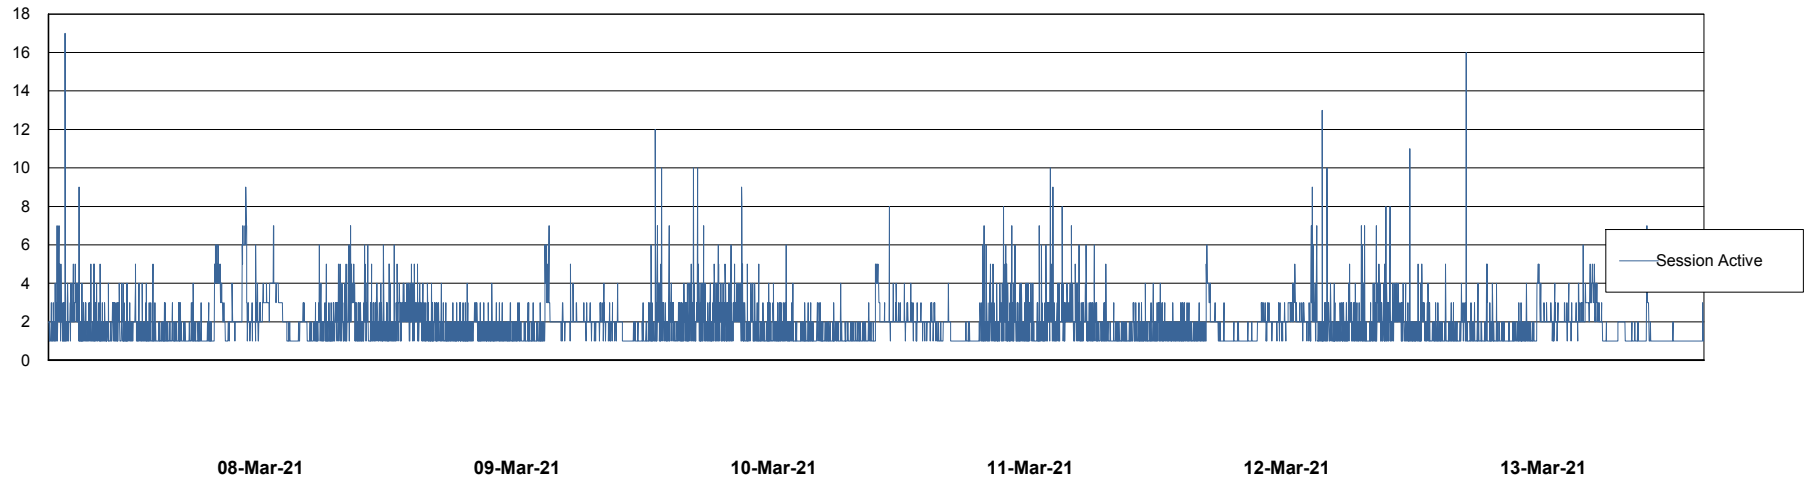

Weekly SLA Customer Report

Customer BGG_Production
Database ID 58

Database Performance BGGDB_BI

Weekly SLA Customer Report

Customer BGG_Production
Database ID 58

Database Performance BGGDB_Production

Weekly SLA Customer Report

Customer BGG_Production
Database ID 58

Database Performance BGGDB_Standby

Weekly SLA Customer Report

Customer BGG_Production
Database ID 58

DATABASE SIZE BGGDB_BI

Database growth over last month

DATABASE SIZE BGGDB_Production