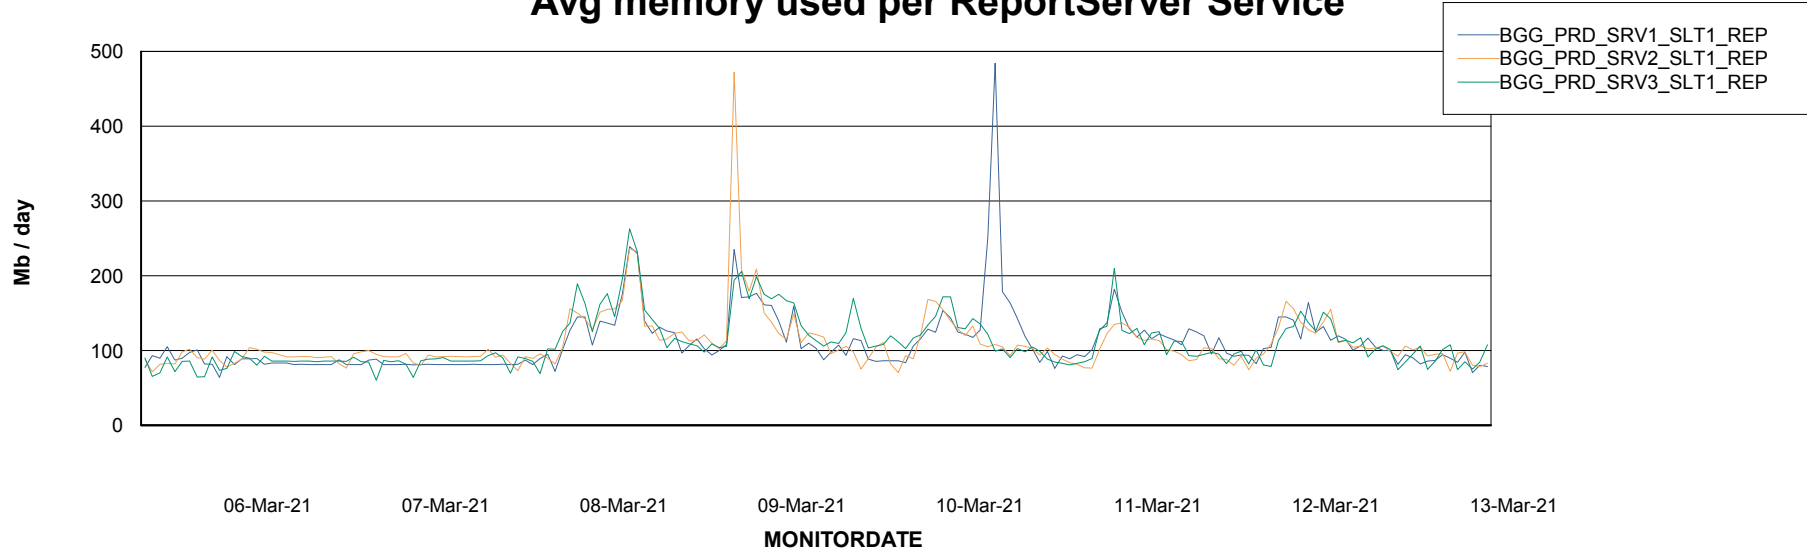

Avg memory used per ABS Server Service

Avg users per day per ABS server

Weekly SLA Customer Report

Customer BGG_Production
Database ID 58

ABSSolute Application ReportServer Services

Avg memory used per ReportServer Service