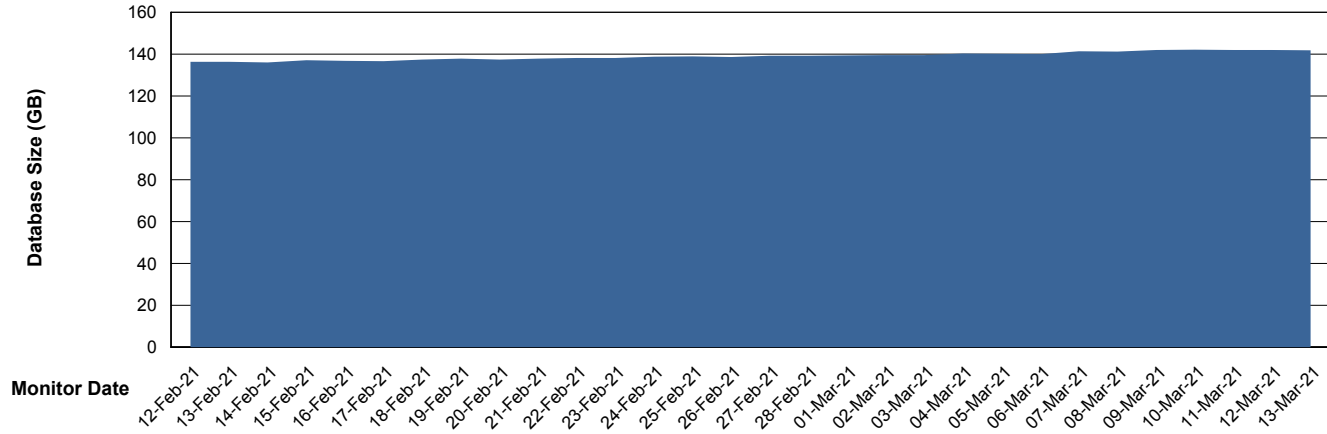

Weekly SLA Customer Report

Customer BGG_Production
Database ID 58

Database Performance BGGDB_BI

Weekly SLA Customer Report

Customer BGG_Production
Database ID 58

Database Performance BGGDB_Production

Weekly SLA Customer Report

Customer BGG_Production
Database ID 58

Database Performance BGGDB_Standby

Weekly SLA Customer Report

Customer BGG_Production
Database ID 58

DATABASE SIZE BGGDB_BI

Database growth over last month

DATABASE SIZE BGGDB_Production

Database growth over last month

Weekly SLA Customer Report

Customer BGG_Production
 Database ID 58

Database Tablespace BGGDB_BI

Date	Tablespace Name	Filesize (Gb)	Usedsize (Gb)	Percentage free
13-Mar-21	ABSDATA	77	66	14
	INDX	88	74	16
12-Mar-21	ABSDATA	77	66	14
	INDX	88	74	16
11-Mar-21	ABSDATA	77	66	14
	INDX	88	74	16
10-Mar-21	ABSDATA	77	66	14
	INDX	88	73	17
09-Mar-21	ABSDATA	77	66	14
	INDX	88	73	17
08-Mar-21	ABSDATA	77	66	14
	INDX	88	73	17
07-Mar-21	ABSDATA	74	66	11
	INDX	80	73	9