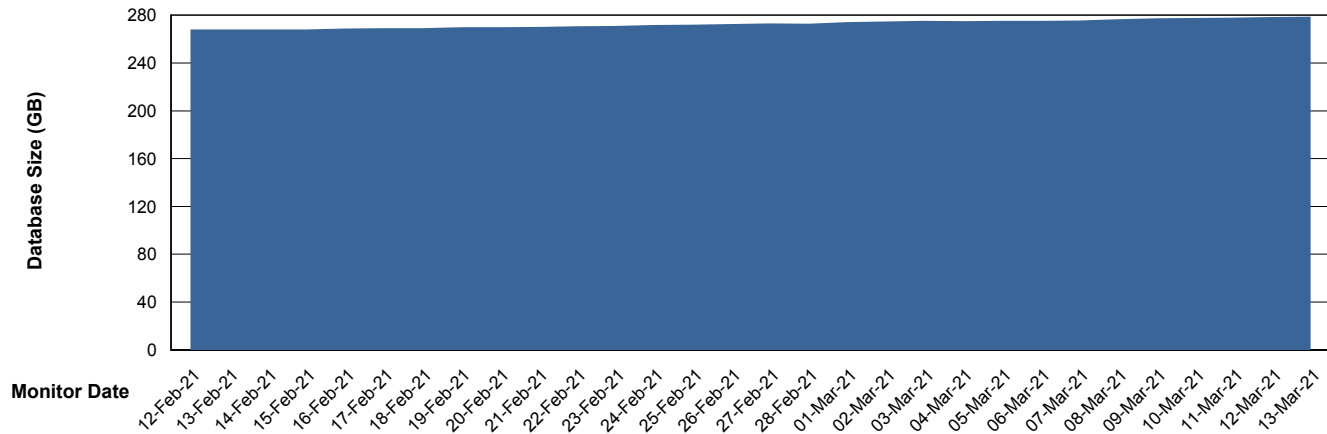

DATABASE SIZE BGGDB_Production

Database growth over last month