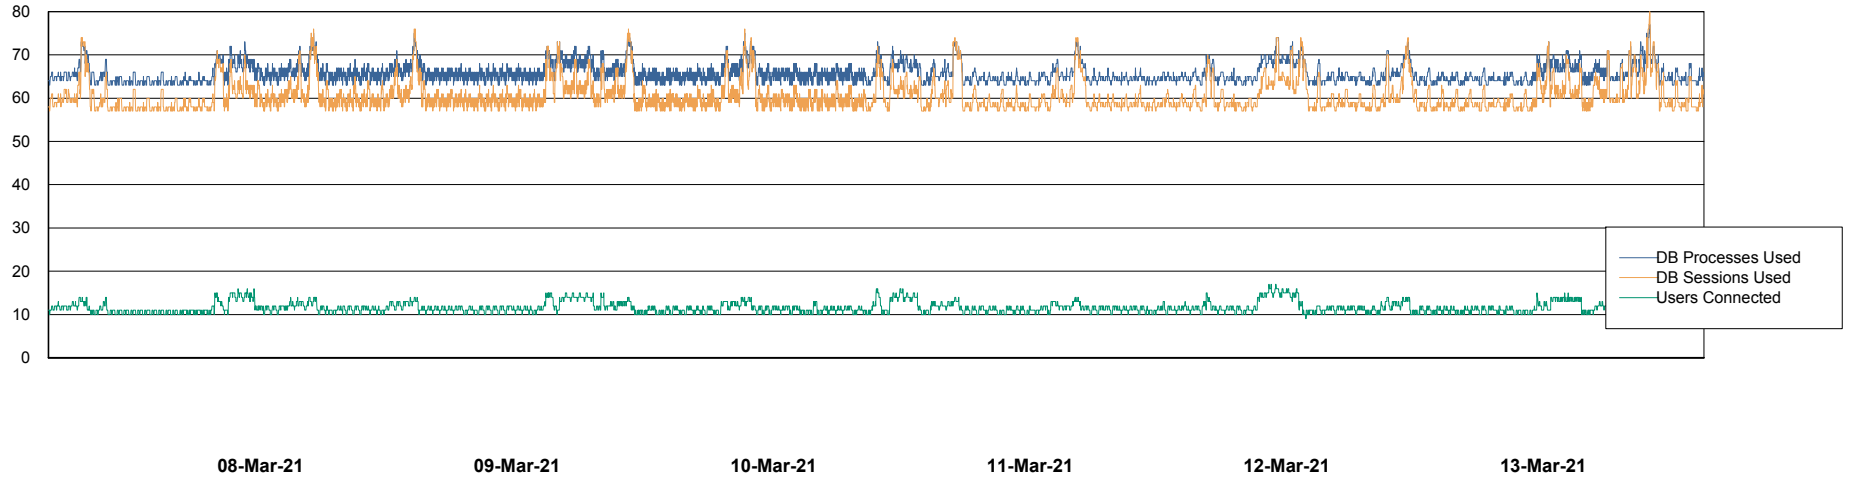

Database Performance BGGDB_BI