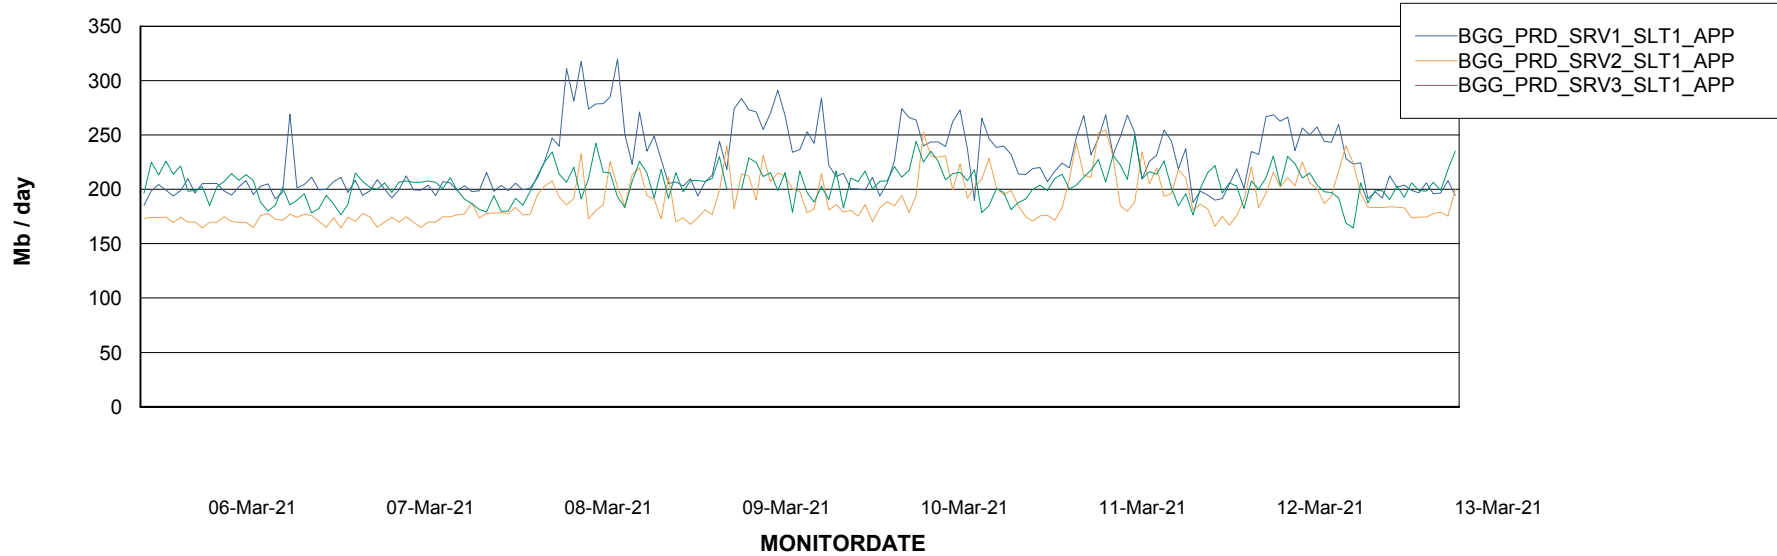

BI Status and last ETL error for BGGDB_BI

	Sun 7/3/2021	Mon 8/3/2021	Tue 9/3/2021	Wed 10/3/2021	Thu 11/3/2021	Fri 12/3/2021	Sat 13/3/2021
ABS DataWarehouse ETL Health	OK	OK	OK	OK	OK	OK	OK
ABS DWHStaging ETL Health	OK	OK	OK	OK	OK	OK	OK

Weekly SLA Customer Report

Customer BGG_Production
Database ID 58

Standby Database Health BGG_Production

Recovery lag for last 7 days

Weekly SLA Customer Report

Customer BGG_Production
Database ID 58

ABSSolute Application Server Services

Avg memory used per ABS Server Service

Avg users per day per ABS server

Weekly SLA Customer Report

Customer BGG_Production
Database ID 58

ABSSolute Application ReportServer Services

Avg memory used per ReportServer Service