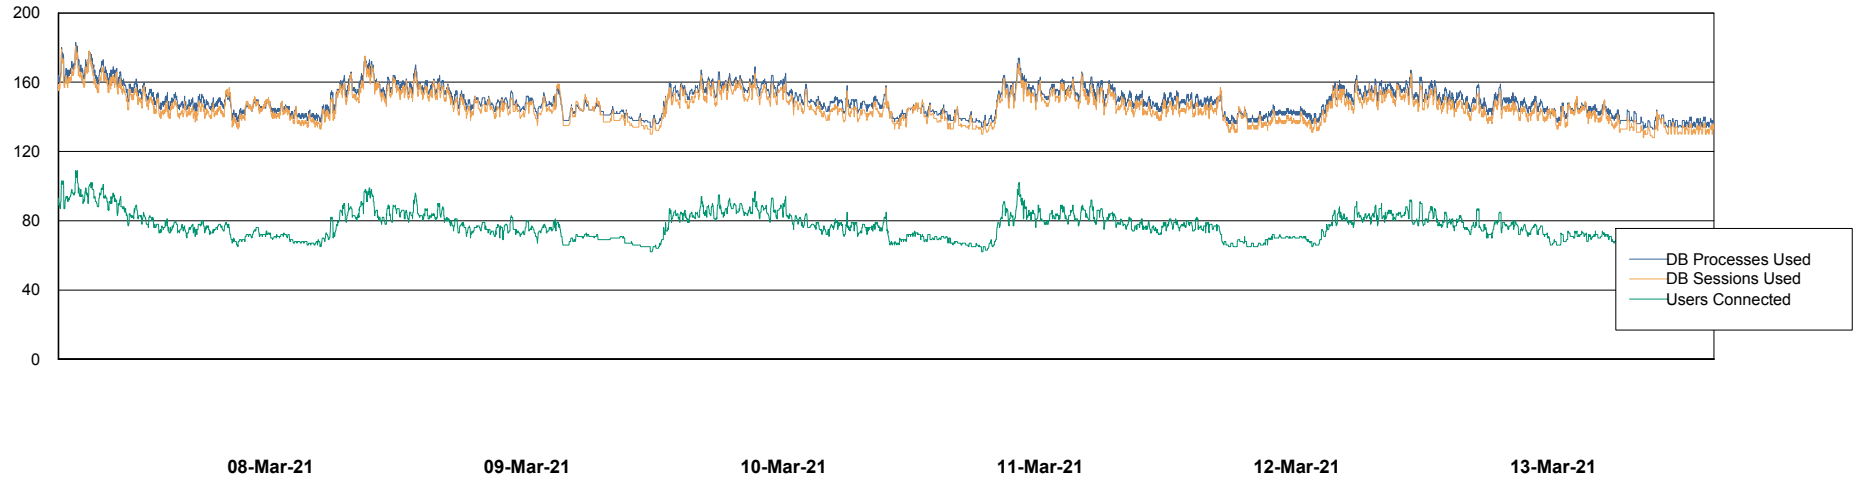

Weekly SLA Customer Report

Customer BGG_Production
Database ID 58

Database Performance BGGDB_BI

Weekly SLA Customer Report

Customer BGG_Production
Database ID 58

Database Performance BGGDB_Production

Weekly SLA Customer Report

Customer BGG_Production
Database ID 58

Database Performance BGGDB_Standby

Weekly SLA Customer Report

Customer BGG_Production
Database ID 58

DATABASE SIZE BGGDB_BI

Database growth over last month

DATABASE SIZE BGGDB_Production