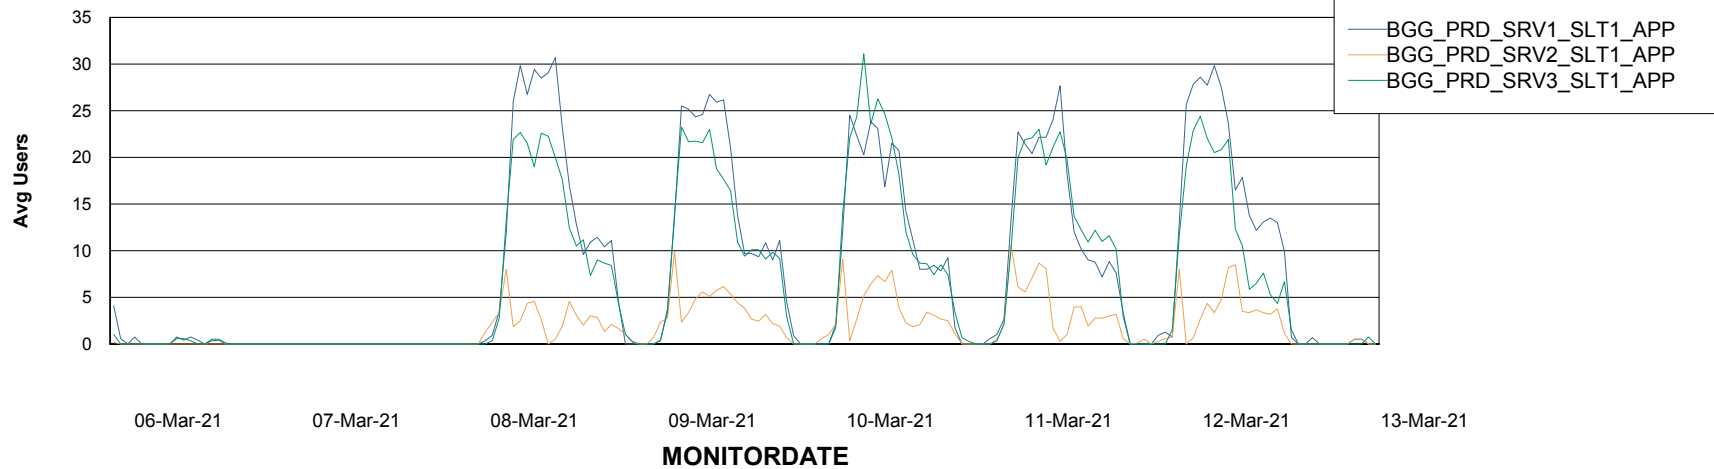

Avg users per day per ABS server