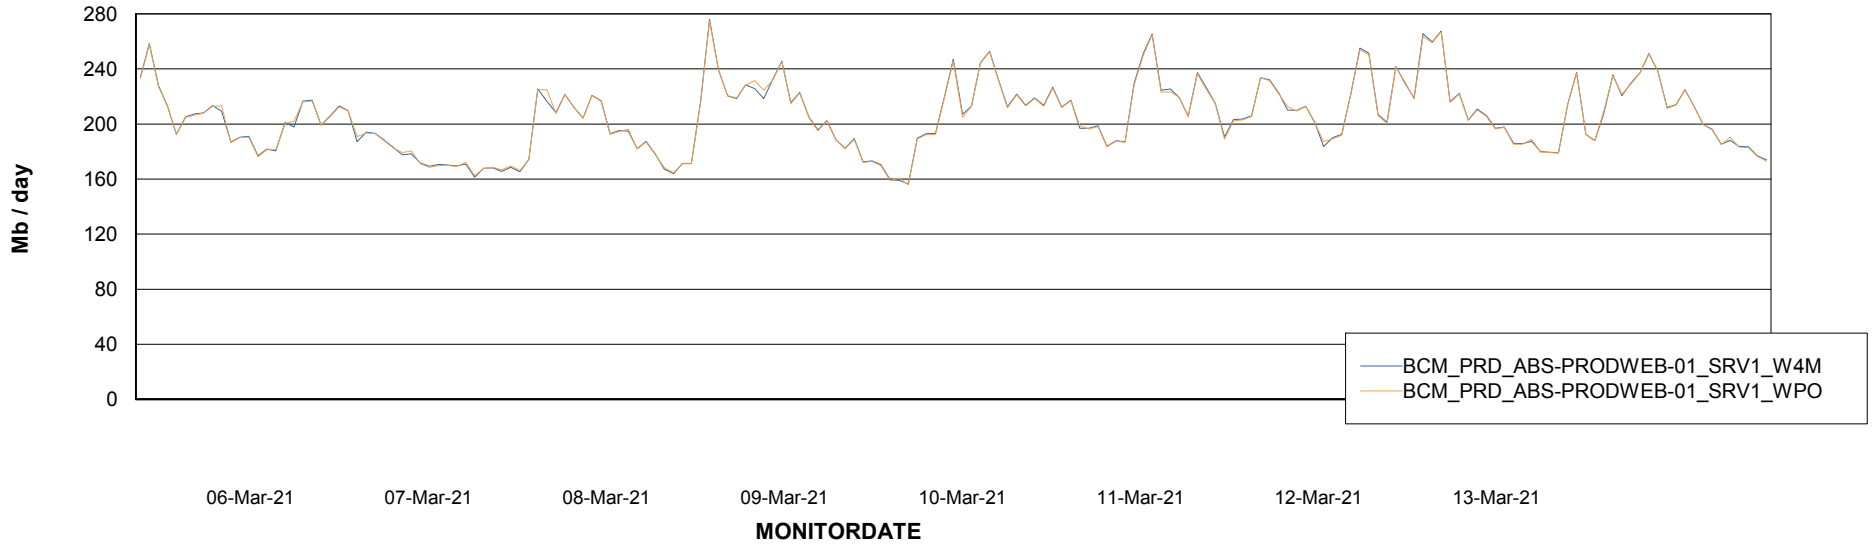

ABSSolute Application ReportServer Services

Avg memory used per ReportServer Service

Weekly SLA Customer Report

Customer BCM_Production
Database ID 81

ABSolute Web Component Services

Avg memory used per ABS Web component