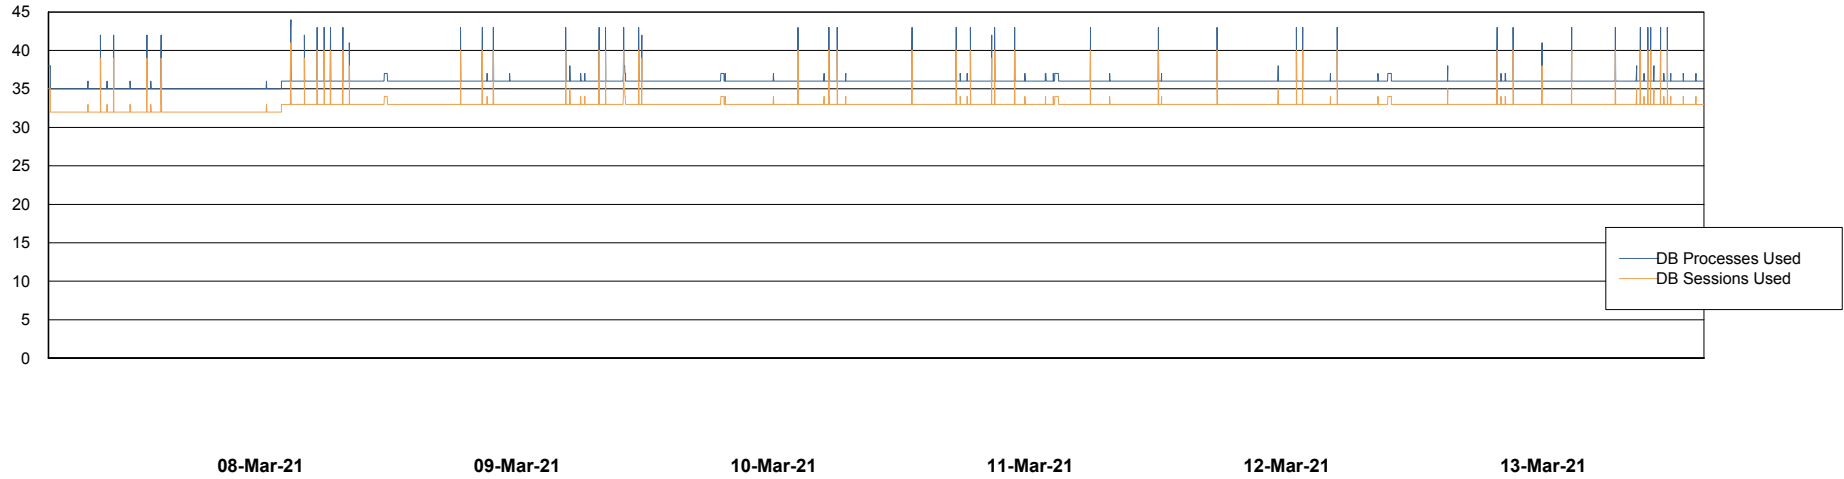

Database Performance BCMDB_ABS1SB Standby Database

DB Processes Max 500