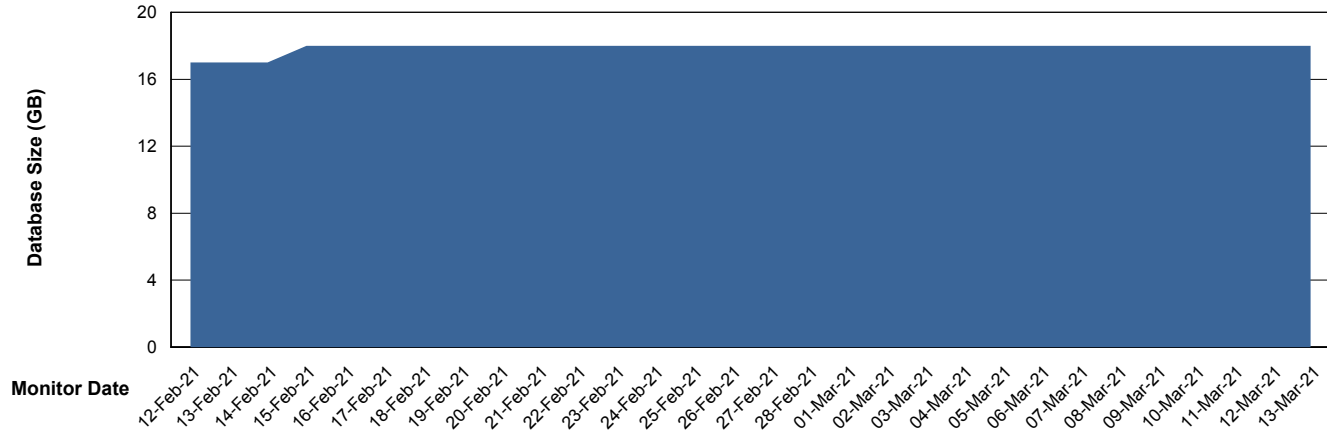

DB Processes Max 500

Weekly SLA Customer Report

Customer BCM_Production
 Database ID 81

DATABASE SIZE BCMDB_ABS1 Production Database

Database growth over last month

Database Tablespace BCMDB_ABS1 Production Database

Date	Tablespace Name	Filesize (Gb)	Usedsize (Gb)	Percentage free
13-Mar-21	ABSDATA	5	4	16
	INDX	10	8	19
12-Mar-21	ABSDATA	5	4	14
	INDX	10	8	19
11-Mar-21	ABSDATA	5	4	14
	INDX	10	8	19
10-Mar-21	ABSDATA	5	4	14
	INDX	10	8	19
09-Mar-21	ABSDATA	5	4	14
	INDX	10	8	20
08-Mar-21	ABSDATA	5	4	14
	INDX	10	8	20
07-Mar-21	ABSDATA	5	4	14
	INDX	10	8	20