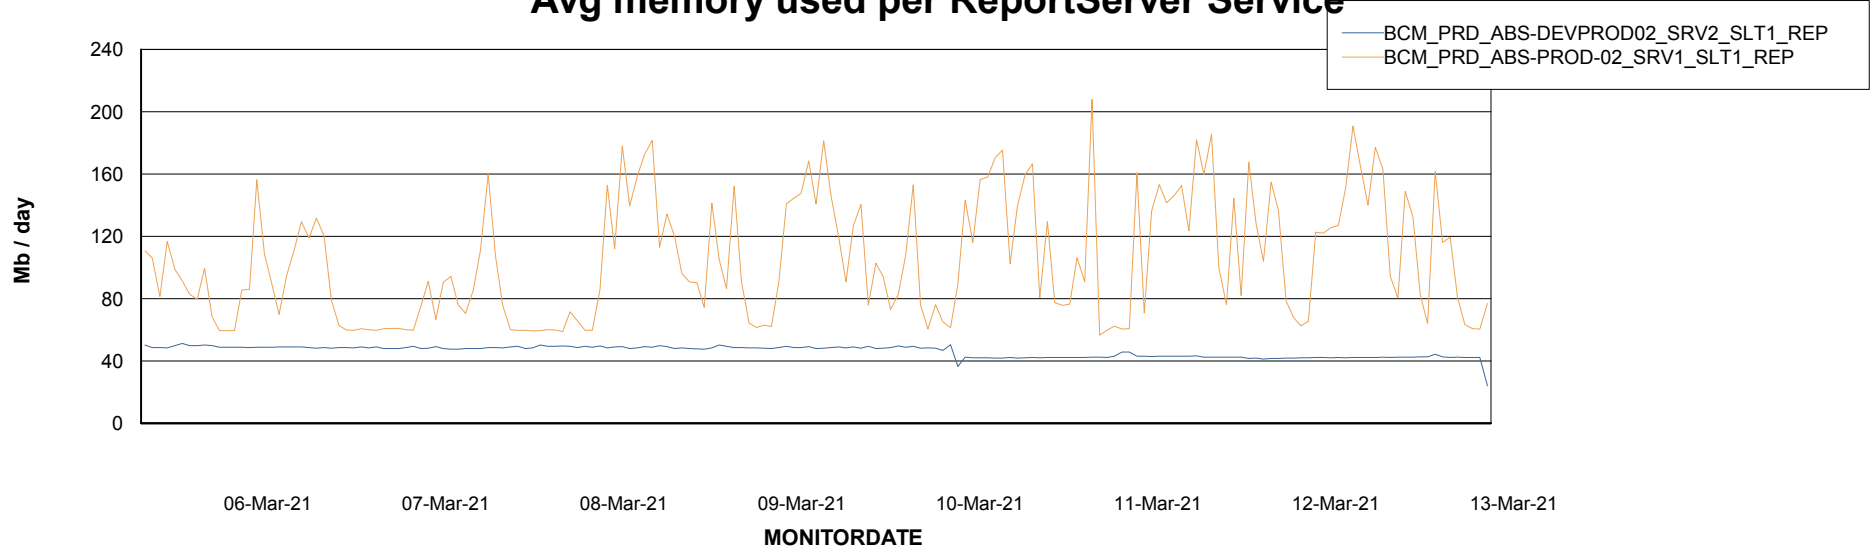

ABSSolute Application ReportServer Services

Avg memory used per ReportServer Service