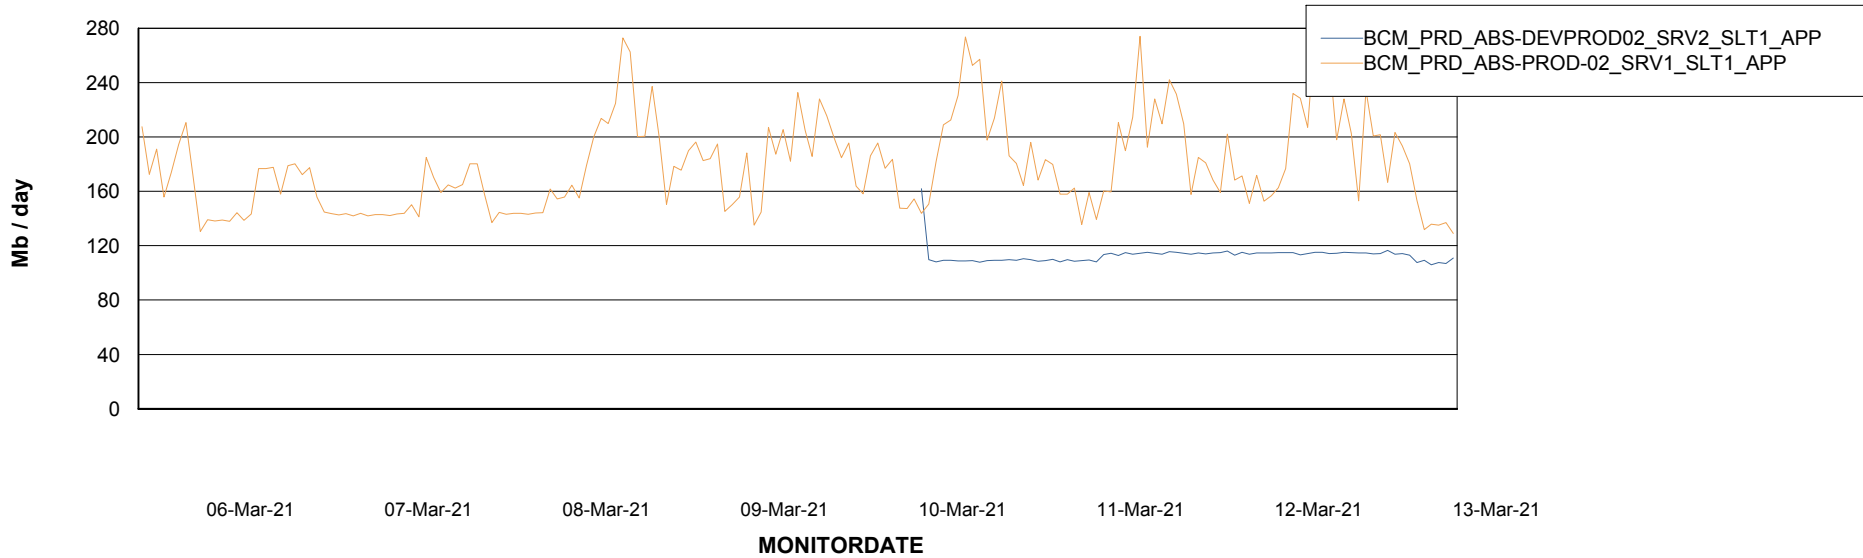

Date	Tablespace Name	Filesize (Gb)	Usedsize (Gb)	Percentage free
13-Mar-21	ABSDATA	5	4	16
	INDX	10	8	19
12-Mar-21	ABSDATA	5	4	14
	INDX	10	8	19
11-Mar-21	ABSDATA	5	4	14
	INDX	10	8	19
10-Mar-21	ABSDATA	5	4	14
	INDX	10	8	19
09-Mar-21	ABSDATA	5	4	14
	INDX	10	8	20
08-Mar-21	ABSDATA	5	4	14
	INDX	10	8	20
07-Mar-21	ABSDATA	5	4	14
	INDX	10	8	20

Weekly SLA Customer Report

Customer BCM_Production
Database ID 81

ABSolute Application Server Services

Avg memory used per ABS Server Service

Avg users per day per ABS server

Weekly SLA Customer Report

Customer BCM_Production
Database ID 81