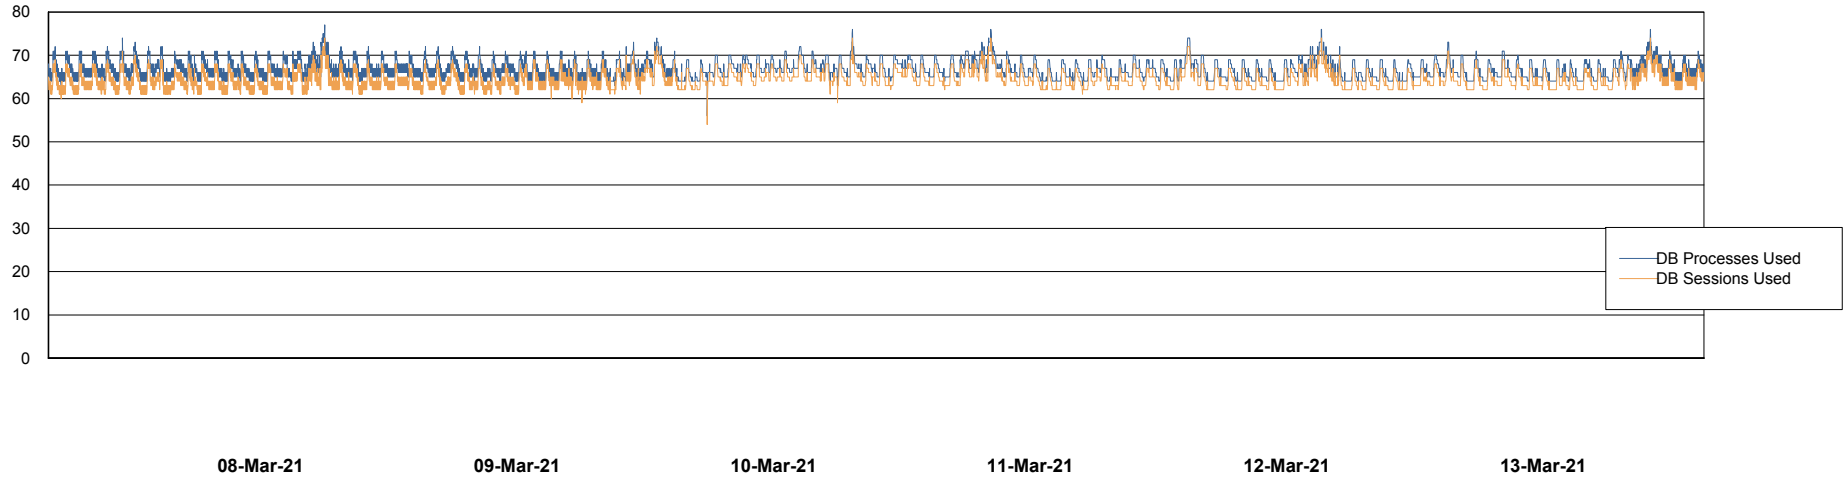

Database Performance BCMDB_ABS1 Production Database

DB Processes Max 500