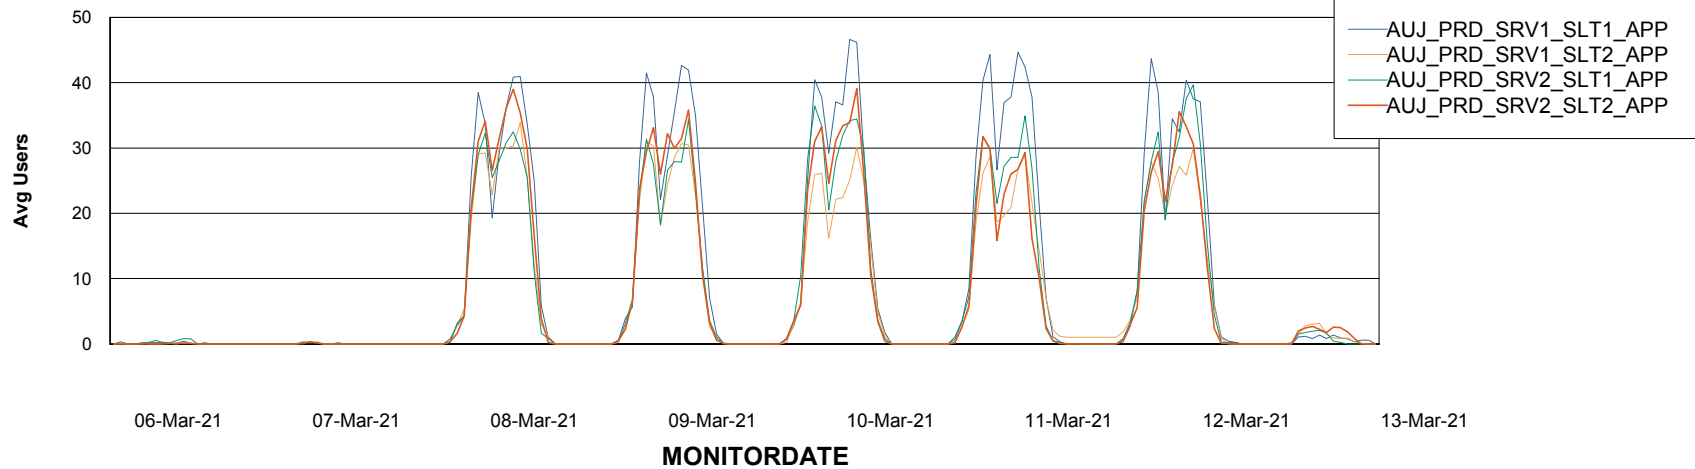

Avg users per day per ABS server