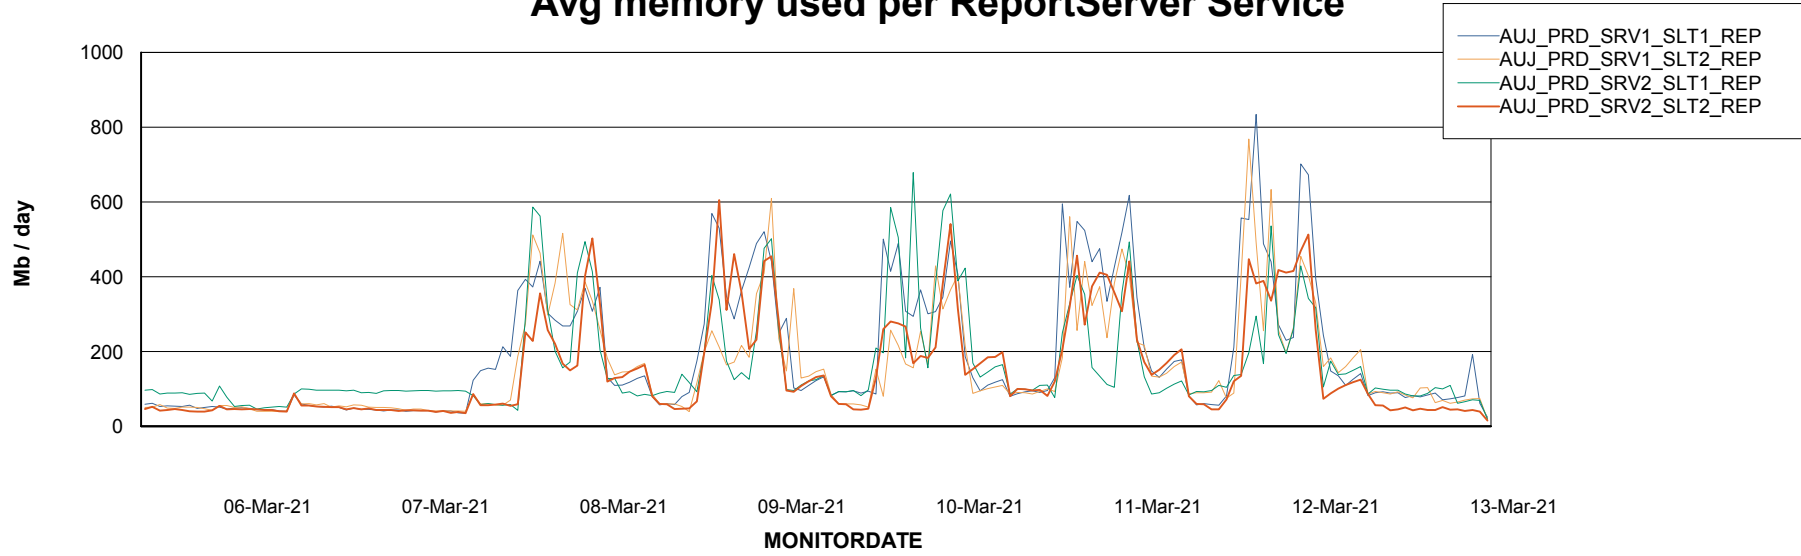

Avg memory used per ABS Server Service

Avg users per day per ABS server

Weekly SLA Customer Report

Customer AUJ_Production
Database ID 41

ABSSolute Application ReportServer Services

Avg memory used per ReportServer Service