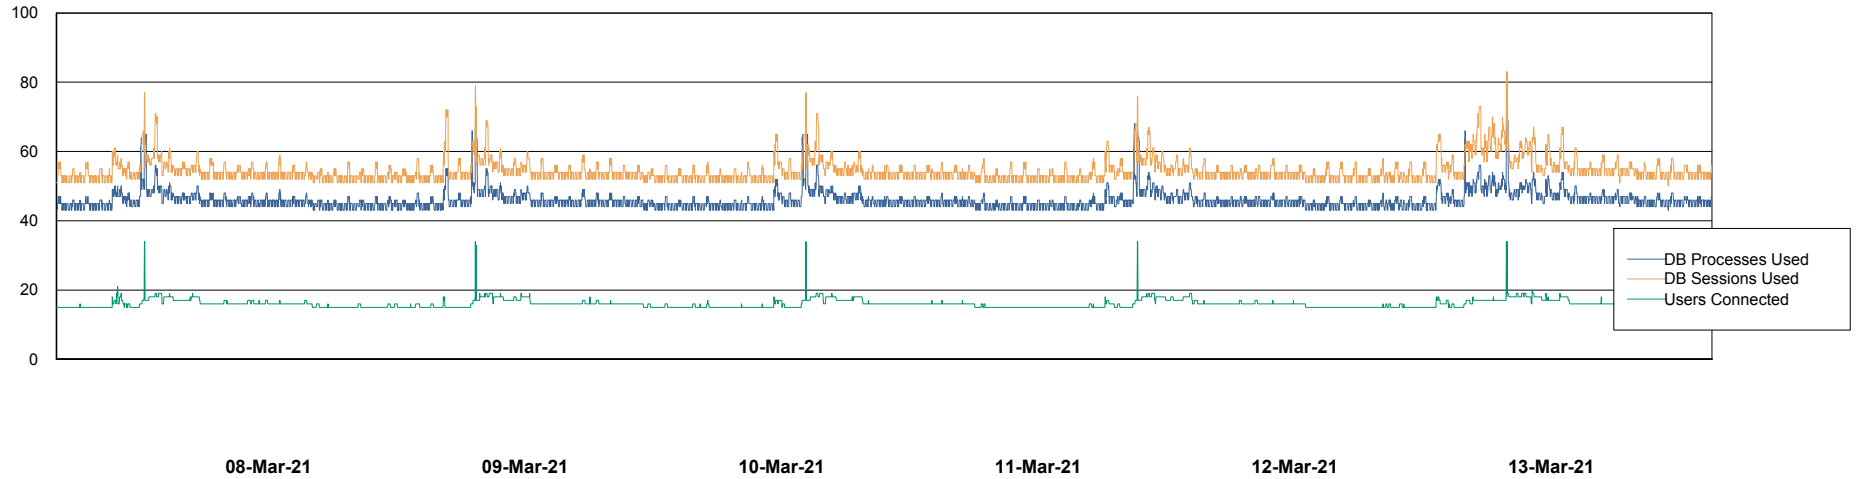

Weekly SLA Customer Report

Customer AUJ_Production
Database ID 41

Database Performance AUJ_DB6_Standby2

Weekly SLA Customer Report

Customer AUJ_Production
Database ID 41

Database Performance AUJDB_BI

Weekly SLA Customer Report