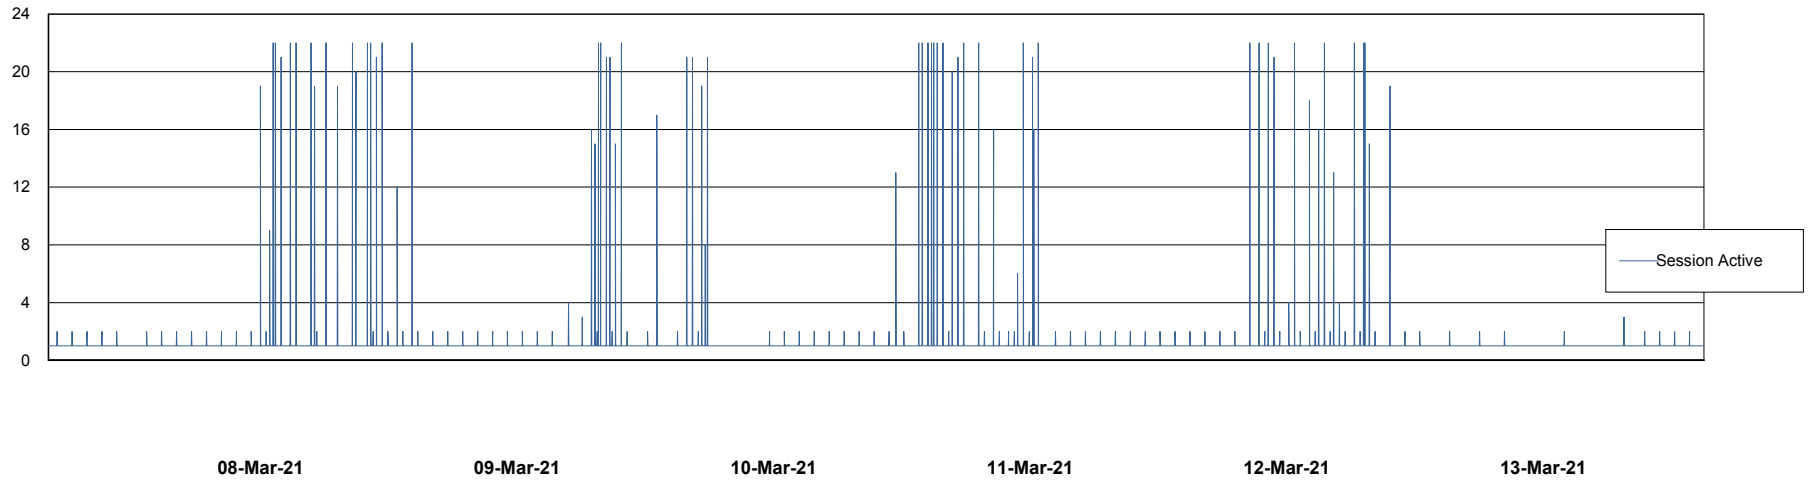

Weekly SLA Customer Report

Customer AUJ_Production
Database ID 41

Database Performance AUJ_DB4_Primary

Weekly SLA Customer Report

Customer AUJ_Production
Database ID 41

Database Performance AUJ_DB5_Standby

Weekly SLA Customer Report

Customer AUJ_Production
Database ID 41

Database Performance AUJ_DB6_Standby2

Weekly SLA Customer Report

Customer AUJ_Production
Database ID 41

Database Performance AUJDB_BI

Weekly SLA Customer Report