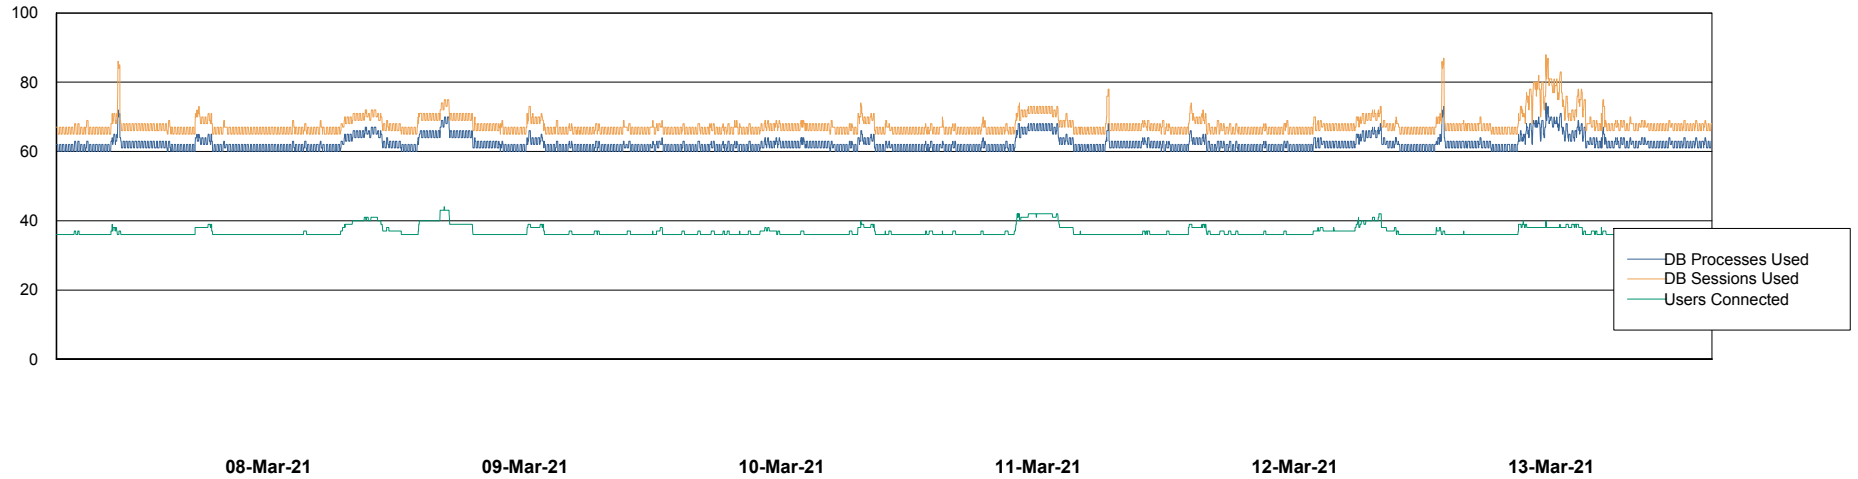

Database Performance AUJDB_BI_TS1