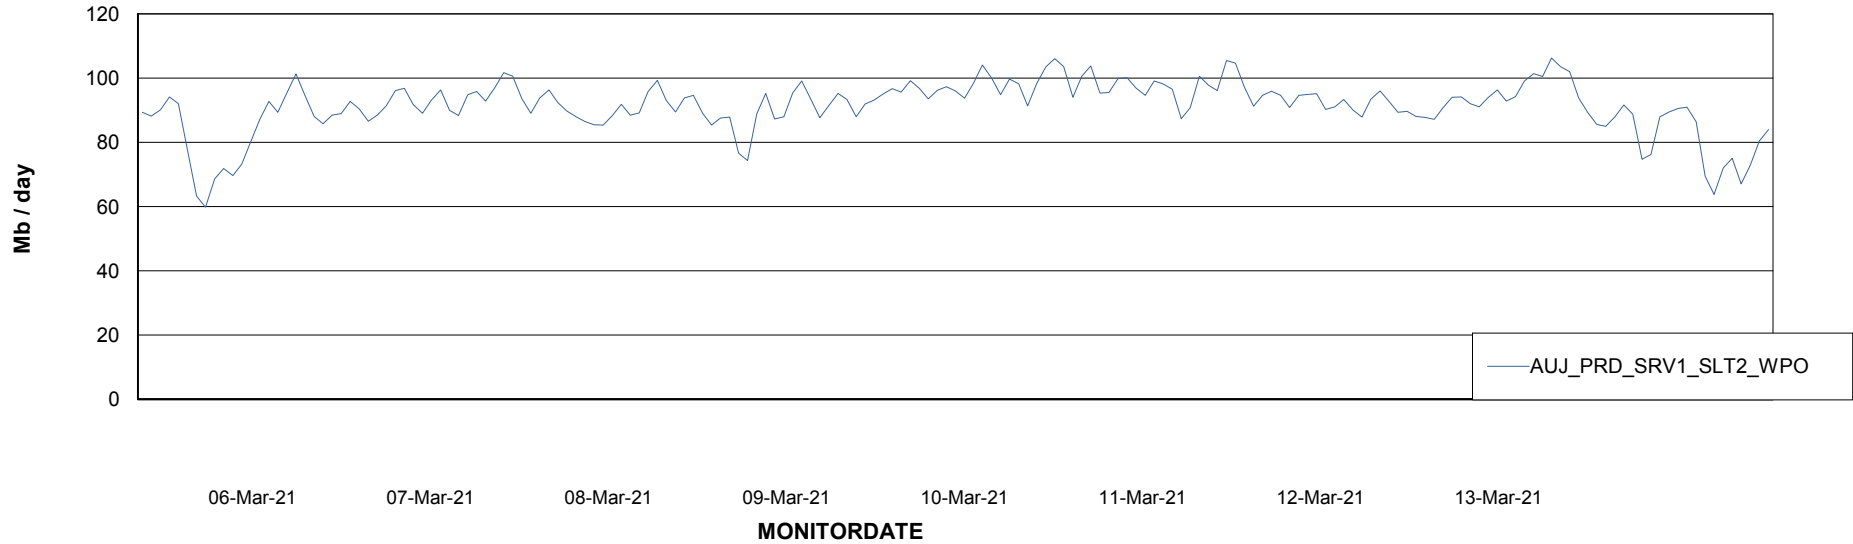

ABSSolute Web Component Services

Avg memory used per ABS Web component