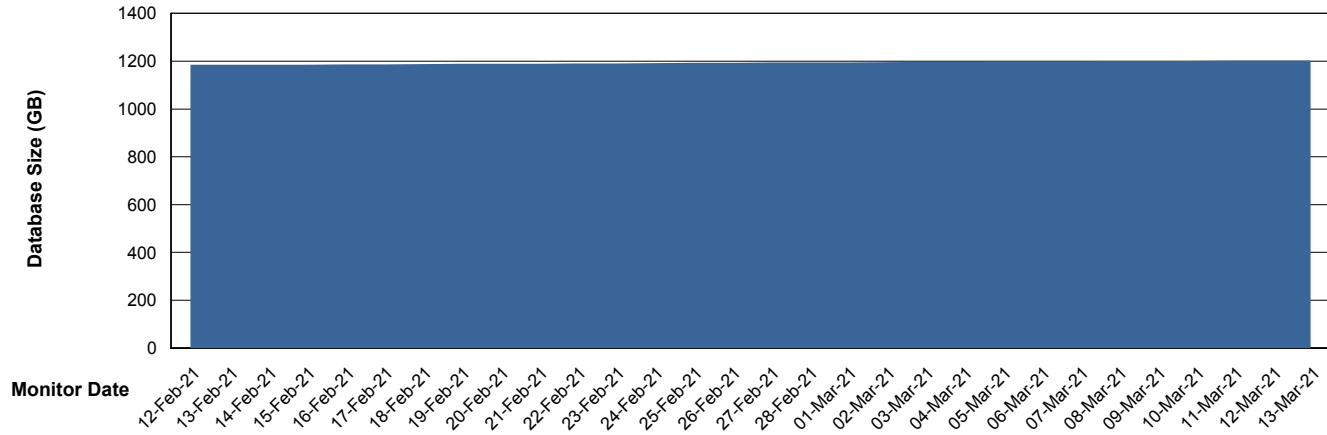

Customer AUJ_Production
Database ID 41

Database Performance AUJDB_BI_TS1

Weekly SLA Customer Report

Customer AUJ_Production
 Database ID 41

DATABASE SIZE AUJ_DB4_Primary

Database growth over last month

DATABASE SIZE AUJDB_BI

Database growth over last month

Weekly SLA Customer Report

Customer AUJ_Production
Database ID 41

DATABASE SIZE AUJDB_BI_TS1

Database growth over last month

Weekly SLA Customer Report

Customer AUJ_Production
Database ID 41