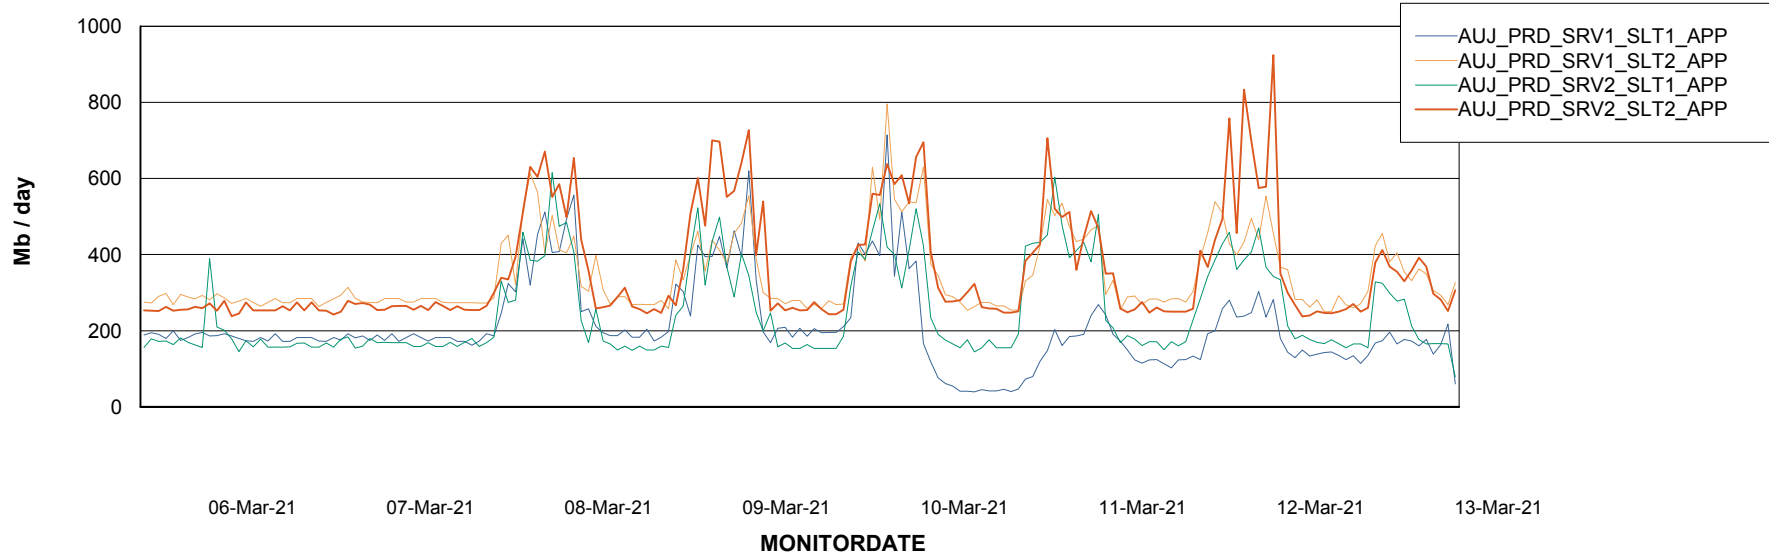

ABSSolute Application Server Services

Avg memory used per ABS Server Service