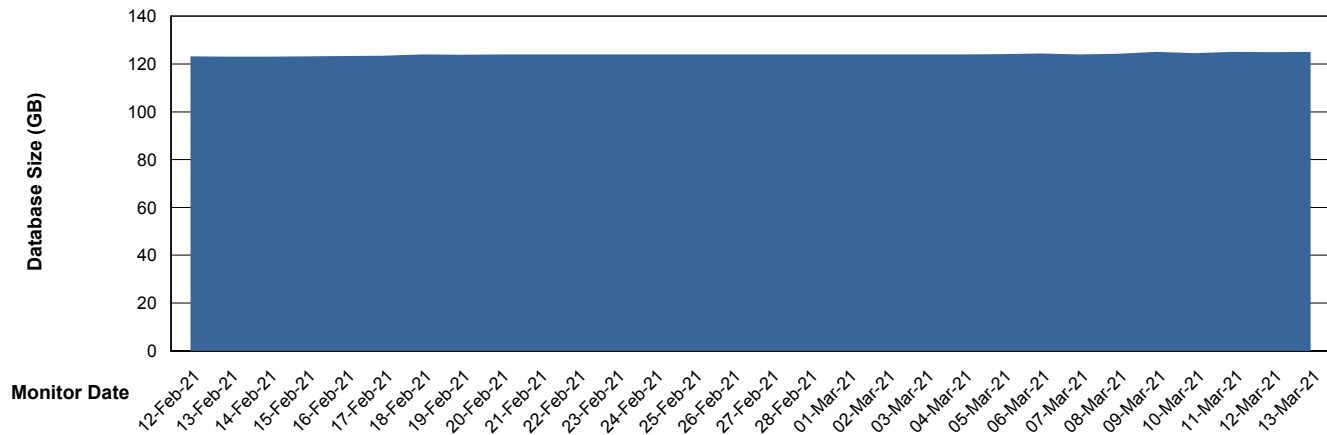

Customer AUJ_Production
Database ID 41

Database Performance AUJDB_BI_TS1

Weekly SLA Customer Report

Customer AUJ_Production
 Database ID 41

DATABASE SIZE AUJ_DB4_Primary

Database growth over last month

DATABASE SIZE AUJDB_BI

Database growth over last month

Weekly SLA Customer Report

Customer AUJ_Production
Database ID 41

DATABASE SIZE AUJDB_BI_TS1

Database growth over last month

Weekly SLA Customer Report

Customer AUJ_Production
Database ID 41