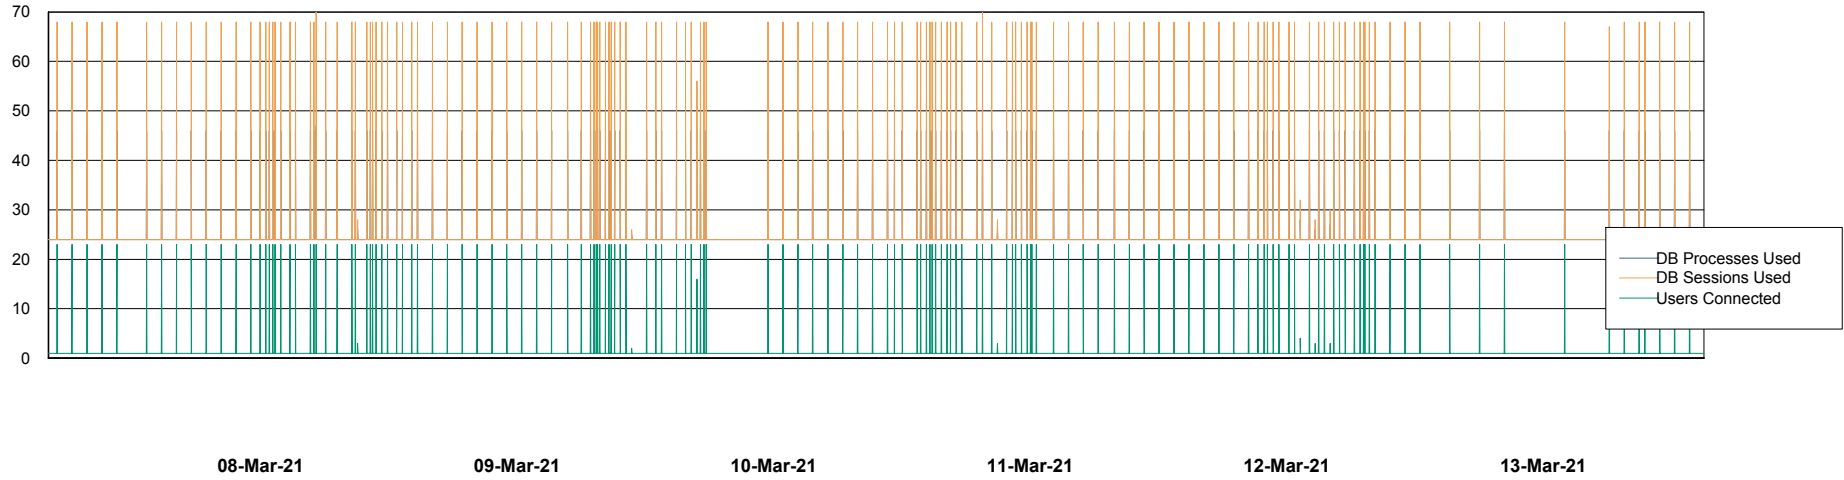

Weekly SLA Customer Report

Customer AUJ_Production
Database ID 41

Database Performance AUJ_DB4_Primary

Weekly SLA Customer Report

Customer AUJ_Production
Database ID 41

Database Performance AUJ_DB5_Standby

Weekly SLA Customer Report

Customer AUJ_Production
Database ID 41

Database Performance AUJ_DB6_Standby2

Weekly SLA Customer Report

Customer AUJ_Production
Database ID 41

Database Performance AUJDB_BI

Weekly SLA Customer Report