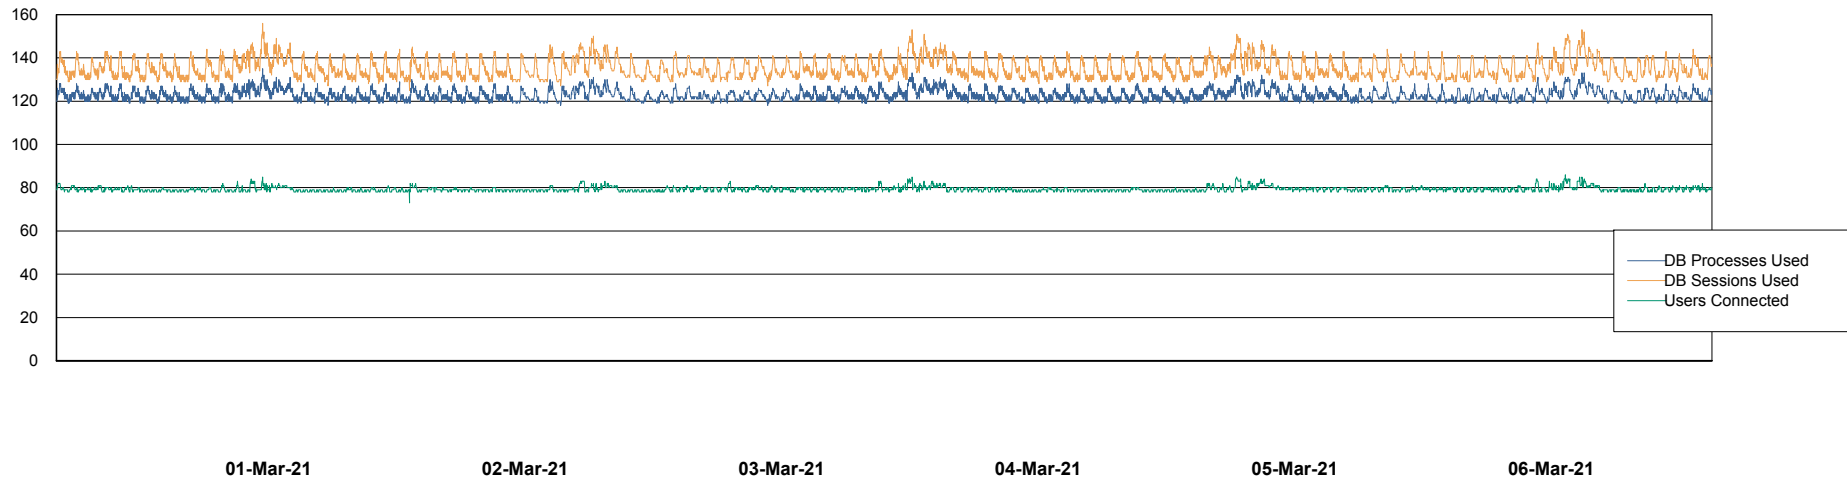

Database Performance VOSBIDB_Production

DB Processes Max 300
DB Sessions Max 472