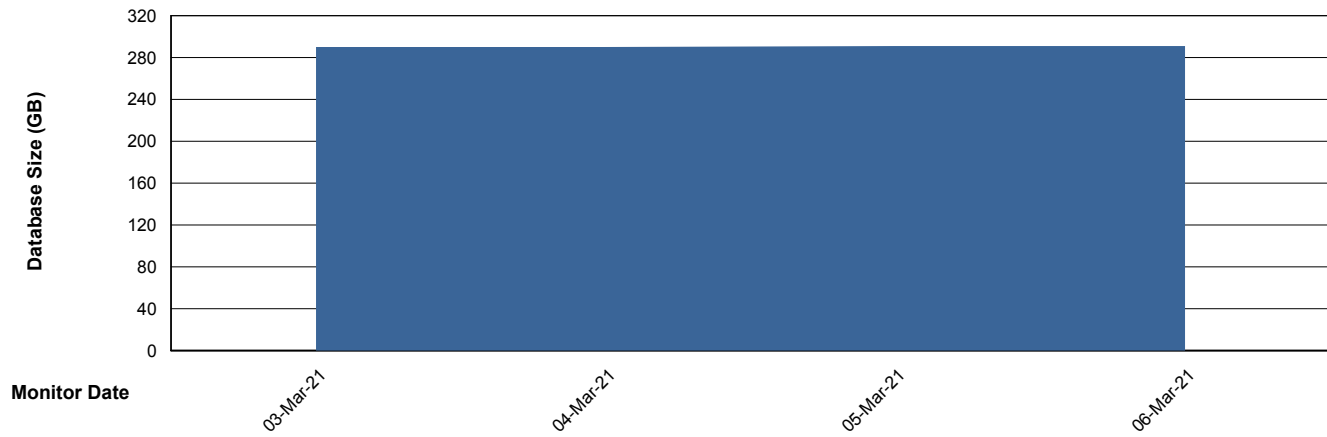

DATABASE SIZE VOSDB_Production

Database growth over last month