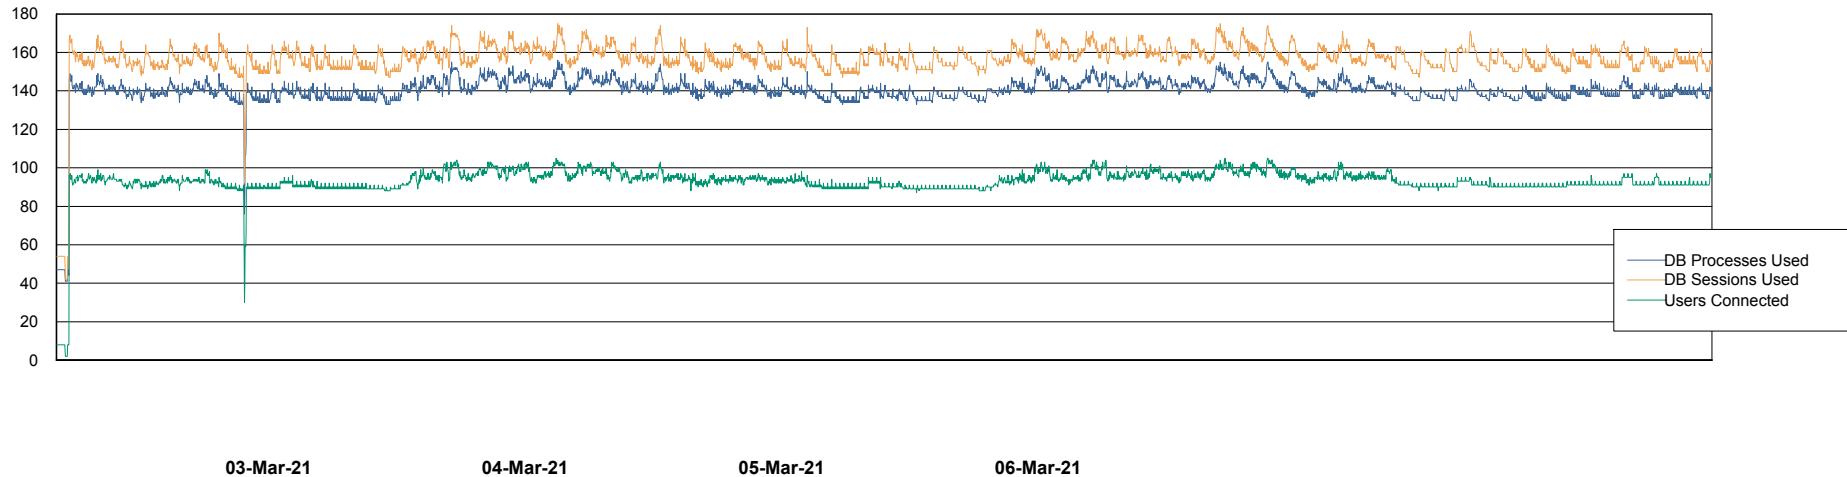

Database Performance VOSDB_Production

DB Processes Max 300
DB Sessions Max 472