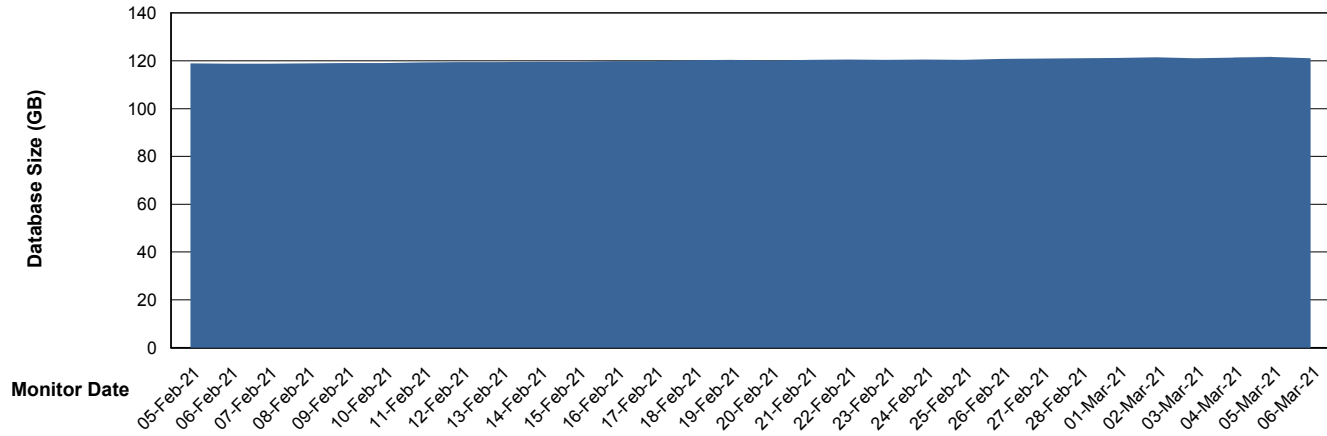

DATABASE SIZE VOSBIDB_Production

Database growth over last month