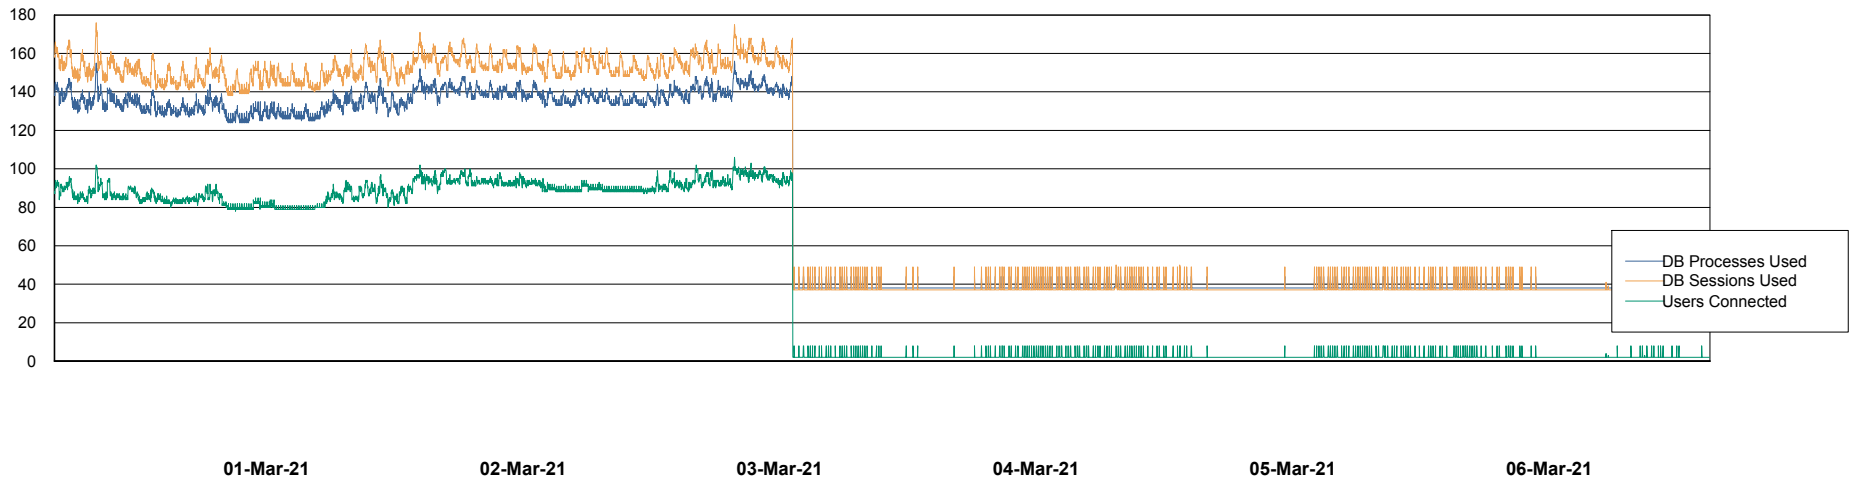

Database Performance VOSDB_Standby

DB Processes Max 500
DB Sessions Max 772