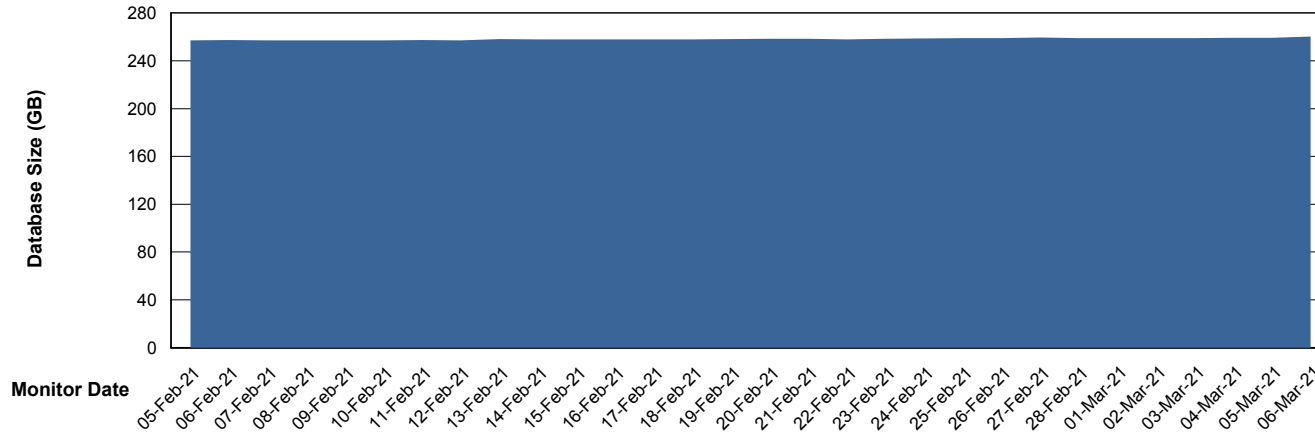

Database Performance ABSVEN07 Standby DB 2019

DB Processes Max 300
DB Sessions Max 472

Weekly SLA Customer Report

Customer VEN_Production
Database ID 35

Database Performance VENDB_BI

DB Processes Max 500
DB Sessions Max 772

Weekly SLA Customer Report

Customer VEN_Production
Database ID 35

DATABASE SIZE ABSVEN06 Primary DB 2019

Database growth over last month

DATABASE SIZE VENDB_BI

Database growth over last month

Weekly SLA Customer Report