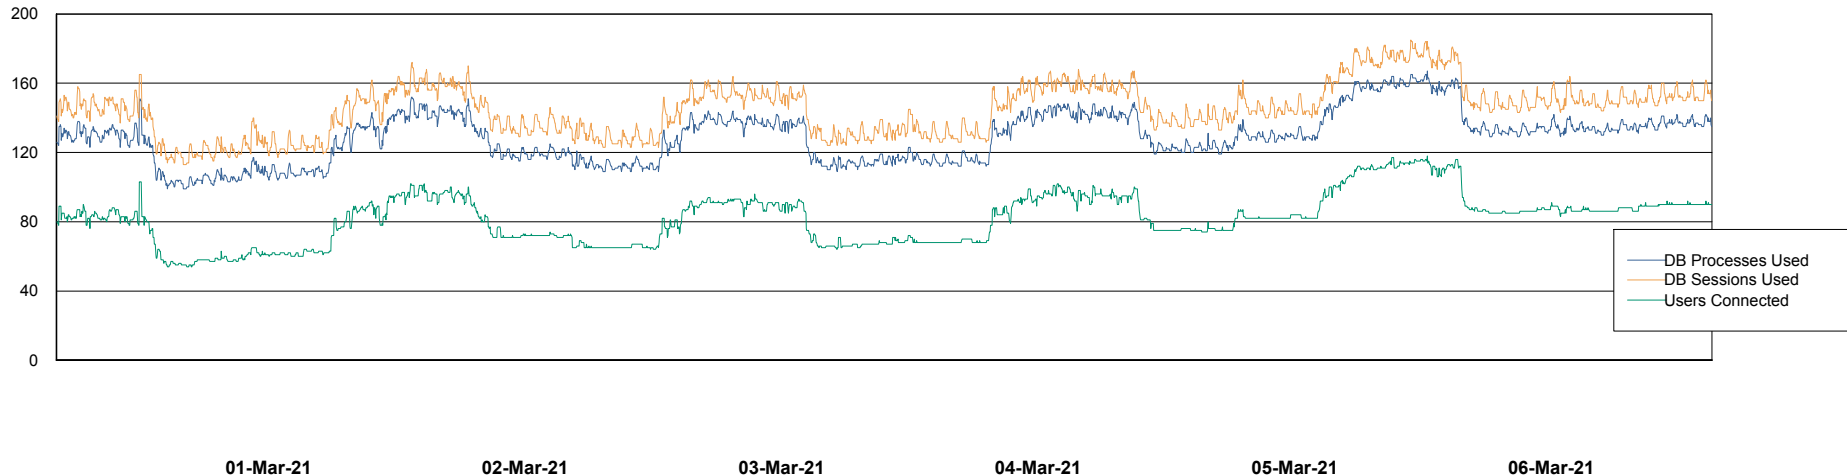

Weekly SLA Customer Report

Customer VEN_Production
Database ID 35

Harddisk Usage VEN_PRD_DB_BI

	Free disk space on c: (%)	Total disk space on c: (Gb)	Free disk space on d: (%)	Total disk space on d: (Gb)
06-Mar-21	45	102	40	601
05-Mar-21	45	102	40	601
04-Mar-21	45	102	40	601
03-Mar-21	45	102	40	601
02-Mar-21	45	102	40	601
01-Mar-21	45	102	40	601
28-Feb-21	45	102	40	601

Weekly SLA Customer Report

Customer VEN_Production
Database ID 35

Database Performance ABSVEN06 Primary DB 2019

DB Processes Max 300
DB Sessions Max 472

Weekly SLA Customer Report

Customer VEN_Production
Database ID 35