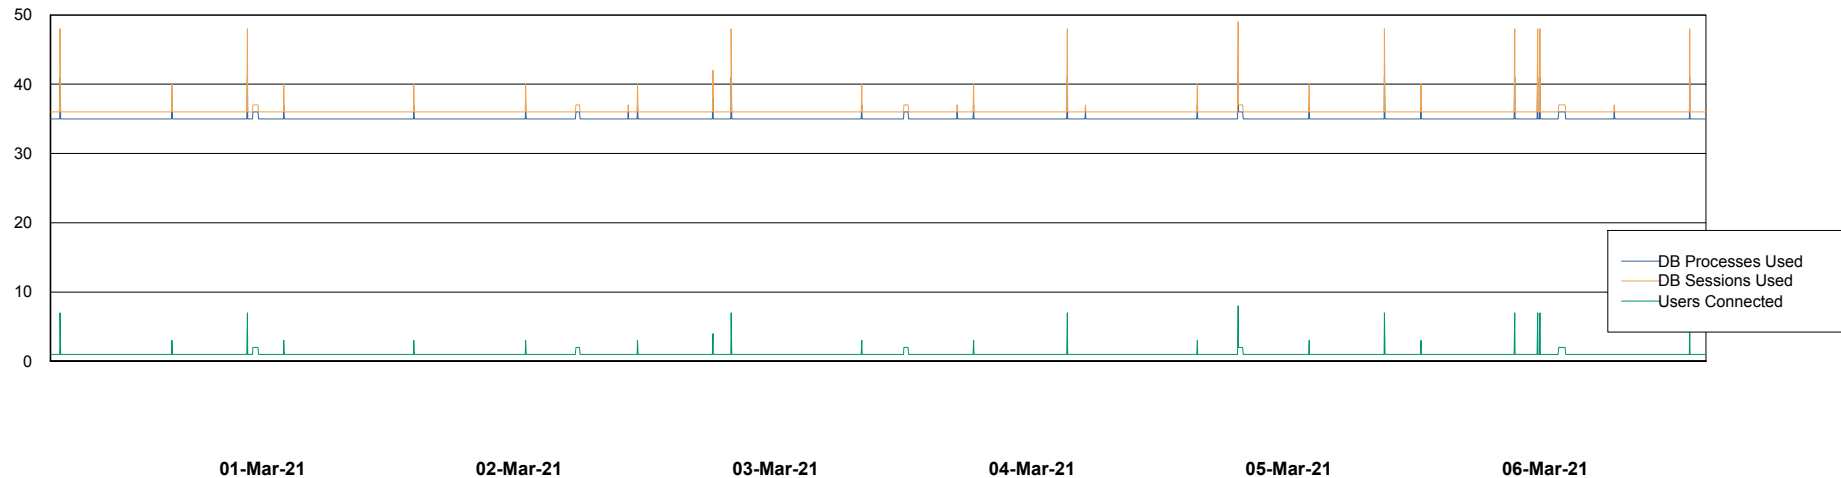

Database Performance ABSVEN07 Standby DB 2019

DB Processes Max 300
DB Sessions Max 472