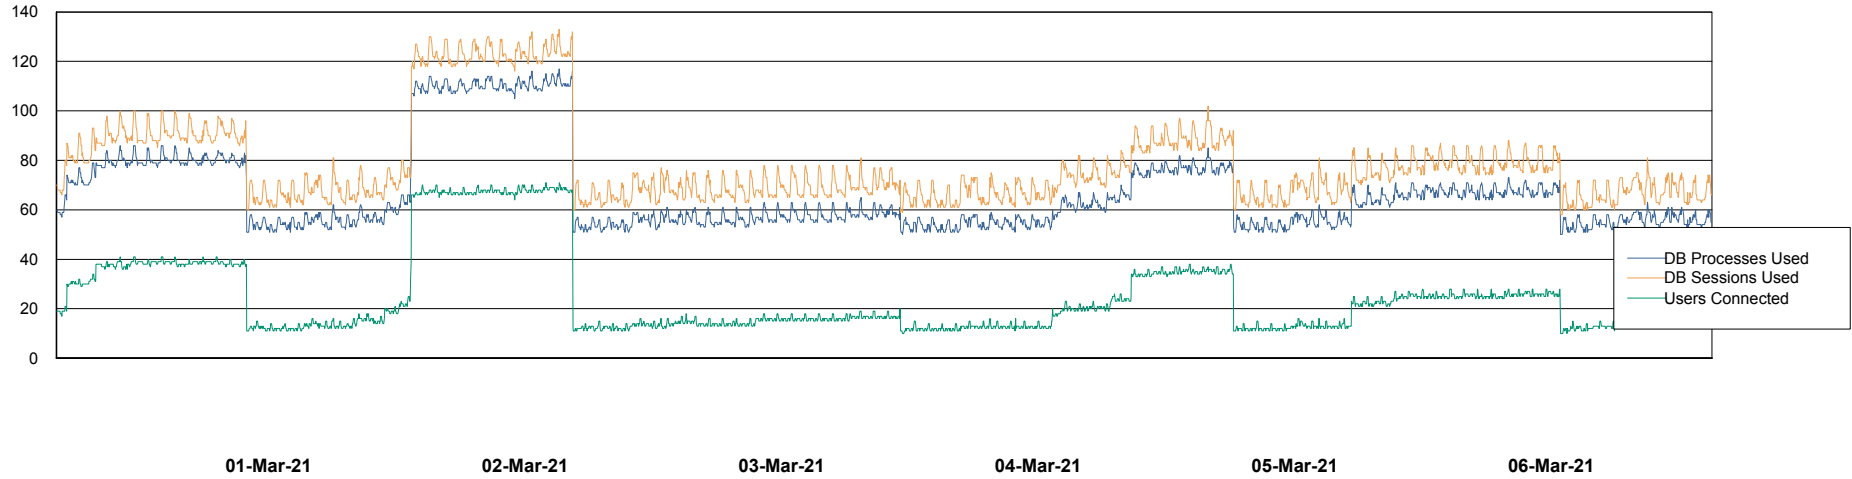

Database Performance ABSVEN07 Standby DB 2019

DB Processes Max 300
DB Sessions Max 472

Weekly SLA Customer Report

Customer VEN_Production
Database ID 35

Database Performance VENDB_BI

DB Processes Max 500
DB Sessions Max 772