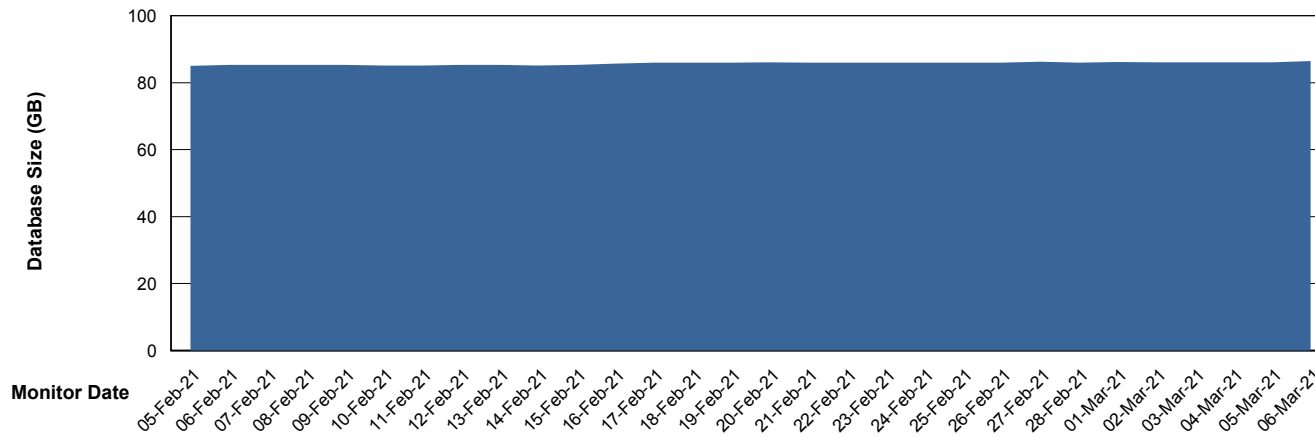

Weekly SLA Customer Report

Customer VEN_Production
Database ID 35

DATABASE SIZE ABSVEN06 Primary DB 2019

Database growth over last month

DATABASE SIZE VENDB_BI

Database growth over last month

Weekly SLA Customer Report