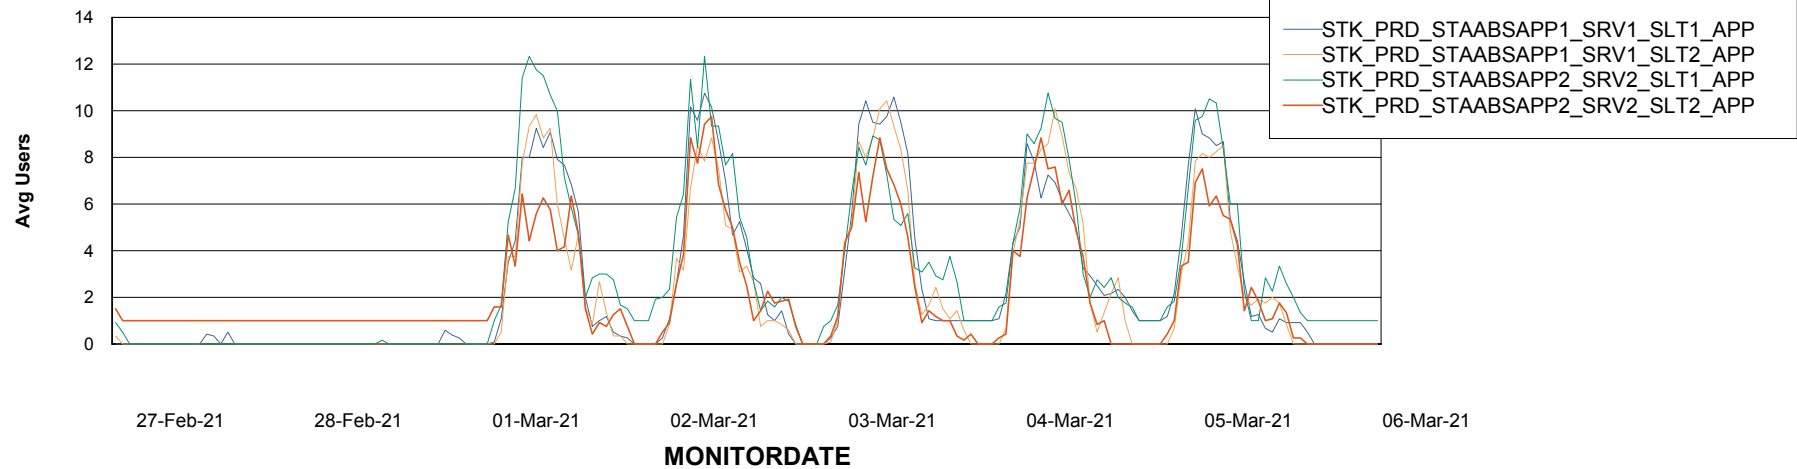

Avg users per day per ABS server