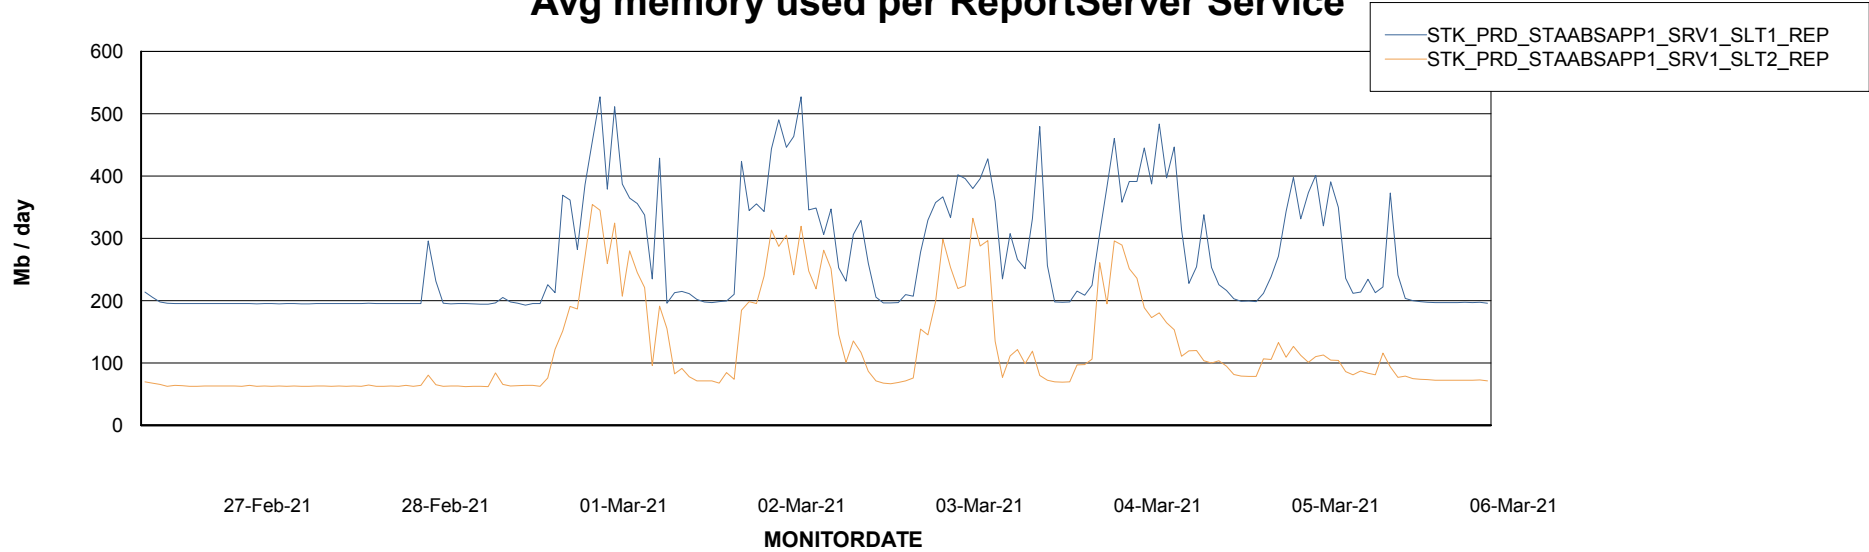

Avg memory used per ABS Server Service

Avg users per day per ABS server

Weekly SLA Customer Report

Customer STK_Production
Database ID 82

ABSSolute Application ReportServer Services

Avg memory used per ReportServer Service