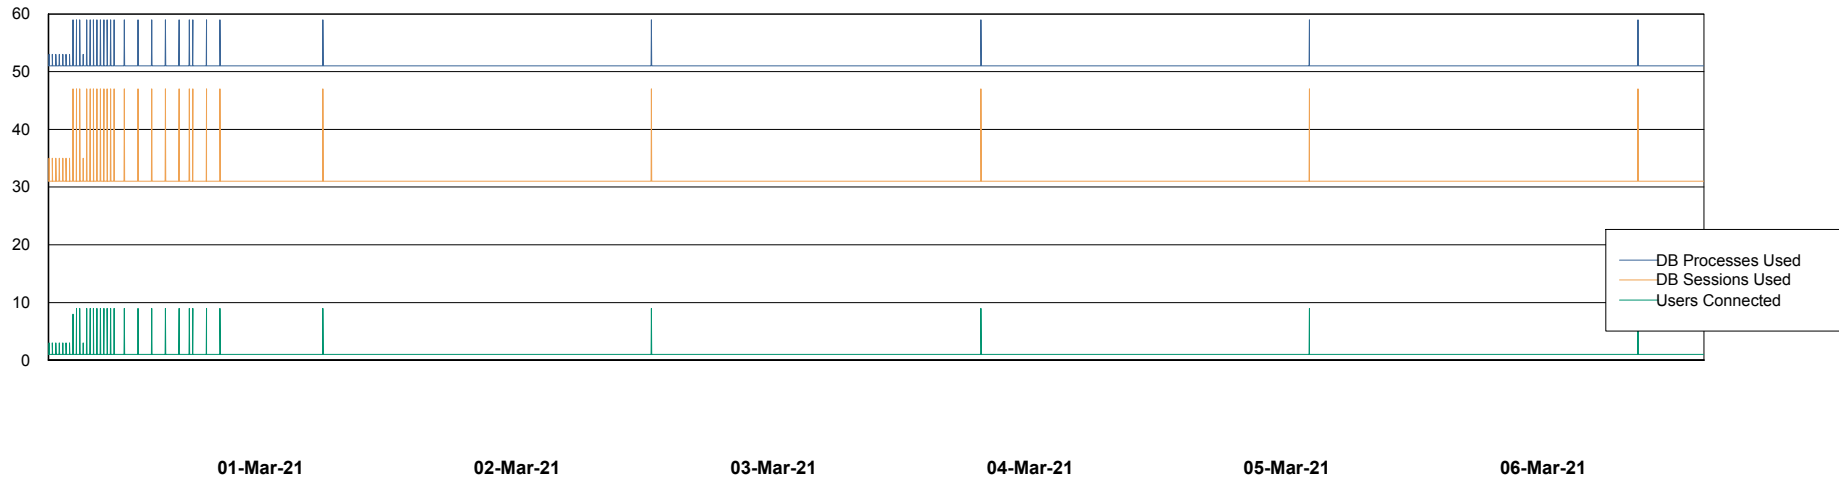

Weekly SLA Customer Report

Customer STK_Production
Database ID 82

Database Performance STKDB_ABS1 Production Database

DB Processes Max 500
DB Sessions Max 776

Weekly SLA Customer Report

Customer STK_Production
Database ID 82

Database Performance STKDB_ABS1SB Standby Database

DB Processes Max 500
DB Sessions Max 774

Weekly SLA Customer Report

Customer STK_Production
 Database ID 82

DATABASE SIZE STKDB_ABS1 Production Database

Database growth over last month