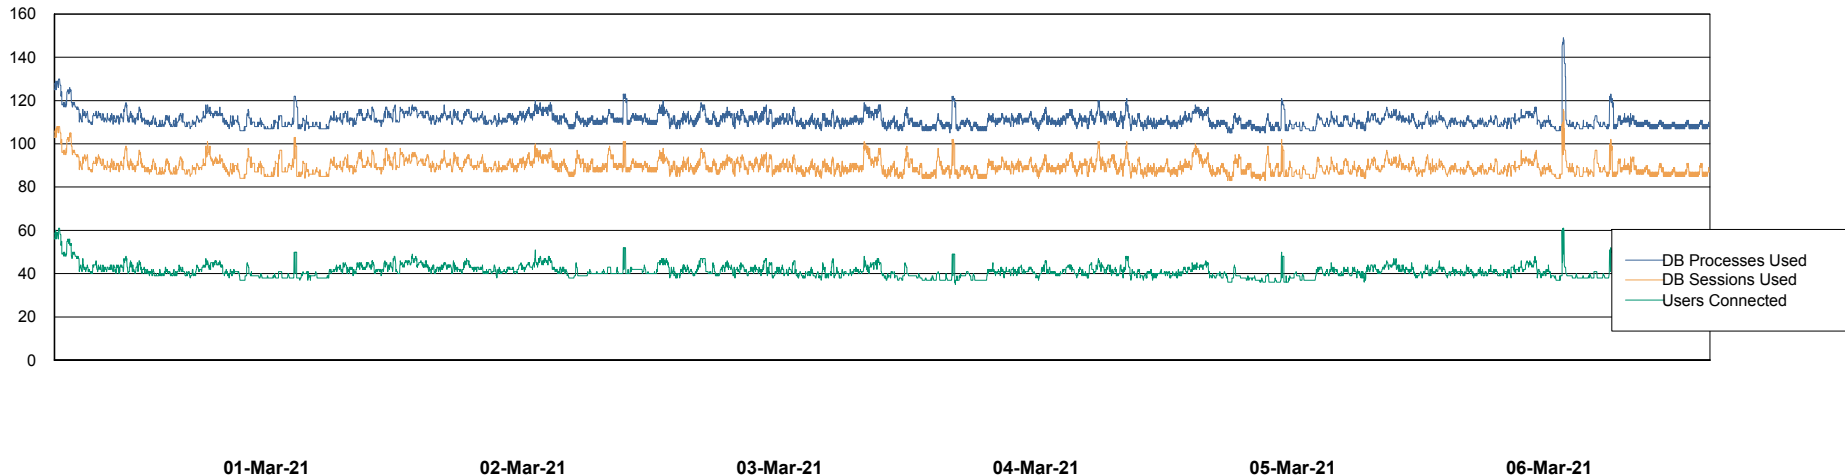

Database Performance STKDB_ABS1 Production Database

DB Processes Max 500
DB Sessions Max 776