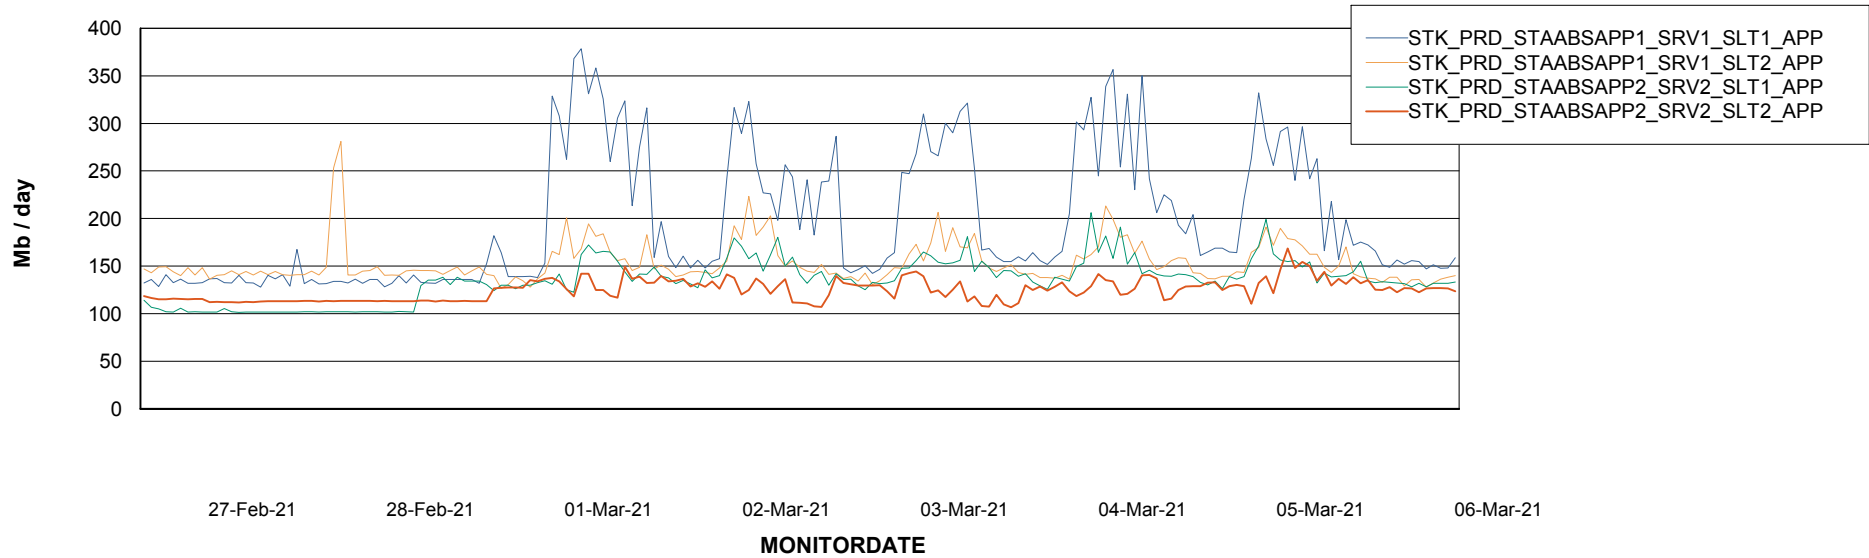

ABSSolute Application Server Services

Avg memory used per ABS Server Service