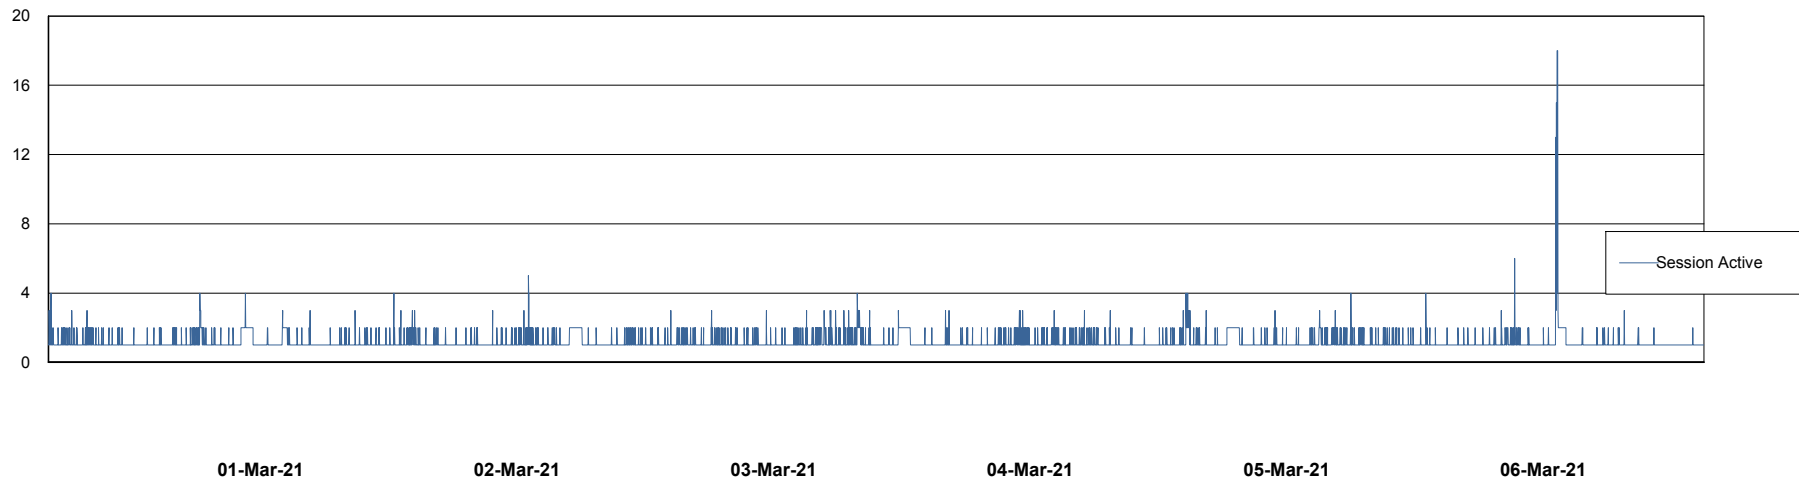

Weekly SLA Customer Report

Customer STK_Production
 Database ID 82

Harddisk Usage STK_STAABSDB2 Standby DB Server

	Free disk space on c: (%)	Total disk space on c: (Gb)	Free disk space on d: (%)	Total disk space on d: (Gb)	Free disk space on e: (%)	Total disk space on e: (Gb)
06-Mar-21	72	99	42	350	24	1,000
05-Mar-21	72	99	43	350	24	1,000
04-Mar-21	72	99	43	350	24	1,000
03-Mar-21	72	99	43	350	24	1,000
02-Mar-21	72	99	42	350	24	1,000
01-Mar-21	72	99	43	350	24	1,000
28-Feb-21	72	99	43	350	24	1,000

Weekly SLA Customer Report

Customer STK_Production
Database ID 82

Database Performance STKDB_ABS1 Production Database

DB Processes Max 500
DB Sessions Max 776

Weekly SLA Customer Report

Customer STK_Production
Database ID 82