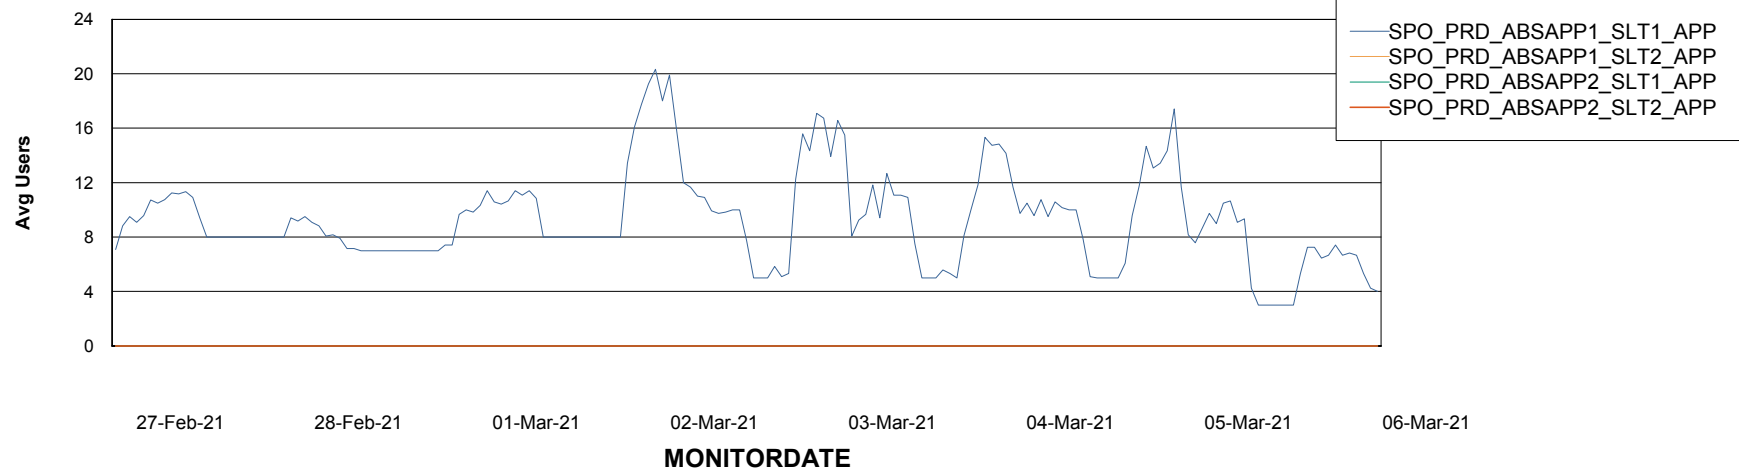

Standby Database Health SPO_Production Silver

Recovery lag for last 7 days

Weekly SLA Customer Report

Customer SPO_Production Silver
Database ID 57

ABSSolute Application Server Services

Avg memory used per ABS Server Service

Avg users per day per ABS server

Weekly SLA Customer Report

Customer SPO_Production Silver
Database ID 57

ABSSolute Application ReportServer Services

Avg memory used per ReportServer Service

Weekly SLA Customer Report