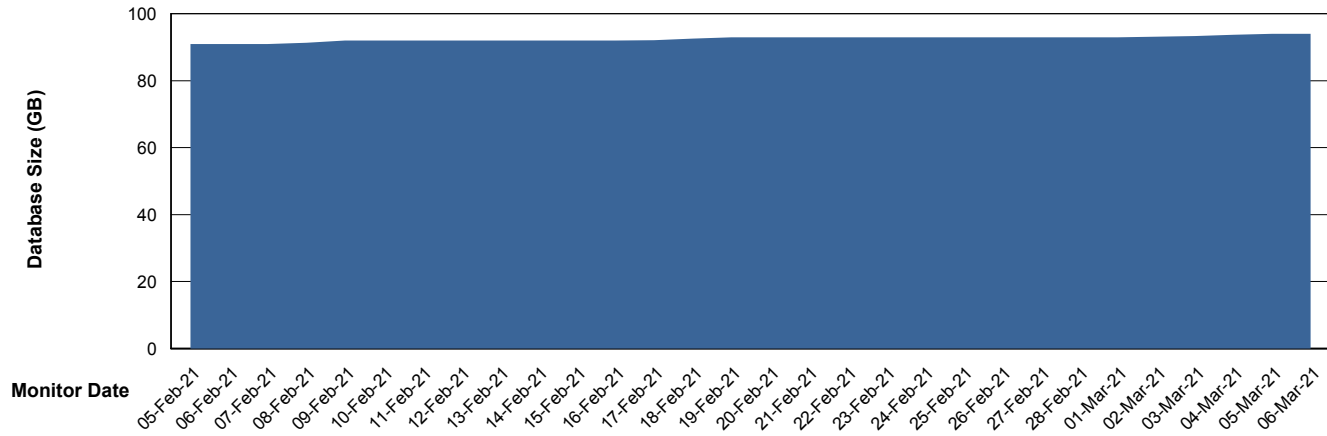

Weekly SLA Customer Report

Customer SPO_Production Silver
Database ID 57

DATABASE SIZE SPODB_BI

Database growth over last month

DATABASE SIZE SPODB_Production

Database growth over last month

Weekly SLA Customer Report

Customer SPO_Production Silver
Database ID 57

Database Tablespace		SPODB_BI		
Date	Tablespace Name	Filesize (Gb)	Usedsize (Gb)	Percentage free
06-Mar-21	ABSDATA	28	20	29
	INDX	32	27	16
05-Mar-21	ABSDATA	28	20	29
	INDX	32	27	16
04-Mar-21	ABSDATA	28	20	29
	INDX	32	27	16
03-Mar-21	ABSDATA	28	20	29
	INDX	32	27	16
02-Mar-21	ABSDATA	28	20	29
	INDX	32	27	16
01-Mar-21	ABSDATA	28	20	29
	INDX	32	27	16
28-Feb-21	ABSDATA	28	20	29
	INDX	32	27	16