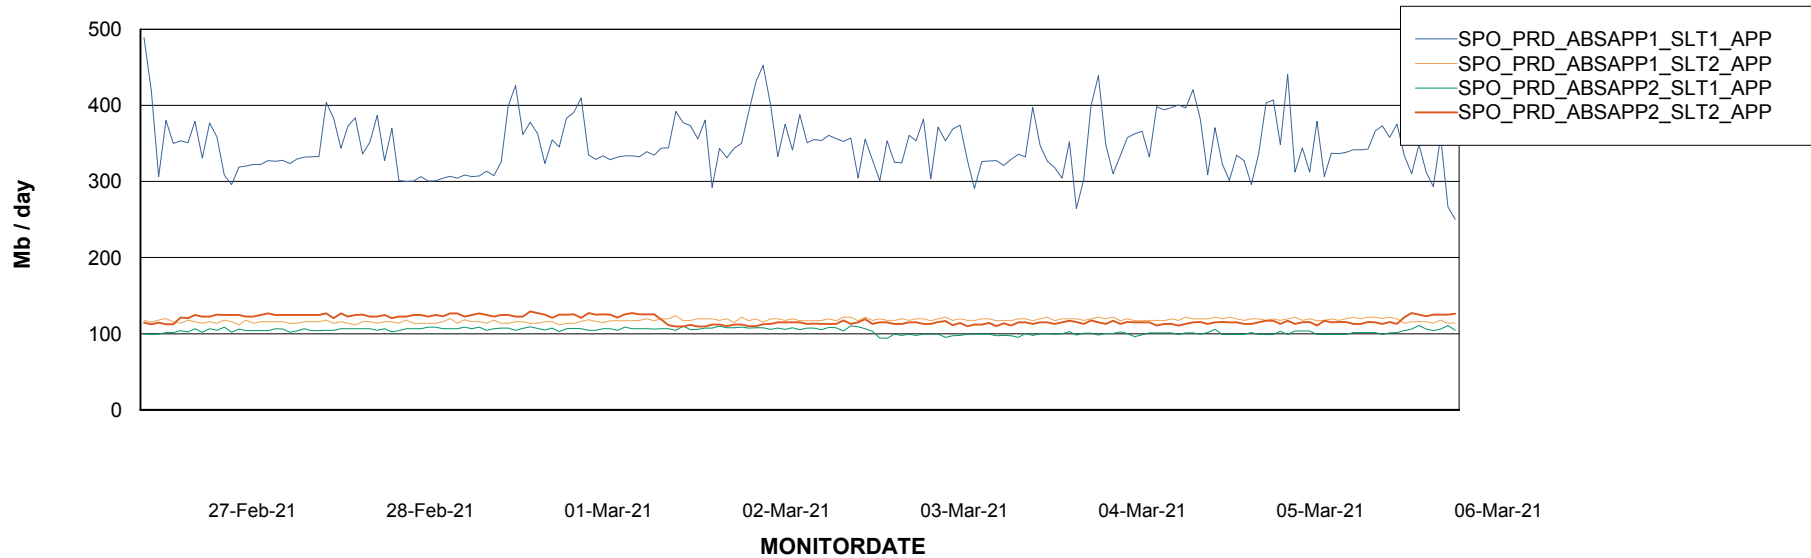

Standby Database Health SPO_Production Silver

Recovery lag for last 7 days

Weekly SLA Customer Report

Customer SPO_Production Silver
Database ID 57

ABSSolute Application Server Services

Avg memory used per ABS Server Service