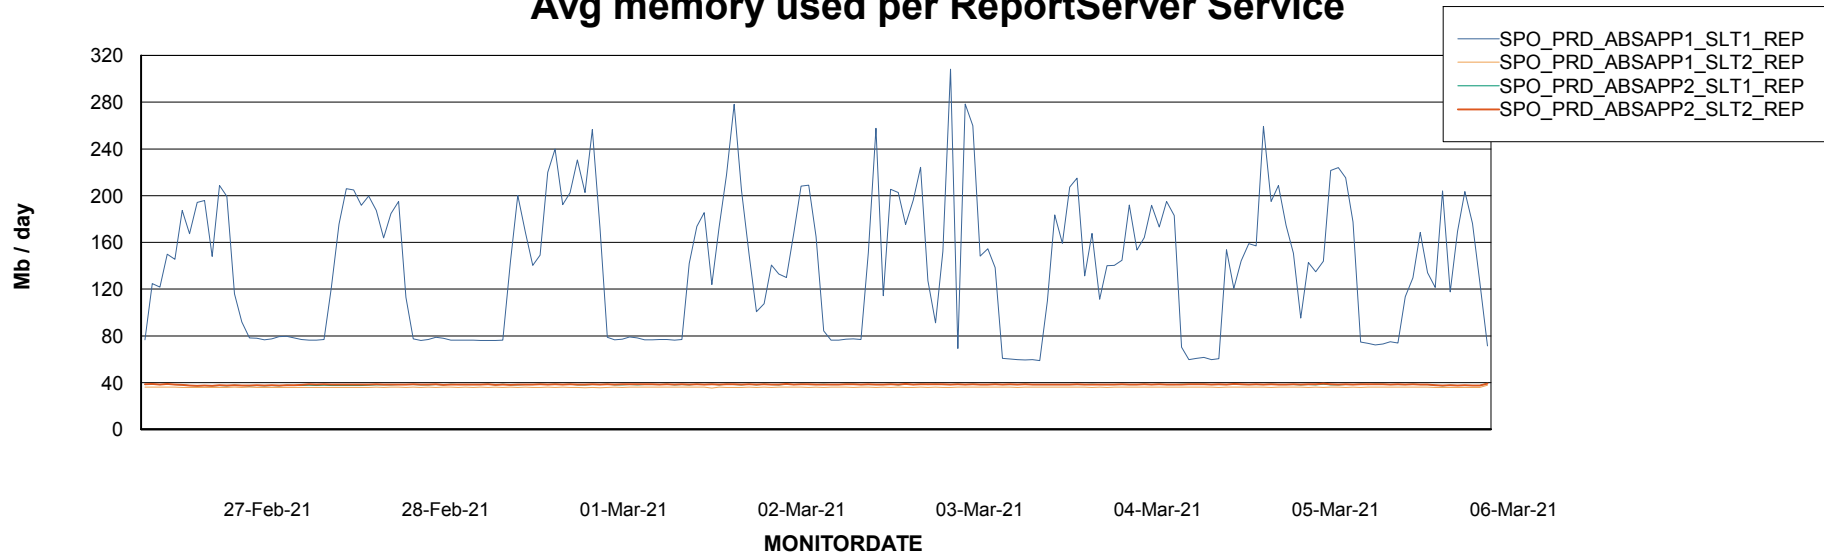

Avg users per day per ABS server

Weekly SLA Customer Report

Customer SPO_Production Silver
Database ID 57

ABSSolute Application ReportServer Services

Avg memory used per ReportServer Service

Weekly SLA Customer Report