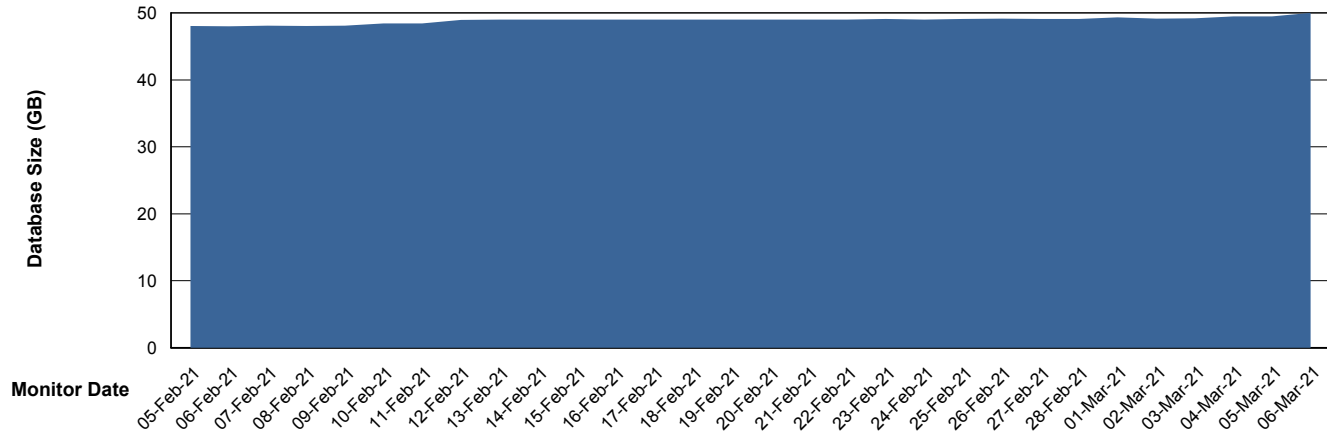

Weekly SLA Customer Report

Customer SPO_Production Silver
Database ID 57

Database Performance SPODB_BI

DB Processes Max 500
DB Sessions Max 772

Weekly SLA Customer Report

Customer SPO_Production Silver
Database ID 57

Database Performance SPODB_Production

DB Processes Max 300
DB Sessions Max 472

Weekly SLA Customer Report

Customer SPO_Production Silver
Database ID 57

Database Performance SPODB_Standby

DB Processes Max 300
DB Sessions Max 472

Weekly SLA Customer Report

Customer SPO_Production Silver
Database ID 57

DATABASE SIZE SPODB_BI

Database growth over last month

DATABASE SIZE SPODB_Production

Database growth over last month

Weekly SLA Customer Report