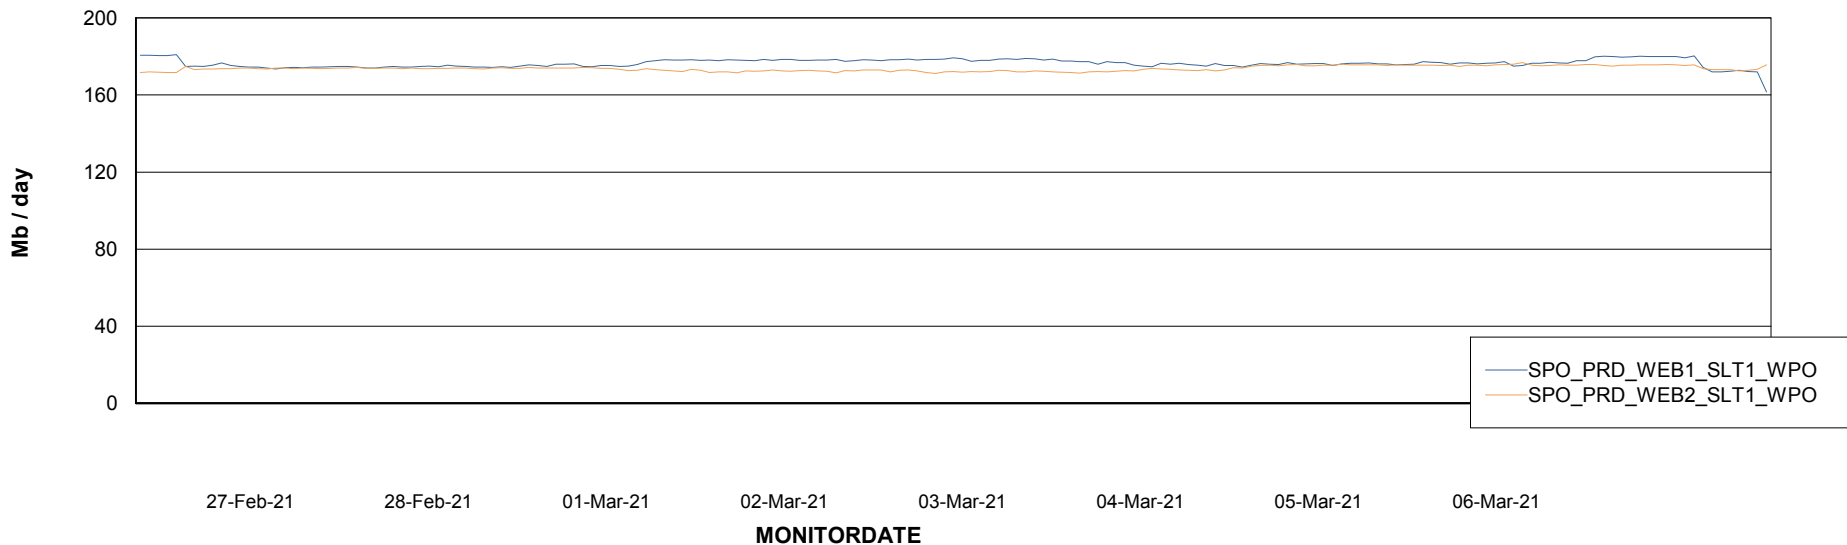

ABSSolute Web Component Services

Avg memory used per ABS Web component