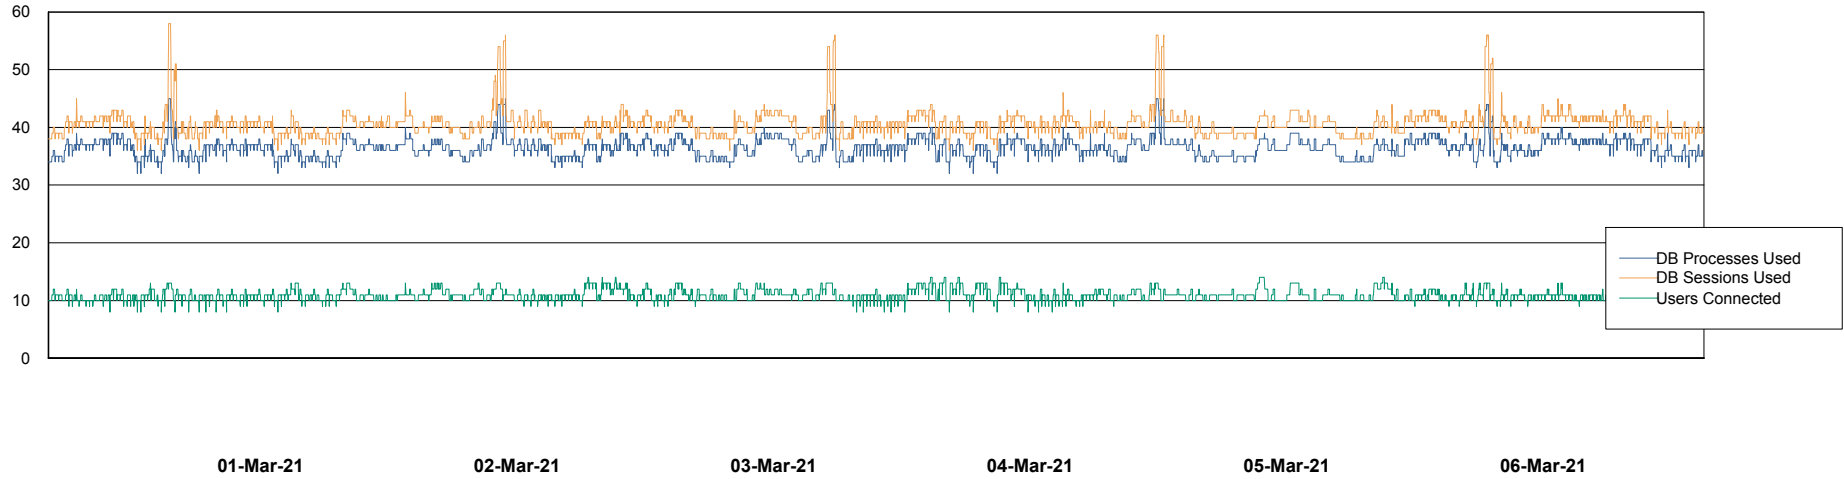

Database Performance SPODB_BI

DB Processes Max 500
DB Sessions Max 772