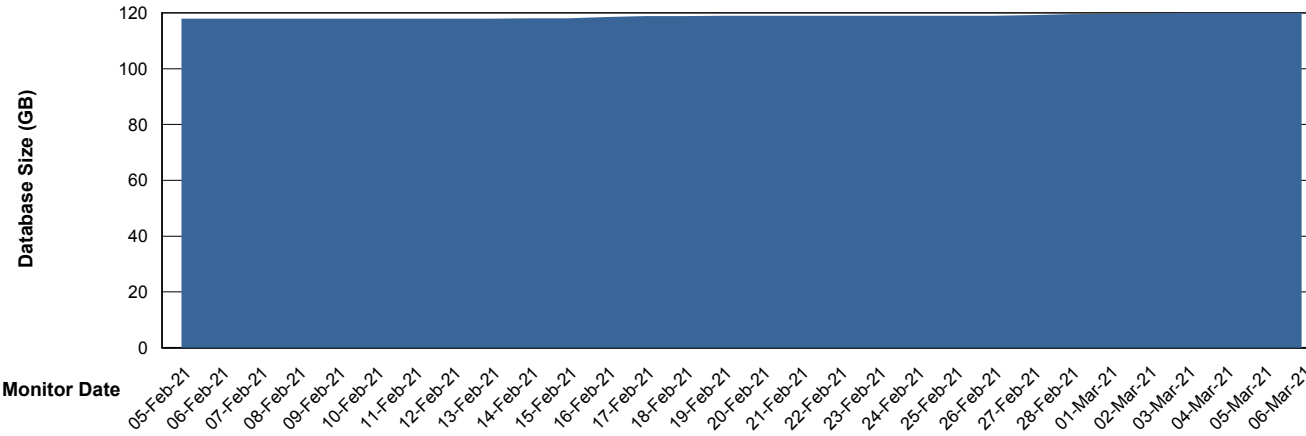

DATABASE SIZE SNGDB_Production

Database growth over last month

Database Tablespace SNGDB_Production

Date	Tablespace Name	Filesize (Gb)	Usedsize (Gb)	Percentage free
06-Mar-21	ABSDATA	40	26	35
	INDX	80	67	16
05-Mar-21	ABSDATA	40	26	35
	INDX	80	67	16
04-Mar-21	ABSDATA	40	26	35
	INDX	80	67	16
03-Mar-21	ABSDATA	40	26	35
	INDX	80	67	16
02-Mar-21	ABSDATA	40	26	35
	INDX	80	67	16
01-Mar-21	ABSDATA	40	26	35
	INDX	80	66	18
28-Feb-21	ABSDATA	40	26	35
	INDX	80	66	18