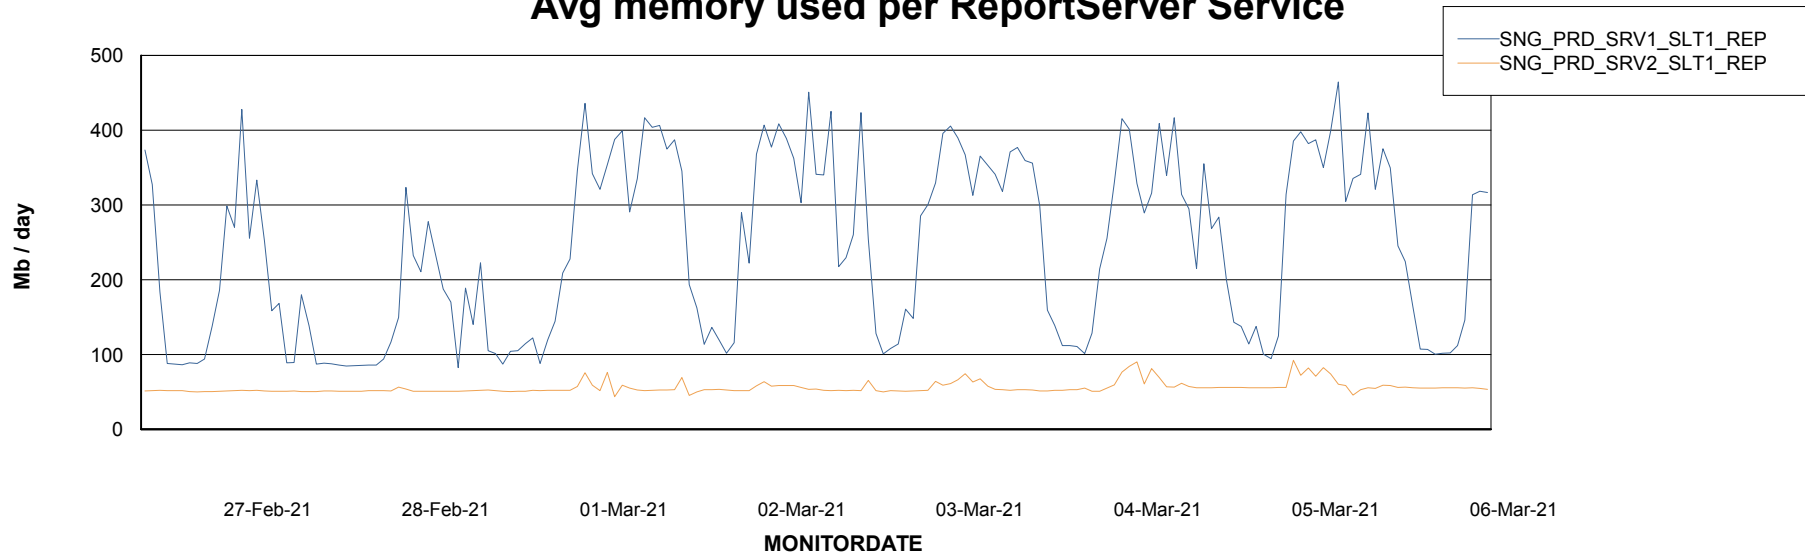

ABSSolute Application ReportServer Services

Avg memory used per ReportServer Service