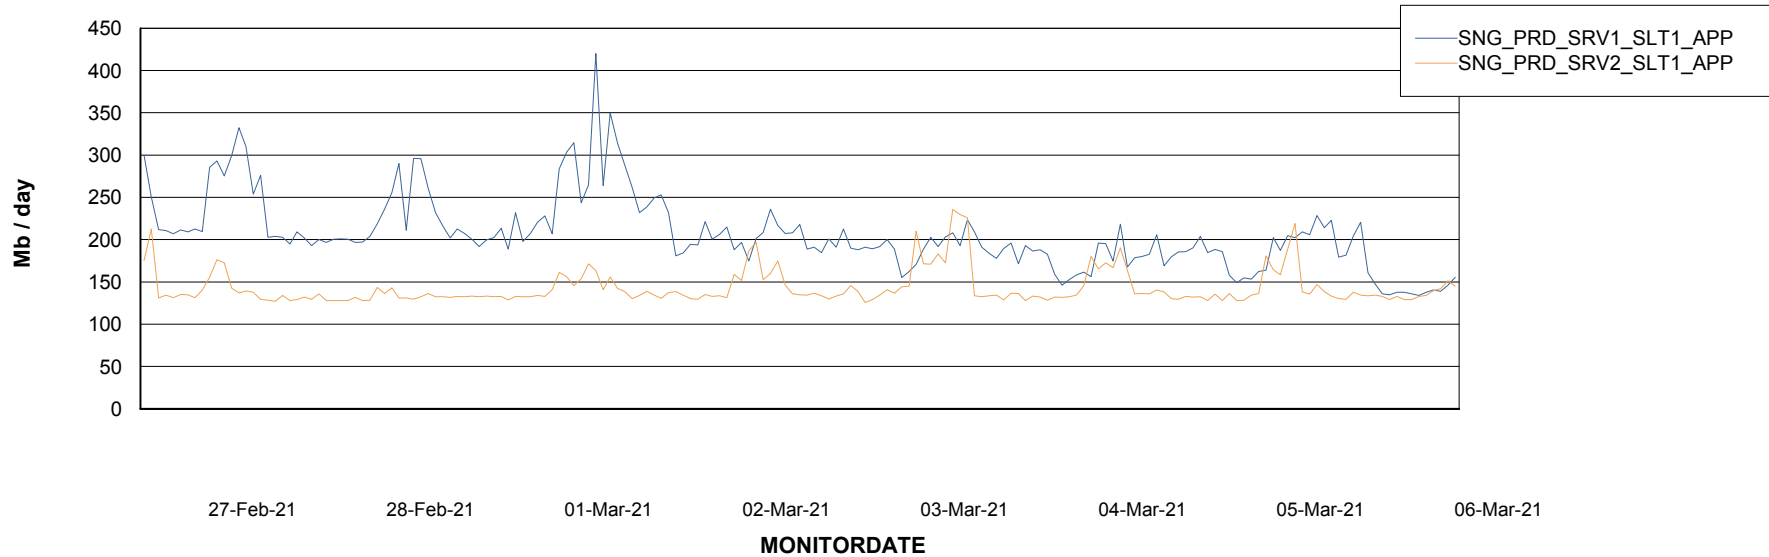

DATABASE SIZE SNGDB_Production

Database growth over last month

Database Tablespace SNGDB_Production

Date	Tablespace Name	Filesize (Gb)	Usedsize (Gb)	Percentage free
06-Mar-21	ABSDATA	40	26	35
	INDX	80	67	16
05-Mar-21	ABSDATA	40	26	35
	INDX	80	67	16
04-Mar-21	ABSDATA	40	26	35
	INDX	80	67	16
03-Mar-21	ABSDATA	40	26	35
	INDX	80	67	16
02-Mar-21	ABSDATA	40	26	35
	INDX	80	67	16
01-Mar-21	ABSDATA	40	26	35
	INDX	80	66	18
28-Feb-21	ABSDATA	40	26	35
	INDX	80	66	18

Weekly SLA Customer Report

Customer SNG_Production
Database ID 70

ABSSolute Application Server Services

Avg memory used per ABS Server Service

Avg users per day per ABS server

Weekly SLA Customer Report

Customer SNG_Production
Database ID 70