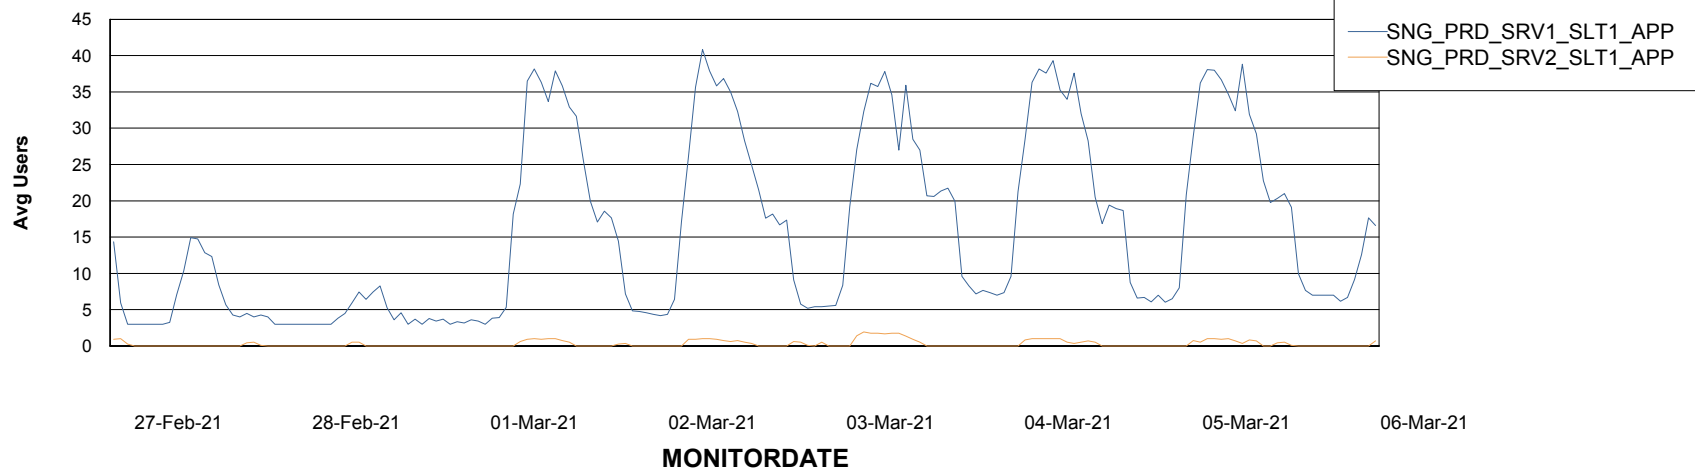

DATABASE SIZE SNGDB_Production

Database growth over last month

Database Tablespace SNGDB_Production

Date	Tablespace Name	Filesize (Gb)	Usedsize (Gb)	Percentage free
06-Mar-21	ABSDATA	40	26	35
	INDX	80	67	16
05-Mar-21	ABSDATA	40	26	35
	INDX	80	67	16
04-Mar-21	ABSDATA	40	26	35
	INDX	80	67	16
03-Mar-21	ABSDATA	40	26	35
	INDX	80	67	16
02-Mar-21	ABSDATA	40	26	35
	INDX	80	67	16
01-Mar-21	ABSDATA	40	26	35
	INDX	80	66	18
28-Feb-21	ABSDATA	40	26	35
	INDX	80	66	18

Weekly SLA Customer Report

Customer SNG_Production
Database ID 70

ABSSolute Application Server Services

Avg memory used per ABS Server Service

Avg users per day per ABS server

Weekly SLA Customer Report

Customer SNG_Production
Database ID 70