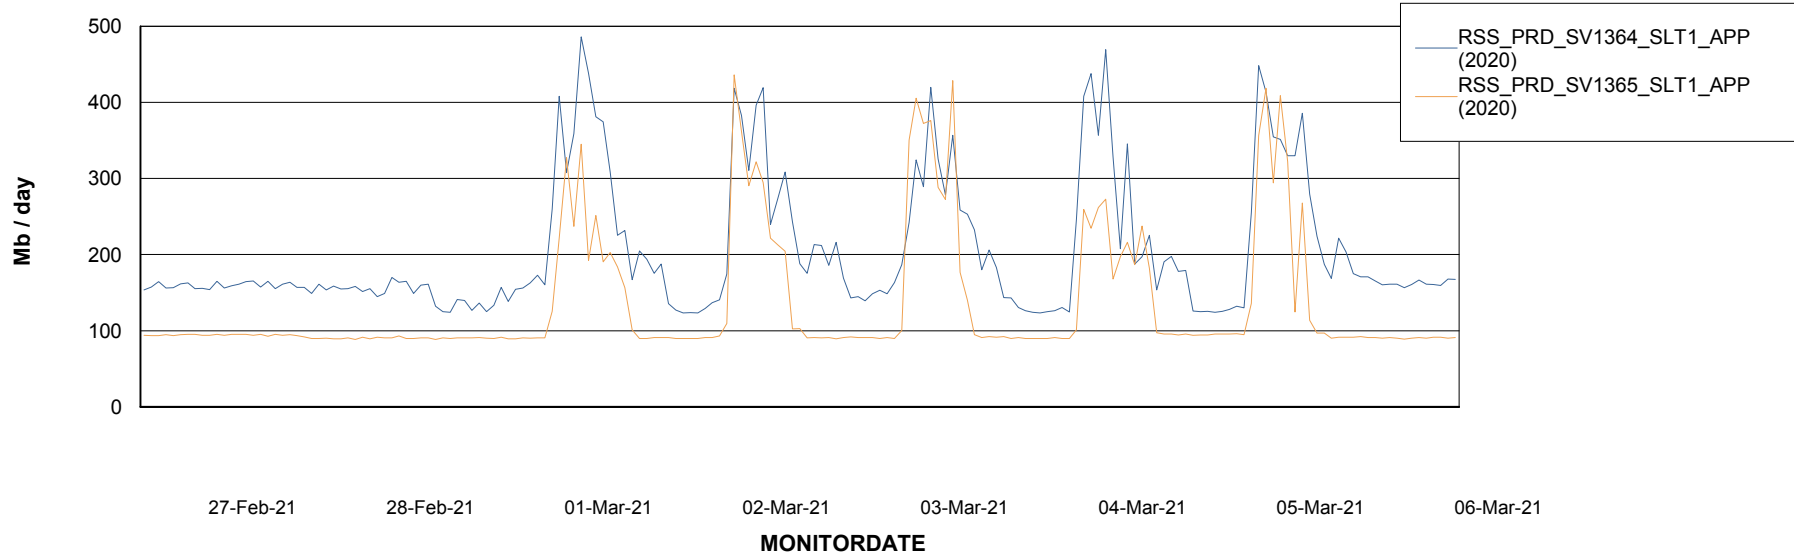

Database Tablespace RSS_DB_Primary (2020)

Date	Tablespace Name	Filesize (Gb)	Usedsize (Gb)	Percentage free
06-Mar-21	ABSDATA	42	31	26
	INDX	37	32	14
05-Mar-21	ABSDATA	42	31	26
	INDX	37	32	14
04-Mar-21	ABSDATA	42	31	26
	INDX	37	32	14
03-Mar-21	ABSDATA	42	31	26
	INDX	37	32	14
02-Mar-21	ABSDATA	42	31	26
	INDX	37	32	14
01-Mar-21	ABSDATA	42	31	26
	INDX	37	32	14
28-Feb-21	ABSDATA	42	31	26
	INDX	37	32	14

Weekly SLA Customer Report

Customer RSS Production
Database ID 52

ABSSolute Application Server Services

Avg memory used per ABS Server Service

Avg users per day per ABS server

Weekly SLA Customer Report

Customer RSS Production
Database ID 52