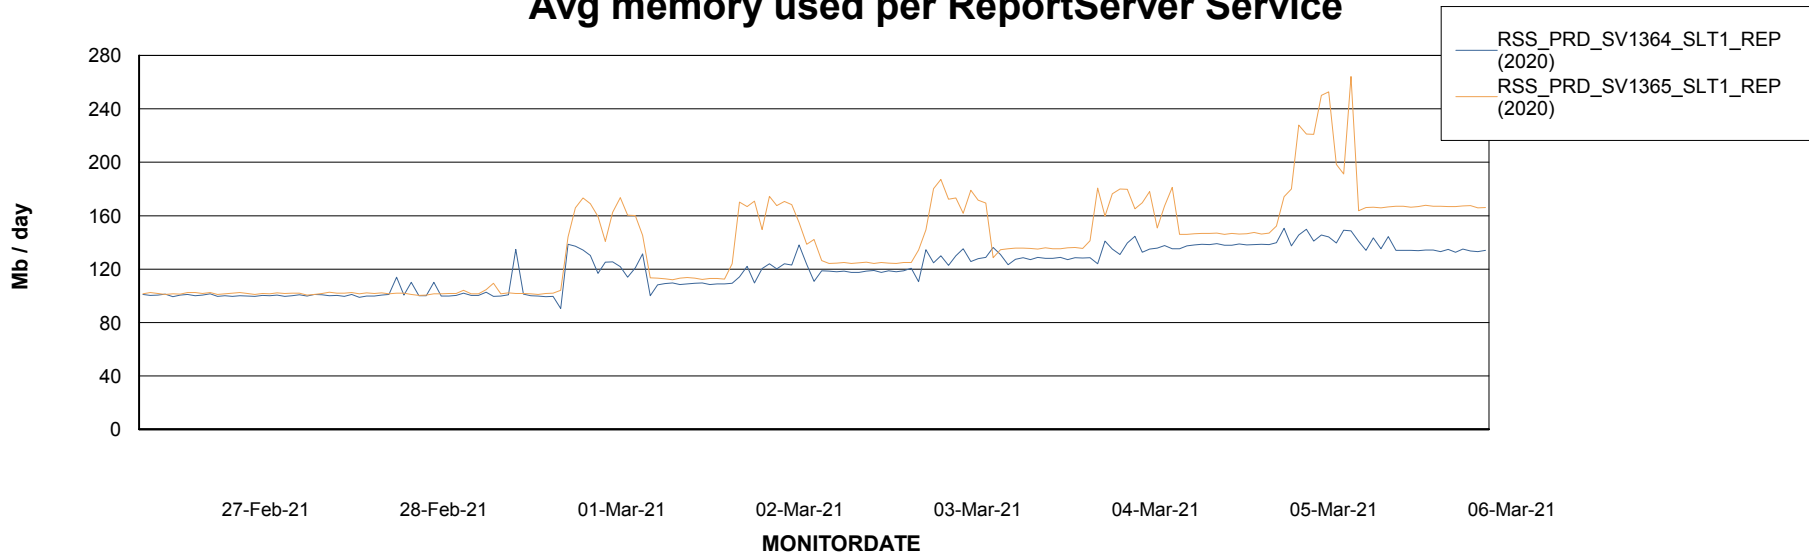

ABSolute Application ReportServer Services

Avg memory used per ReportServer Service