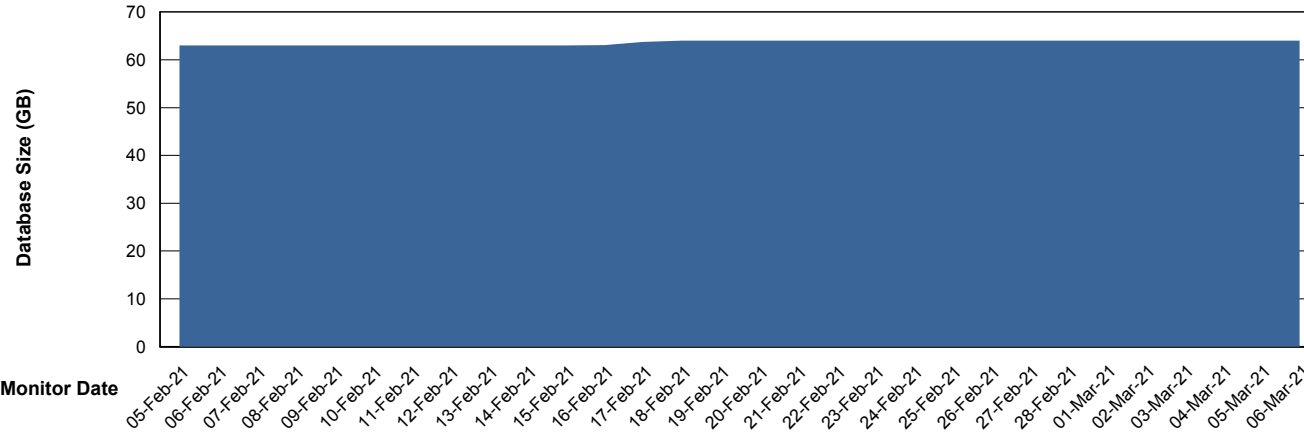

Database Performance RSS_DB_Standby (2020)

DB Processes Max 300
DB Sessions Max 472

Weekly SLA Customer Report

Customer RSS Production
 Database ID 52

DATABASE SIZE RSS_DB_Primary (2020)

Database growth over last month

Database Tablespace RSS_DB_Primary (2020)

Date	Tablespace Name	Filesize (Gb)	Usedsize (Gb)	Percentage free
06-Mar-21	ABSDATA	42	31	26
	INDX	37	32	14
05-Mar-21	ABSDATA	42	31	26
	INDX	37	32	14
04-Mar-21	ABSDATA	42	31	26
	INDX	37	32	14
03-Mar-21	ABSDATA	42	31	26
	INDX	37	32	14
02-Mar-21	ABSDATA	42	31	26
	INDX	37	32	14
01-Mar-21	ABSDATA	42	31	26
	INDX	37	32	14
28-Feb-21	ABSDATA	42	31	26
	INDX	37	32	14