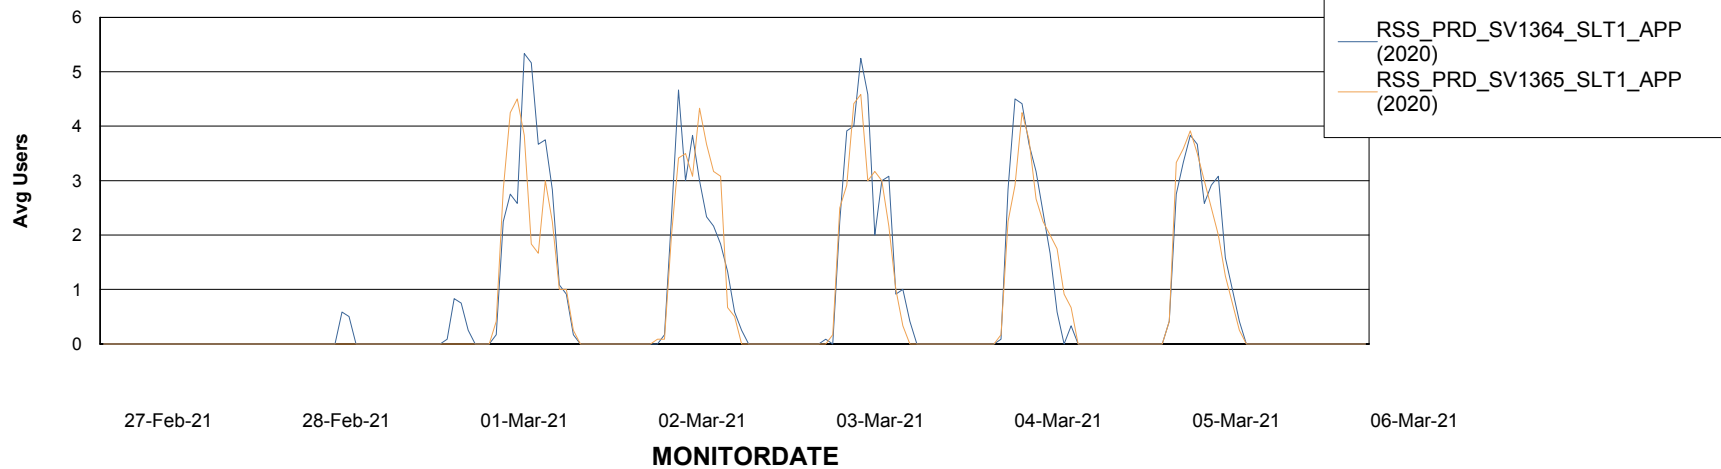

Weekly SLA Customer Report

Customer RSS Production
Database ID 52

ABSSolute Application Server Services

Avg memory used per ABS Server Service

Avg users per day per ABS server

Weekly SLA Customer Report

Customer RSS Production
Database ID 52