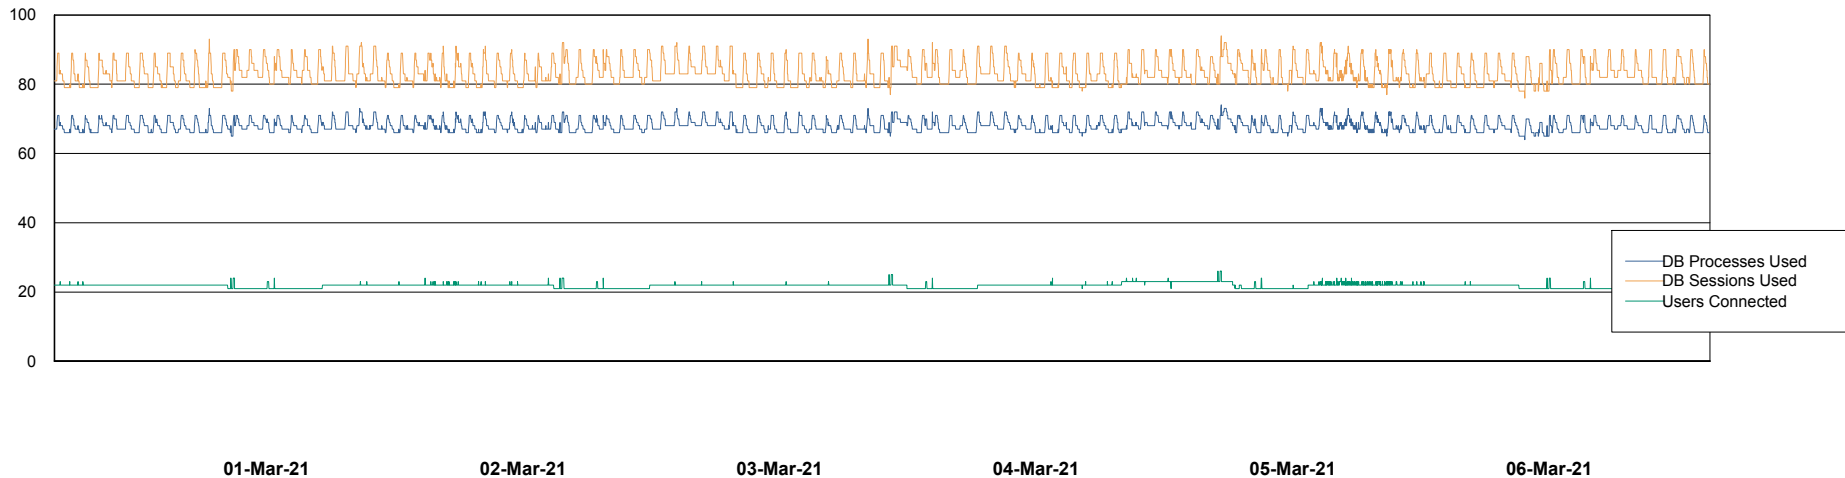

Database Performance RSS_DB_Primary (2020)

DB Processes Max 300
DB Sessions Max 472