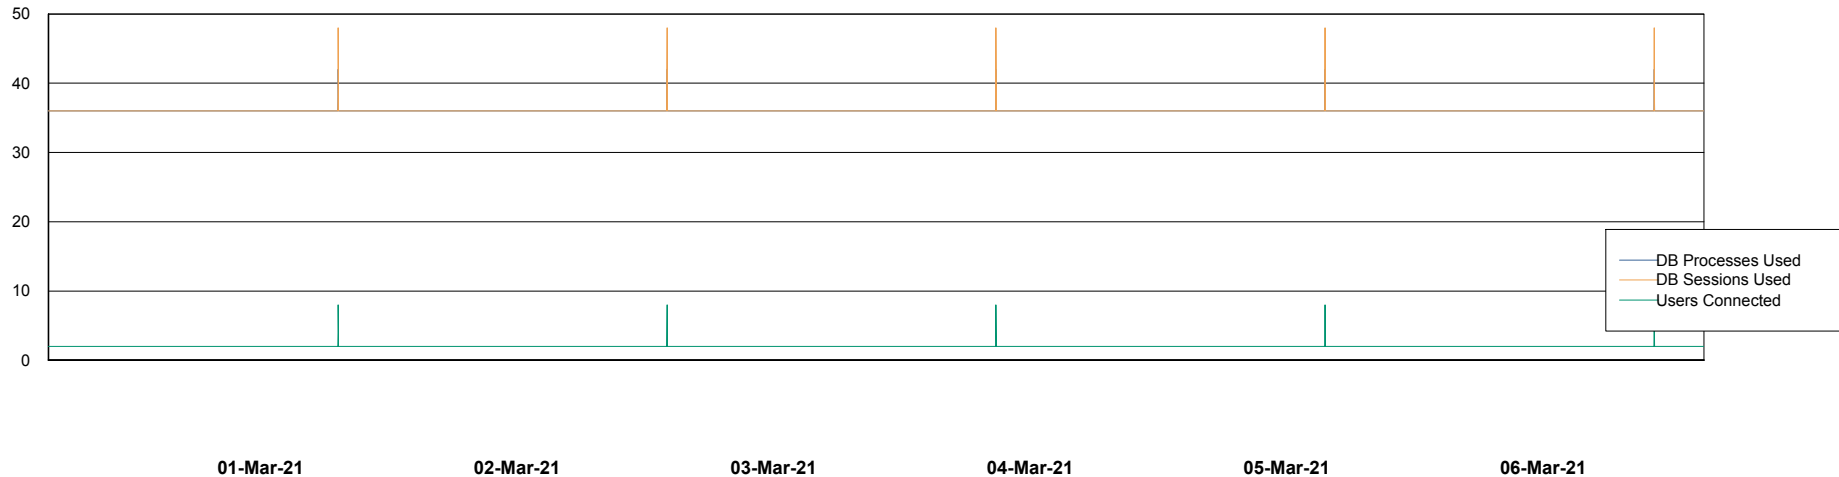

Database Performance RSS_DB_Standby (2020)

DB Processes Max 300
DB Sessions Max 472