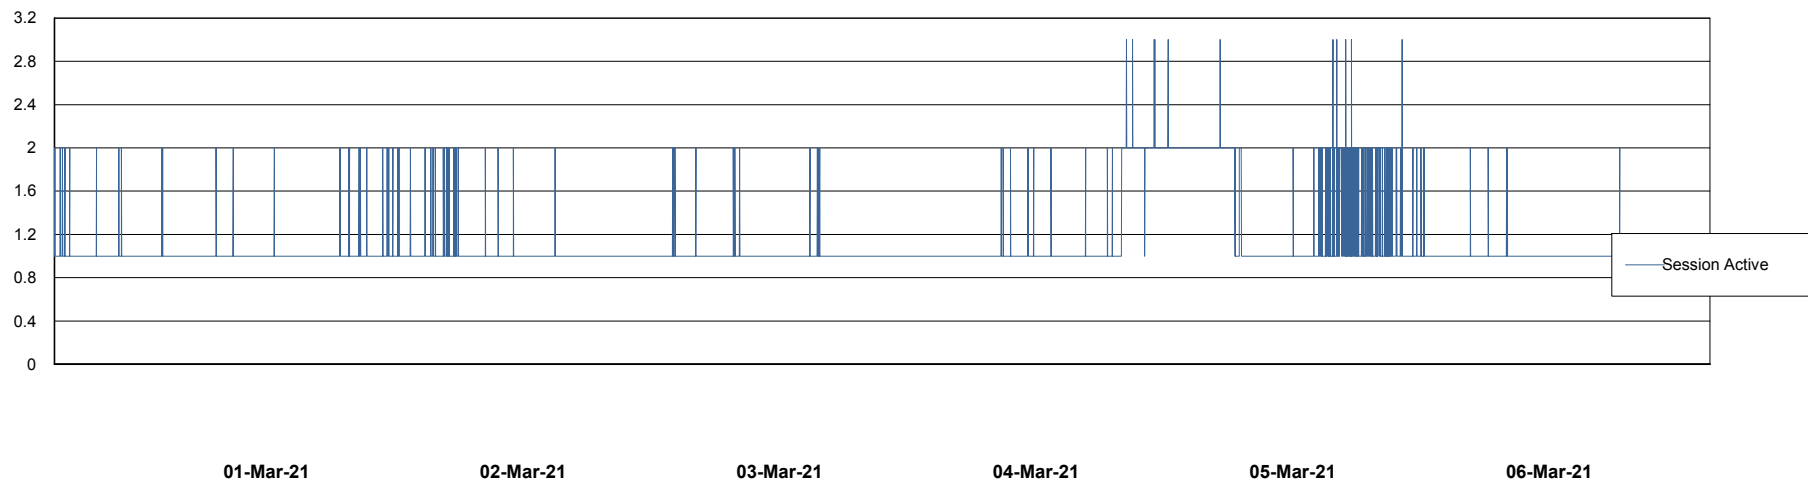

Weekly SLA Customer Report

Customer RSS Production
Database ID 52

Harddisk Usage RSS_PRD_SV1366 (2020)

	Free disk space on c: (%)	Total disk space on c: (Gb)
06-Mar-21	58	150
05-Mar-21	58	150
04-Mar-21	58	150
03-Mar-21	58	150
02-Mar-21	58	150
01-Mar-21	58	150
28-Feb-21	58	150

Weekly SLA Customer Report

Customer RSS Production
Database ID 52

Database Performance RSS_DB_Primary (2020)

DB Processes Max 300
DB Sessions Max 472

Weekly SLA Customer Report

Customer RSS Production
Database ID 52