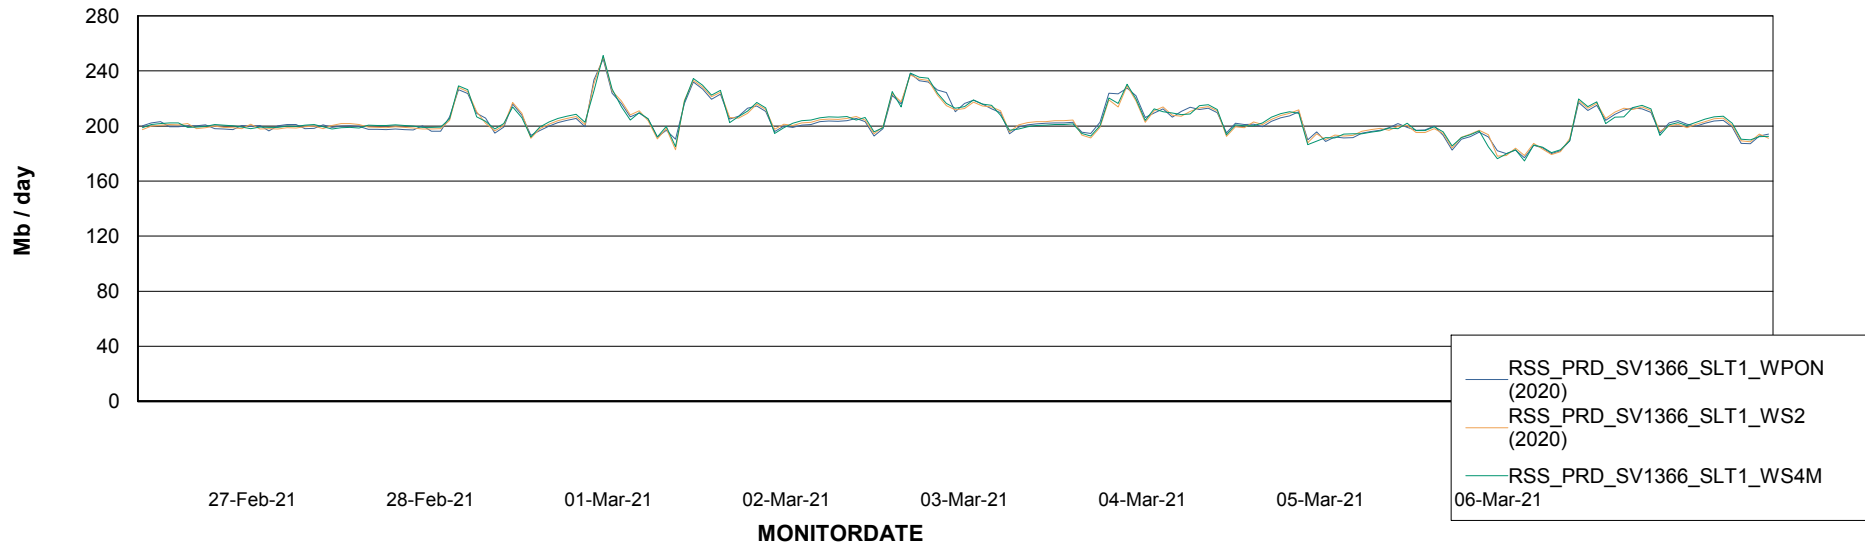

ABSolute Application ReportServer Services

Avg memory used per ReportServer Service

Weekly SLA Customer Report

Customer RSS Production
Database ID 52

ABSSolute Web Component Services

Avg memory used per ABS Web component