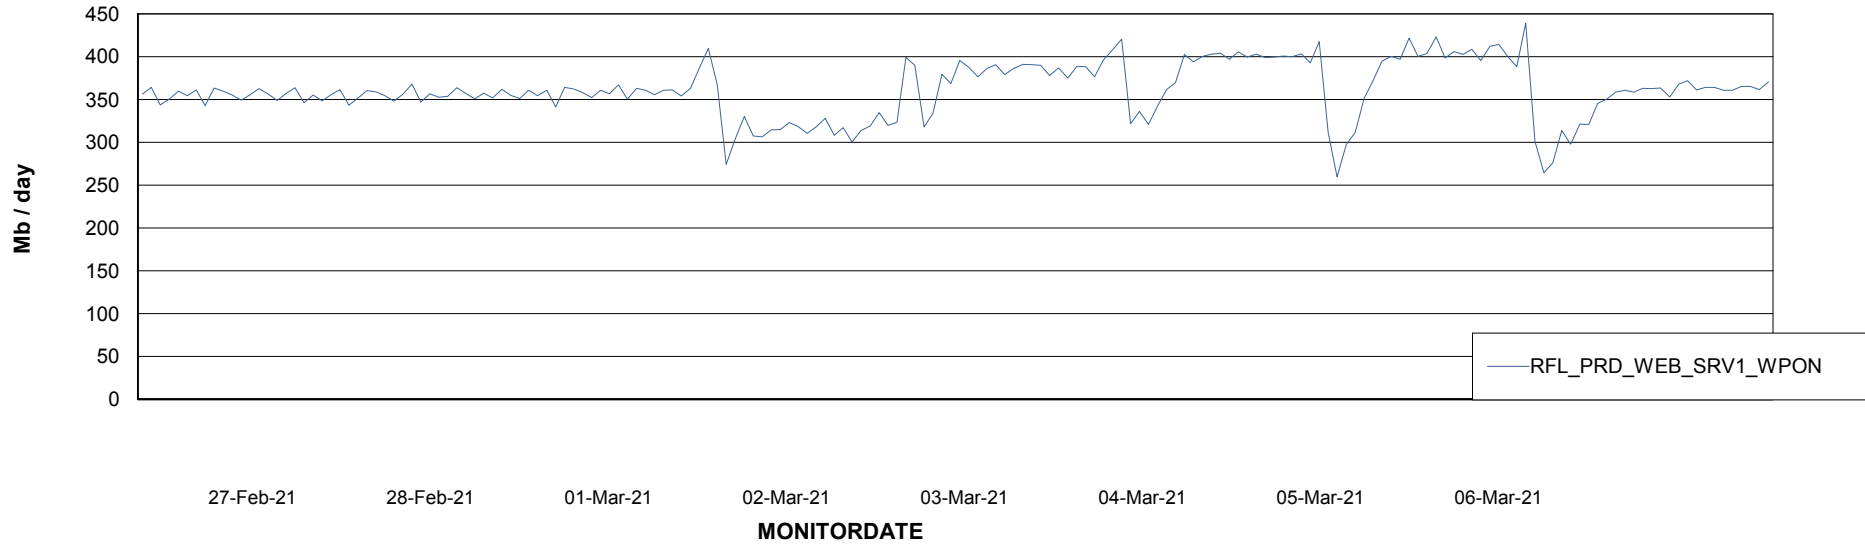

ABSSolute Web Component Services

Avg memory used per ABS Web component