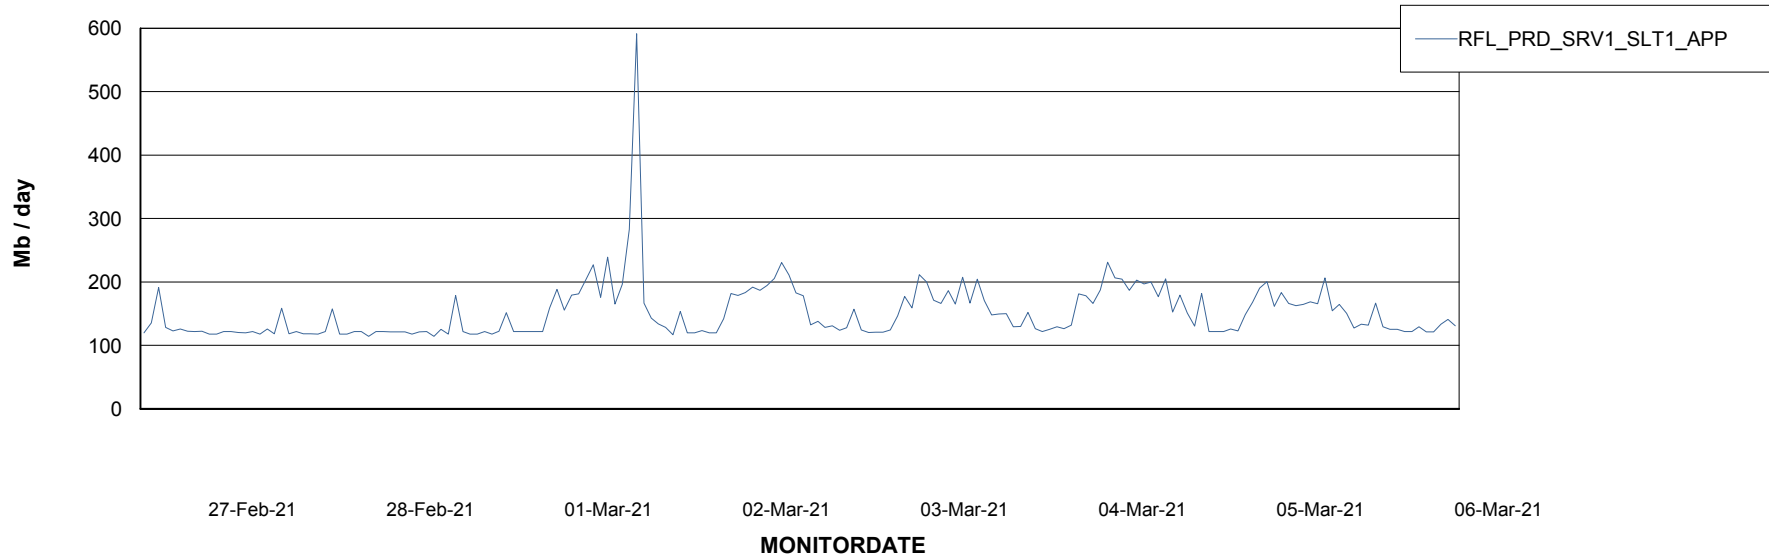

ABSSolute Application Server Services

Avg memory used per ABS Server Service