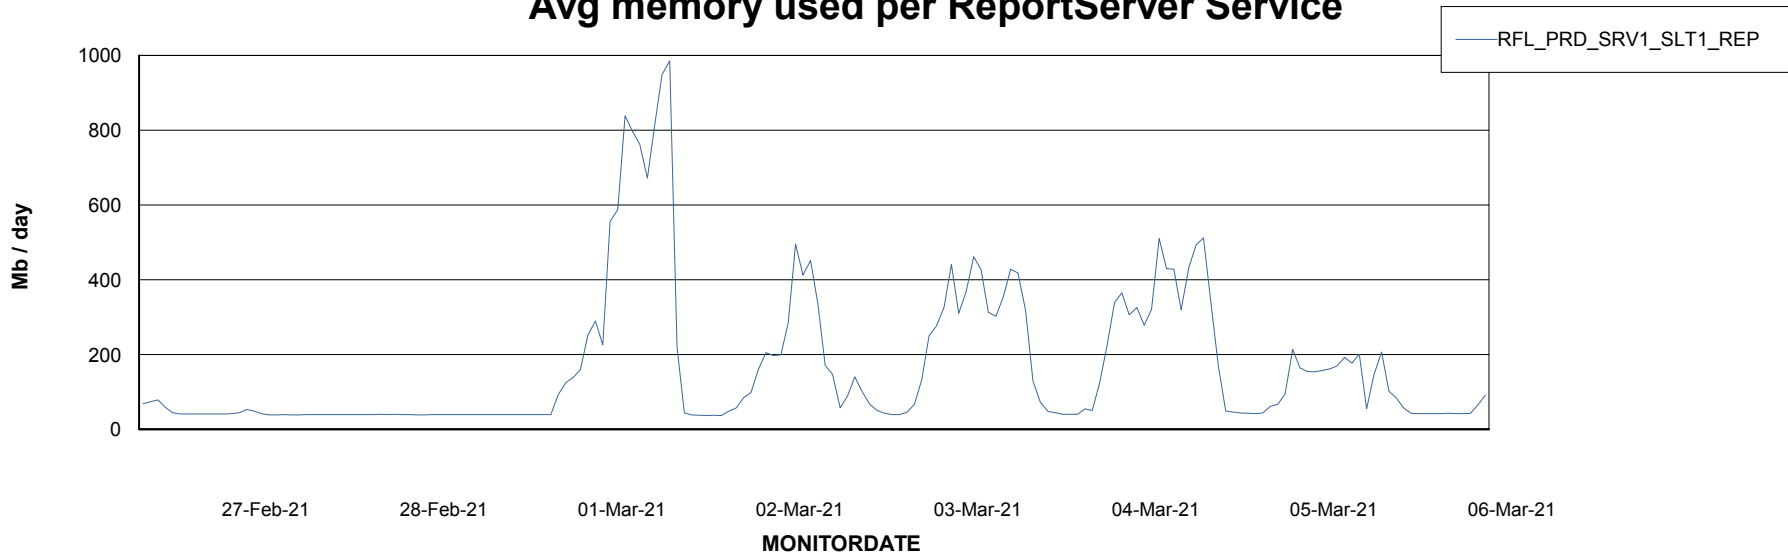

ABSSolute Application ReportServer Services

Avg memory used per ReportServer Service