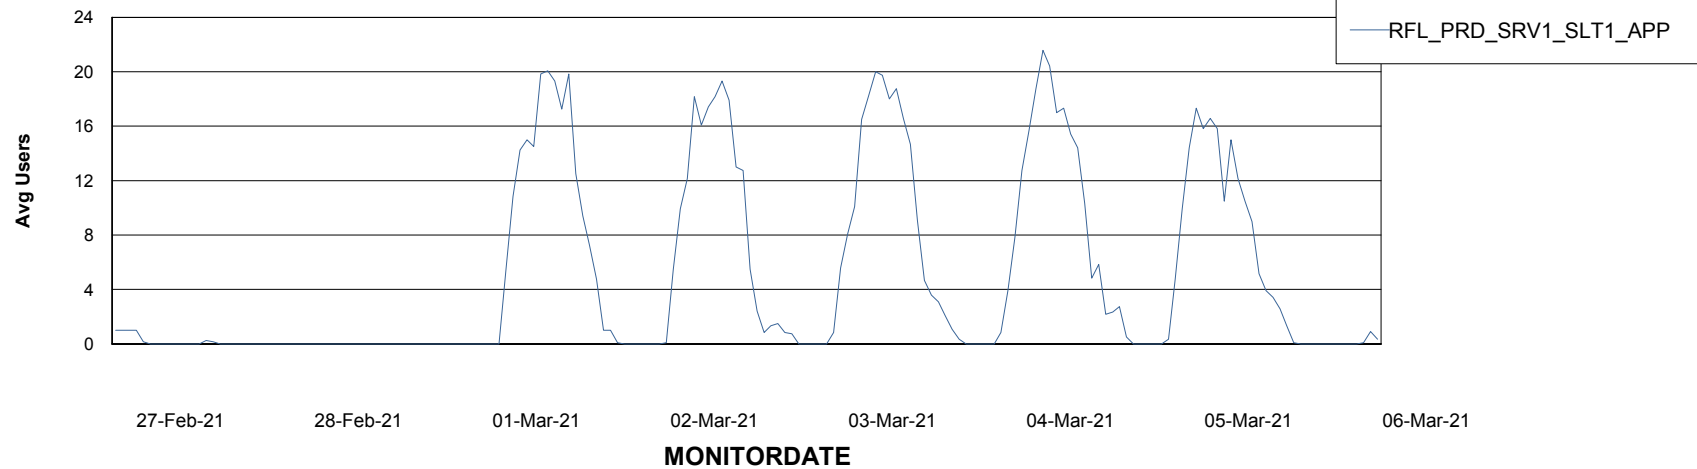

Avg users per day per ABS server