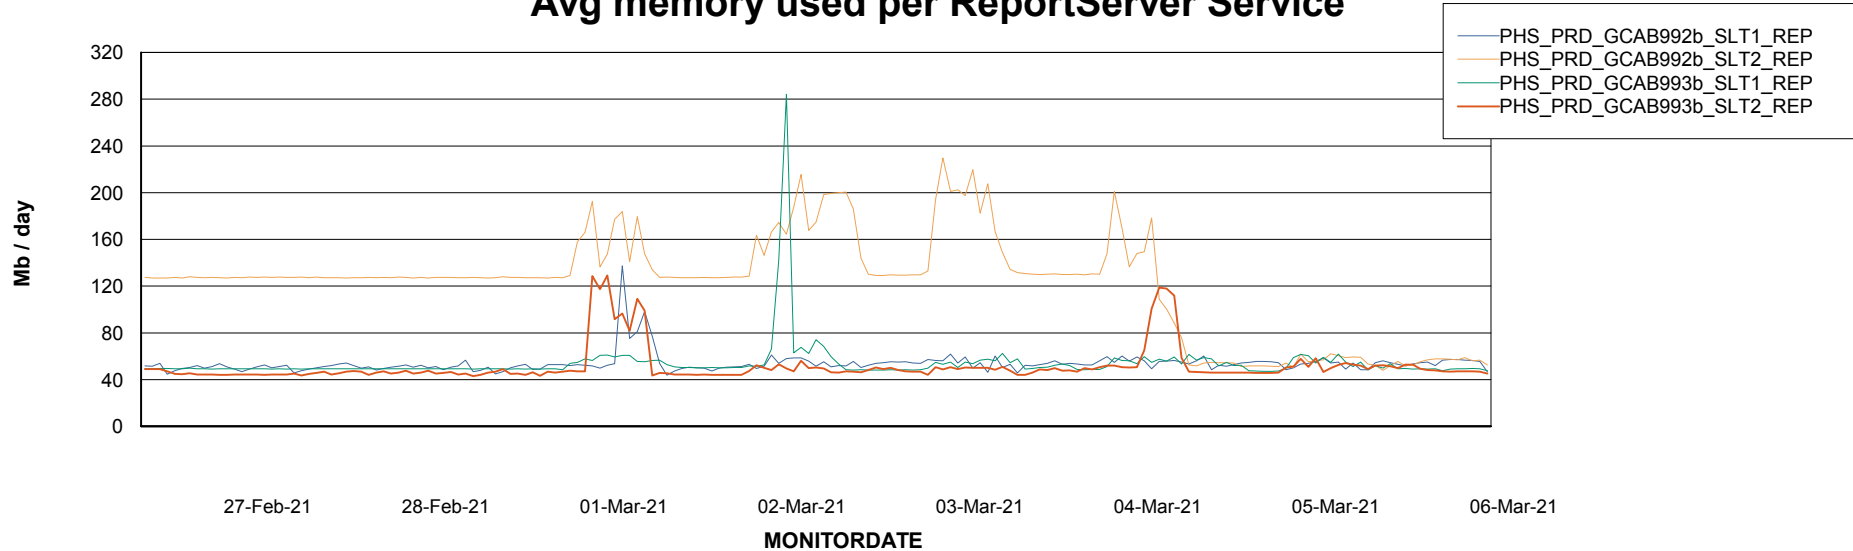

ABSSolute Application ReportServer Services

Avg memory used per ReportServer Service