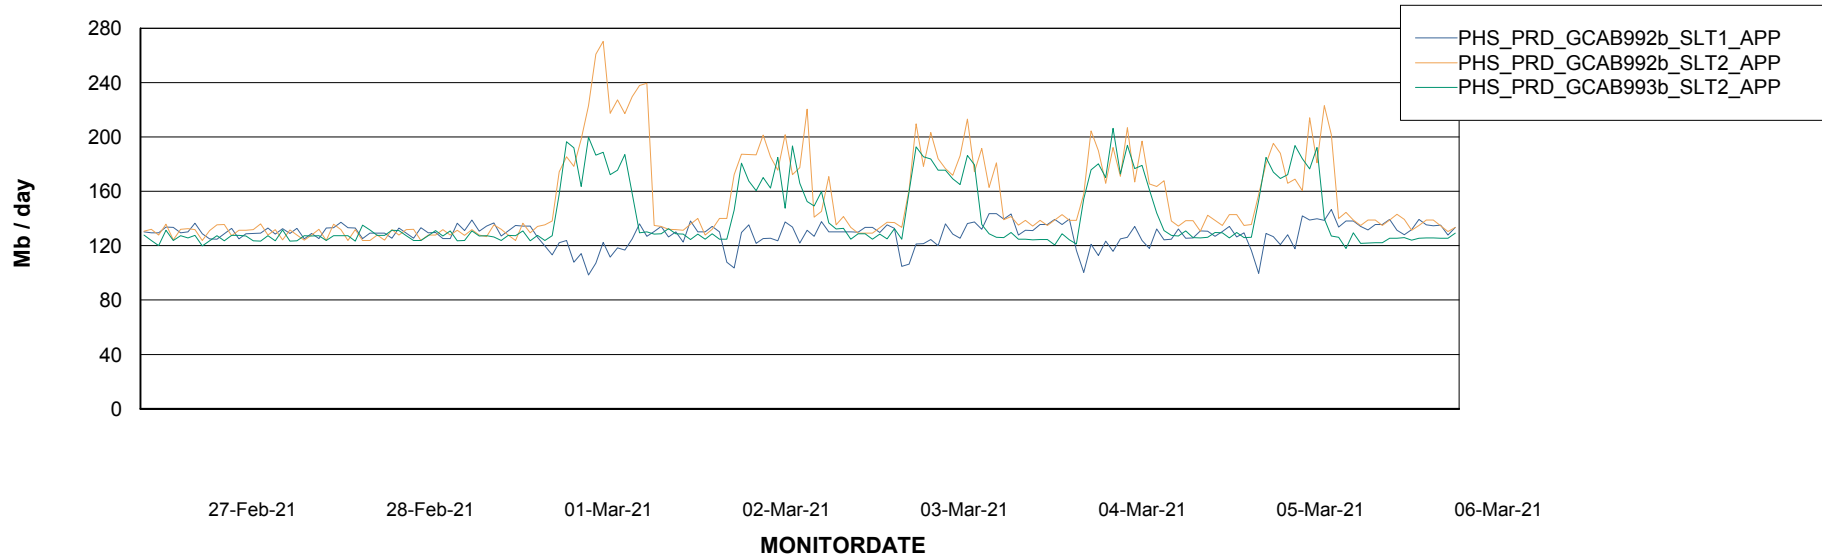

Customer PHS_Production
Database ID 47

Database Tablespace		PHSDB_Production		
Date	Tablespace Name	Filesize (Gb)	Usedsize (Gb)	Percentage free
06-Mar-21	ABSDATA	116	94	19
	INDX	146	122	16
05-Mar-21	ABSDATA	116	94	19
	INDX	146	122	16
04-Mar-21	ABSDATA	116	94	19
	INDX	146	122	16
03-Mar-21	ABSDATA	116	94	19
	INDX	146	122	16
02-Mar-21	ABSDATA	116	94	19
	INDX	146	122	16
01-Mar-21	ABSDATA	116	94	19
	INDX	146	122	16
28-Feb-21	ABSDATA	116	93	20
	INDX	146	122	16

Weekly SLA Customer Report

Customer PHS_Production
Database ID 47

ABSSolute Application Server Services

Avg memory used per ABS Server Service

Avg users per day per ABS server

Weekly SLA Customer Report

Customer PHS_Production
Database ID 47