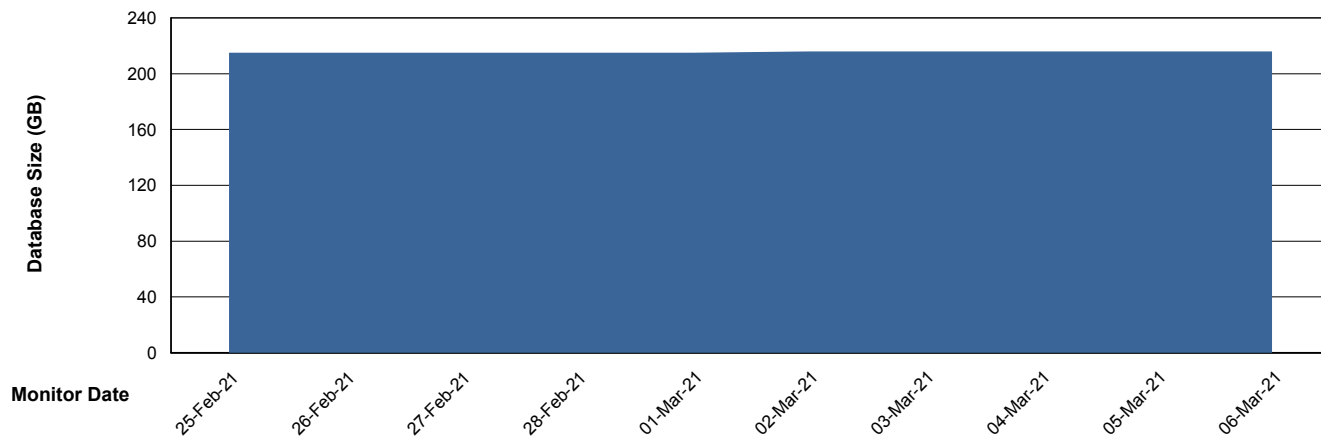

Weekly SLA Customer Report

Customer PHS_Production
Database ID 47

Database Performance PHSDB_Production

DB Processes Max 1,000

DATABASE SIZE PHSDB_Production

Database growth over last month

Weekly SLA Customer Report