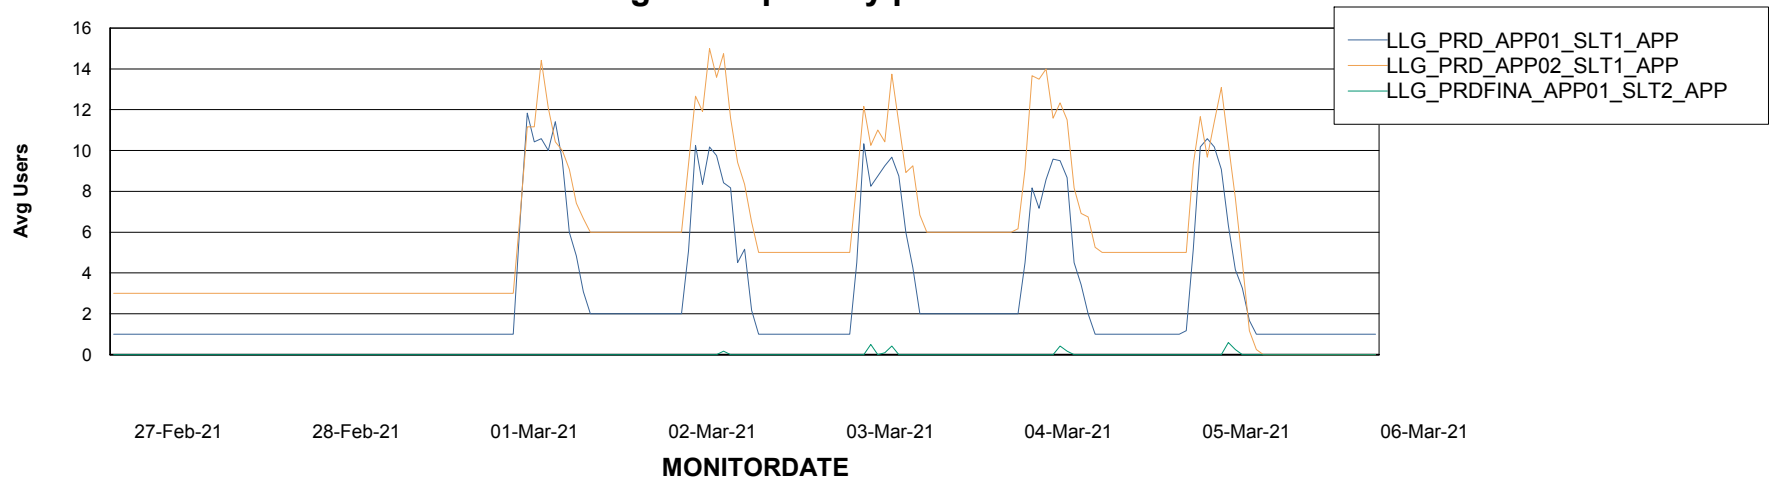

Avg users per day per ABS server