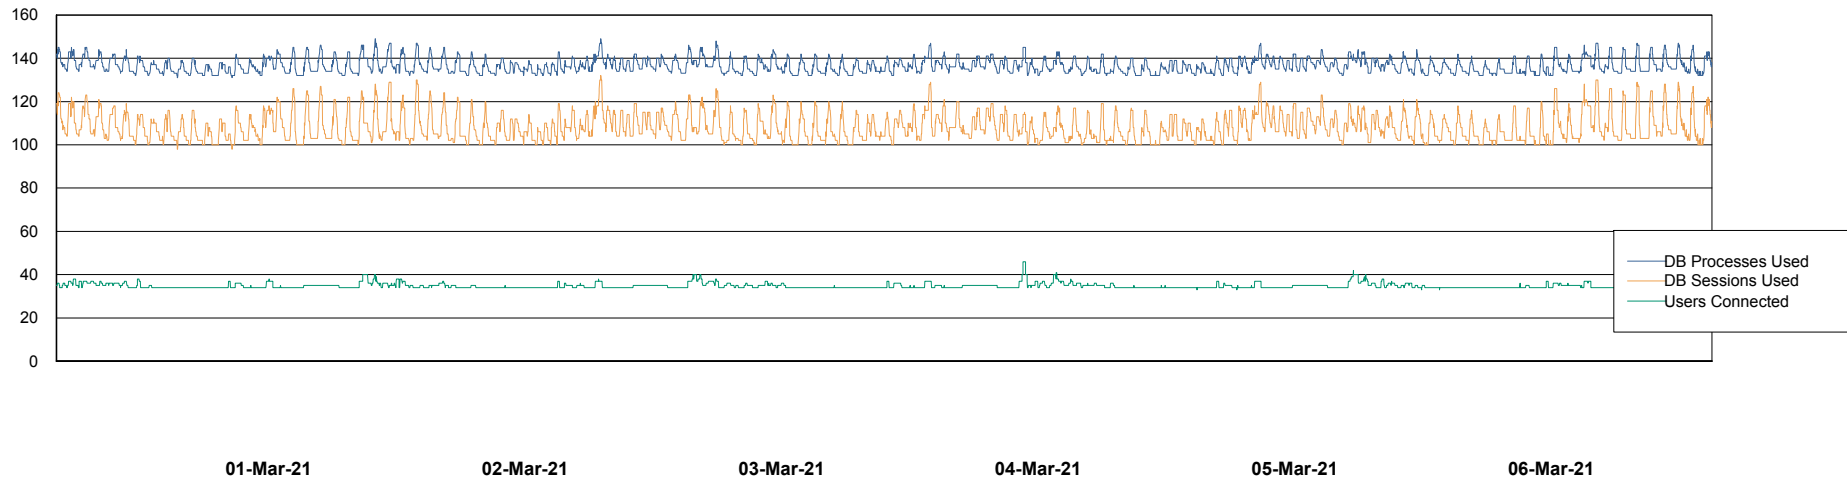

Database Performance LLGDB_Production

DB Processes Max 300
DB Sessions Max 480