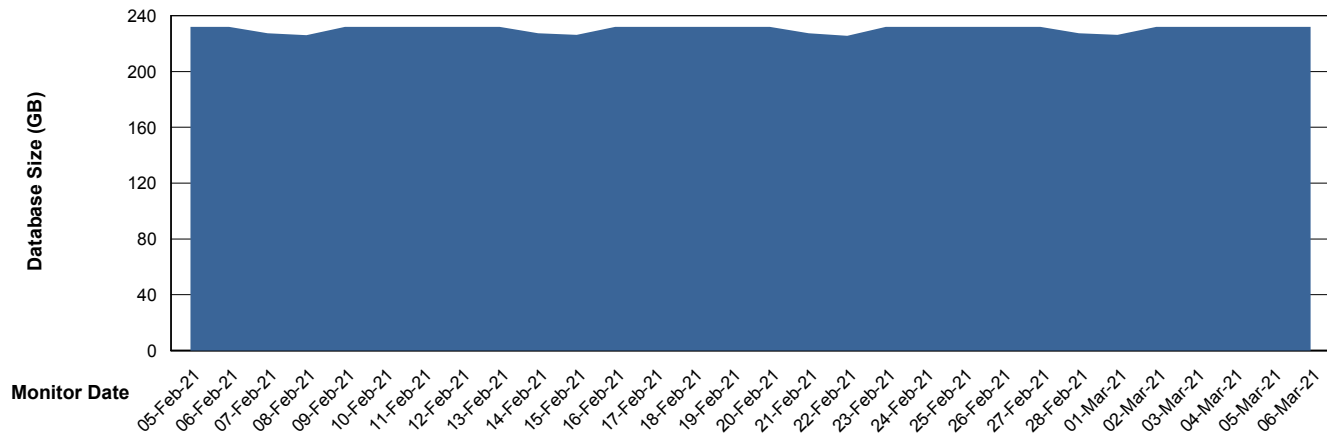

# Weekly SLA Customer Report

Customer LLG\_Production  
Database ID 53

DATABASE SIZE LLGDB\_BI02

### Database growth over last month

DATABASE SIZE LLGDB\_Production

### Database growth over last month