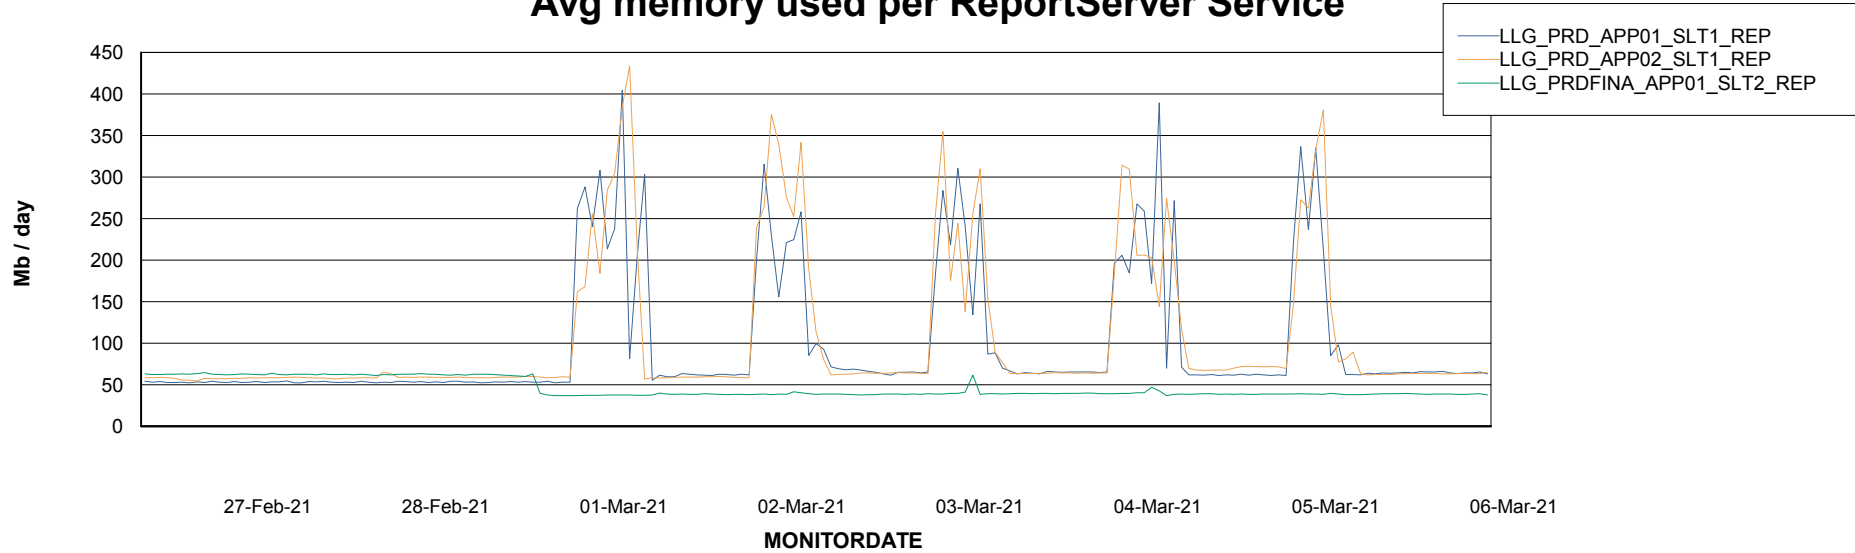

ABSSolute Application Server Services

Avg memory used per ReportServer Service