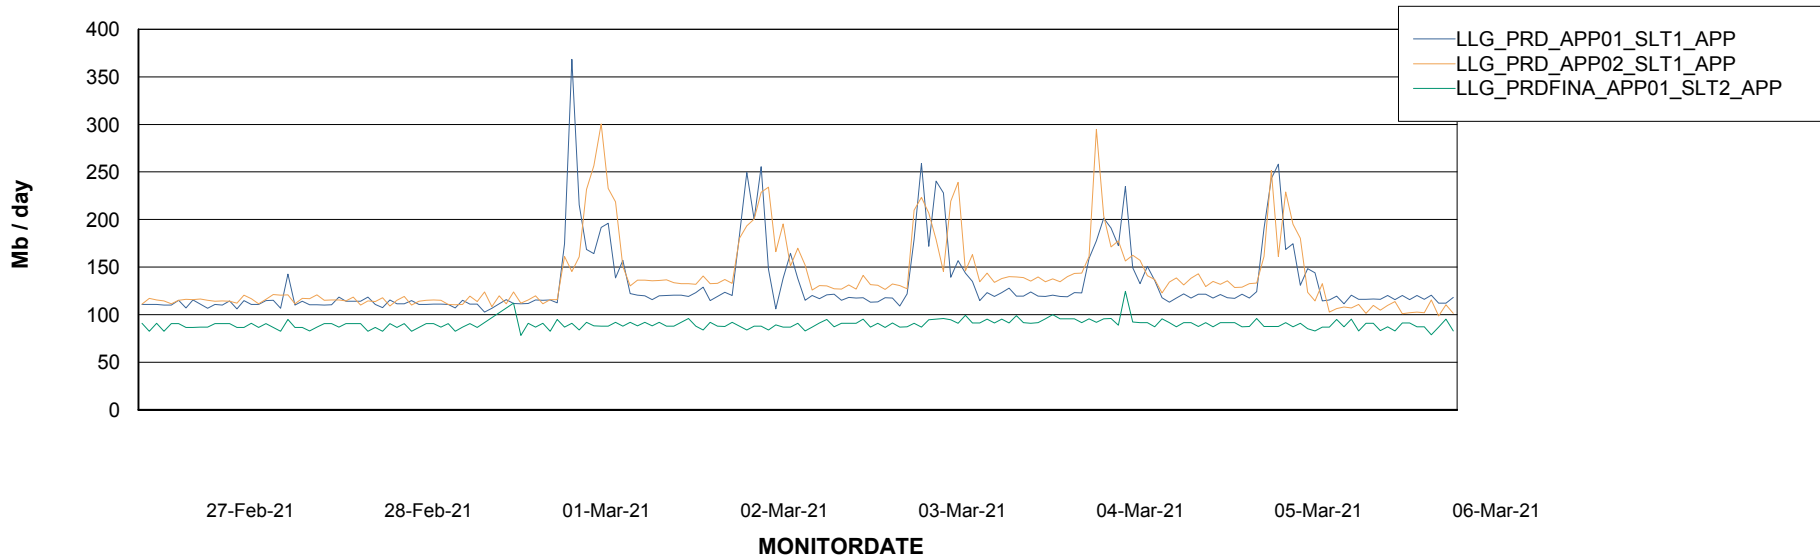

ABSSolute Application Server Services

Avg memory used per ABS Server Service