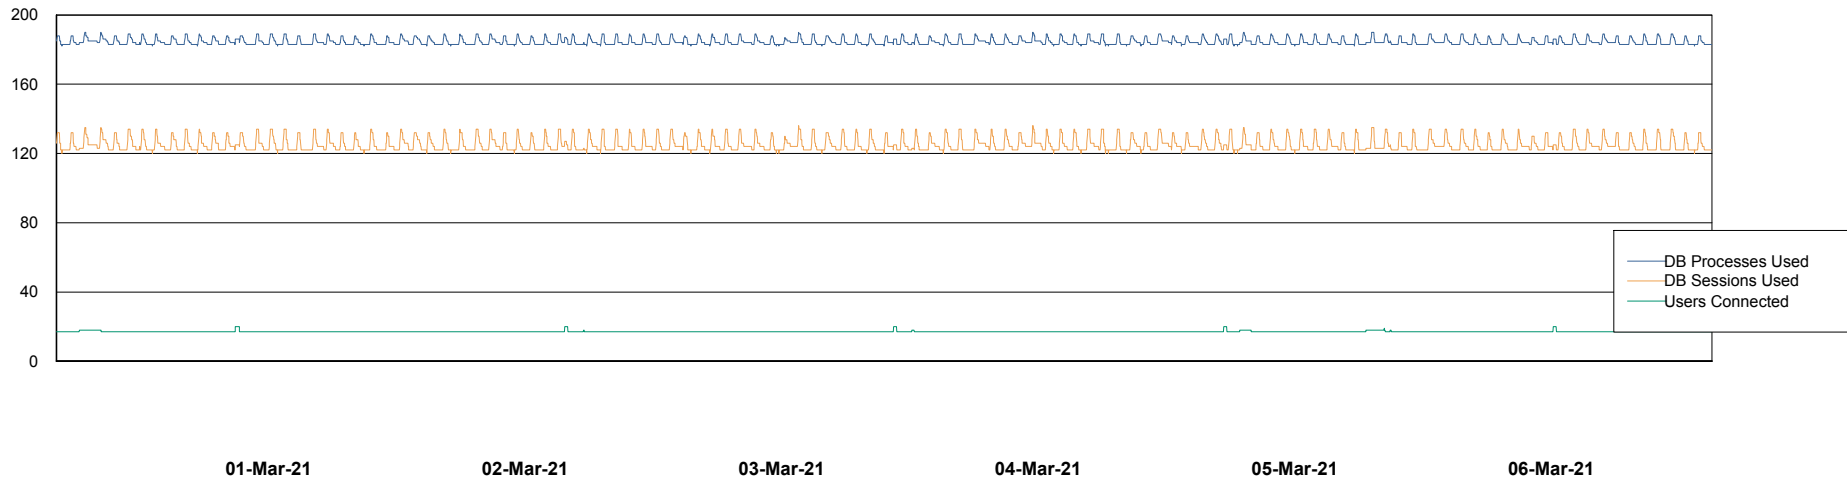

Database Performance LLGDB_Standby

DB Processes Max 300
DB Sessions Max 480