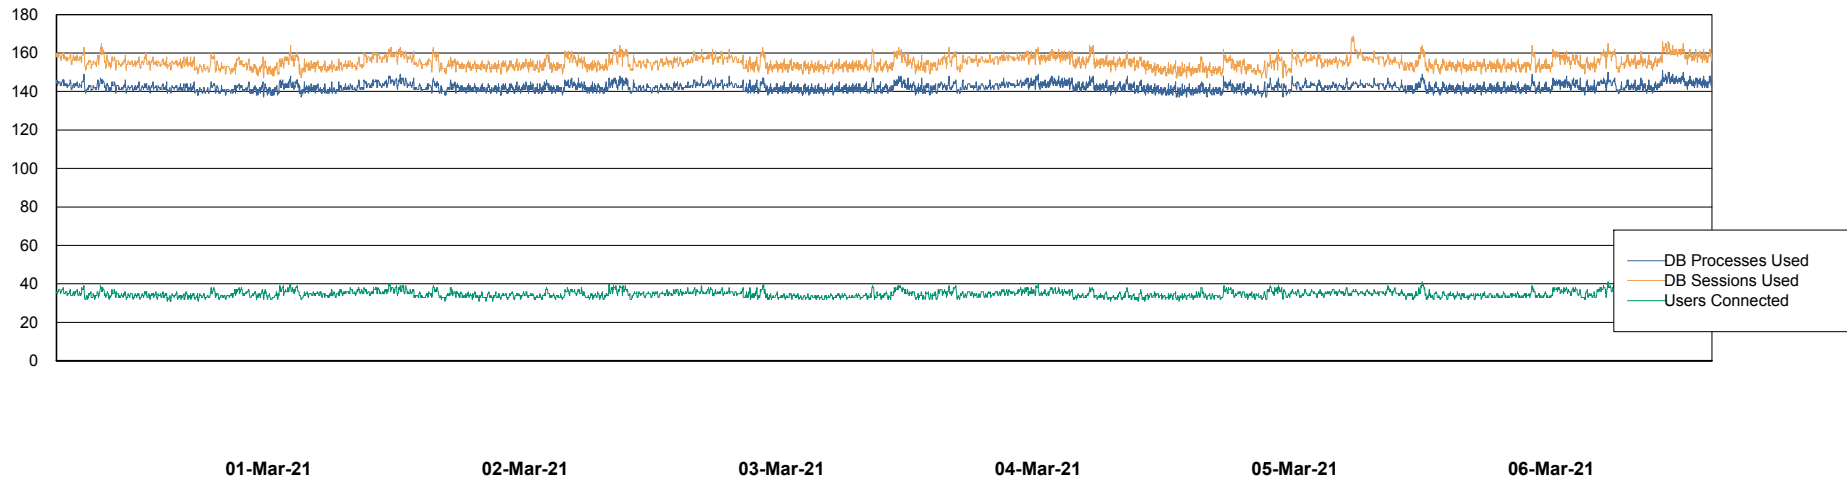

Database Performance LLGDB_BI02

DB Processes Max 1,000
DB Sessions Max 1,536