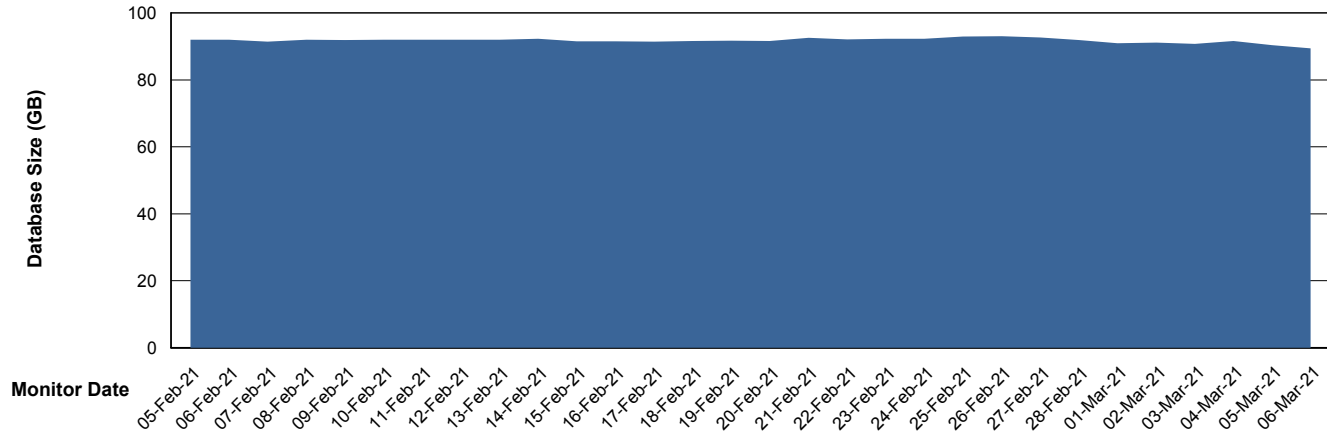

DATABASE SIZE LLGDB_BI02

Database growth over last month