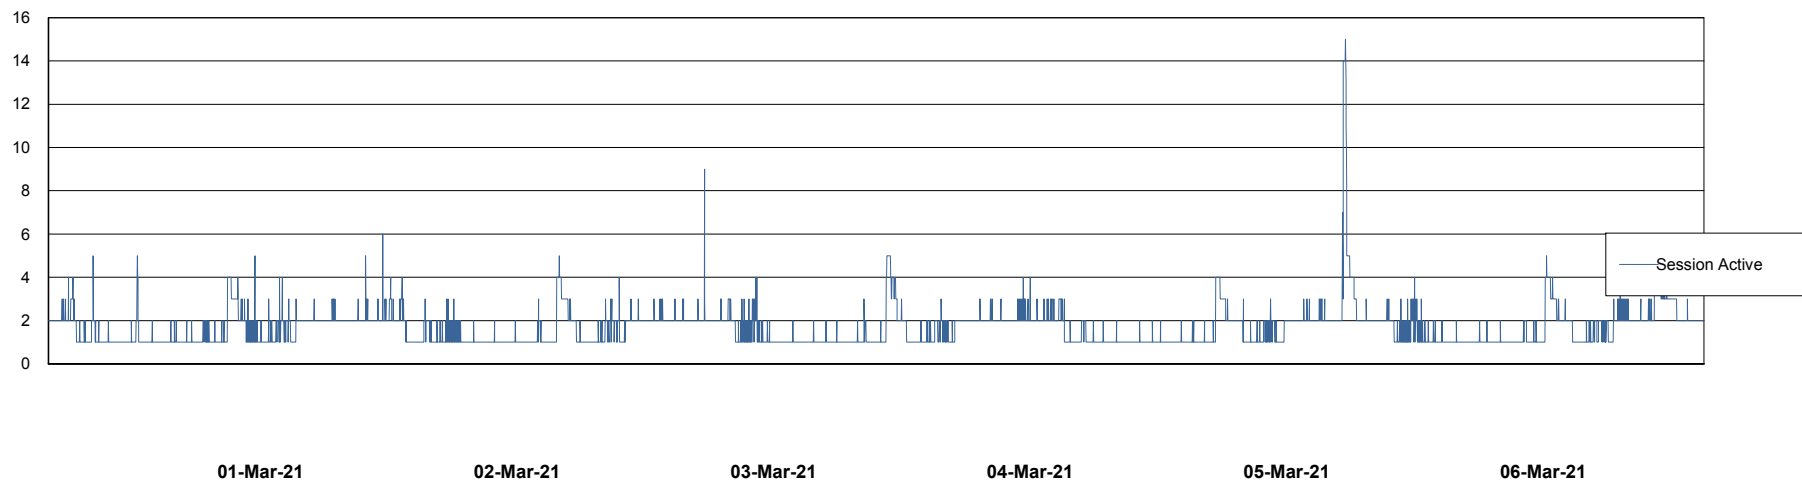

Database Performance LLGDB_BI02

DB Processes Max 1,000
DB Sessions Max 1,536