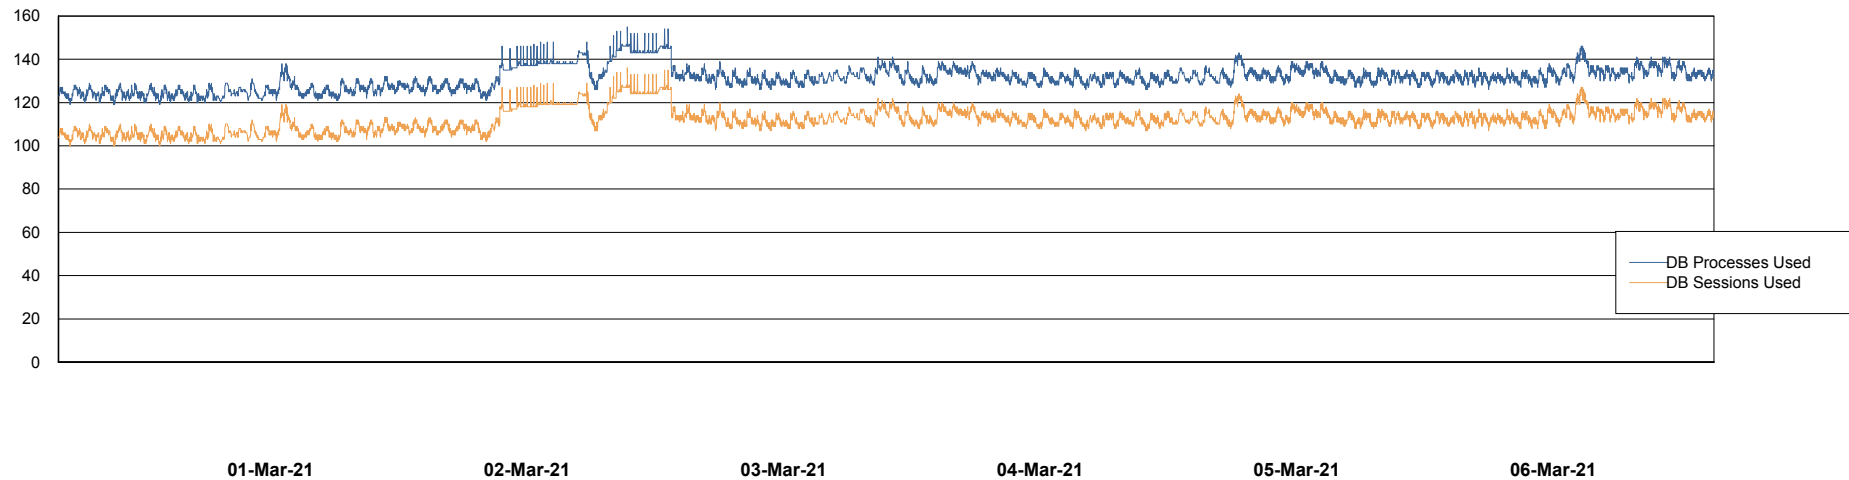

DB Processes Max 1,000

Weekly SLA Customer Report

Customer JSG_Production
Database ID 102

Database Performance JSG_PRD_YAR

DB Processes Max 1,000

Weekly SLA Customer Report

Customer JSG_Production
Database ID 102