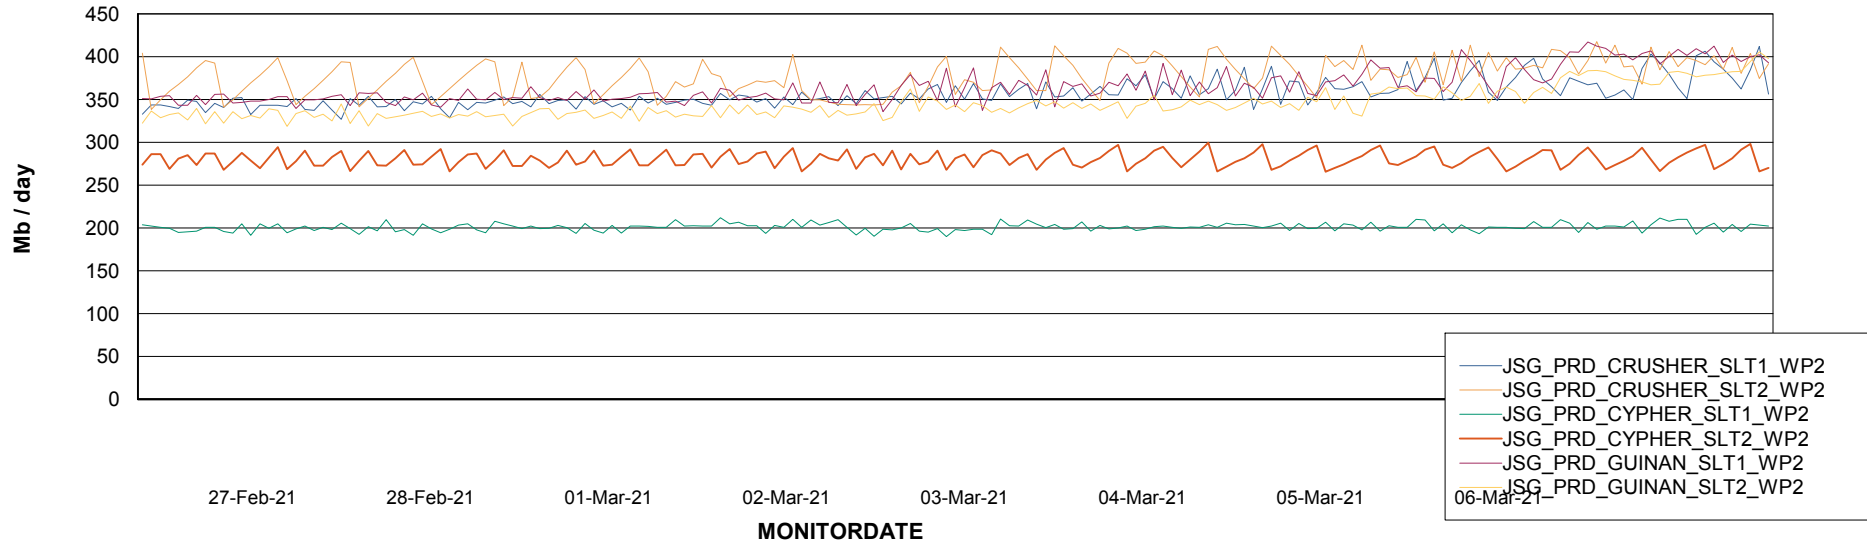

ABSolute Web Component Services

Avg memory used per ABS Web component