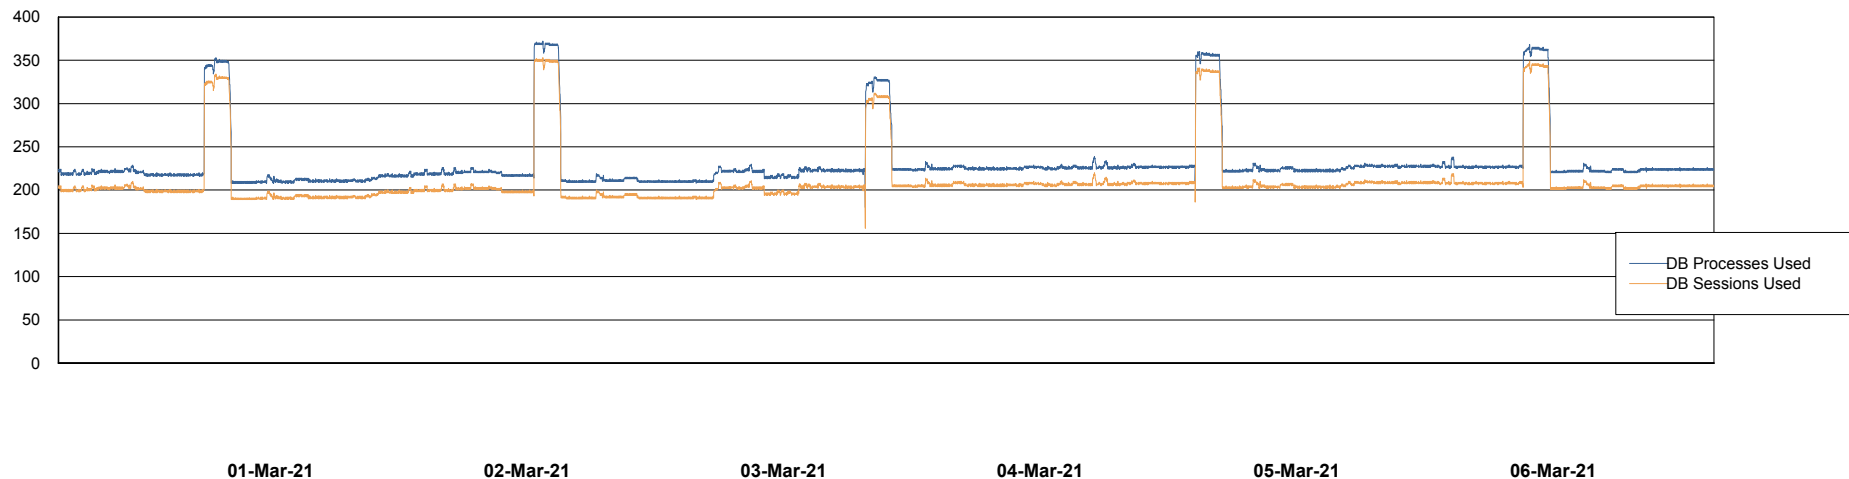

Harddisk Usage JSG_PRD_YAR

	Free disk space on c: (%)	Total disk space on c: (Gb)	Free disk space on d: (%)	Total disk space on d: (Gb)
06-Mar-21	48	0	50	0
05-Mar-21	49	0	52	0
04-Mar-21	50	0	59	0
03-Mar-21	52	0	30	0
02-Mar-21	53	0	5	0
01-Mar-21	53	0	20	0
28-Feb-21	54	149	38	750

Weekly SLA Customer Report

Customer JSG_Production
Database ID 102

Database Performance JSG_PRD_PICARD_DB

DB Processes Max 1,000

Weekly SLA Customer Report

Customer JSG_Production
Database ID 102

Database Performance JSG_PRD_RIKER_DB