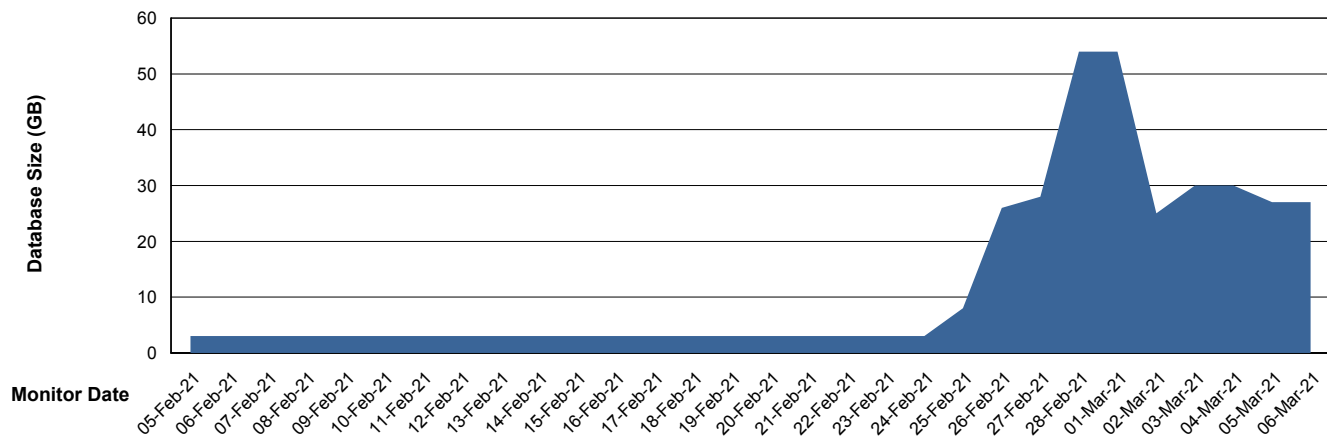

DB Processes Max 1,000

Weekly SLA Customer Report

Customer JSG_Production
Database ID 102

Database Performance JSG_PRD_YAR

DB Processes Max 1,000

Weekly SLA Customer Report

Customer JSG_Production
Database ID 102

DATABASE SIZE JSG_PRD_PICARD_DB

Database growth over last month

DATABASE SIZE JSG_PRD_YAR

Database growth over last month

Weekly SLA Customer Report

Customer JSG_Production
Database ID 102

Database Tablespace JSG_PRD_PICARD_DB