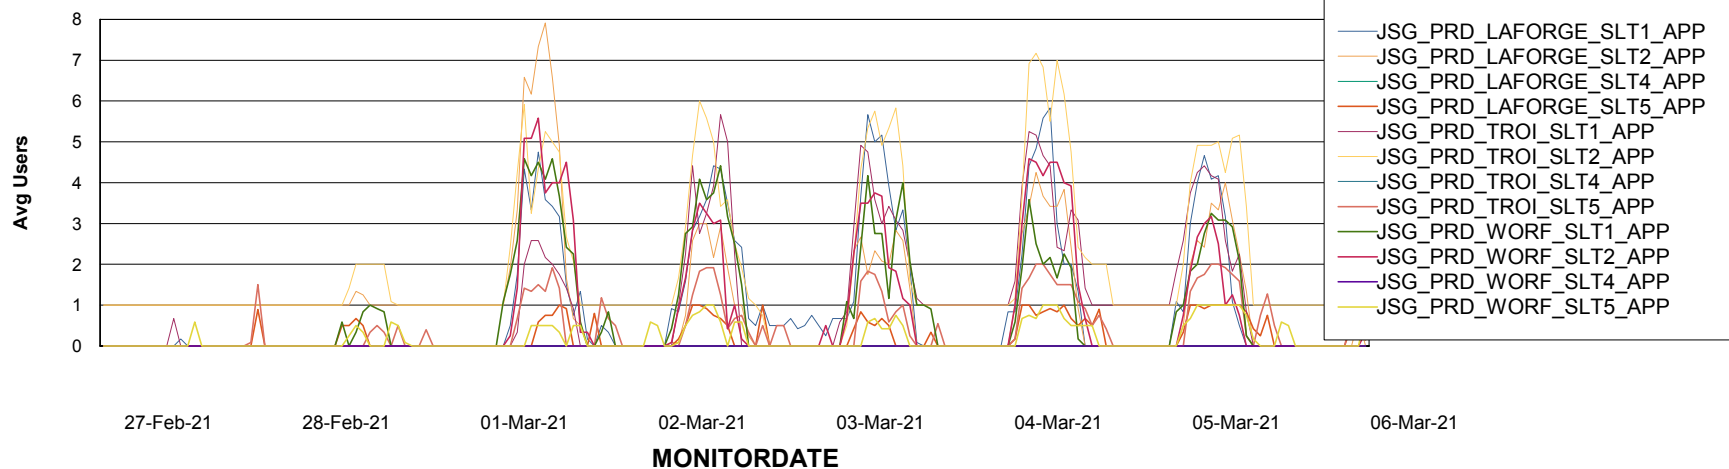

Weekly SLA Customer Report

Customer JSG_Production
Database ID 102

BI last ETL error for	JSG_PRD_YAR
Sat, 6-03-2021	None
Mon, 1-03-2021	None
Tue, 2-03-2021	None
Mon, 1-03-2021	None
Thu, 4-03-2021	None
Sun, 28-02-2021	None
Sun, 28-02-2021	None
Wed, 3-03-2021	None
Fri, 5-03-2021	None
Wed, 3-03-2021	None
Tue, 2-03-2021	None
Fri, 5-03-2021	None
Sat, 6-03-2021	None
Thu, 4-03-2021	None

Weekly SLA Customer Report

Customer JSG_Production
Database ID 102

Standby Database Health JSG_Production

Recovery lag for last 7 days

Weekly SLA Customer Report

Customer JSG_Production
Database ID 102

ABSolute Application Server Services

Avg memory used per ABS Server Service

Avg users per day per ABS server

Weekly SLA Customer Report

Customer JSG_Production
Database ID 102

ABSSolute Application ReportServer Services

Avg memory used per ReportServer Service