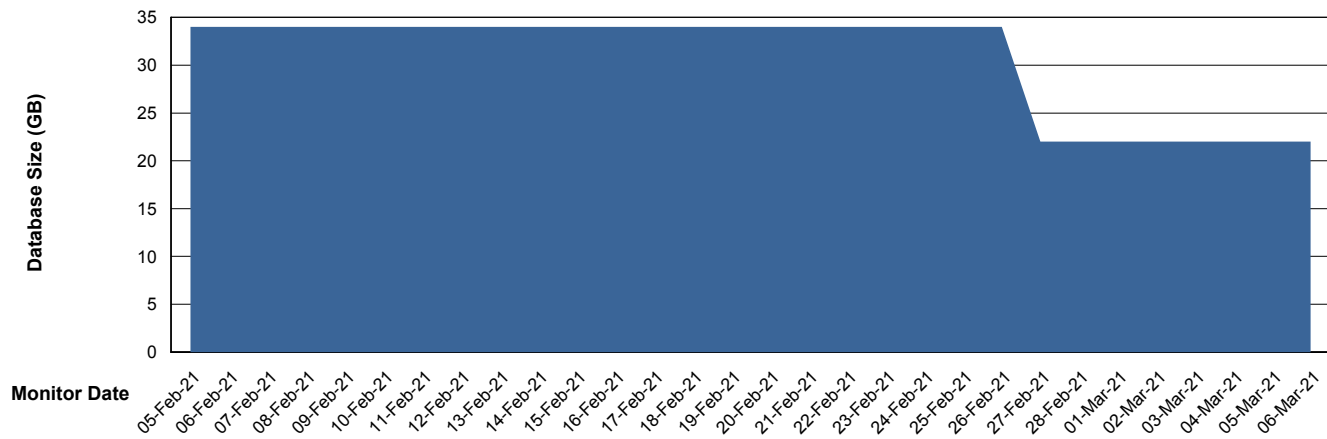

DB Processes Max 1,000

Weekly SLA Customer Report

Customer JSG_Production
Database ID 102

Database Performance JSG_PRD_YAR

DB Processes Max 1,000

Weekly SLA Customer Report

Customer JSG_Production
Database ID 102

DATABASE SIZE JSG_PRD_PICARD_DB

Database growth over last month

DATABASE SIZE JSG_PRD_YAR

Database growth over last month

Weekly SLA Customer Report

Customer JSG_Production
Database ID 102

Database Tablespace JSG_PRD_PICARD_DB