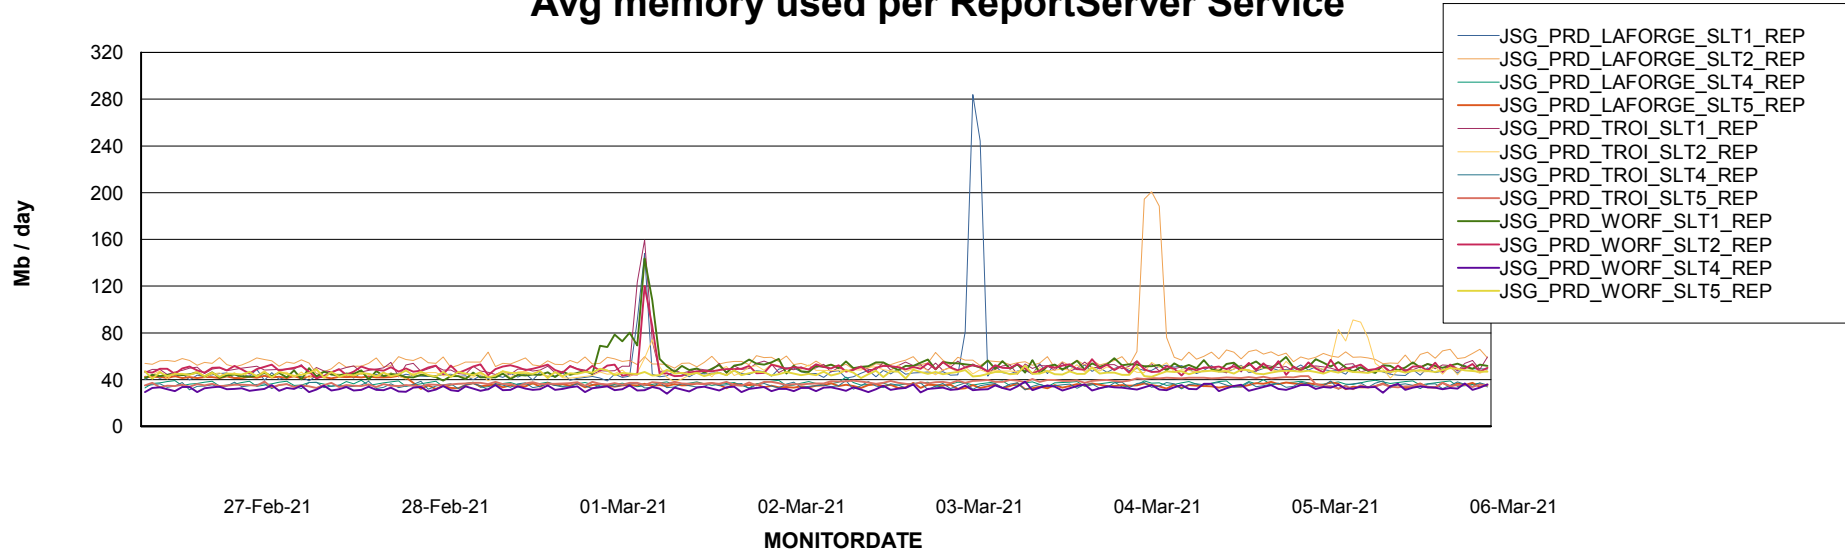

Avg memory used per ABS Server Service

Avg users per day per ABS server

Weekly SLA Customer Report

Customer JSG_Production
Database ID 102

ABSSolute Application ReportServer Services

Avg memory used per ReportServer Service