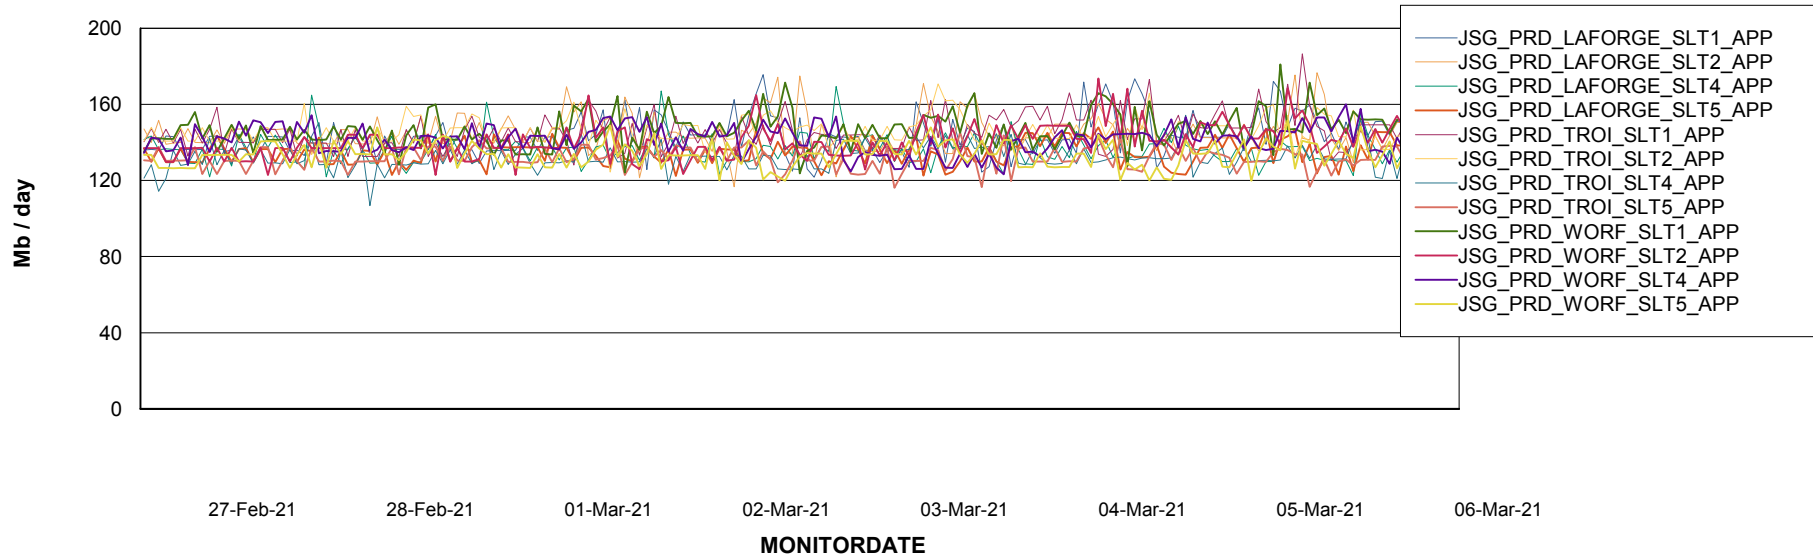

ABSolute Application Server Services

Avg memory used per ABS Server Service