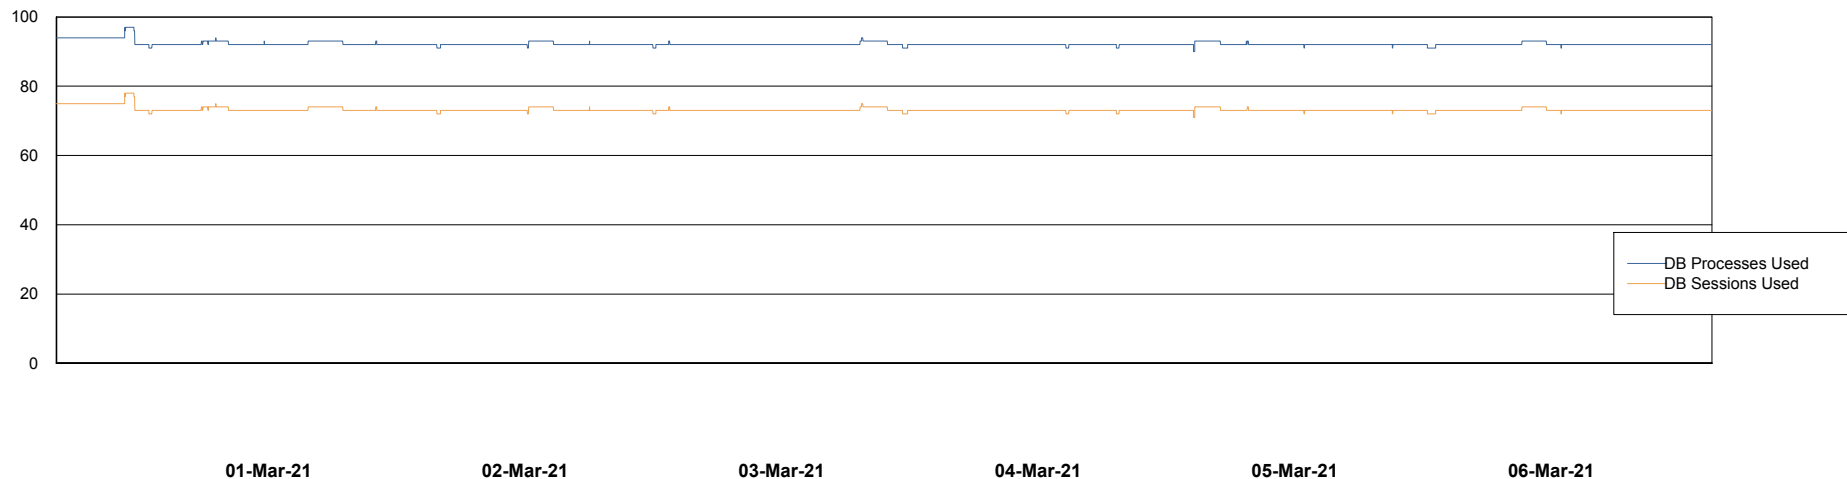

Database Performance JSG_PRD_RIKER_DB

DB Processes Max 1,000