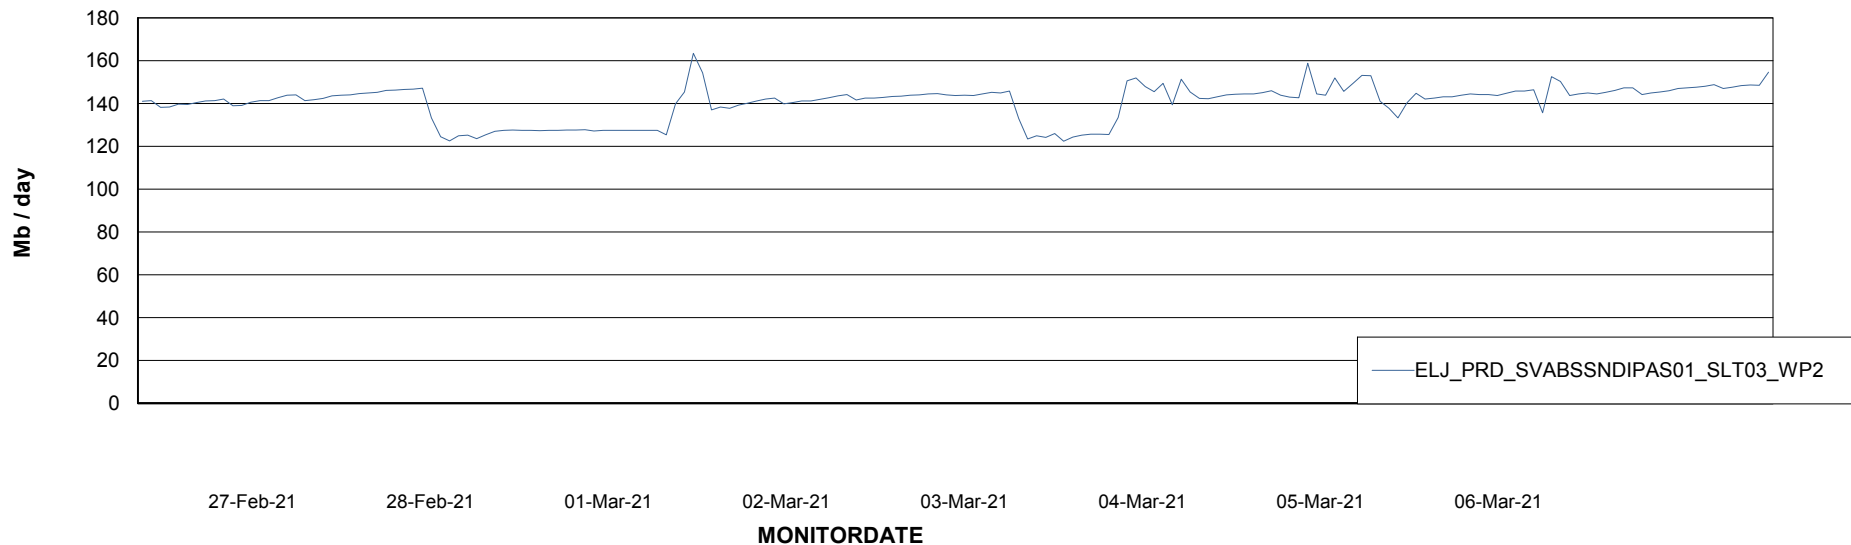

ABSSolute Web Component Services

Avg memory used per ABS Web component