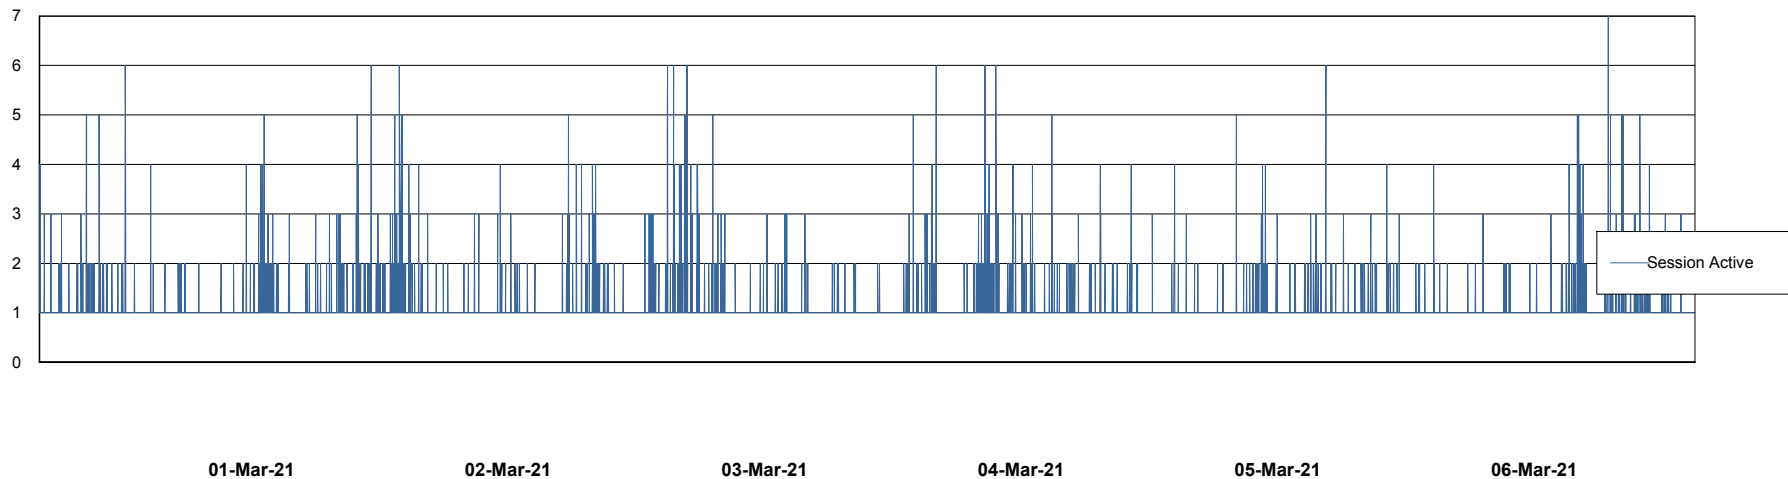

Database Performance ELJDB_Standby

DB Processes Max 600
DB Sessions Max 924