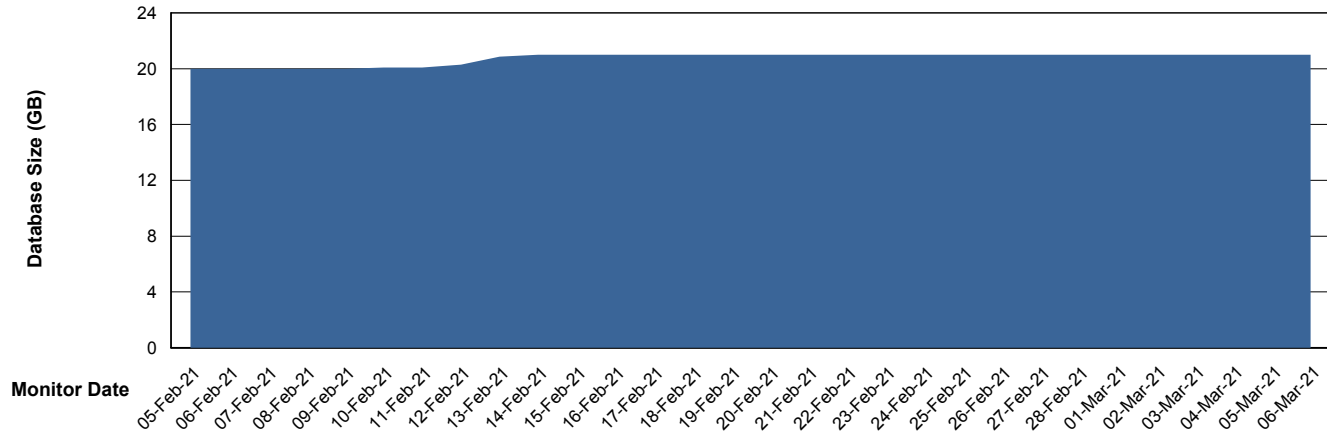

DATABASE SIZE ELJDB_PRD_BI

Database growth over last month