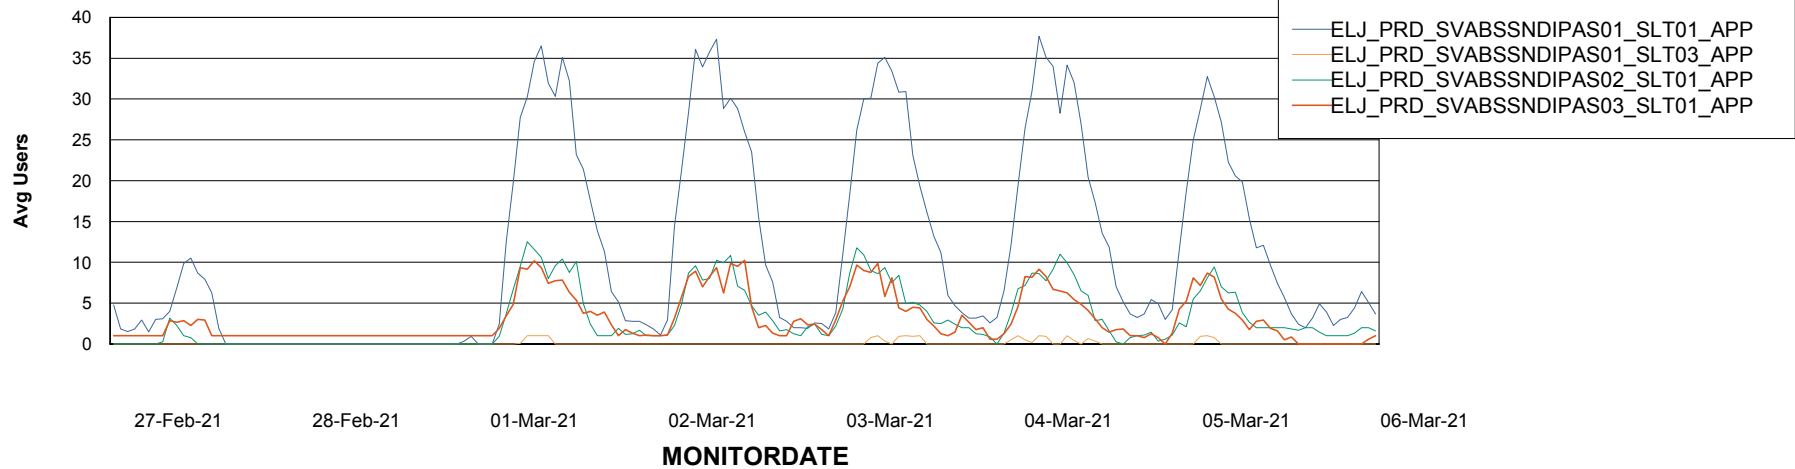

Avg users per day per ABS server