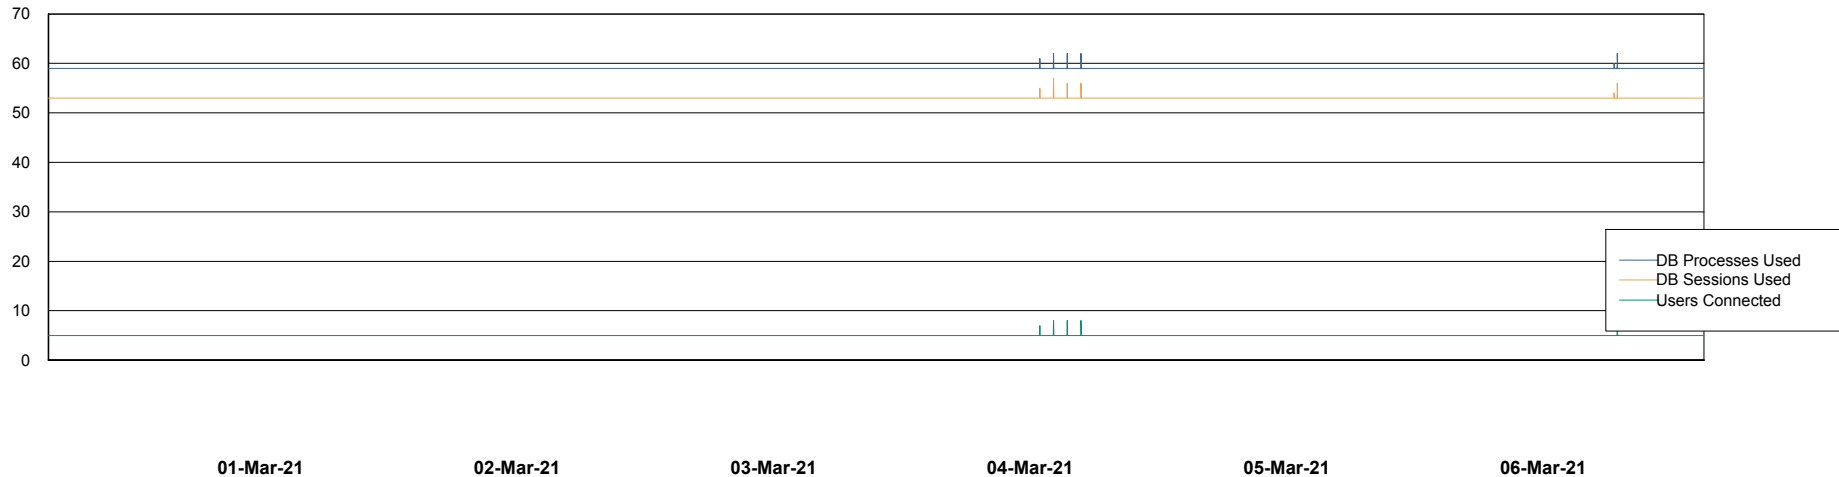

Database Performance ELJDB_Standby

DB Processes Max 600
DB Sessions Max 924