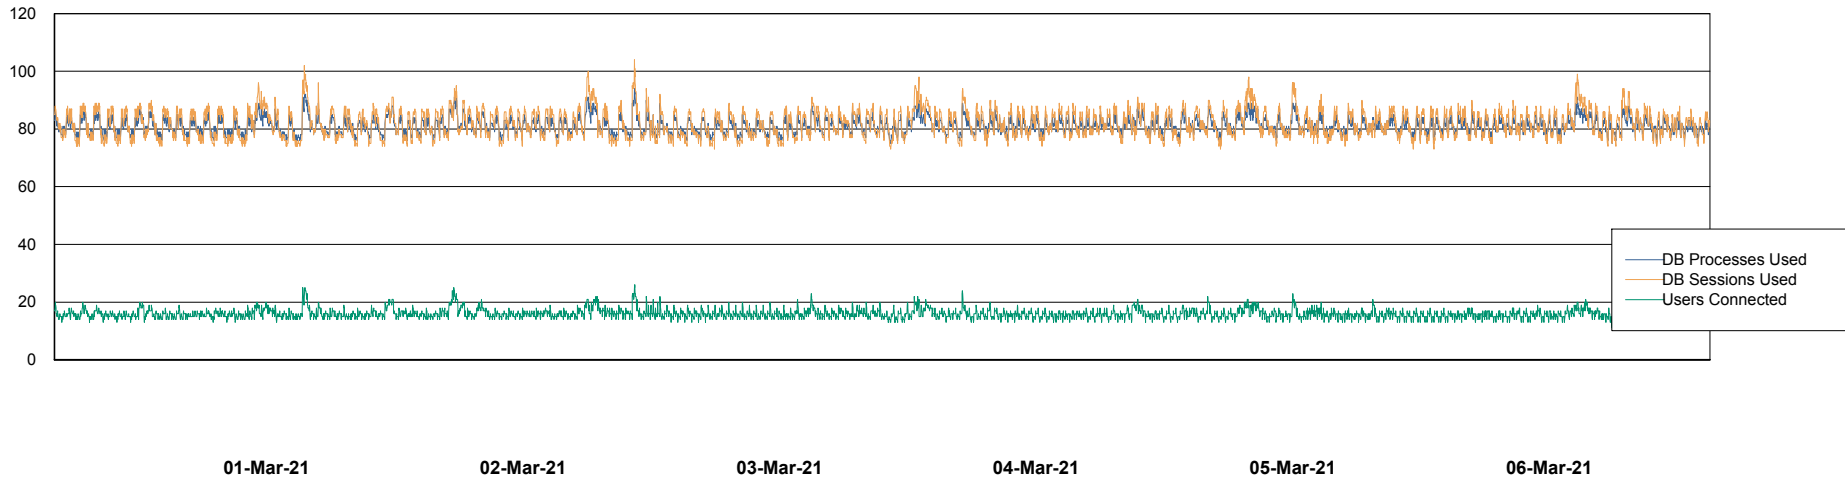

Database Performance ELJDB_PRD_BI

DB Processes Max 1,000
DB Sessions Max 1,524