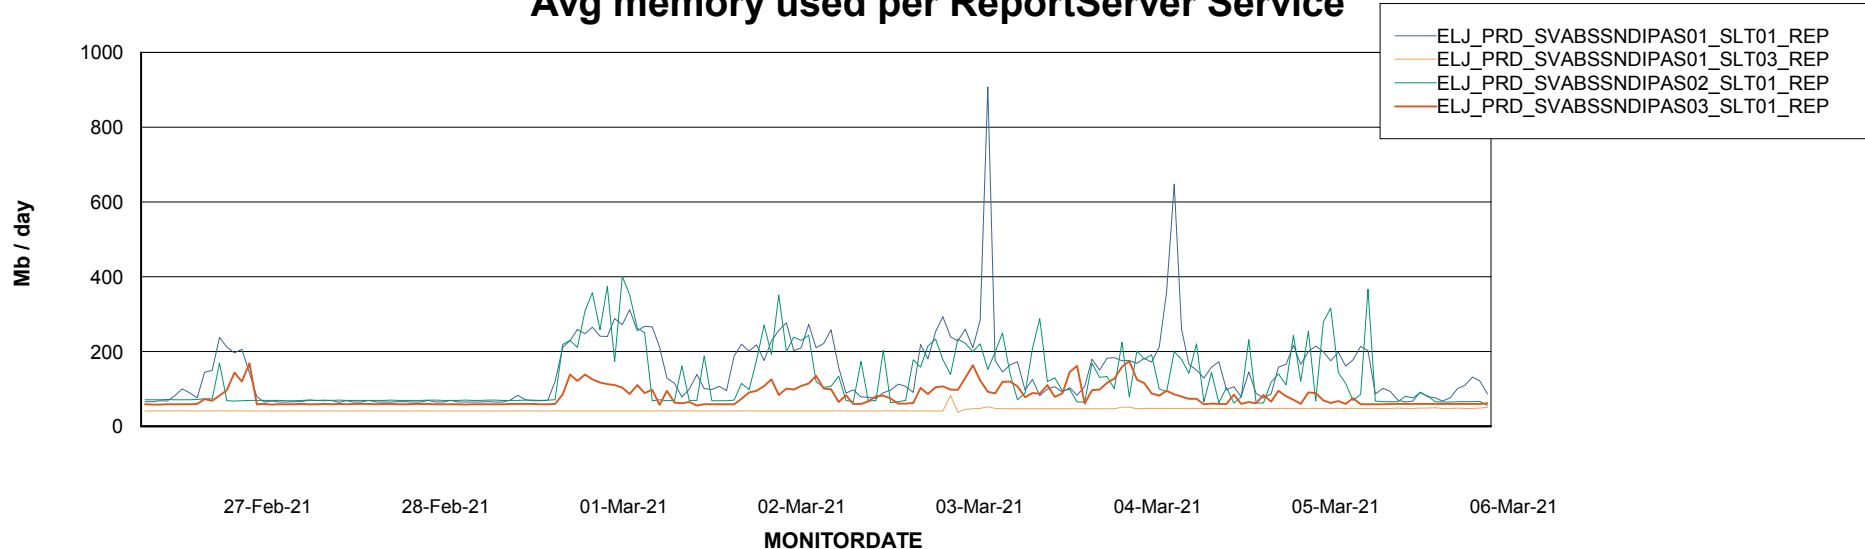

ABSSolute Application ReportServer Services

Avg memory used per ReportServer Service