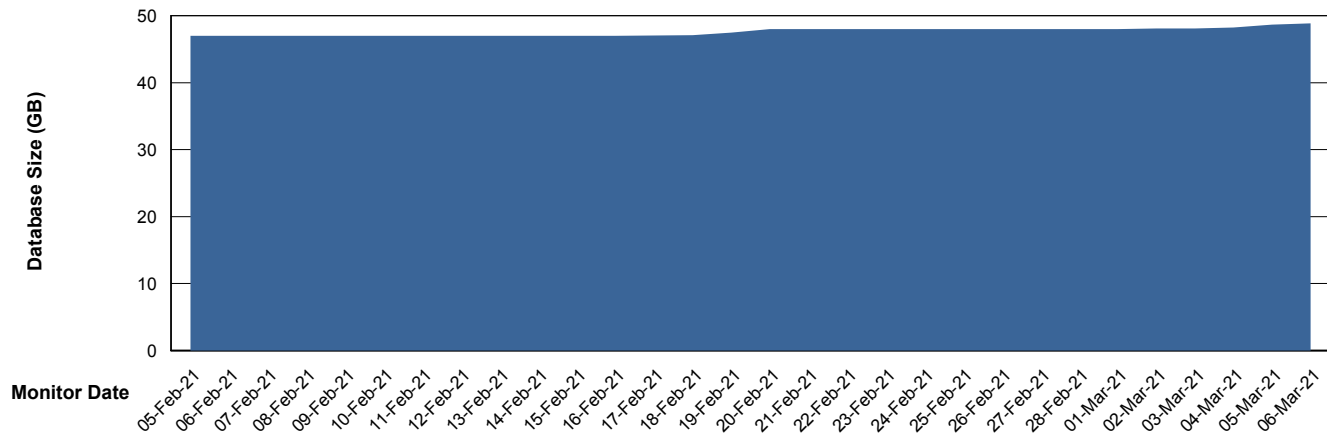

# Weekly SLA Customer Report

Customer ELJ Production  
Database ID 72

DATABASE SIZE ELJDB\_PRD\_BI

### Database growth over last month

DATABASE SIZE ELJDB\_Production

### Database growth over last month