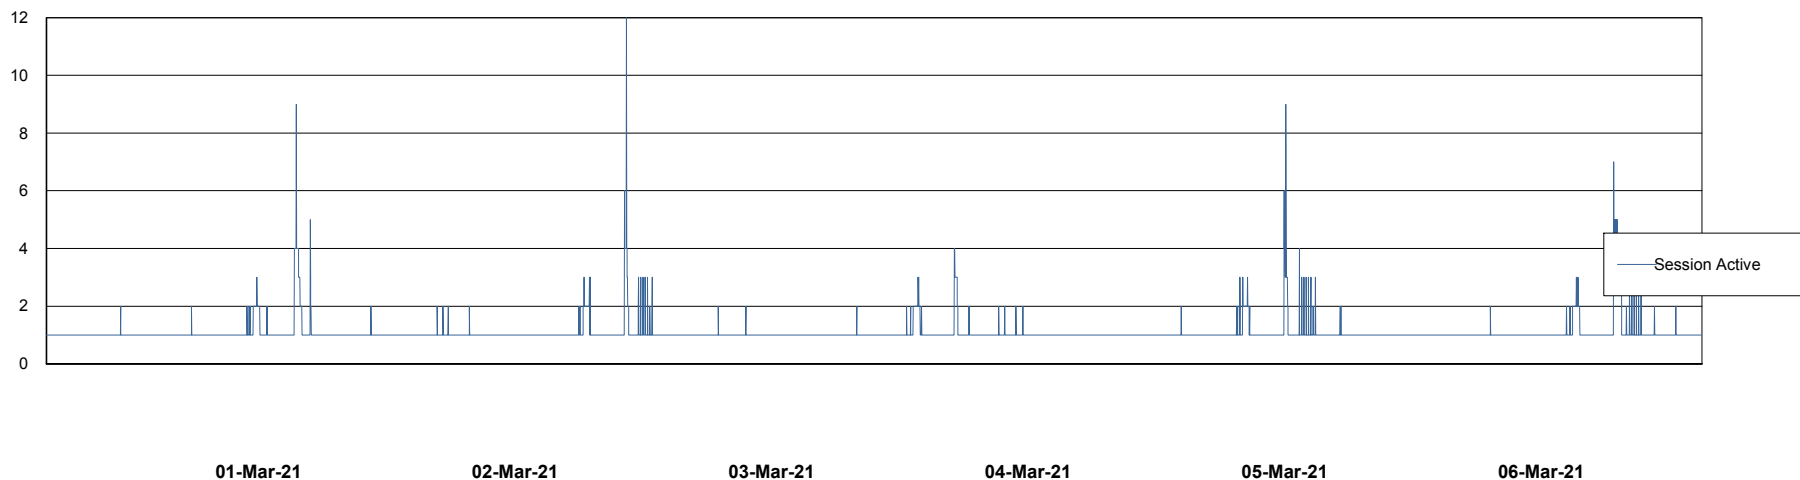

Database Performance ELJDB_PRD_BI

DB Processes Max 1,000
DB Sessions Max 1,524