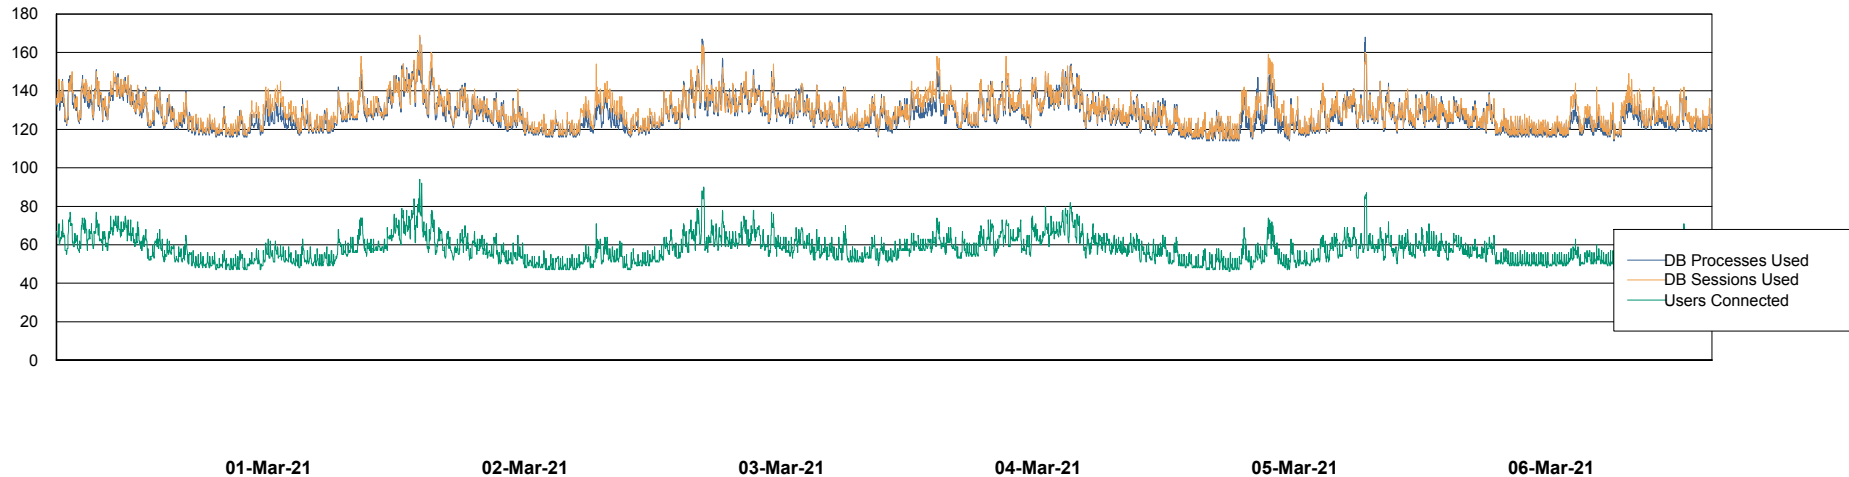

Database Performance ELJDB_Production

DB Processes Max 600
DB Sessions Max 924