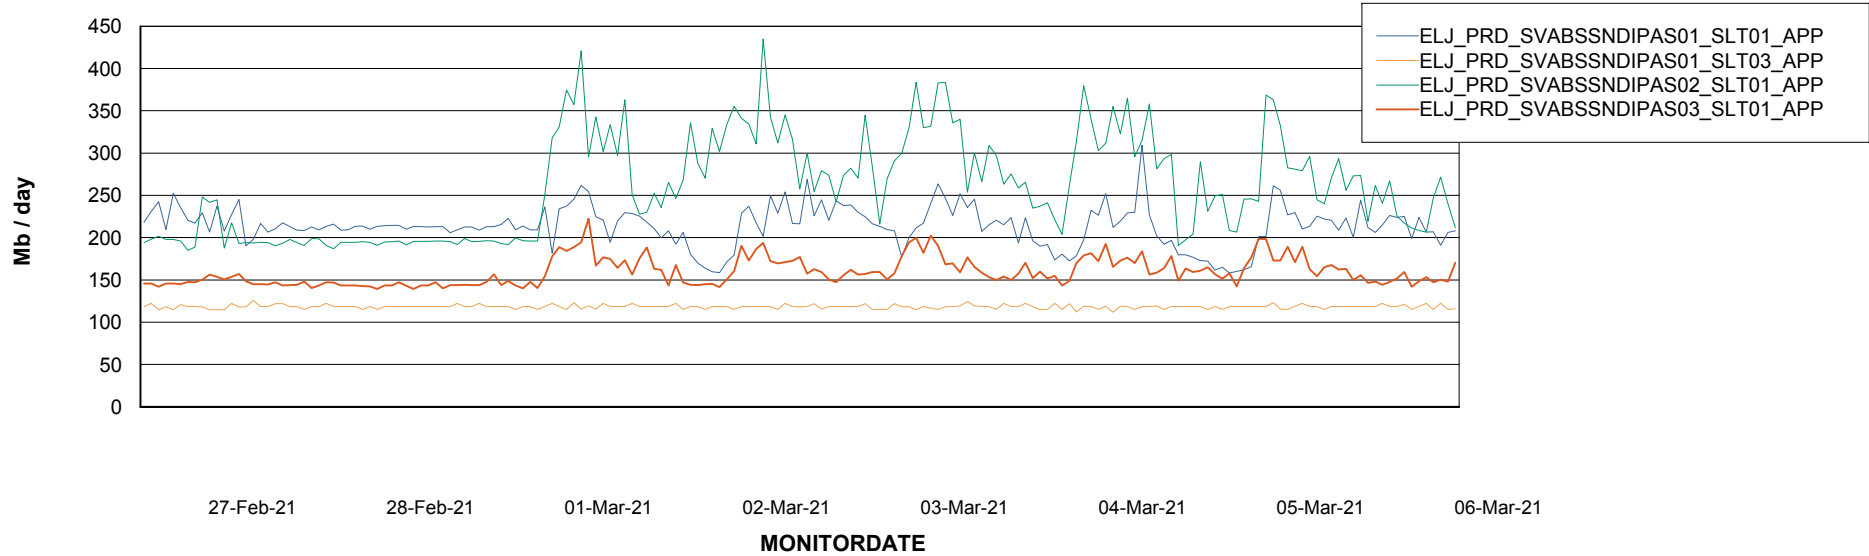

ABSSolute Application Server Services

Avg memory used per ABS Server Service