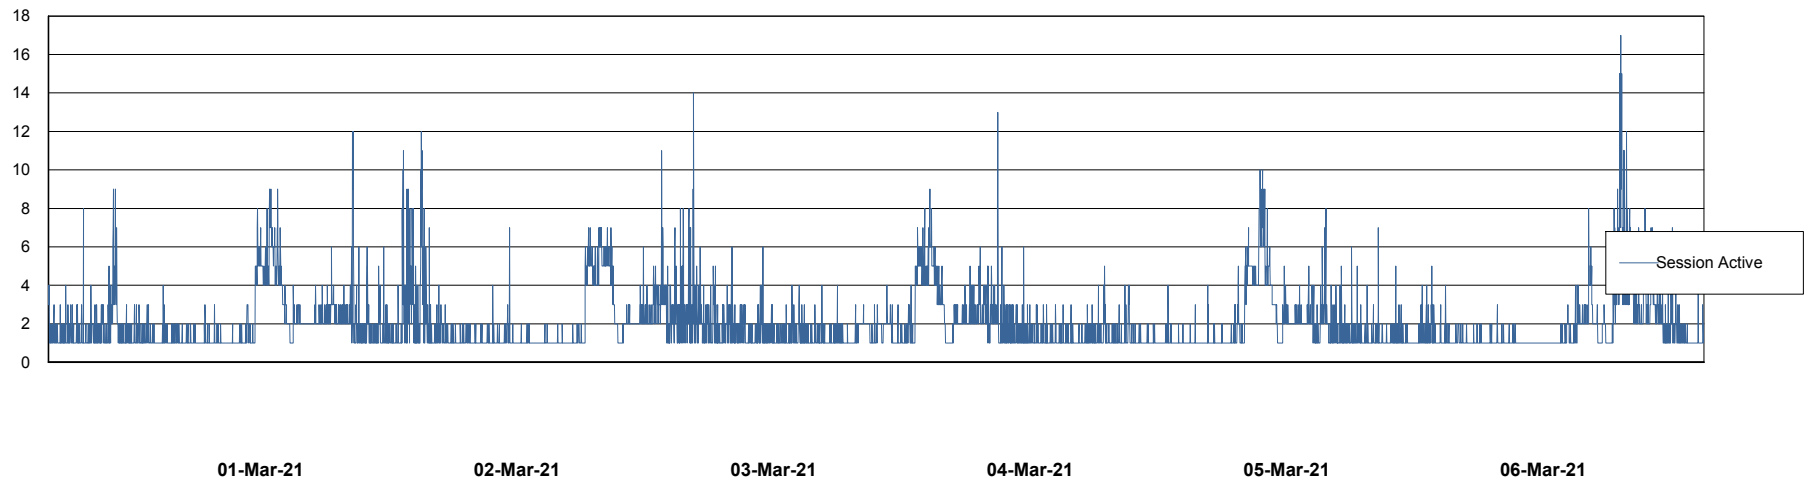

Database Performance ELJDB_Production

DB Processes Max 600
DB Sessions Max 924