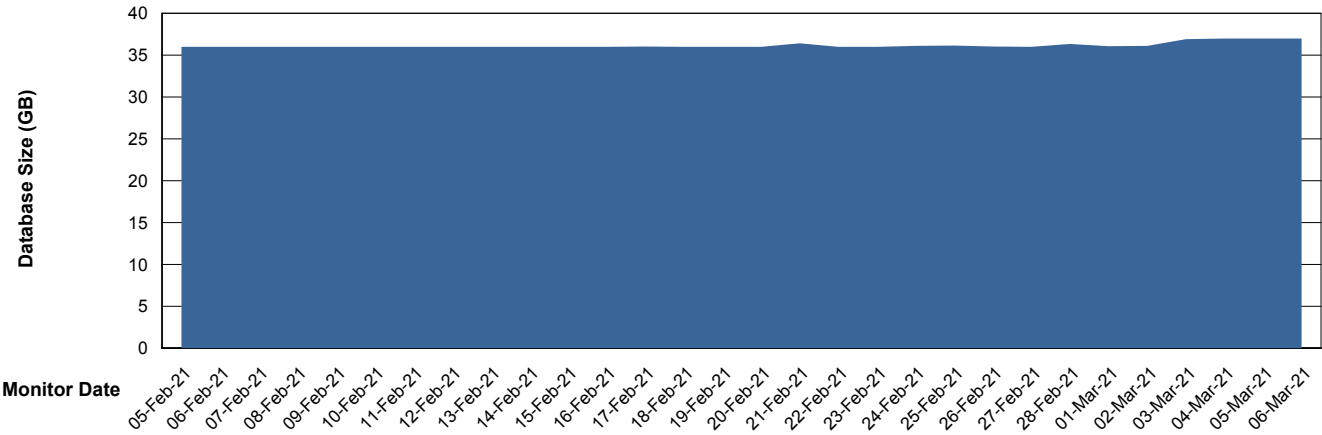

Database growth over last month

Database Tablespace ECLDB_Production

Date	Tablespace Name	Filesize (Gb)	Usedsize (Gb)	Percentage free
06-Mar-21	ABSDATA	33	29	12
	INDX	8	3	63
05-Mar-21	ABSDATA	33	29	12
	INDX	8	3	63
04-Mar-21	ABSDATA	33	29	12
	INDX	8	3	63
03-Mar-21	ABSDATA	33	29	12
	INDX	8	3	63
02-Mar-21	ABSDATA	33	29	12
	INDX	8	3	63
01-Mar-21	ABSDATA	33	28	15
	INDX	8	3	63
28-Feb-21	ABSDATA	33	28	15
	INDX	8	3	63