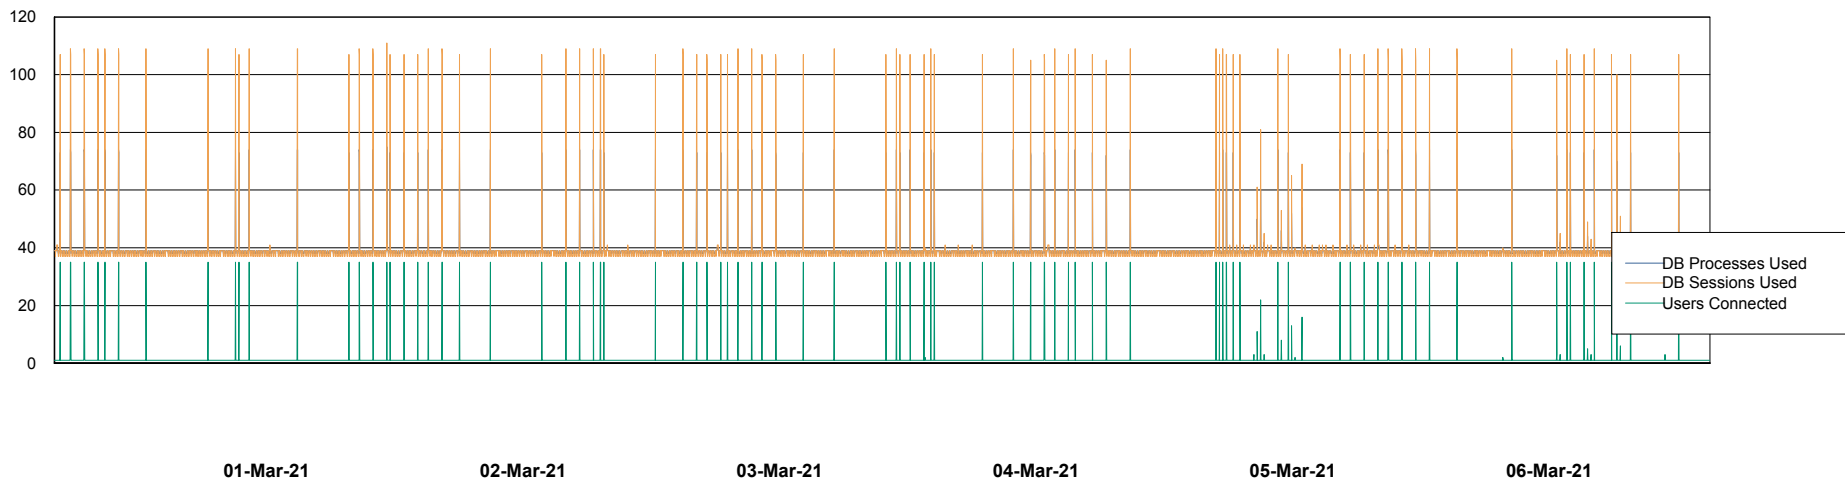

Database Performance ECLDB_Standby