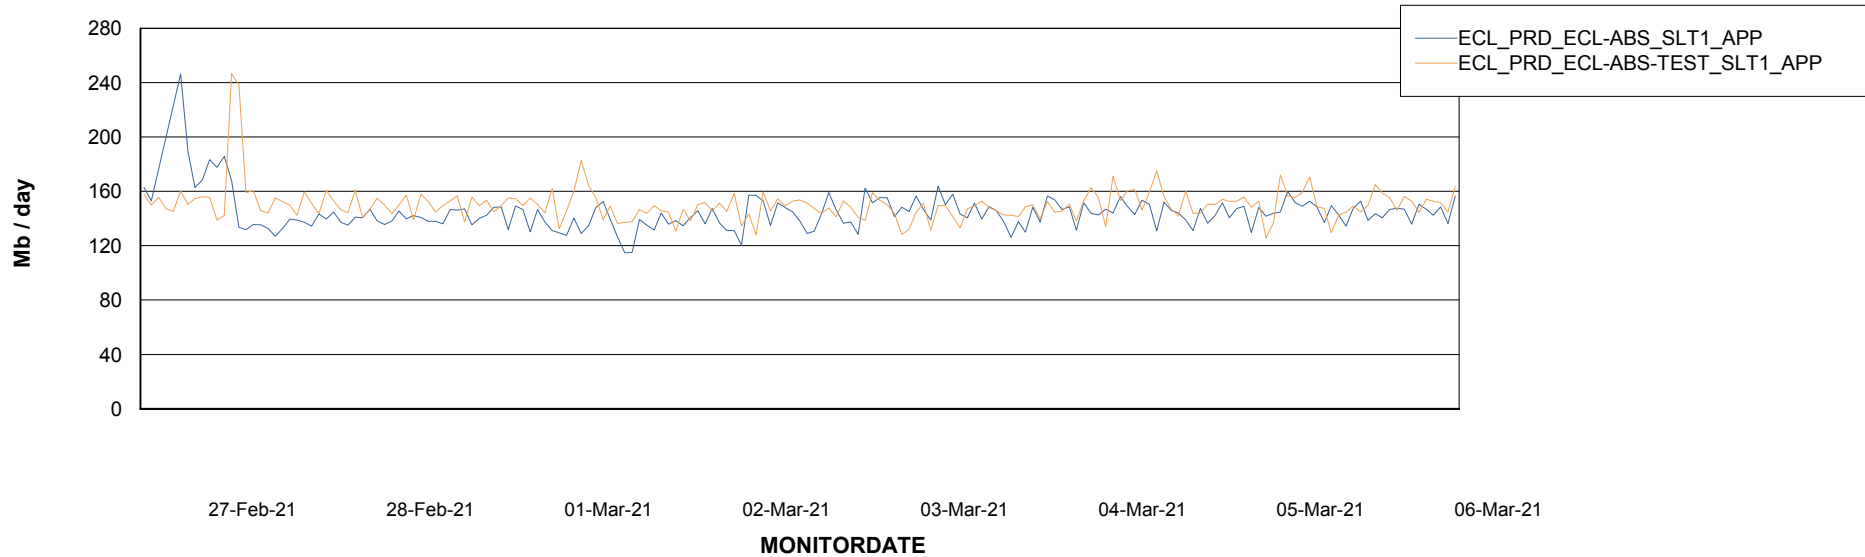

ABSSolute Application Server Services

Avg memory used per ABS Server Service