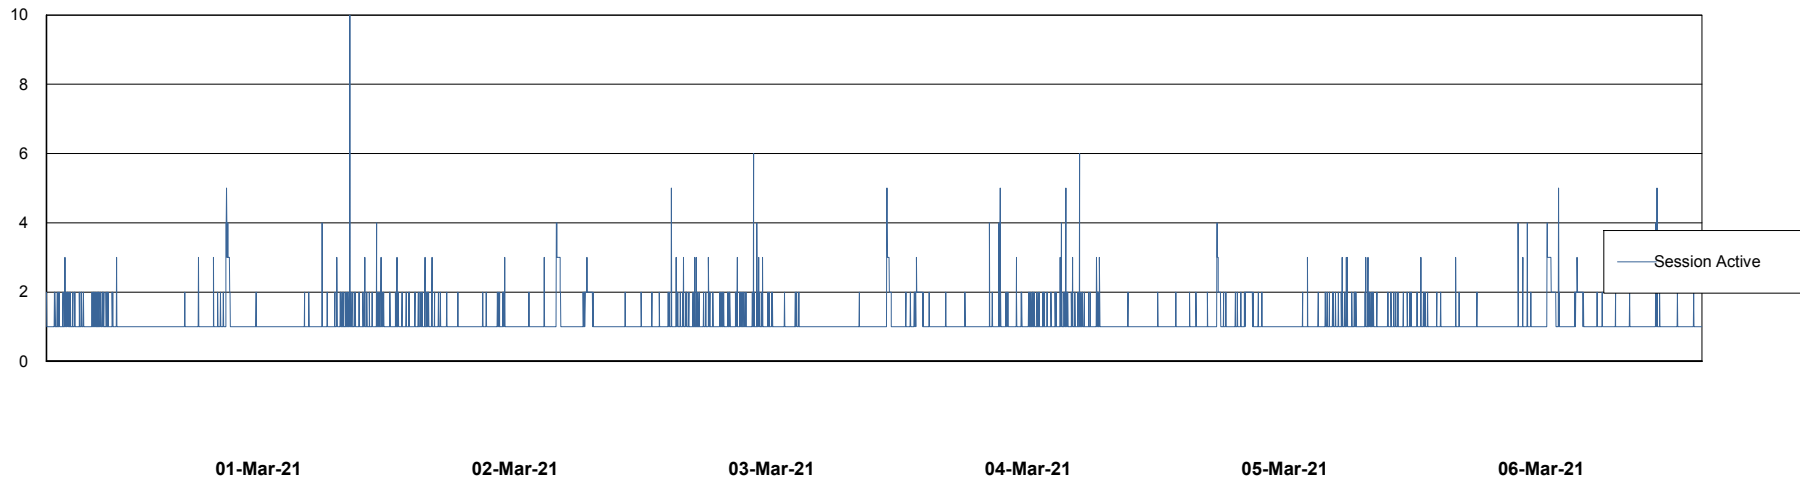

Database Performance ECLDB_Production