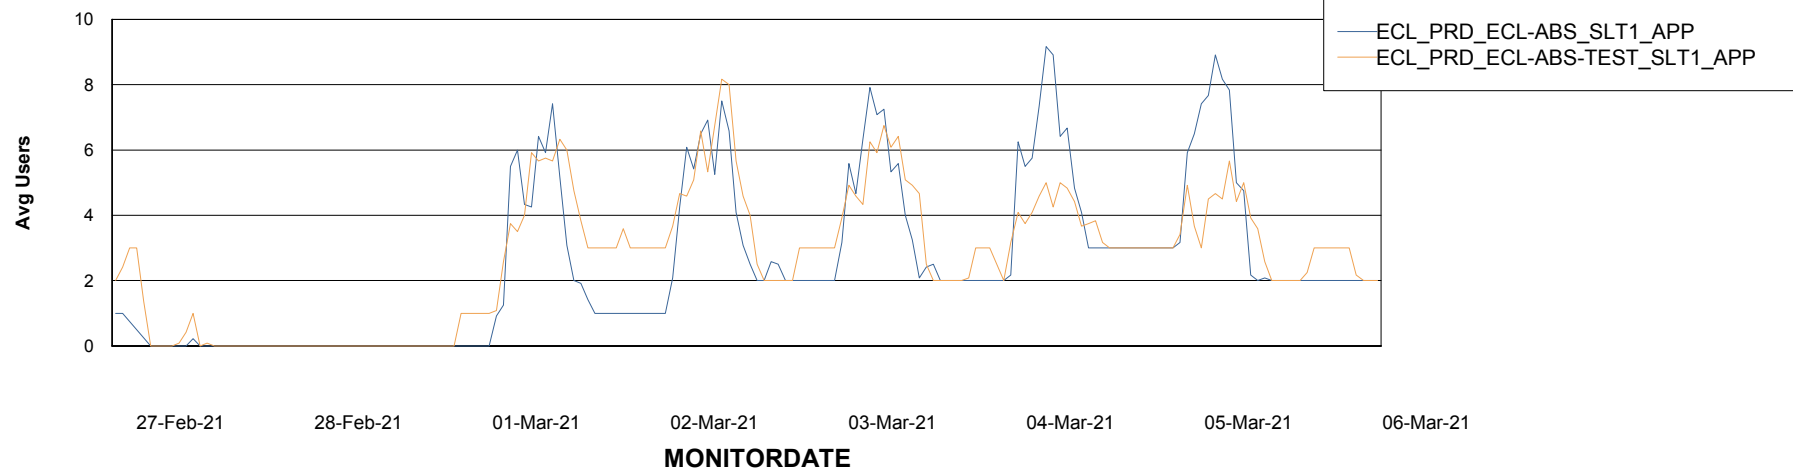

Avg users per day per ABS server