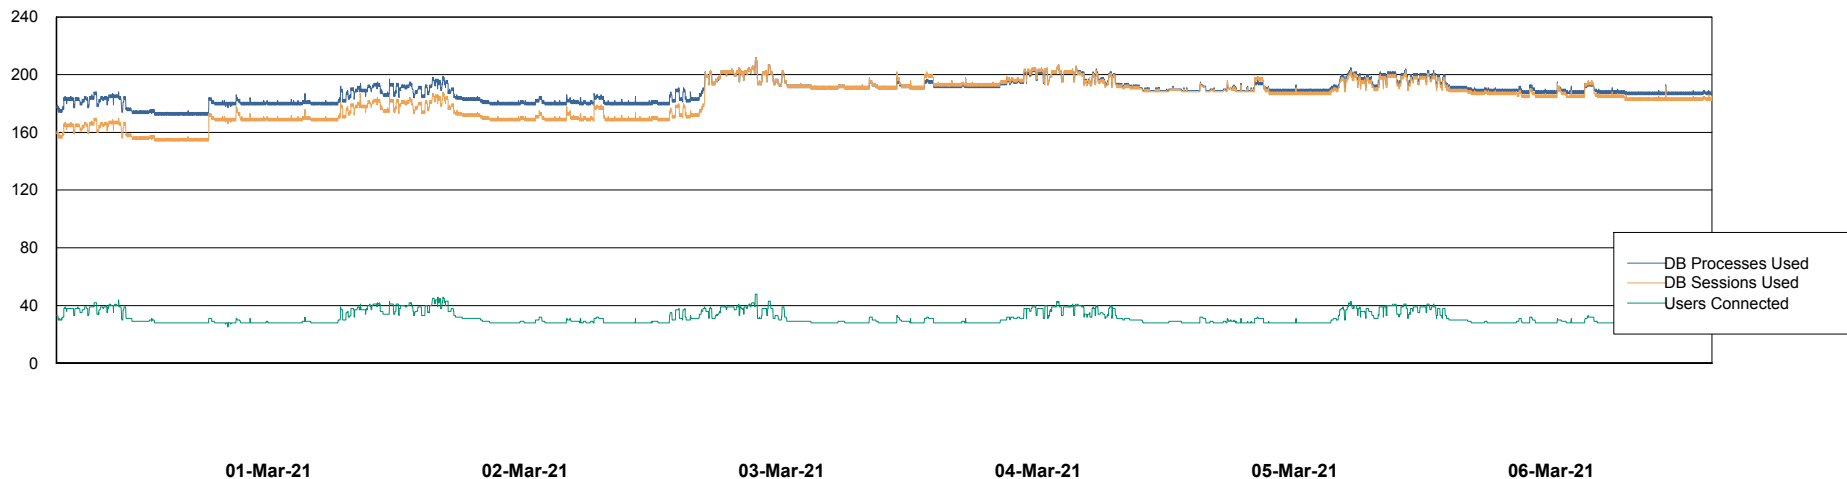

Database Performance ECLDB_Production