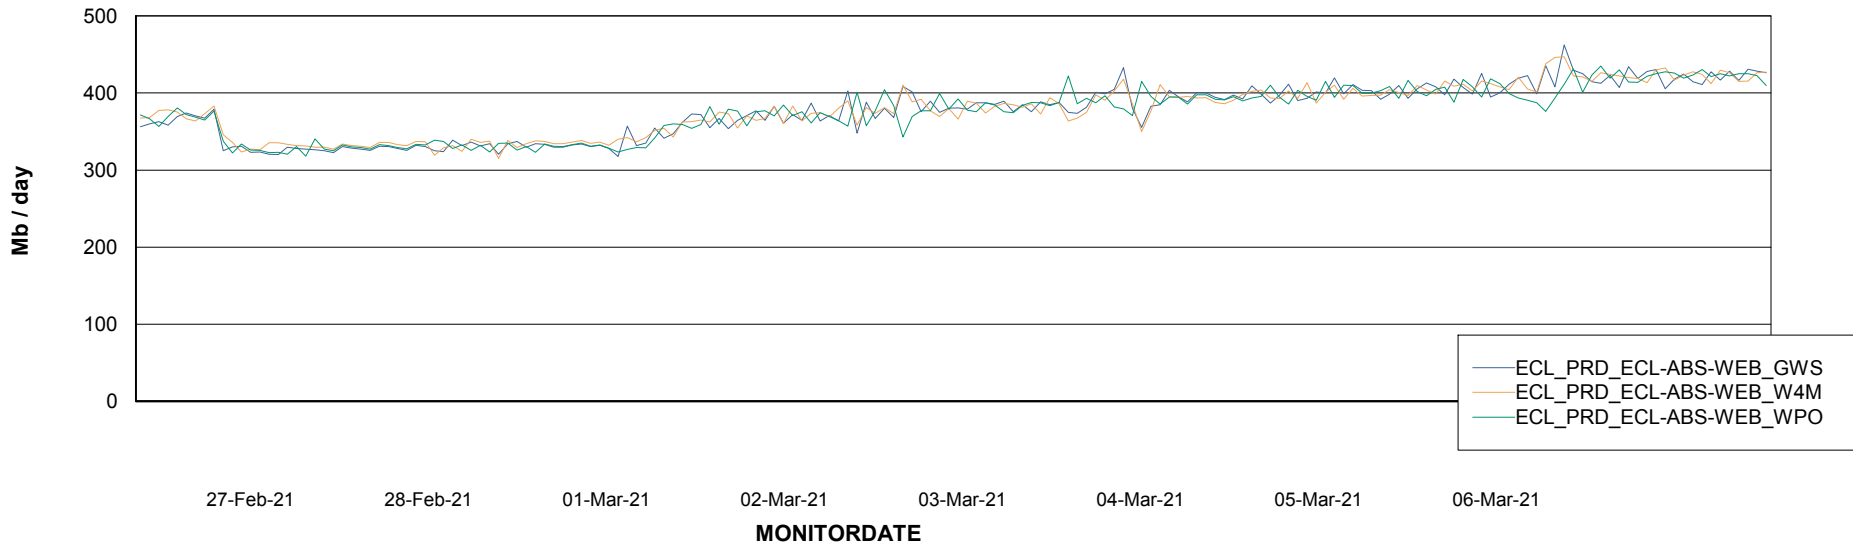

ABSSolute Web Component Services

Avg memory used per ABS Web component