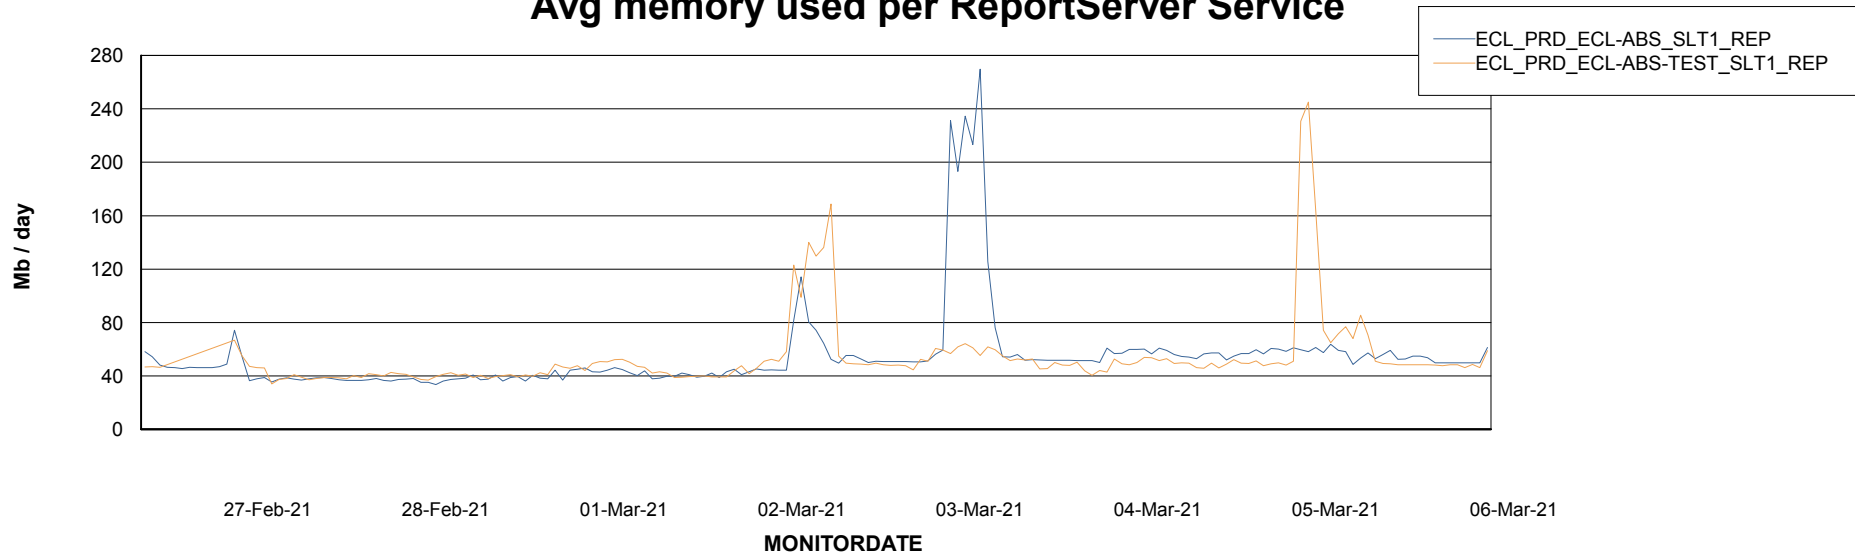

ABSSolute Application ReportServer Services

Avg memory used per ReportServer Service