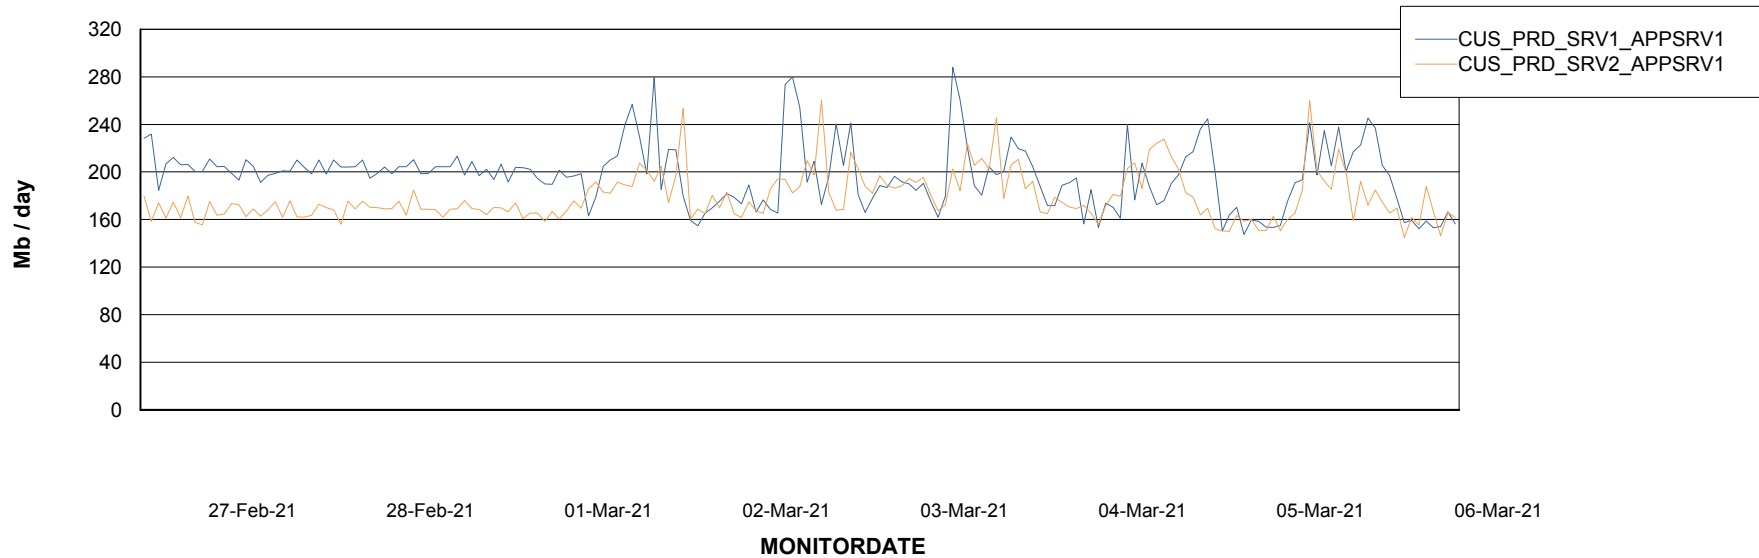

ABSSolute Application Server Services

Avg memory used per ABS Server Service