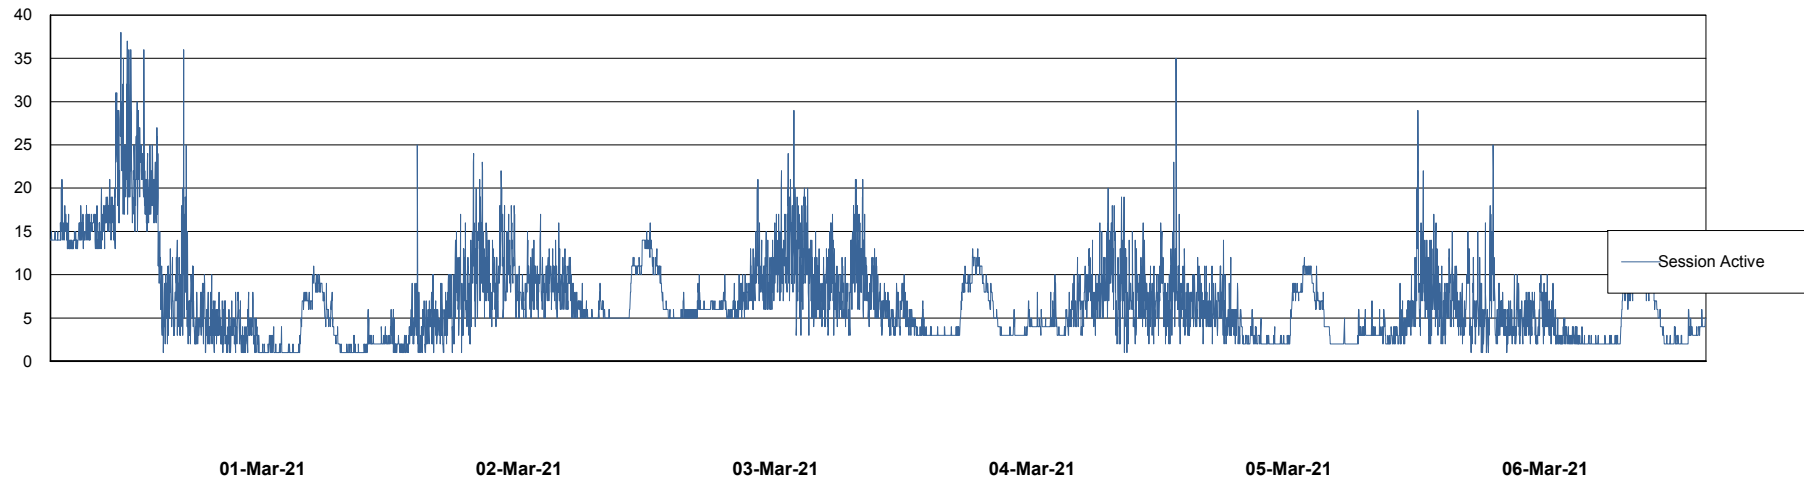

Database Performance CUS_ProdDB_Primary

DB Processes Max 300
DB Sessions Max 472