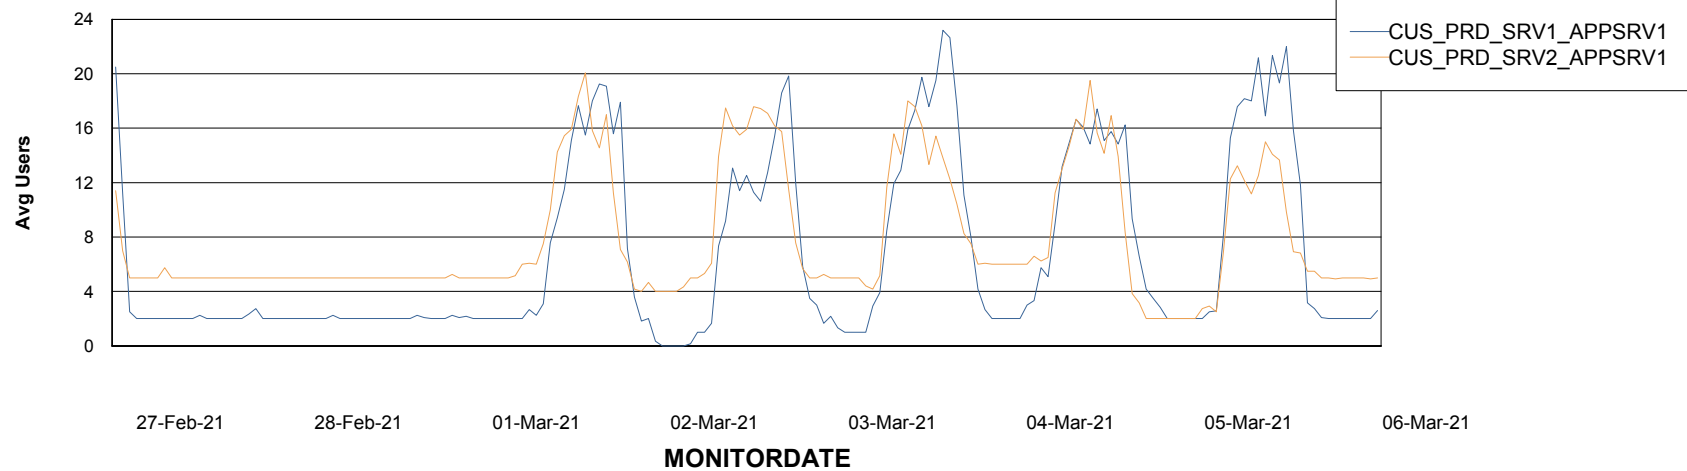

Avg users per day per ABS server