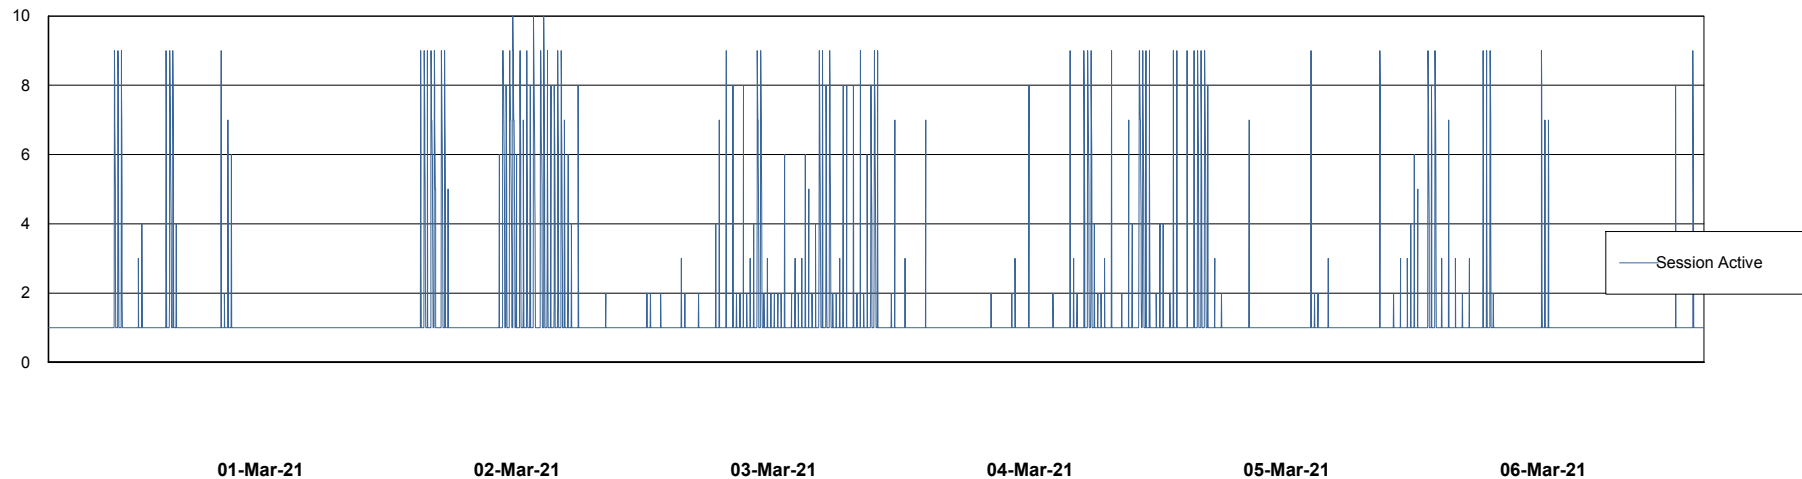

Database Performance CUS_ProdDB_Standby

DB Processes Max 300
DB Sessions Max 472