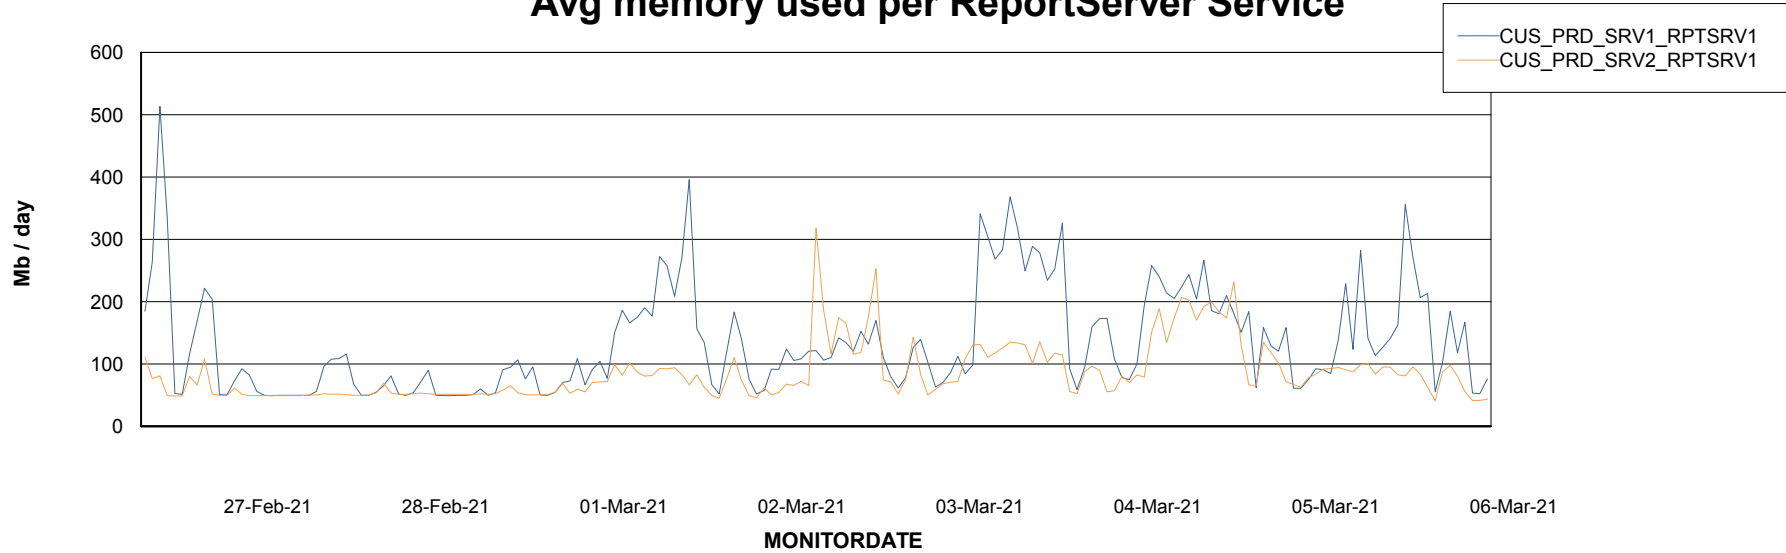

Avg memory used per ABS Server Service

Avg users per day per ABS server

Weekly SLA Customer Report

Customer CUS Production
Database ID 84

ABSSolute Web Component Services

Avg memory used per ReportServer Service