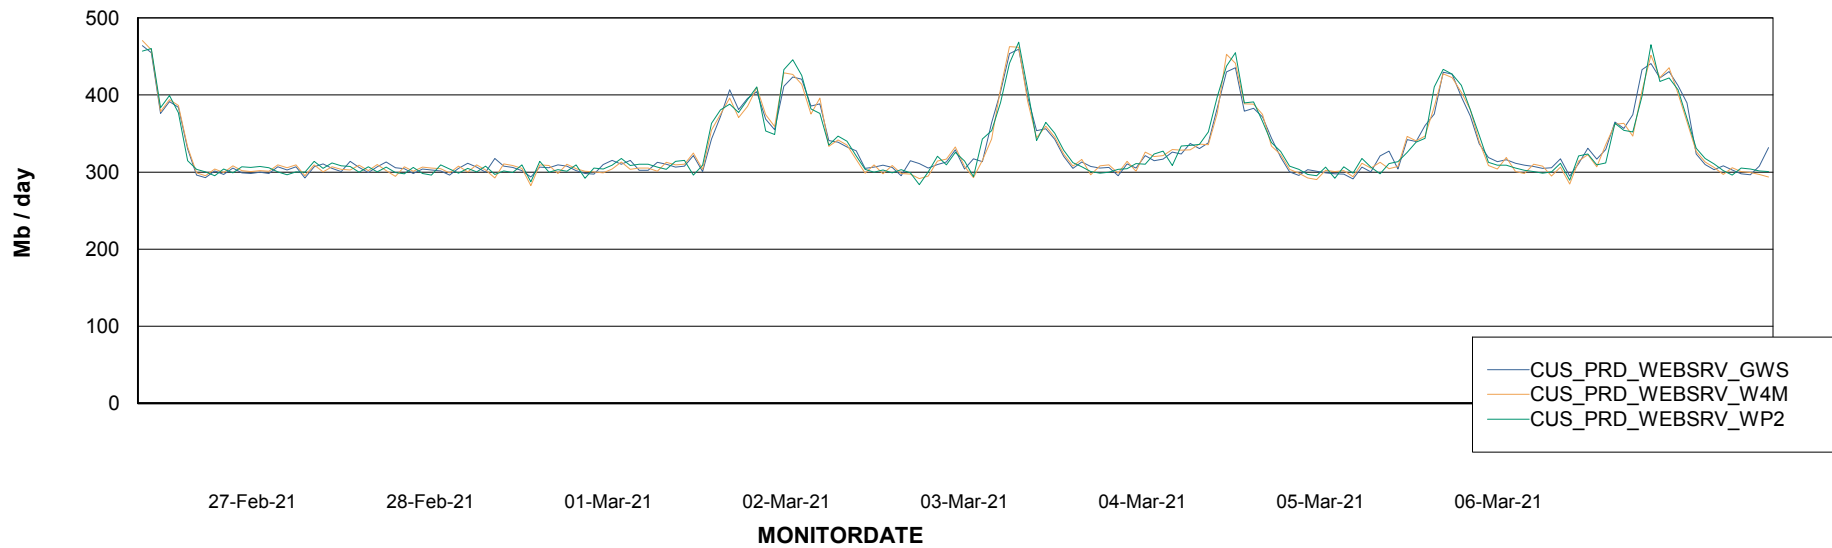

ABSSolute Web Component Services

Avg memory used per ABS Web component