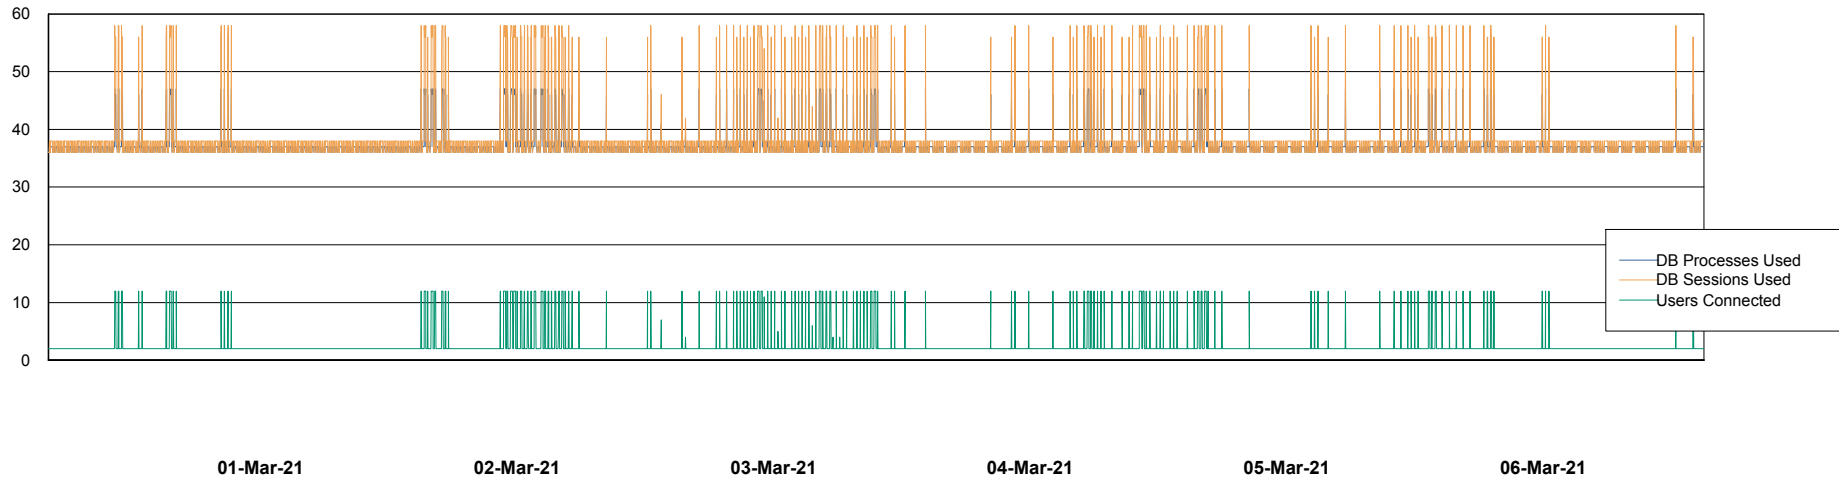

Database Performance CUS_ProdDB_Standby

DB Processes Max 300
DB Sessions Max 472