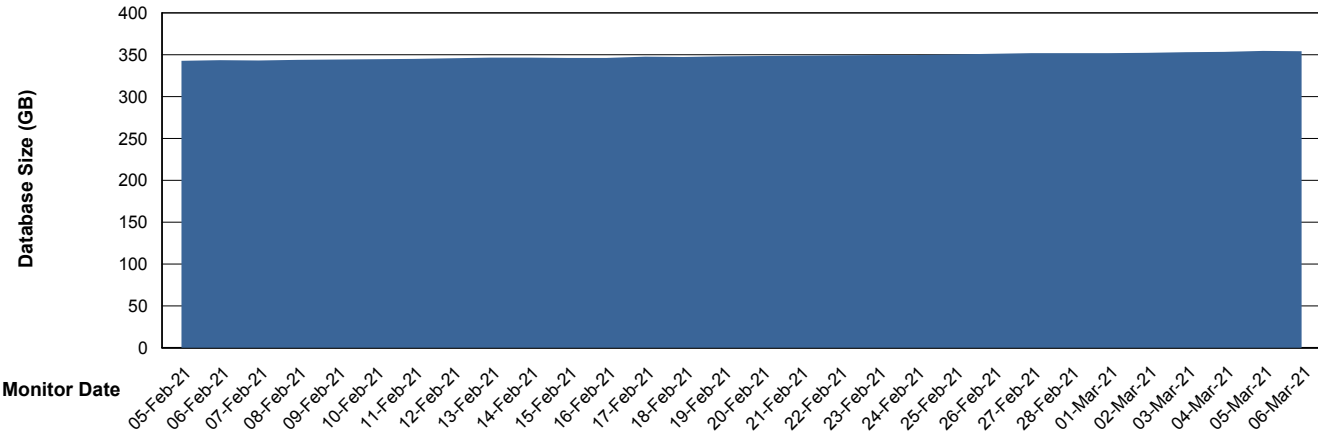

Database Performance CUS_ProdDB_Standby

DB Processes Max 300
DB Sessions Max 472

Weekly SLA Customer Report

Customer CUS Production
 Database ID 84

DATABASE SIZE CUS_ProdDB_Primary

Database growth over last month