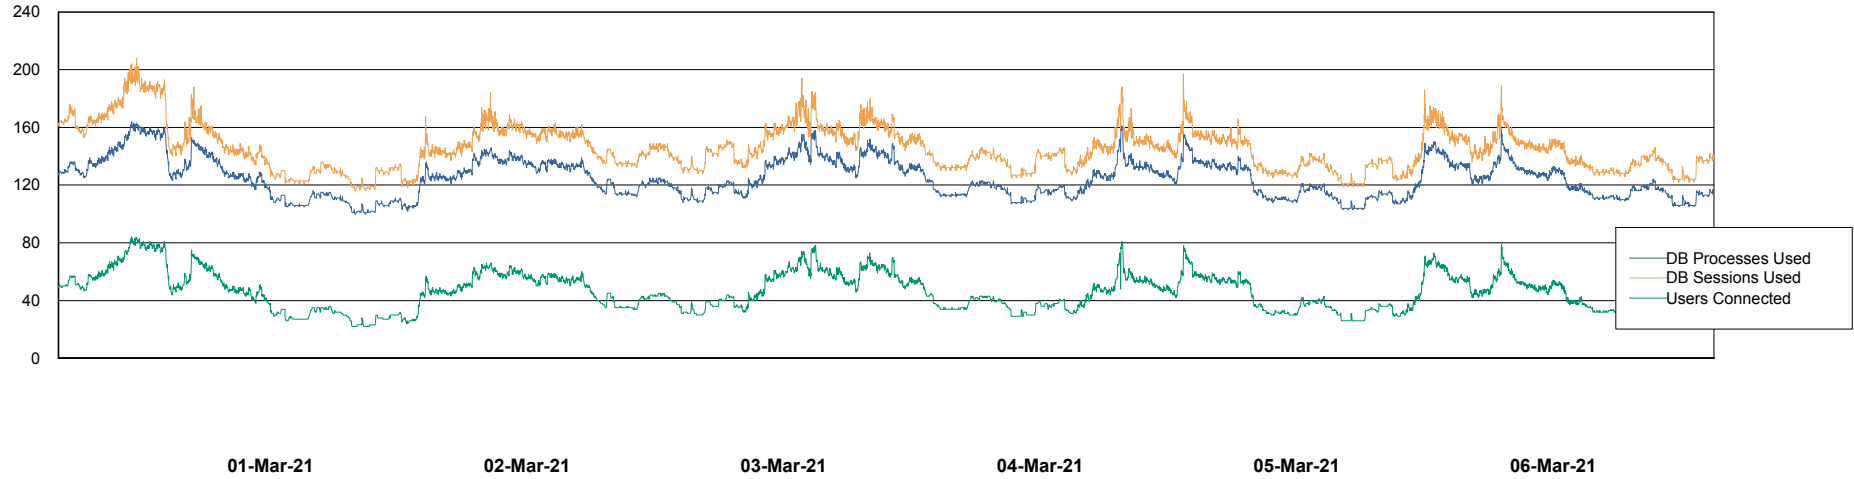

Database Performance CUS_ProdDB_Primary

DB Processes Max 300
DB Sessions Max 472