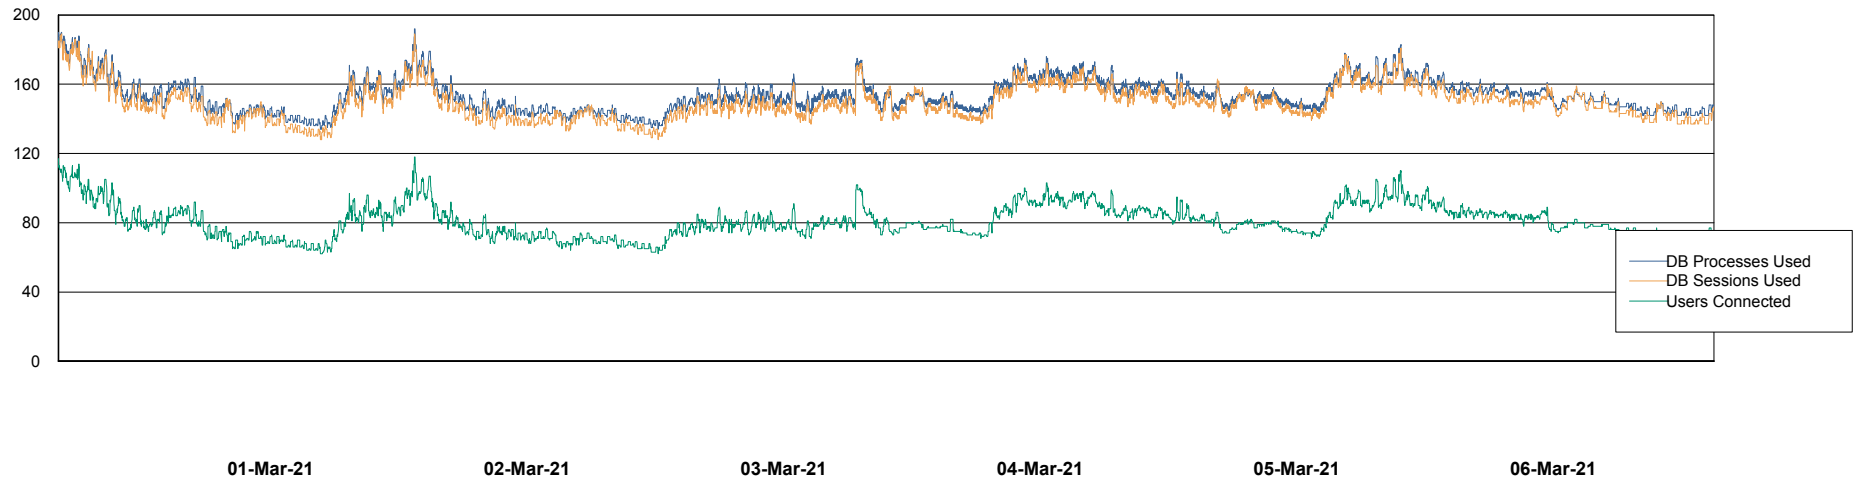

Weekly SLA Customer Report

Customer BGG_Production
Database ID 58

Database Performance BGGDB_BI

Weekly SLA Customer Report

Customer BGG_Production
Database ID 58

Database Performance BGGDB_Production

Weekly SLA Customer Report