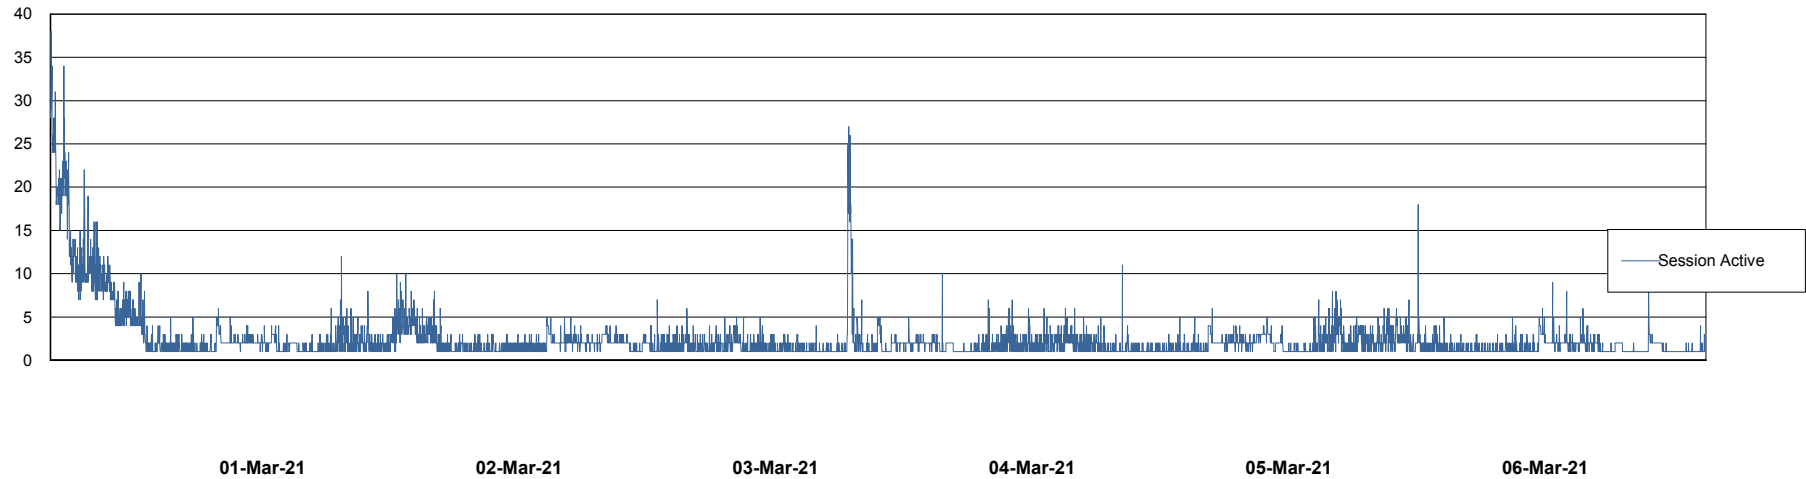

Weekly SLA Customer Report

Customer BGG_Production
Database ID 58

Database Performance BGGDB_BI

Weekly SLA Customer Report

Customer BGG_Production
Database ID 58

Database Performance BGGDB_Production

Weekly SLA Customer Report

Customer BGG_Production
Database ID 58

Database Performance BGGDB_Standby

Weekly SLA Customer Report

Customer BGG_Production
Database ID 58

DATABASE SIZE BGGDB_BI

Database growth over last month

DATABASE SIZE BGGDB_Production