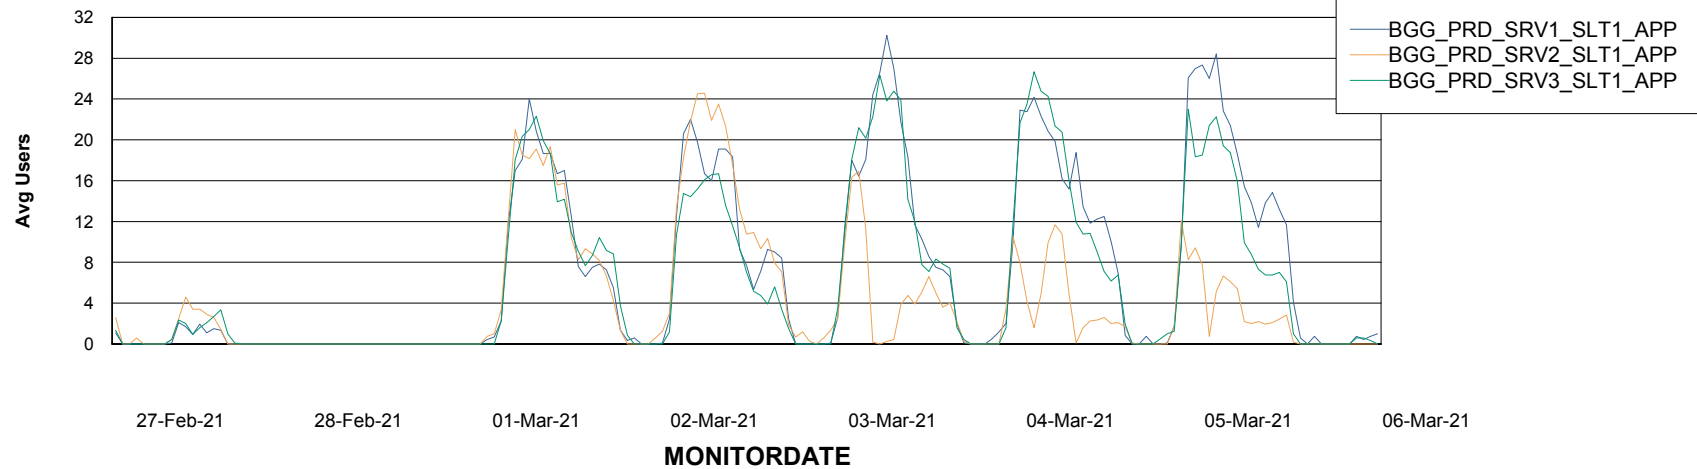

BI Status and last ETL error for BGGDB_BI

	Sun 28/2/2021	Mon 1/3/2021	Tue 2/3/2021	Wed 3/3/2021	Thu 4/3/2021	Fri 5/3/2021	Sat 6/3/2021
ABS DataWarehouse ETL Health	OK	OK	OK	OK	OK	OK	OK
ABS DWHStaging ETL Health	OK	OK	OK	OK	OK	OK	OK

Weekly SLA Customer Report

Customer BGG_Production
Database ID 58

Standby Database Health BGG_Production

Recovery lag for last 7 days

Weekly SLA Customer Report

Customer BGG_Production
Database ID 58

ABSSolute Application Server Services

Avg memory used per ABS Server Service

Avg users per day per ABS server

Weekly SLA Customer Report

Customer BGG_Production
Database ID 58

ABSSolute Application ReportServer Services

Avg memory used per ReportServer Service