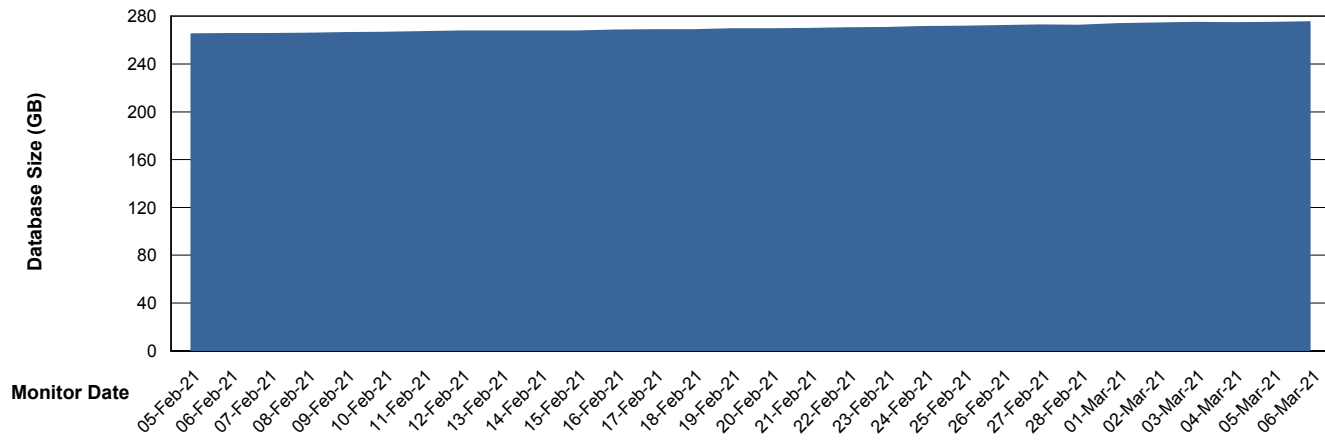

Customer BGG_Production
Database ID 58

Database Performance BGGDB_Standby

Weekly SLA Customer Report

Customer BGG_Production
Database ID 58

DATABASE SIZE BGGDB_BI

Database growth over last month

DATABASE SIZE BGGDB_Production

Database growth over last month

Weekly SLA Customer Report

Customer BGG_Production
 Database ID 58

Database Tablespace BGGDB_BI

Date	Tablespace Name	Filesize (Gb)	Usedsize (Gb)	Percentage free
06-Mar-21	ABSDATA	74	65	12
	INDX	80	73	9
05-Mar-21	ABSDATA	74	65	12
	INDX	80	73	9
04-Mar-21	ABSDATA	74	65	12
	INDX	80	73	9
03-Mar-21	ABSDATA	74	65	12
	INDX	80	72	10
02-Mar-21	ABSDATA	74	65	12
	INDX	80	72	10
01-Mar-21	ABSDATA	74	65	12
	INDX	80	72	10
28-Feb-21	ABSDATA	74	65	12
	INDX	80	72	10