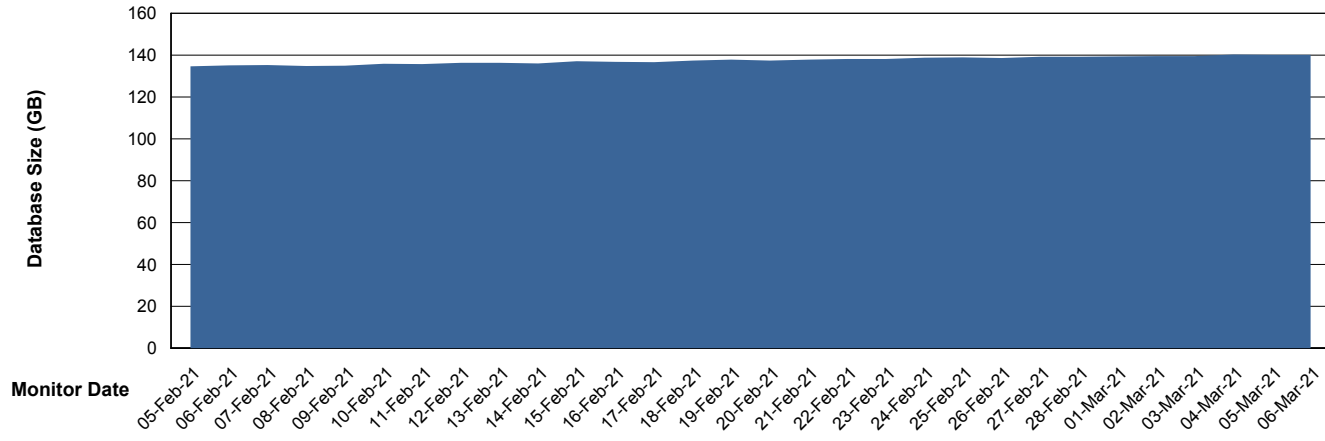

Weekly SLA Customer Report

Customer BGG_Production
Database ID 58

Database Performance BGGDB_BI

Weekly SLA Customer Report

Customer BGG_Production
Database ID 58

Database Performance BGGDB_Production

Weekly SLA Customer Report

Customer BGG_Production
Database ID 58

Database Performance BGGDB_Standby

Weekly SLA Customer Report

Customer BGG_Production
Database ID 58

DATABASE SIZE BGGDB_BI

Database growth over last month

DATABASE SIZE BGGDB_Production

Database growth over last month

Weekly SLA Customer Report

Customer BGG_Production
 Database ID 58

Database Tablespace BGGDB_BI

Date	Tablespace Name	Filesize (Gb)	Usedsize (Gb)	Percentage free
06-Mar-21	ABSDATA	74	65	12
	INDX	80	73	9
05-Mar-21	ABSDATA	74	65	12
	INDX	80	73	9
04-Mar-21	ABSDATA	74	65	12
	INDX	80	73	9
03-Mar-21	ABSDATA	74	65	12
	INDX	80	72	10
02-Mar-21	ABSDATA	74	65	12
	INDX	80	72	10
01-Mar-21	ABSDATA	74	65	12
	INDX	80	72	10
28-Feb-21	ABSDATA	74	65	12
	INDX	80	72	10