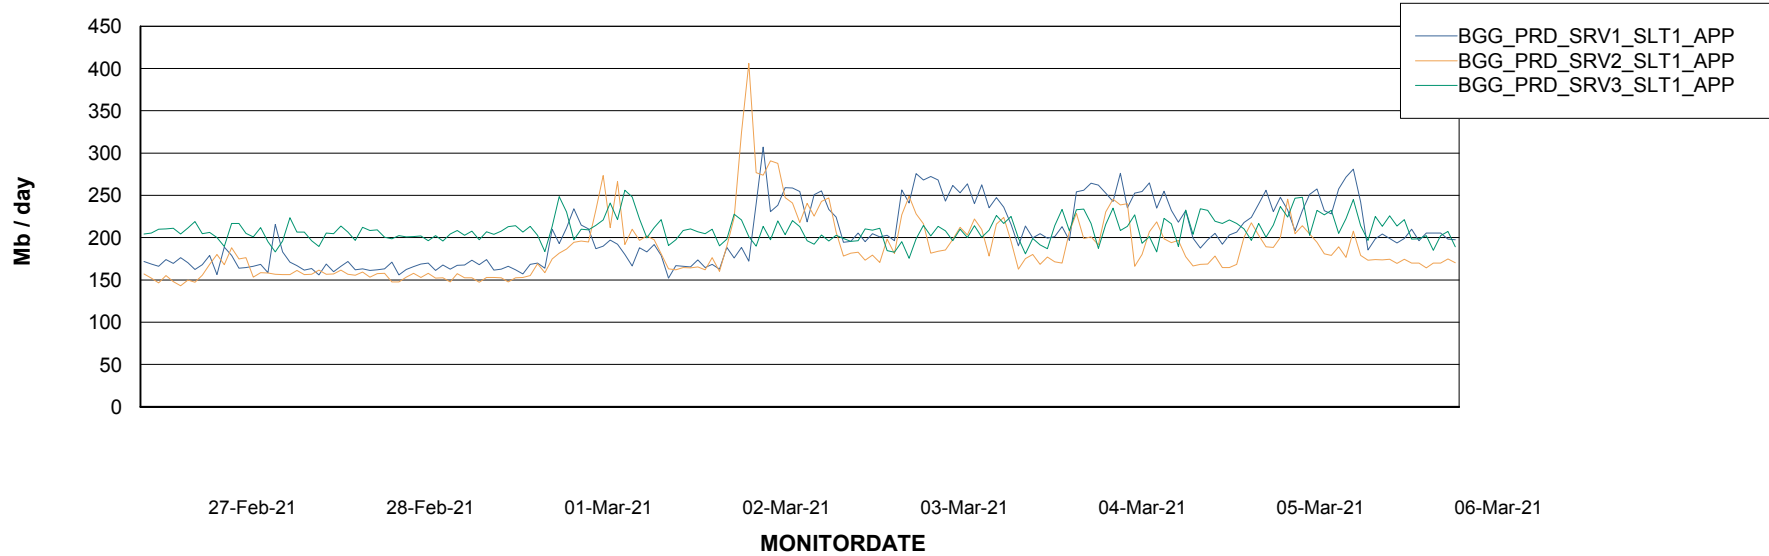

BI Status and last ETL error for BGGDB_BI

	Sun 28/2/2021	Mon 1/3/2021	Tue 2/3/2021	Wed 3/3/2021	Thu 4/3/2021	Fri 5/3/2021	Sat 6/3/2021
ABS DataWarehouse ETL Health	OK	OK	OK	OK	OK	OK	OK
ABS DWHStaging ETL Health	OK	OK	OK	OK	OK	OK	OK

Weekly SLA Customer Report

Customer BGG_Production
Database ID 58

Standby Database Health BGG_Production

Recovery lag for last 7 days

Weekly SLA Customer Report

Customer BGG_Production
Database ID 58

ABSSolute Application Server Services

Avg memory used per ABS Server Service

Avg users per day per ABS server

Weekly SLA Customer Report

Customer BGG_Production
Database ID 58

ABSSolute Application ReportServer Services

Avg memory used per ReportServer Service