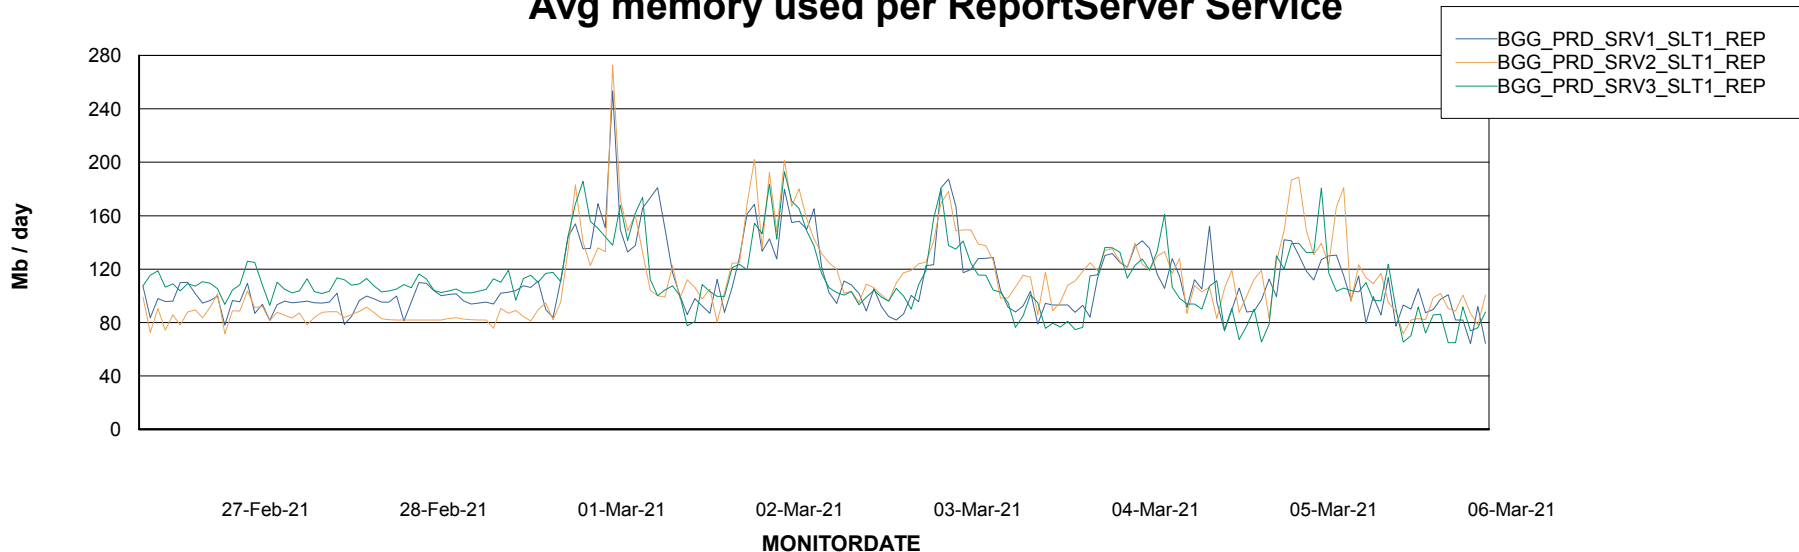

Avg memory used per ABS Server Service

Avg users per day per ABS server

Weekly SLA Customer Report

Customer BGG_Production
Database ID 58

ABSSolute Application ReportServer Services

Avg memory used per ReportServer Service