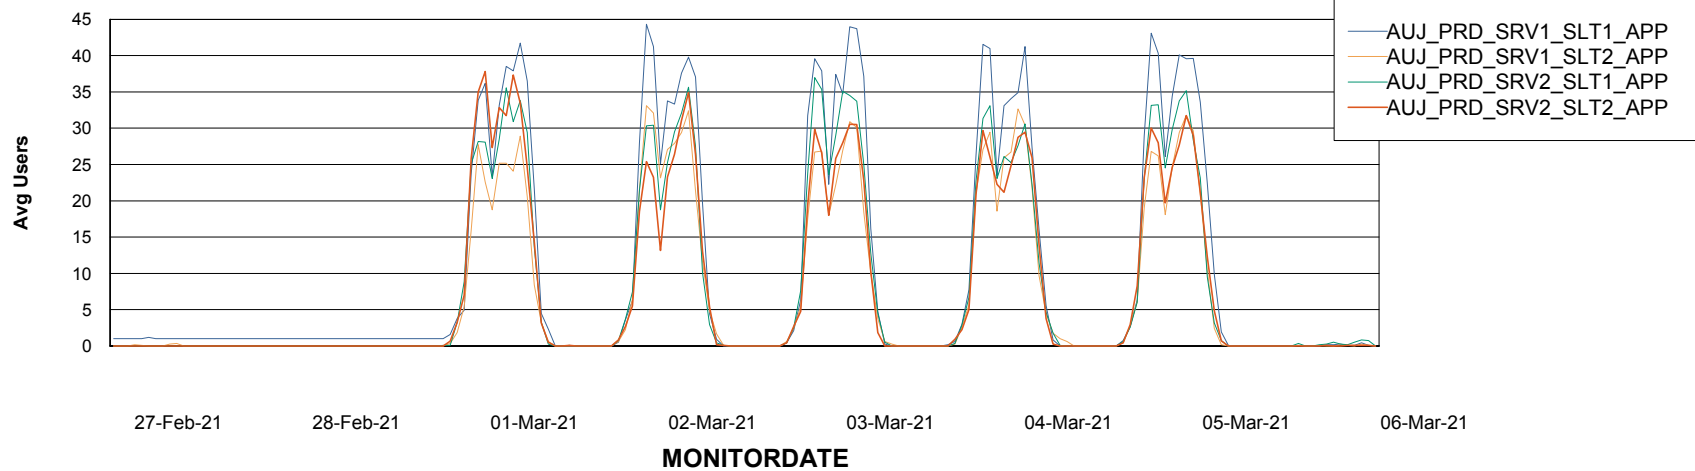

Avg users per day per ABS server