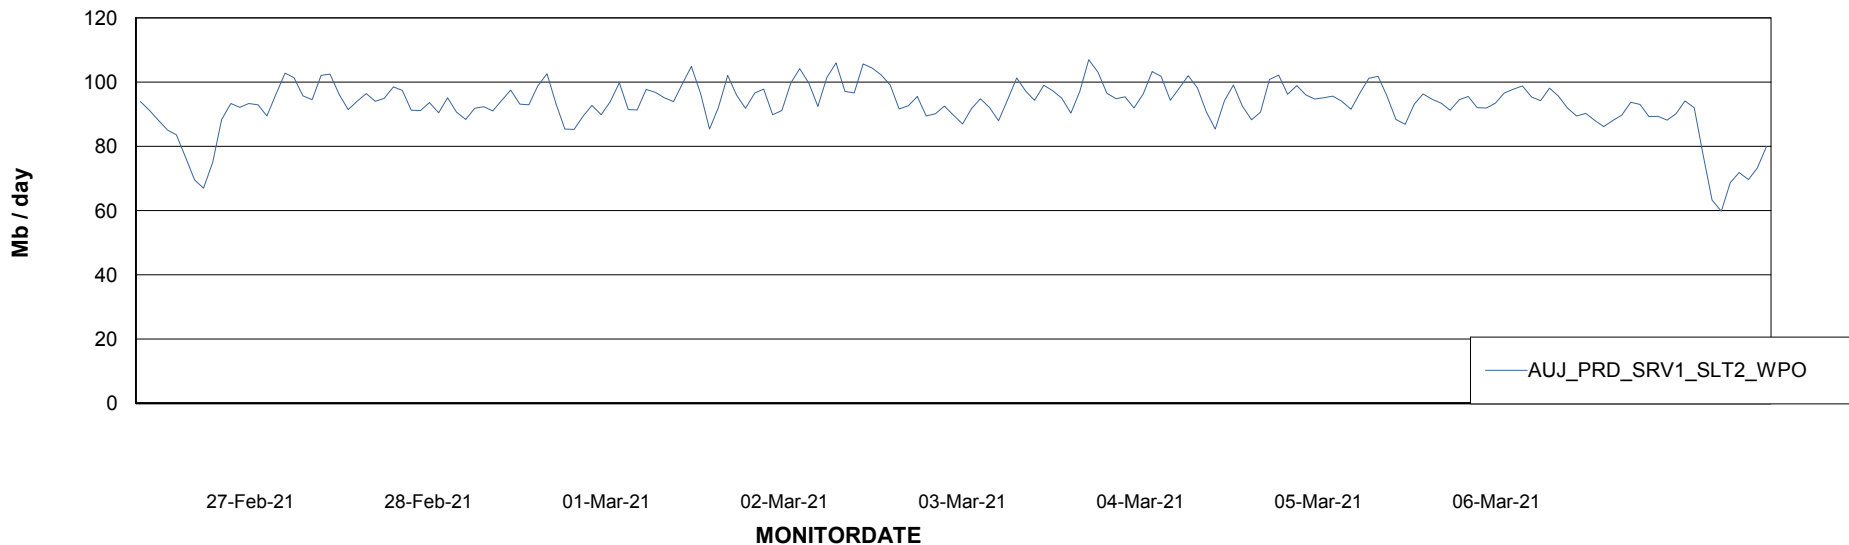

ABSSolute Web Component Services

Avg memory used per ABS Web component