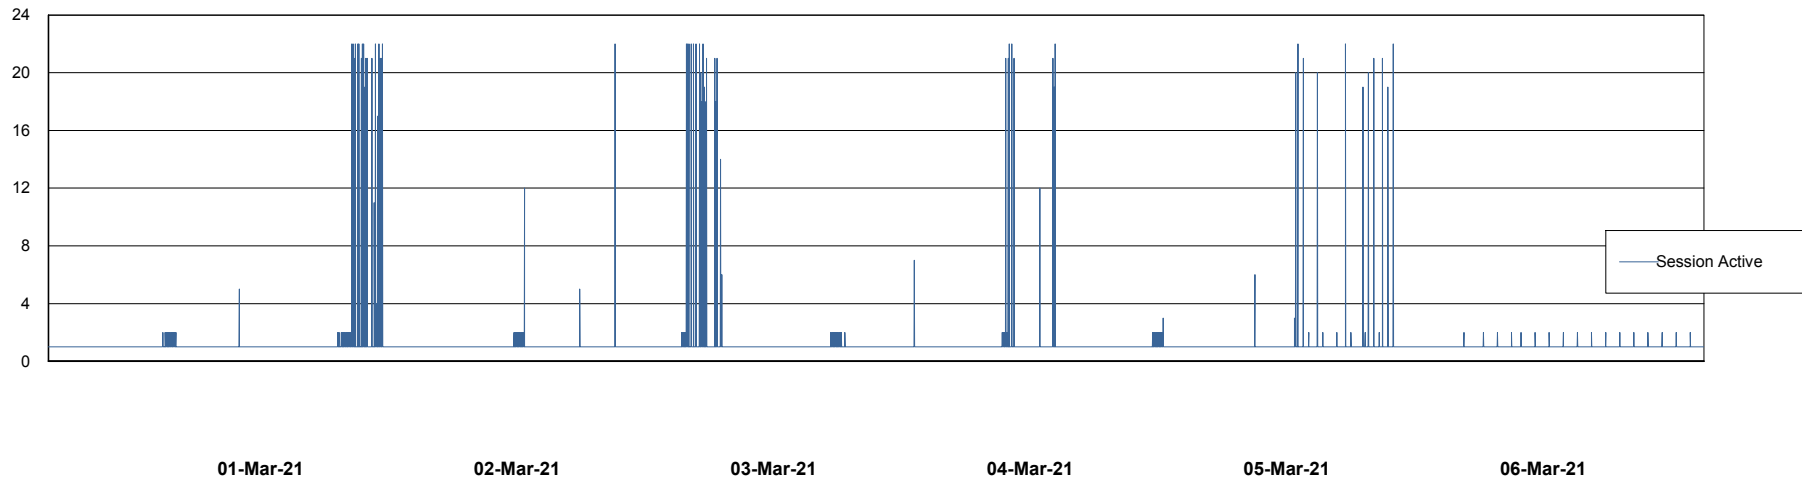

Weekly SLA Customer Report

Customer AUJ_Production
Database ID 41

Database Performance AUJ_DB4_Primary

Weekly SLA Customer Report

Customer AUJ_Production
Database ID 41

Database Performance AUJ_DB5_Standby

Weekly SLA Customer Report

Customer AUJ_Production
Database ID 41

Database Performance AUJ_DB6_Standby2

Weekly SLA Customer Report

Customer AUJ_Production
Database ID 41

Database Performance AUJDB_BI

Weekly SLA Customer Report