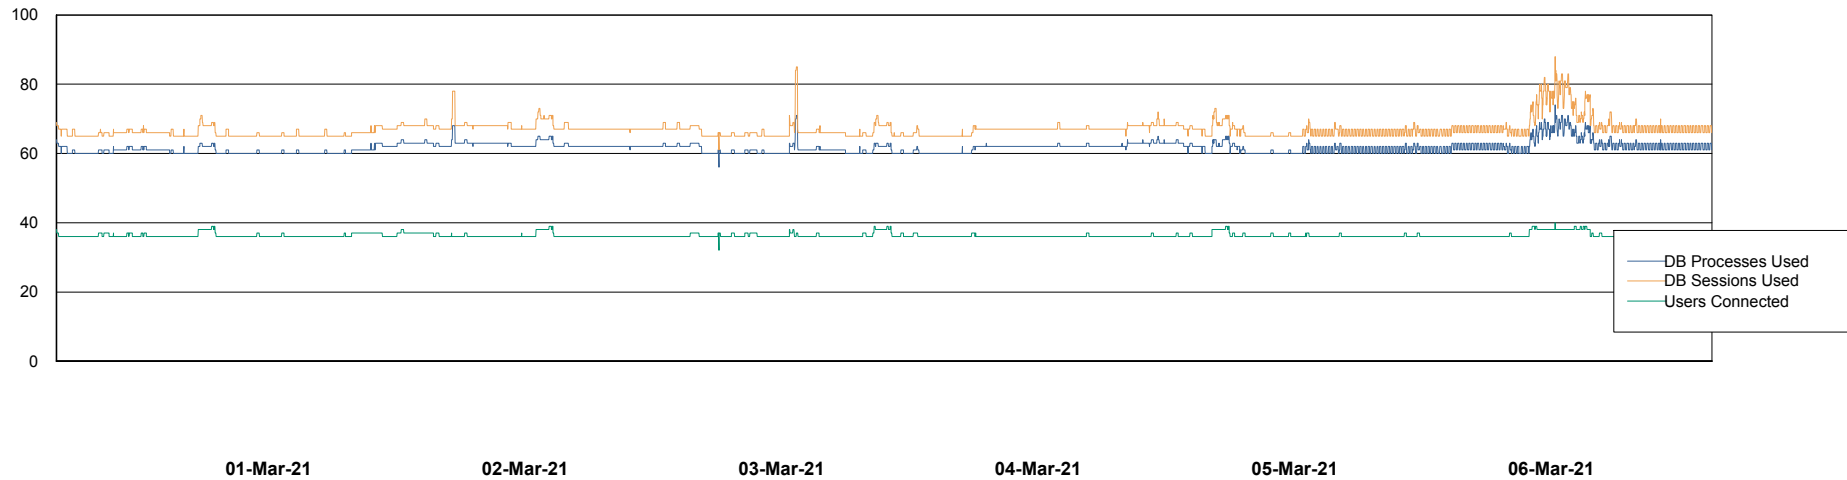

Database Performance AUJDB_BI_TS1