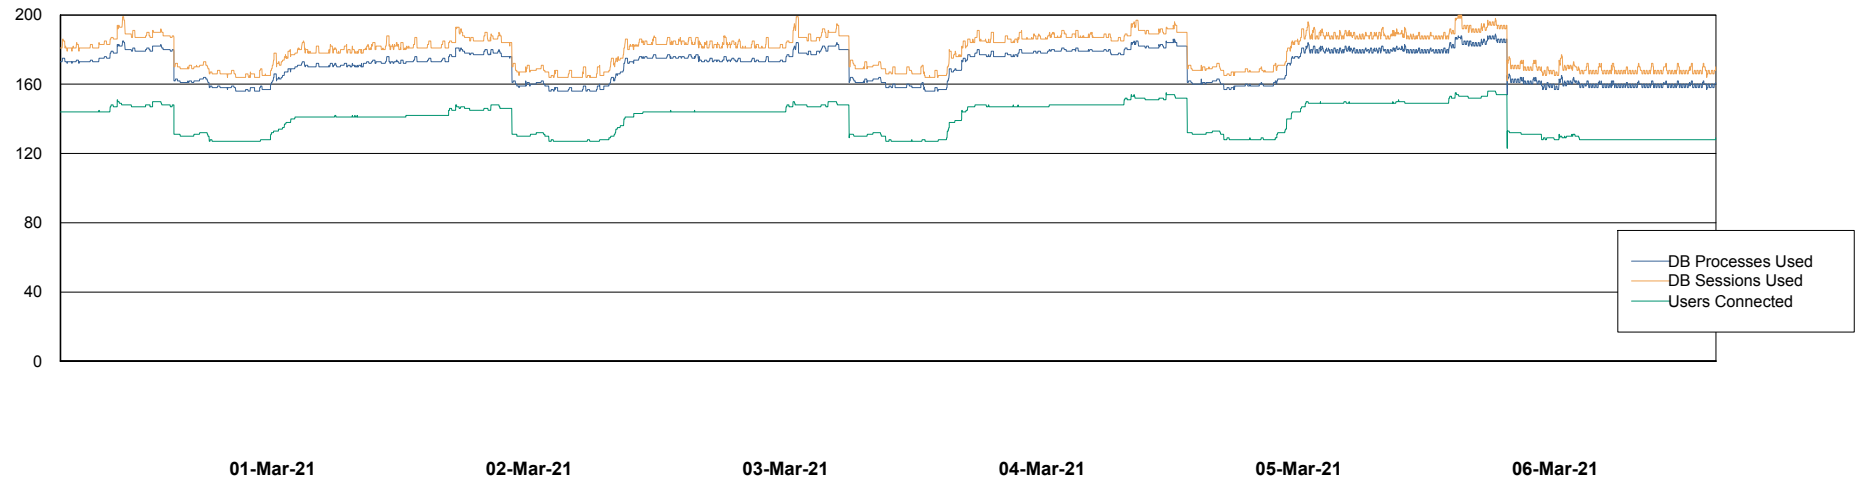

Weekly SLA Customer Report

Customer AUJ_Production
Database ID 41

Harddisk Usage AUJ_PRD_ORACLE_BI1

	Free disk space on / (%)	Total disk space on / (Gb)	Used disk space on / (Gb)
06-Mar-21	25	526	372
05-Mar-21	26	526	369
04-Mar-21	26	526	369
03-Mar-21	26	526	369
02-Mar-21	26	526	369
01-Mar-21	26	526	368
28-Feb-21	26	526	371

Weekly SLA Customer Report

Customer AUJ_Production
Database ID 41

Database Performance AUJ_DB4_Primary

Weekly SLA Customer Report

Customer AUJ_Production
Database ID 41

Database Performance AUJ_DB5_Standby