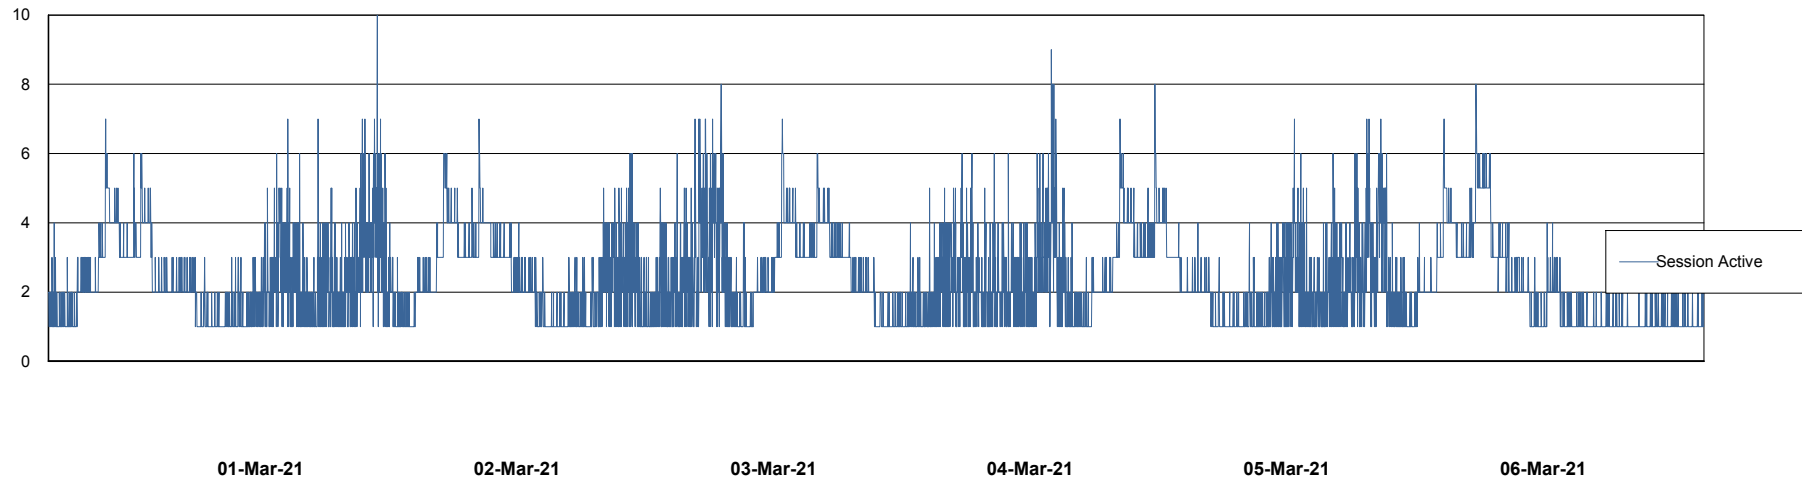

Weekly SLA Customer Report

Customer AUJ_Production
Database ID 41

Harddisk Usage AUJ_PRD_ORACLE_BI1

	Free disk space on / (%)	Total disk space on / (Gb)	Used disk space on / (Gb)
06-Mar-21	25	526	372
05-Mar-21	26	526	369
04-Mar-21	26	526	369
03-Mar-21	26	526	369
02-Mar-21	26	526	369
01-Mar-21	26	526	368
28-Feb-21	26	526	371

Weekly SLA Customer Report

Customer AUJ_Production
Database ID 41

Database Performance AUJ_DB4_Primary

Weekly SLA Customer Report

Customer AUJ_Production
Database ID 41

Database Performance AUJ_DB5_Standby