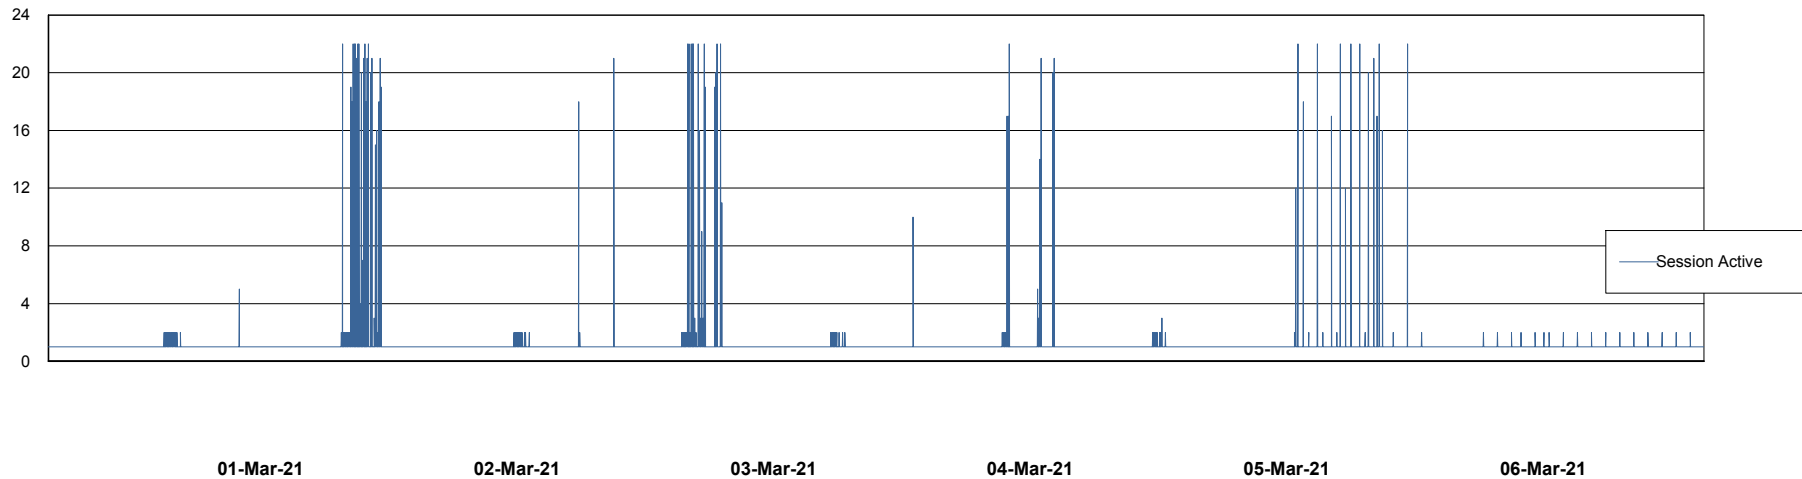

Weekly SLA Customer Report

Customer AUJ_Production
Database ID 41

Database Performance AUJ_DB4_Primary

Weekly SLA Customer Report

Customer AUJ_Production
Database ID 41

Database Performance AUJ_DB5_Standby

Weekly SLA Customer Report

Customer AUJ_Production
Database ID 41

Database Performance AUJ_DB6_Standby2

Weekly SLA Customer Report

Customer AUJ_Production
Database ID 41

Database Performance AUJDB_BI

Weekly SLA Customer Report