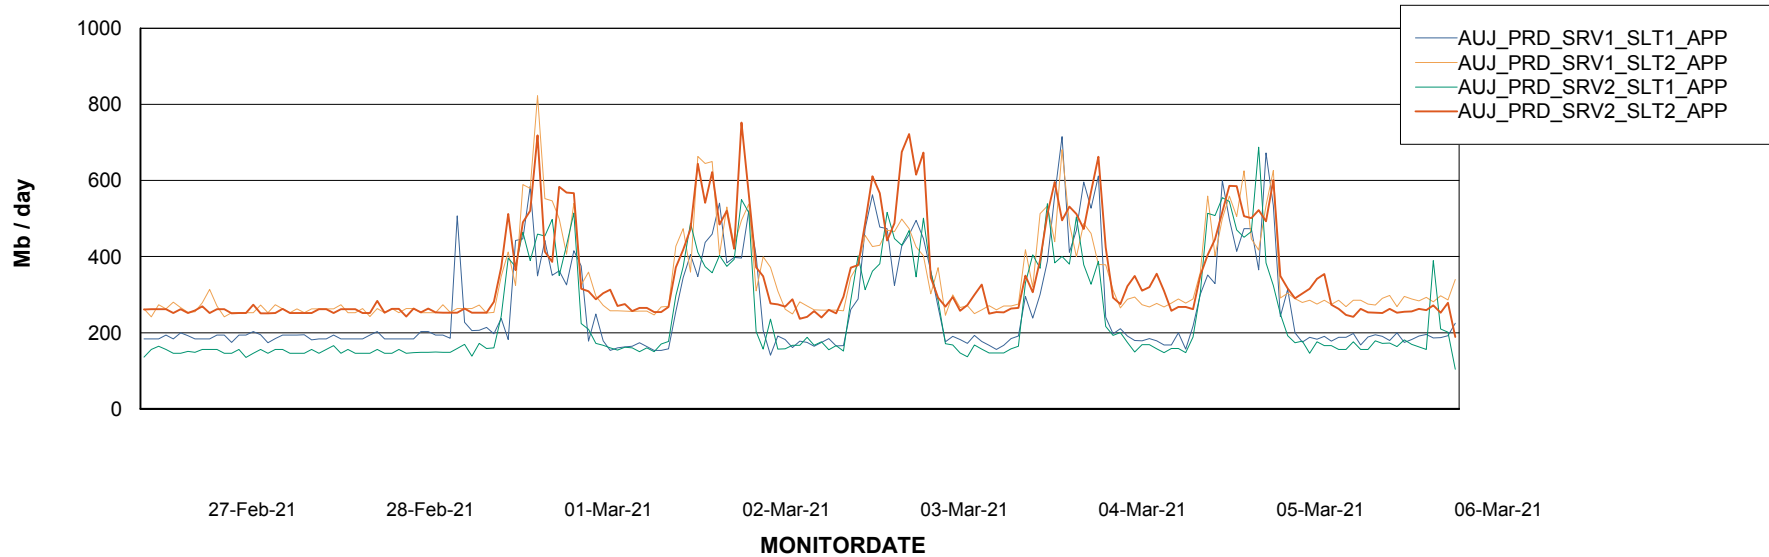

ABSSolute Application Server Services

Avg memory used per ABS Server Service