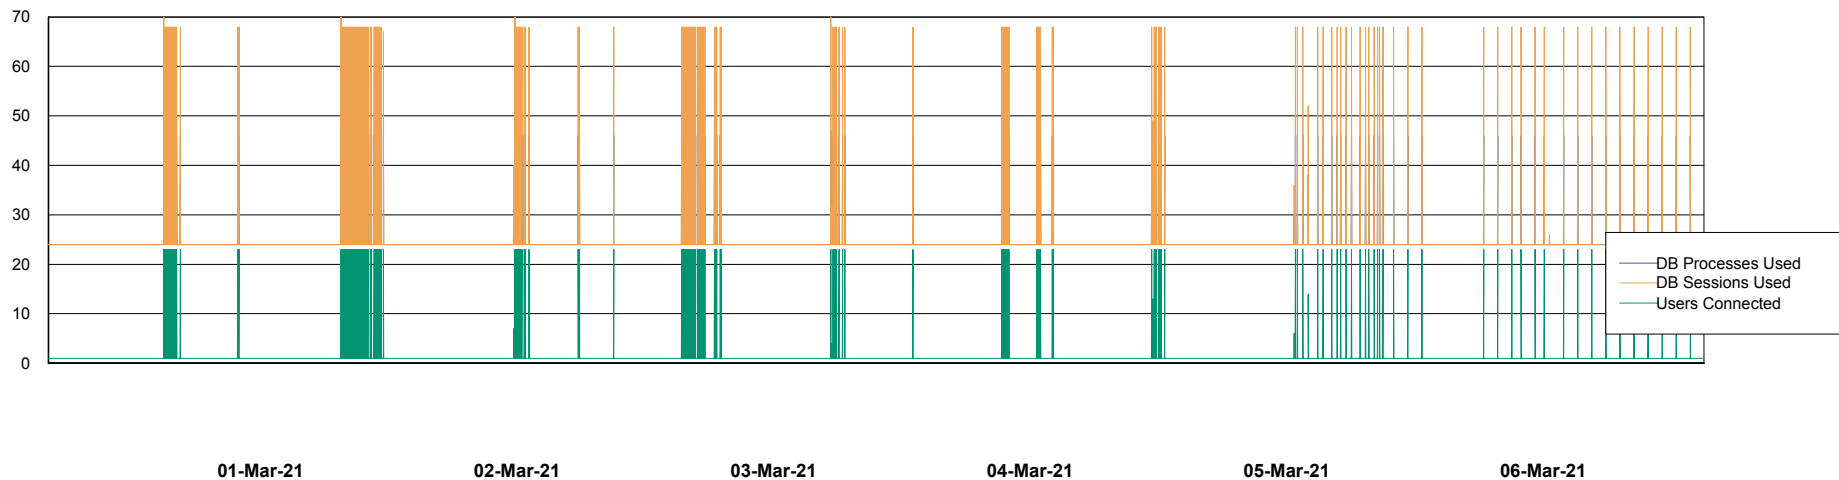

Weekly SLA Customer Report

Customer AUJ_Production
Database ID 41

Database Performance AUJ_DB4_Primary

Weekly SLA Customer Report

Customer AUJ_Production
Database ID 41

Database Performance AUJ_DB5_Standby

Weekly SLA Customer Report

Customer AUJ_Production
Database ID 41

Database Performance AUJ_DB6_Standby2

Weekly SLA Customer Report

Customer AUJ_Production
Database ID 41

Database Performance AUJDB_BI

Weekly SLA Customer Report