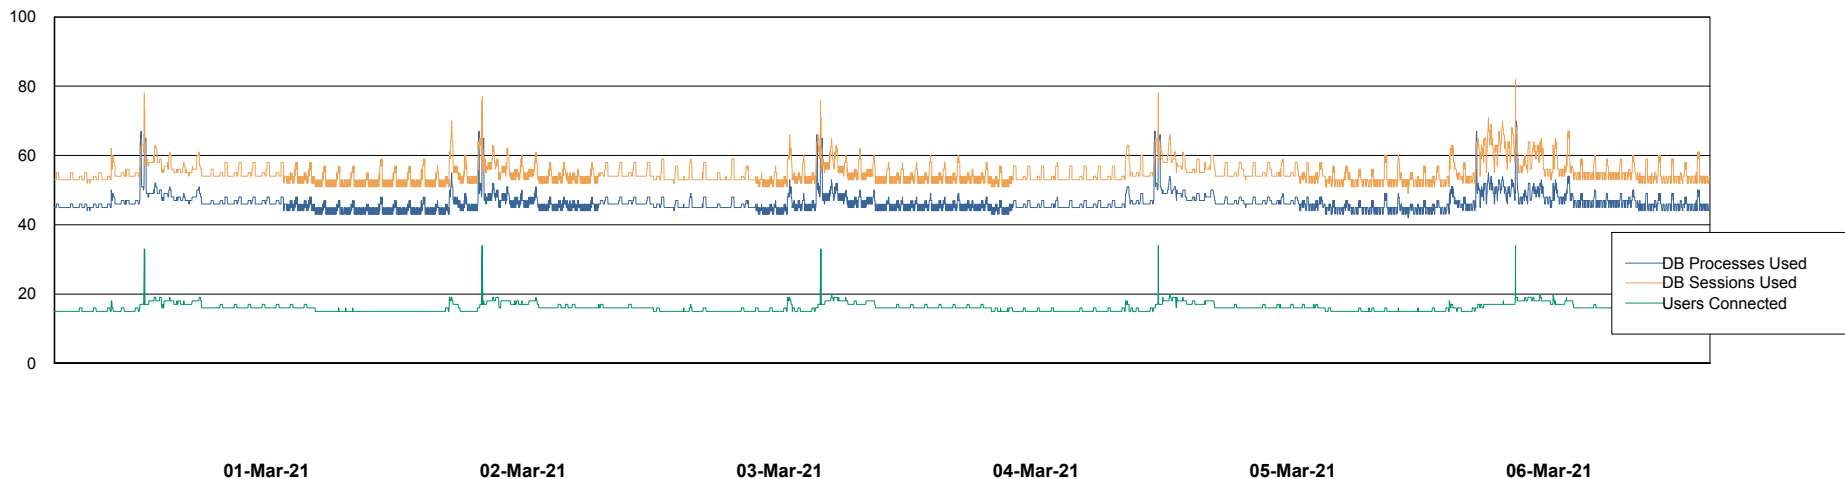

Weekly SLA Customer Report

Customer AUJ_Production
Database ID 41

Database Performance AUJ_DB6_Standby2

Weekly SLA Customer Report

Customer AUJ_Production
Database ID 41

Database Performance AUJDB_BI

Weekly SLA Customer Report