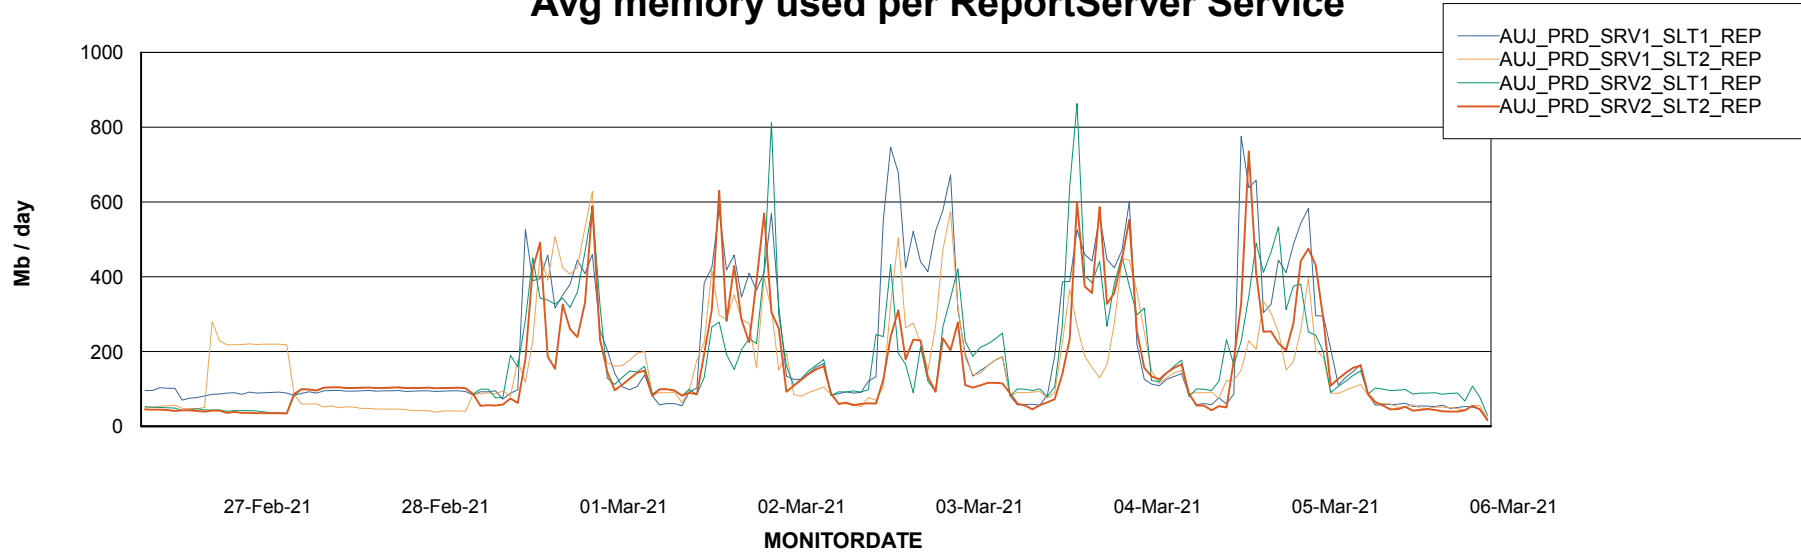

Avg memory used per ABS Server Service

Avg users per day per ABS server

Weekly SLA Customer Report

Customer AUJ_Production
Database ID 41

ABSSolute Application ReportServer Services

Avg memory used per ReportServer Service