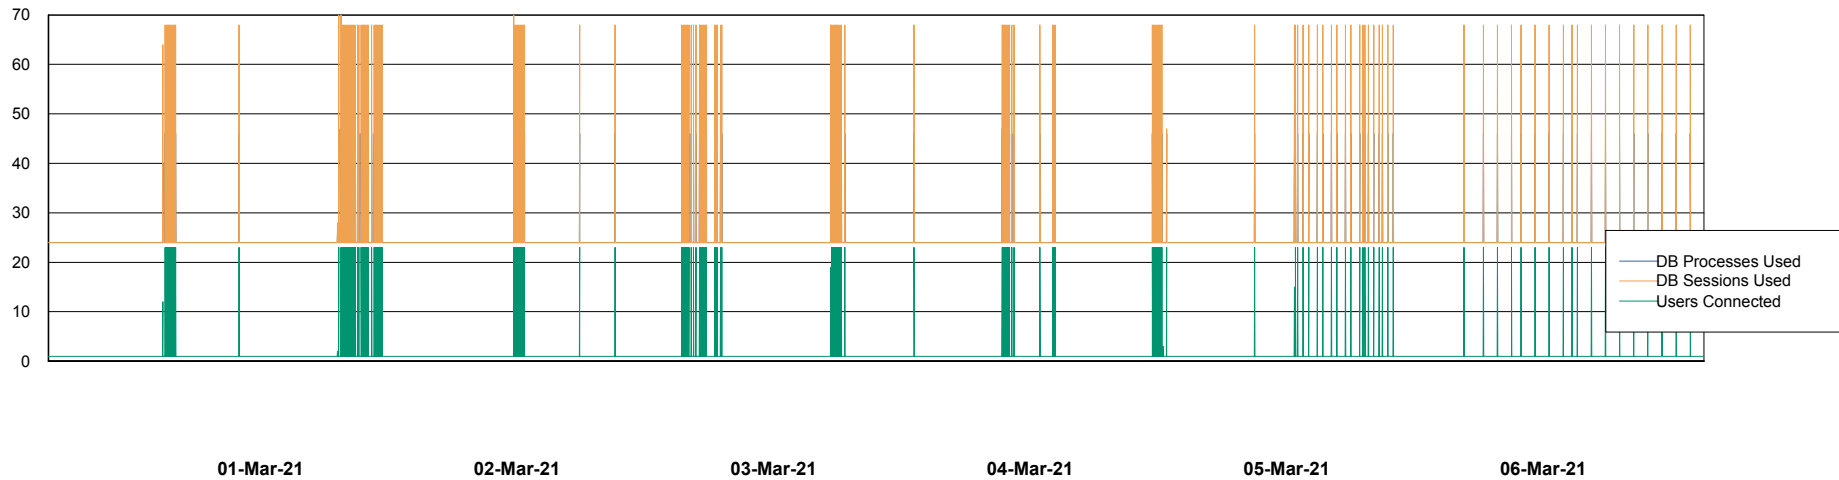

Weekly SLA Customer Report

Customer AUJ_Production
Database ID 41

Database Performance AUJ_DB4_Primary

Weekly SLA Customer Report

Customer AUJ_Production
Database ID 41

Database Performance AUJ_DB5_Standby

Weekly SLA Customer Report

Customer AUJ_Production
Database ID 41

Database Performance AUJ_DB6_Standby2

Weekly SLA Customer Report

Customer AUJ_Production
Database ID 41

Database Performance AUJDB_BI

Weekly SLA Customer Report