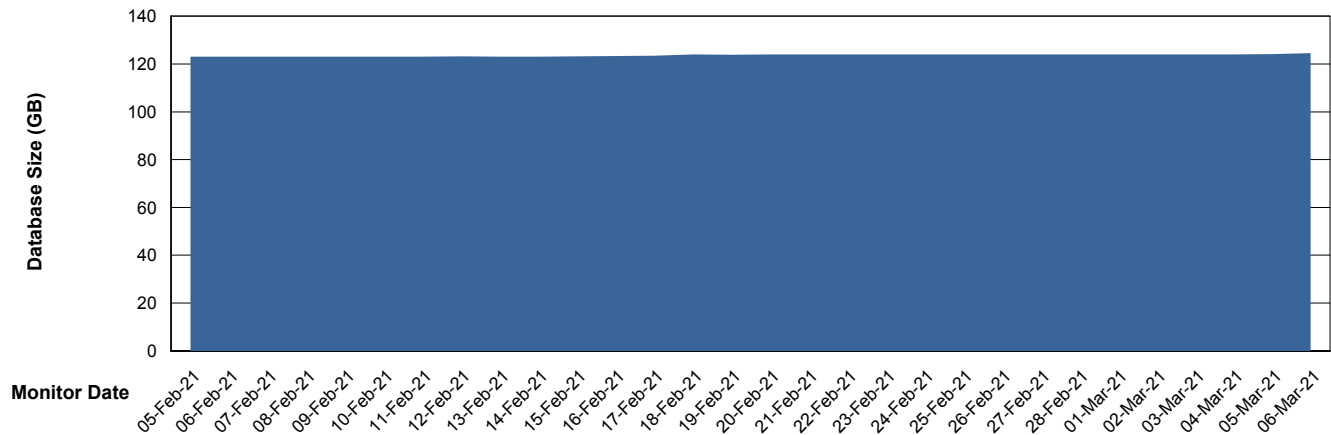

Customer AUJ_Production
Database ID 41

Database Performance AUJDB_BI_TS1

Weekly SLA Customer Report

Customer AUJ_Production
Database ID 41

DATABASE SIZE AUJ_DB4_Primary

Database growth over last month

DATABASE SIZE AUJDB_BI

Database growth over last month

Weekly SLA Customer Report

Customer AUJ_Production
Database ID 41

DATABASE SIZE AUJDB_BI_TS1

Database growth over last month

Weekly SLA Customer Report

Customer AUJ_Production
Database ID 41