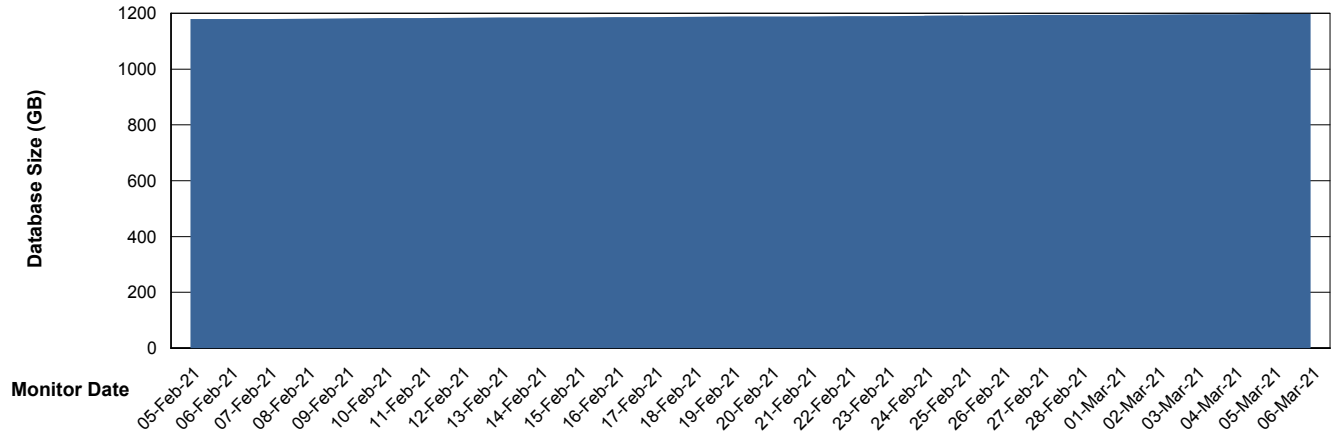

Customer AUJ_Production
Database ID 41

Database Performance AUJDB_BI_TS1

Weekly SLA Customer Report

Customer AUJ_Production
Database ID 41

DATABASE SIZE AUJ_DB4_Primary

Database growth over last month

DATABASE SIZE AUJDB_BI

Database growth over last month

Weekly SLA Customer Report

Customer AUJ_Production
Database ID 41

DATABASE SIZE AUJDB_BI_TS1

Database growth over last month

Weekly SLA Customer Report

Customer AUJ_Production
Database ID 41