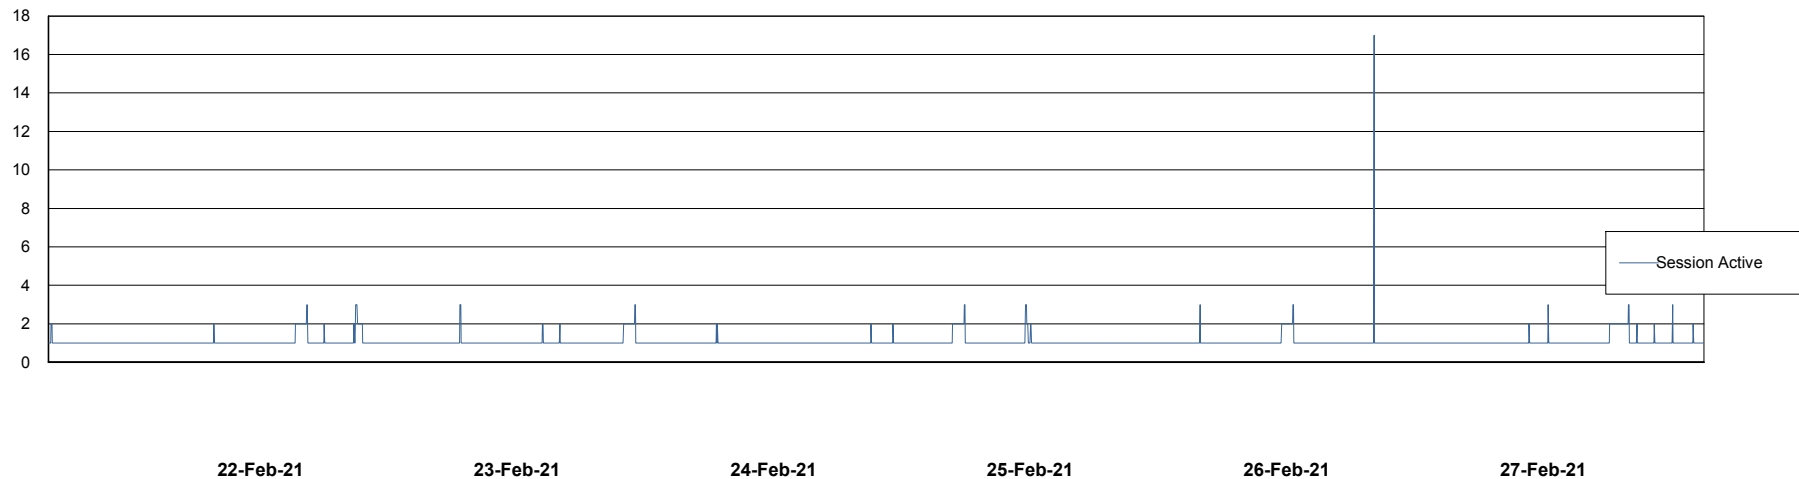

Database Performance ABSVEN07 Standby DB 2019

DB Processes Max 300
DB Sessions Max 472

Weekly SLA Customer Report

Customer VEN_Production
Database ID 35

Database Performance VENDB_BI

DB Processes Max 500
DB Sessions Max 772

Weekly SLA Customer Report

Customer VEN_Production
Database ID 35

DATABASE SIZE ABSVEN06 Primary DB 2019

Database growth over last month

DATABASE SIZE VENDB_BI

Database growth over last month

Weekly SLA Customer Report