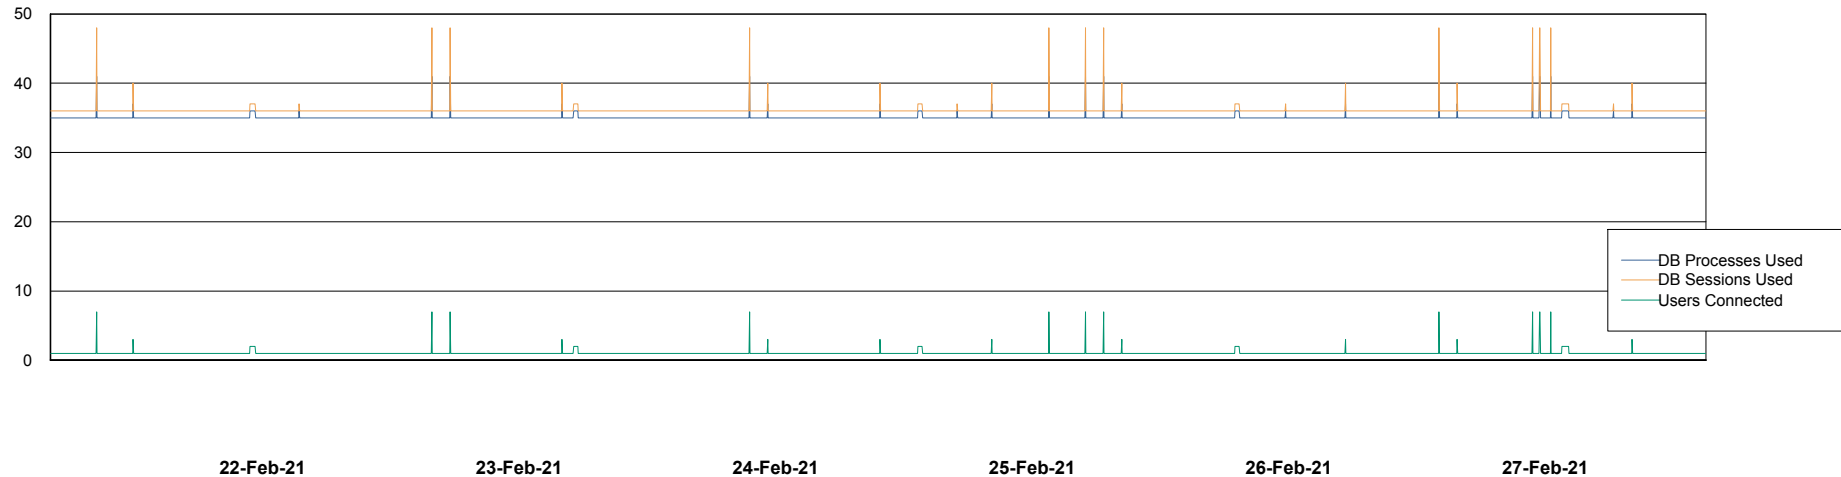

Database Performance ABSVEN07 Standby DB 2019

DB Processes Max 300
DB Sessions Max 472