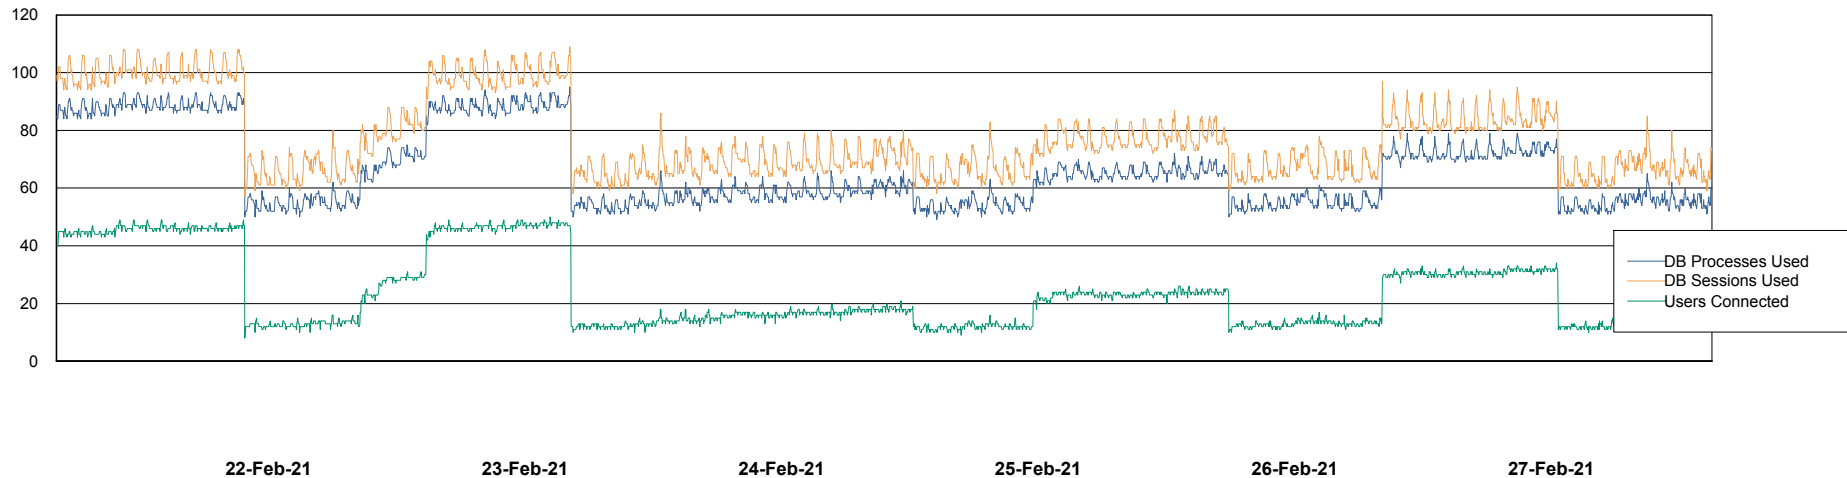

Database Performance ABSVEN07 Standby DB 2019

DB Processes Max 300
DB Sessions Max 472

Weekly SLA Customer Report

Customer VEN_Production
Database ID 35

Database Performance VENDB_BI

DB Processes Max 500
DB Sessions Max 772