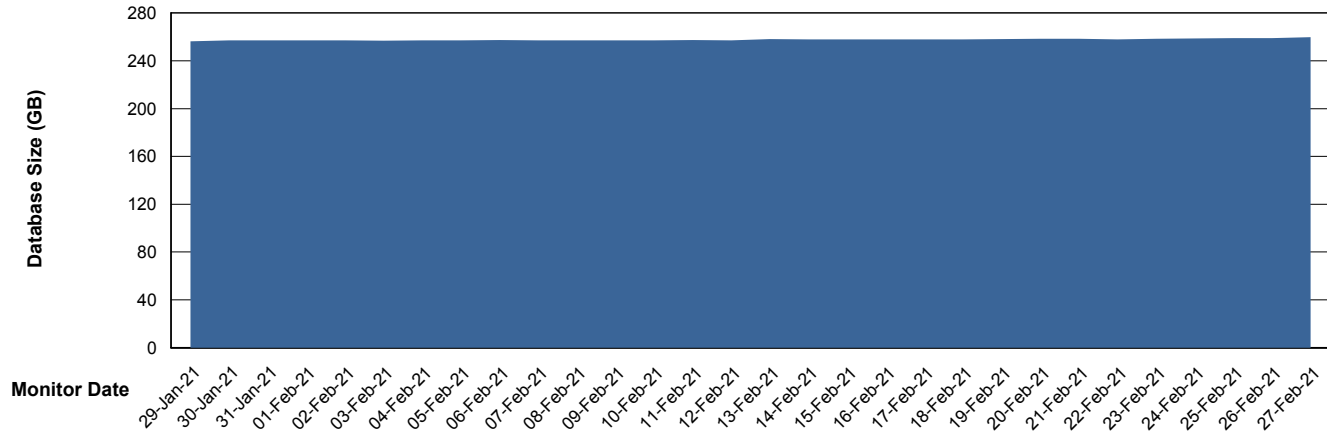

Database Performance ABSVEN07 Standby DB 2019

DB Processes Max 300
DB Sessions Max 472

Weekly SLA Customer Report

Customer VEN_Production
Database ID 35

Database Performance VENDB_BI

DB Processes Max 500
DB Sessions Max 772

Weekly SLA Customer Report

Customer VEN_Production
Database ID 35

DATABASE SIZE ABSVEN06 Primary DB 2019

Database growth over last month

DATABASE SIZE VENDB_BI

Database growth over last month

Weekly SLA Customer Report