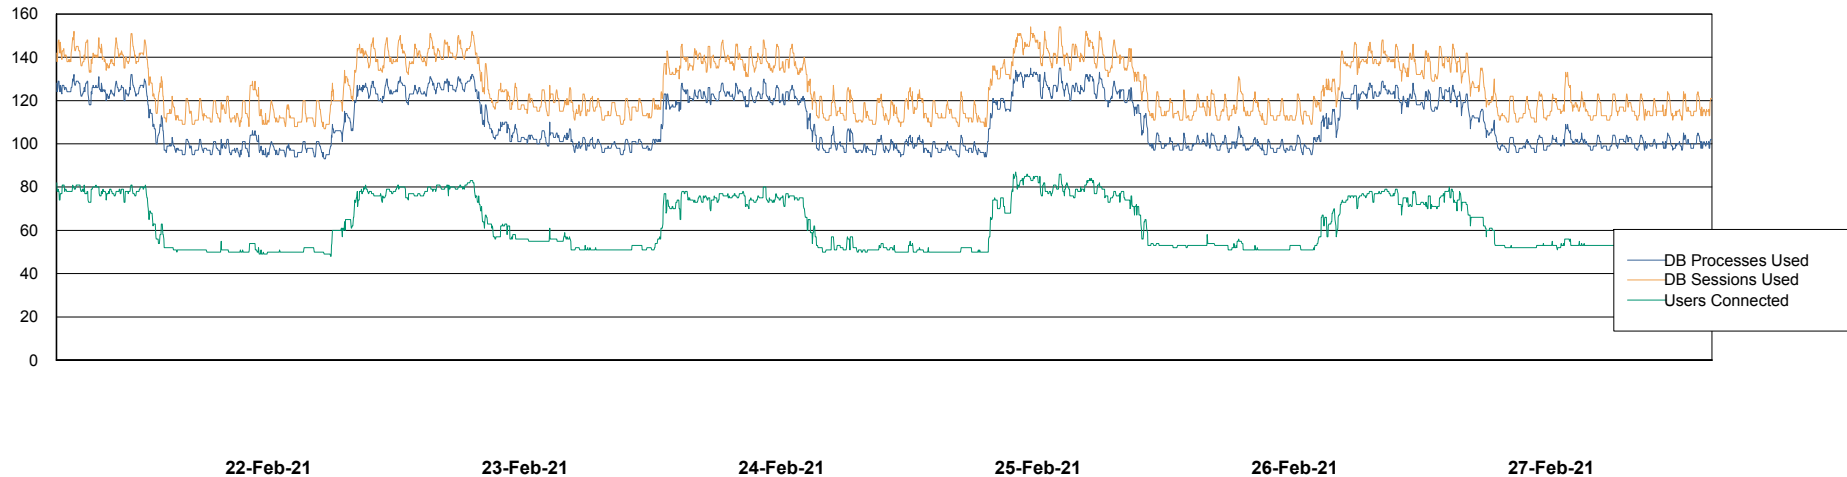

Weekly SLA Customer Report

Customer VEN_Production
Database ID 35

Harddisk Usage VEN_PRD_DB_BI

	Free disk space on c: (%)	Total disk space on c: (Gb)	Free disk space on d: (%)	Total disk space on d: (Gb)
27-Feb-21	45	102	40	601
26-Feb-21	45	102	40	601
25-Feb-21	46	102	40	601
24-Feb-21	46	102	40	601
23-Feb-21	46	102	40	601
22-Feb-21	46	102	40	601
21-Feb-21	45	102	40	601

Weekly SLA Customer Report

Customer VEN_Production
Database ID 35

Database Performance ABSVEN06 Primary DB 2019

DB Processes Max 300
DB Sessions Max 472

Weekly SLA Customer Report

Customer VEN_Production
Database ID 35