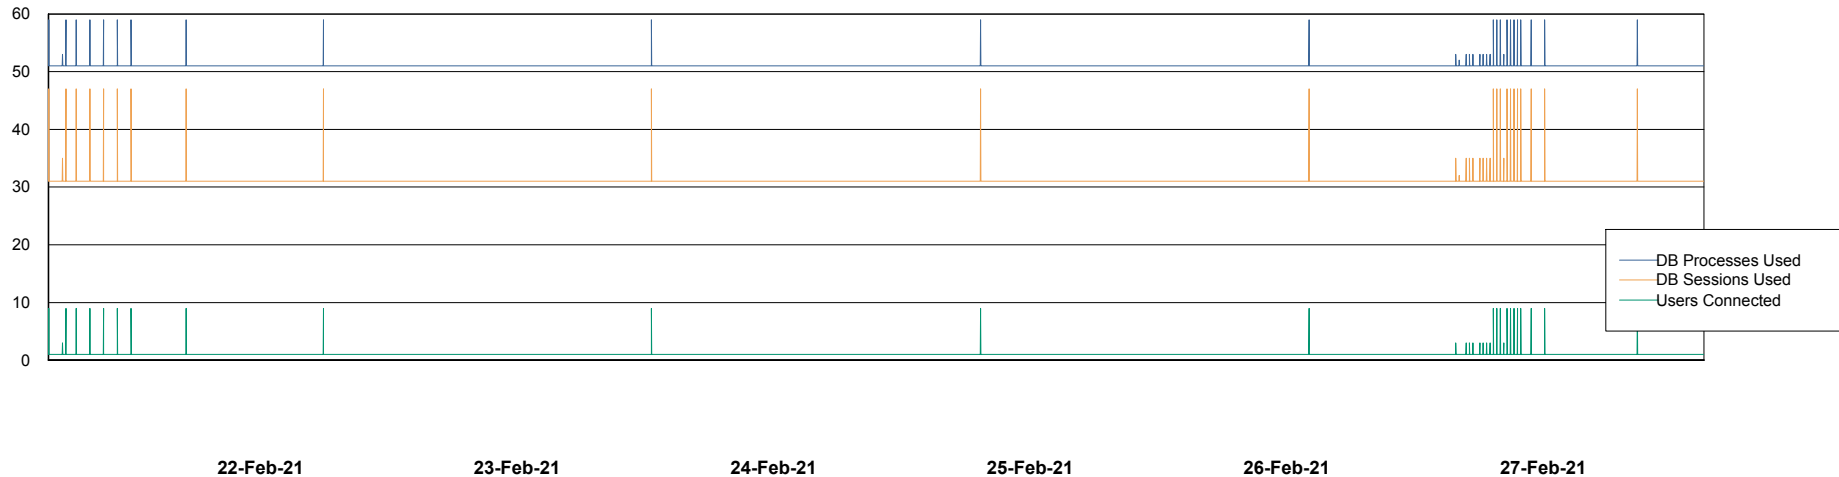

Database Performance STKDB_ABS1SB Standby Database

DB Processes Max 500
DB Sessions Max 774