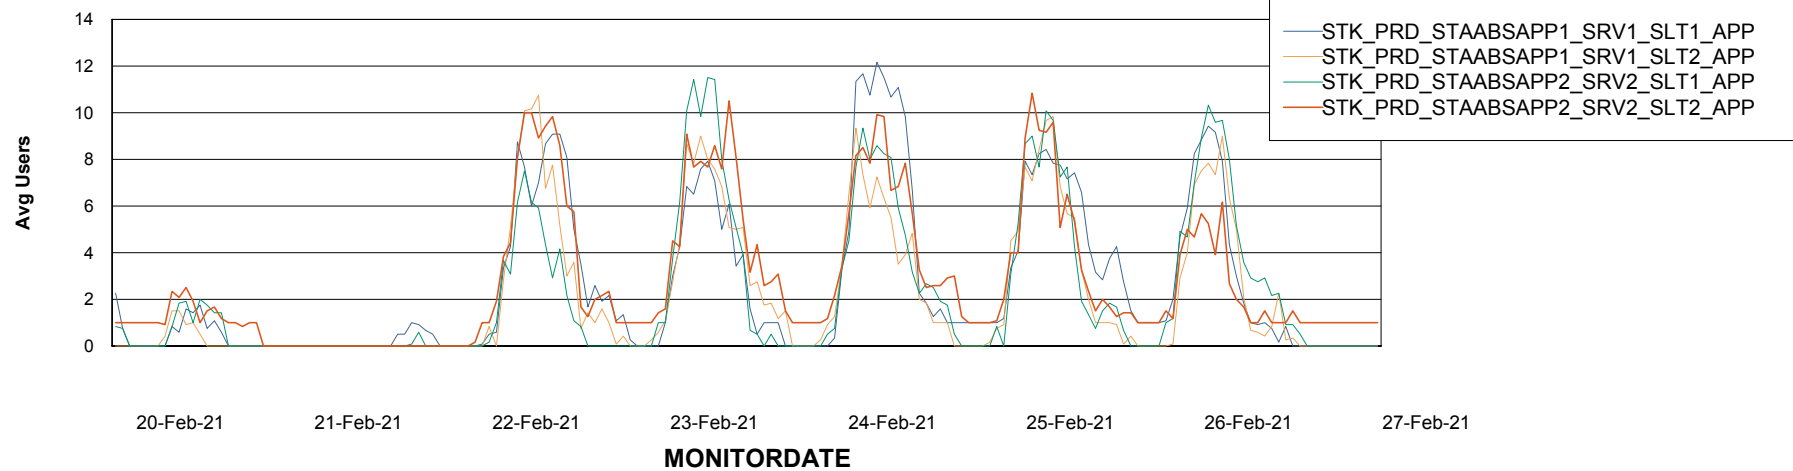

Avg users per day per ABS server