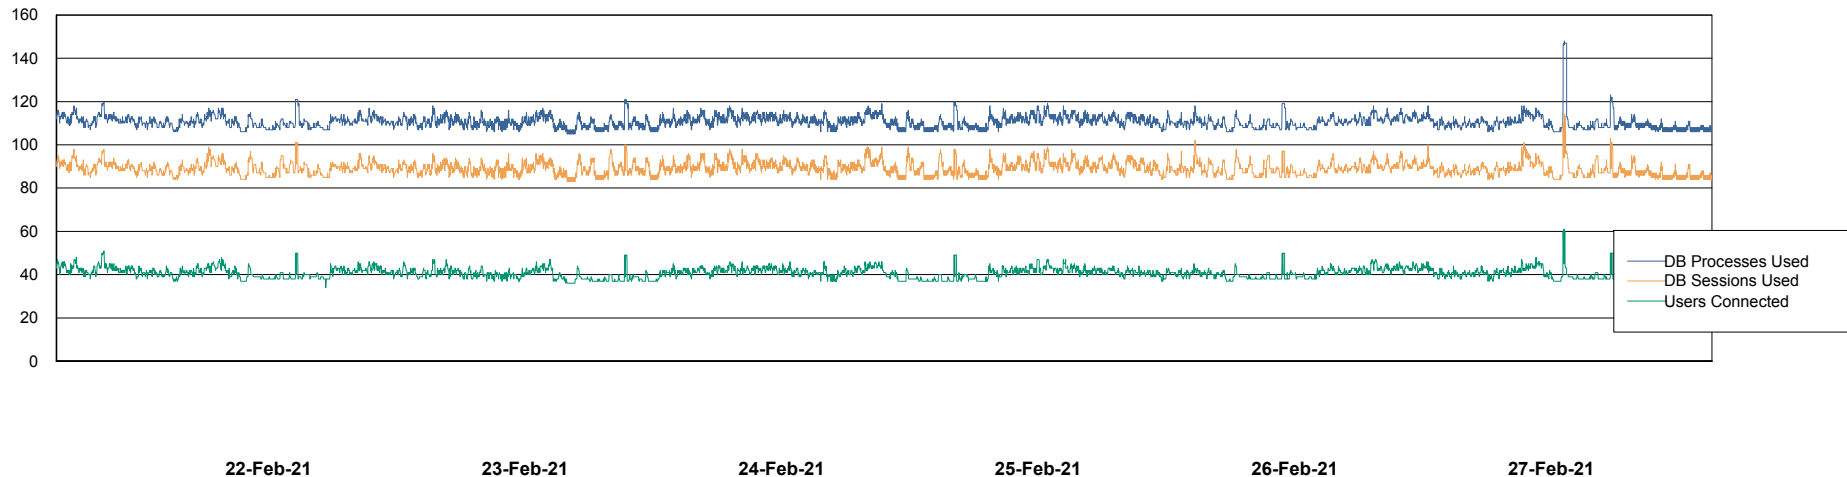

Database Performance STKDB_ABS1 Production Database

DB Processes Max 500
DB Sessions Max 776