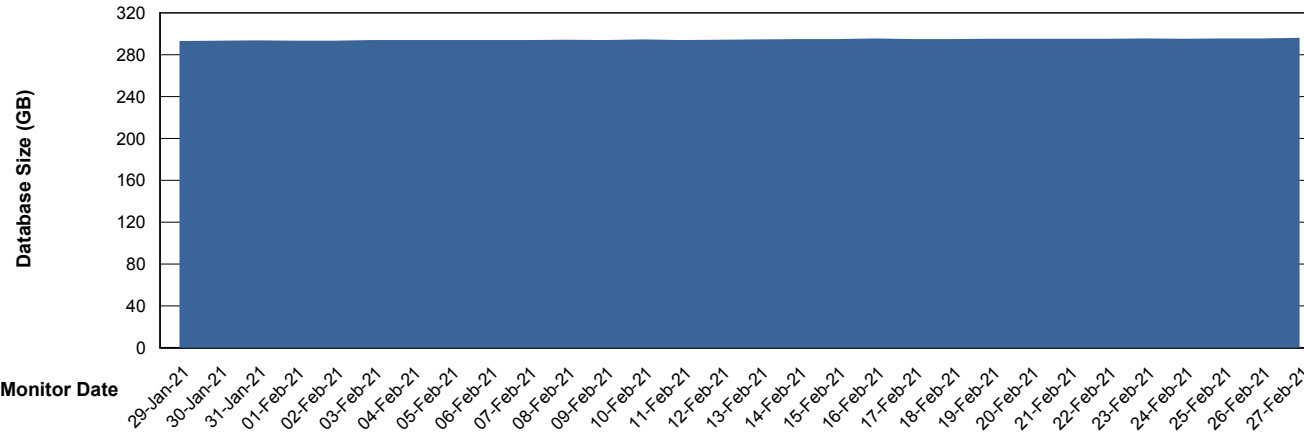

DATABASE SIZE STKDB_ABS1 Production Database

Database growth over last month

Database Tablespace STKDB_ABS1 Production Database

Date	Tablespace Name	Filesize (Gb)	Usedsize (Gb)	Percentage free
27-Feb-21	ABSDATA	177	121	32
	INDX	206	169	18
26-Feb-21	ABSDATA	177	121	32
	INDX	206	169	18
25-Feb-21	ABSDATA	177	121	32
	INDX	206	169	18
24-Feb-21	ABSDATA	177	121	32
	INDX	206	169	18
23-Feb-21	ABSDATA	177	121	32
	INDX	206	169	18
22-Feb-21	ABSDATA	177	121	32
	INDX	206	169	18
21-Feb-21	ABSDATA	177	121	32
	INDX	206	169	18