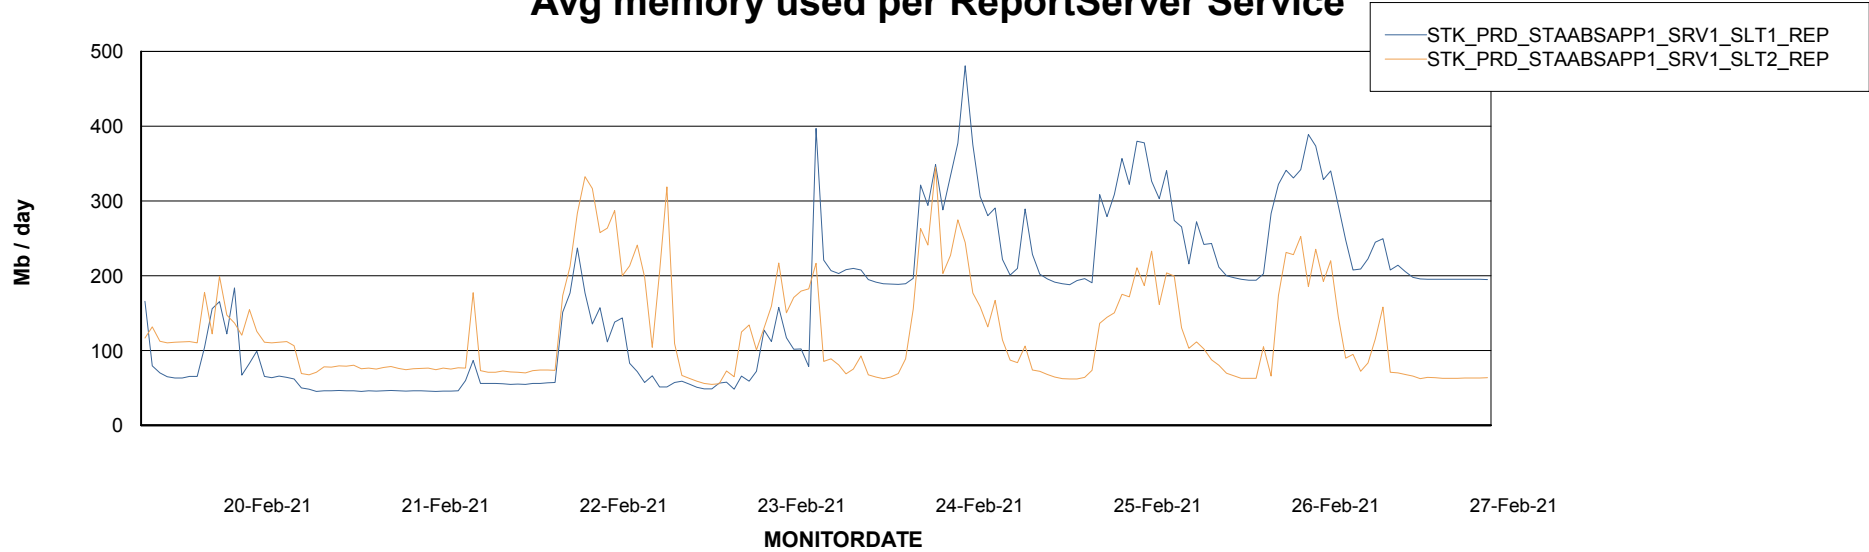

ABSSolute Application ReportServer Services

Avg memory used per ReportServer Service