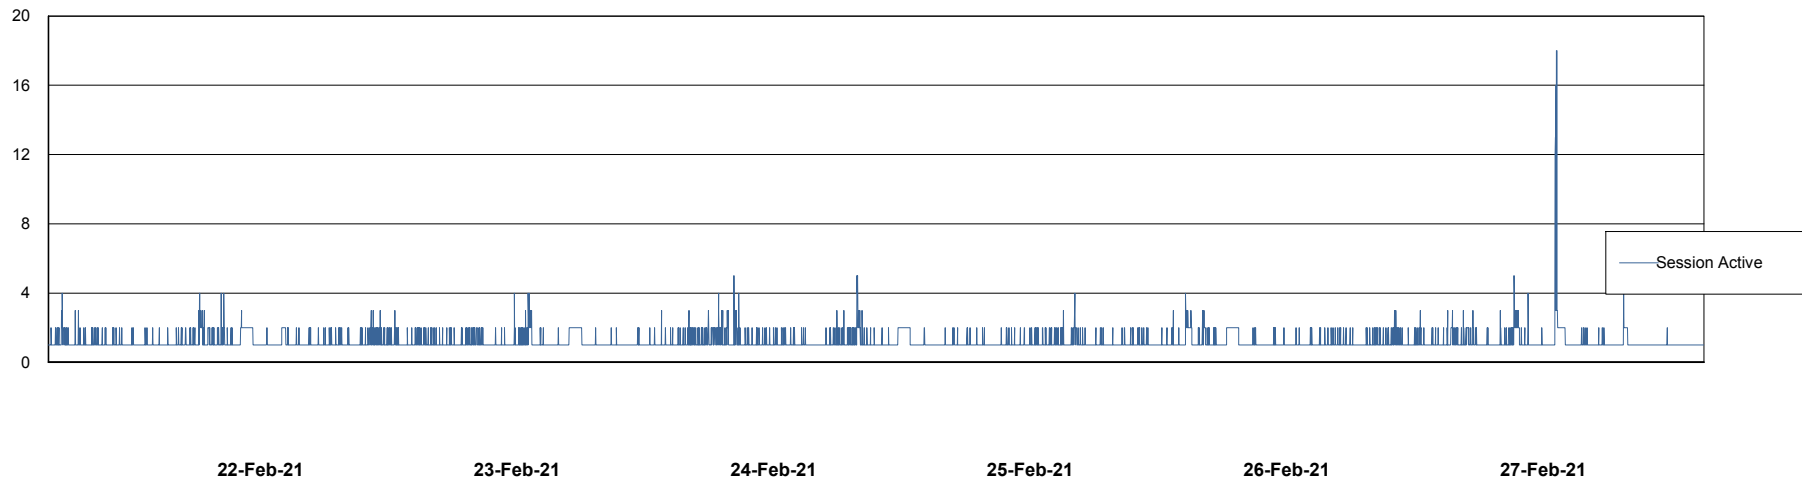

Database Performance STKDB_ABS1 Production Database

DB Processes Max 500
DB Sessions Max 776