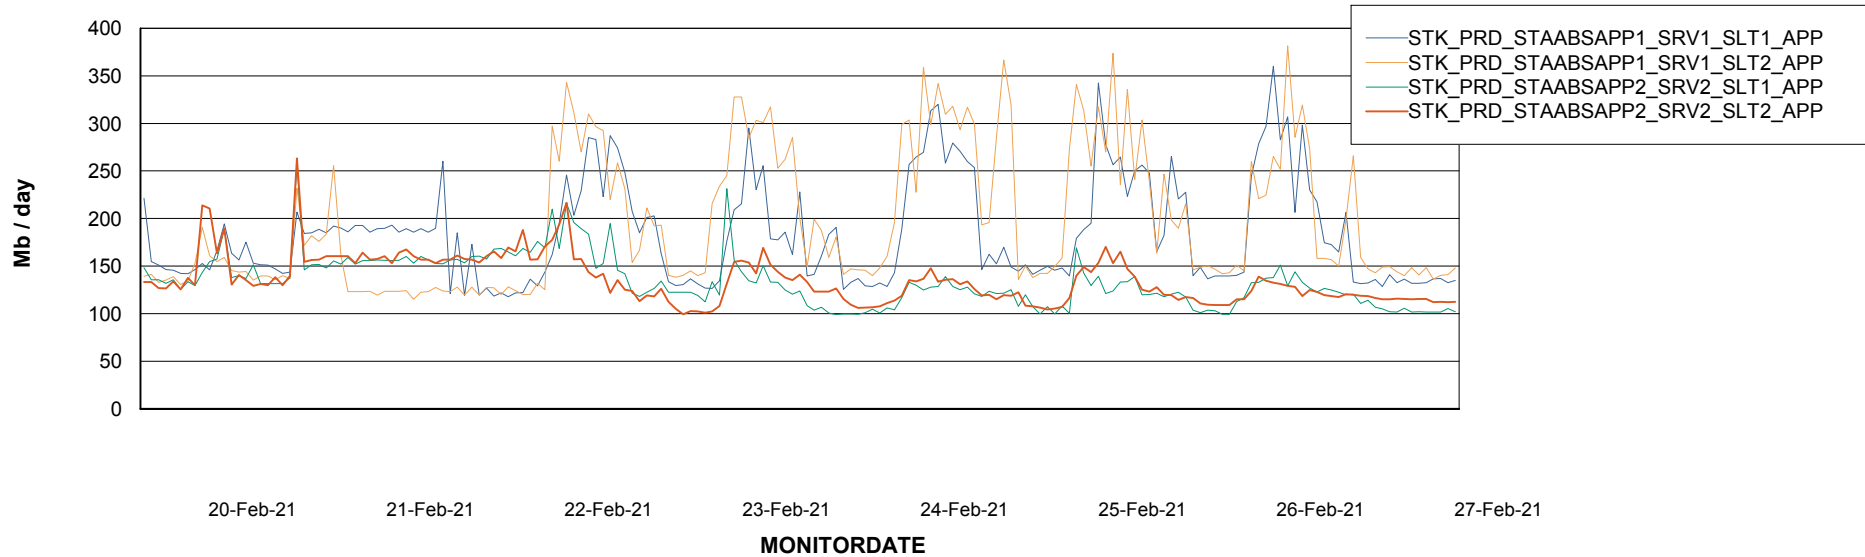

ABSSolute Application Server Services

Avg memory used per ABS Server Service