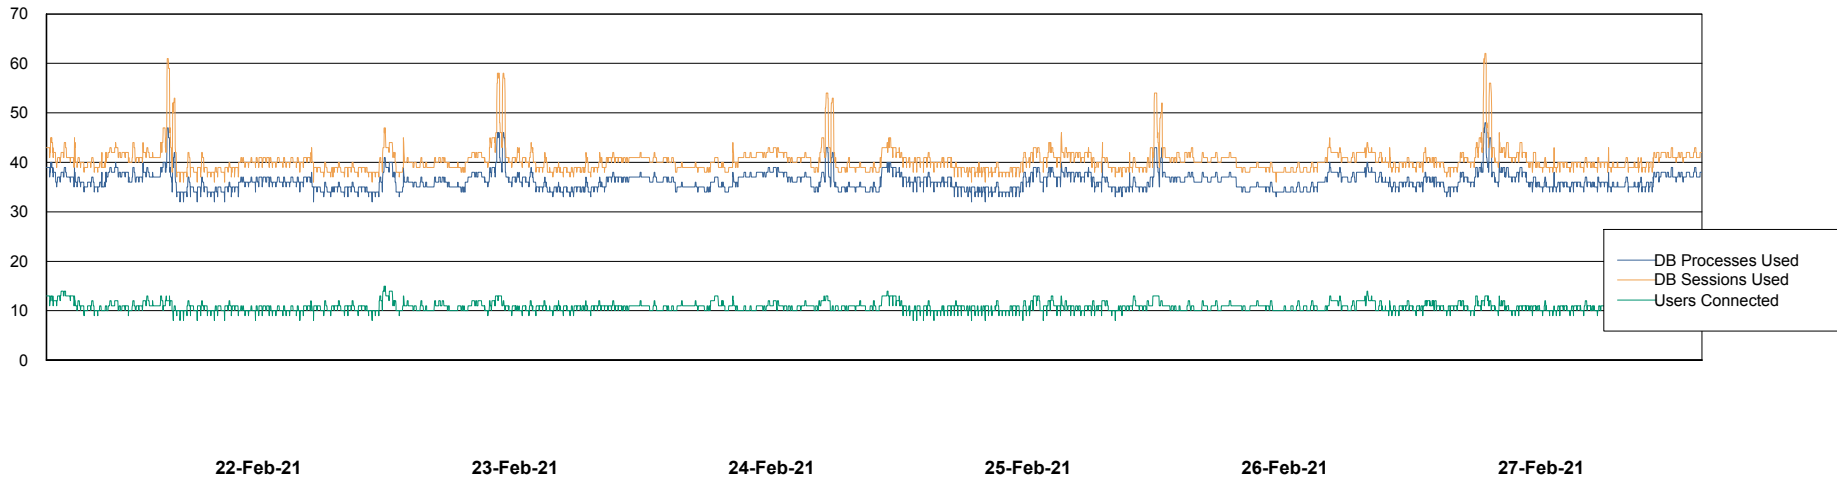

Weekly SLA Customer Report

Customer SPO_Production Silver
 Database ID 57

Harddisk Usage SPO_PRD_ORACLE_BI1

	Free disk space on c: (%)	Total disk space on c: (Gb)	Free disk space on d: (%)	Total disk space on d: (Gb)	Free disk space on e: (%)	Total disk space on e: (Gb)	Free disk space on f: (%)	Total disk space on f: (Gb)
27-Feb-21	20	80	37	200	100	100	100	50
26-Feb-21	20	80	37	200	100	100	100	50
25-Feb-21	20	80	37	200	100	100	100	50
24-Feb-21	20	80	37	200	100	100	100	50
23-Feb-21	20	80	37	200	100	100	100	50
22-Feb-21	20	80	37	200	100	100	100	50
21-Feb-21	21	80	37	200	100	100	100	50

Weekly SLA Customer Report

Customer SPO_Production Silver
Database ID 57

Database Performance SPODB_BI

DB Processes Max 500
DB Sessions Max 772

Weekly SLA Customer Report

Customer SPO_Production Silver
Database ID 57