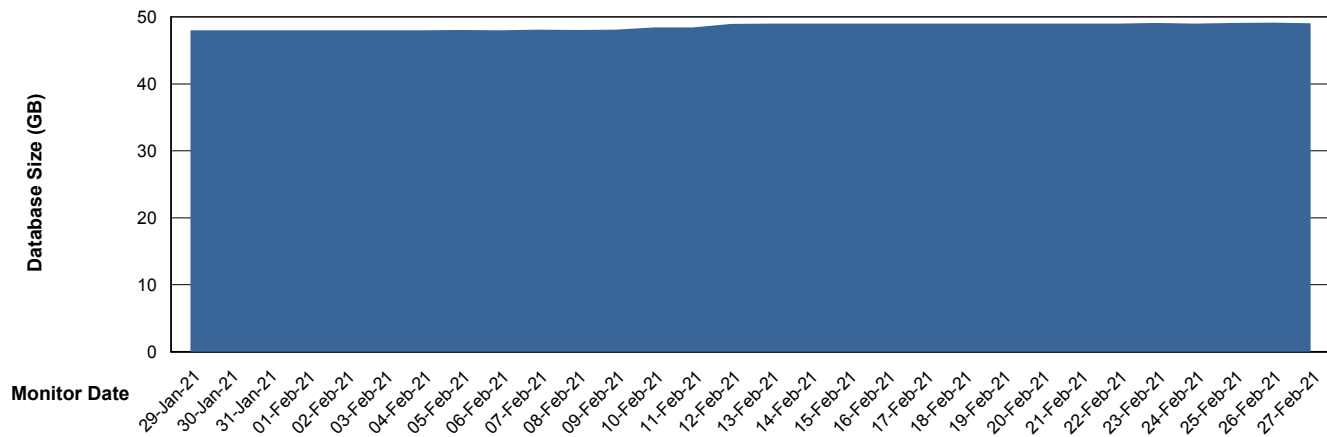

Database Performance SPODB_Production

DB Processes Max 300
DB Sessions Max 472

Weekly SLA Customer Report

Customer SPO_Production Silver
Database ID 57

Database Performance SPODB_Standby

DB Processes Max 300
DB Sessions Max 472

Weekly SLA Customer Report

Customer SPO_Production Silver
Database ID 57

DATABASE SIZE SPODB_BI

Database growth over last month

DATABASE SIZE SPODB_Production

Database growth over last month

Weekly SLA Customer Report