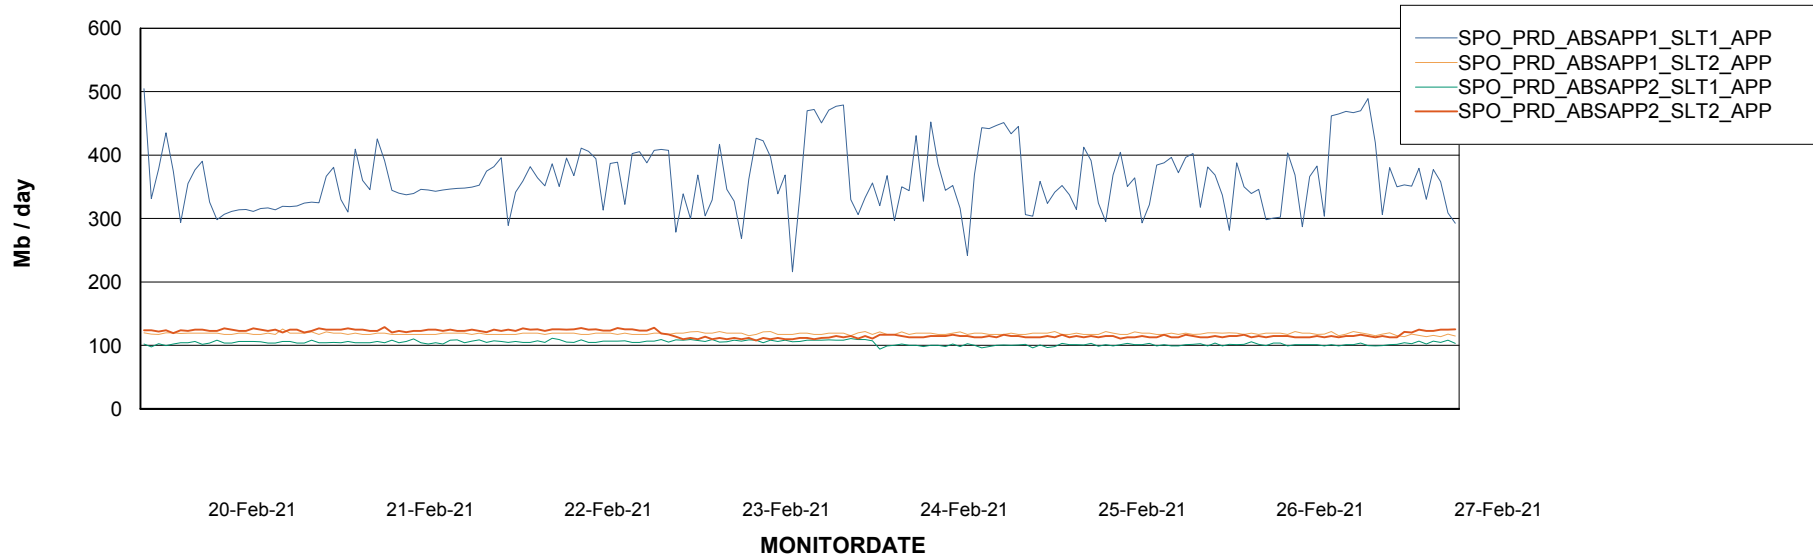

Standby Database Health SPO_Production Silver

Recovery lag for last 7 days

Weekly SLA Customer Report

Customer SPO_Production Silver
Database ID 57

ABSSolute Application Server Services

Avg memory used per ABS Server Service

Avg users per day per ABS server

Weekly SLA Customer Report

Customer SPO_Production Silver
Database ID 57

ABSSolute Application ReportServer Services

Avg memory used per ReportServer Service

Weekly SLA Customer Report