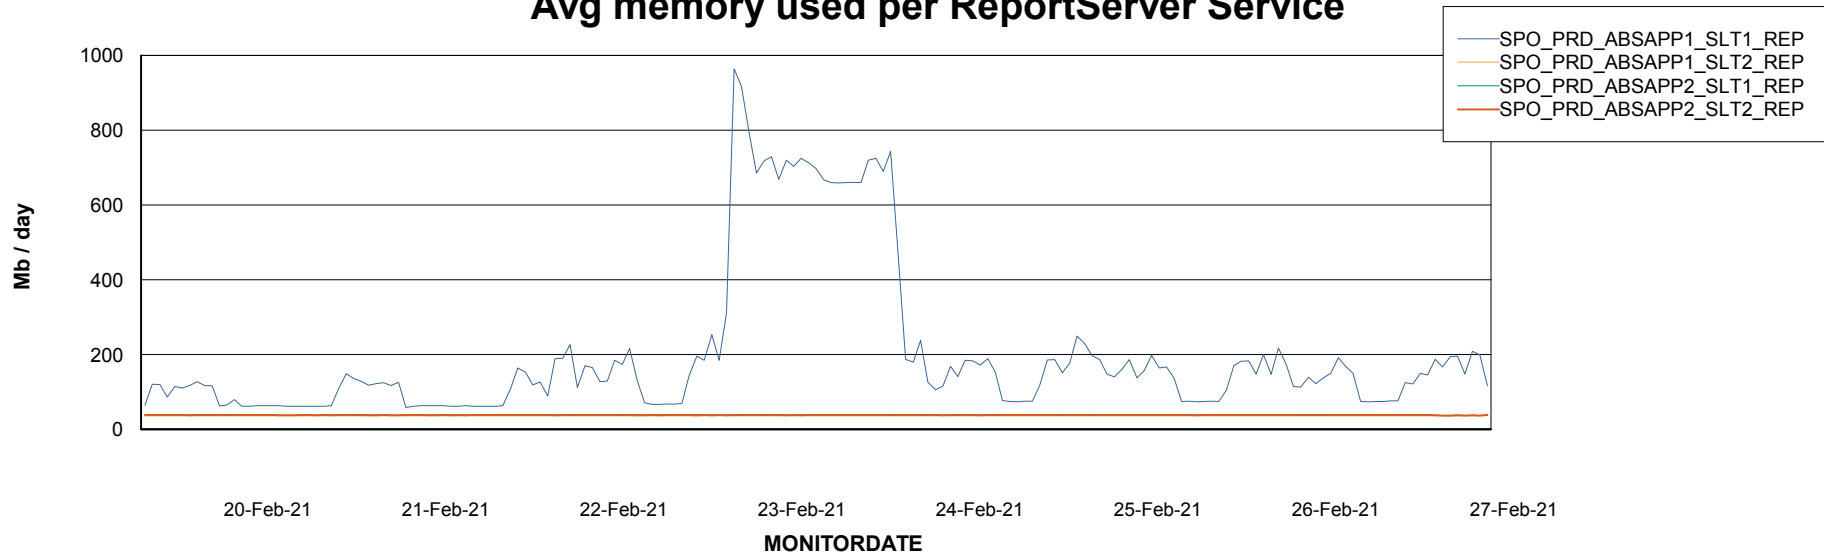

Avg users per day per ABS server

Weekly SLA Customer Report

Customer SPO_Production Silver
Database ID 57

ABSSolute Application ReportServer Services

Avg memory used per ReportServer Service

Weekly SLA Customer Report