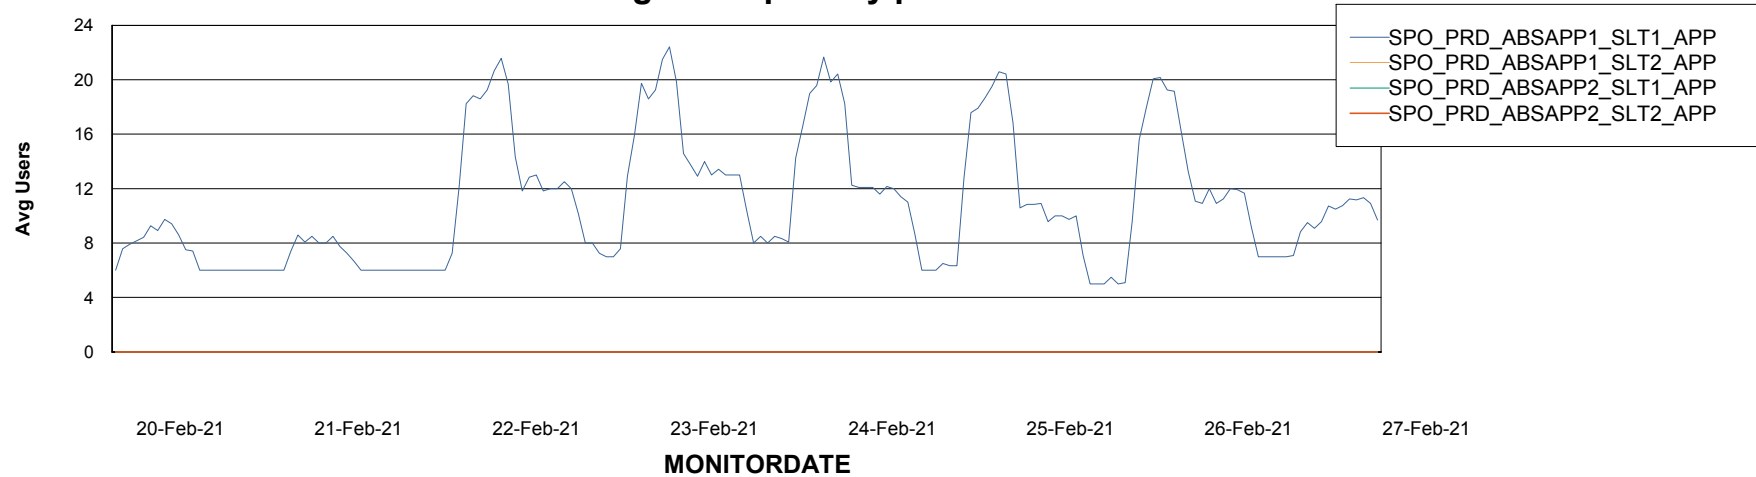

Avg users per day per ABS server