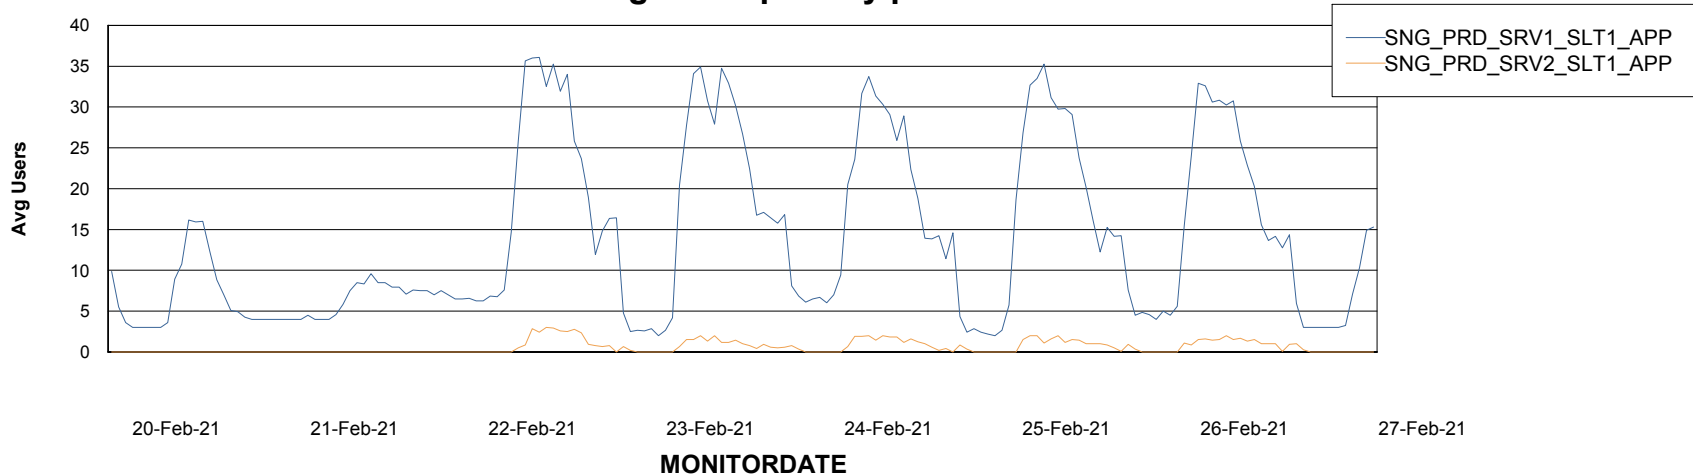

Avg users per day per ABS server