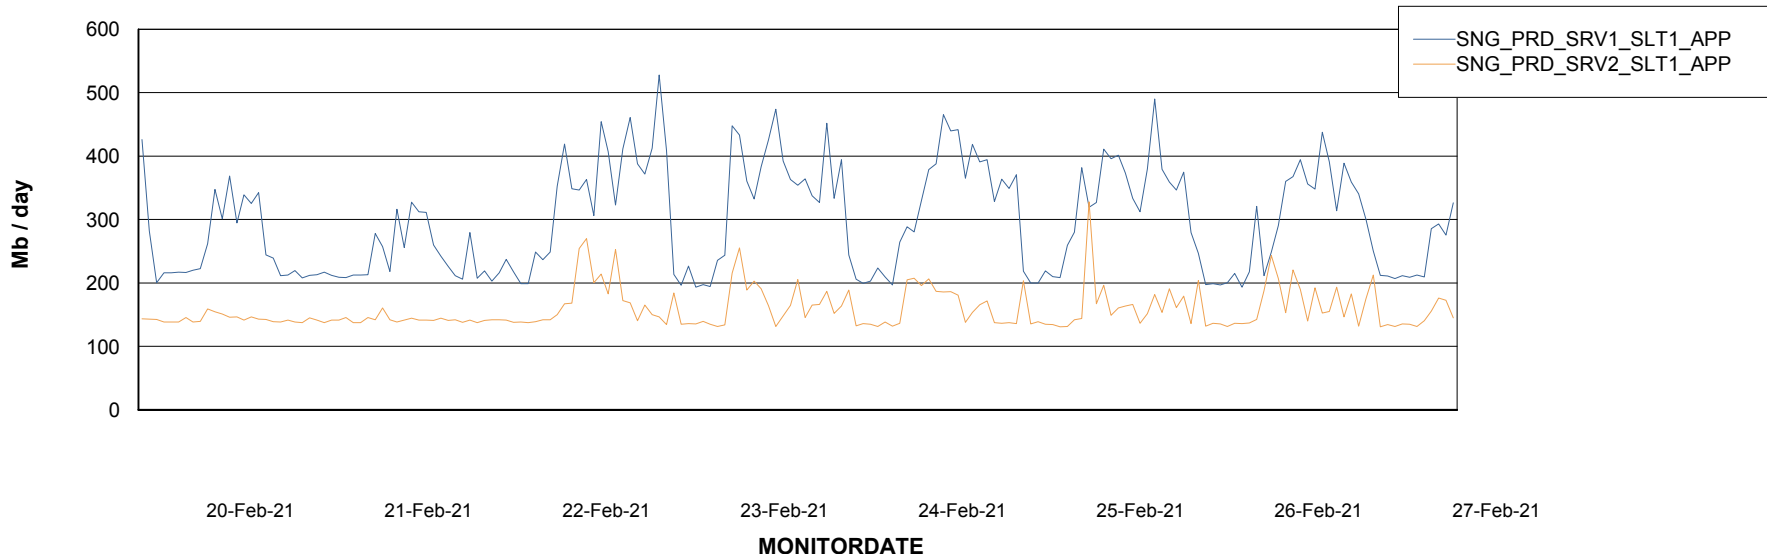

ABSSolute Application Server Services

Avg memory used per ABS Server Service