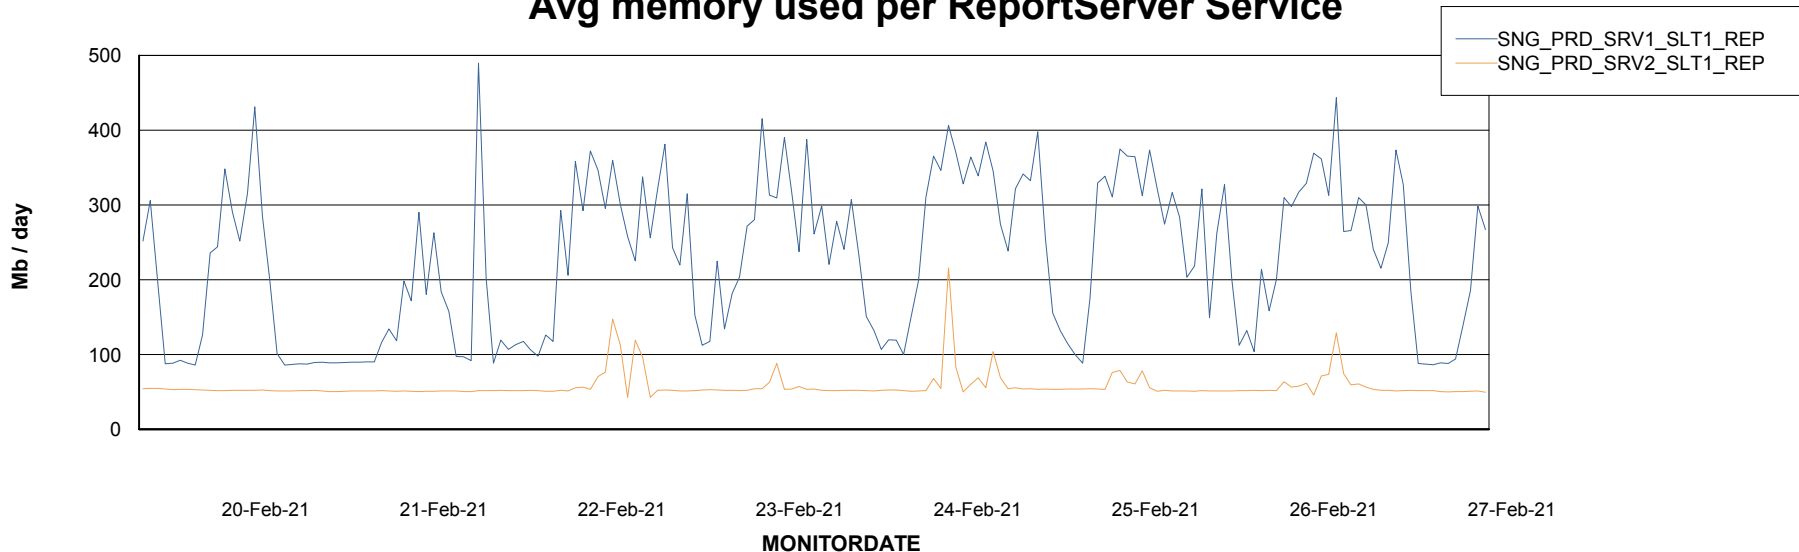

ABSSolute Application ReportServer Services

Avg memory used per ReportServer Service