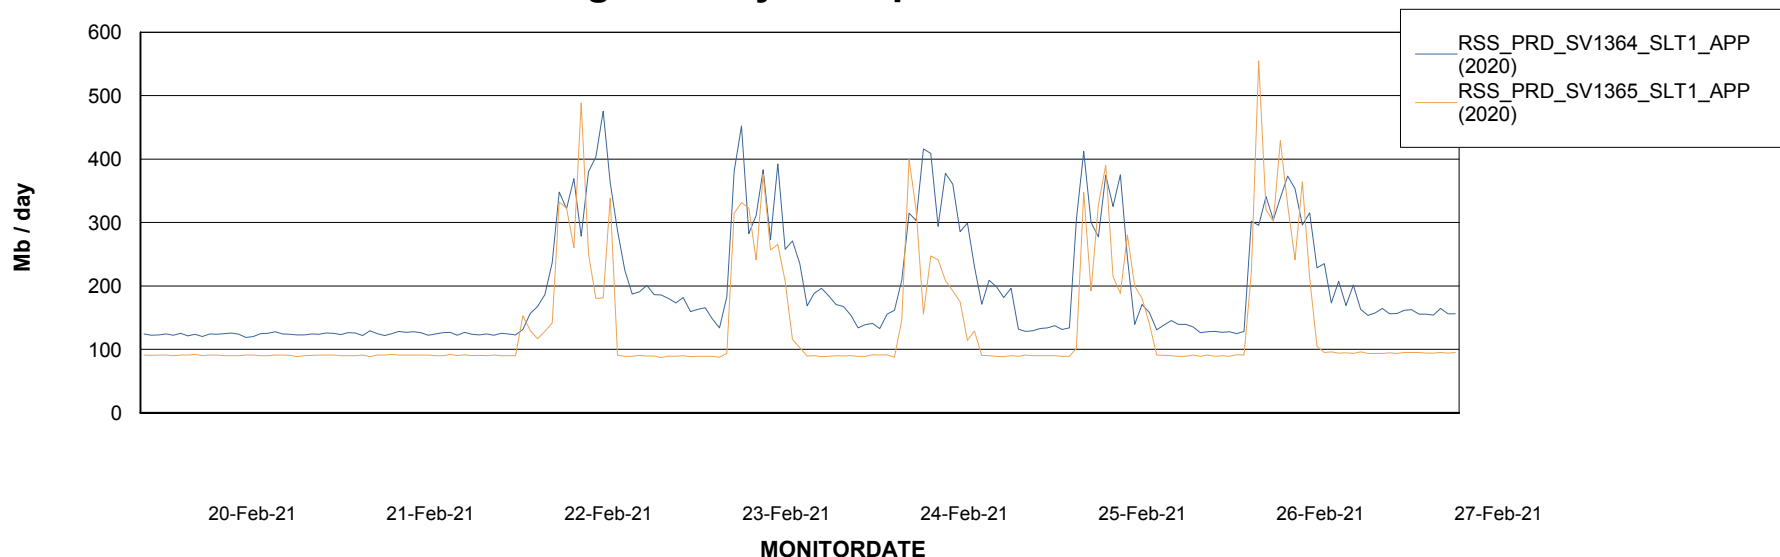

Database Tablespace RSS_DB_Primary (2020)

Date	Tablespace Name	Filesize (Gb)	Usedsize (Gb)	Percentage free
27-Feb-21	ABSDATA	42	31	26
	INDX	37	32	14
26-Feb-21	ABSDATA	42	31	26
	INDX	37	32	14
25-Feb-21	ABSDATA	42	31	26
	INDX	37	32	14
24-Feb-21	ABSDATA	42	31	26
	INDX	37	31	16
23-Feb-21	ABSDATA	42	31	26
	INDX	37	31	16
22-Feb-21	ABSDATA	42	31	26
	INDX	37	31	16
21-Feb-21	ABSDATA	42	31	26
	INDX	37	31	16

Weekly SLA Customer Report

Customer RSS Production
Database ID 52

ABSSolute Application Server Services

Avg memory used per ABS Server Service

Avg users per day per ABS server

Weekly SLA Customer Report

Customer RSS Production
Database ID 52