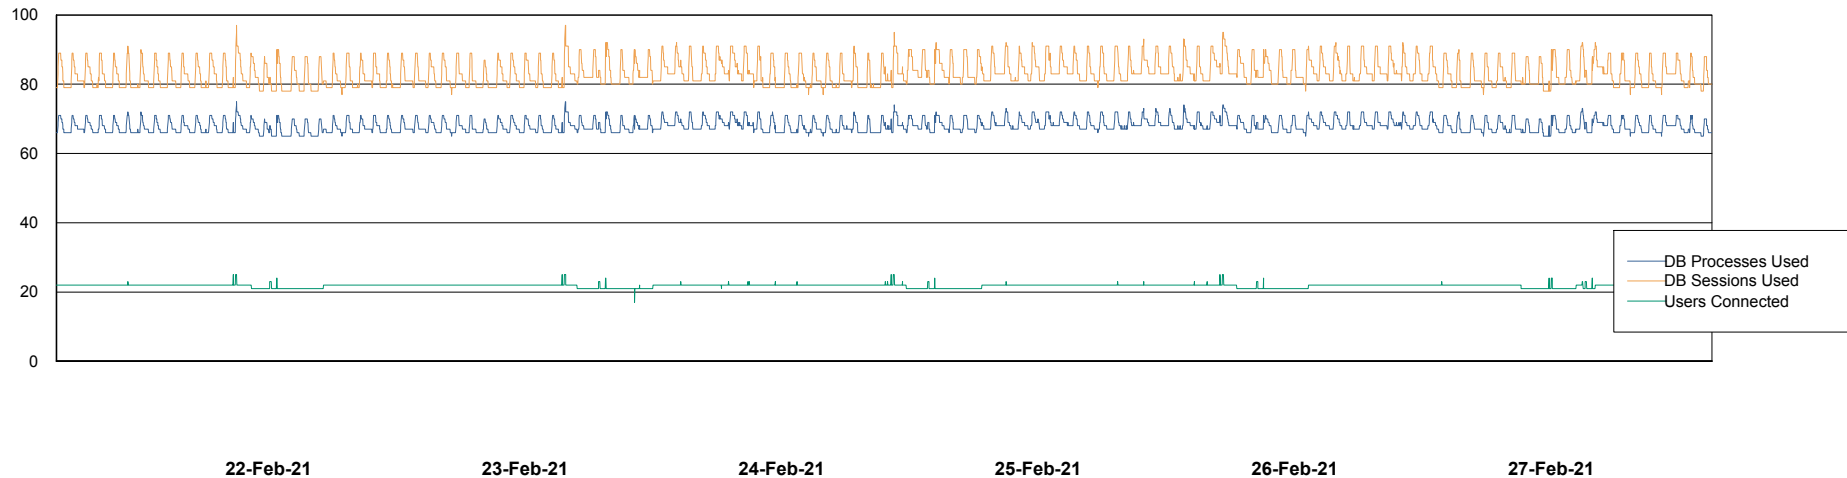

Database Performance RSS_DB_Primary (2020)

DB Processes Max 300
DB Sessions Max 472