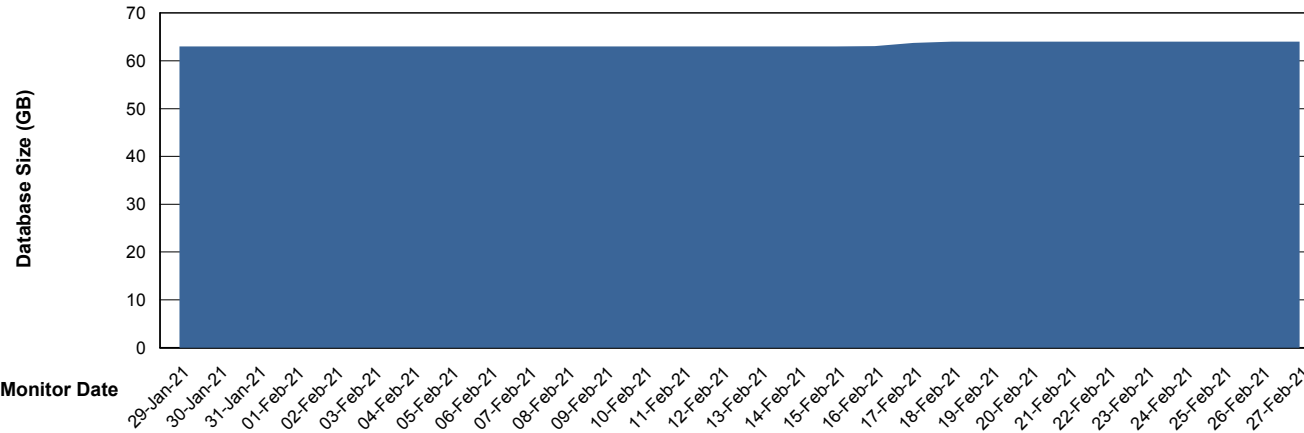

Database Performance RSS_DB_Standby (2020)

DB Processes Max 300
DB Sessions Max 472

Weekly SLA Customer Report

Customer RSS Production
 Database ID 52

DATABASE SIZE RSS_DB_Primary (2020)

Database growth over last month

Database Tablespace RSS_DB_Primary (2020)

Date	Tablespace Name	Filesize (Gb)	Usedsize (Gb)	Percentage free
27-Feb-21	ABSDATA	42	31	26
	INDX	37	32	14
26-Feb-21	ABSDATA	42	31	26
	INDX	37	32	14
25-Feb-21	ABSDATA	42	31	26
	INDX	37	32	14
24-Feb-21	ABSDATA	42	31	26
	INDX	37	31	16
23-Feb-21	ABSDATA	42	31	26
	INDX	37	31	16
22-Feb-21	ABSDATA	42	31	26
	INDX	37	31	16
21-Feb-21	ABSDATA	42	31	26
	INDX	37	31	16