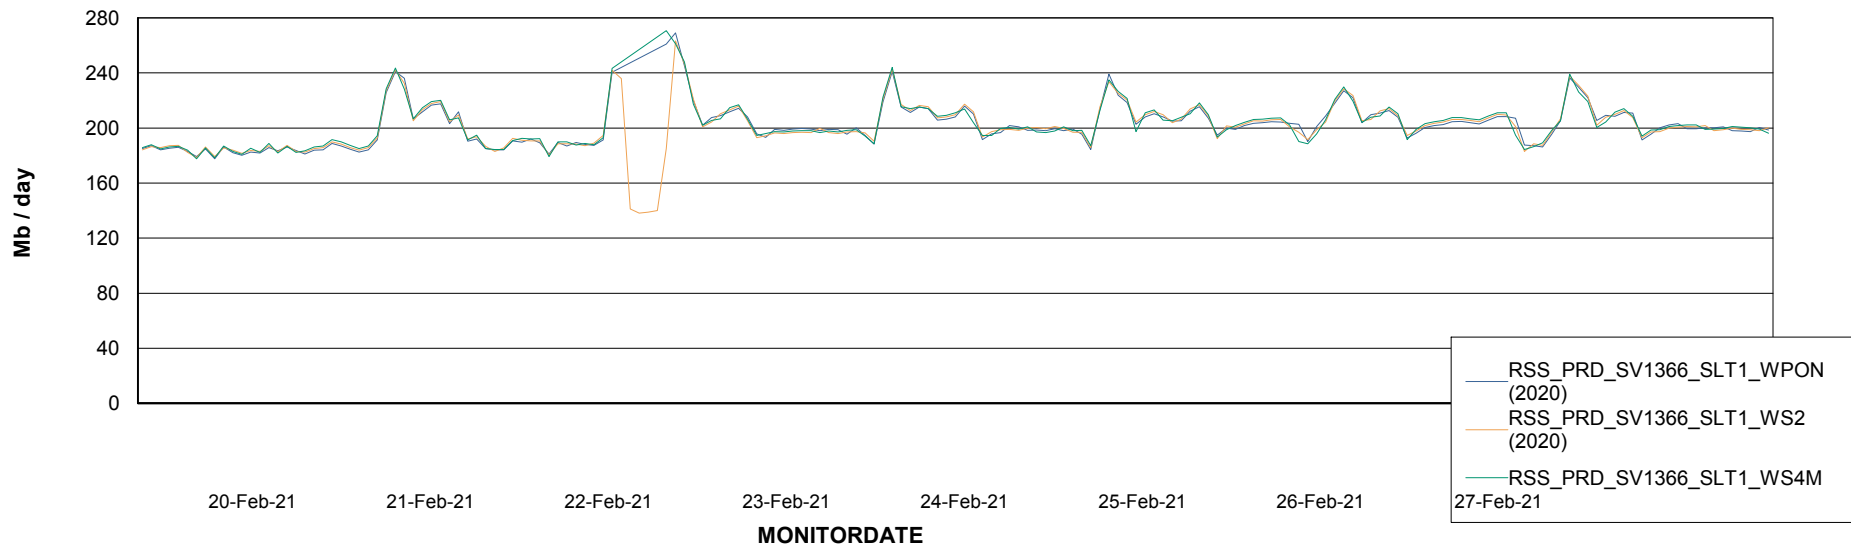

ABSSolute Application ReportServer Services

Avg memory used per ReportServer Service

Weekly SLA Customer Report

Customer RSS Production
Database ID 52

ABSSolute Web Component Services

Avg memory used per ABS Web component