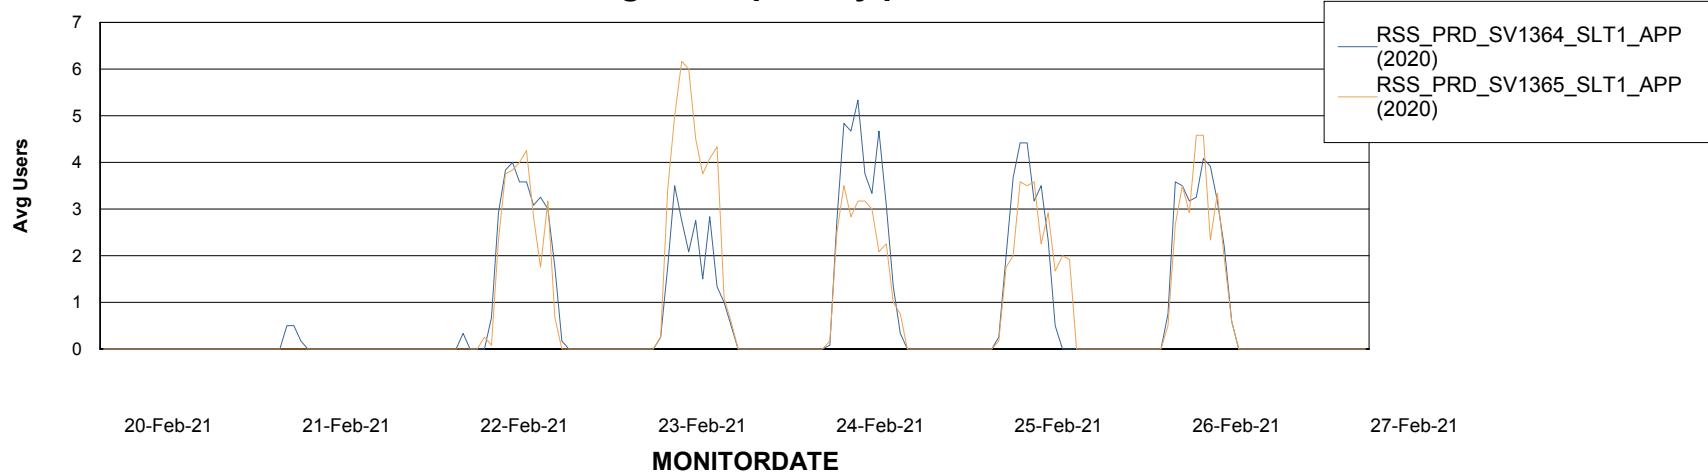

Database Tablespace RSS_DB_Primary (2020)

Date	Tablespace Name	Filesize (Gb)	Usedsize (Gb)	Percentage free
27-Feb-21	ABSDATA	42	31	26
	INDX	37	32	14
26-Feb-21	ABSDATA	42	31	26
	INDX	37	32	14
25-Feb-21	ABSDATA	42	31	26
	INDX	37	32	14
24-Feb-21	ABSDATA	42	31	26
	INDX	37	31	16
23-Feb-21	ABSDATA	42	31	26
	INDX	37	31	16
22-Feb-21	ABSDATA	42	31	26
	INDX	37	31	16
21-Feb-21	ABSDATA	42	31	26
	INDX	37	31	16

Weekly SLA Customer Report

Customer RSS Production
Database ID 52

ABSSolute Application Server Services

Avg memory used per ABS Server Service

Avg users per day per ABS server

Weekly SLA Customer Report

Customer RSS Production
Database ID 52