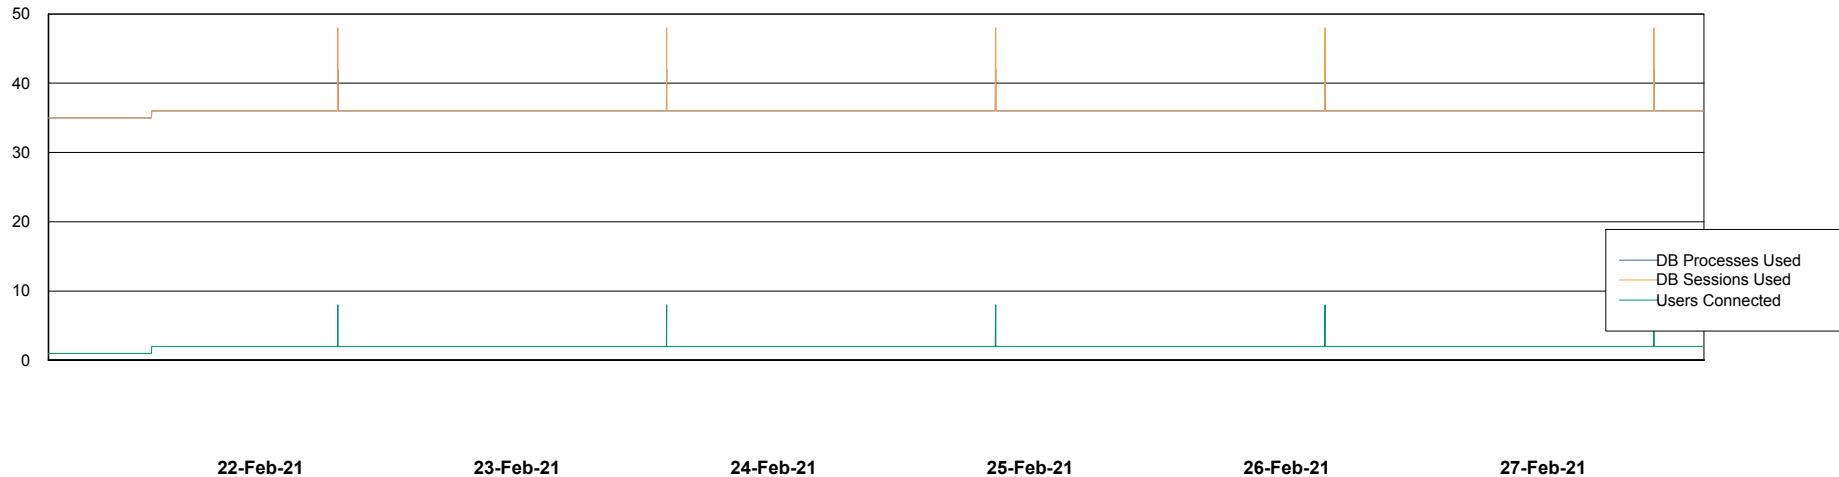

Database Performance RSS_DB_Standby (2020)

DB Processes Max 300
DB Sessions Max 472