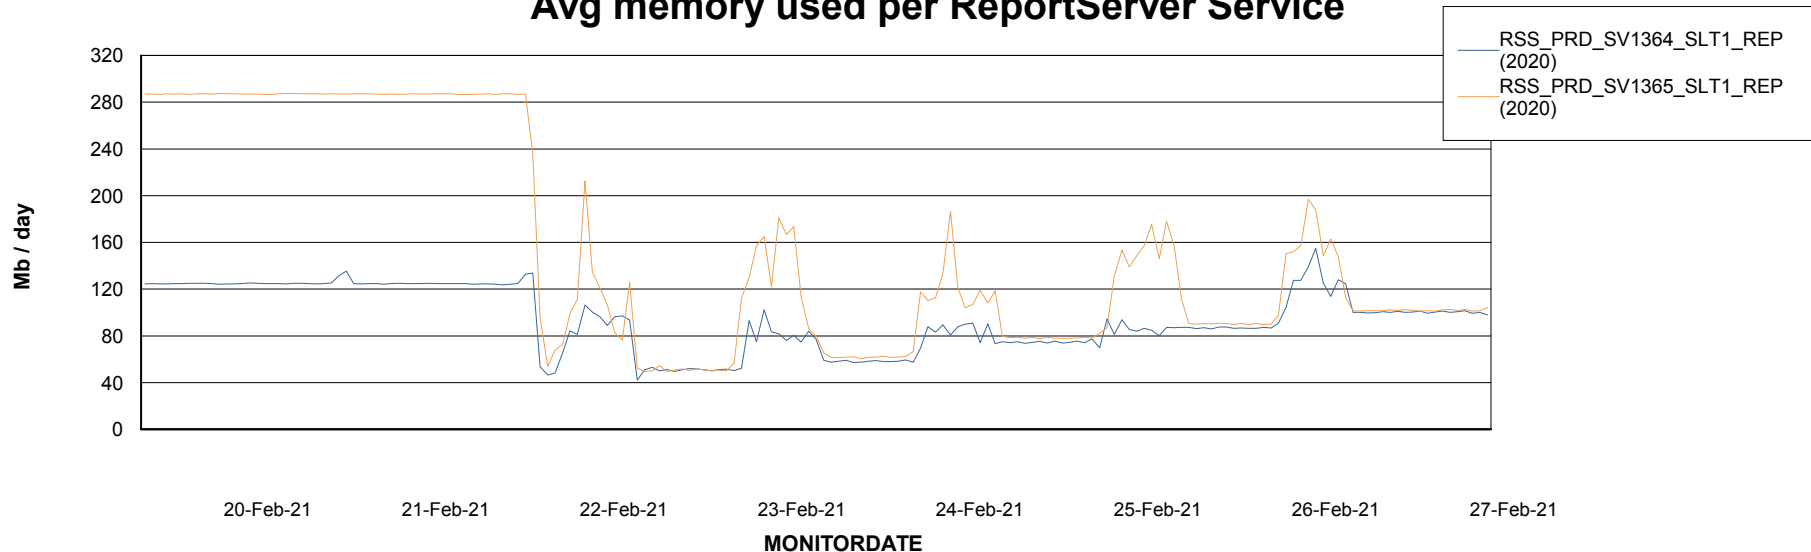

ABSSolute Application ReportServer Services

Avg memory used per ReportServer Service