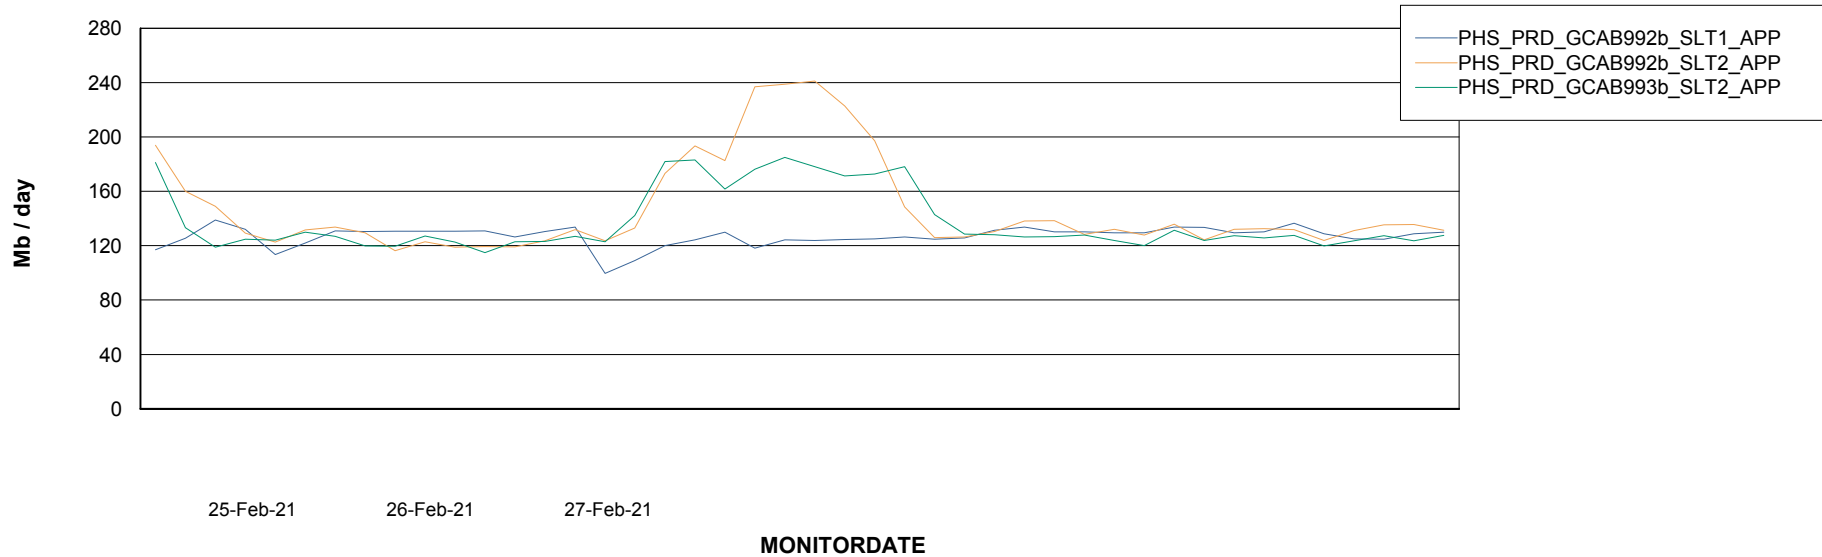

Date	Tablespace Name	Filesize (Gb)	Usedsize (Gb)	Percentage free
27-Feb-21	ABSDATA	116	93	19
	INDX	146	122	16
26-Feb-21	ABSDATA	116	93	19
	INDX	146	122	16
25-Feb-21	ABSDATA	116	93	20
	INDX	146	122	17

Weekly SLA Customer Report

Customer PHS_Production
Database ID 47

ABSSolute Application Server Services

Avg memory used per ABS Server Service

Avg users per day per ABS server

Weekly SLA Customer Report

Customer PHS_Production
Database ID 47