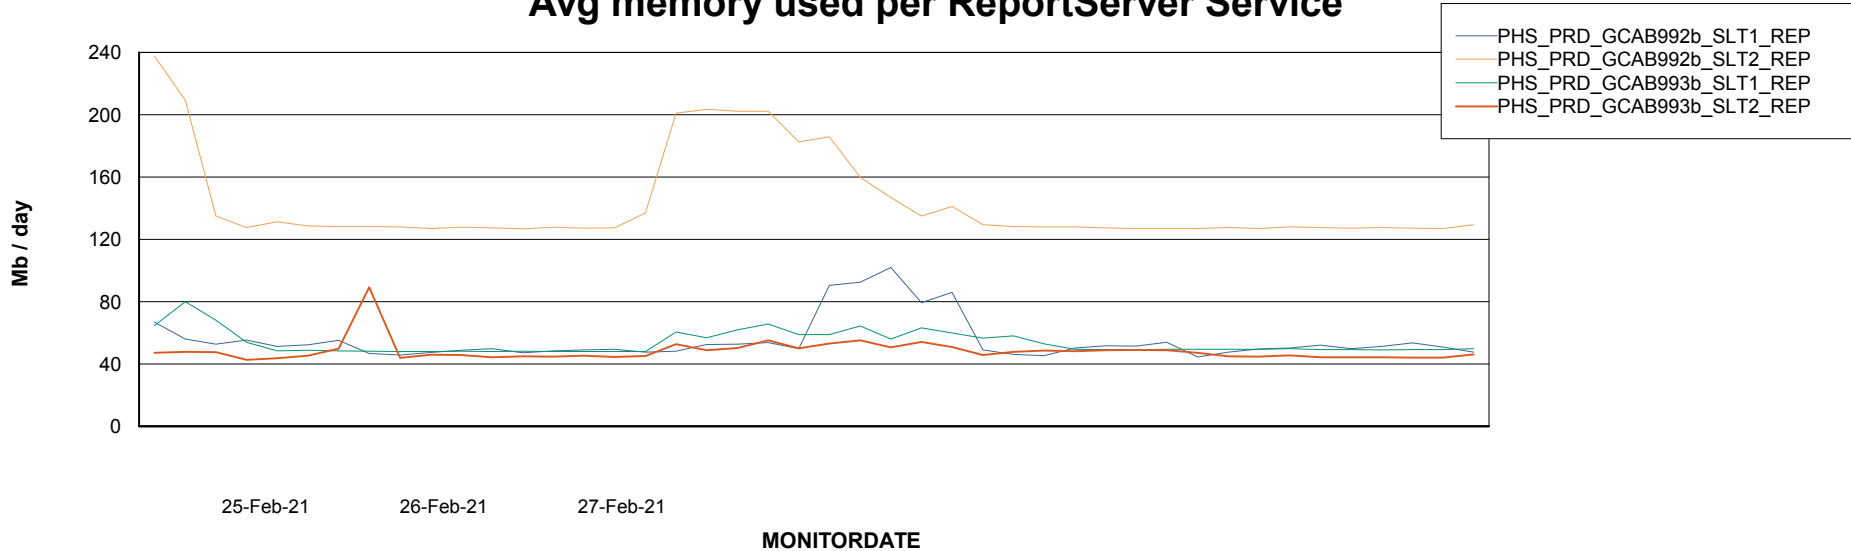

ABSSolute Application ReportServer Services

Avg memory used per ReportServer Service