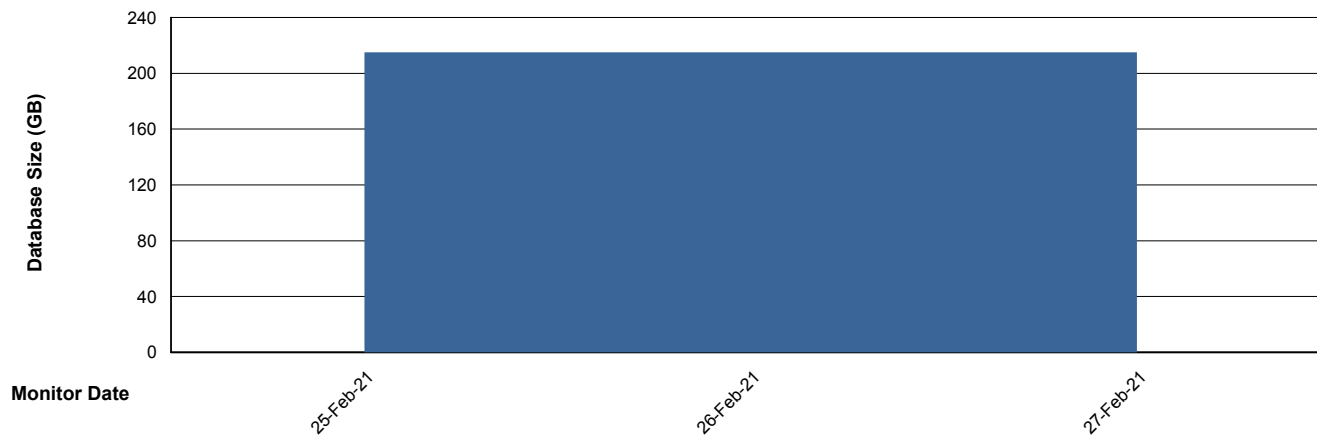

DATABASE SIZE PHSDB_Production

Database growth over last month