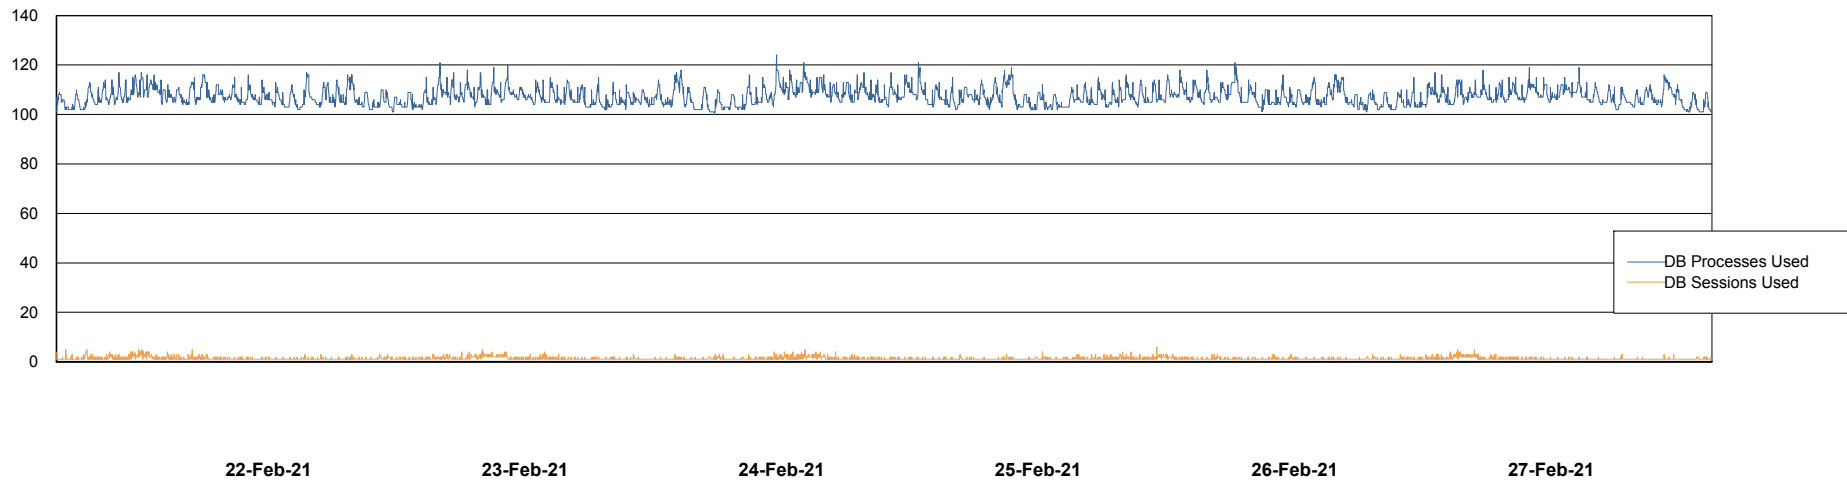

Harddisk Usage PCO_PRD_ORACLE2

	Free disk space on C: (%)	Total disk space on C: (Gb)	Used disk space on C: (Gb)	Free disk space on D: (%)	Total disk space on D: (Gb)	Used disk space on D: (Gb)
27-Feb-21	75	279	71	23	838	643
26-Feb-21	75	279	71	23	838	642
25-Feb-21	75	279	71	23	838	642
24-Feb-21	75	279	71	23	838	642
23-Feb-21	75	279	71	23	838	641
22-Feb-21	75	279	71	23	838	641
21-Feb-21	75	279	71	23	838	644

Weekly SLA Customer Report

Customer PCO Production
Database ID 44

Database Performance PCODB_Production

DB Processes Max 350

Weekly SLA Customer Report

Customer PCO Production
Database ID 44

Database Performance PCODB_Standby