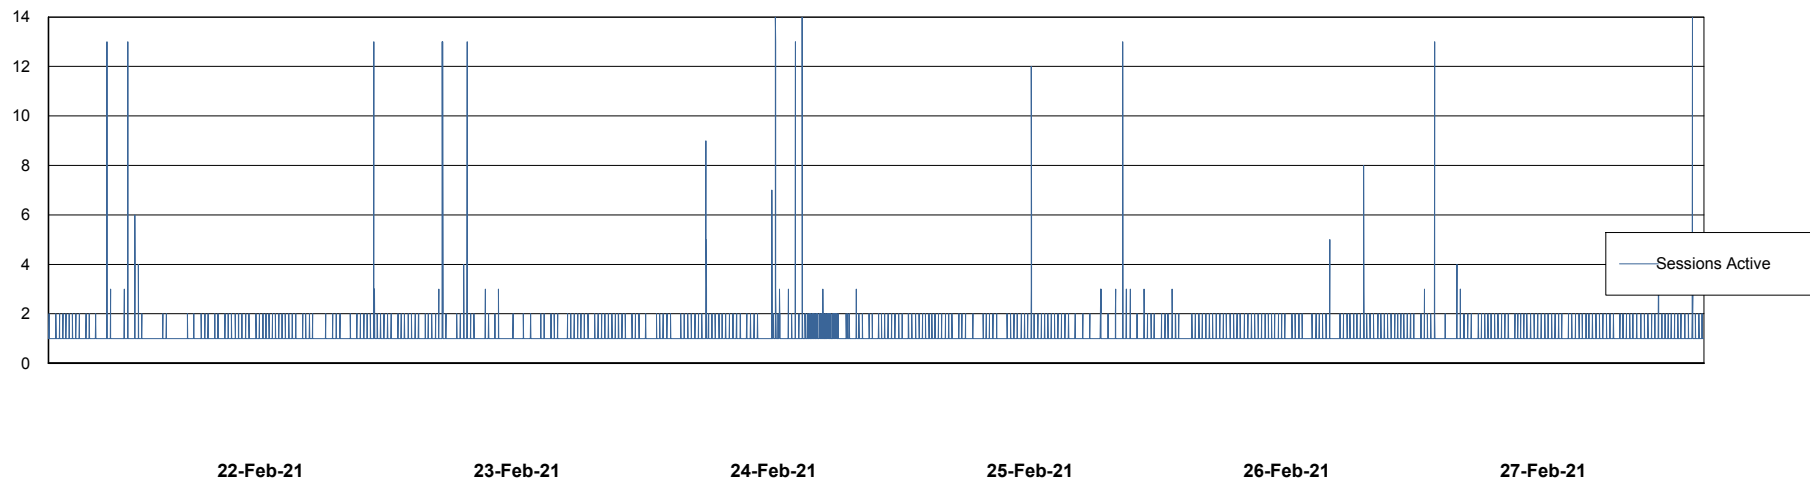

Database Performance PCODB_Standby

DB Processes Max 350