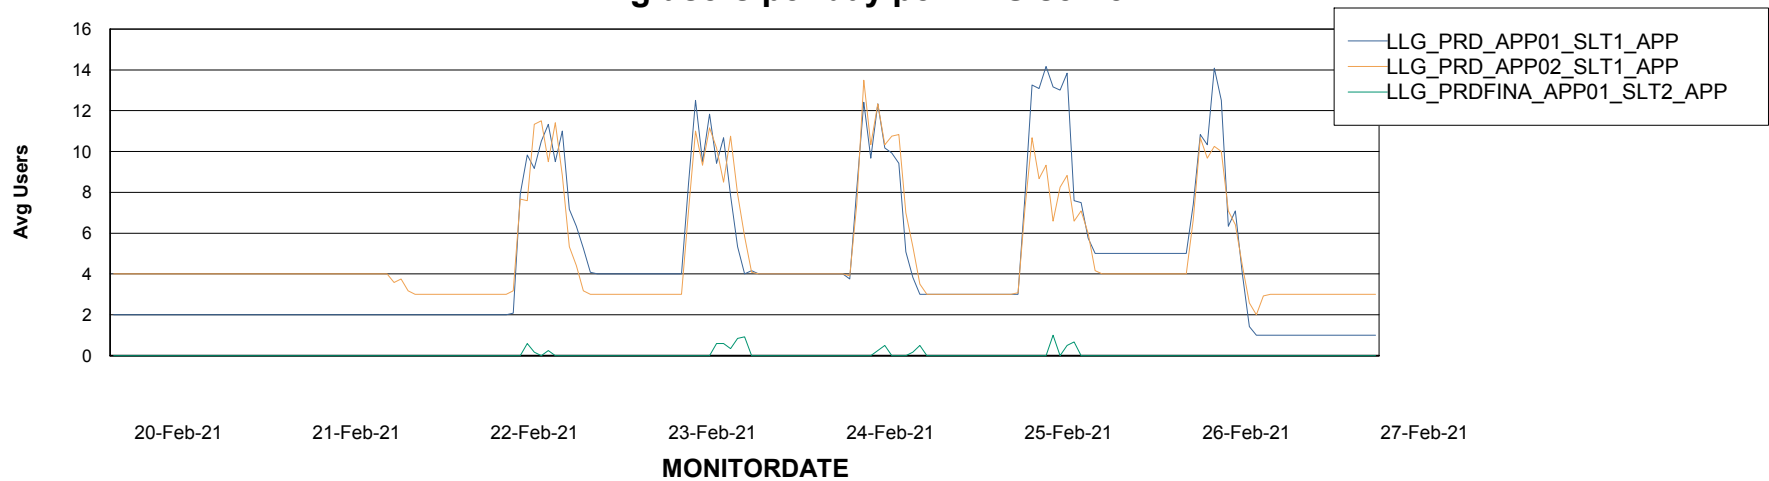

Avg users per day per ABS server