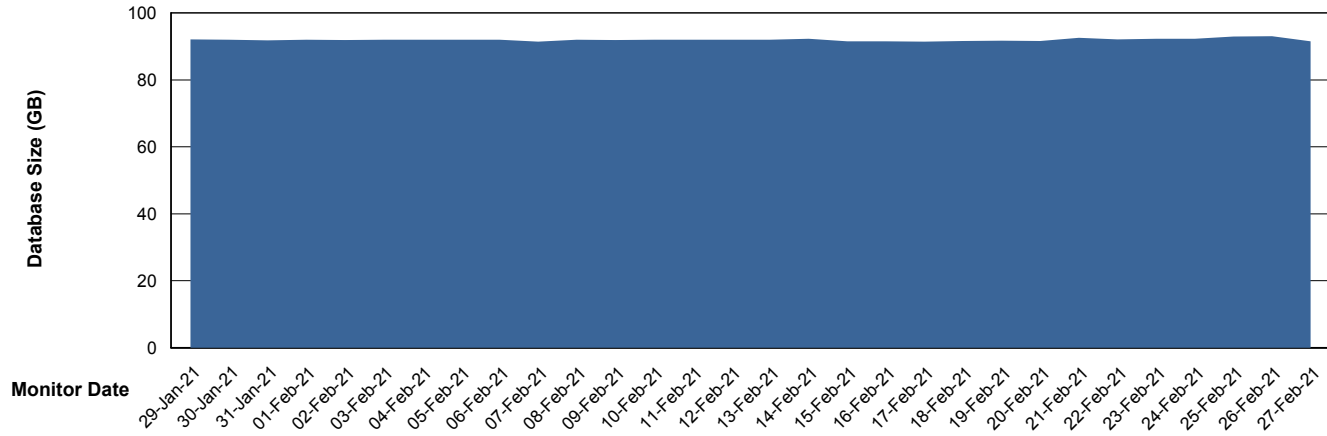

Database Performance LLGDB_Production

DB Processes Max 300
DB Sessions Max 480

Weekly SLA Customer Report

Customer LLG_Production
Database ID 53

Database Performance LLGDB_Standby

DB Processes Max 300
DB Sessions Max 480

Weekly SLA Customer Report

Customer LLG_Production
Database ID 53

DATABASE SIZE LLGDB_BI02

Database growth over last month

DATABASE SIZE LLGDB_Production

Database growth over last month

Weekly SLA Customer Report