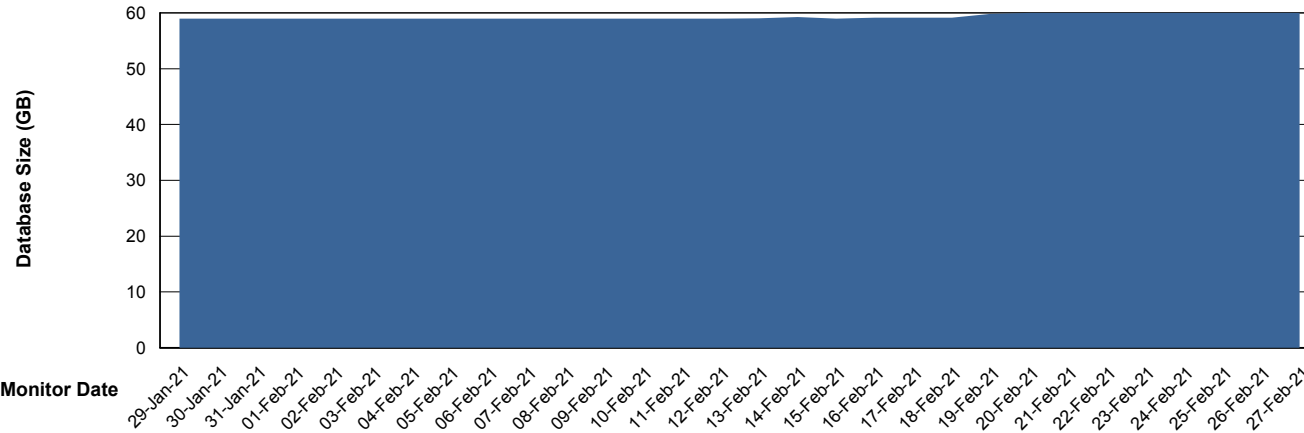

DATABASE SIZE KLADB_Production

Database growth over last month

Database Tablespace KLADB_Production

Date	Tablespace Name	Filesize (Gb)	Usedsize (Gb)	Percentage free
27-Feb-21	ABSDATA	40	30	25
	INDX	40	27	33
26-Feb-21	ABSDATA	40	30	25
	INDX	40	27	33
25-Feb-21	ABSDATA	40	30	25
	INDX	40	27	33
24-Feb-21	ABSDATA	40	30	25
	INDX	40	27	33
23-Feb-21	ABSDATA	40	30	25
	INDX	40	27	33
22-Feb-21	ABSDATA	40	30	25
	INDX	40	27	33
21-Feb-21	ABSDATA	40	30	25
	INDX	40	27	33