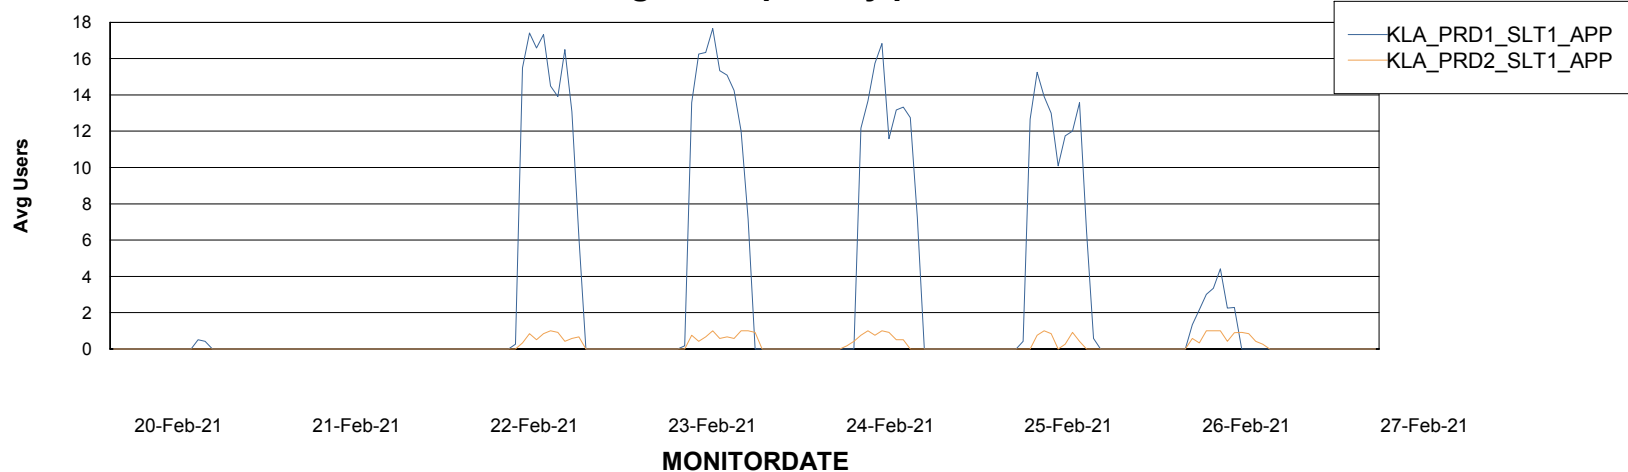

Weekly SLA Customer Report

Customer KLA_Production
Database ID 65

ABSSolute Application Server Services

Avg memory used per ABS Server Service

Avg users per day per ABS server

Weekly SLA Customer Report

Customer KLA_Production
Database ID 65