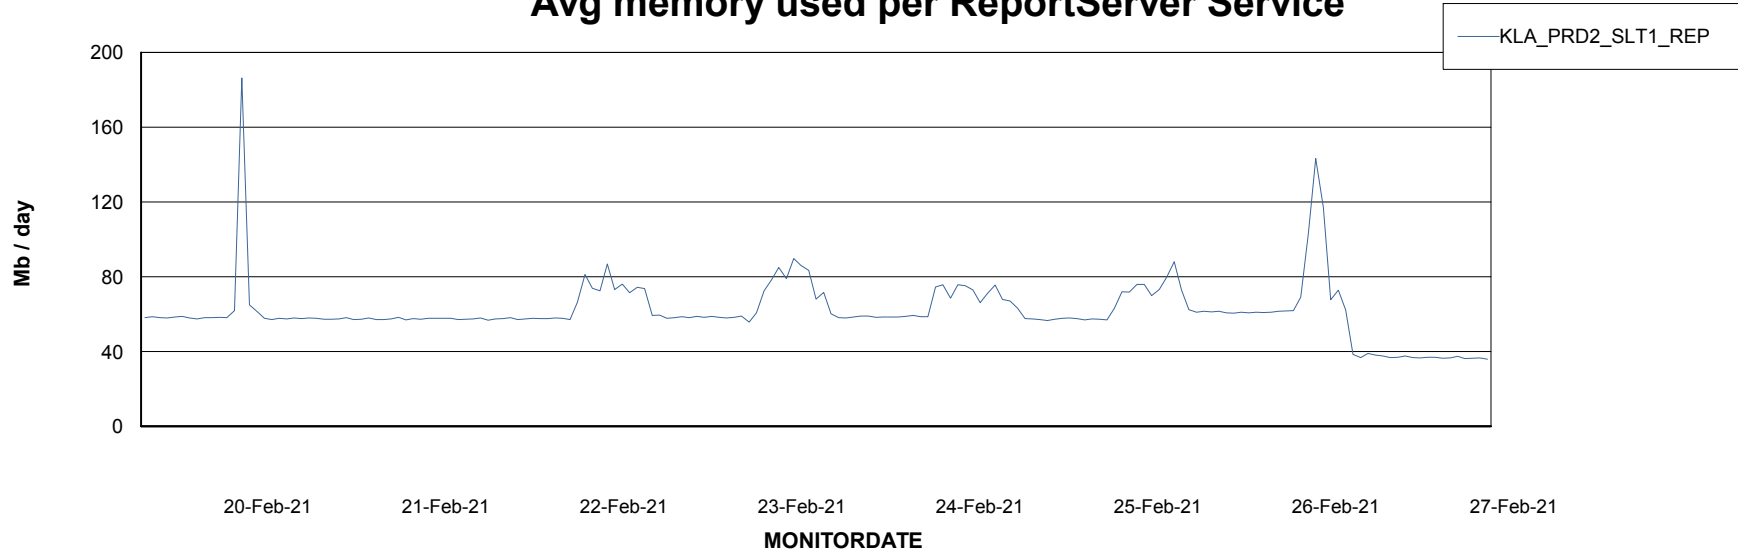

ABSSolute Application ReportServer Services

Avg memory used per ReportServer Service