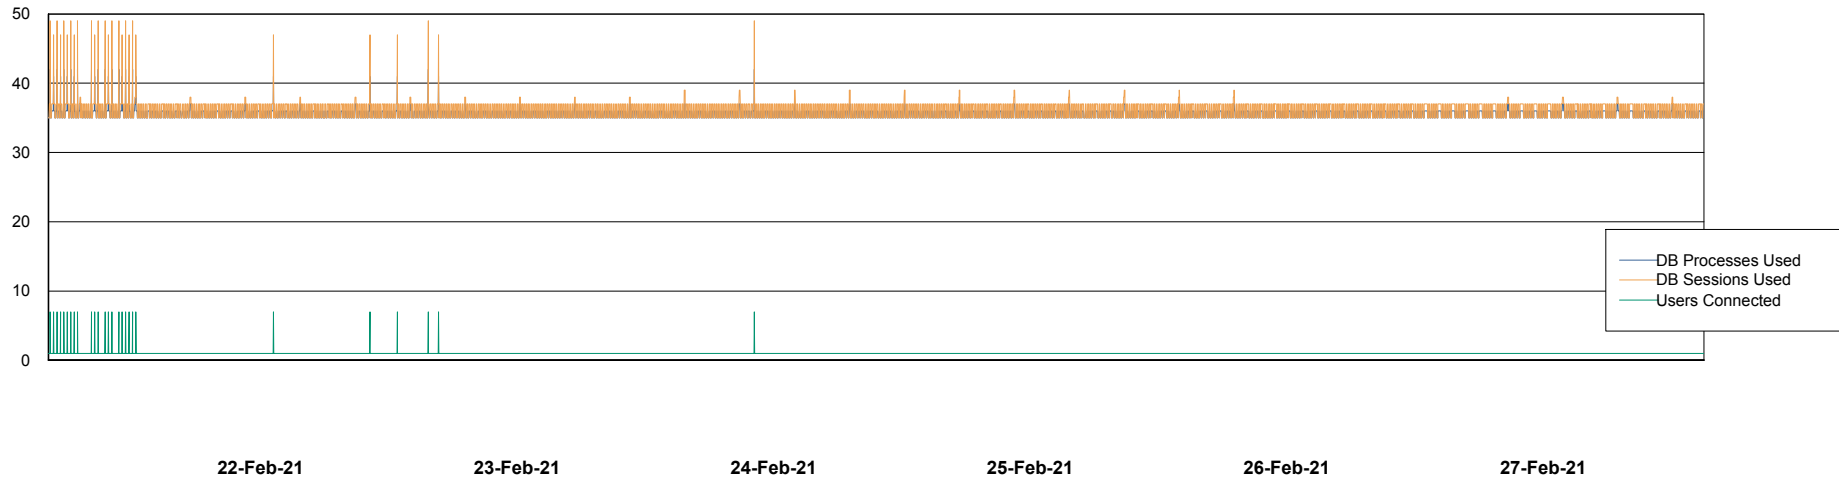

22-Feb-21 23-Feb-21 24-Feb-21 25-Feb-21 26-Feb-21 27-Feb-21

Weekly SLA Customer Report

Customer KLA_Production
Database ID 65

Database Performance KLADB_Standby

DB Processes Max 1,000
DB Sessions Max 1,524