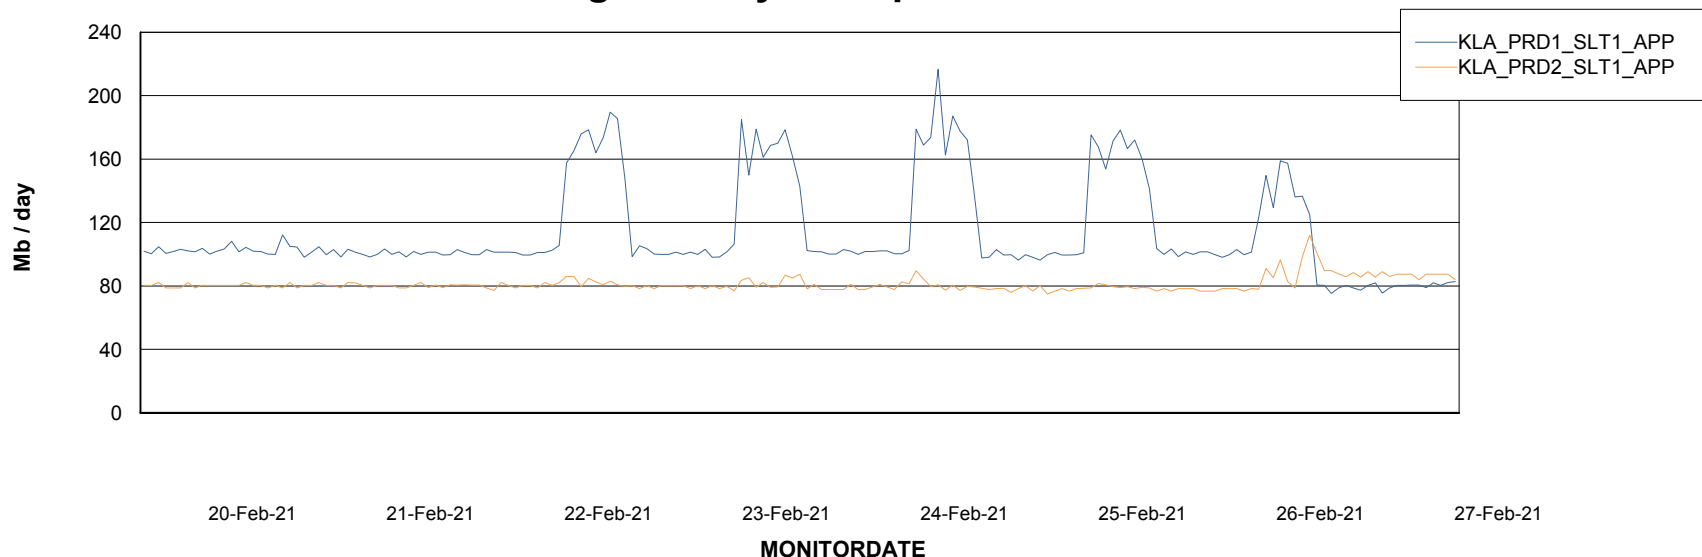

Weekly SLA Customer Report

Customer KLA_Production
 Database ID 65

DATABASE SIZE KLADB_Production

Database growth over last month

Database Tablespace KLADB_Production

Date	Tablespace Name	Filesize (Gb)	Usedsize (Gb)	Percentage free
27-Feb-21	ABSDATA	40	30	25
	INDX	40	27	33
26-Feb-21	ABSDATA	40	30	25
	INDX	40	27	33
25-Feb-21	ABSDATA	40	30	25
	INDX	40	27	33
24-Feb-21	ABSDATA	40	30	25
	INDX	40	27	33
23-Feb-21	ABSDATA	40	30	25
	INDX	40	27	33
22-Feb-21	ABSDATA	40	30	25
	INDX	40	27	33
21-Feb-21	ABSDATA	40	30	25
	INDX	40	27	33

Weekly SLA Customer Report

Customer KLA_Production
Database ID 65

ABSSolute Application Server Services

Avg memory used per ABS Server Service

Avg users per day per ABS server

Weekly SLA Customer Report

Customer KLA_Production
Database ID 65