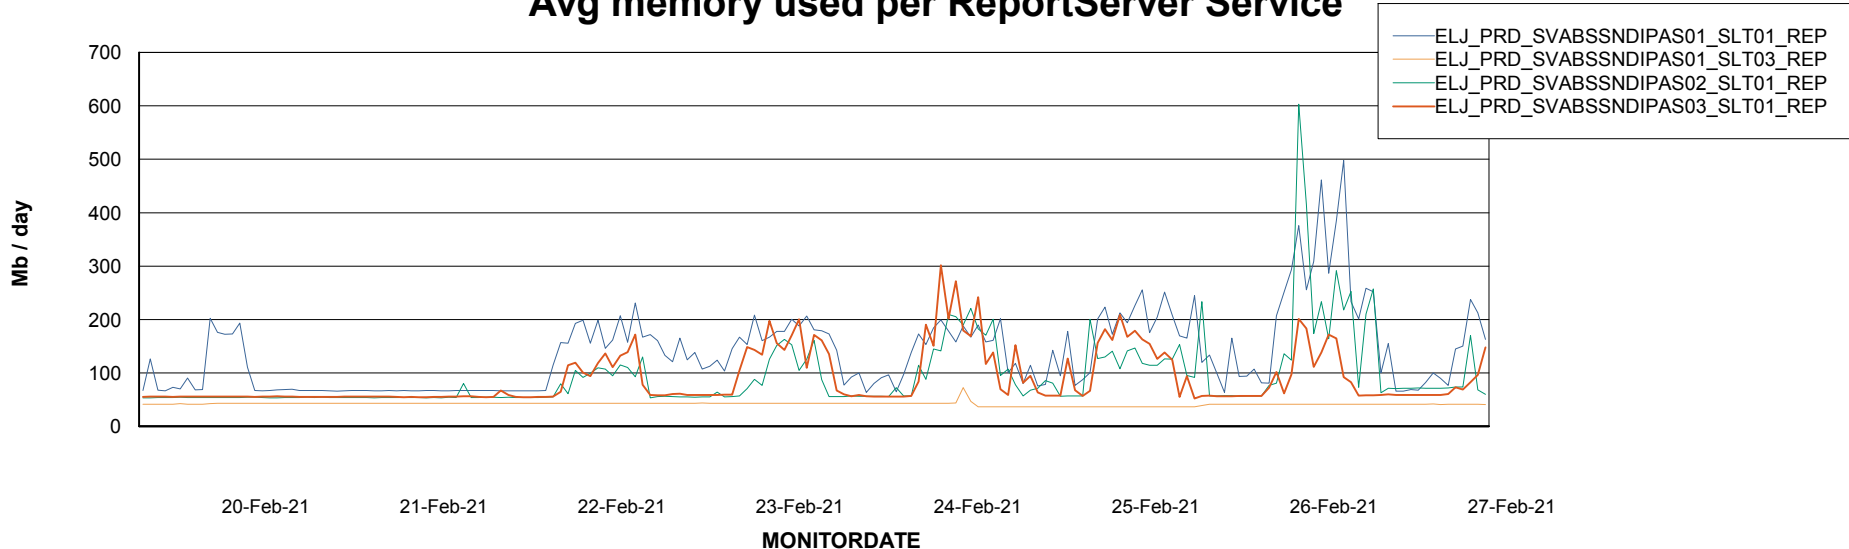

ABSSolute Application ReportServer Services

Avg memory used per ReportServer Service