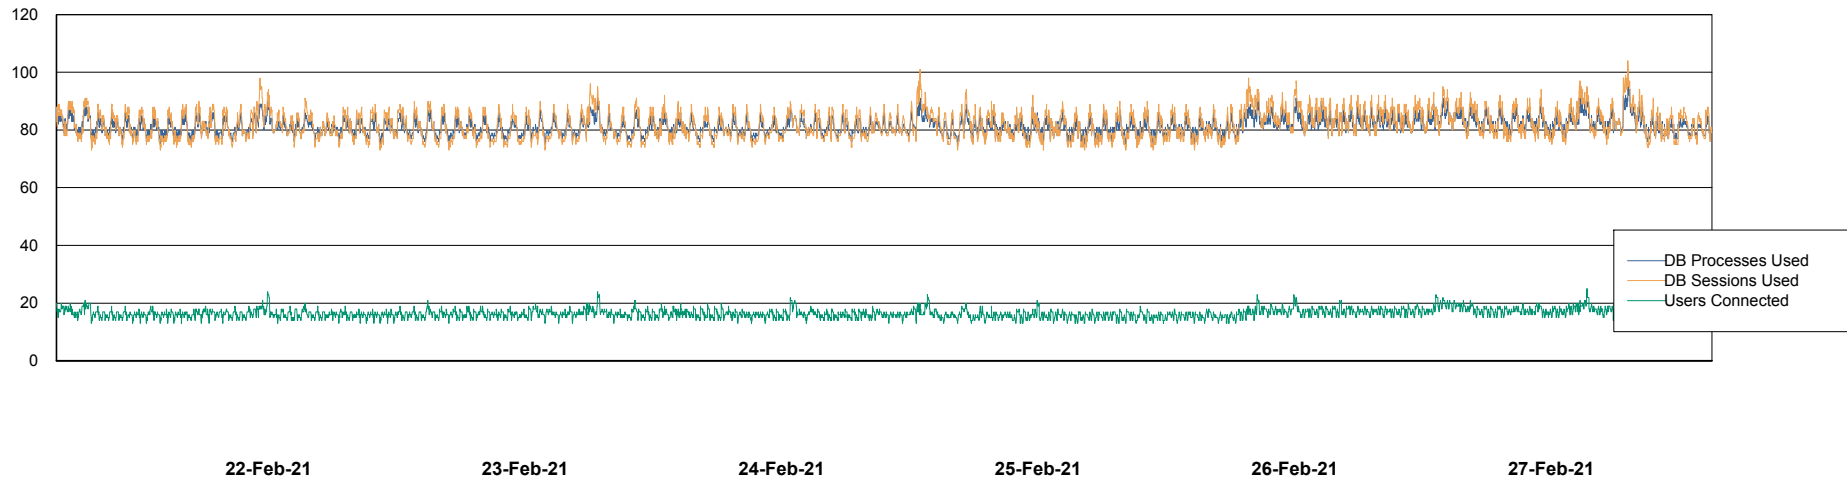

Database Performance ELJDB_PRD_BI

DB Processes Max 1,000
DB Sessions Max 1,524