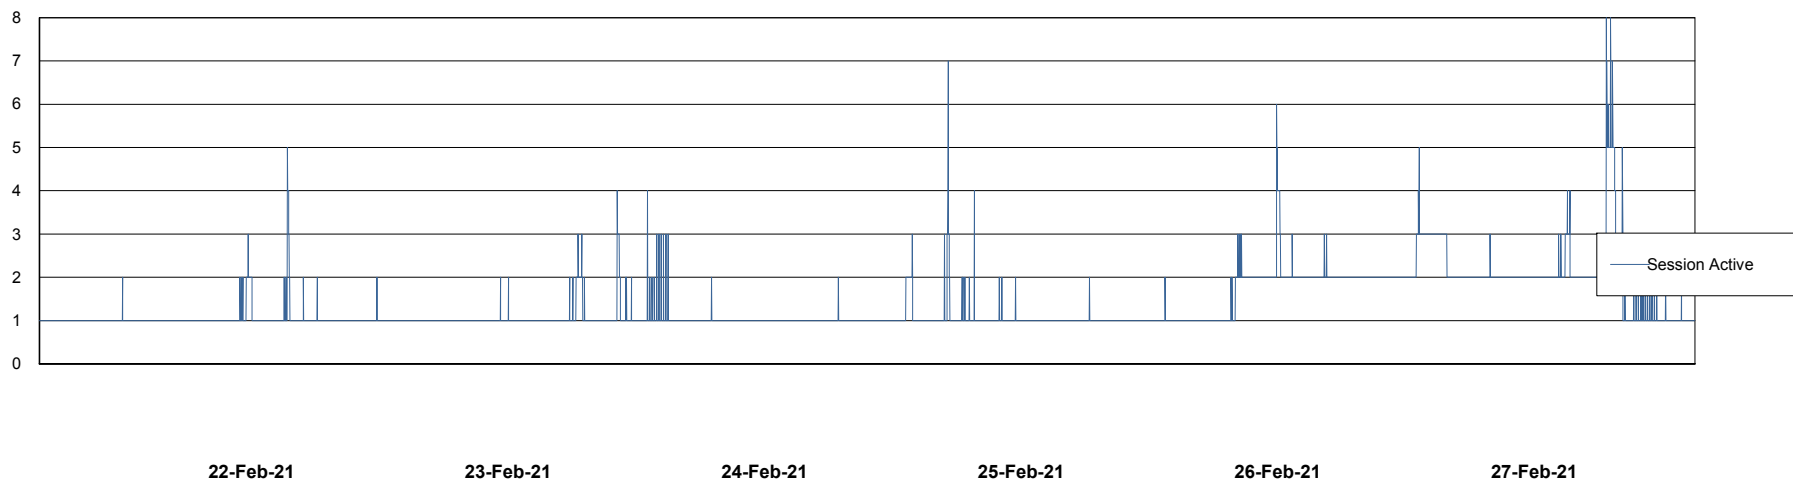

Harddisk Usage ELJ_PRD_SVABSSNDIPDB02

	Free disk space on / (%)	Total disk space on / (Gb)	Used disk space on / (Gb)	Free disk space on /home (%)	Free disk space on /u01 (%)	Total disk space on /u01 (Gb)	Used disk space on /u01 (Gb)
27-Feb-21	81	160	30	81	80	600	120
26-Feb-21	81	160	30	81	80	600	119
25-Feb-21	81	160	30	81	80	600	119
24-Feb-21	81	160	30	81	80	600	119
23-Feb-21	81	160	30	81	80	600	118
22-Feb-21	81	160	30	81	80	600	118
21-Feb-21	81	160	30	81	80	600	118

Weekly SLA Customer Report

Customer ELJ Production
Database ID 72

Database Performance ELJDB_PRD_BI

DB Processes Max 1,000
DB Sessions Max 1,524

Weekly SLA Customer Report

Customer ELJ Production
Database ID 72