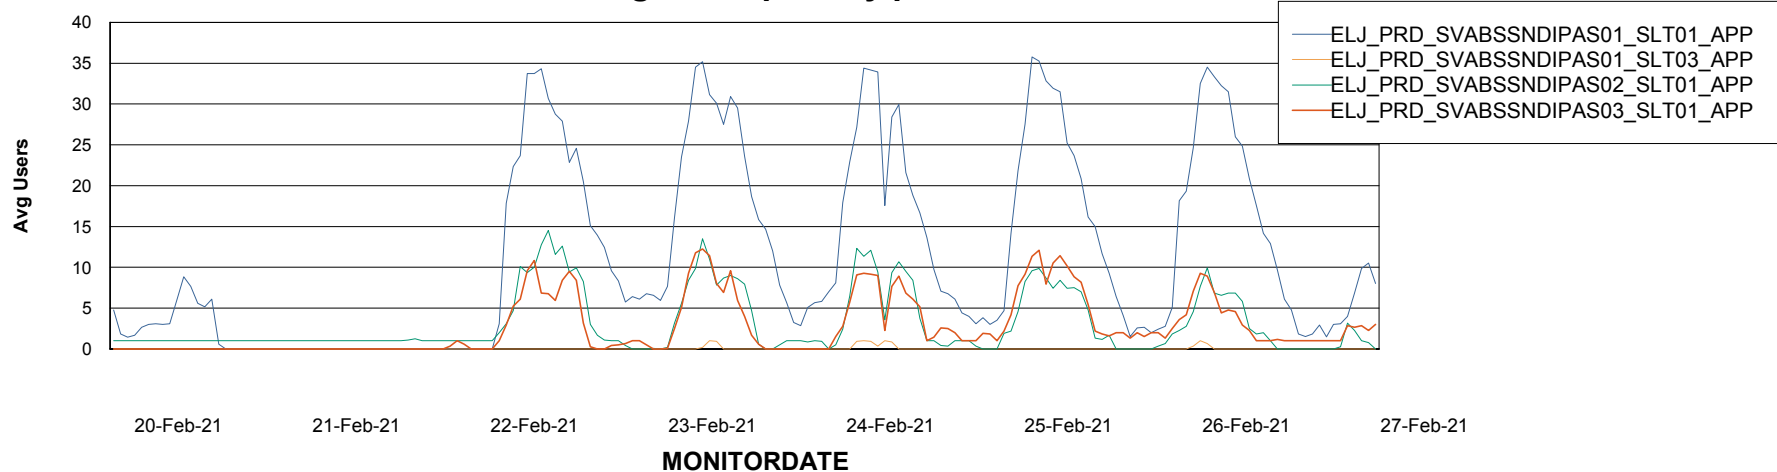

BI Status and last ETL error for ELJDB_PRD_BI

	Sun 21/2/2021	Mon 22/2/2021	Tue 23/2/2021	Wed 24/2/2021	Thu 25/2/2021	Fri 26/2/2021	Sat 27/2/2021
ABS DataWarehouse ETL Health	OK	OK	OK	OK	OK	OK	OK
ABS DWHStaging ETL Health	OK	OK	OK	OK	OK	OK	OK

Weekly SLA Customer Report

Customer ELJ Production
Database ID 72

ABSSolute Application Server Services

Avg memory used per ABS Server Service

Avg users per day per ABS server

Weekly SLA Customer Report

Customer ELJ Production
Database ID 72