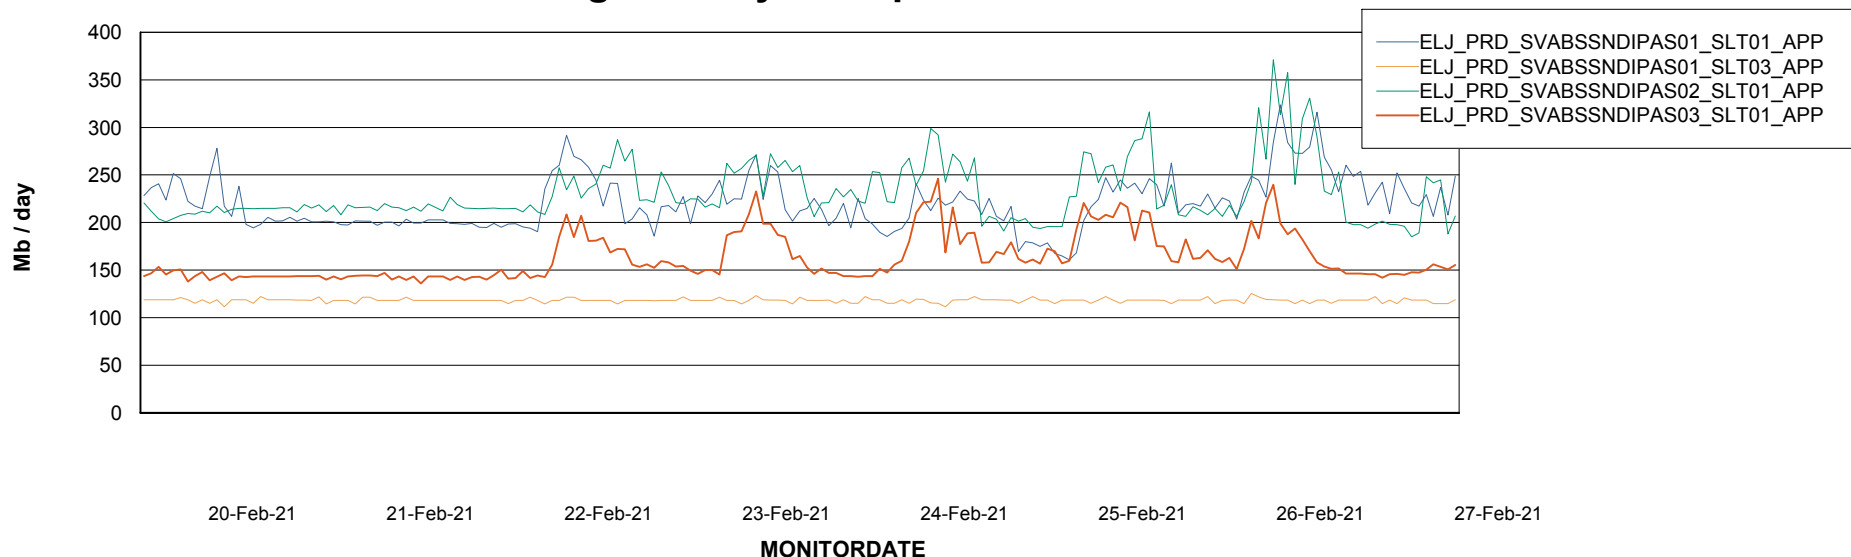

ABSSolute Application Server Services

Avg memory used per ABS Server Service