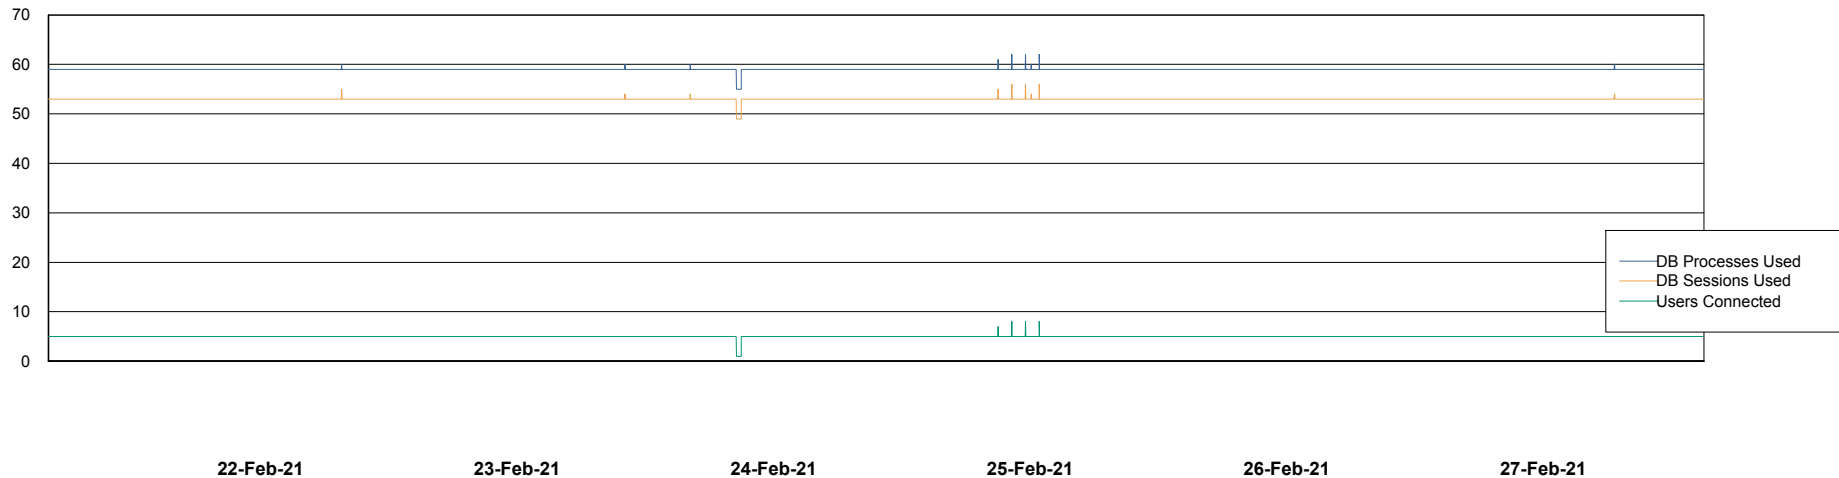

Database Performance ELJDB_Production

DB Processes Max 600
DB Sessions Max 924

Weekly SLA Customer Report

Customer ELJ Production
Database ID 72

Database Performance ELJDB_Standby

DB Processes Max 600
DB Sessions Max 924