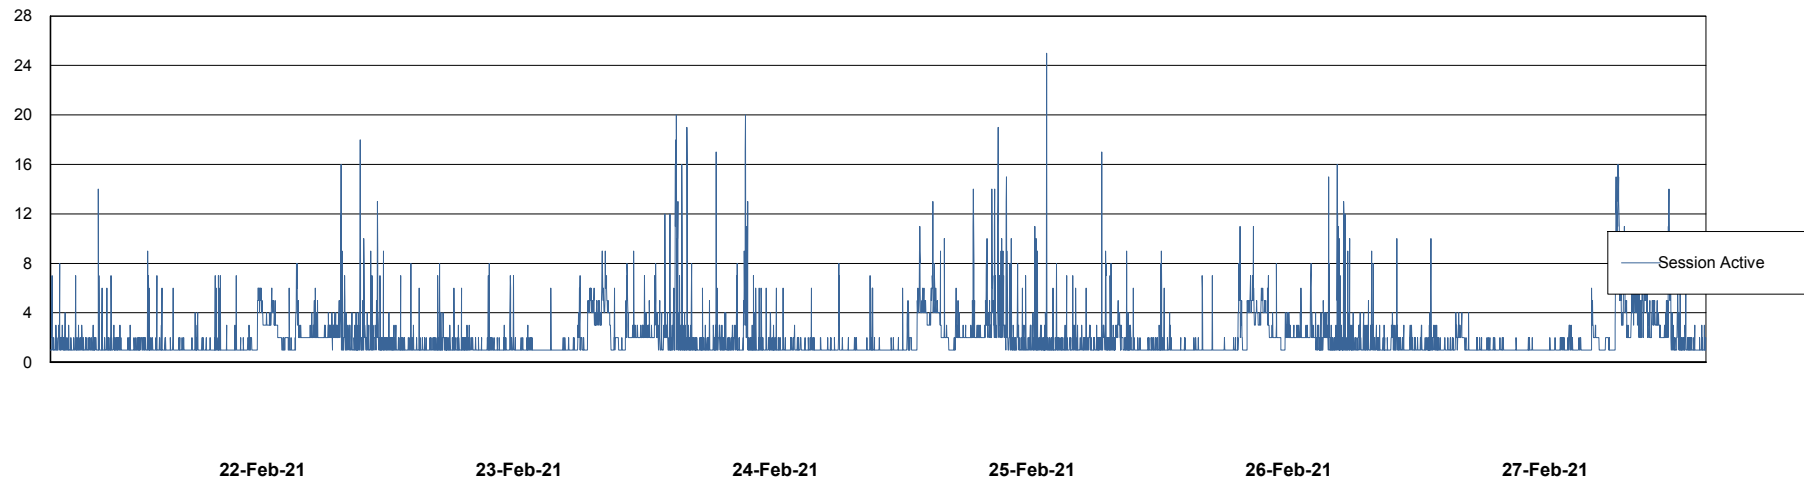

Database Performance ELJDB_Production

DB Processes Max 600
DB Sessions Max 924