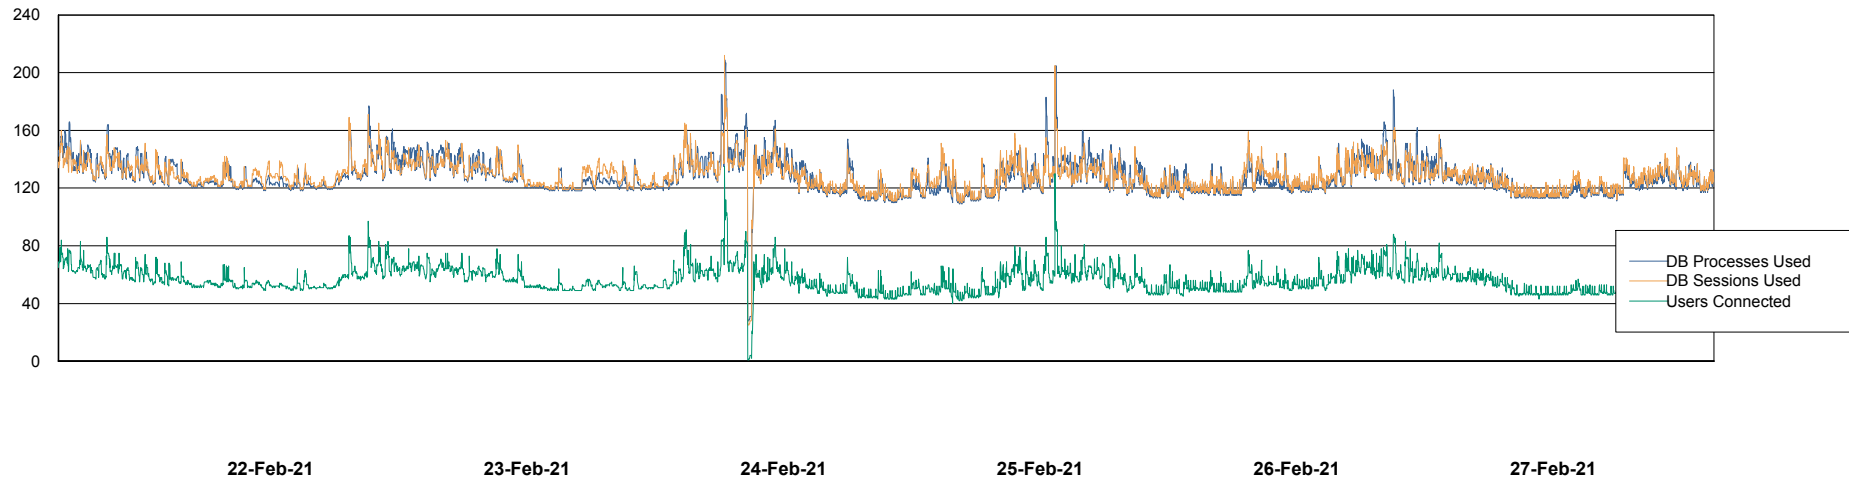

Database Performance ELJDB_Production

DB Processes Max 600
DB Sessions Max 924