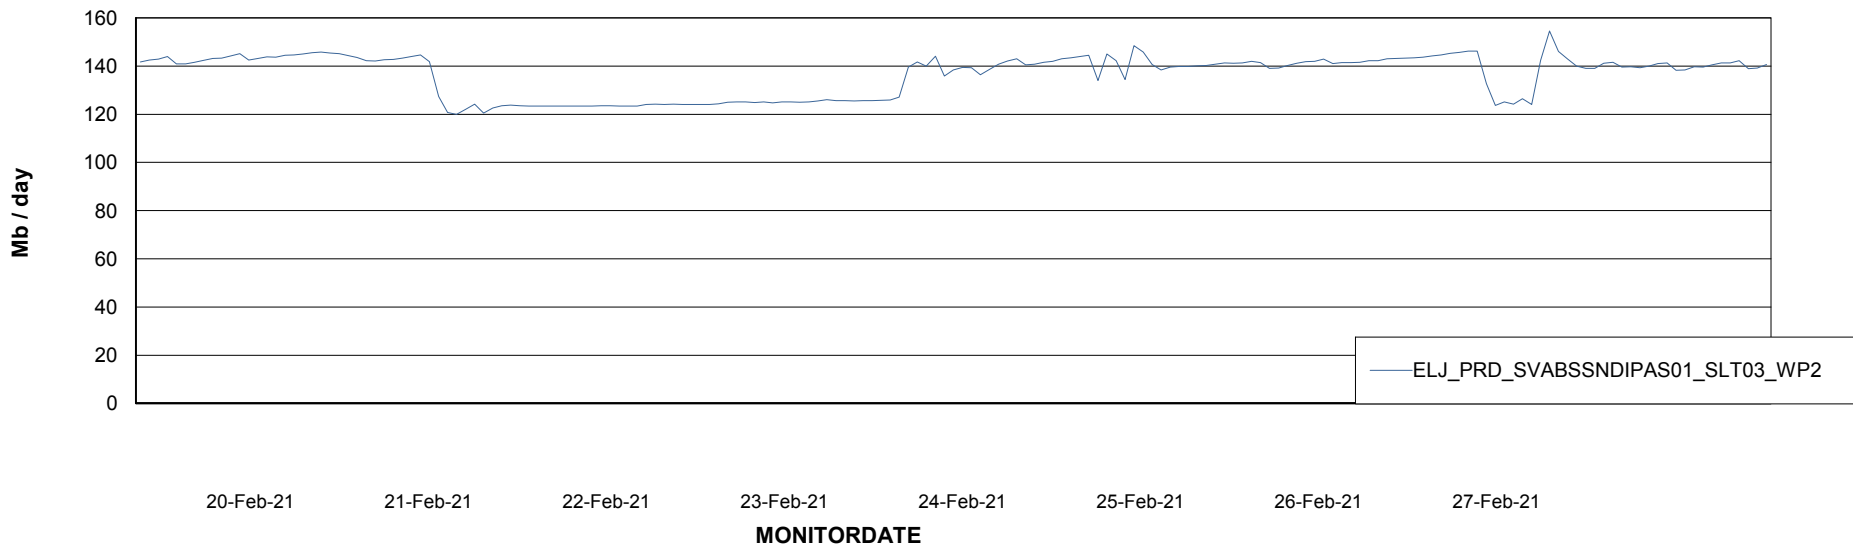

ABSSolute Application ReportServer Services

Avg memory used per ReportServer Service

Weekly SLA Customer Report

Customer ELJ Production
Database ID 72

ABSSolute Web Component Services

Avg memory used per ABS Web component