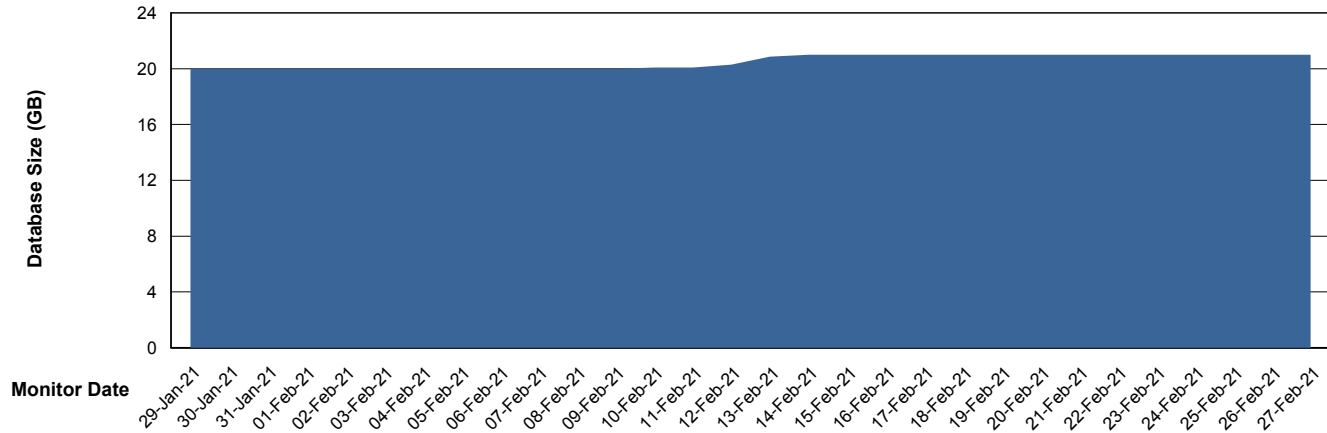

Database Performance ELJDB_Production

DB Processes Max 600
DB Sessions Max 924

Weekly SLA Customer Report

Customer ELJ Production
Database ID 72

Database Performance ELJDB_Standby

DB Processes Max 600
DB Sessions Max 924

Weekly SLA Customer Report

Customer ELJ Production
Database ID 72

DATABASE SIZE ELJDB_PRD_BI

Database growth over last month

DATABASE SIZE ELJDB_Production

Database growth over last month

Weekly SLA Customer Report