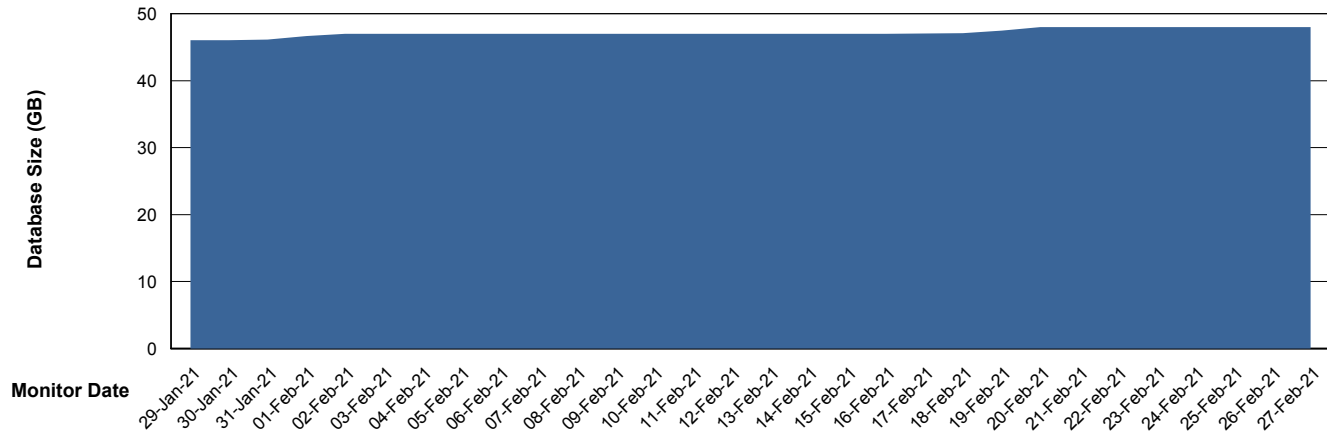

Weekly SLA Customer Report

Customer ELJ Production
Database ID 72

DATABASE SIZE ELJDB_PRD_BI

Database growth over last month

DATABASE SIZE ELJDB_Production

Database growth over last month

Weekly SLA Customer Report