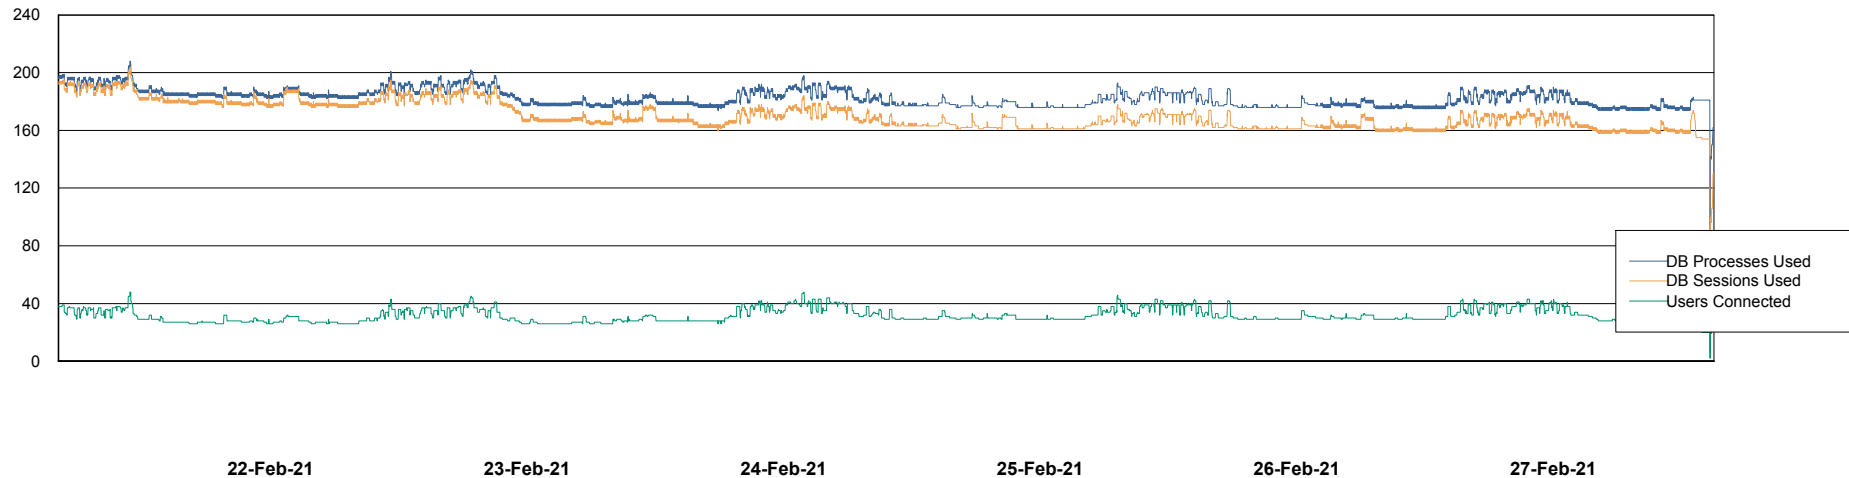

Weekly SLA Customer Report

Customer ECL Production
Database ID 77

Harddisk Usage ECL_PRD_ECL-ABS-WEB

	Free disk space on c: (%)	Total disk space on c: (Gb)
27-Feb-21	70	127
26-Feb-21	70	127
25-Feb-21	70	127
24-Feb-21	70	127
23-Feb-21	71	127
22-Feb-21	71	127
21-Feb-21	71	127

Weekly SLA Customer Report

Customer ECL Production
Database ID 77

Database Performance ECLDB_Production

DB Processes Max 1,000
DB Sessions Max 1,536

Weekly SLA Customer Report

Customer ECL Production
Database ID 77