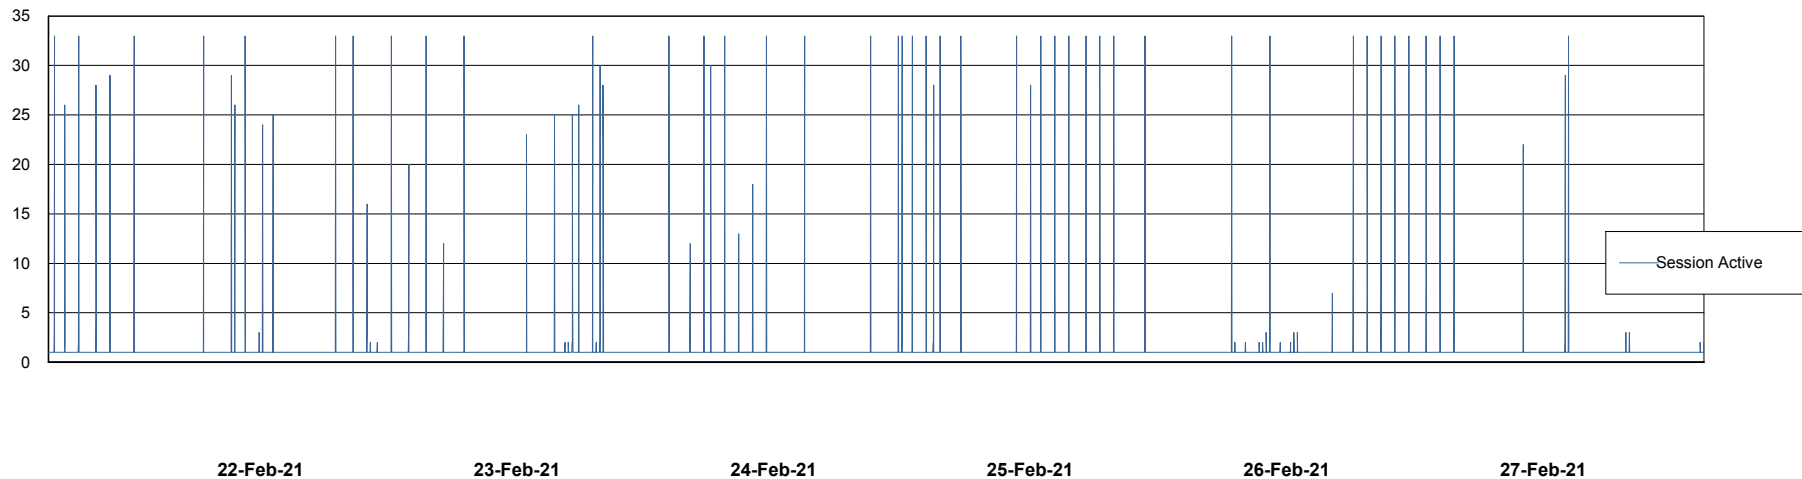

Weekly SLA Customer Report

Customer ECL Production
Database ID 77

Database Performance ECLDB_Production

DB Processes Max 1,000
DB Sessions Max 1,536

Weekly SLA Customer Report

Customer ECL Production
Database ID 77

Database Performance ECLDB_Standby

DB Processes Max 1,000
DB Sessions Max 1,536

Weekly SLA Customer Report

Customer ECL Production
 Database ID 77

DATABASE SIZE ECLDB_Production

Database growth over last month