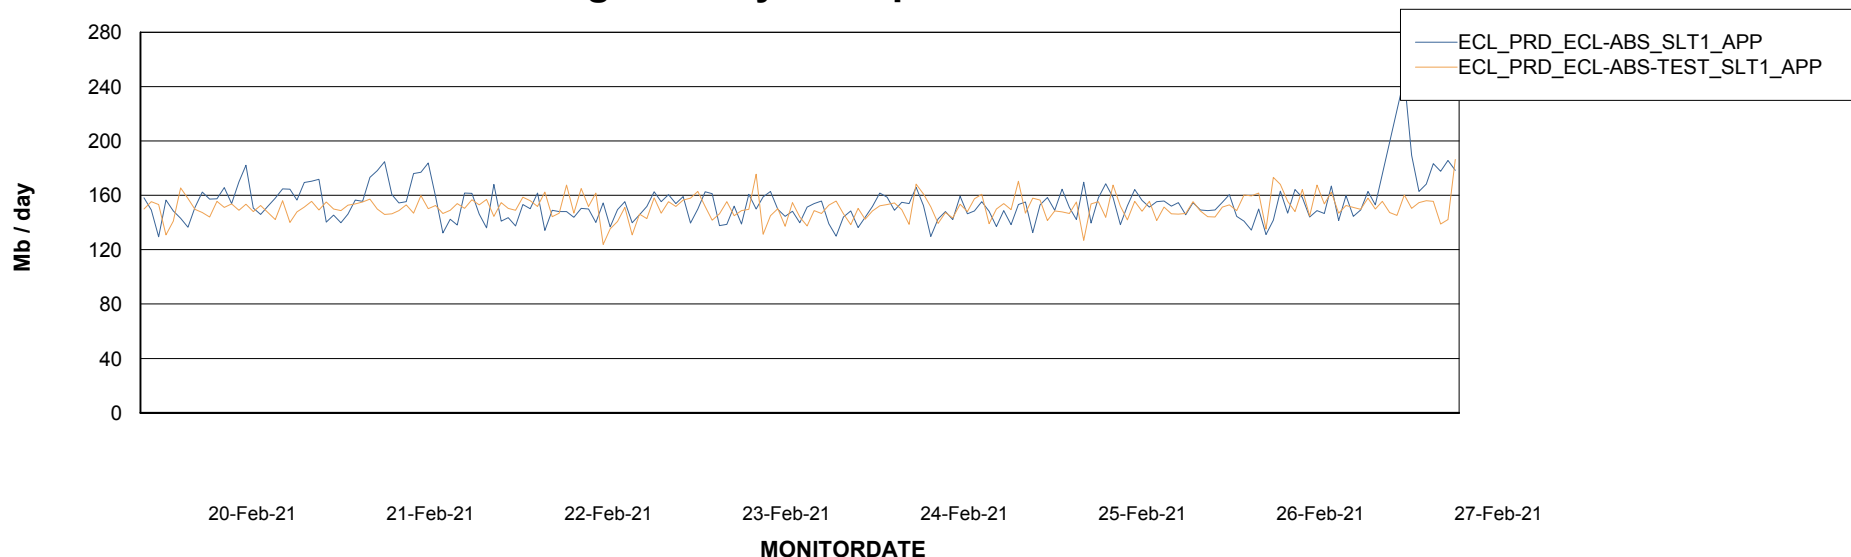

ABSSolute Application Server Services

Avg memory used per ABS Server Service