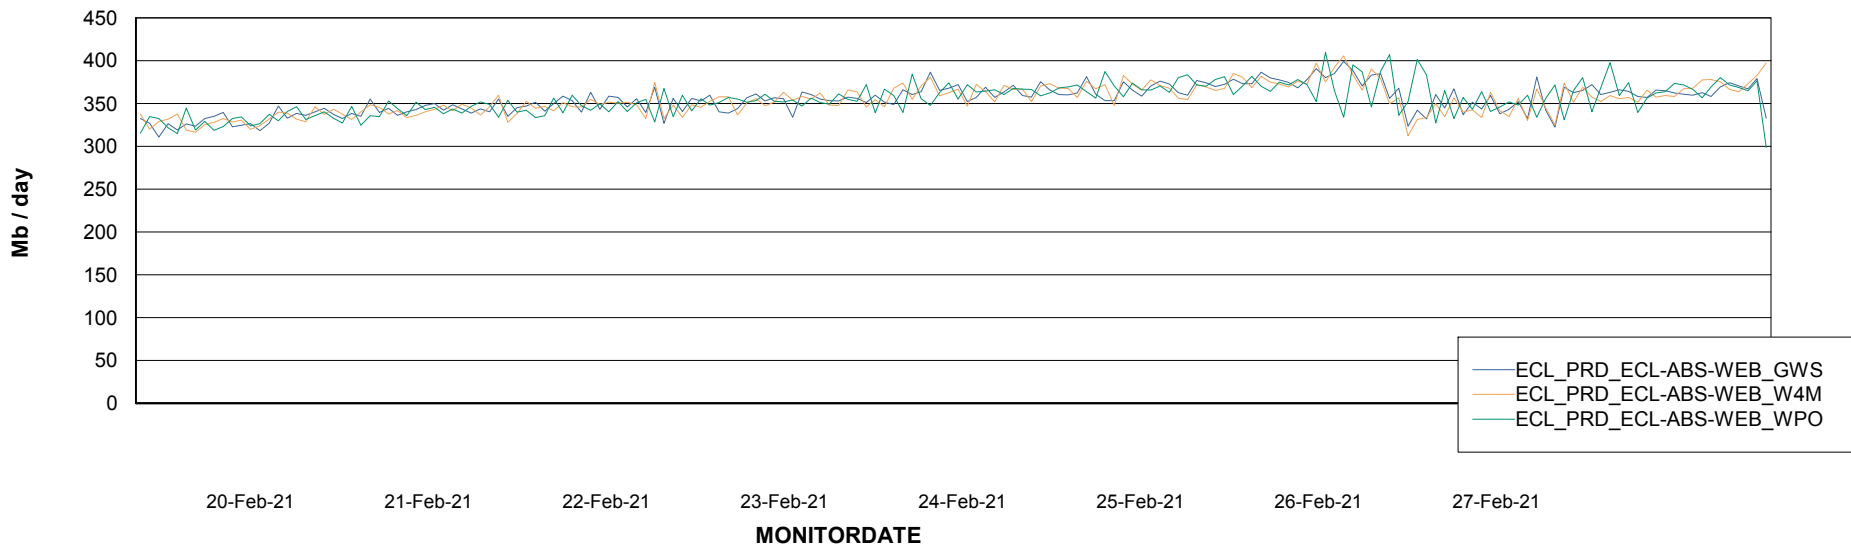

ABSSolute Web Component Services

Avg memory used per ABS Web component