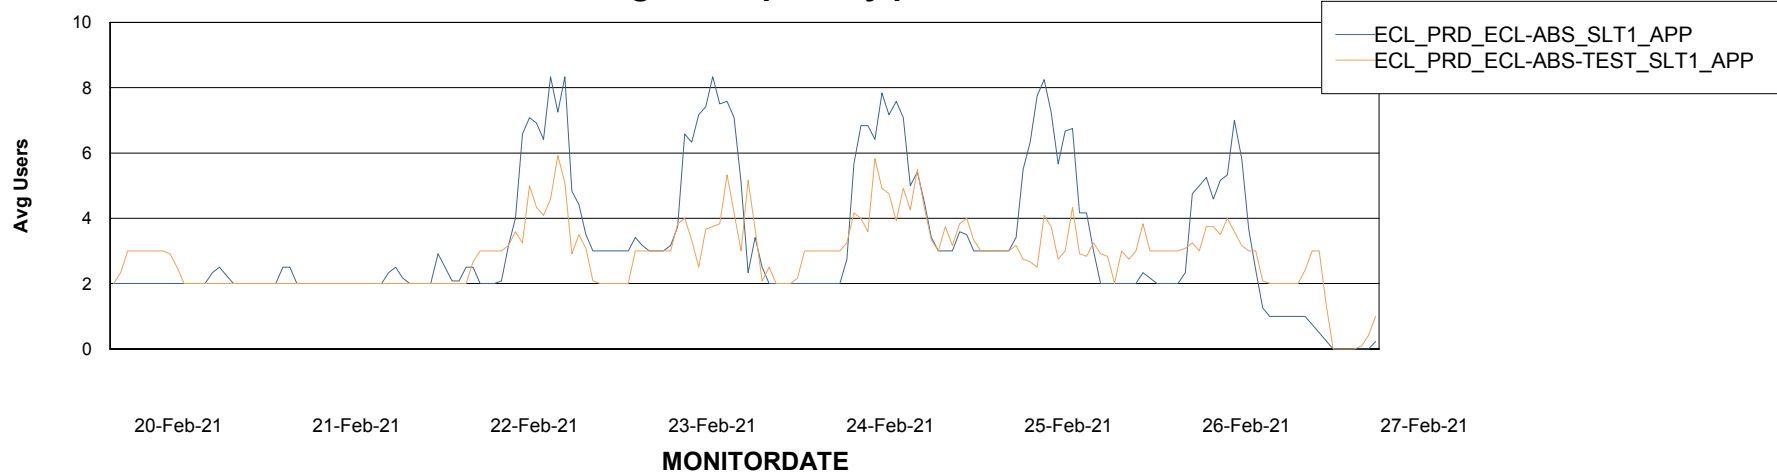

Avg users per day per ABS server