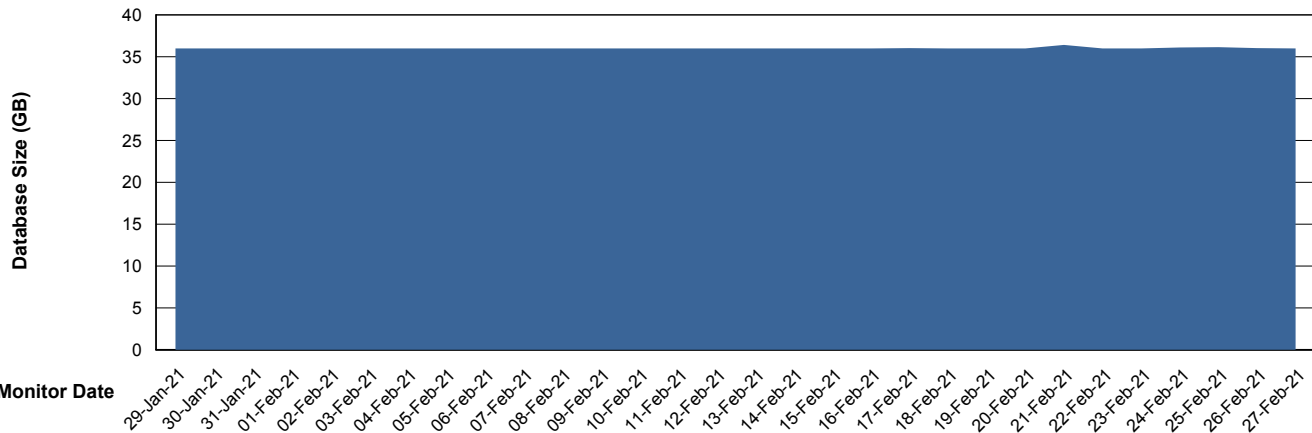

Database Performance ECLDB_Standby

DB Processes Max 1,000
DB Sessions Max 1,536

Weekly SLA Customer Report

Customer ECL Production
 Database ID 77

DATABASE SIZE ECLDB_Production

Database growth over last month

Database Tablespace ECLDB_Production

Date	Tablespace Name	Filesize (Gb)	Usedsize (Gb)	Percentage free
27-Feb-21	ABSDATA	33	28	15
	INDX	8	3	63
26-Feb-21	ABSDATA	33	29	12
	INDX	8	3	63
25-Feb-21	ABSDATA	33	28	15
	INDX	8	3	63
24-Feb-21	ABSDATA	33	28	15
	INDX	8	3	63
23-Feb-21	ABSDATA	33	28	15
	INDX	8	3	63
22-Feb-21	ABSDATA	33	28	15
	INDX	8	3	63
21-Feb-21	ABSDATA	33	28	15
	INDX	8	3	63