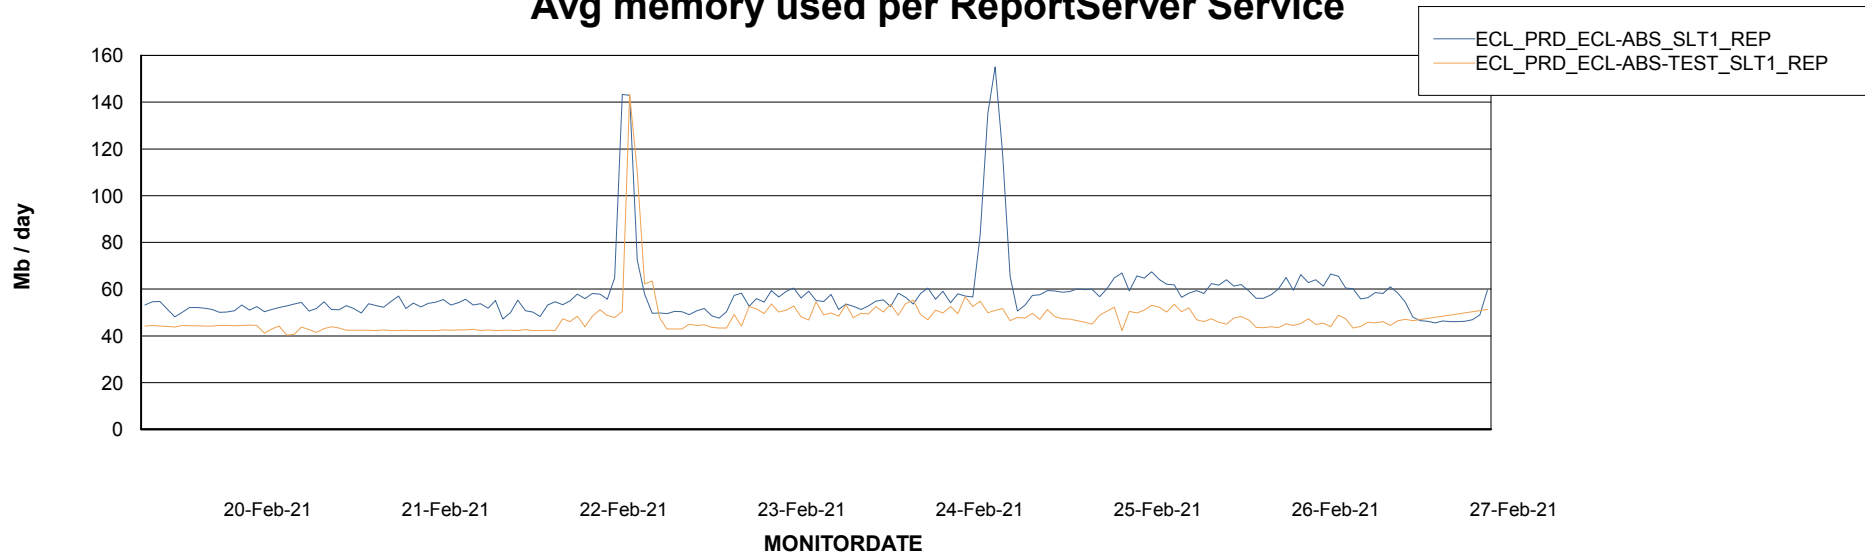

Avg memory used per ABS Server Service

Avg users per day per ABS server

Weekly SLA Customer Report

Customer ECL Production
Database ID 77

ABSSolute Application ReportServer Services

Avg memory used per ReportServer Service