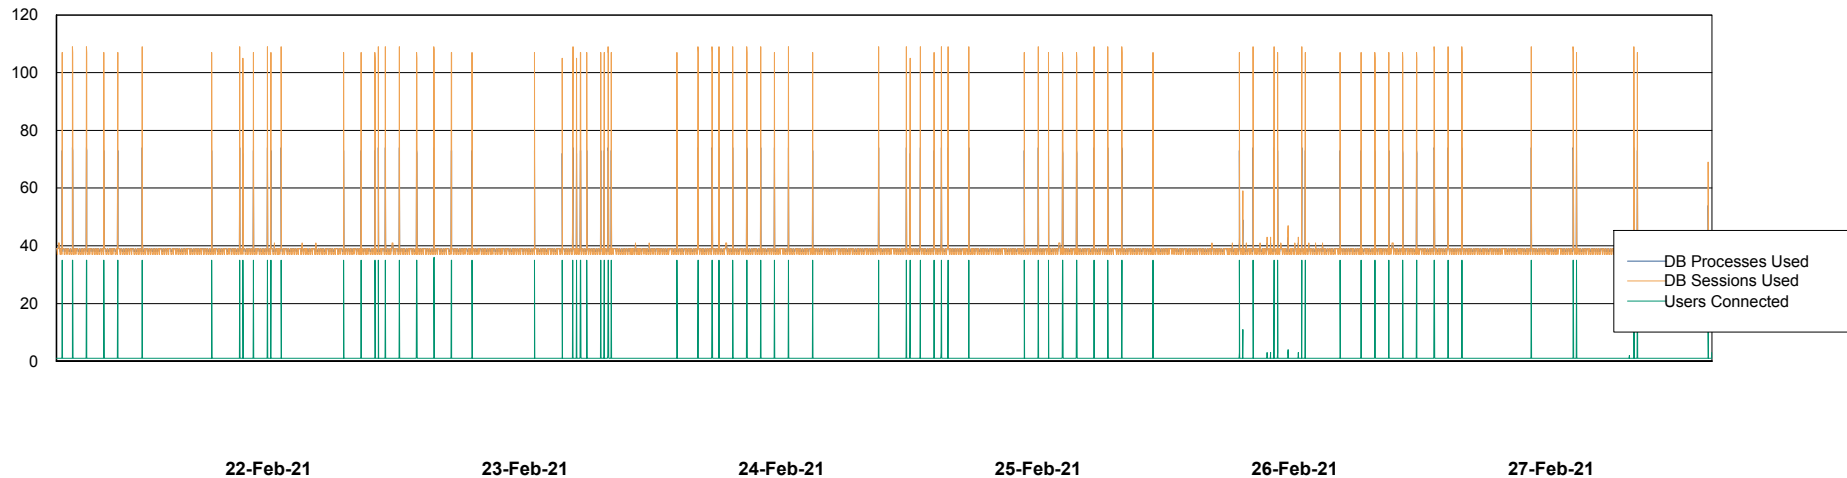

Weekly SLA Customer Report

Customer ECL Production
Database ID 77

Database Performance ECLDB_Production

DB Processes Max 1,000
DB Sessions Max 1,536

Weekly SLA Customer Report

Customer ECL Production
Database ID 77

Database Performance ECLDB_Standby

DB Processes Max 1,000
DB Sessions Max 1,536

Weekly SLA Customer Report

Customer ECL Production
 Database ID 77

DATABASE SIZE ECLDB_Production

Database growth over last month