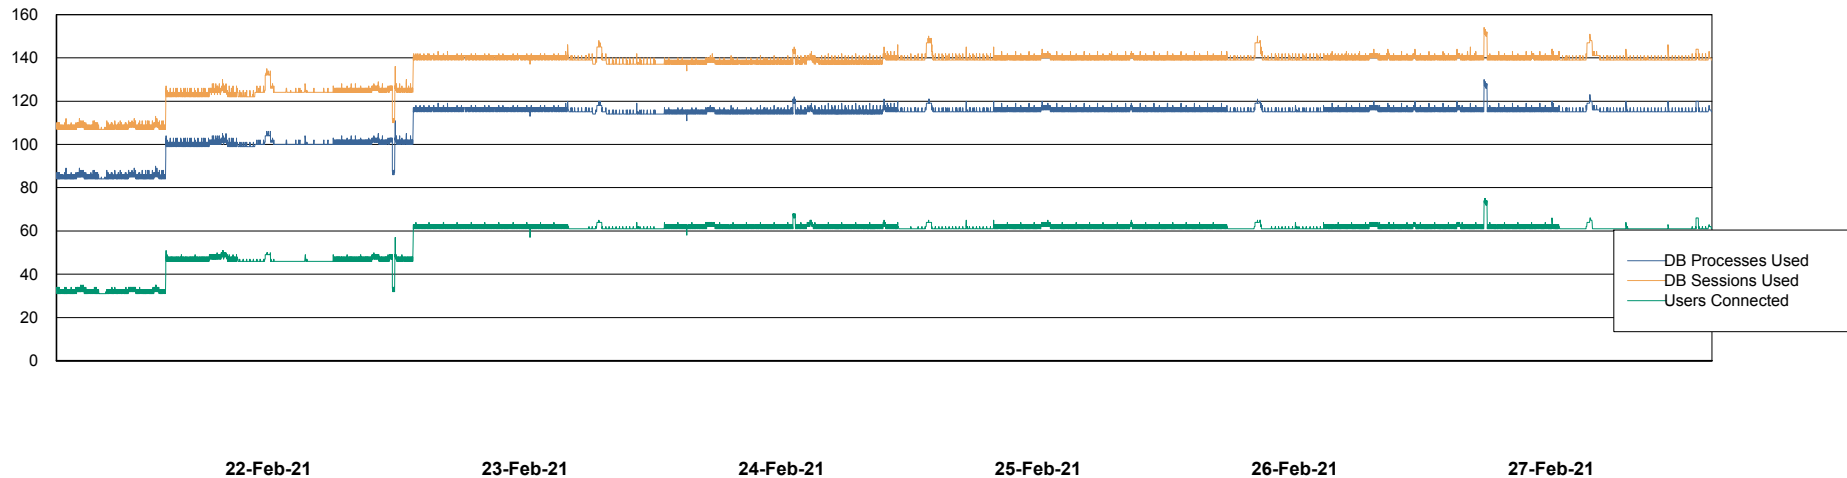

Harddisk Usage CIW_PRD_ORACLE2

	Free disk space on c: (%)	Total disk space on c: (Gb)	Free disk space on d: (%)	Total disk space on d: (Gb)	Free disk space on e: (%)	Total disk space on e: (Gb)
27-Feb-21	92	701	65	700	100	830
26-Feb-21	92	701	64	700	100	830
25-Feb-21	92	701	64	700	100	830
24-Feb-21	92	701	64	700	100	830
23-Feb-21	92	701	64	700	100	830
22-Feb-21	92	701	65	700	100	830
21-Feb-21	92	701	65	700	100	830

Weekly SLA Customer Report

Customer CIW Production
Database ID 45

Database Performance CIWDB_Production

Weekly SLA Customer Report

Customer CIW Production
Database ID 45

Database Performance CIWDB_Standby

Weekly SLA Customer Report