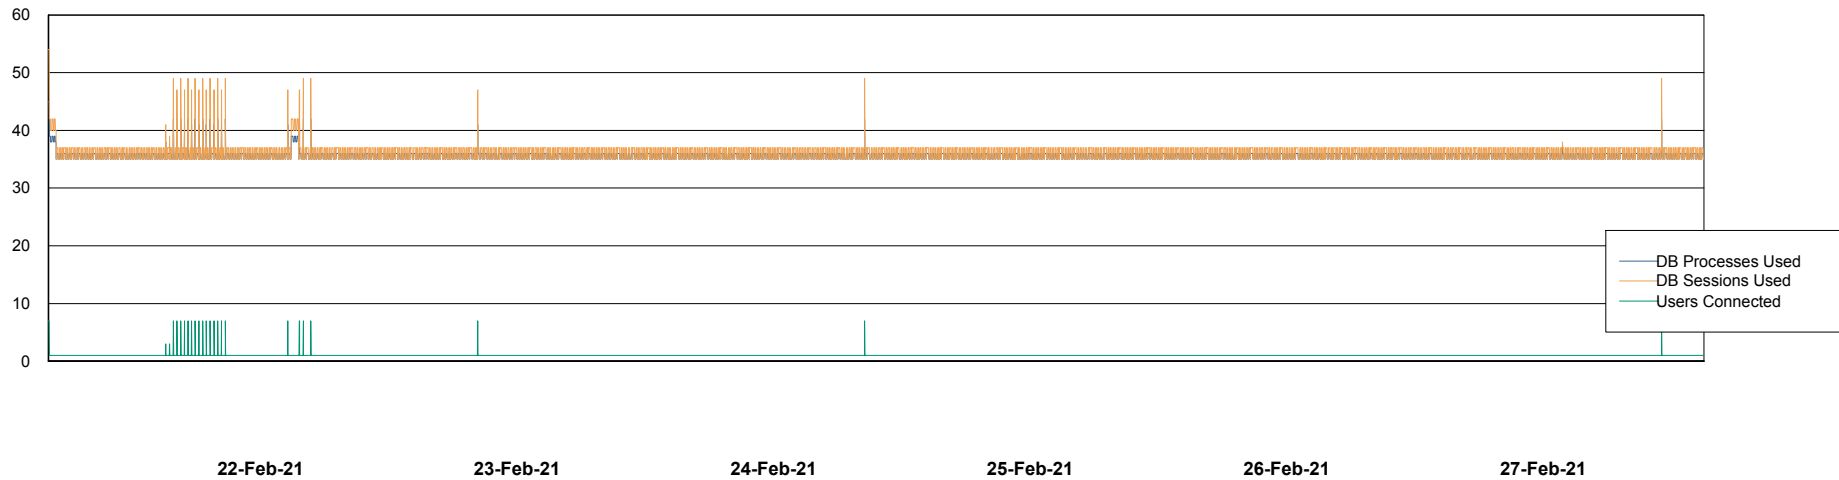

Weekly SLA Customer Report

Customer CIW Production
Database ID 45

Database Performance CIWDB_Production

Weekly SLA Customer Report

Customer CIW Production
Database ID 45

Database Performance CIWDB_Standby

Weekly SLA Customer Report

Customer CIW Production
 Database ID 45

DATABASE SIZE CIWDB_Production

Database growth over last month

Database Tablespace CIWDB_Production

Date	Tablespace Name	Filesize (Gb)	Usedsize (Gb)	Percentage free
27-Feb-21	ABSDATA	51	39	24
	INDX	7	6	14
26-Feb-21	ABSDATA	51	39	24
	INDX	7	6	14
25-Feb-21	ABSDATA	51	39	24
	INDX	7	6	14
24-Feb-21	ABSDATA	51	39	24
	INDX	7	6	14
23-Feb-21	ABSDATA	51	39	24
	INDX	7	6	14
22-Feb-21	ABSDATA	51	39	24
	INDX	7	6	14
21-Feb-21	ABSDATA	51	39	24
	INDX	7	6	14

Weekly SLA Customer Report

Customer CIW Production
Database ID 45

Standby Database Health CIW Production

Recovery lag for last 7 days