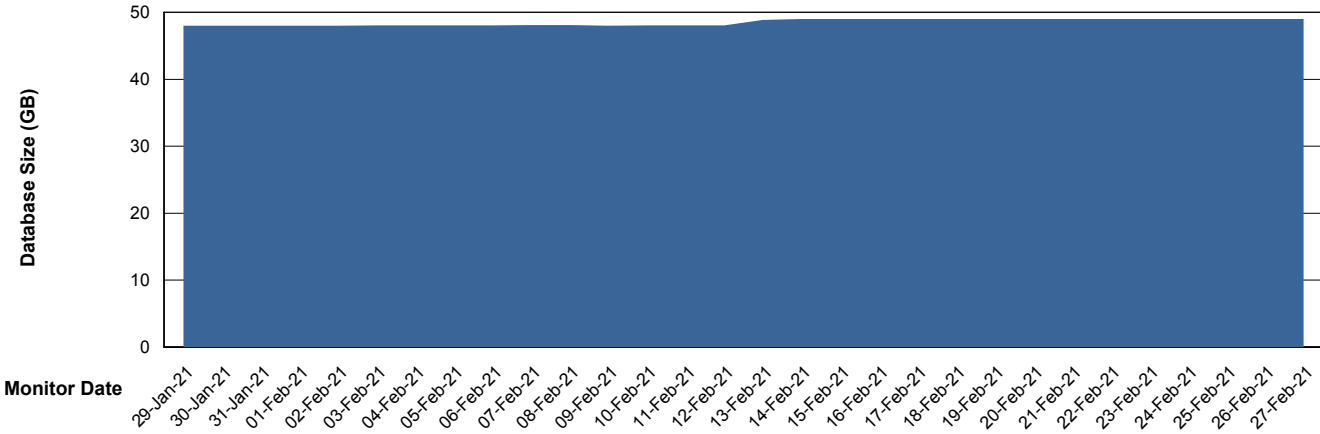

Weekly SLA Customer Report

Customer CIW Production
Database ID 45

Database Performance CIWDB_Production

Weekly SLA Customer Report

Customer CIW Production
Database ID 45

Database Performance CIWDB_Standby

Weekly SLA Customer Report

Customer CIW Production
 Database ID 45

DATABASE SIZE CIWDB_Production

Database growth over last month

Database Tablespace CIWDB_Production

Date	Tablespace Name	Filesize (Gb)	Usedsize (Gb)	Percentage free
27-Feb-21	ABSDATA	51	39	24
	INDX	7	6	14
26-Feb-21	ABSDATA	51	39	24
	INDX	7	6	14
25-Feb-21	ABSDATA	51	39	24
	INDX	7	6	14
24-Feb-21	ABSDATA	51	39	24
	INDX	7	6	14
23-Feb-21	ABSDATA	51	39	24
	INDX	7	6	14
22-Feb-21	ABSDATA	51	39	24
	INDX	7	6	14
21-Feb-21	ABSDATA	51	39	24
	INDX	7	6	14